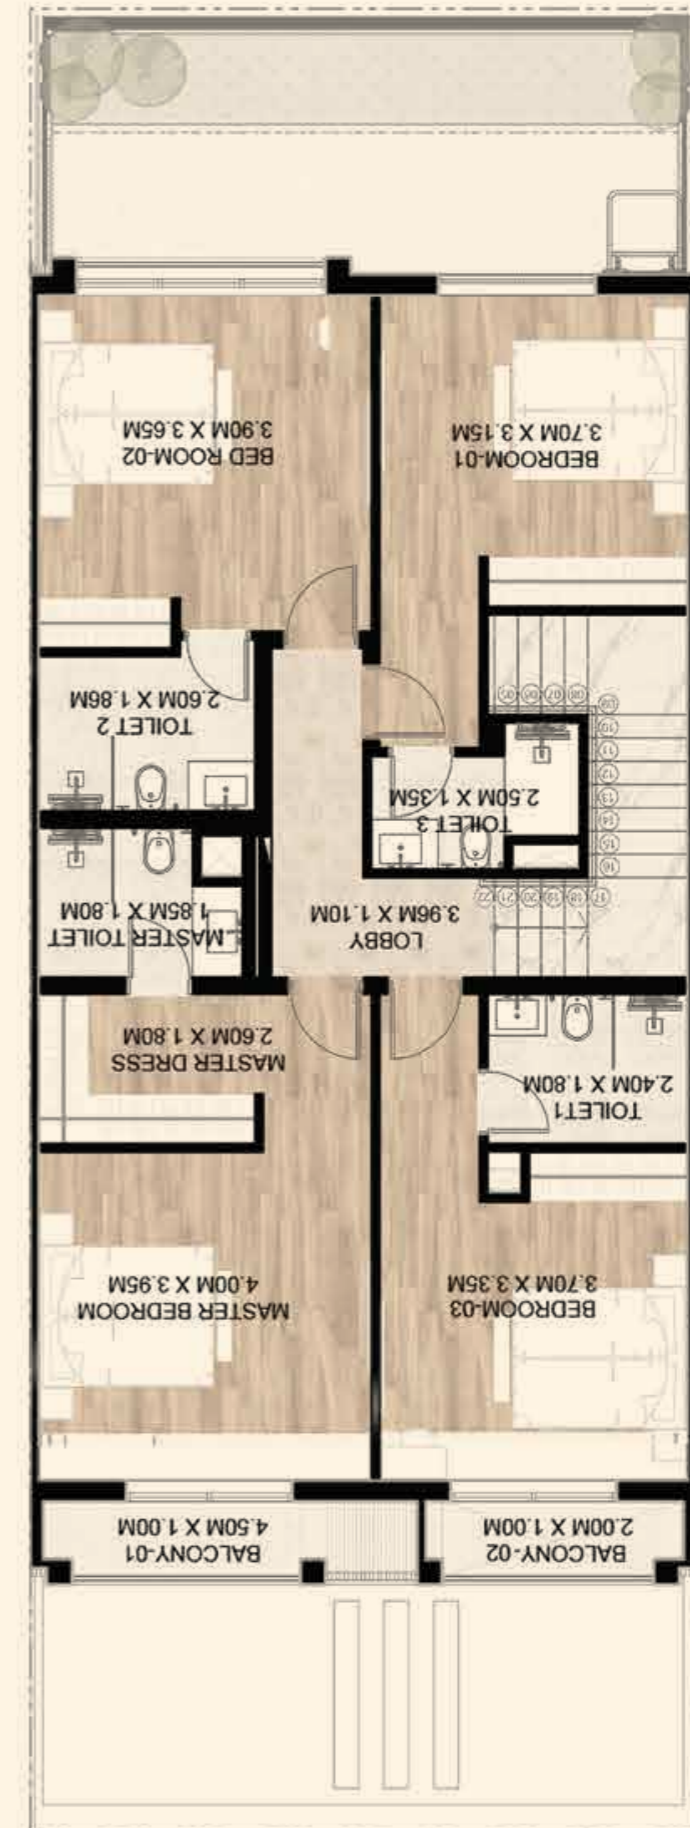

Reem Villa

- No of Rooms: 4
- Plot Area: 1,833 Sq. Ft. - 170.29 Sqm.
- Built-Up Area: 2,421 Sq. Ft. - 224.91 Sqm.

Ground floor

First floor