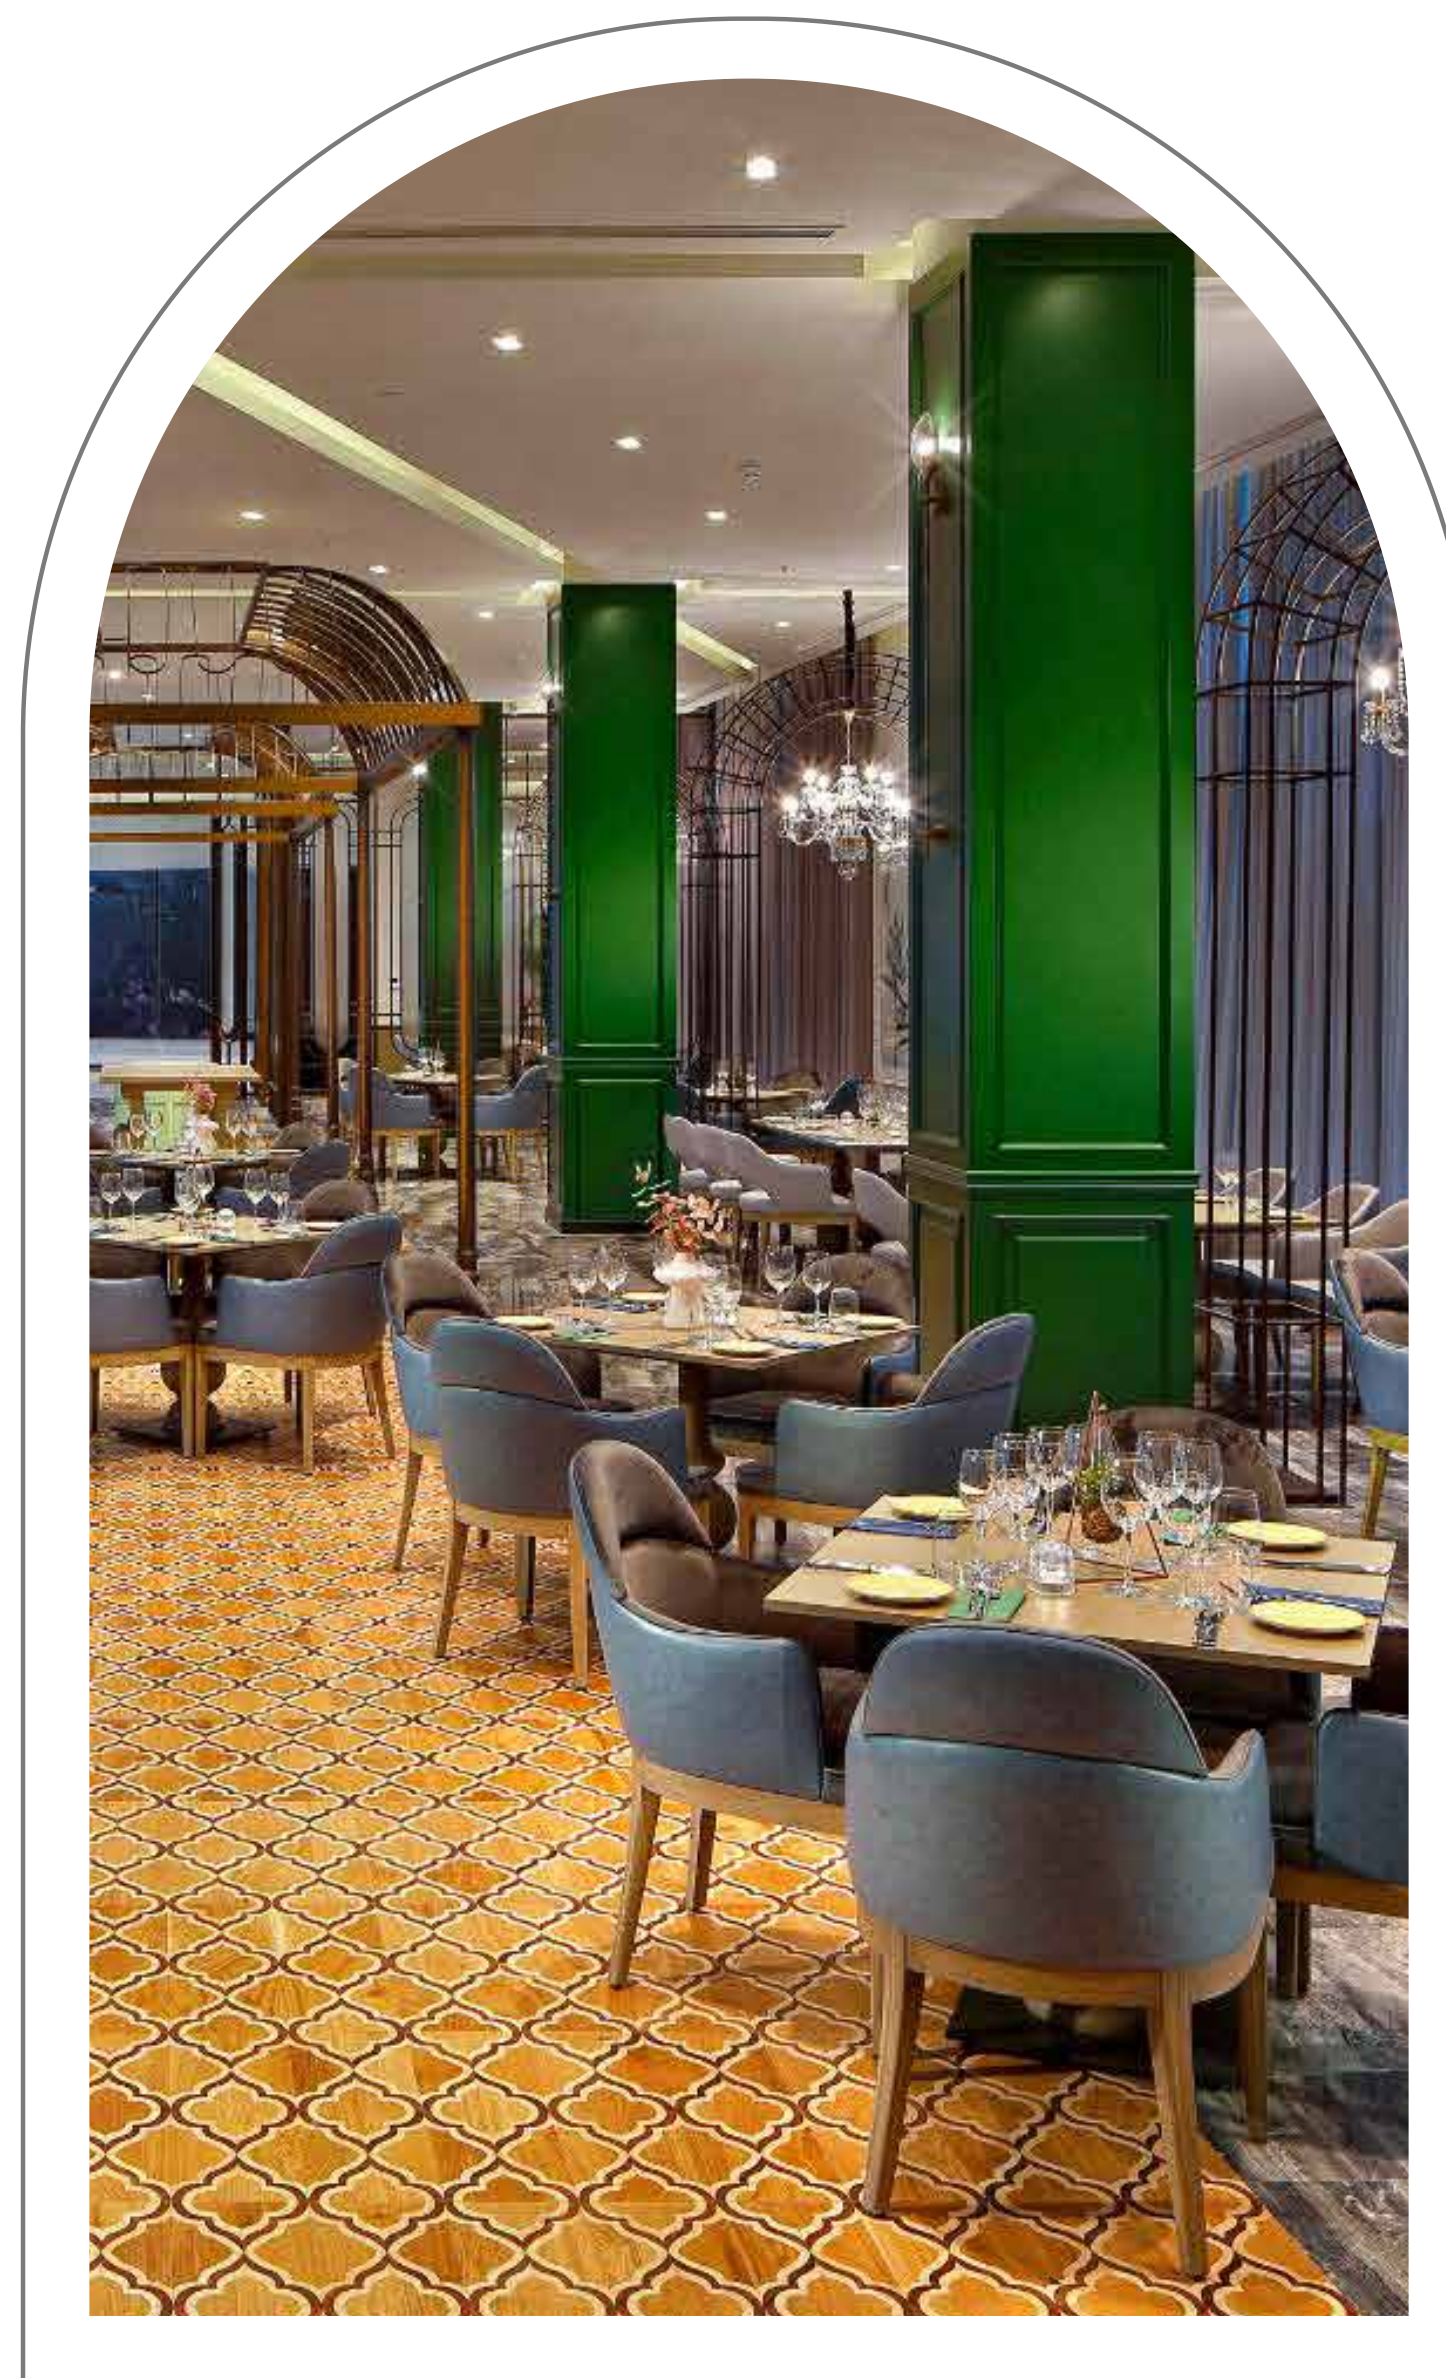

Lunch

12.00-15.00 Only À la carte

/ (Lunch buffet for group organizations upon request)

Dinner

18.00-22.00 Only À la carte

/ (Dinner buffet for group organizations upon request)

Bistro De Vista

Promising a pleasant rest after business meetings with its international cuisine, lobby lounge, and arif lounge area, Bistro De Vista offers its guests an elegant and original ambiance...