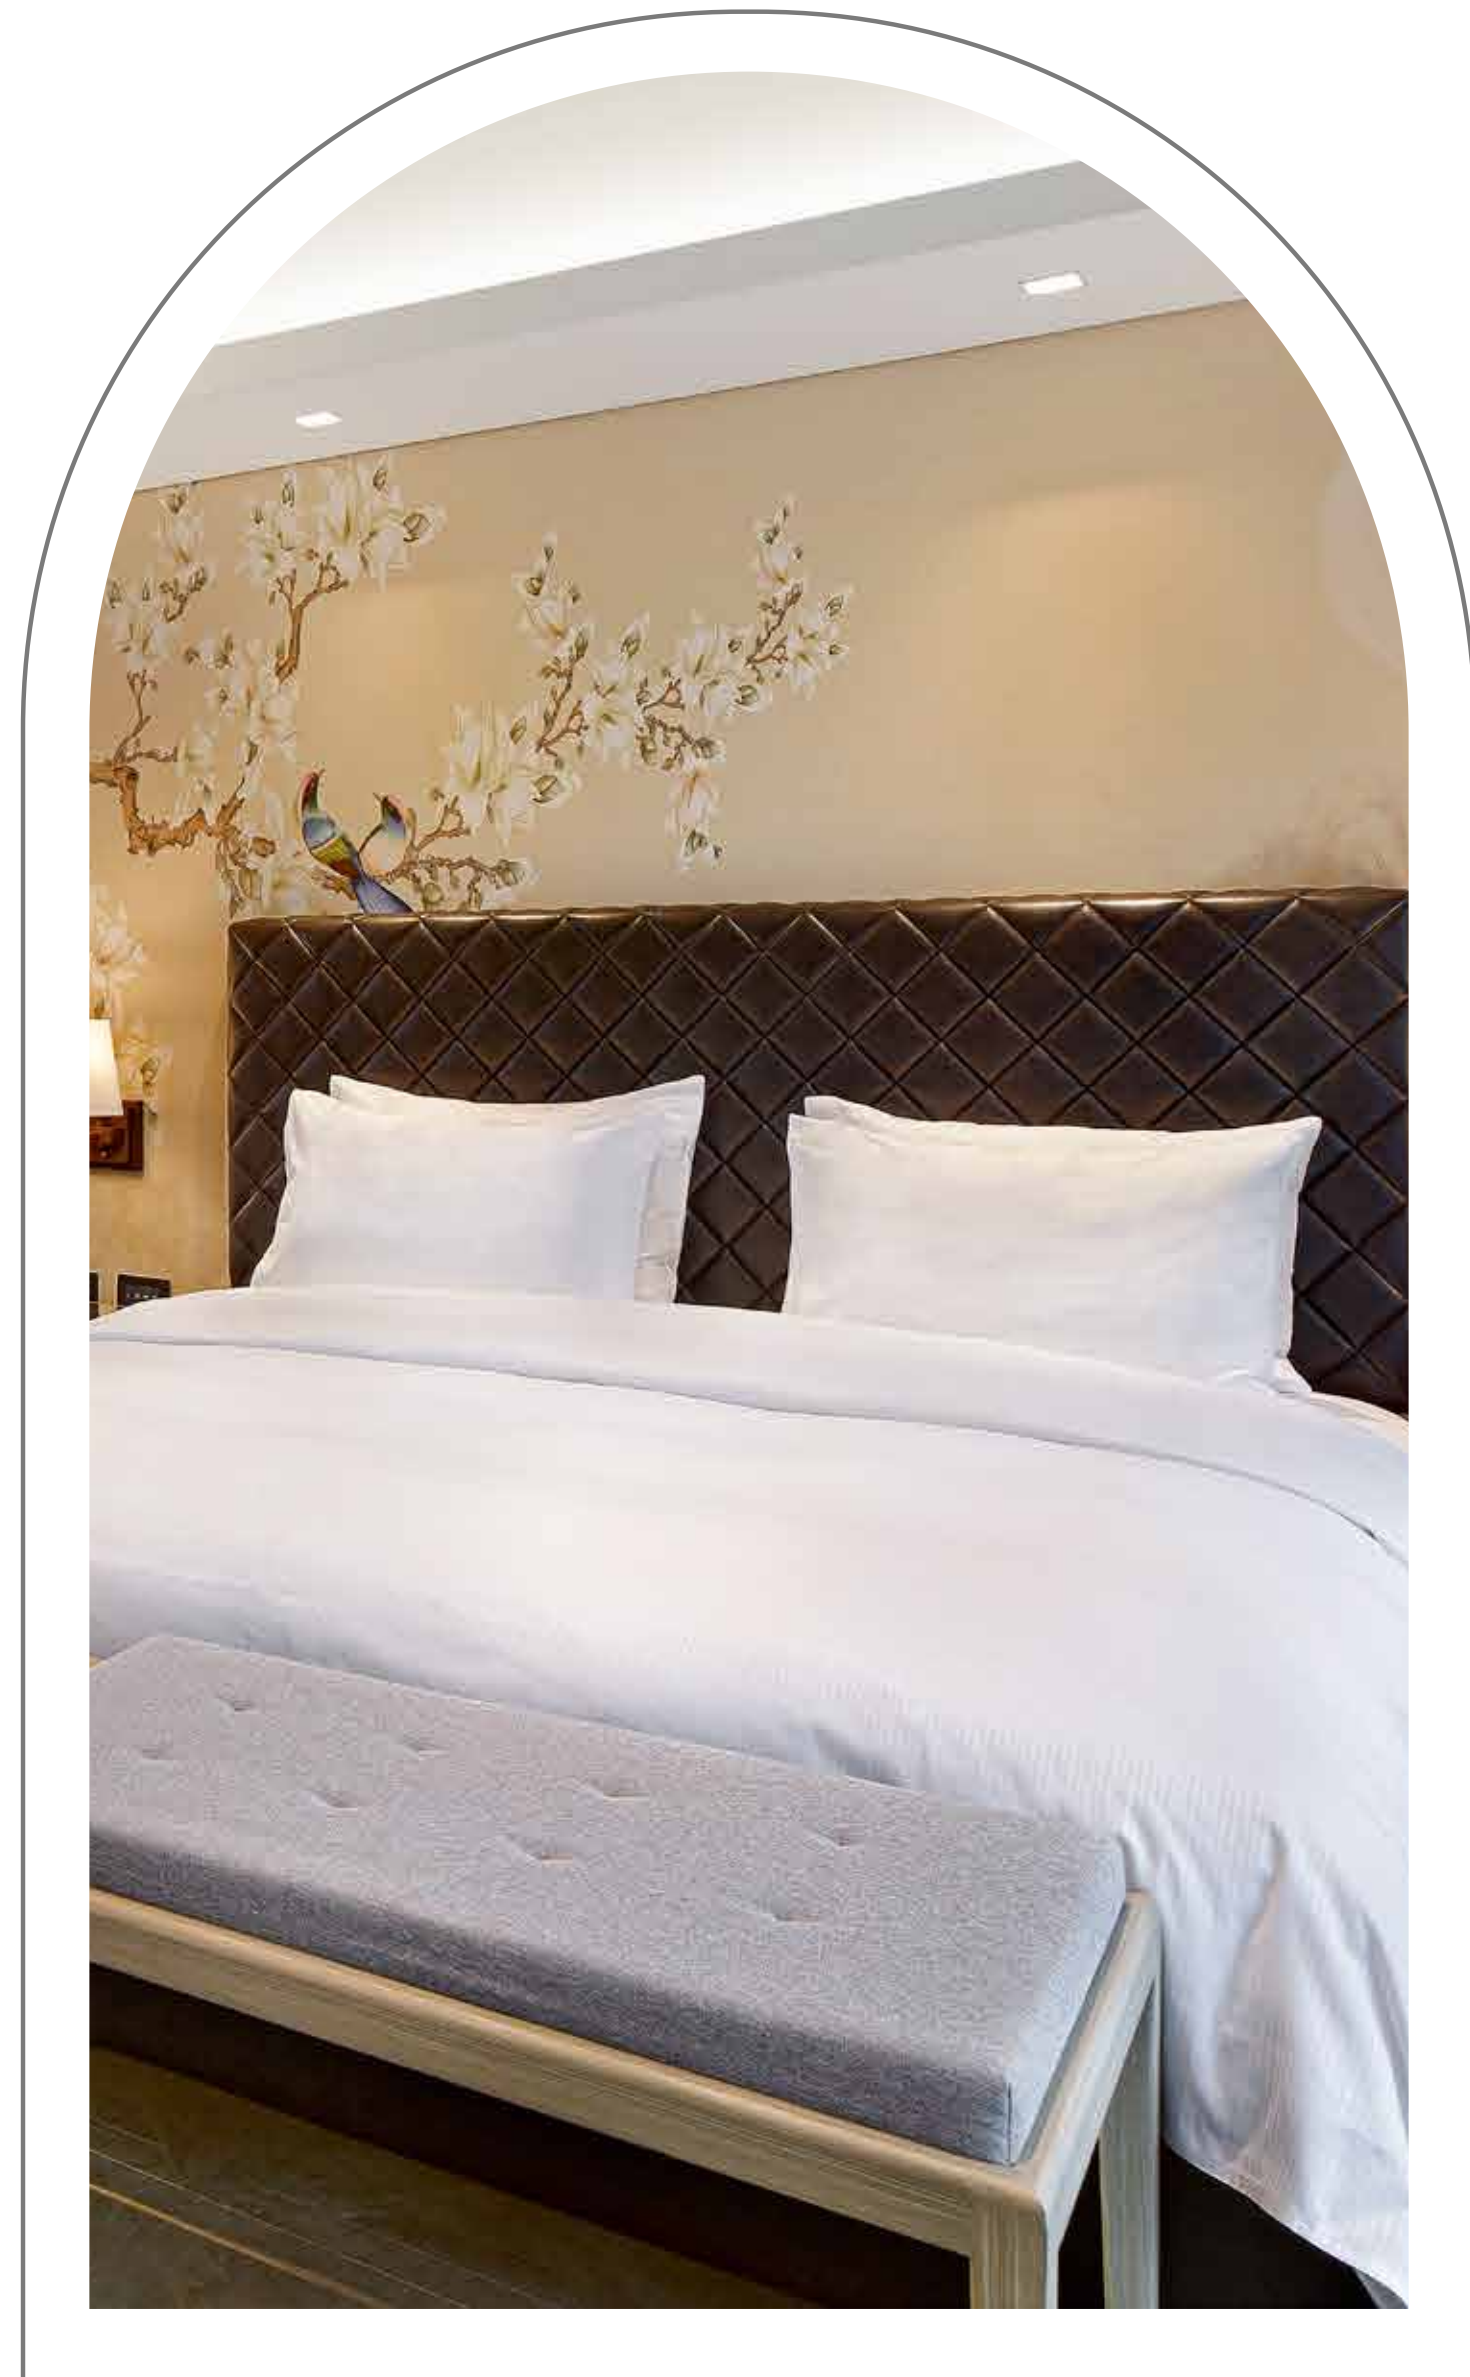

Rooms

Loft City Residential King *154 Units*

Loft City Residential Twin *63 Units*

City Residential *31*

Family Residential *31*

Grand Residential *32*

Deluxe King *43*

Deluxe Twin *52*

Grand Deluxe King *10*

Grand Deluxe Twin *2*

Executive *8*

Deluxe Suite *1*

Chairman Suite *1*

Presidential Suite *1*

Disabled Room *2*