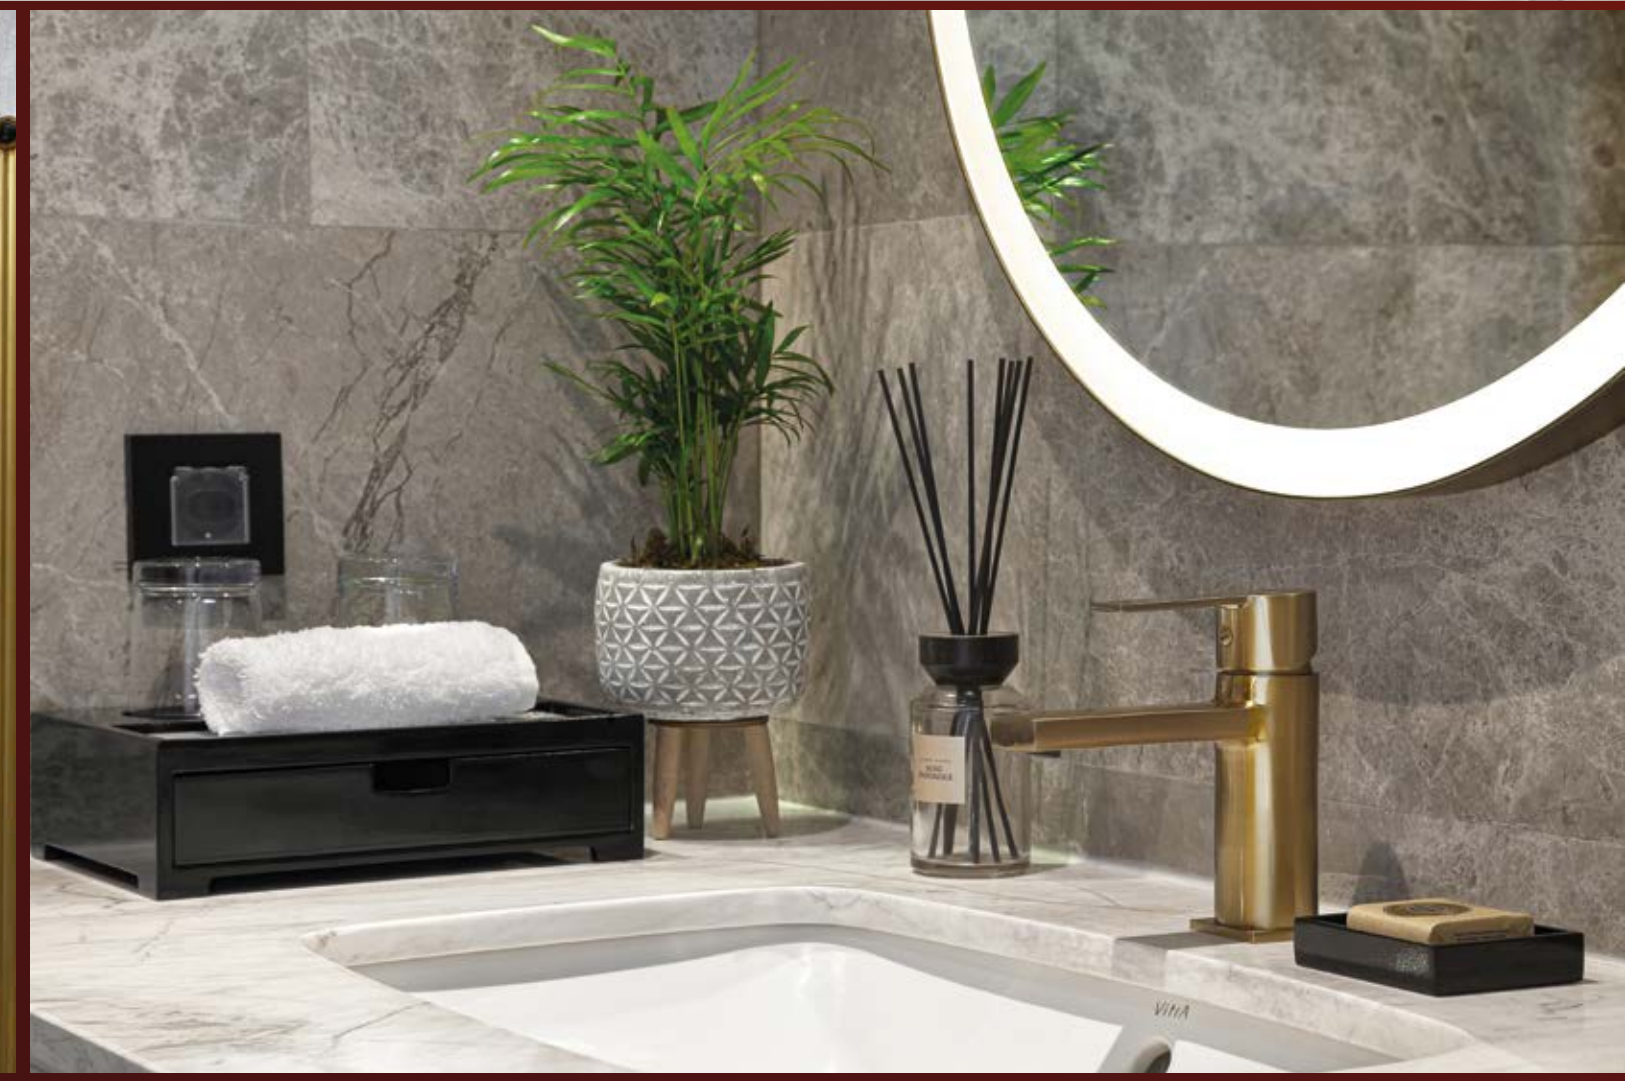

Executive Deluxe Room

Combining design, luxury & comfort together with a privileged world... Enjoy every moment in the Executive Deluxe Room.

Room Features

- 35 m² usage area
- Single & double bed options
- Special cabinet for sofa & minibar
- Desk
- Swivel TV table to watch television both in bed and on the sofa
- Telephone located in every corner of the room (including the toilet)
- Additional coffee table
- Executive lounge entrance
- Direct access to the pool
- Private room