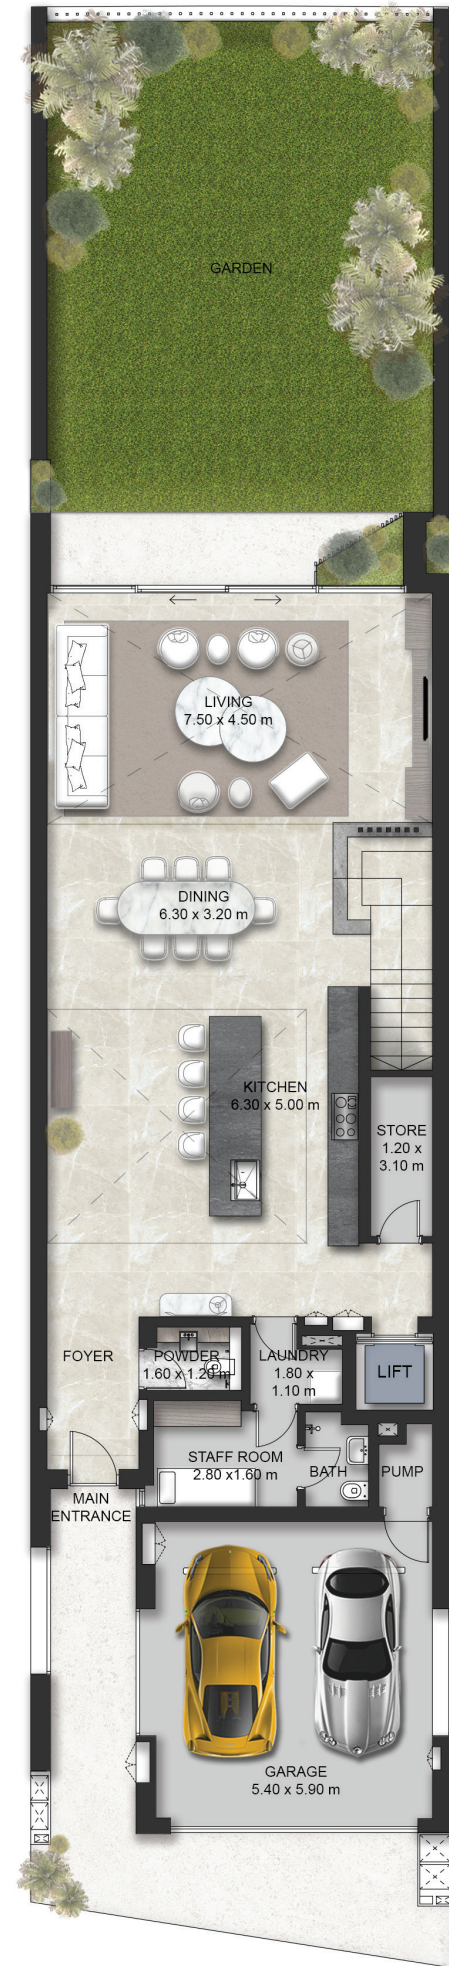

### GROUND FLOOR

Total Area Size: 181 SQM - 1,944 SQFT

### SECOND FLOOR

Total Area Size: 163 SQM - 1,757 SQFT

THE EXECUTIVE SUITE

THE MEGA MASTER

## Club Villas MIDDLE UNIT

**Disclaimer:** The plans, drawings, images, dimensions, area and all information provided herein are indicative, provided for illustrative purposes. Prices do not include the landscape.

### GROUND FLOOR

Total Area Size: 177 SQM - 1,907 SQFT