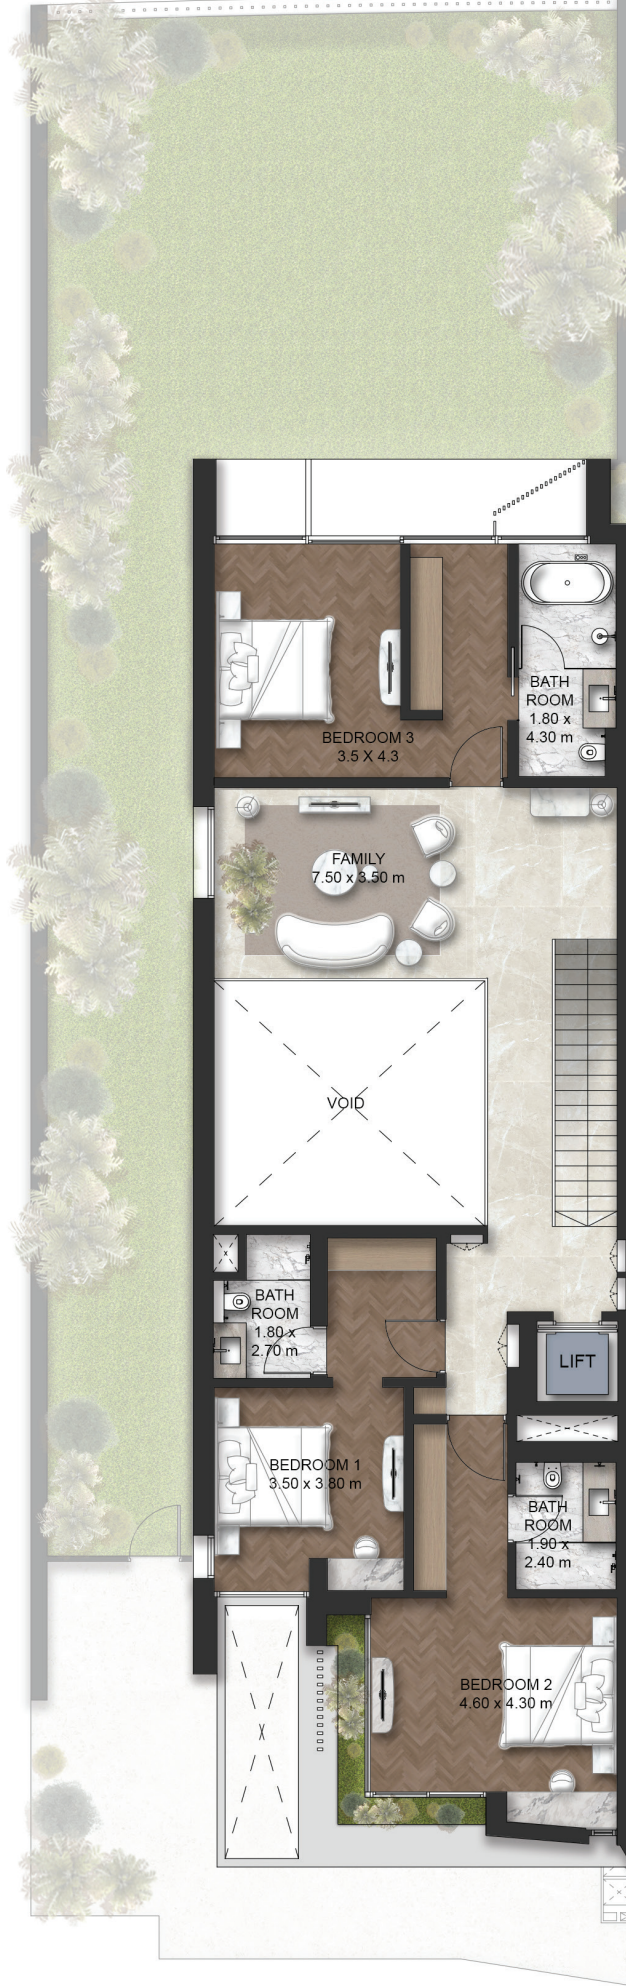

### GROUND FLOOR

Total Area Size: 177 SQM - 1,907 SQFT

### FIRST FLOOR

Total Area Size: 120 SQM - 1,300 SQFT

THE DOUBLE HEIGHT

### FIRST FLOOR

Total Area Size: 155 SQM - 1,666 SQFT

THE SECOND MASTER

### SECOND FLOOR

Total Area Size: 158 SQM - 1,698 SQFT

THE EXECUTIVE SUITE

THE MEGA MASTER