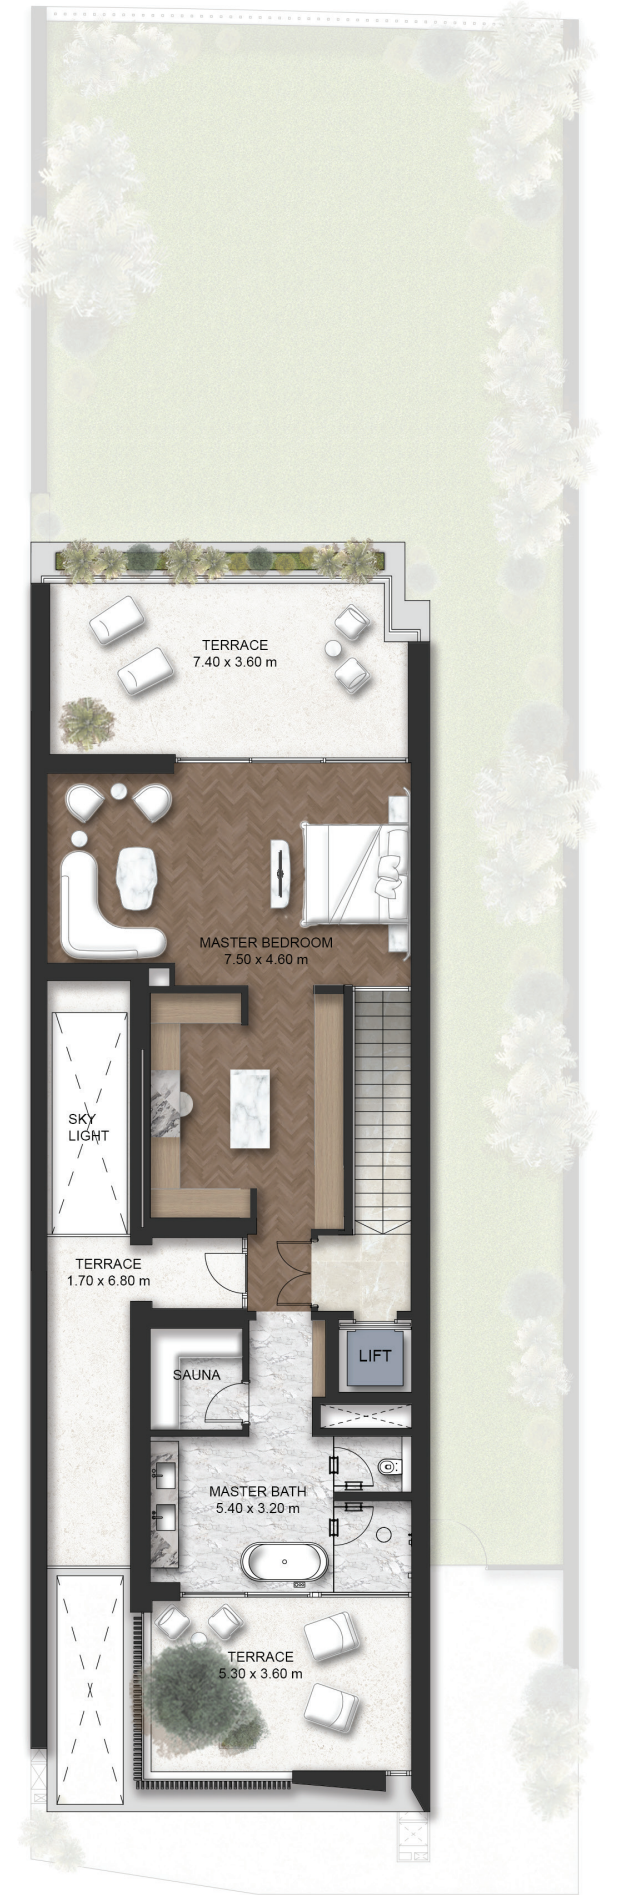

### FIRST FLOOR

Total Area Size: 120 SQM - 1,300 SQFT

THE DOUBLE HEIGHT

### GROUND FLOOR

Total Area Size: 181 SQM - 1,944 SQFT

### FIRST FLOOR

Total Area Size: 122 SQM - 1,311 SQFT

THE DOUBLE HEIGHT

Total Area Size: 156 SQM - 1,676 SQFT

THE SECOND MASTER

### SECOND FLOOR

Total Area Size: 163 SQM - 1,757 SQFT

THE EXECUTIVE SUITE

THE MEGA MASTER