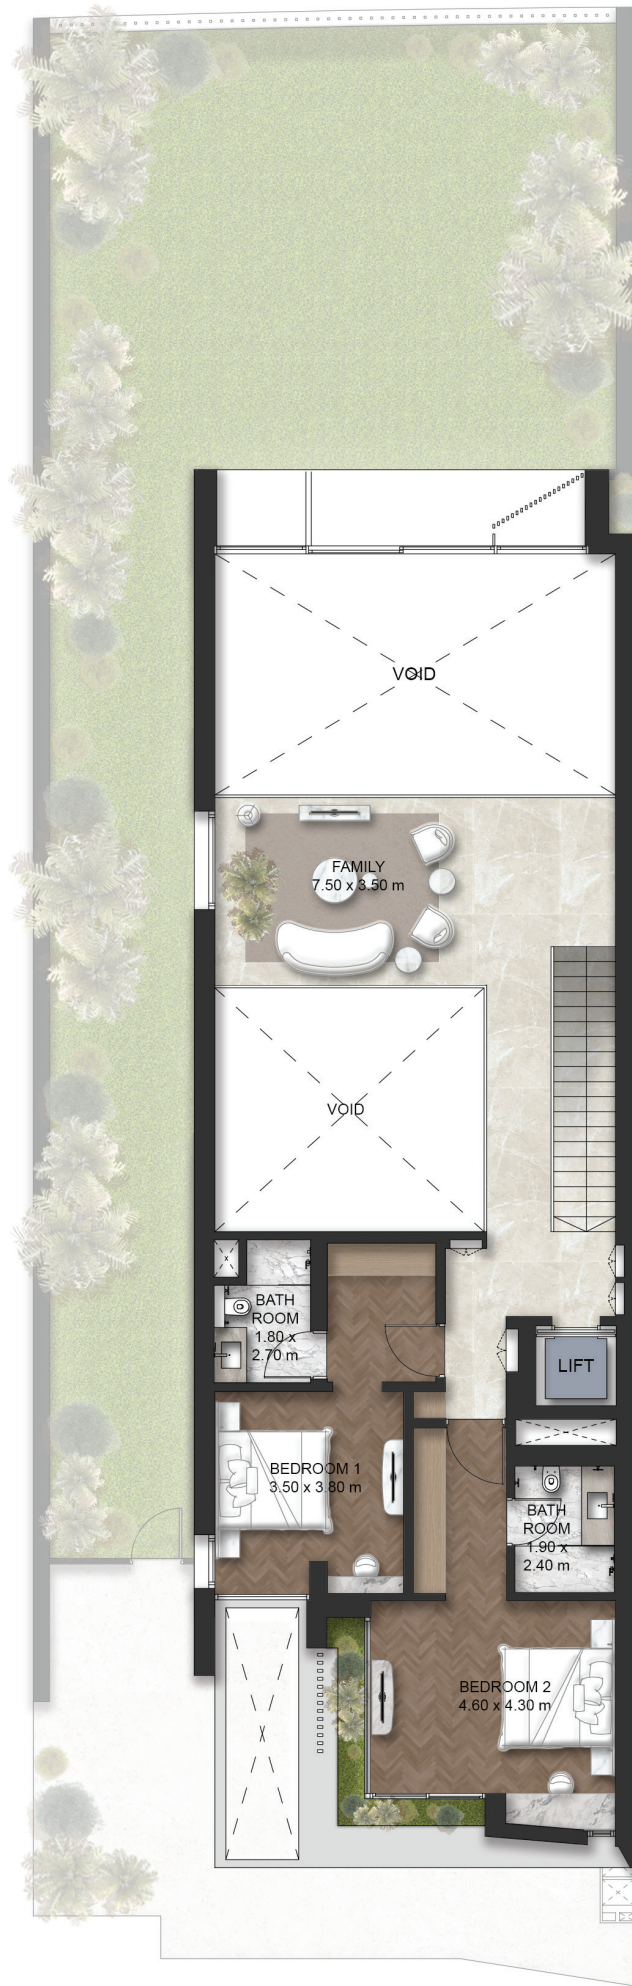

# FLOOR PLANS

PLAGETTE<sub>32</sub>

## Club Villas CORNER UNIT TYPE A

**Disclaimer:** The plans, drawings, images, dimensions, area and all information provided herein are indicative, provided for illustrative purposes. Prices do not include the landscape.

### GROUND FLOOR

Total Area Size: 177 SQM - 1,907 SQFT

### FIRST FLOOR

Total Area Size: 120 SQM - 1,300 SQFT

THE DOUBLE HEIGHT