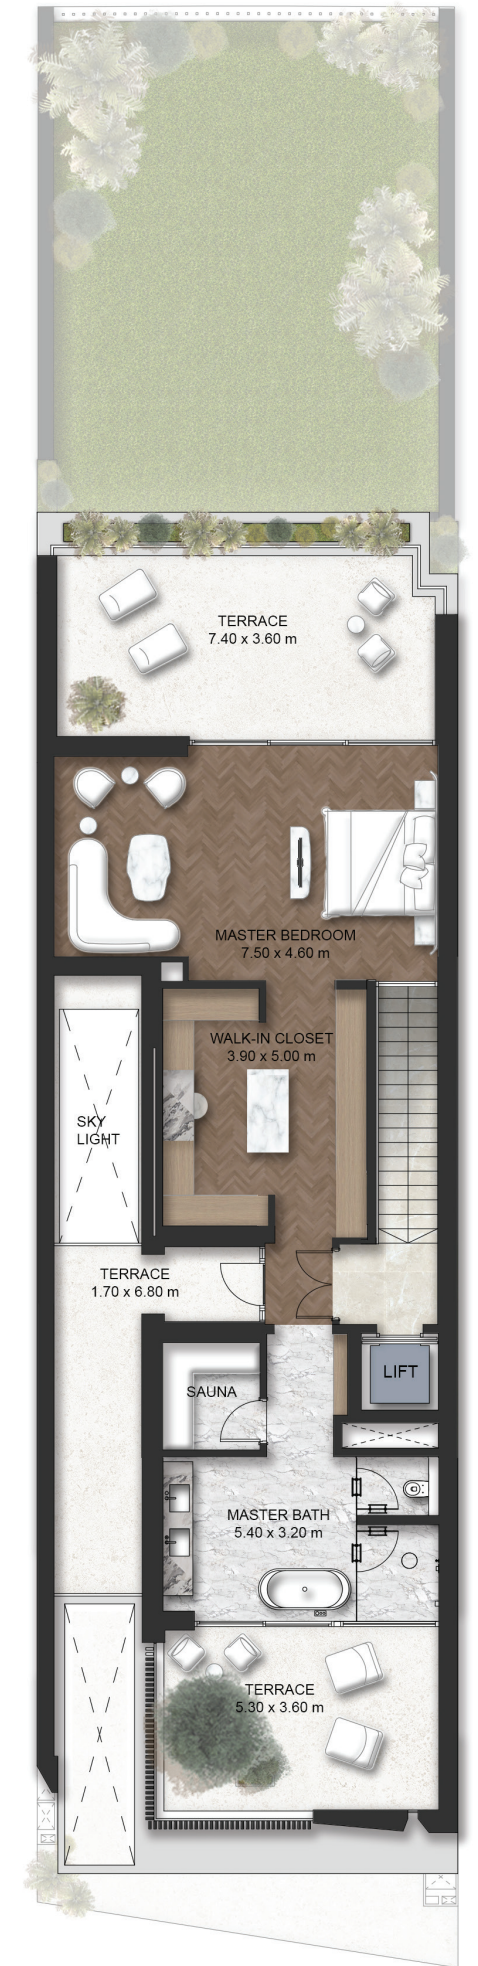

THE MEGA MASTER