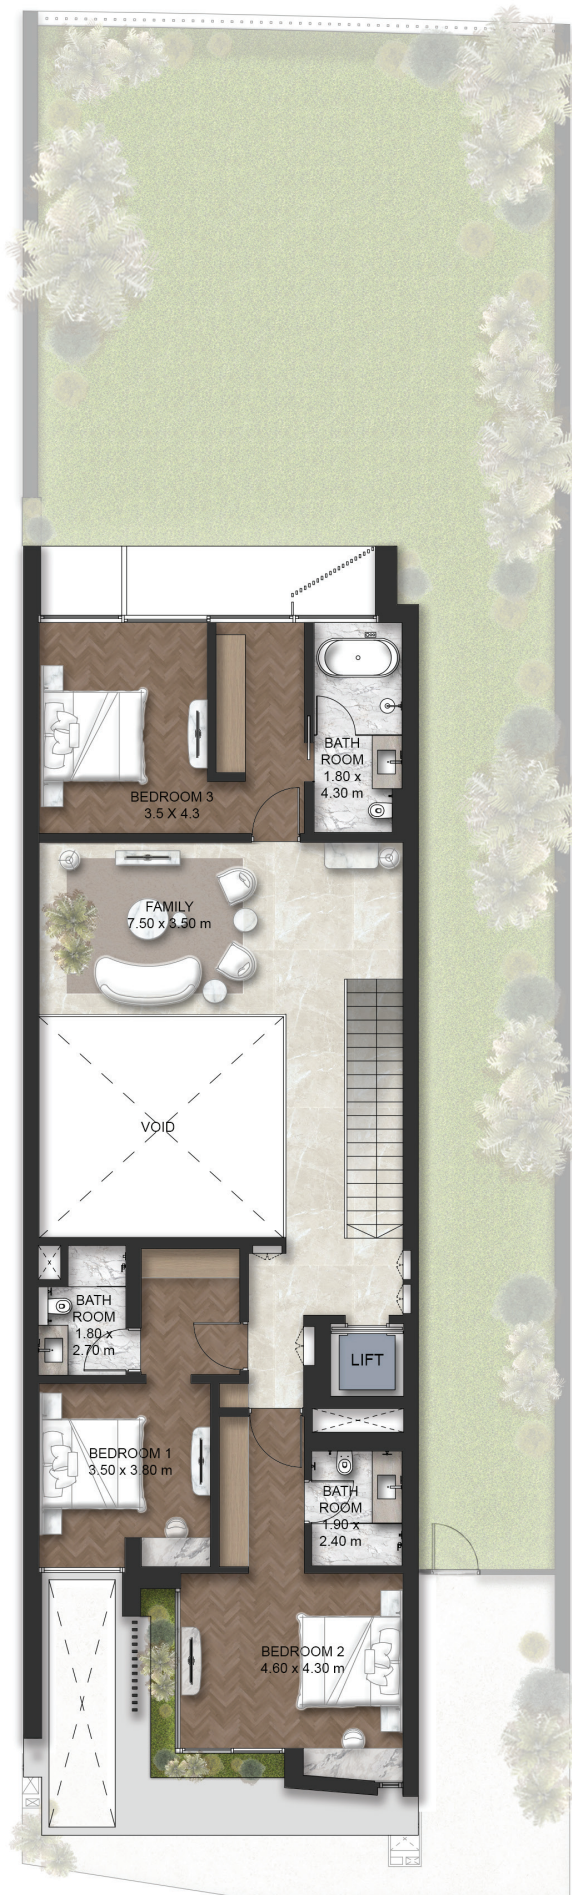

### FIRST FLOOR

Total Area Size: 120 SQM - 1,300 SQFT

THE DOUBLE HEIGHT

## Club Villas CORNER UNIT TYPE B

**Disclaimer:** The plans, drawings, images, dimensions, area and all information provided herein are indicative, provided for illustrative purposes. Prices do not include the landscape.

### GROUND FLOOR

Total Area Size: 181 SQM - 1,944 SQFT

### FIRST FLOOR

Total Area Size: 122 SQM - 1,311 SQFT

THE DOUBLE HEIGHT

Total Area Size: 156 SQM - 1,676 SQFT

THE SECOND MASTER