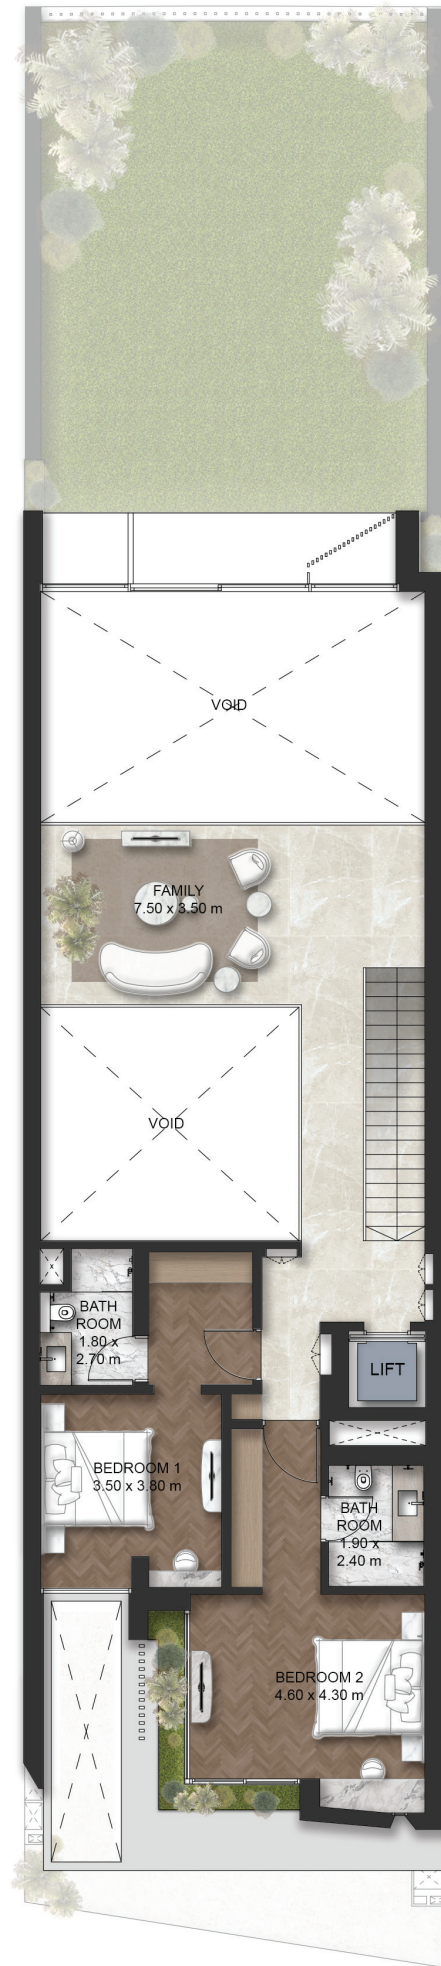

FIRST FLOOR

Total Area Size: 118 SQM - 1,275 SQFT

THE DOUBLE HEIGHT