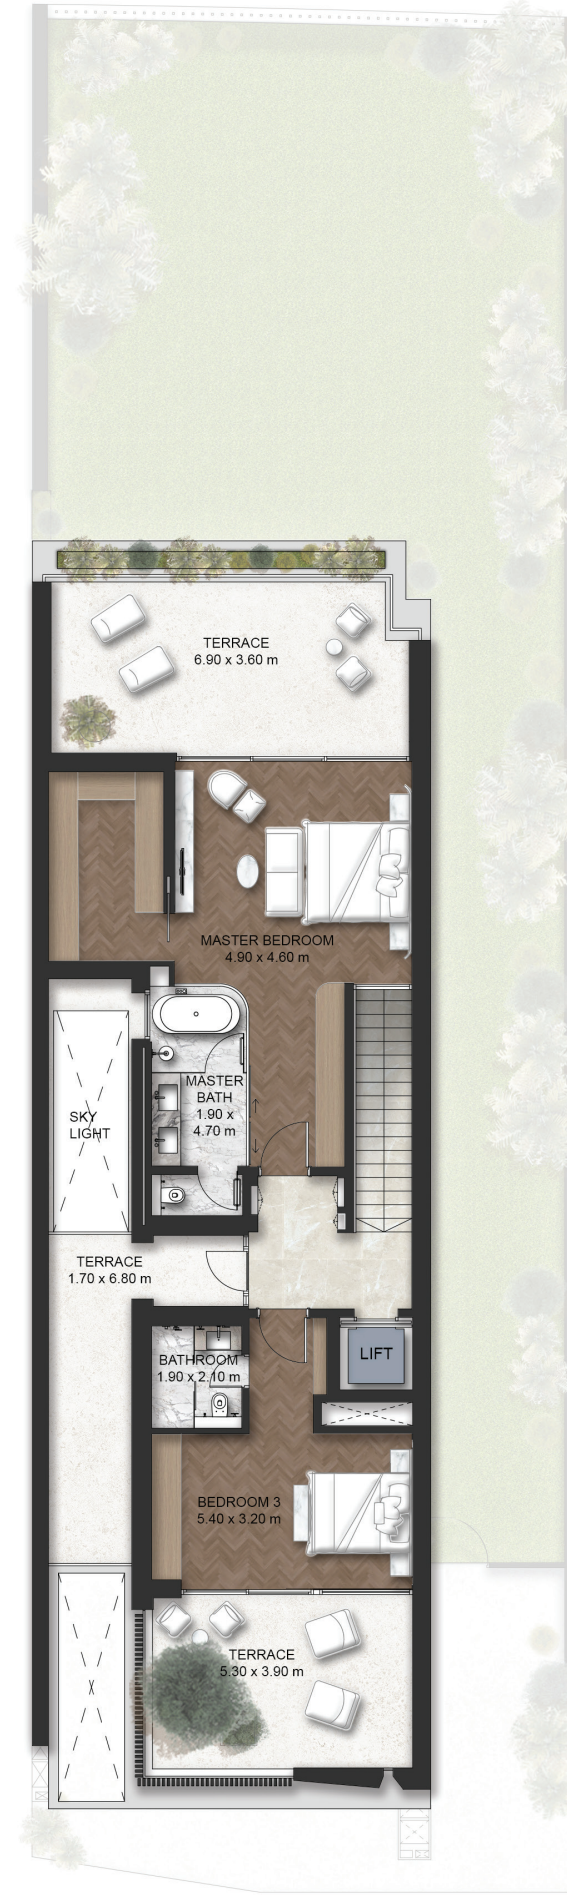

### FIRST FLOOR

Total Area Size: 120 SQM - 1,300 SQFT

THE DOUBLE HEIGHT

### GROUND FLOOR

Total Area Size: 181 SQM - 1,944 SQFT

### FIRST FLOOR

Total Area Size: 122 SQM - 1,311 SQFT

THE DOUBLE HEIGHT

Total Area Size: 156 SQM - 1,676 SQFT

THE SECOND MASTER

### SECOND FLOOR

Total Area Size: 163 SQM - 1,757 SQFT

THE EXECUTIVE SUITE

THE MEGA MASTER