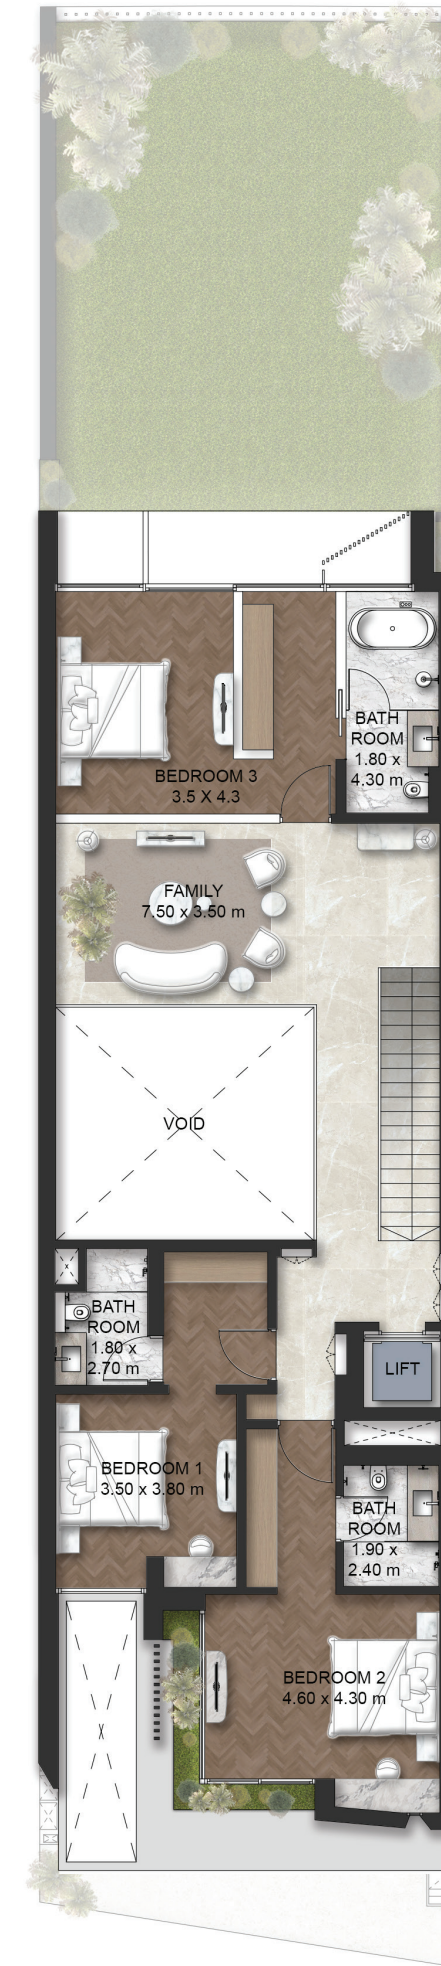

Total Area Size: 152 SQM - 1,637 SQFT

THE SECOND MASTER