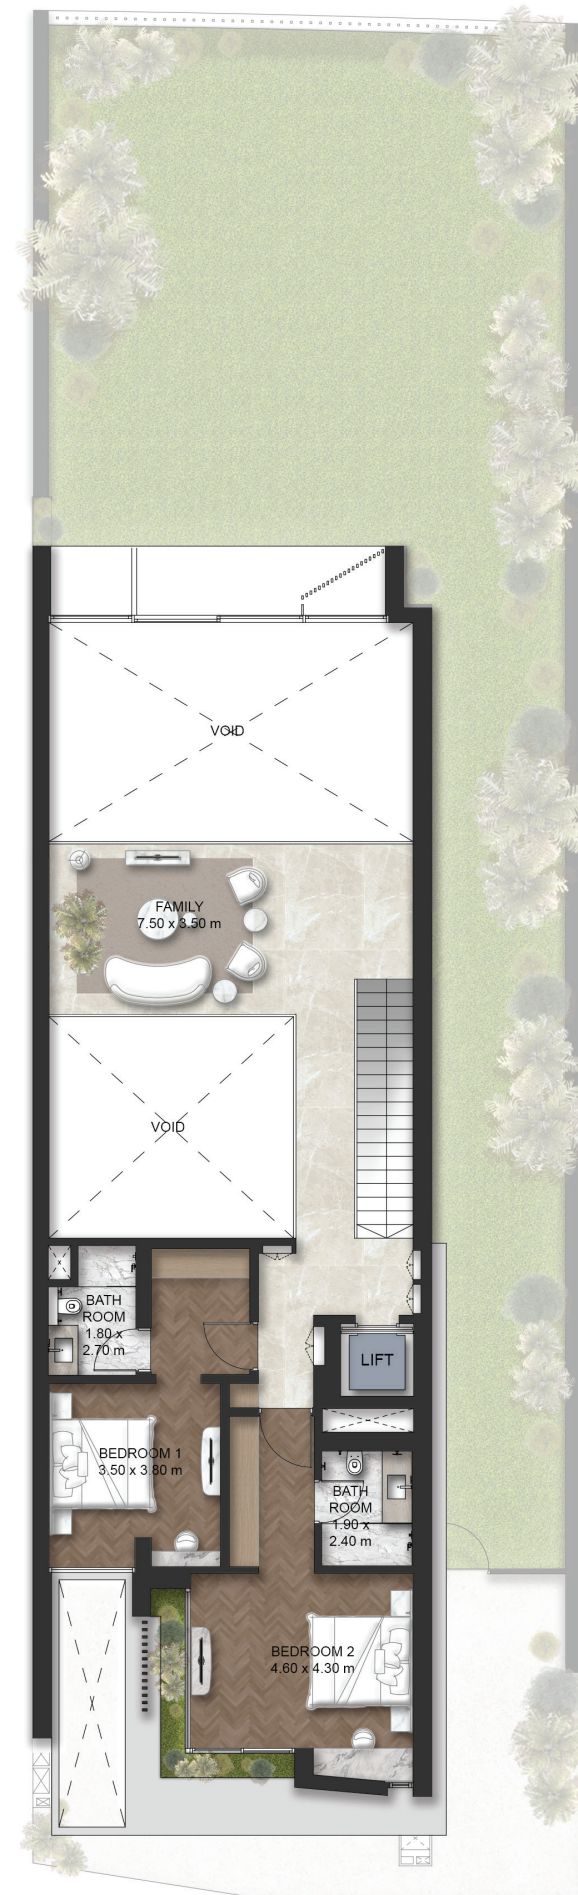

FIRST FLOOR

Total Area Size: 122 SQM - 1,311 SQFT

THE DOUBLE HEIGHT