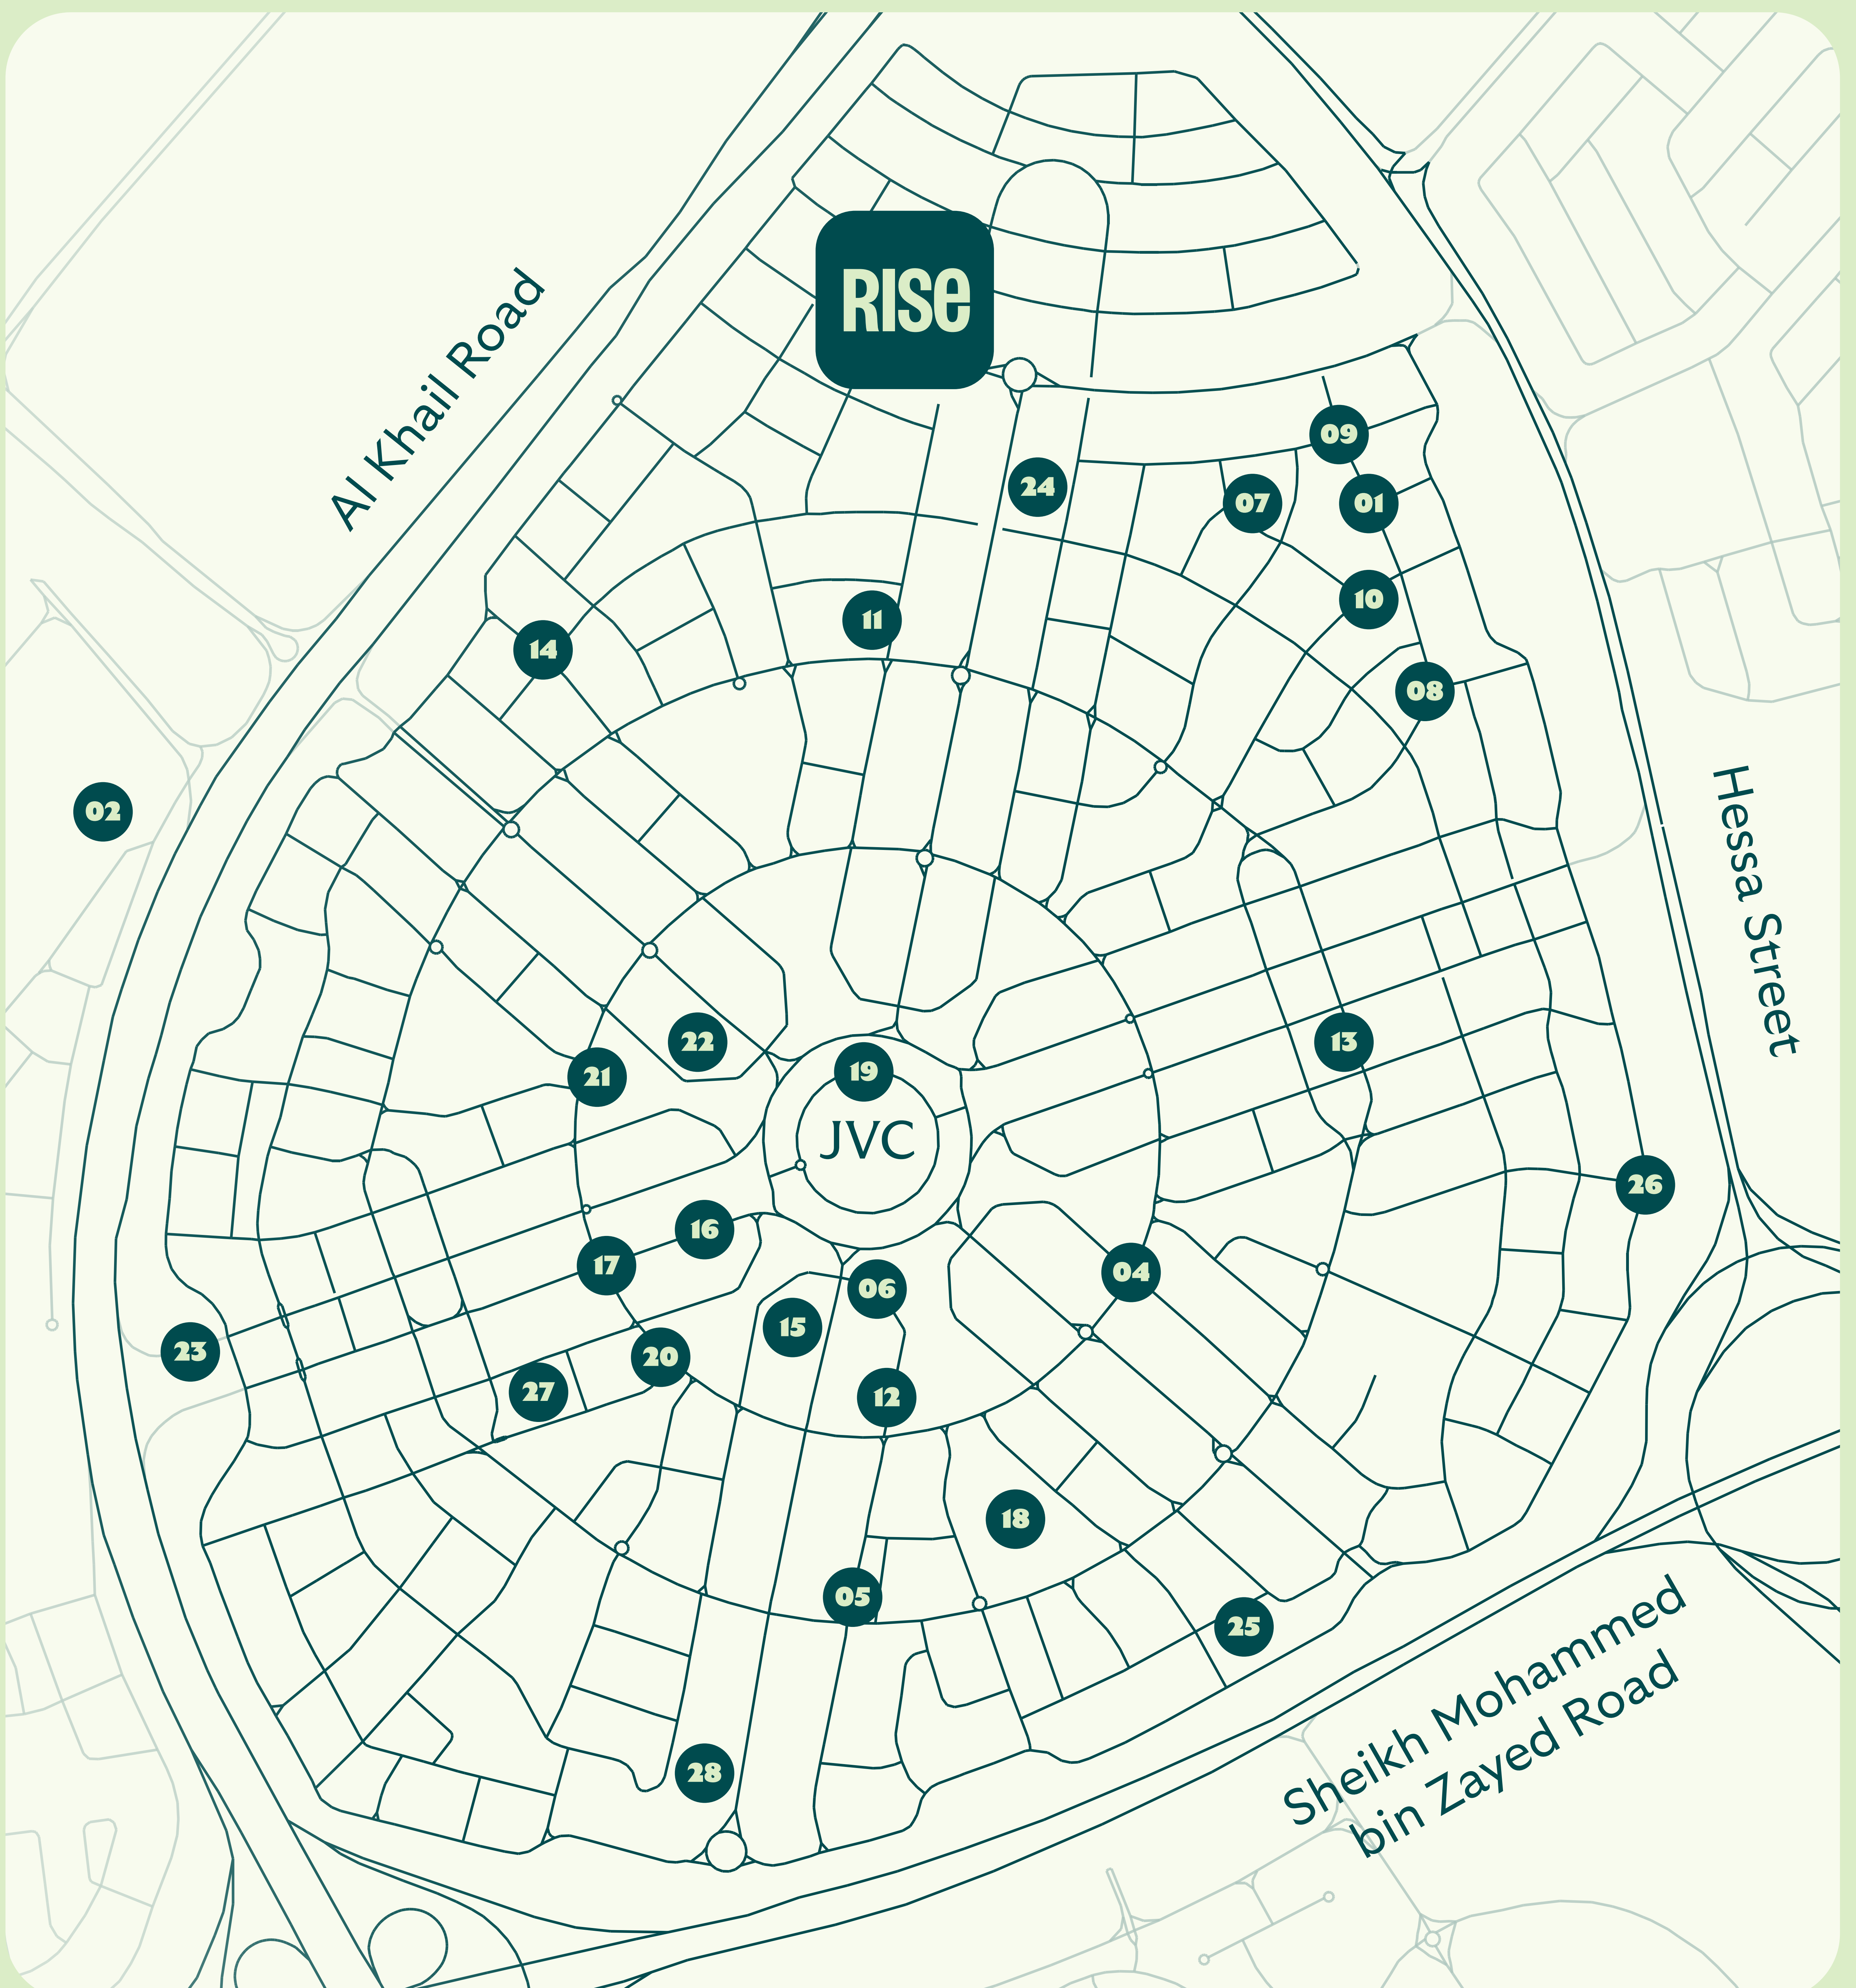

LEISURE

1. Circle Mall JVC
2. Al Khail Avenue
3. The Springs Souk

F&B

4. The Coffee Mug
5. Pide Keyfi (Turkish Bite)
6. Trattoria by Cinque
7. Il Forno Restaurant
8. Loui Restauran & Cafe

RETAIL

9. Spinneys
10. Nesto Hypermarket
11. All Day MiniMart
12. West Zone SuperMarket
13. Aswaq Mart
14. Viva Supermarket

HOSPITALITY

15. FIVE JVC
16. The One Hotel JVC
17. The First Collection JVC

PARKS

18. Community Park
19. Le Jardin
20. JVC Castle Park
21. Samer Park JVC
22. Gardens at JVC

CLINICS

23. Aster Clinic JVC
24. Right Health Medical Centre
25. Oasis Dental Care Dubai
26. HealthHub
27. Magnum Clinic
28. Express Veterinary Clinic

COMMERCIAL

1. Dubai Media City
2. Dubai Knowledge Park
3. Business Bay
4. DIFC
5. Dubai Design District
6. Dubai Healthcare City

LEISURE

7. Dubai Marina Mall
8. Montgomerie Golf Club Dubai
9. Mall of the Emirates
10. Dubai Butterfly Garden
11. Dubai Miracle Garden
12. Trump International Golf Course
13. Dubai Autodrome
14. Global Village
15. IMG Worlds of Adventure
16. Kite Beach
17. Jumeirah Beach
18. The Green Planet
19. Dubai Mall
20. Ras Al Khor Wildlife Sanctuary

PARKS

21. Al Barsha Park
22. Safa Park
23. Dubai Safari Park
24. Zabeel Park

HOSPITALITY

25. FIVE Palm Jumeirah Hotel
26. Novotel Dubai Al Barsha
27. Courtyard by Marriott Dubai
28. Address Montgomerie
29. JW Marriott Marquis Hotel