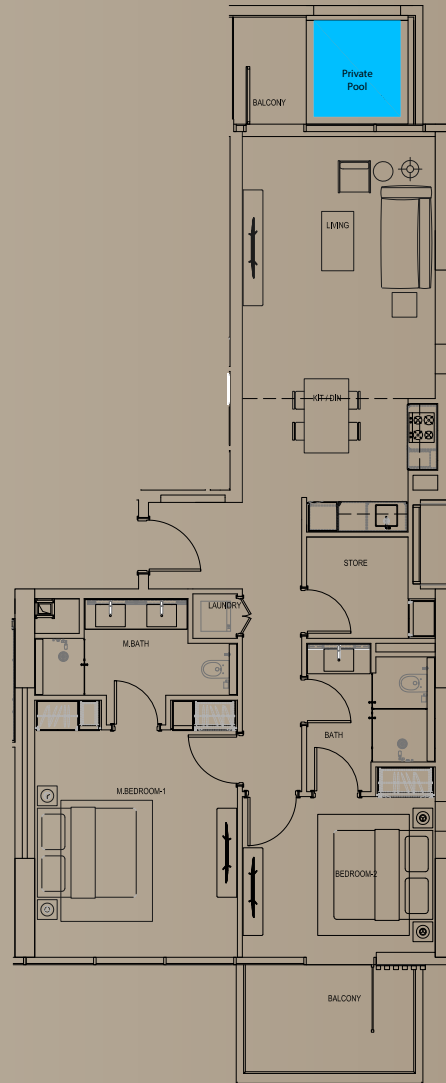

BEVERLY GARDENS

BY AA HMB

DISCOVERY GARDEN, DUBAI

FLOOR PLAN

Office # 504/506, Prime Business Centre, Tower B , District 13, JVC, DUBAI, U.A.E

BEVERLY GARDENS

2,4,6,8,10 FLOOR
TYPICAL

BEVERLY GARDENS

3,5,7,9 FLOOR
TYPICAL

BEVERLY GARDENS

2 BEDROOM
PRIVATE POOL

BEVERLY GARDENS

2 BEDROOM
PRIVATE POOL