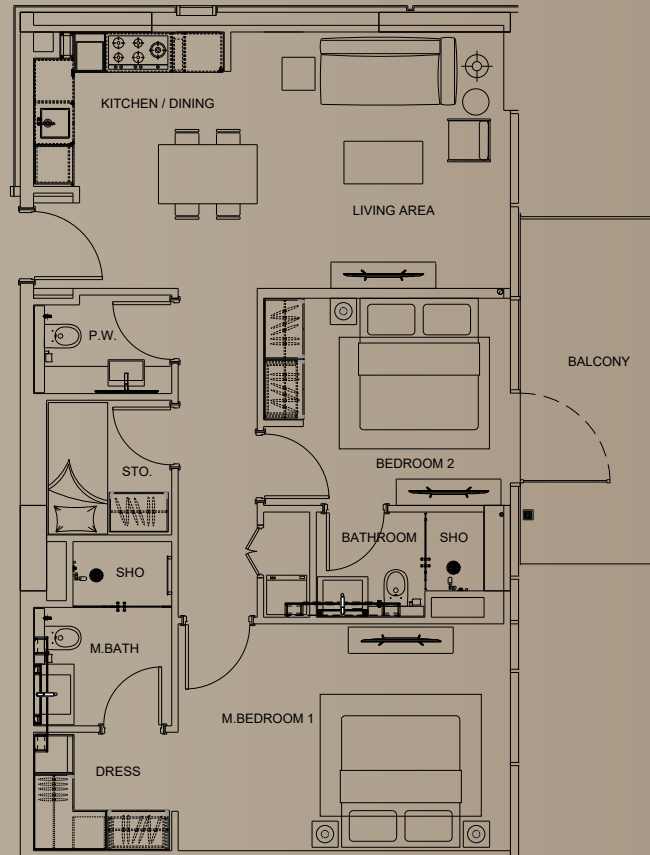

BEVERLY GARDENS

BY AA HMB

DISCOVERY GARDEN, DUBAI

FLOOR PLAN

Office # 504/506, Prime Business Centre, Tower B , District 13, JVC, DUBAI, U.A.E

BEVERLY GARDENS

2,4,6,8,10 FLOOR
TYPICAL

BEVERLY GARDENS

3,5,7,9 FLOOR
TYPICAL

BEVERLY GARDENS

2 BEDROOM
PRIVATE POOL

BEVERLY GARDENS

2 BEDROOM
PRIVATE POOL