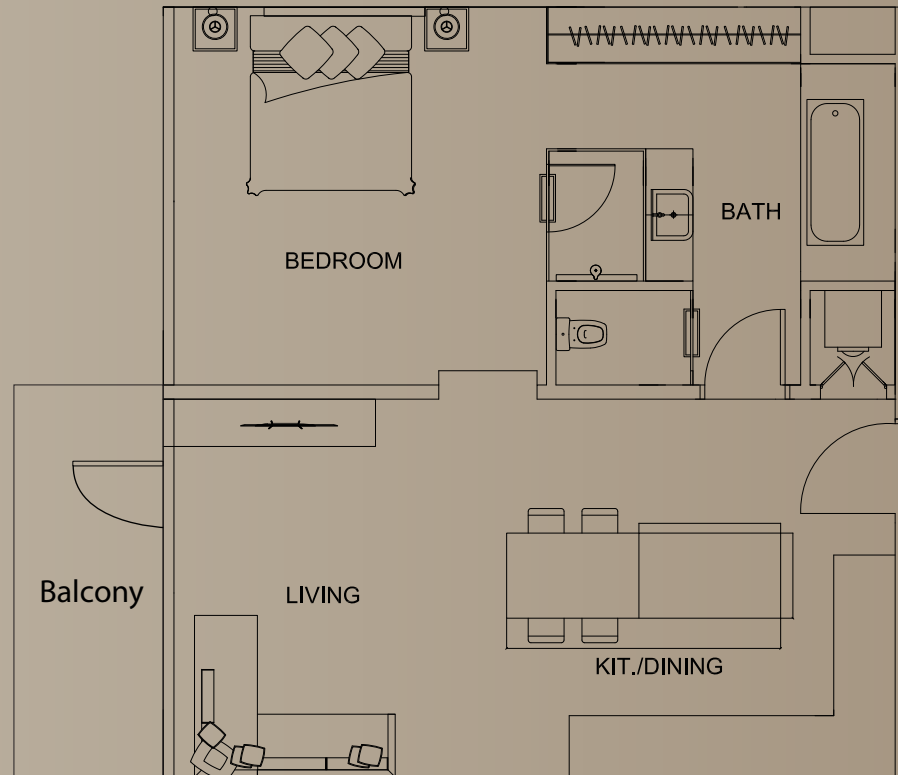

BEVERLY GARDENS

BY AA HMB

DISCOVERY GARDEN, DUBAI

FLOOR PLAN

Office # 504/506, Prime Business Centre, Tower B , District 13, JVC, DUBAI, U.A.E

BEVERLY GARDENS

2,4,6,8,10 FLOOR
TYPICAL

BEVERLY GARDENS

3,5,7,9 FLOOR
TYPICAL

BEVERLY GARDENS

2 BEDROOM
PRIVATE POOL

BEVERLY GARDENS

2 BEDROOM
PRIVATE POOL