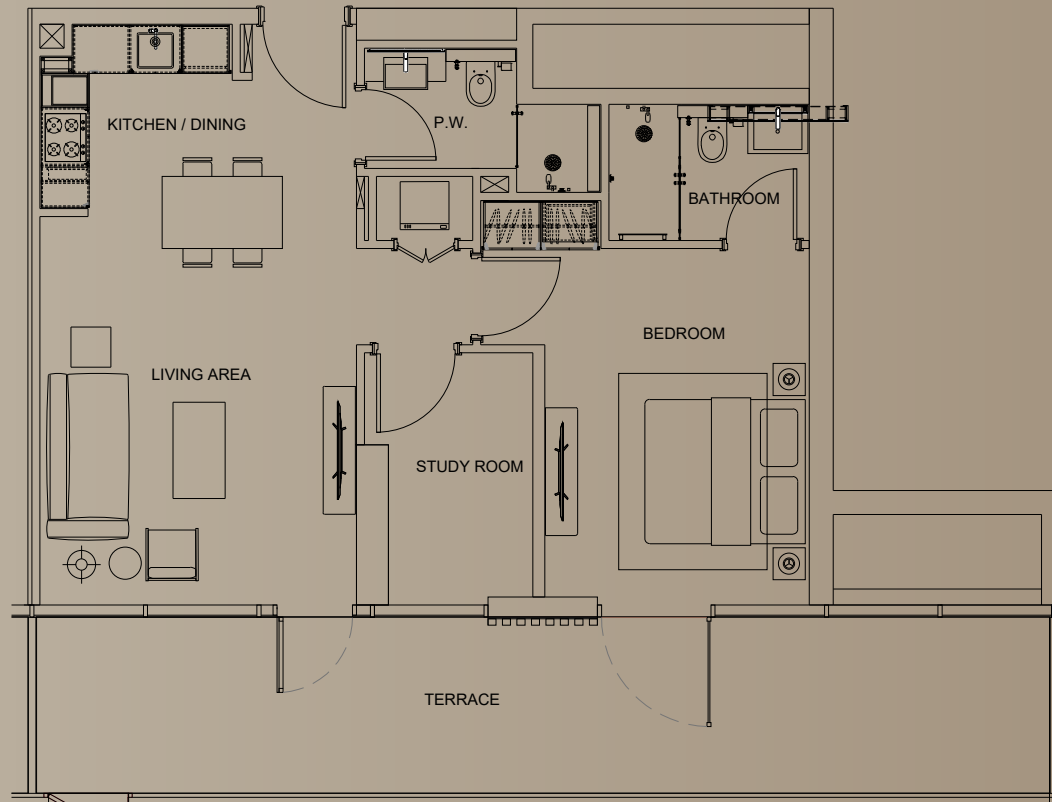

BEVERLY GARDENS

BY AA HMB

DISCOVERY GARDEN, DUBAI

FLOOR PLAN

Office # 504/506, Prime Business Centre, Tower B , District 13, JVC, DUBAI, U.A.E

BEVERLY GARDENS

2,4,6,8,10 FLOOR
TYPICAL

BEVERLY GARDENS

3,5,7,9 FLOOR
TYPICAL

BEVERLY GARDENS

2 BEDROOM
PRIVATE POOL

BEVERLY GARDENS

2 BEDROOM
PRIVATE POOL