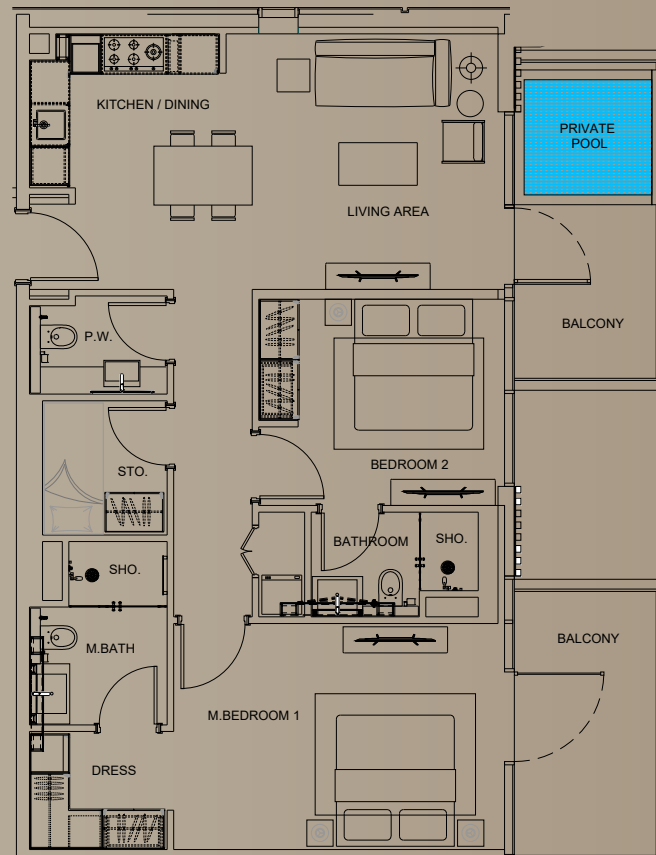

BEVERLY GARDENS

BY AA HMB

DISCOVERY GARDEN, DUBAI

FLOOR PLAN

Office # 504/506, Prime Business Centre, Tower B , District 13, JVC, DUBAI, U.A.E

BEVERLY GARDENS

2,4,6,8,10 FLOOR
TYPICAL

BEVERLY GARDENS

3,5,7,9 FLOOR
TYPICAL

BEVERLY GARDENS

2 BEDROOM
PRIVATE POOL

BEVERLY GARDENS

2 BEDROOM
PRIVATE POOL