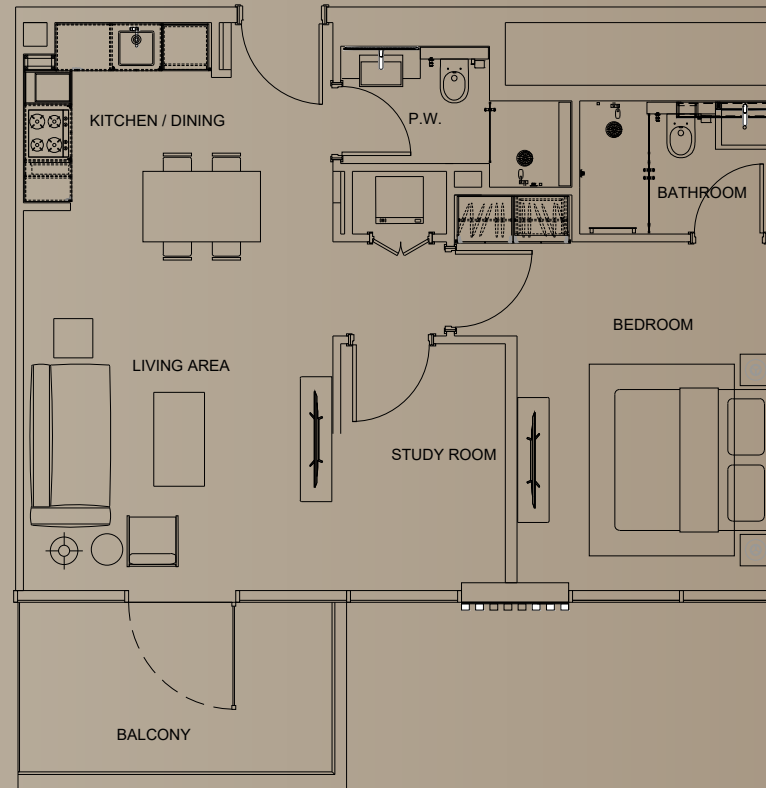

BEVERLY GARDENS

BY AA HMB

DISCOVERY GARDEN, DUBAI

FLOOR PLAN

Office # 504/506, Prime Business Centre, Tower B , District 13, JVC, DUBAI, U.A.E

BEVERLY GARDENS

2,4,6,8,10 FLOOR
TYPICAL

BEVERLY GARDENS

3,5,7,9 FLOOR
TYPICAL

BEVERLY GARDENS

2 BEDROOM
PRIVATE POOL

BEVERLY GARDENS

2 BEDROOM
PRIVATE POOL