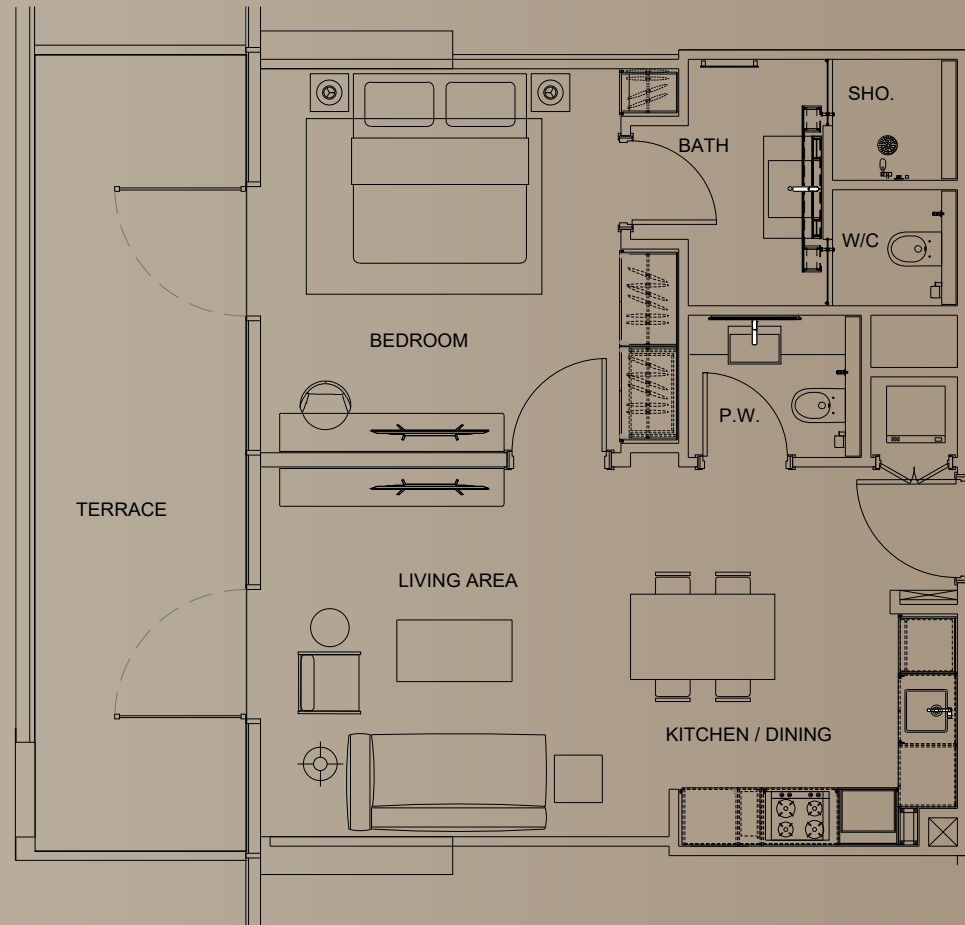

BEVERLY GARDENS

BY AA HMB

DISCOVERY GARDEN, DUBAI

FLOOR PLAN

Office # 504/506, Prime Business Centre, Tower B , District 13, JVC, DUBAI, U.A.E

BEVERLY GARDENS

2,4,6,8,10 FLOOR
TYPICAL

BEVERLY GARDENS

3,5,7,9 FLOOR
TYPICAL

BEVERLY GARDENS

2 BEDROOM
PRIVATE POOL

BEVERLY GARDENS

2 BEDROOM
PRIVATE POOL