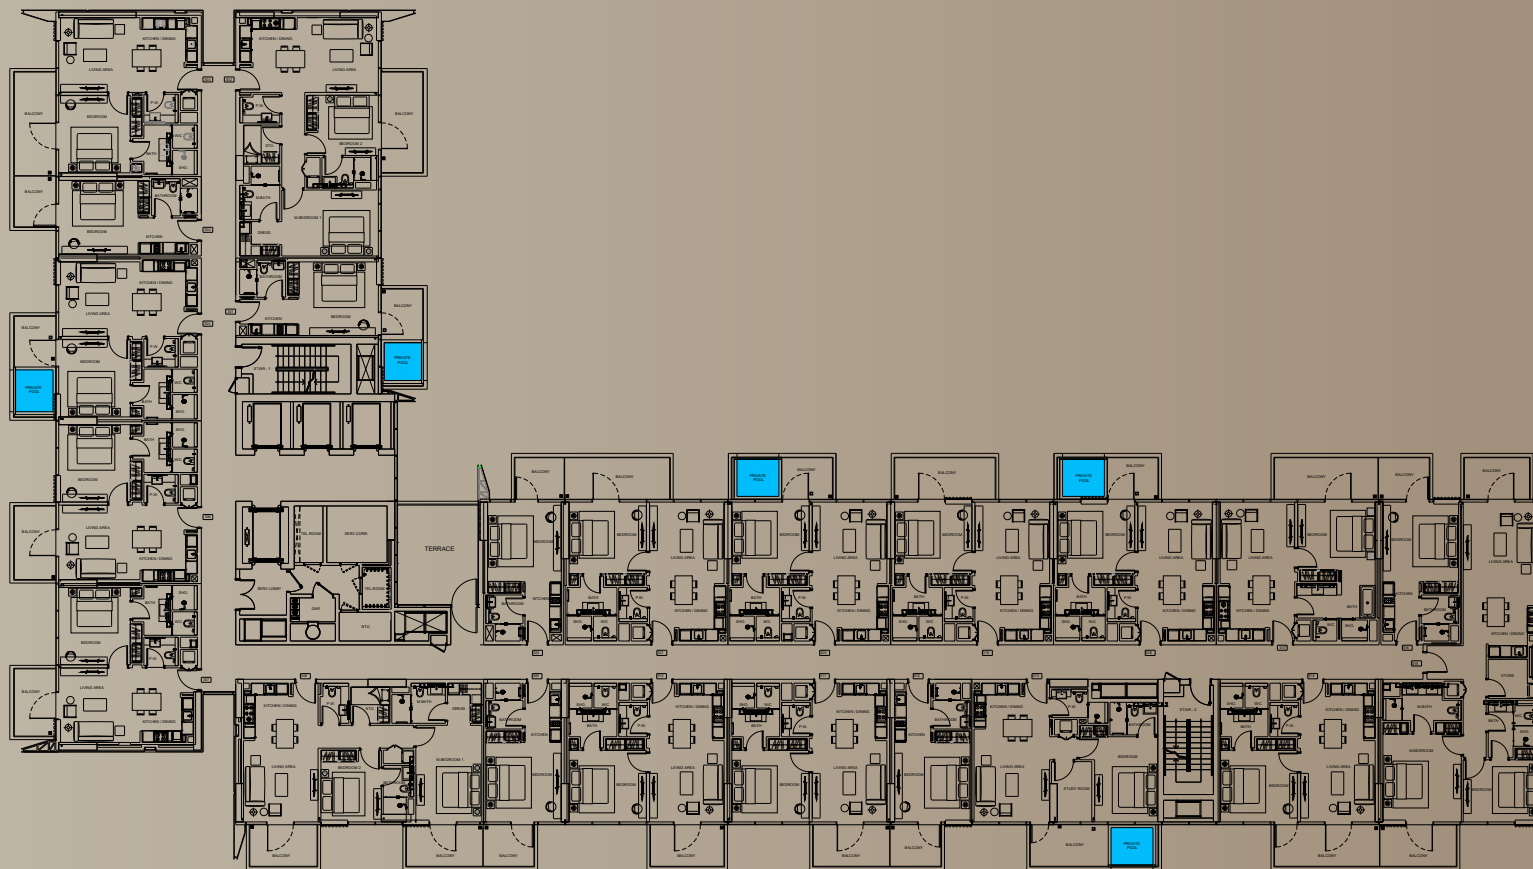

BEVERLY GARDENS

BY AA HMB

DISCOVERY GARDEN, DUBAI

FLOOR PLAN

Office # 504/506, Prime Business Centre, Tower B , District 13, JVC, DUBAI, U.A.E

BEVERLY GARDENS

2,4,6,8,10 FLOOR
TYPICAL

BEVERLY GARDENS

3,5,7,9 FLOOR
TYPICAL

BEVERLY GARDENS

2 BEDROOM
PRIVATE POOL

BEVERLY GARDENS

2 BEDROOM
PRIVATE POOL