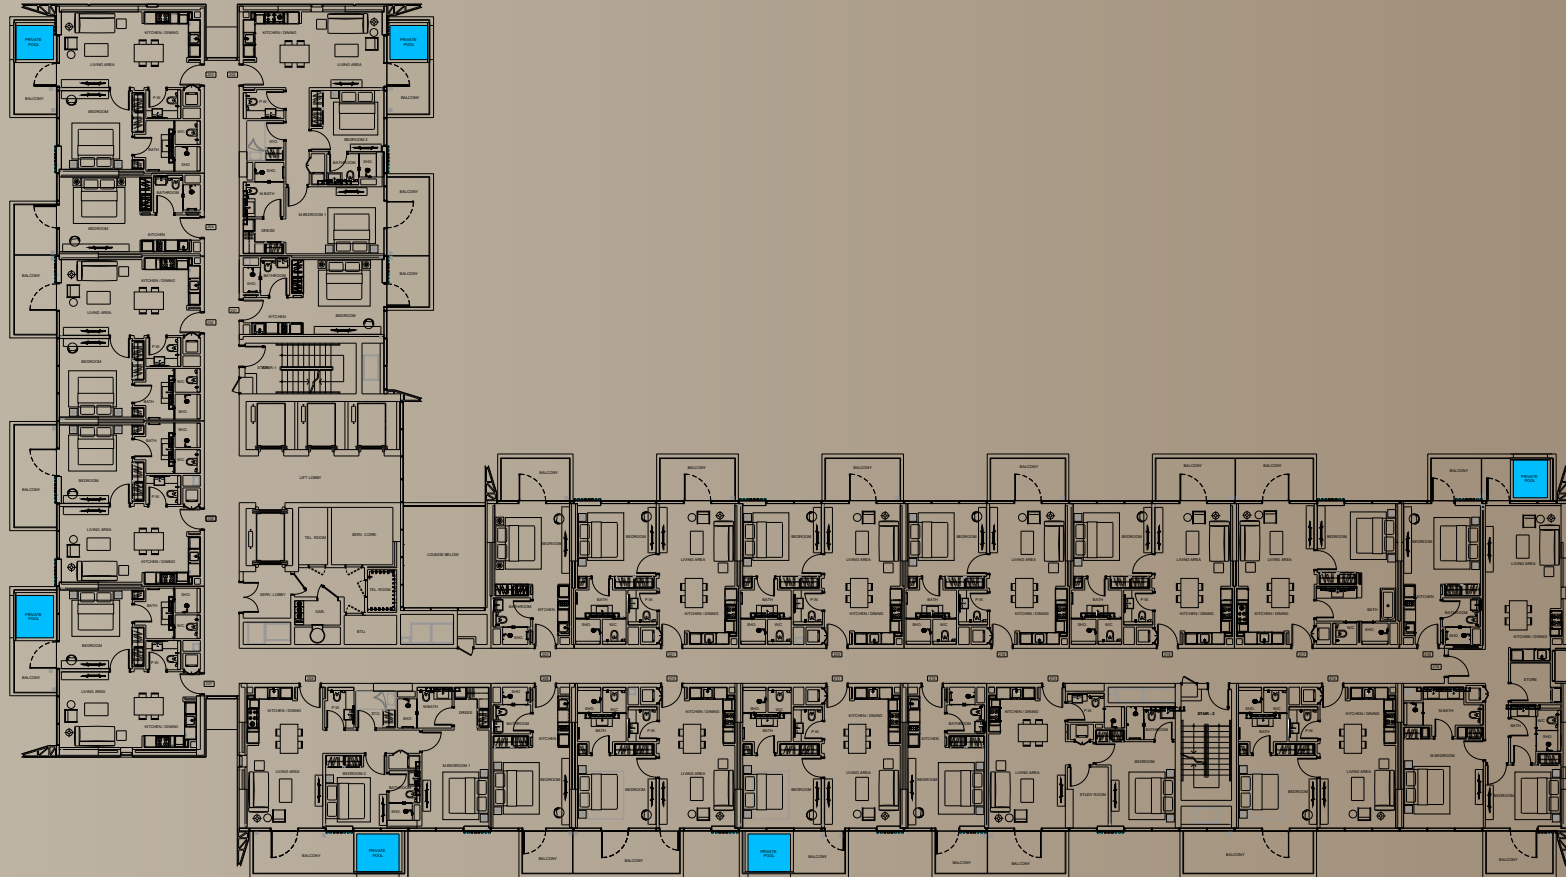

BEVERLY GARDENS

BY AA HMB

DISCOVERY GARDEN, DUBAI

FLOOR PLAN

Office # 504/506, Prime Business Centre, Tower B , District 13, JVC, DUBAI, U.A.E

BEVERLY GARDENS

2,4,6,8,10 FLOOR
TYPICAL

BEVERLY GARDENS

3,5,7,9 FLOOR
TYPICAL

BEVERLY GARDENS

2 BEDROOM
PRIVATE POOL

BEVERLY GARDENS

2 BEDROOM
PRIVATE POOL