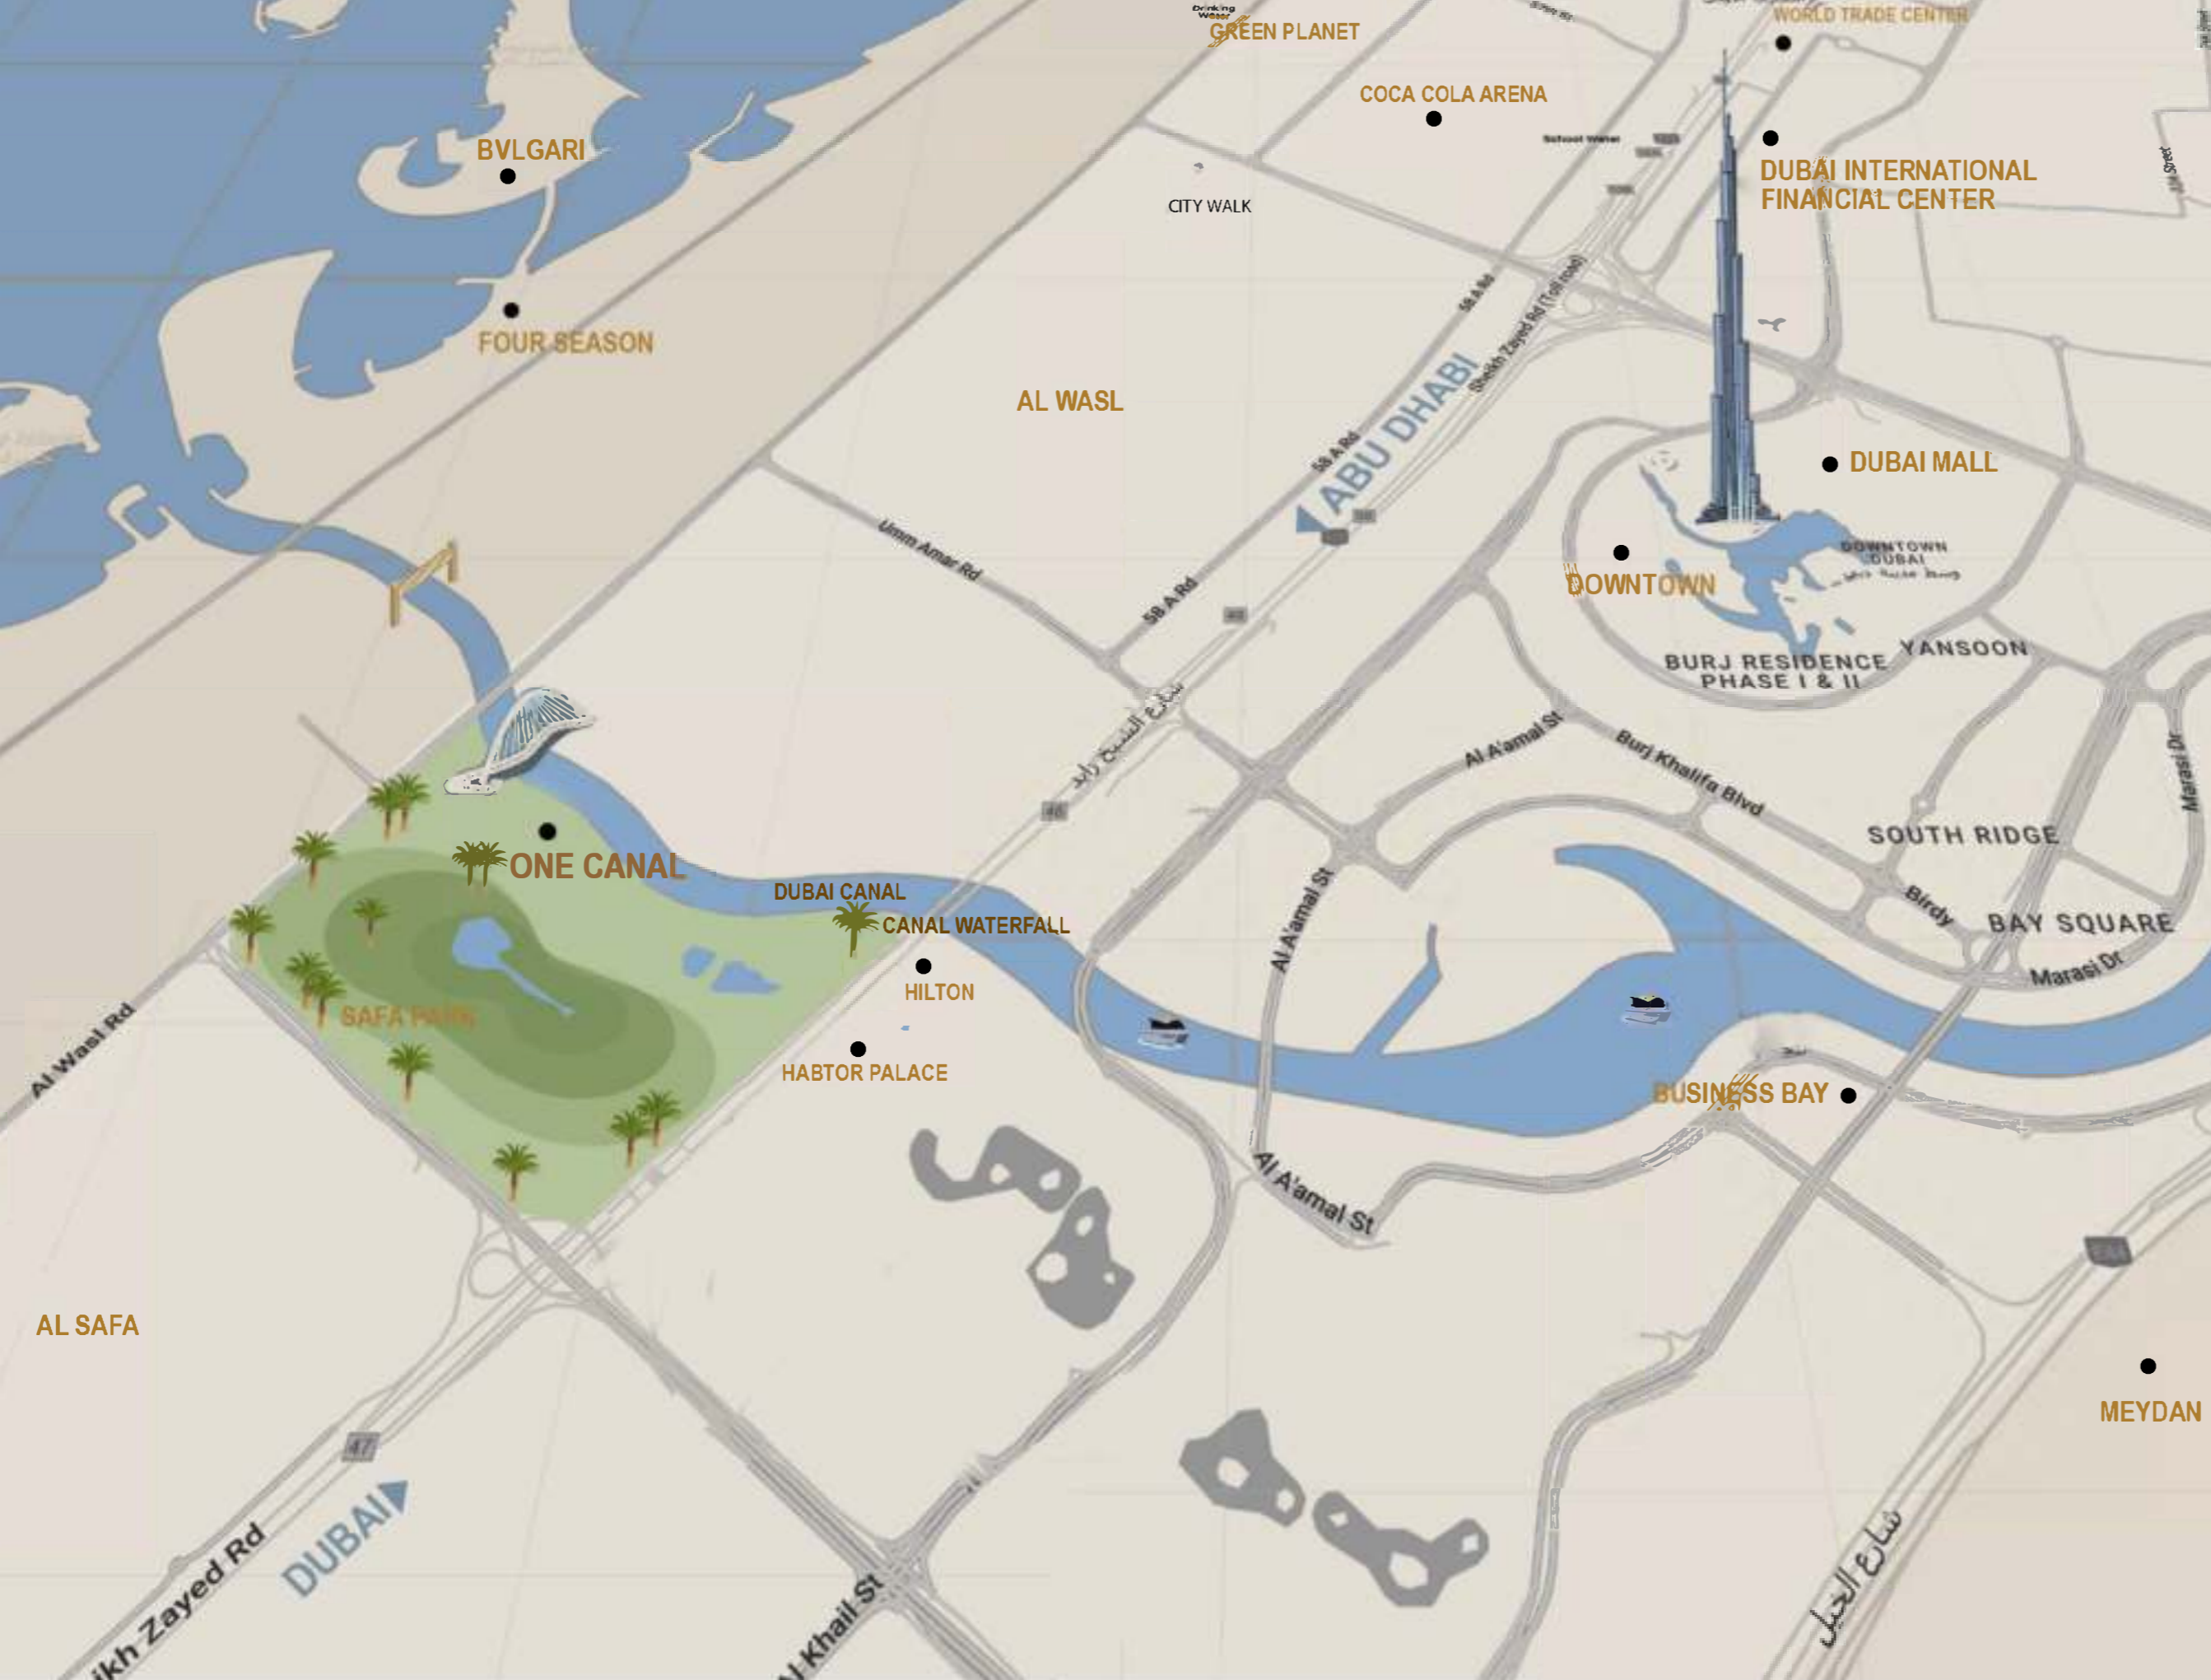

5 min to
Burj al Arab

5 min to
DIFC

5 min to
Mall of
the Emirates

7 min to
Dubai World
Trade Centre

12 min to
Dubai
International
Airport