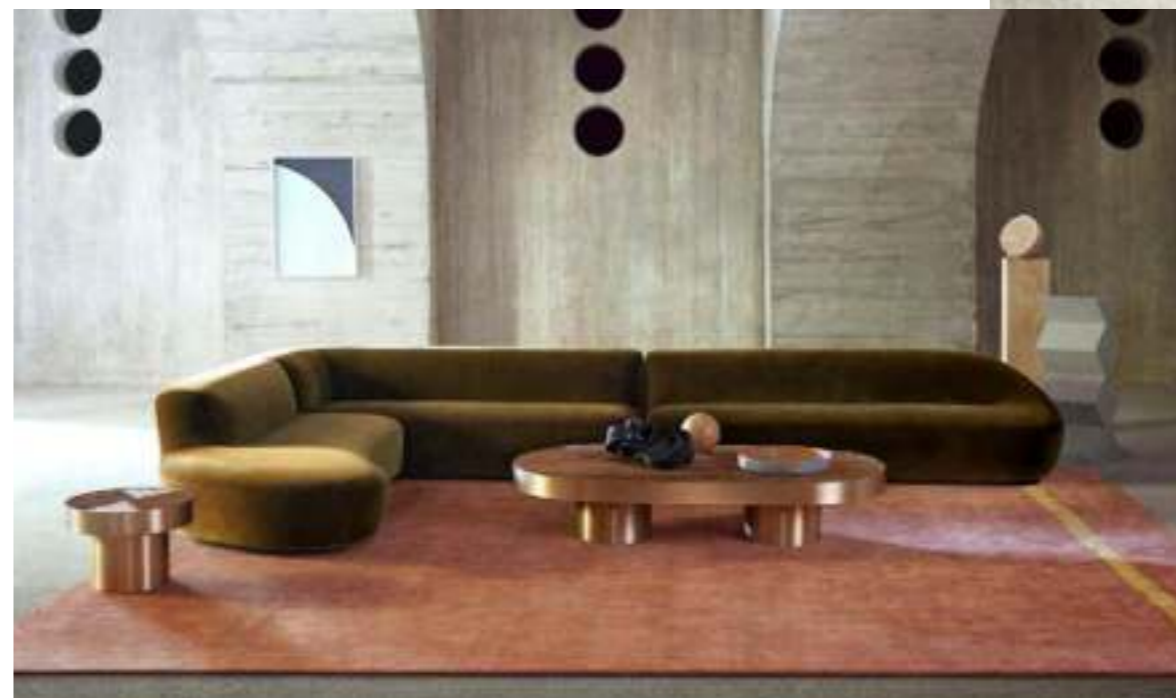

Fendi's tradition of savoir-faire, craftsmanship and innovation informs the new Fendi Casa collections - a complete range of designs that showcase the maison's signature artisanal heritage and distinctly modern vision.

Residents at One Canal will experience every day an immersive journey into the Maison's tradition of excellence and creativity.