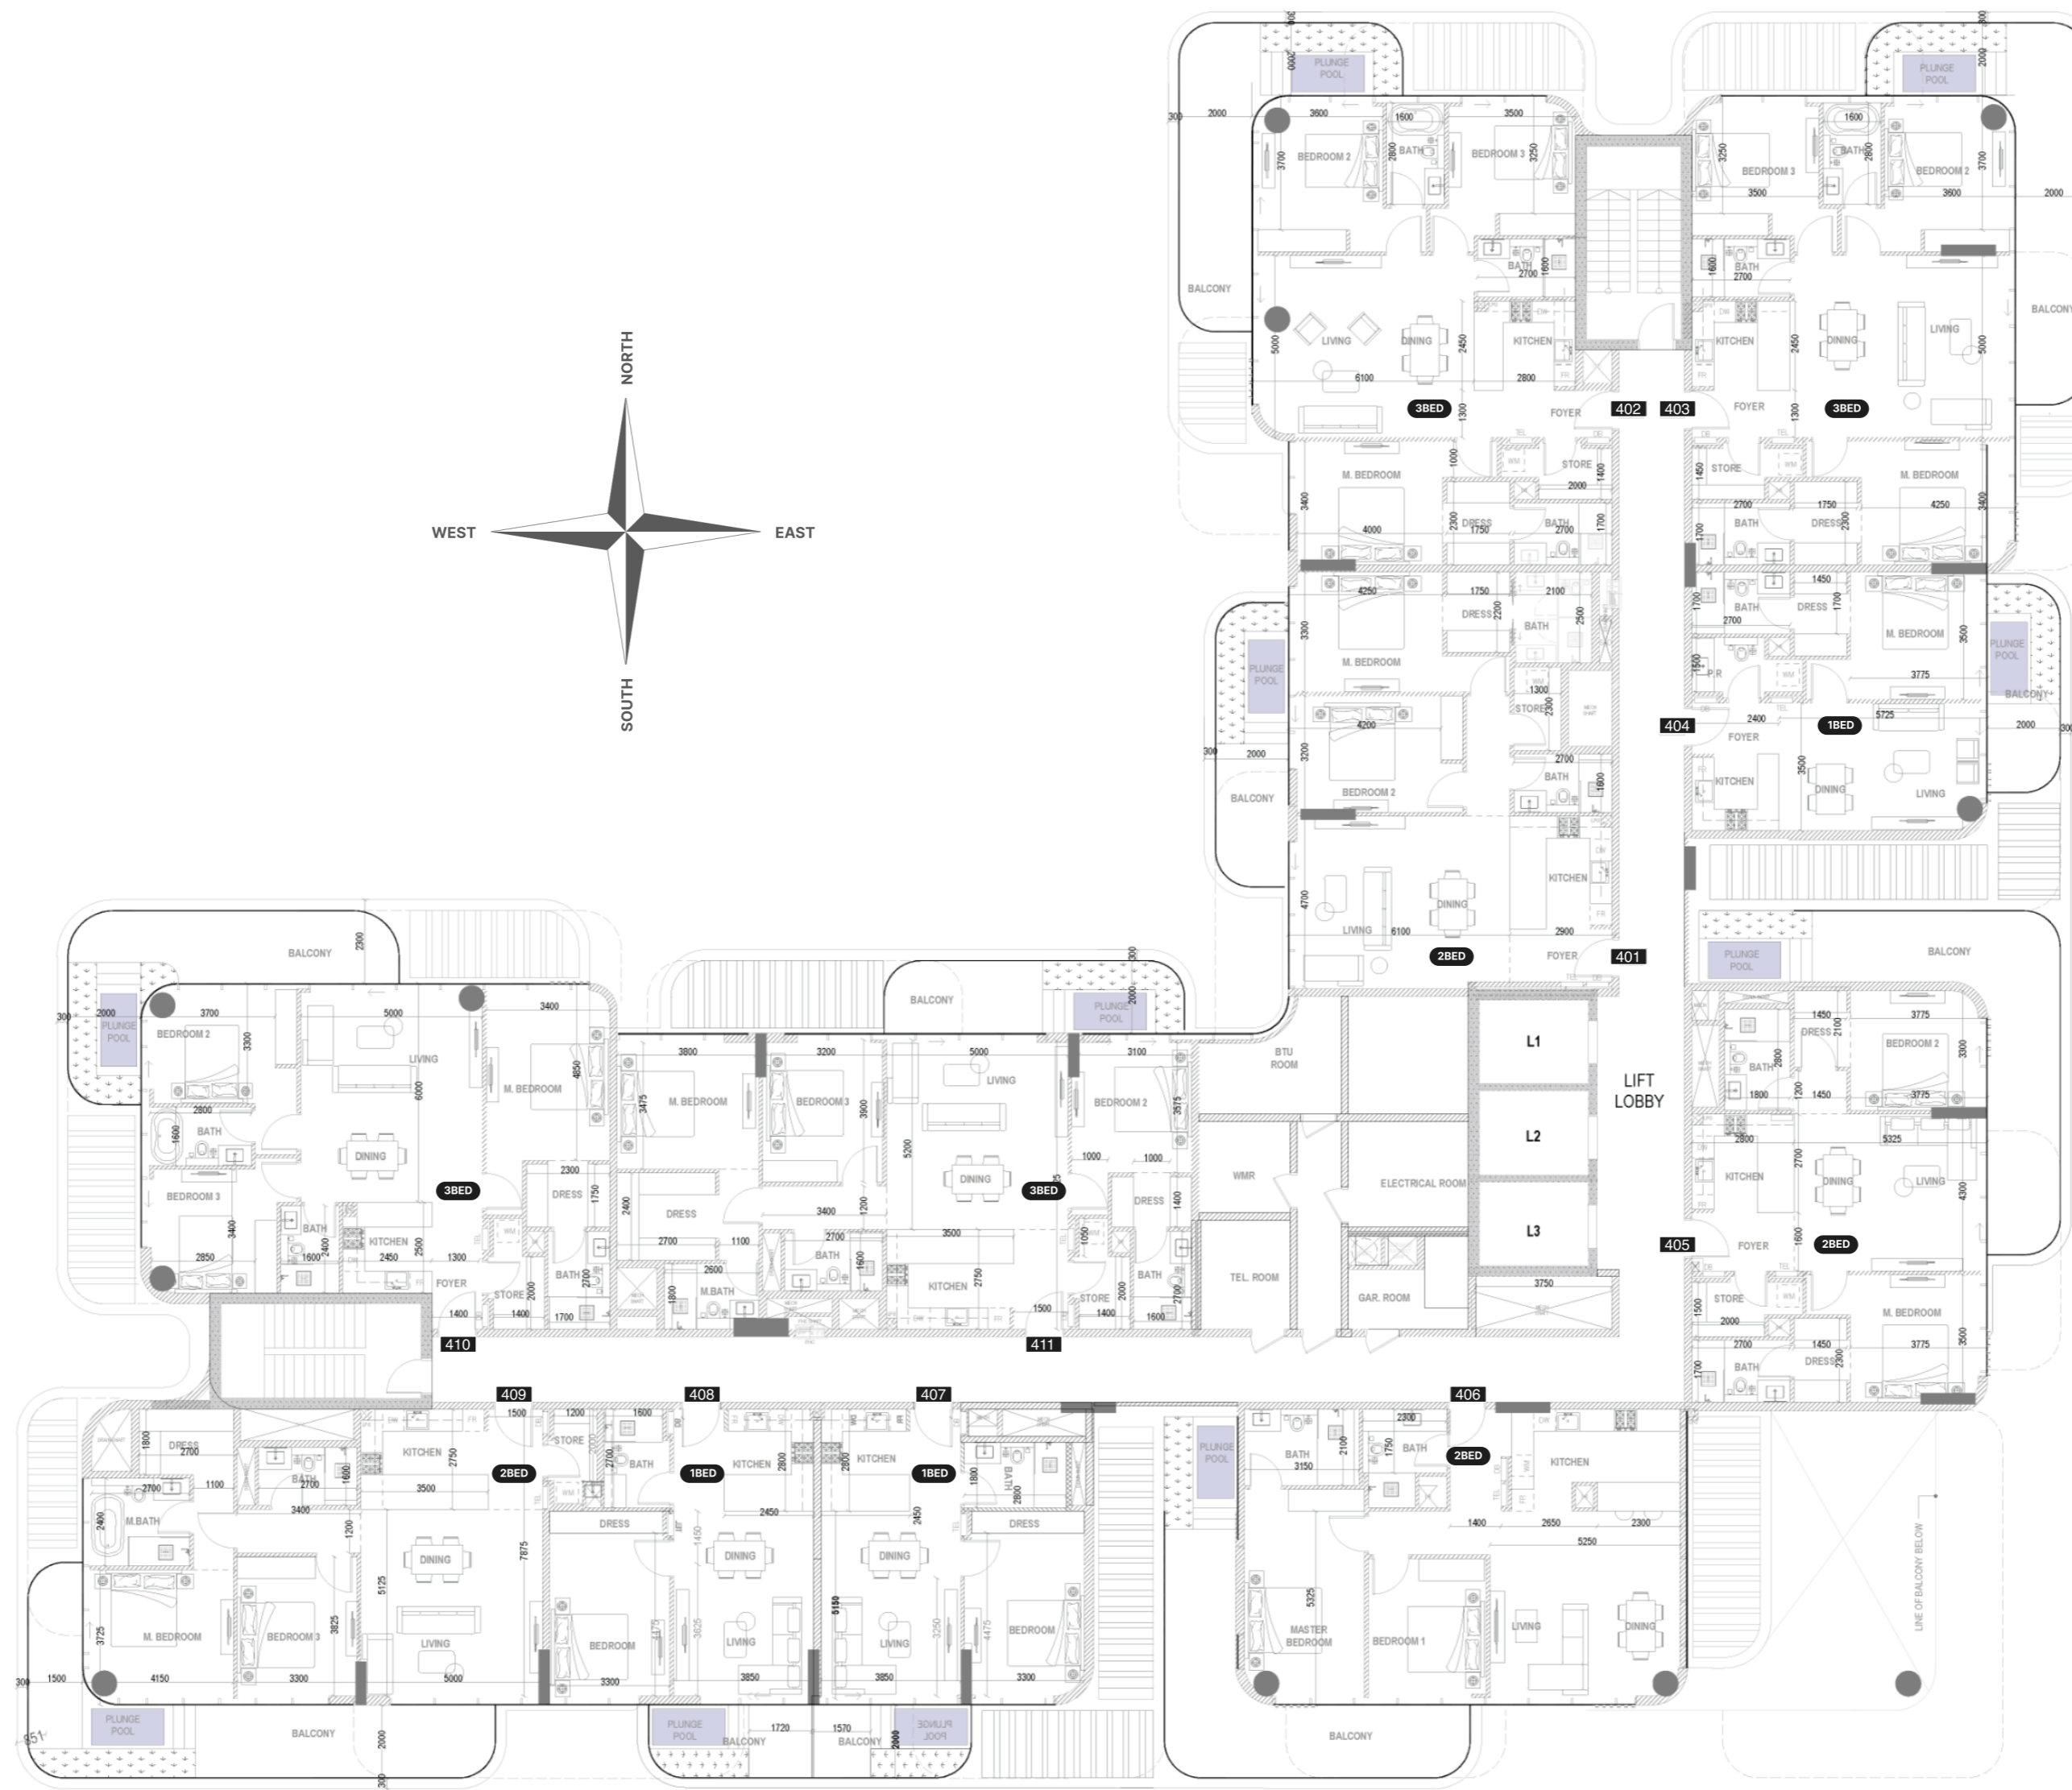

BOUTIQUE RESIDENCES
BRANDED BY

Dubai Islands
MR. EIGHT
BOUTIQUE APARTMENTS
ELEGANCE AND DESIGN
EXCEPTIONAL SERVICE

DUBAI ISLANDS MARINA

DUBAI ISLANDS BAY VIEW

M R . E I G H T D E V E L O P M E N T