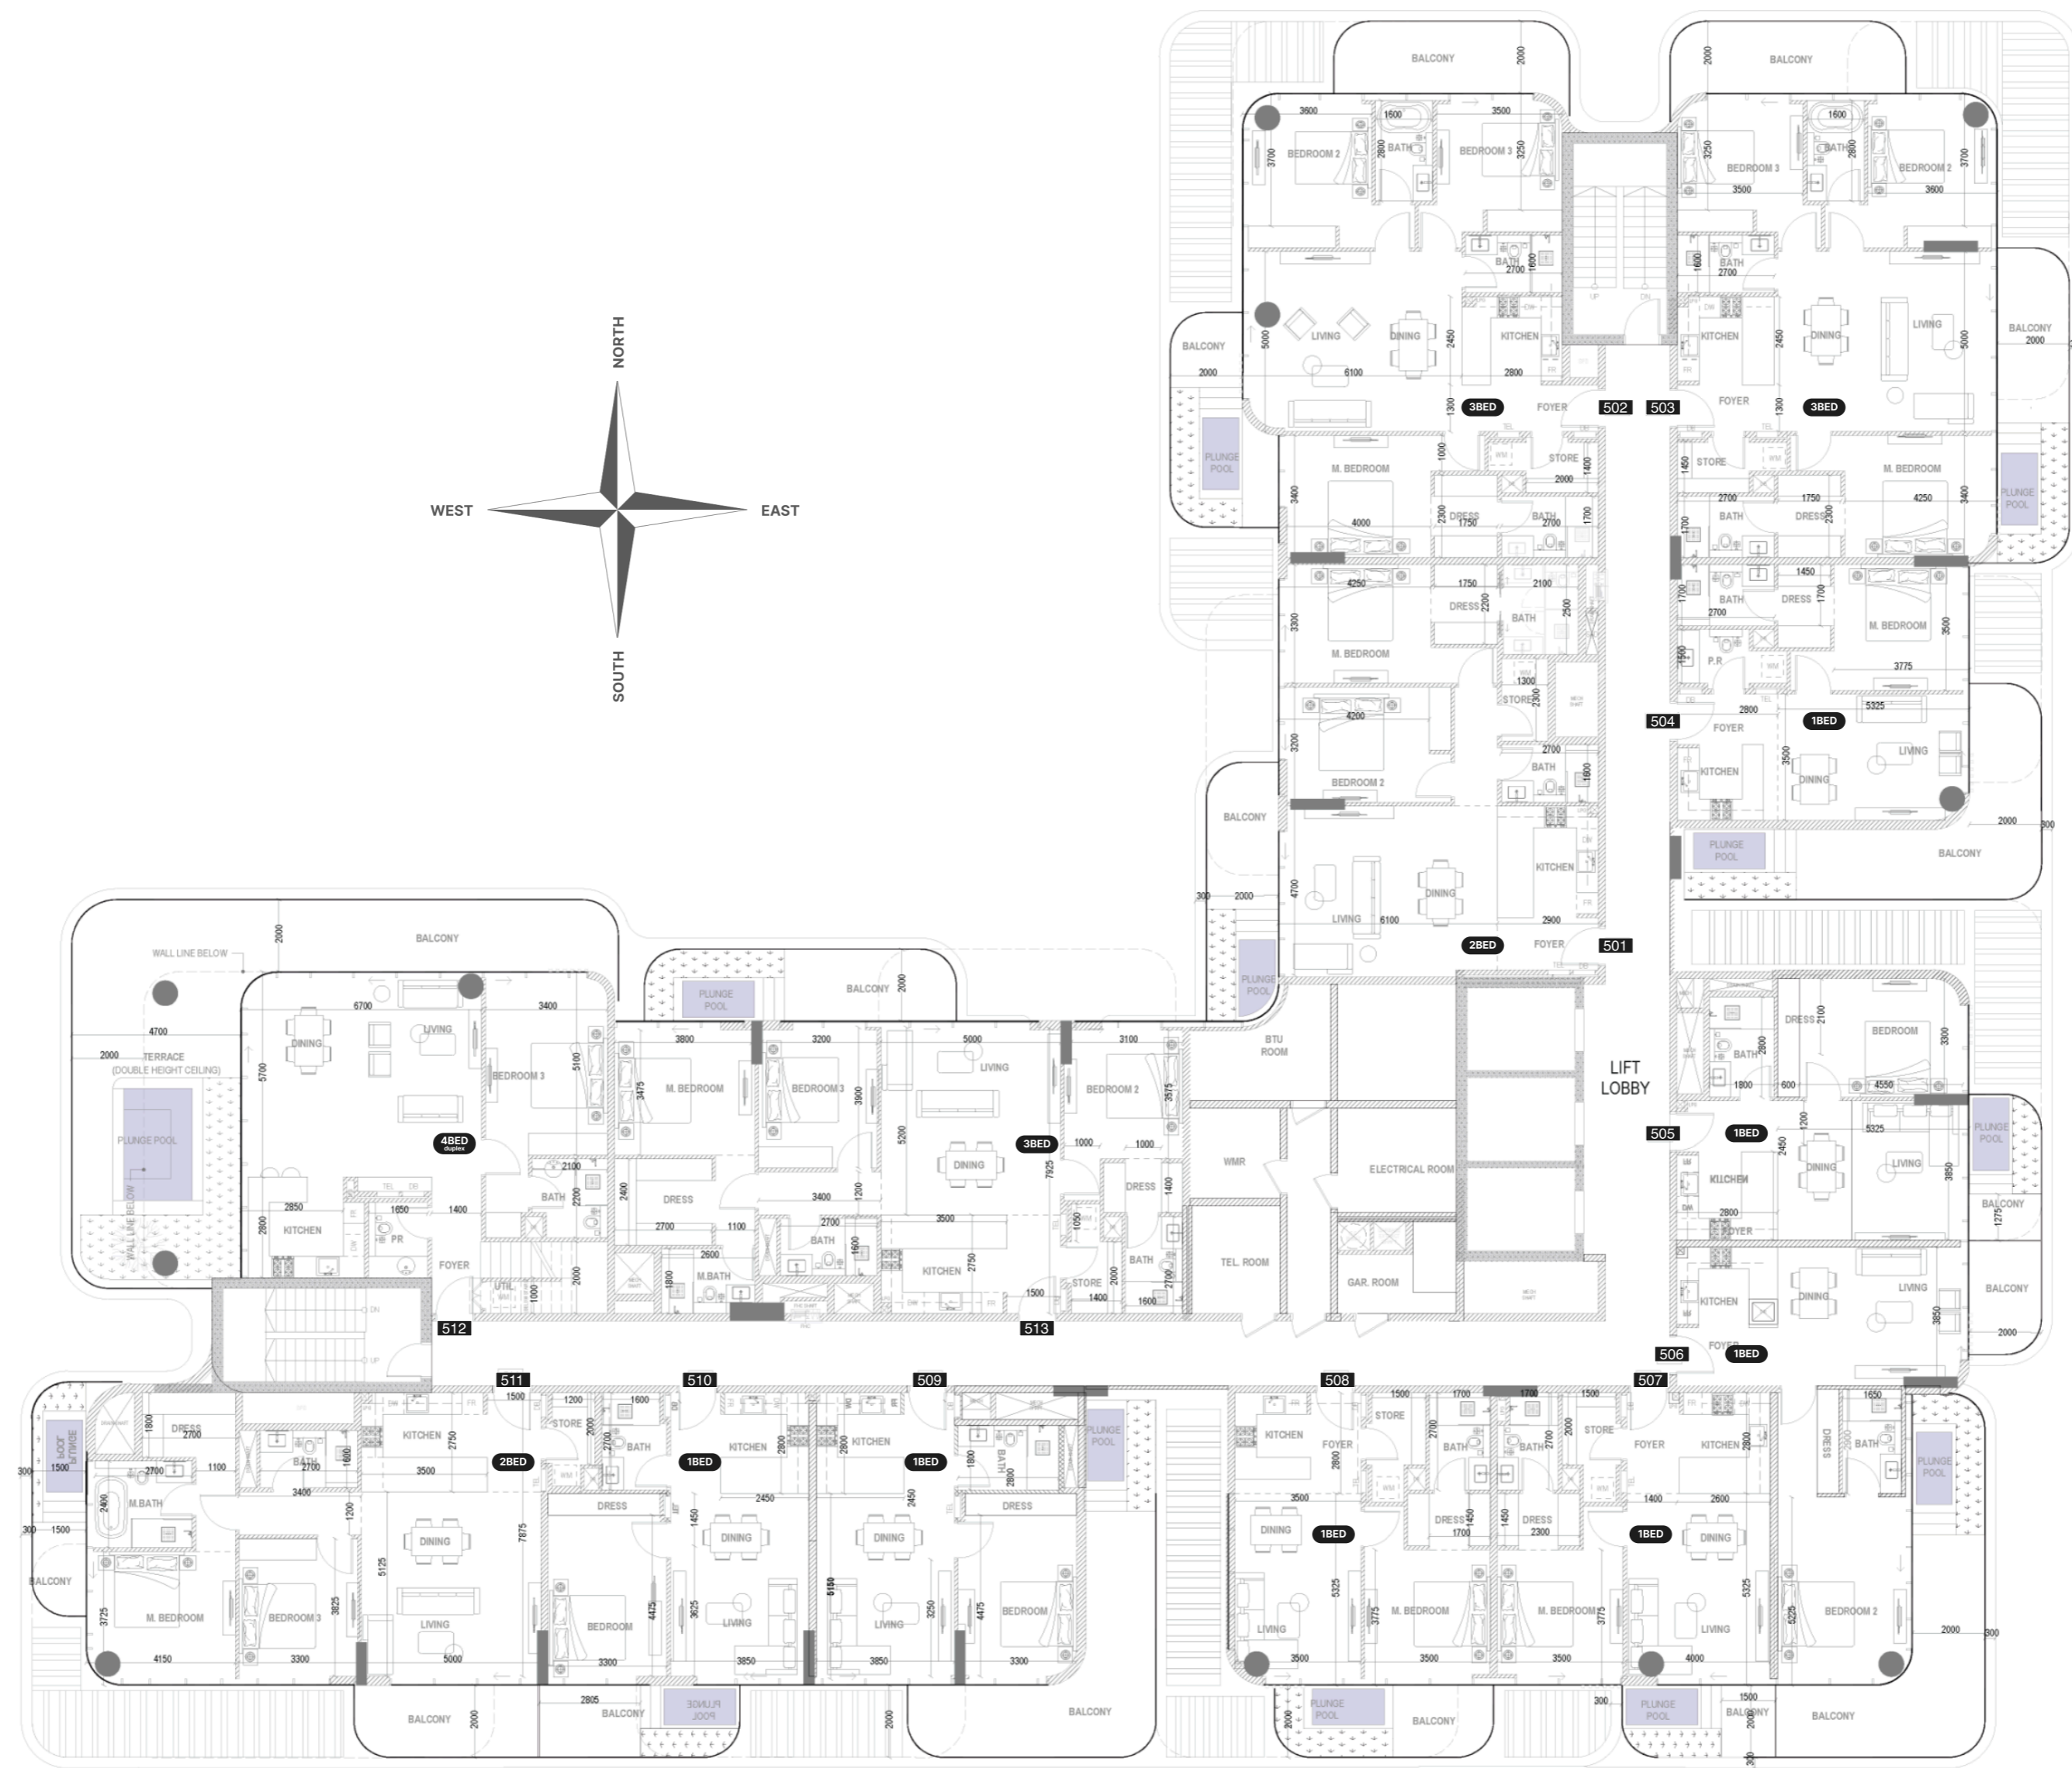

BOUTIQUE RESIDENCES
BRANDED BY
Dubai Islands
MR. EIGHT
BOUTIQUE APARTMENTS
ELEGANCE AND DESIGN
EXCEPTIONAL SERVICE

DUBAI ISLANDS MARINA

DUBAI ISLANDS BAY VIEW

MR. EIGHT DEVELOPMENT