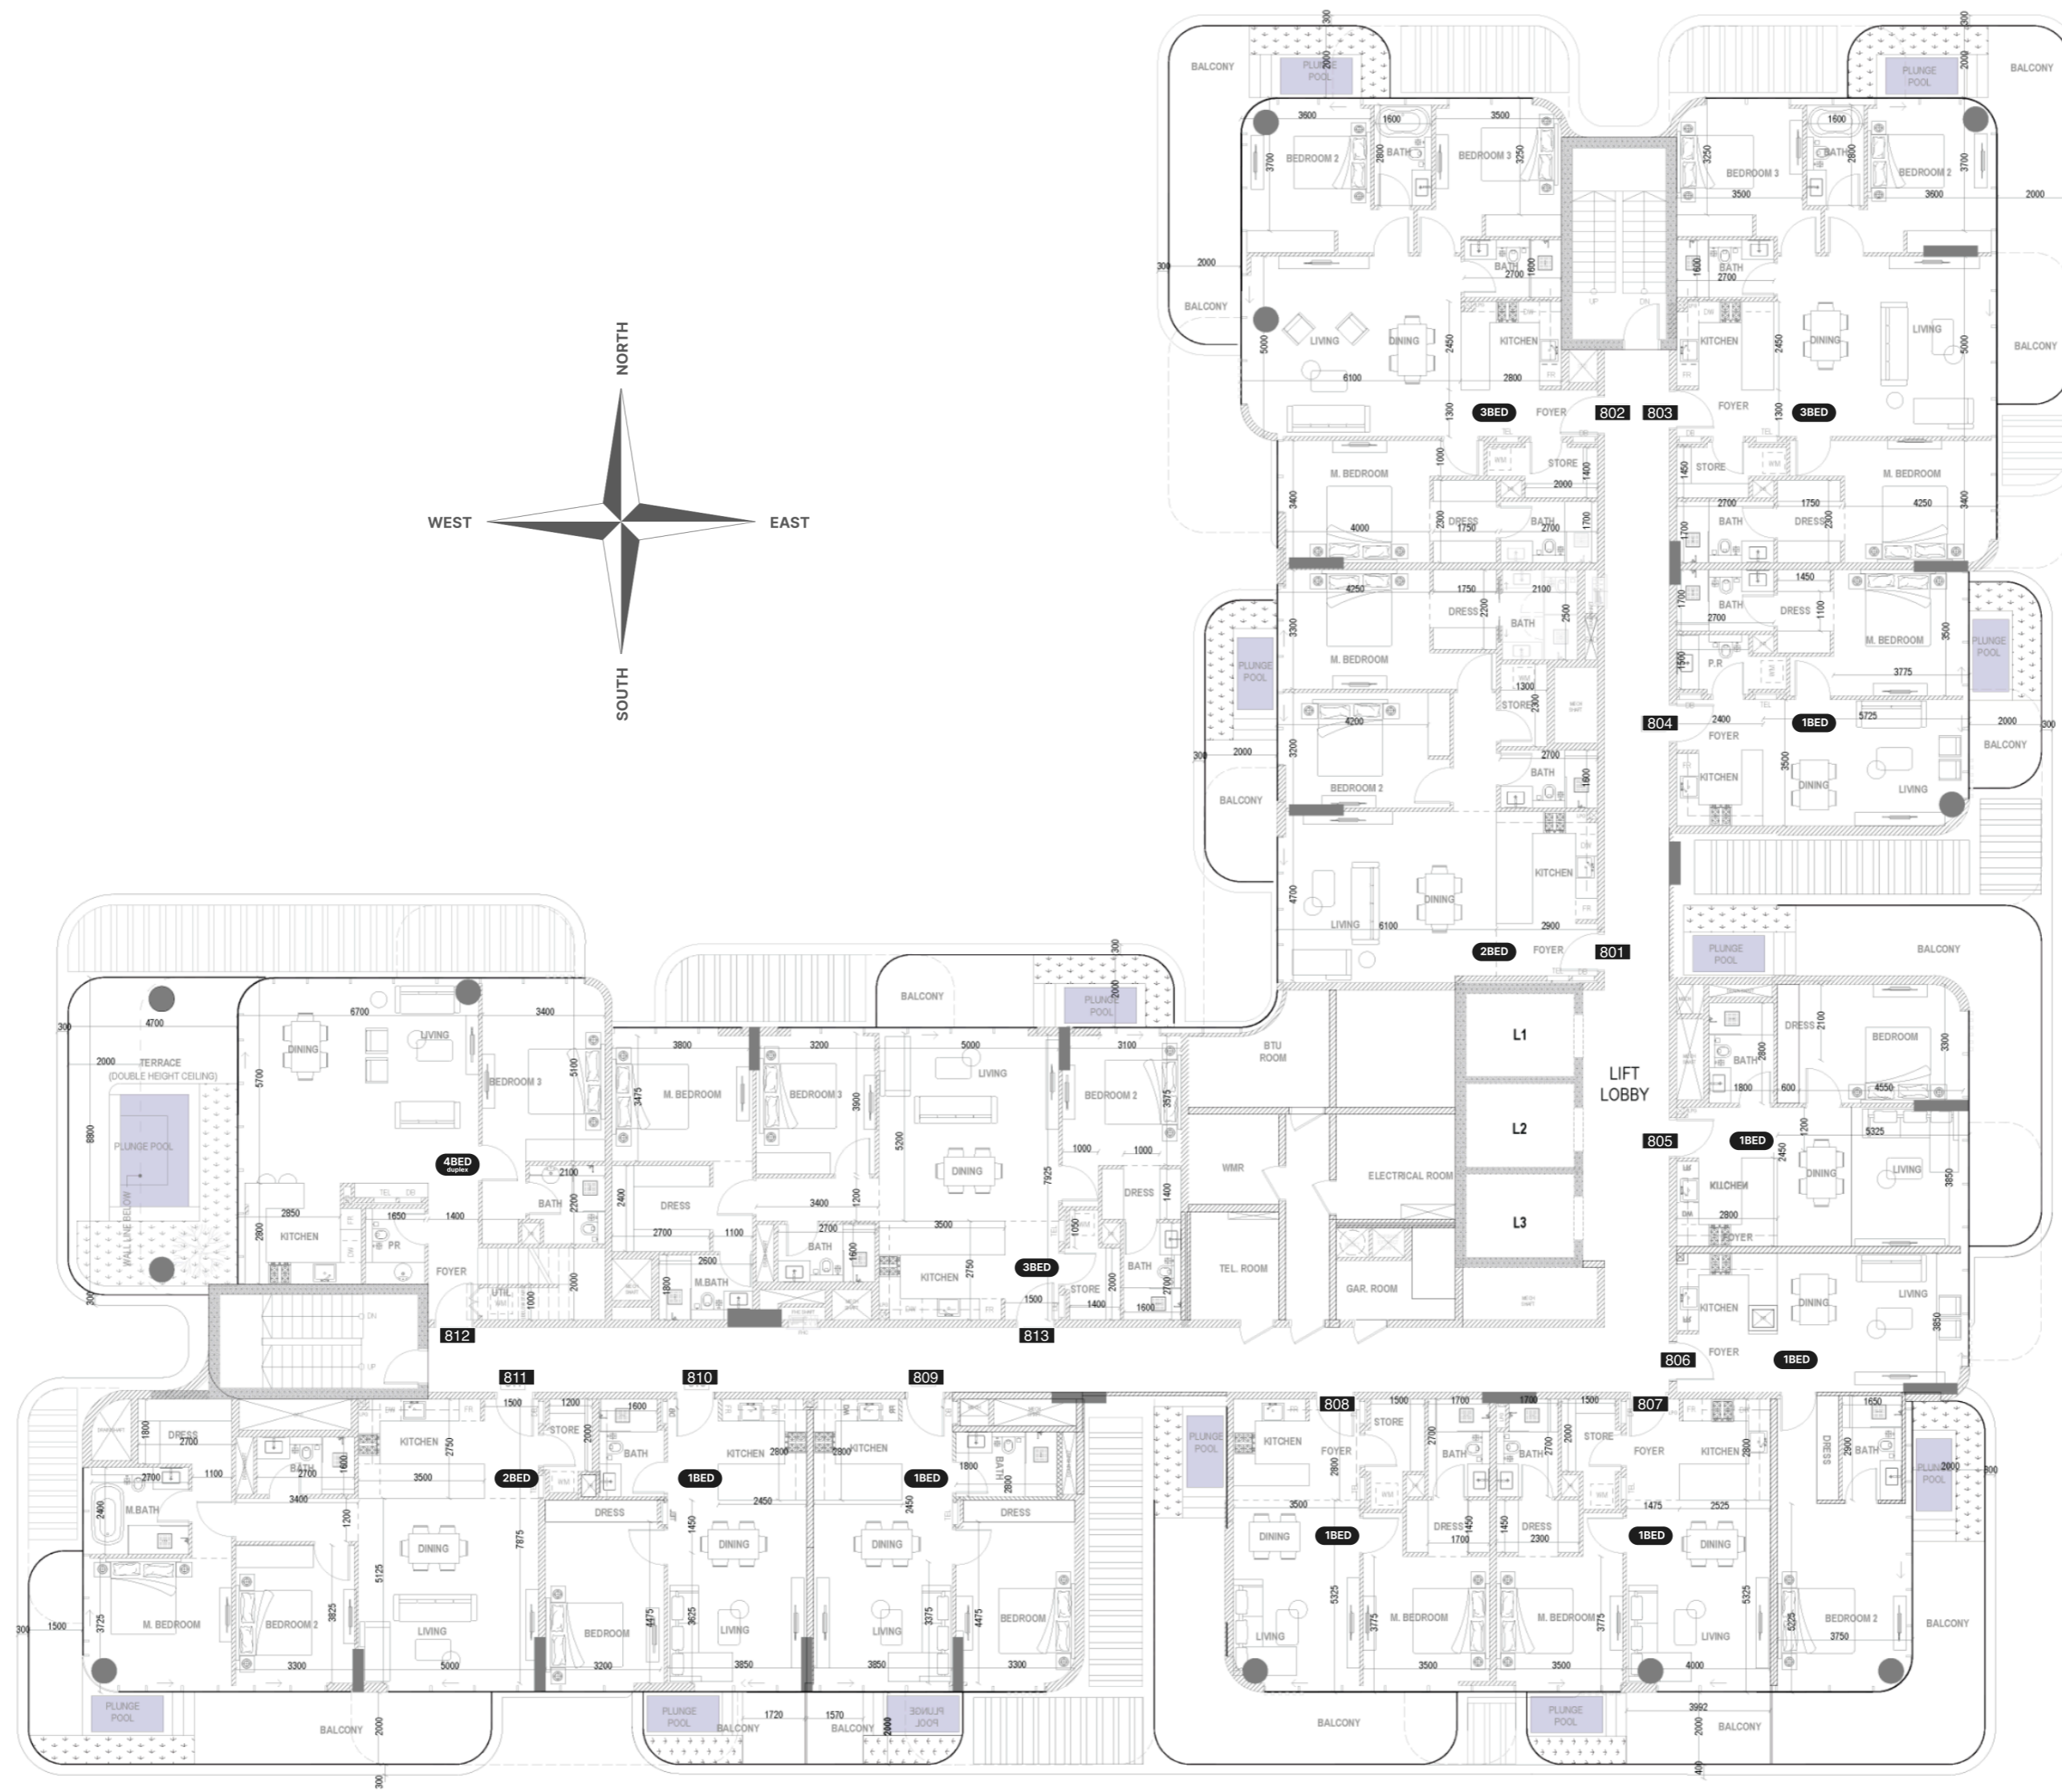

BOUTIQUE RESIDENCES  
BRANDED BY

Dubai Islands  
**MR. EIGHT**  
BOUTIQUE APARTMENTS  
ELEGANCE AND DESIGN  
EXCEPTIONAL SERVICE

DUBAI ISLANDS MARINA

DUBAI ISLANDS BAY VIEW

MR. EIGHT DEVELOPMENT

8-TH FLOOR