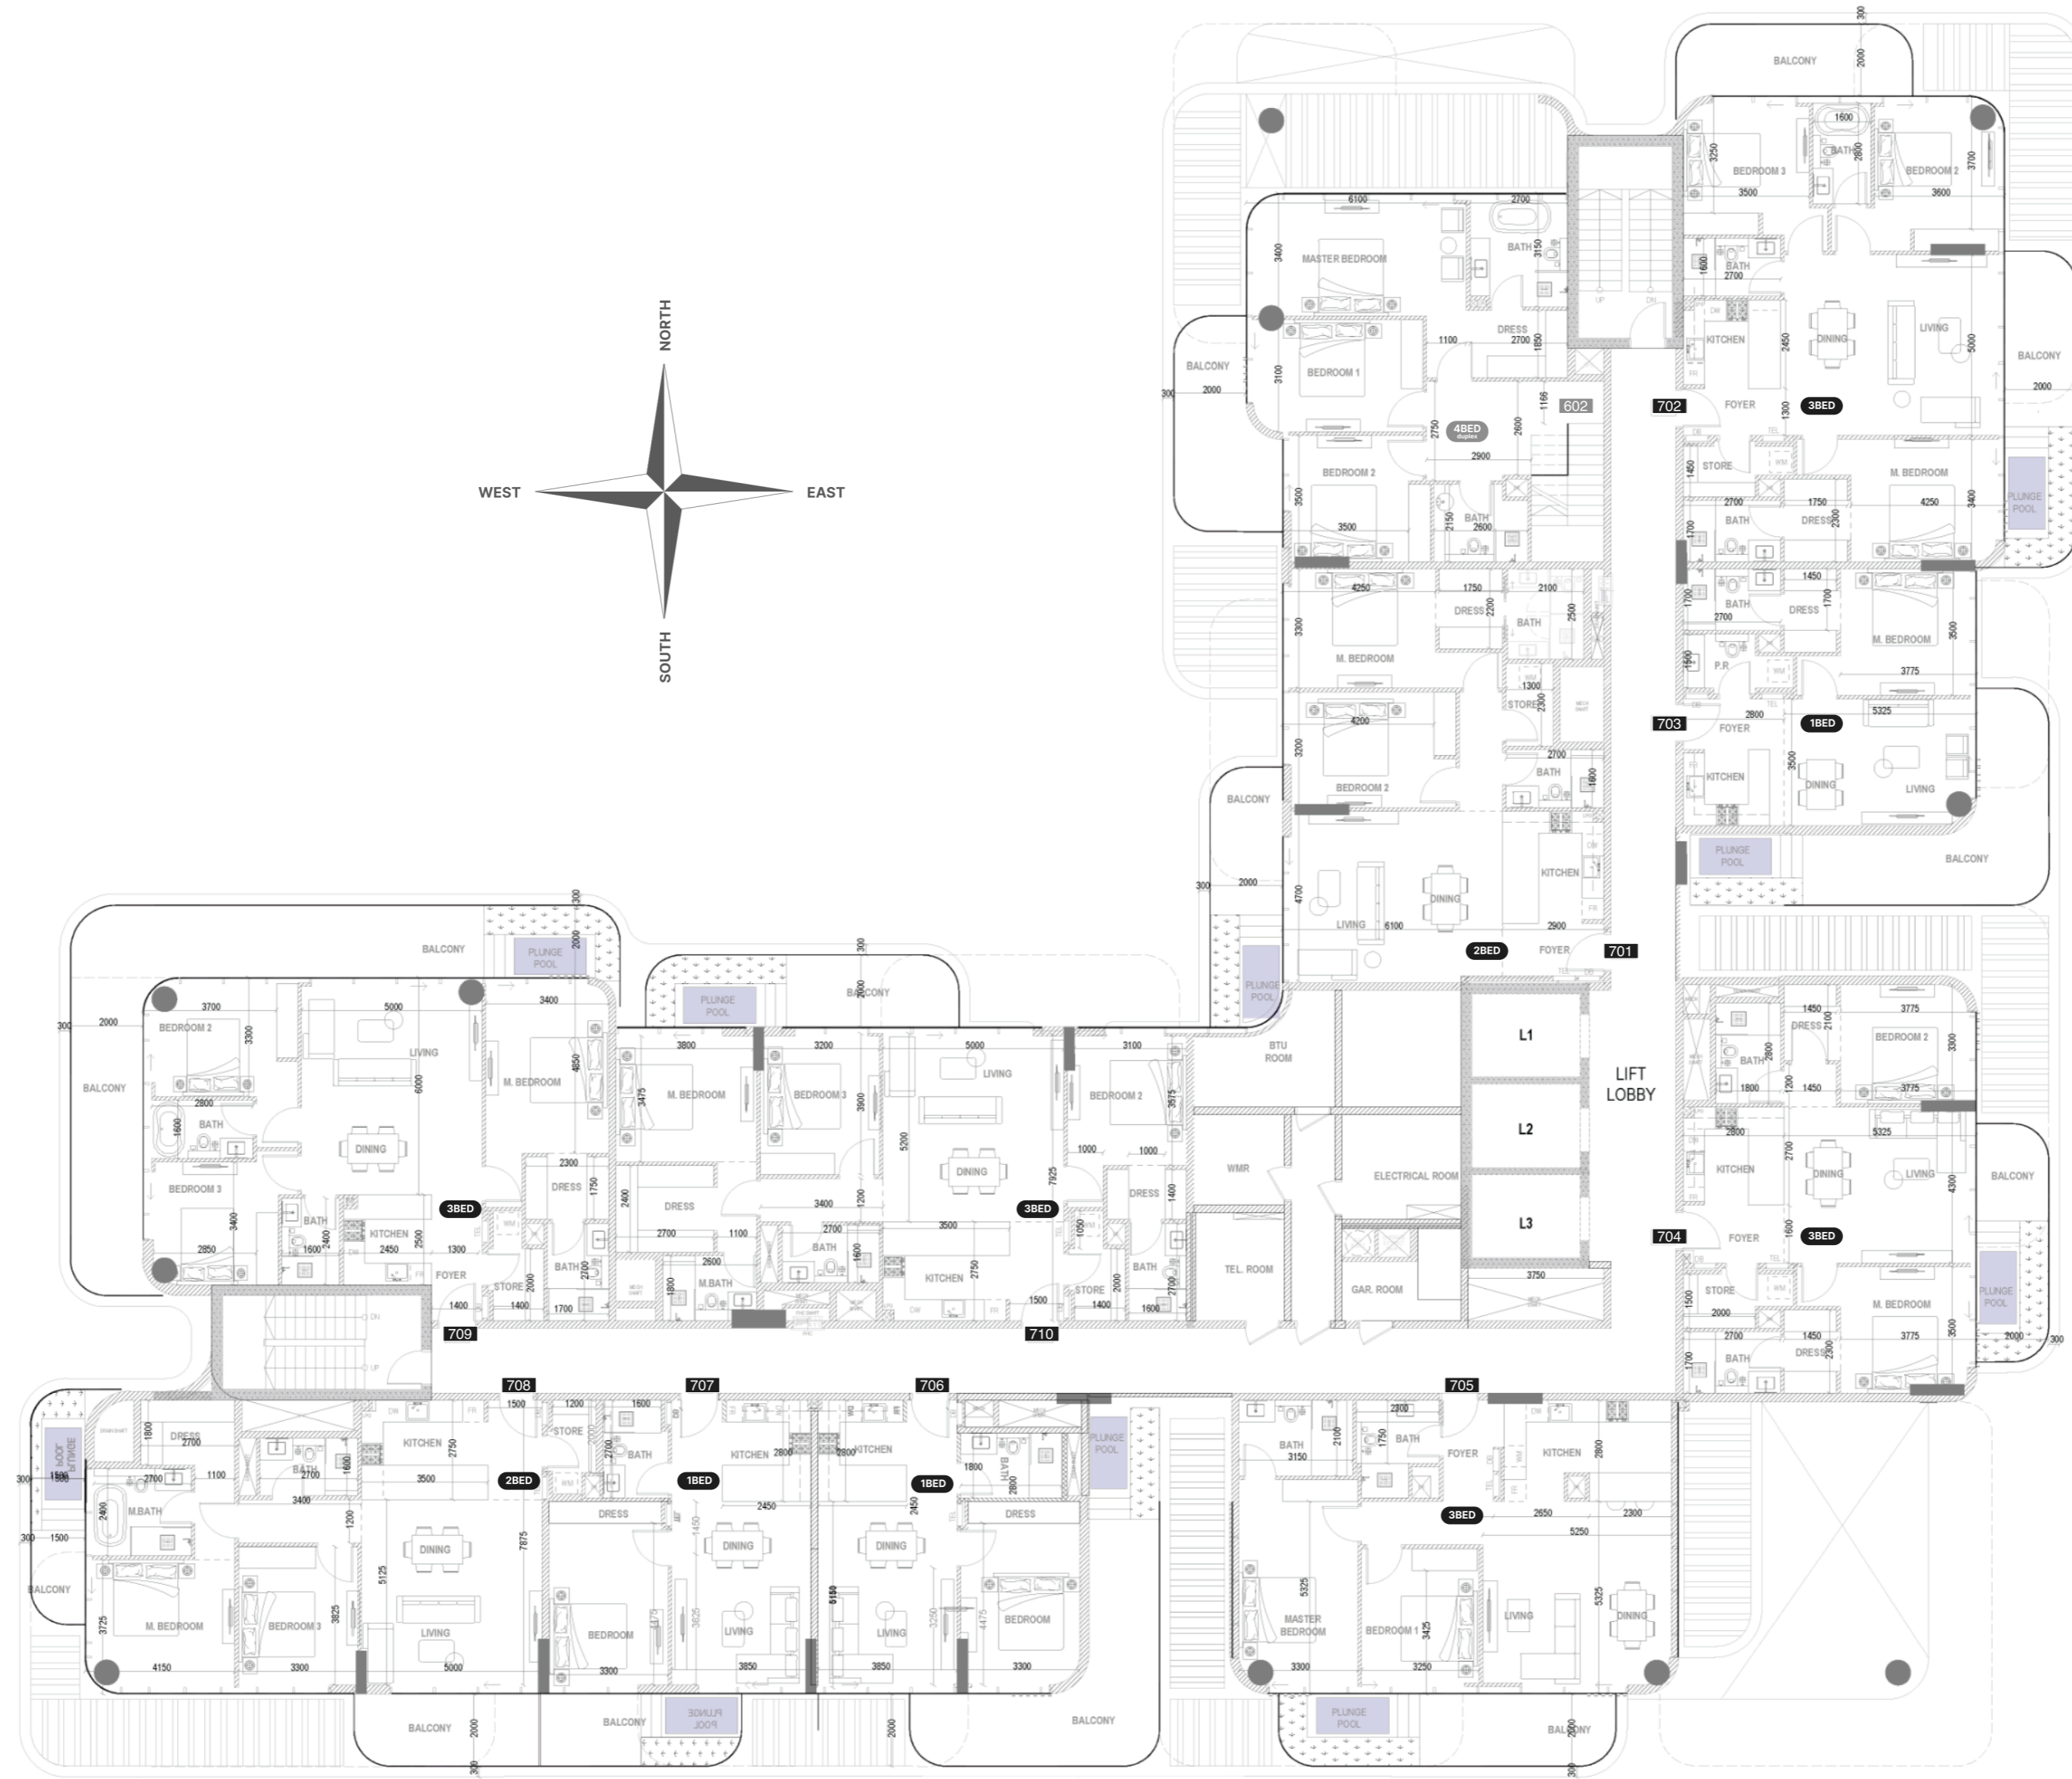

BOUTIQUE RESIDENCES
BRANDED BY

MR. EIGHT

BOUTIQUE APARTMENTS
ELEGANCE AND DESIGN
EXCEPTIONAL SERVICE

DUBAI ISLANDS MARINA