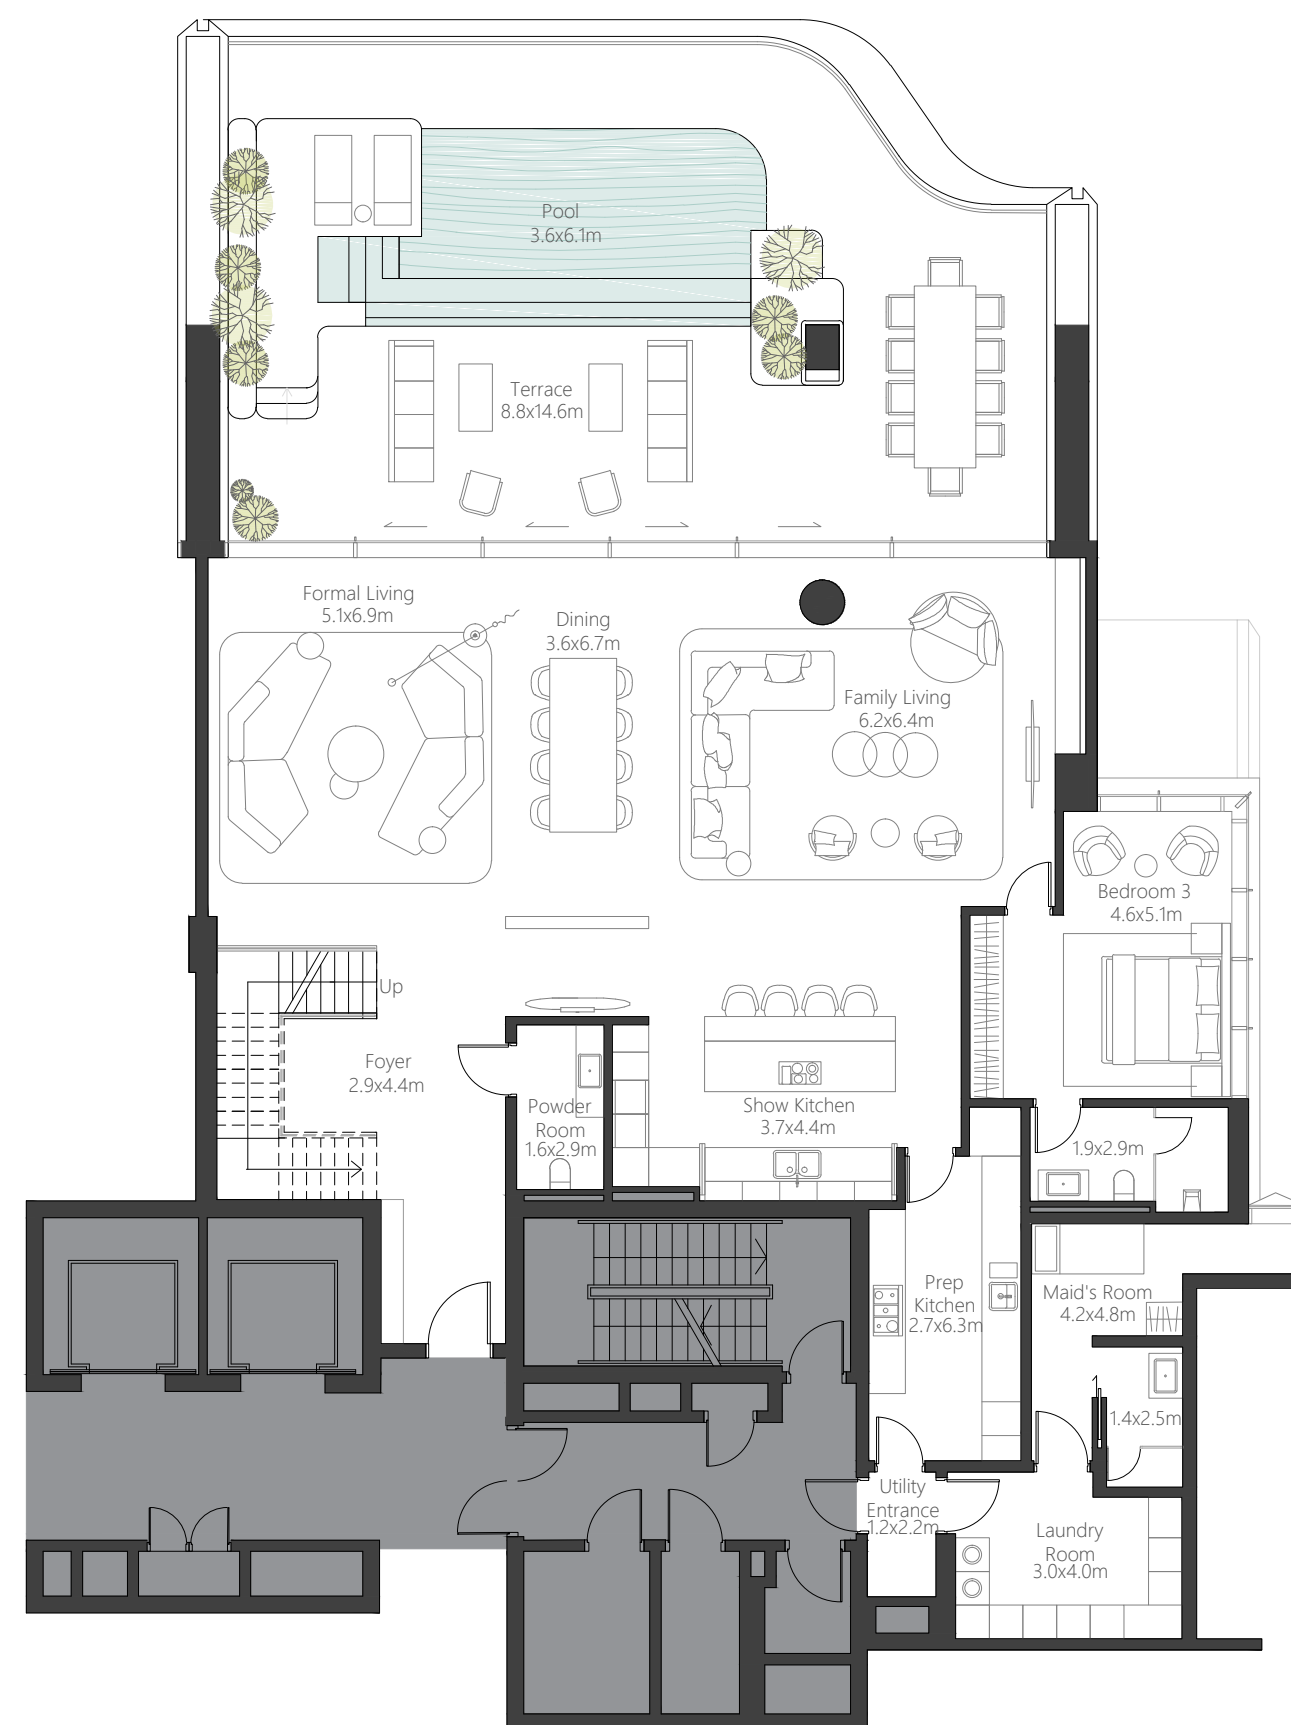

Les images, représentations artistiques, aménagements, décorations intérieures, finitions, appareils et meubles contenus dans cette brochure sont fournis à titre d'illustration uniquement. Rien dans cette brochure et/ou tout document ou communication accompagnant d'OMNIYAT (qu'il soit verbal ou écrit) ne constitue une promesse, représentation et/ou garantie sous quelque forme que ce soit. OMNIYAT se réserve le droit de remplacer à tout moment et sans préavis tout ou partie des matériaux, appareils, équipements, installations et autres détails de construction et de conception spécifiés ici par des matériaux, appareils, équipements et/ou installations similaires de qualité égale ou supérieure, à la seule discrétion d'OMNIYAT. Toutes les superficies et dimensions sont approximatives et peuvent être modifiées à tout moment sans préavis.