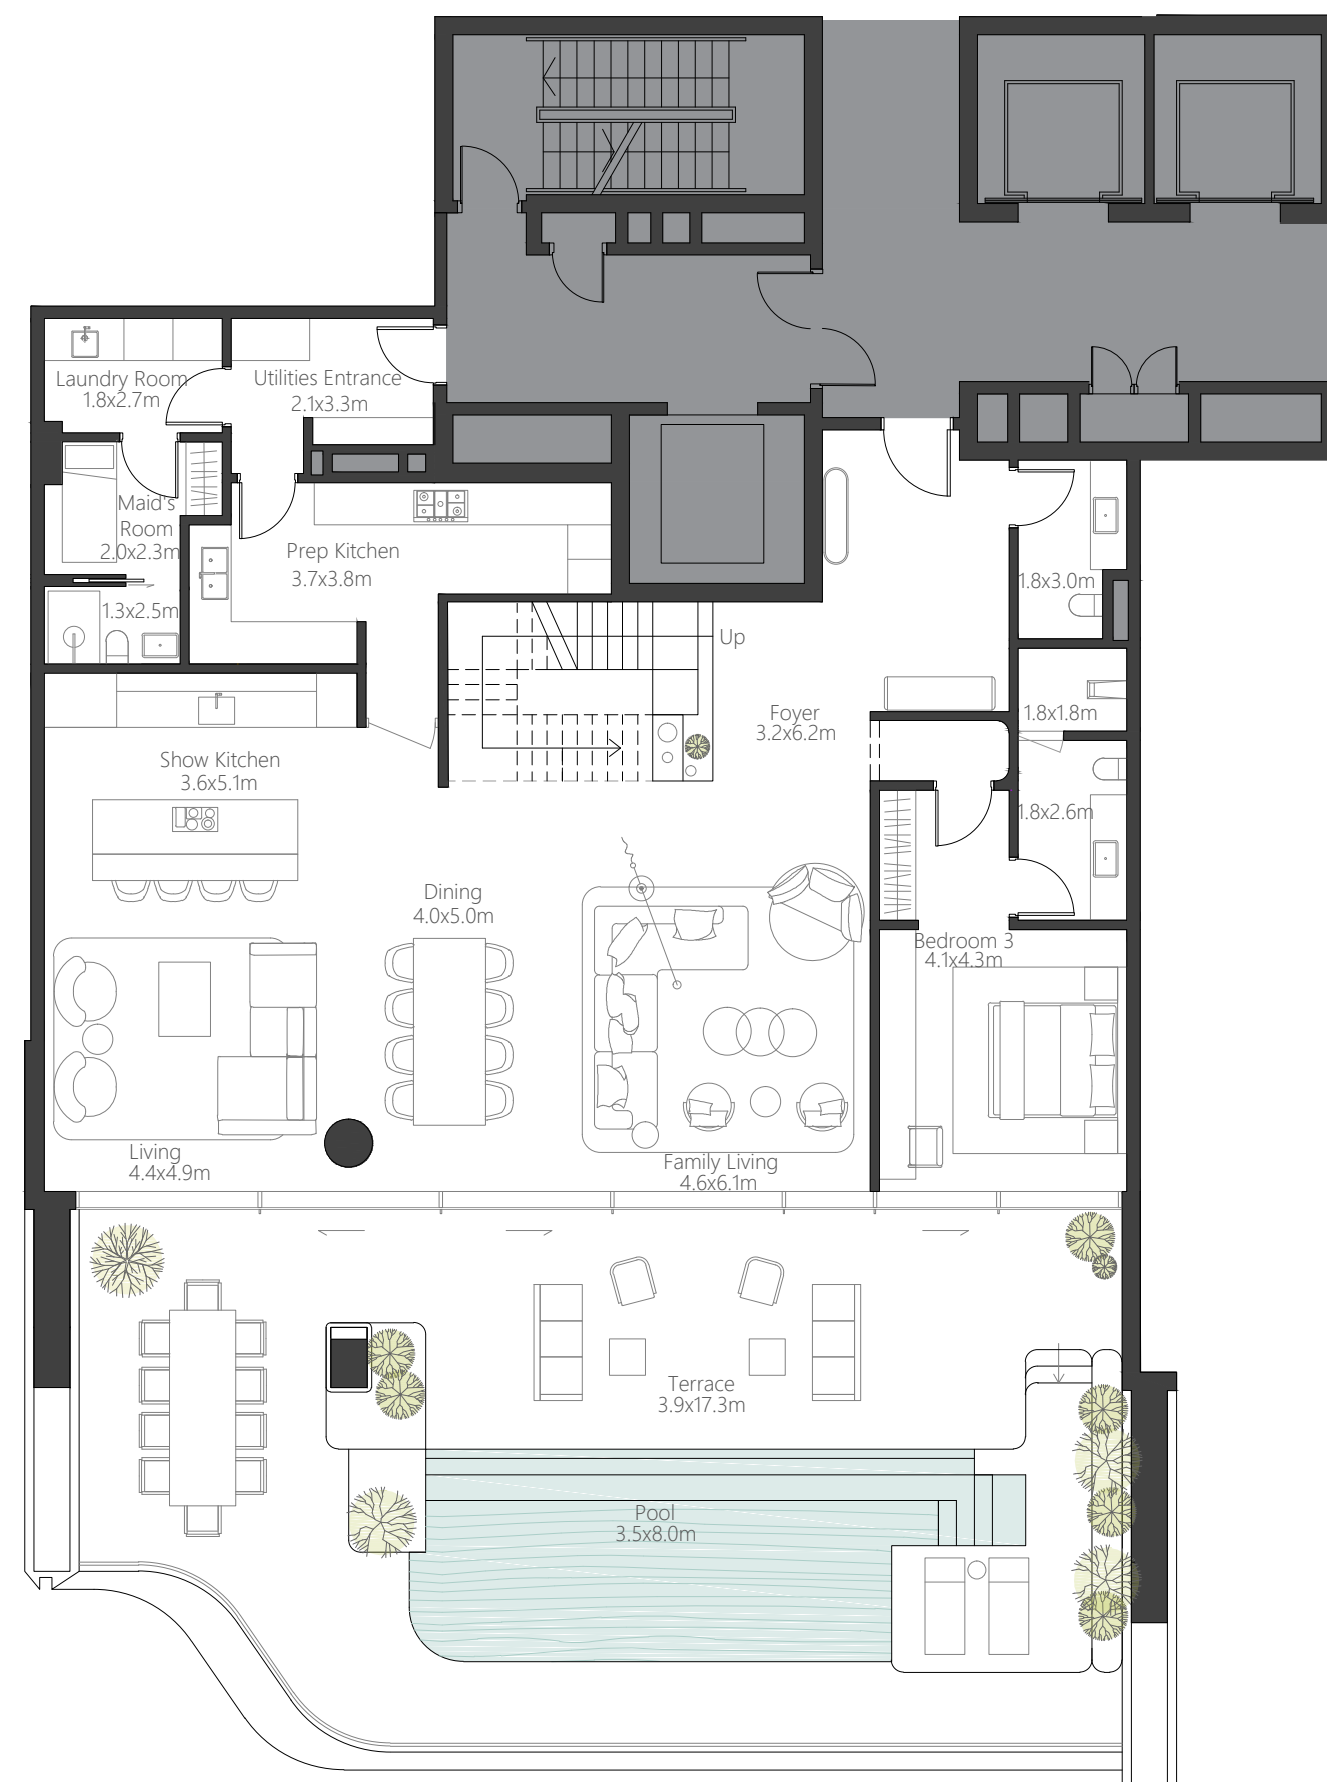

THE ALBA

RESIDENCES, DUBAI

DORCHESTER COLLECTION

DUPLEX 3 CHAMBRES

Résidence	369 sq.m.	3,971 sq.ft.
Terrasse	150 sq.m.	1,614 sq.ft.
Total	519 sq.m.	5,586 sq.ft.

Vue sur l'océan

Vue sur la ligne d'horizon de la ville

Vue sur la ligne d'horizon de la marina

Vue sur la plage

INFERIEUR

SUPERIEUR

Les images, représentations artistiques, aménagements, décorations intérieures, finitions, appareils et meubles contenus dans cette brochure sont fournis à titre d'illustration uniquement. Rien dans cette brochure et/ou tout document ou communication accompagnant d'OMNIYAT (qu'il soit verbal ou écrit) ne constitue une promesse, représentation et/ou garantie sous quelque forme que ce soit. OMNIYAT se réserve le droit de remplacer à tout moment et sans préavis tout ou partie des matériaux, appareils, équipements, installations et autres détails de construction et de conception spécifiés ici par des matériaux, appareils, équipements et/ou installations similaires de qualité égale ou supérieure, à la seule discrétion d'OMNIYAT. Toutes les superficies et dimensions sont approximatives et peuvent être modifiées à tout moment sans préavis.