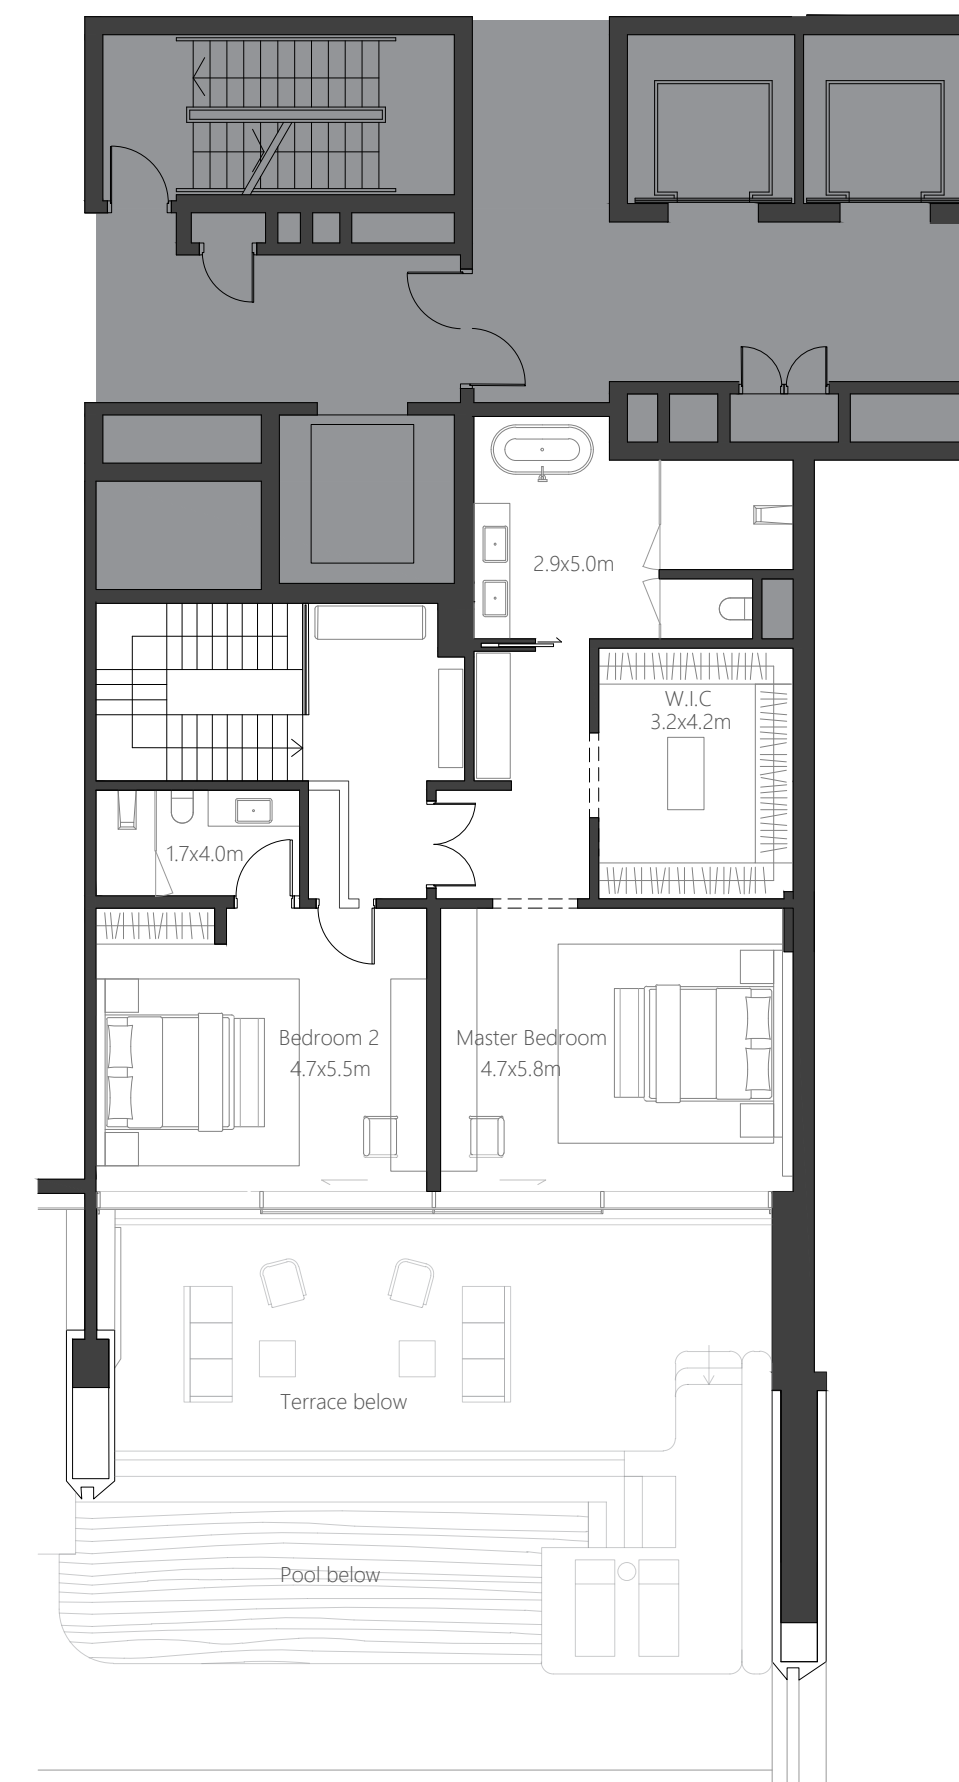

SUPERIEUR

Les images, représentations artistiques, aménagements, décorations intérieures, finitions, appareils et meubles contenus dans cette brochure sont fournis à titre d'illustration uniquement. Rien dans cette brochure et/ou tout document ou communication accompagnant d'OMNIYAT (qu'il soit verbal ou écrit) ne constitue une promesse, représentation et/ou garantie sous quelque forme que ce soit. OMNIYAT se réserve le droit de remplacer à tout moment et sans préavis tout ou partie des matériaux, appareils, équipements, installations et autres détails de construction et de conception spécifiés ici par des matériaux, appareils, équipements et/ou installations similaires de qualité égale ou supérieure, à la seule discrétion d'OMNIYAT. Toutes les superficies et dimensions sont approximatives et peuvent être modifiées à tout moment sans préavis.