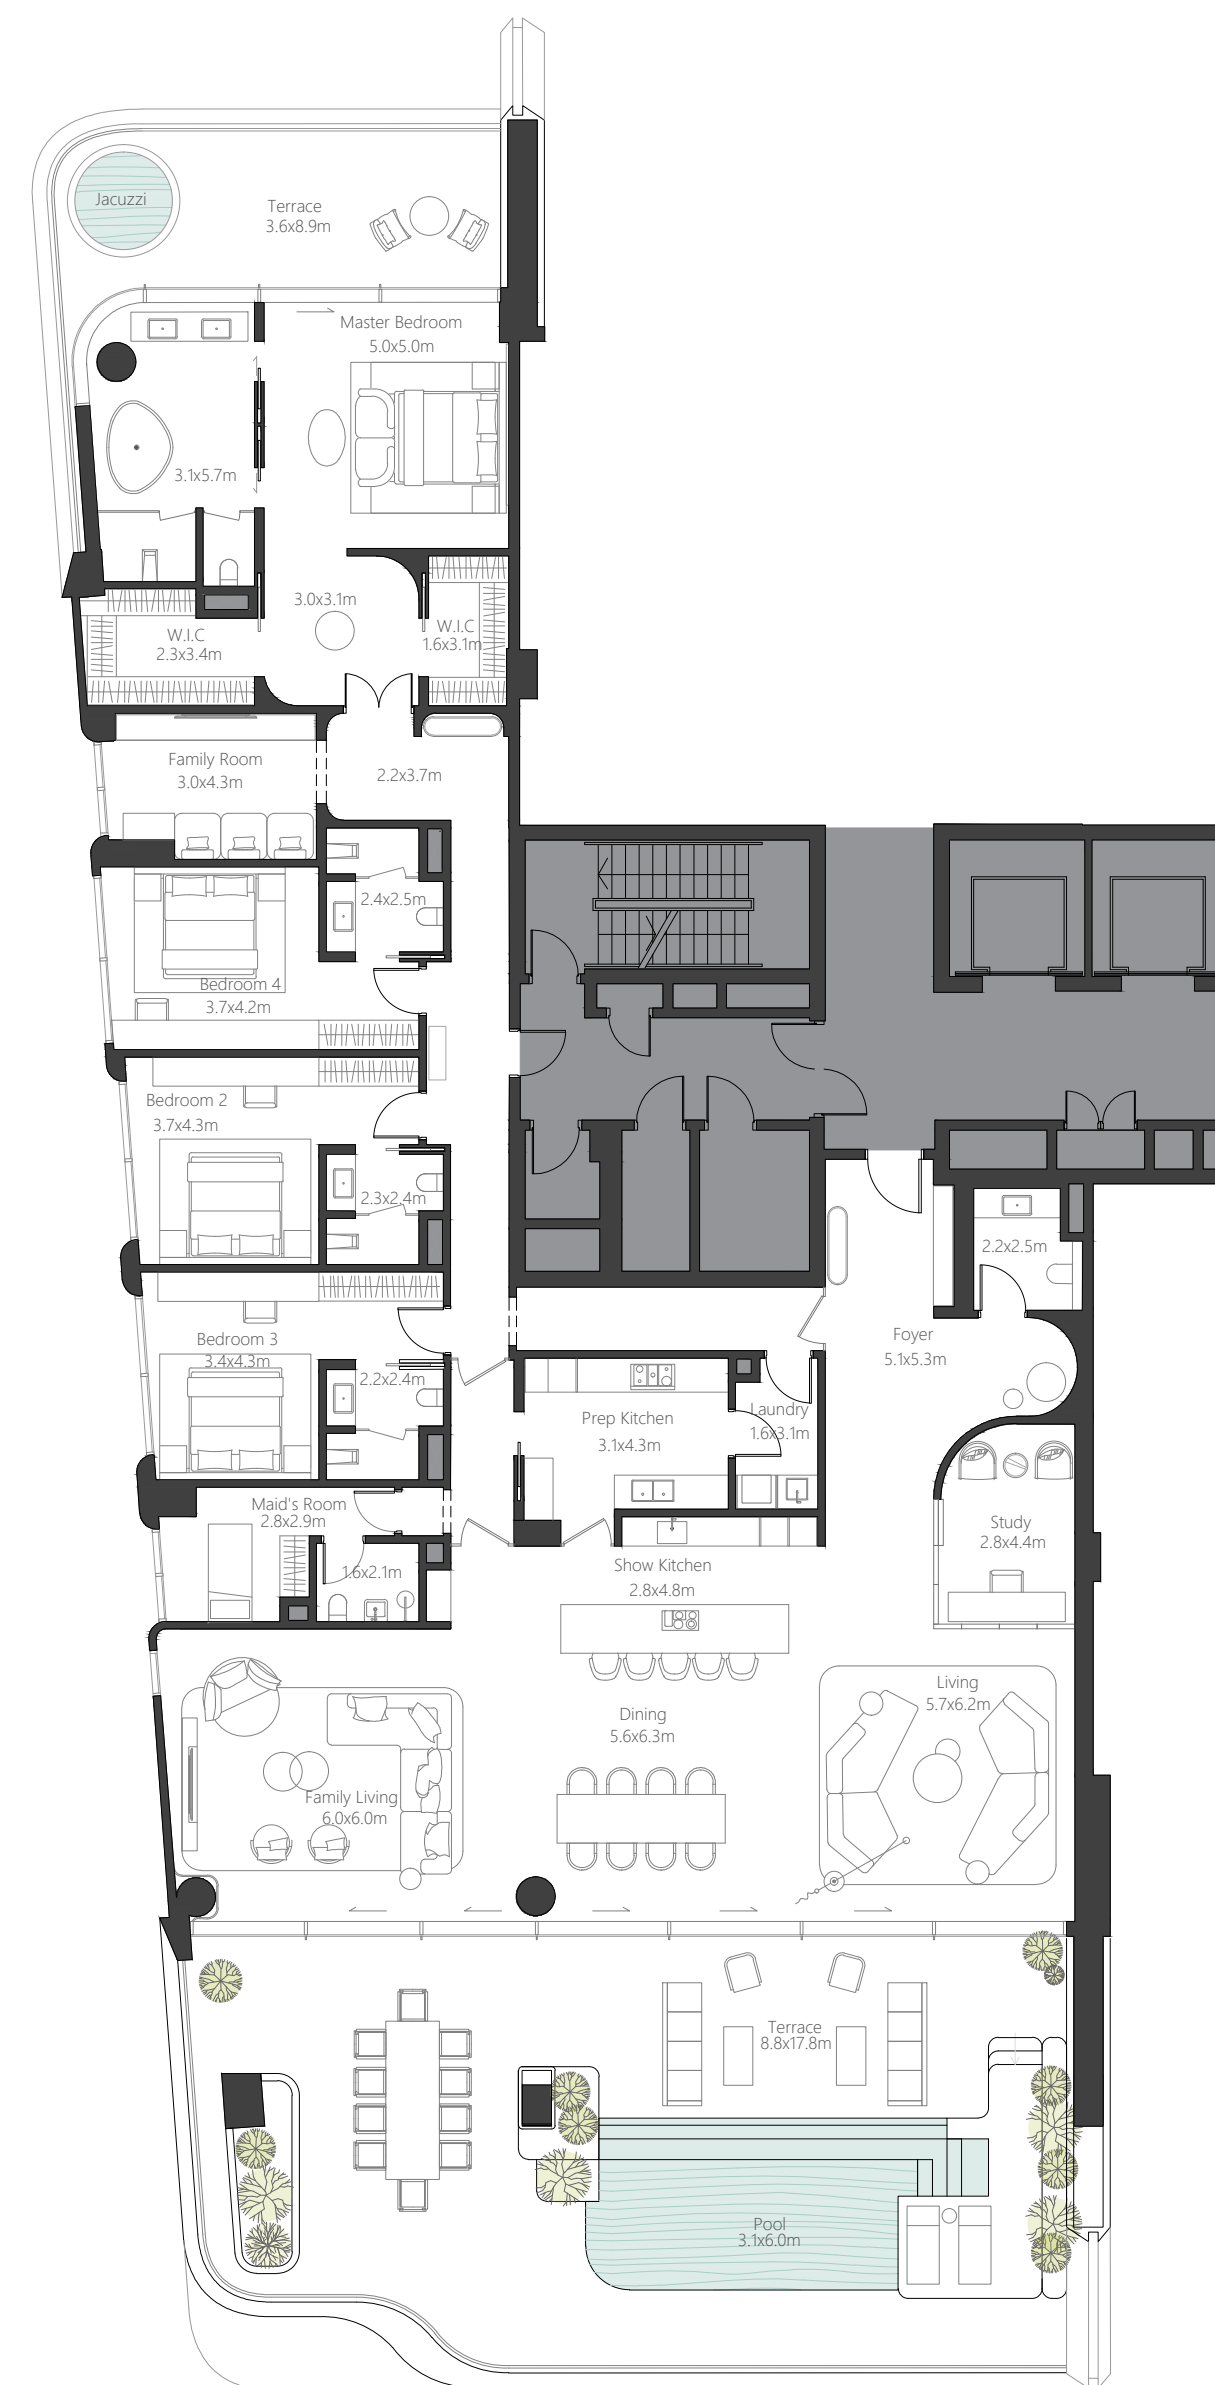

Les images, représentations artistiques, aménagements, décorations intérieures, finitions, appareils et meubles contenus dans cette brochure sont fournis à titre d'illustration uniquement. Rien dans cette brochure et/ou tout document ou communication accompagnant d'OMNIYAT (qu'il soit verbal ou écrit) ne constitue une promesse, représentation et/ou garantie sous quelque forme que ce soit. OMNIYAT se réserve le droit de remplacer à tout moment et sans préavis tout ou partie des matériaux, appareils, équipements, installations et autres détails de construction et de conception spécifiés ici par des matériaux, appareils, équipements et/ou installations similaires de qualité égale ou supérieure, à la seule discrétion d'OMNIYAT. Toutes les superficies et dimensions sont approximatives et peuvent être modifiées à tout moment sans préavis.