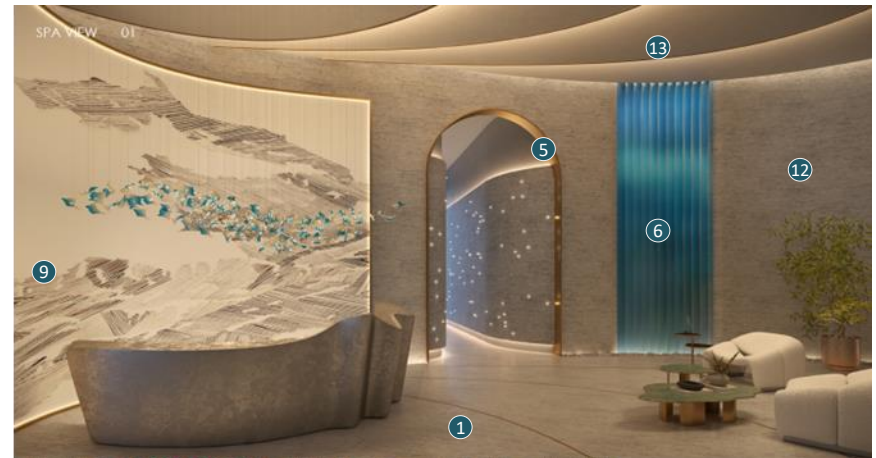

SPA | Callouts

- 1 Teak Wood Marble – Flooring & Walls
- 2 Invisible Grey Nuovalato Marble – Flooring
- 3 Blue Onyx – Accent Walls
- 4 Calacatta Oro Classic Marble with Azul Boquira – Flooring
- 5 Champagne Metal Trim – General Details
- 6 Laminated Mesh Glass – Feature Wall
- 7 Textured Frosted Glass – Partition (not in image)
- 8 Water Ripple Metal - Ceiling Feature (not in image)
- 9 Wallpaper – Feature Behind reception
- 10 Beaded Strings – Dividers
- 11 Laminated Mesh Glass Slats – Accent Wall
- 12 Wallpaper – Wall
- 13 Paint - Ceiling