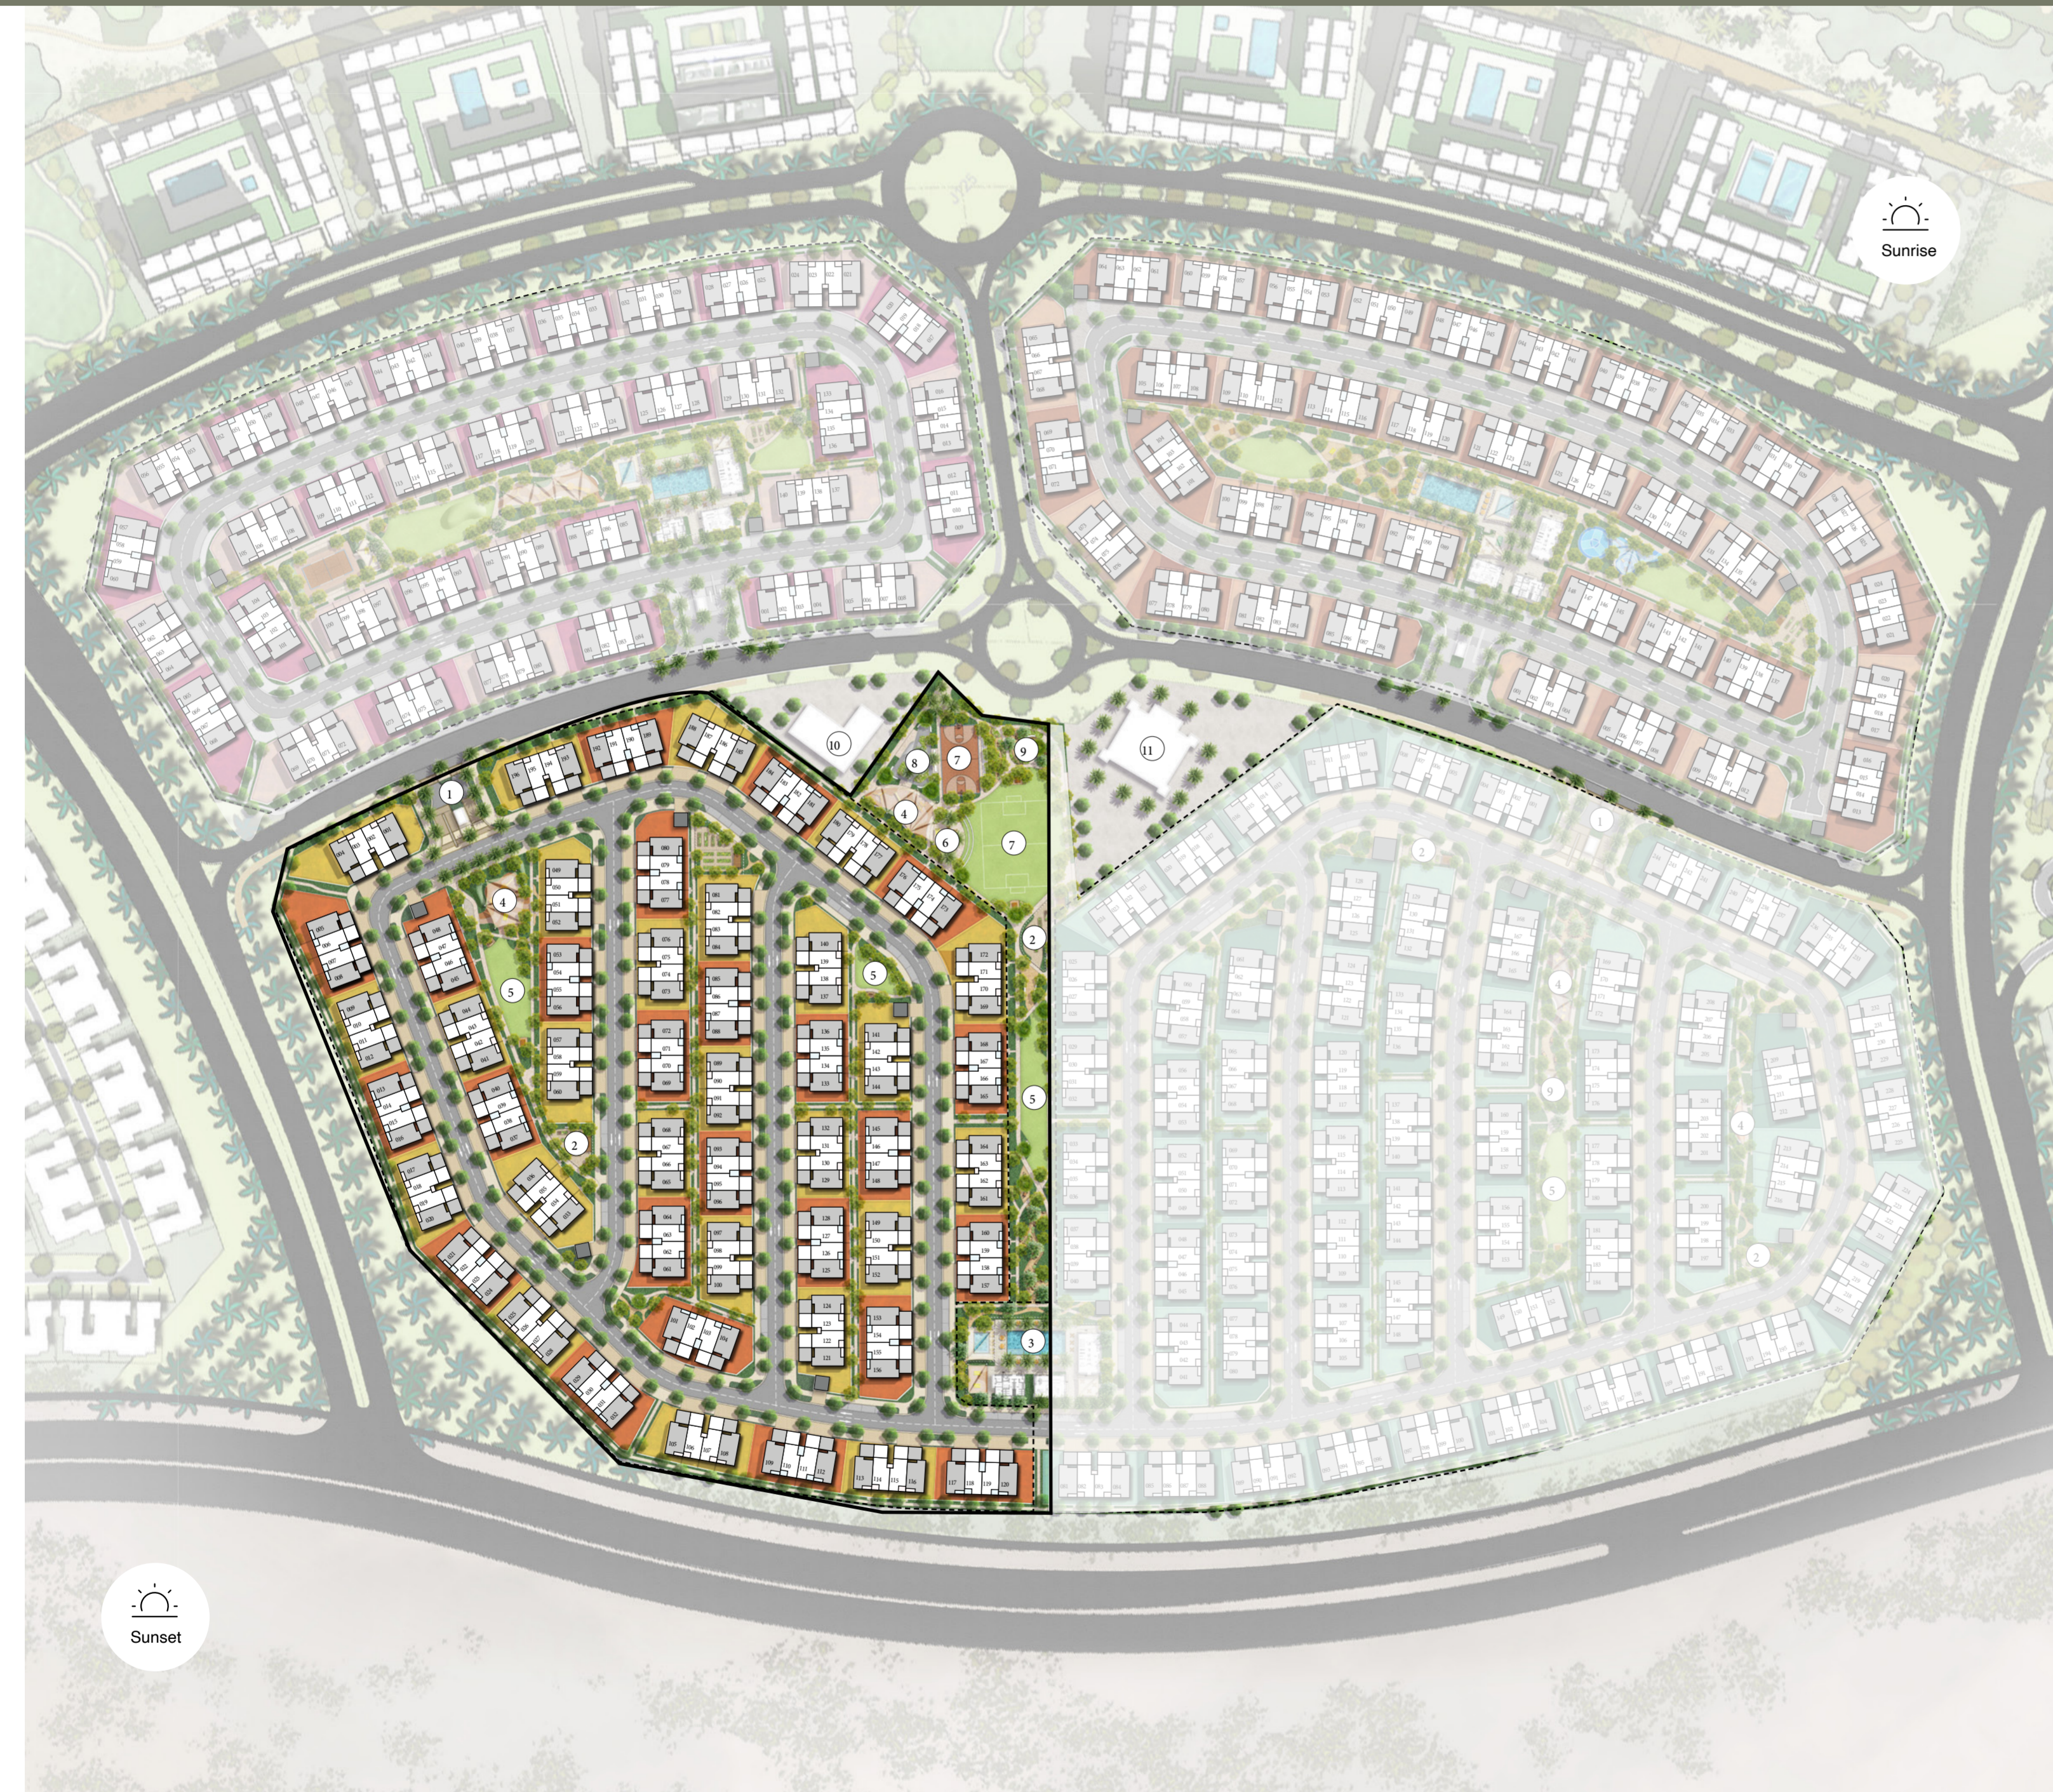

# Greenspoint

EMAAR SOUTH

EMAAR

## AMENITIES

- ① Guardhouse
- ② Community Garden
- ③ Community Center
- ④ Kid's Play
- ⑤ Open Lawn
- ⑥ Game Area
- ⑦ Sport Courts
- ⑧ Skatepark & Scooter Pump Track
- ⑨ Outdoor Fitness | Yoga
- ⑩ Mosque
- ⑪ Nursery

## STYLES

Greenspoint 01

- Style 1: Lana
- Style 2: Ada

Greenspoint 02

- Style 1: Lux
- Style 2: Eve

## TYPES

- ◇ 3 BED ROOM TOWNHOUSE UNIT
- ◆ 4 BED ROOM TOWNHOUSE UNIT
- ◆ UTILITIES