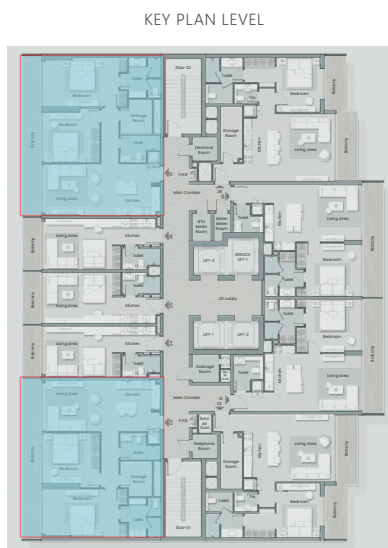

1 BEDROOM+S-TYPE B

LEVEL 2-3 Series 02 & 10

LEVEL 4-17 Series 02 & 08

(APPROX)

Suit Sq.Ft 752.72

Balcony Sq.Ft 142.08

Total Sq.Ft 894.80

HAVELOCK HEIGHTS

1 BEDROOM-TYPE C

LEVEL 2-3 Series 01 & 11
LEVEL 4-16 Series 01 & 09

(APPROX)

Suit Sq.Ft 651.32

Balcony Sq.Ft 126.26

Total Sq.Ft 777.58

HAVELOCK HEIGHTS

2 BEDROOM LEVEL 4-16 Series 03 & 07

(APPROX)	
Suit Sq.Ft	962.62
Balcony Sq.Ft	159.74
Total Sq.Ft	1,122.35

DUPLEX
APARTMENTS

HAVELOCK HEIGHTS

2 BEDROOM DUPLEX TYPE A LEVEL 17 UNIT 1704

(APPROX)	
Suit Sq.Ft	1,360.45
Balcony Sq.Ft	392.88
Total Sq.Ft	1,753.33

Lower Level (17th Floor)

Higher Level (18th Floor)

HAVELOCK HEIGHTS

2 BEDROOM DUPLEX TYPE B LEVEL 19 UNITS 1901 & 1902

(APPROX)	
Suit Sq.Ft	962.62
Balcony Sq.Ft	263.29
Total Sq.Ft	1,215.68

HAVELOCK HEIGHTS