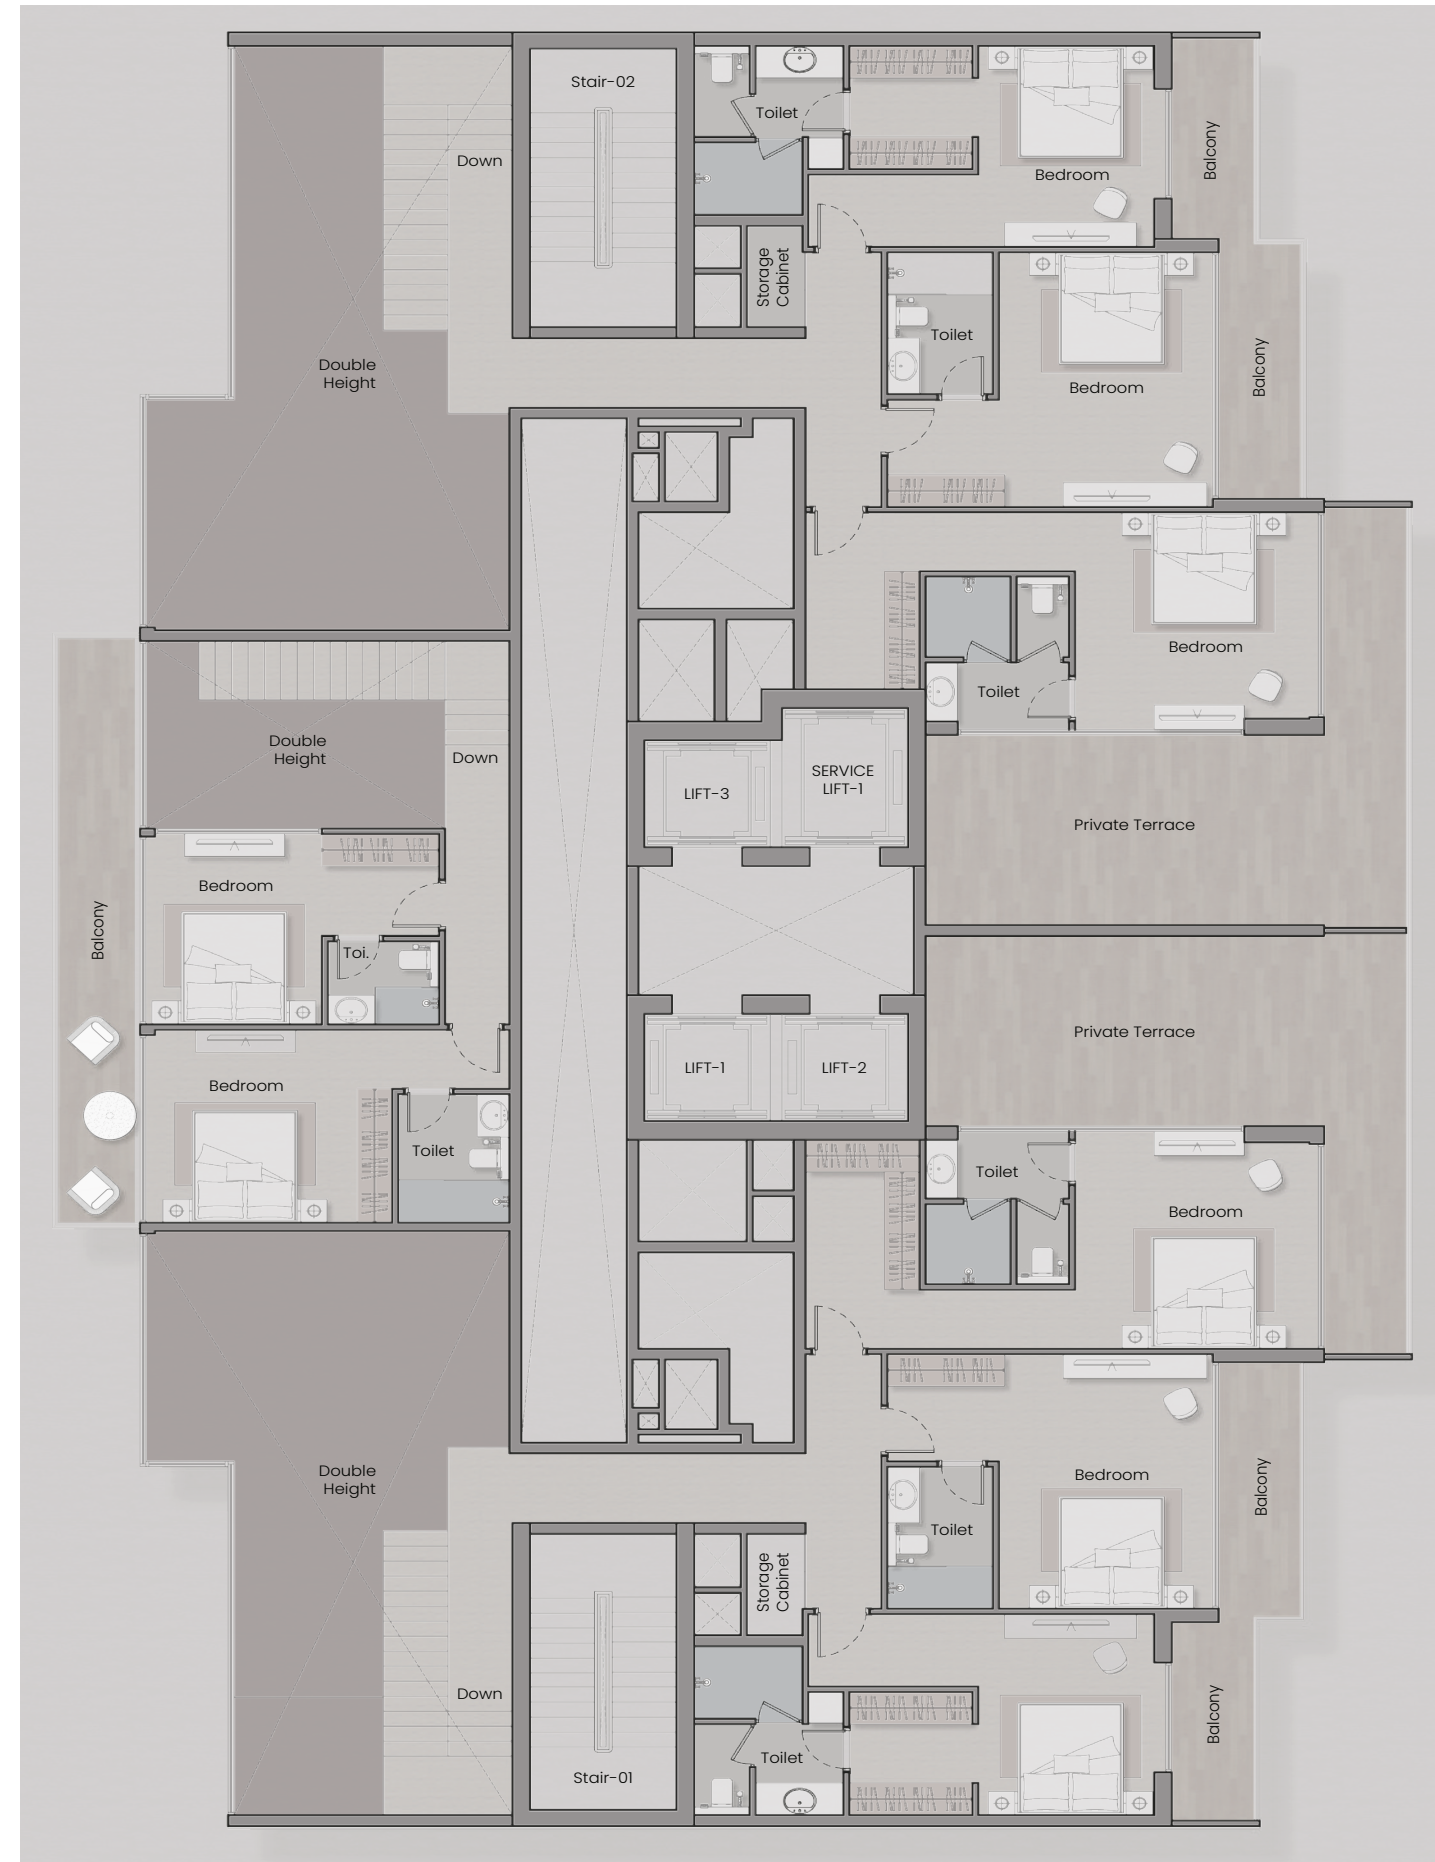

HAVELOCK HEIGHTS

FLOOR PLAN

HAVELOCK HEIGHTS

1ST FLOOR PLAN

CITY VIEW ←

→ POOL VIEW

HAVELOCK HEIGHTS

2ND & 3RD FLOOR PLAN (TYPICAL)

HAVELOCK HEIGHTS

4TH TILL 16TH FLOOR PLAN (TYPICAL)

HAVELOCK HEIGHTS

17TH FLOOR PLAN

HAVELOCK HEIGHTS

18TH FLOOR PLAN

HAVELOCK HEIGHTS

19TH FLOOR PLAN

HAVELOCK HEIGHTS

STUDIO-TYPE 1

LEVEL 1 Unit 102,103,104,105,106

(APPROX)

Suit Sq.Ft 321.95

Balcony Sq.Ft 124.43

Total Sq.Ft 446.38

HAVELOCK HEIGHTS

STUDIO-TYPE 2

LEVEL 2-3 Series 04,05,06,07,08

LEVEL 4-16 Series 04,05,06

(APPROX)

Suit Sq.Ft 321.95

Balcony Sq.Ft 53.50

Total Sq.Ft 375.45

LEVEL 2-3