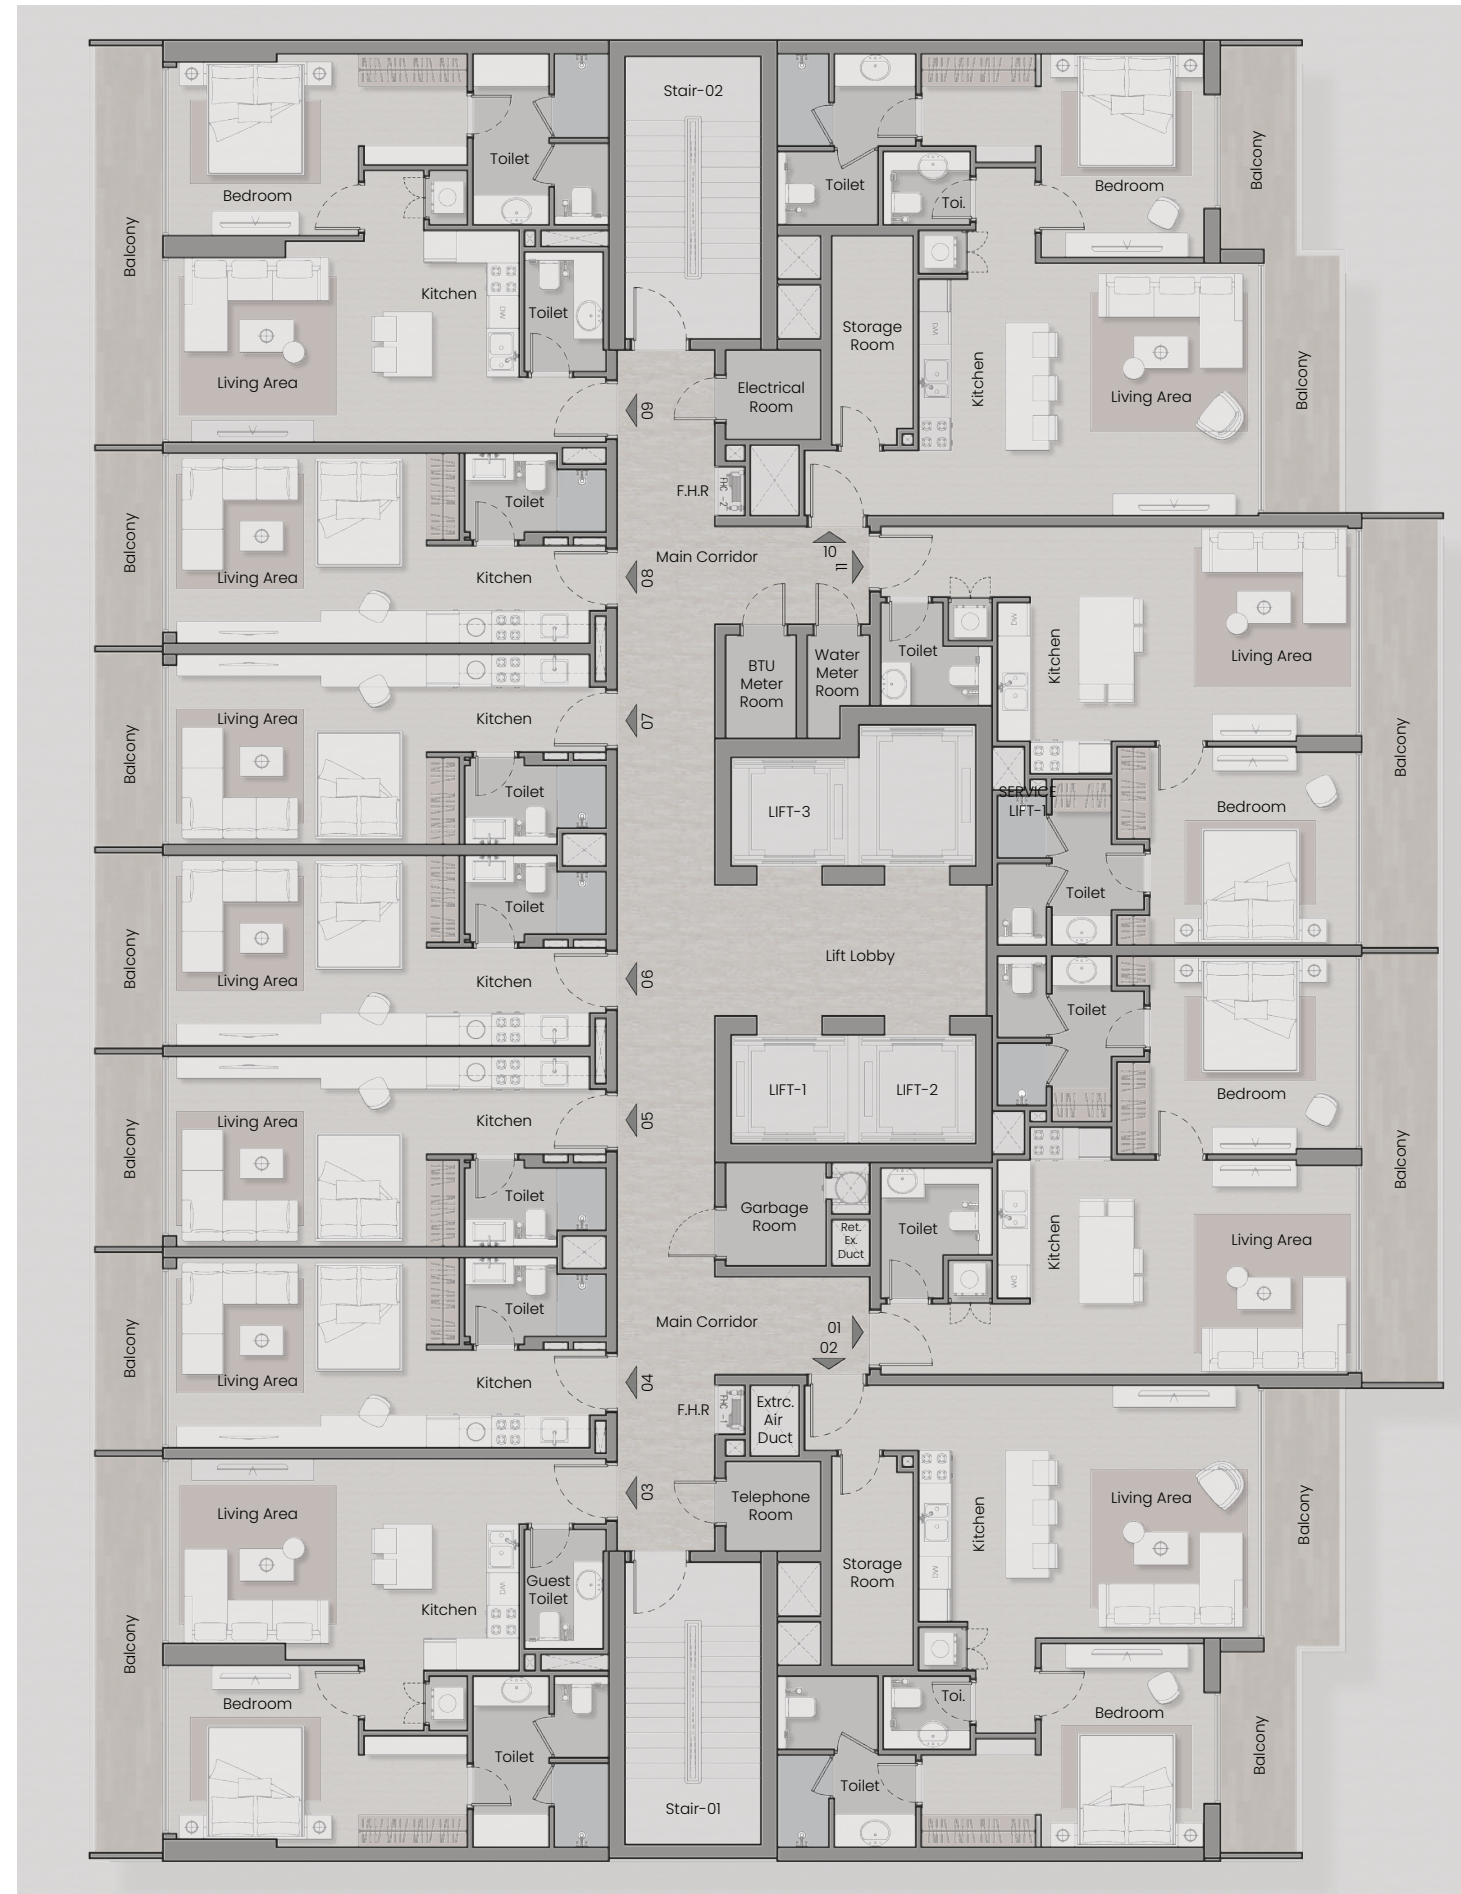

HAVELOCK HEIGHTS

FLOOR PLAN

HAVELOCK HEIGHTS

1ST FLOOR PLAN

CITY VIEW ←

→ POOL VIEW

HAVELOCK HEIGHTS

2ND & 3RD FLOOR PLAN (TYPICAL)

HAVELOCK HEIGHTS

4TH TILL 16TH FLOOR PLAN (TYPICAL)

HAVELOCK HEIGHTS

17TH FLOOR PLAN

HAVELOCK HEIGHTS

18TH FLOOR PLAN

HAVELOCK HEIGHTS

19TH FLOOR PLAN

HAVELOCK HEIGHTS

STUDIO-TYPE 1

LEVEL 1 Unit 102,103,104,105,106

(APPROX)

Suit Sq.Ft 321.95

Balcony Sq.Ft 124.43

Total Sq.Ft 446.38

HAVELOCK HEIGHTS

STUDIO-TYPE 2

LEVEL 2-3 Series 04,05,06,07,08

LEVEL 4-16 Series 04,05,06

(APPROX)

Suit Sq.Ft 321.95

Balcony Sq.Ft 53.50

Total Sq.Ft 375.45

LEVEL 2-3