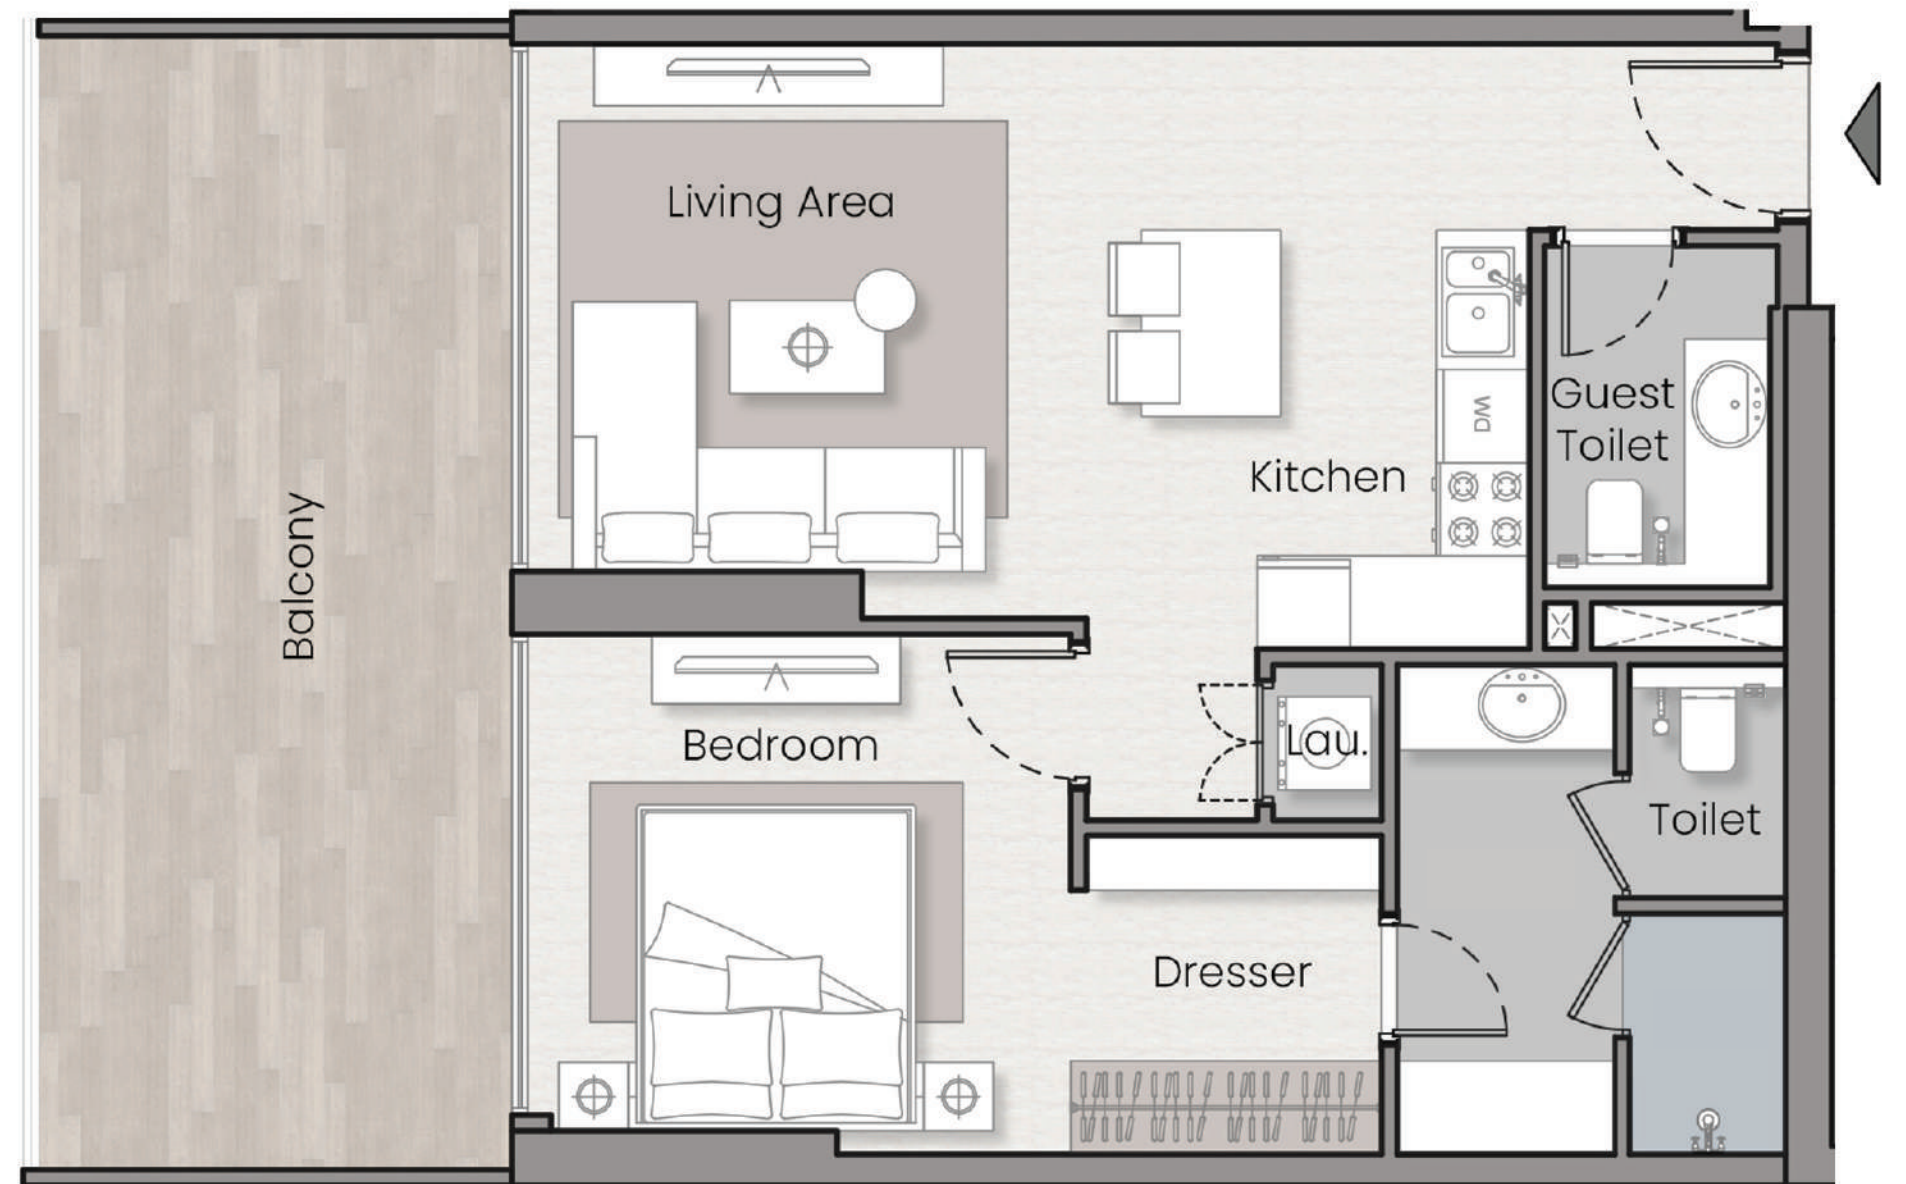

HAVELOCK HEIGHTS

1 BEDROOM-TYPE A

LEVEL 1 Unit 101 & 107

(APPROX)

Suit Sq.Ft 646.16

Balcony Sq.Ft 250.58

Total Sq.Ft 896.74

HAVELOCK HEIGHTS

1 BEDROOM+S-TYPE B

LEVEL 2-3 Series 02 & 10

LEVEL 4-17 Series 02 & 08

(APPROX)

Suit Sq.Ft 752.72

Balcony Sq.Ft 142.08

Total Sq.Ft 894.80

HAVELOCK HEIGHTS

Lower Level (17th Floor)

Higher Level (18th Floor)

HAVELOCK HEIGHTS

2 BEDROOM DUPLEX TYPE B LEVEL 19 UNITS 1901 & 1902

(APPROX)	
Suit Sq.Ft	962.62
Balcony Sq.Ft	263.29
Total Sq.Ft	1,215.68

HAVELOCK HEIGHTS

3 BEDROOM LEVEL 17 UNIT 1703 & 1705

(APPROX)	
Suit Sq.Ft	2,009.30
Balcony Sq.Ft	877.90
Total Sq.Ft	2,887.20

Lower Level (17th Floor)

Higher Level (18th Floor)