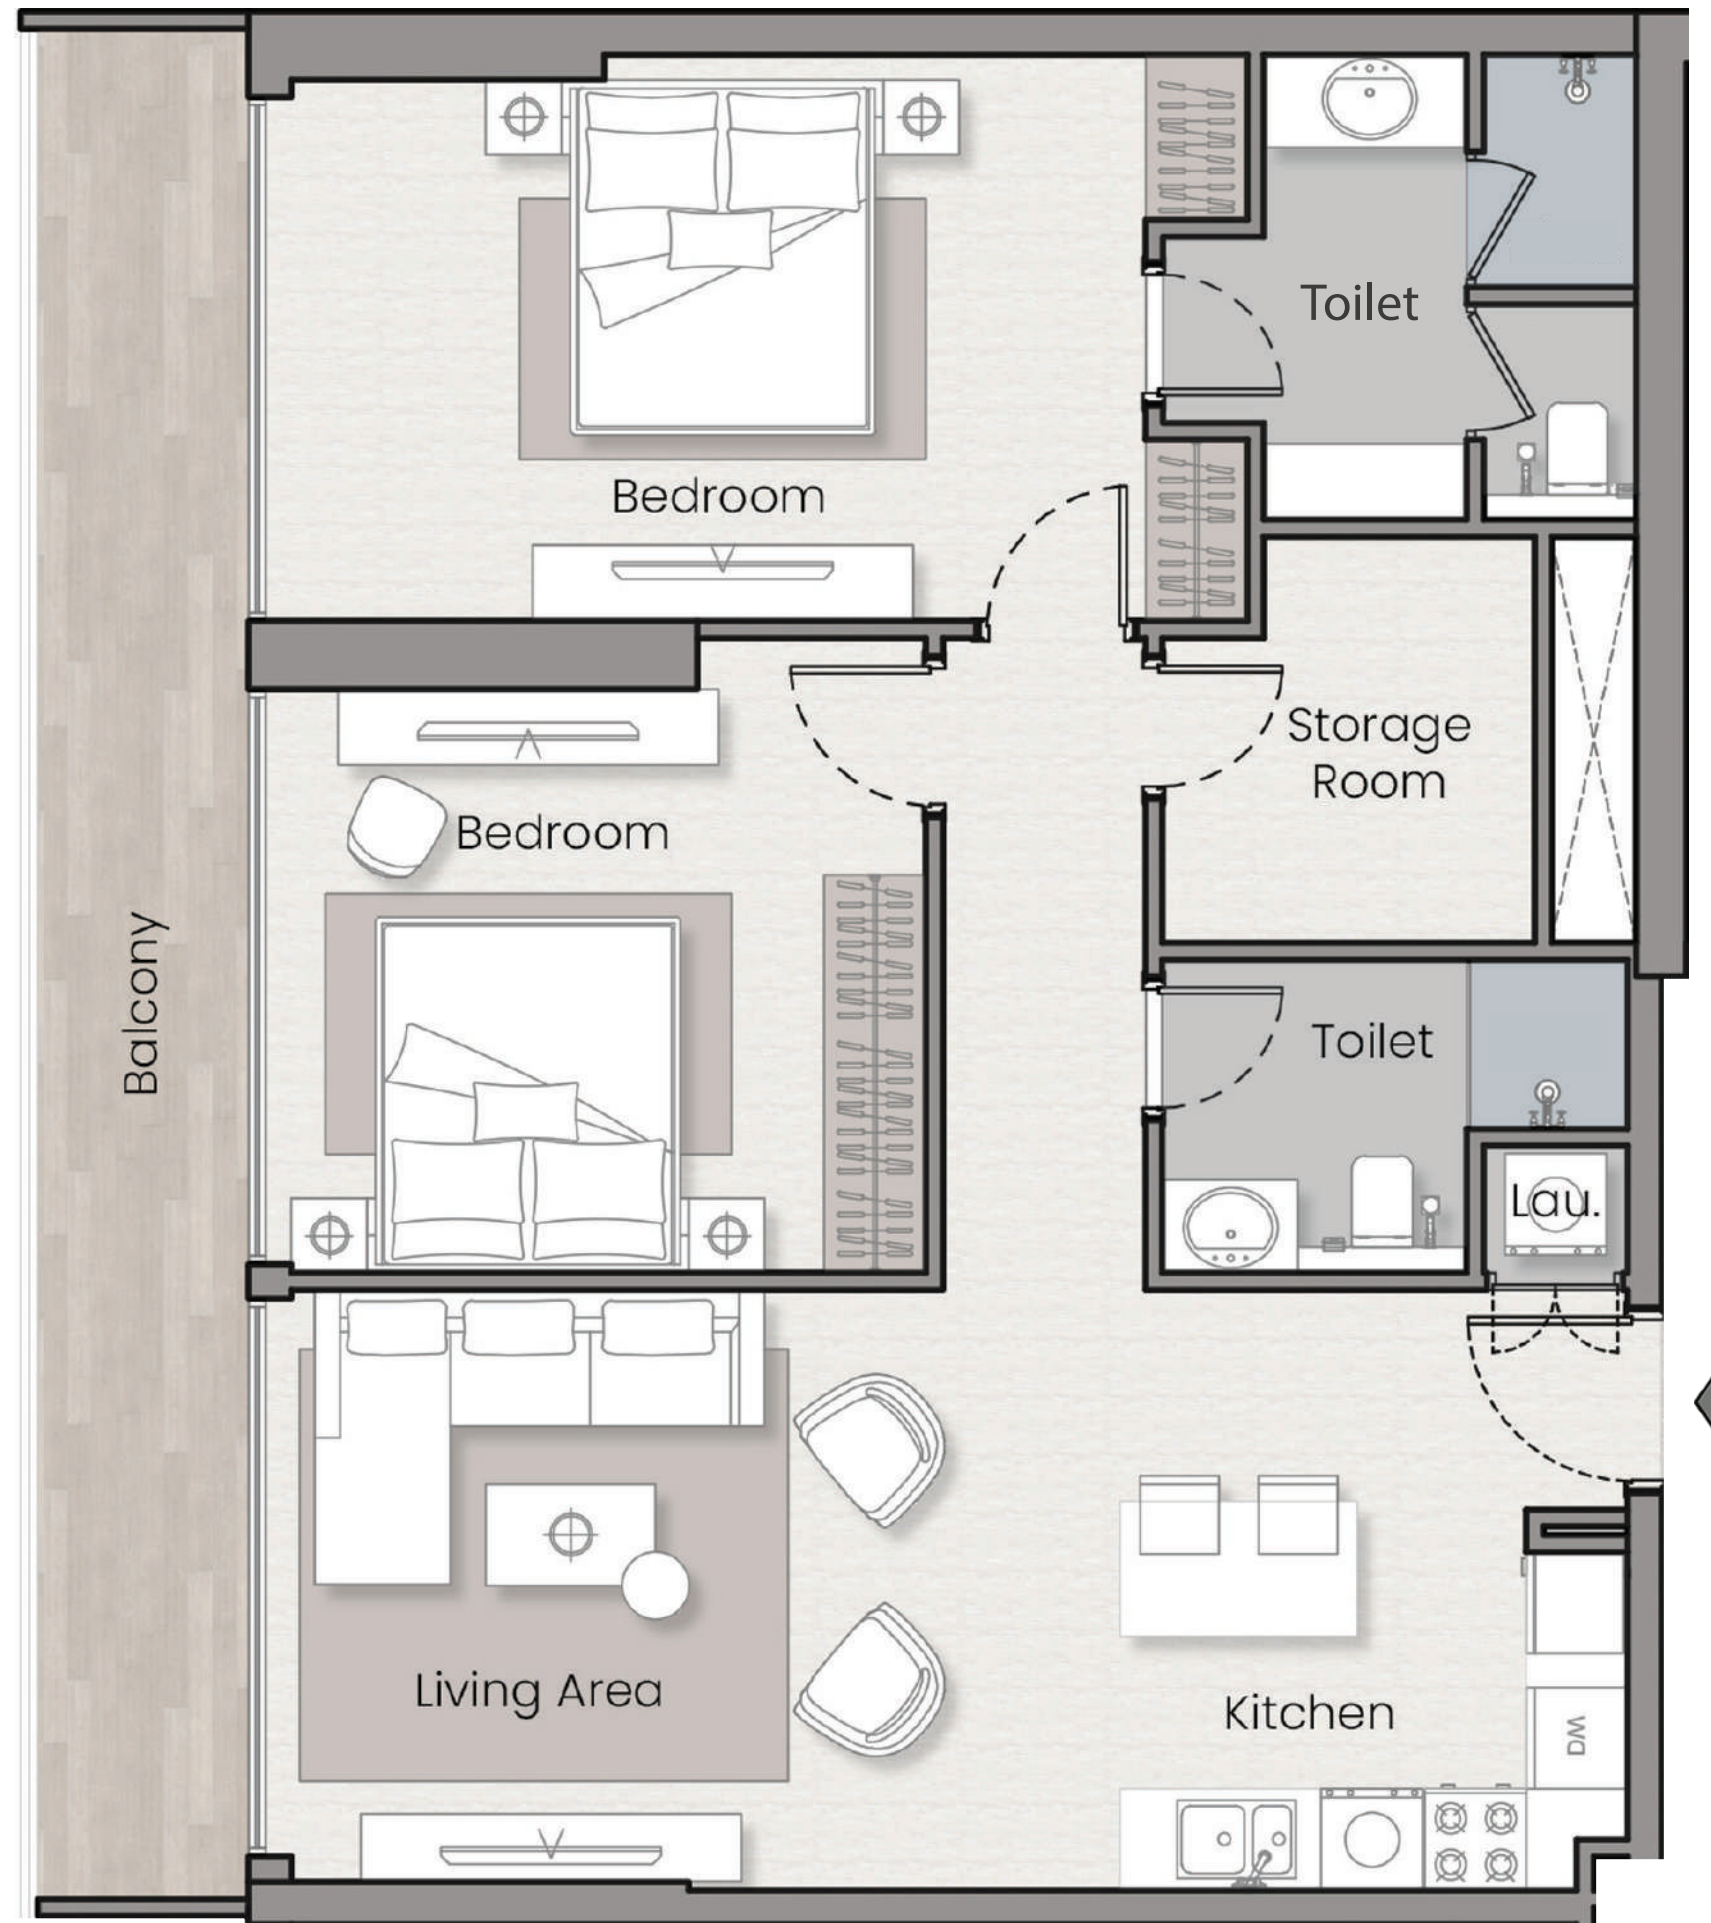

1 BEDROOM-TYPE C

LEVEL 2-3 Series 01 & 11
LEVEL 4-16 Series 01 & 09

(APPROX)

Suit Sq.Ft 651.32

Balcony Sq.Ft 126.26

Total Sq.Ft 777.58

HAVELOCK HEIGHTS

2 BEDROOM LEVEL 4-16 Series 03 & 07

(APPROX)	
Suit Sq.Ft	962.62
Balcony Sq.Ft	159.74
Total Sq.Ft	1,122.35

DUPLEX
APARTMENTS

HAVELOCK HEIGHTS

2 BEDROOM DUPLEX TYPE A LEVEL 17 UNIT 1704

(APPROX)	
Suit Sq.Ft	1,360.45
Balcony Sq.Ft	392.88
Total Sq.Ft	1,753.33

Lower Level (17th Floor)

Higher Level (18th Floor)

HAVELOCK HEIGHTS

2 BEDROOM DUPLEX TYPE B LEVEL 19 UNITS 1901 & 1902

(APPROX)	
Suit Sq.Ft	962.62
Balcony Sq.Ft	263.29
Total Sq.Ft	1,215.68

HAVELOCK HEIGHTS

3 BEDROOM LEVEL 17 UNIT 1703 & 1705

(APPROX)	
Suit Sq.Ft	2,009.30
Balcony Sq.Ft	877.90
Total Sq.Ft	2,887.20

Lower Level (17th Floor)

Higher Level (18th Floor)