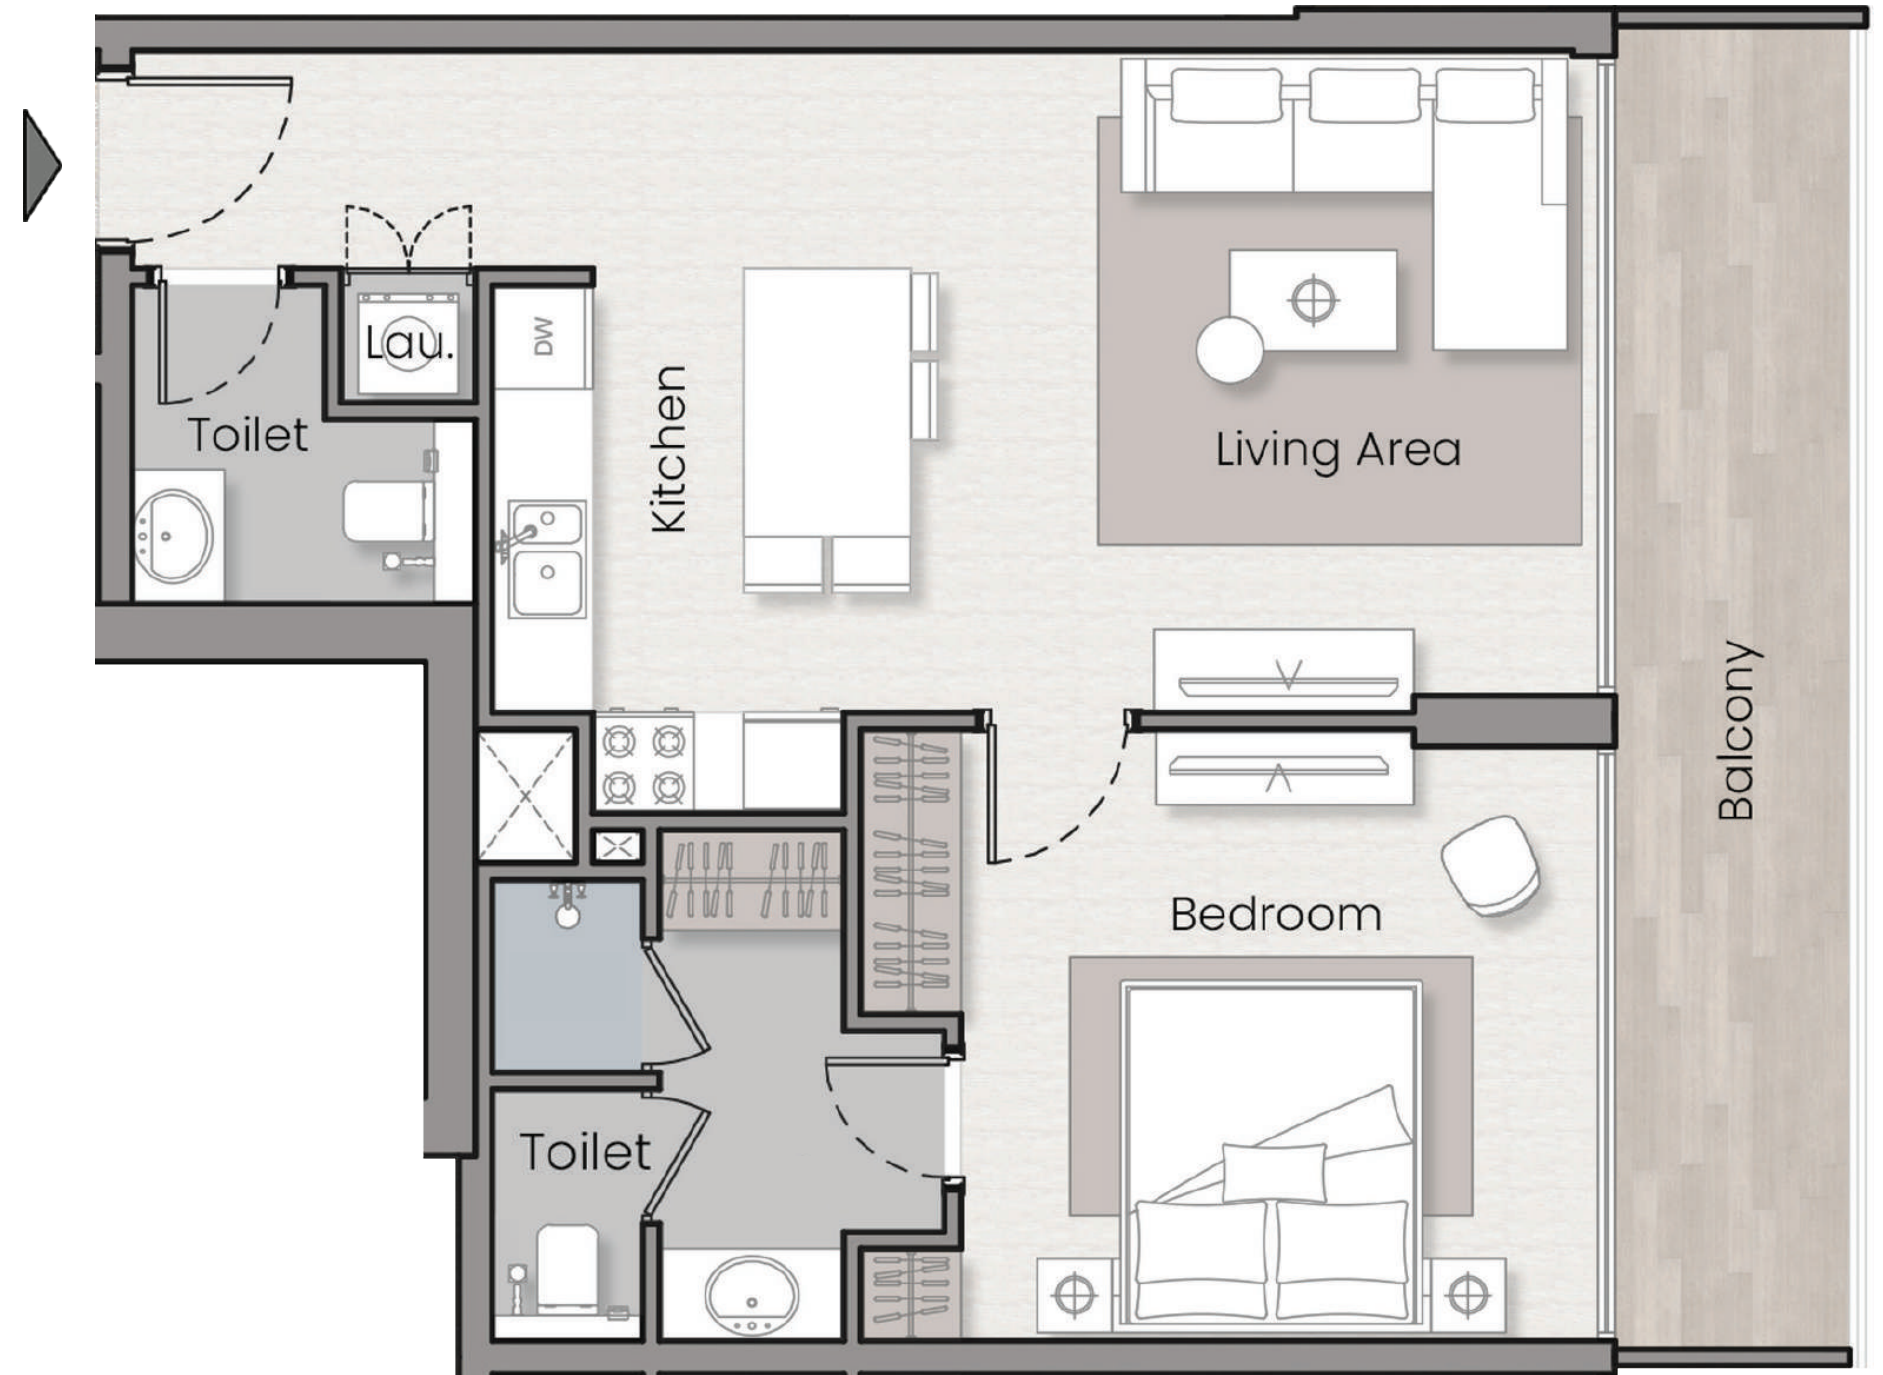

1 BEDROOM-TYPE C

LEVEL 2-3 Series 01 & 11
LEVEL 4-16 Series 01 & 09

(APPROX)

Suit Sq.Ft 651.32

Balcony Sq.Ft 126.26

Total Sq.Ft 777.58

HAVELOCK HEIGHTS

2 BEDROOM LEVEL 4-16 Series 03 & 07

(APPROX)	
Suit Sq.Ft	962.62
Balcony Sq.Ft	159.74
Total Sq.Ft	1,122.35

DUPLEX
APARTMENTS

HAVELOCK HEIGHTS

2 BEDROOM DUPLEX TYPE A LEVEL 17 UNIT 1704

(APPROX)	
Suit Sq.Ft	1,360.45
Balcony Sq.Ft	392.88
Total Sq.Ft	1,753.33

Lower Level (17th Floor)

Higher Level (18th Floor)

HAVELOCK HEIGHTS

2 BEDROOM DUPLEX TYPE B LEVEL 19 UNITS 1901 & 1902

(APPROX)	
Suit Sq.Ft	962.62
Balcony Sq.Ft	263.29
Total Sq.Ft	1,215.68

HAVELOCK HEIGHTS

3 BEDROOM LEVEL 17 UNIT 1703 & 1705

(APPROX)	
Suit Sq.Ft	2,009.30
Balcony Sq.Ft	877.90
Total Sq.Ft	2,887.20

Lower Level (17th Floor)

Higher Level (18th Floor)