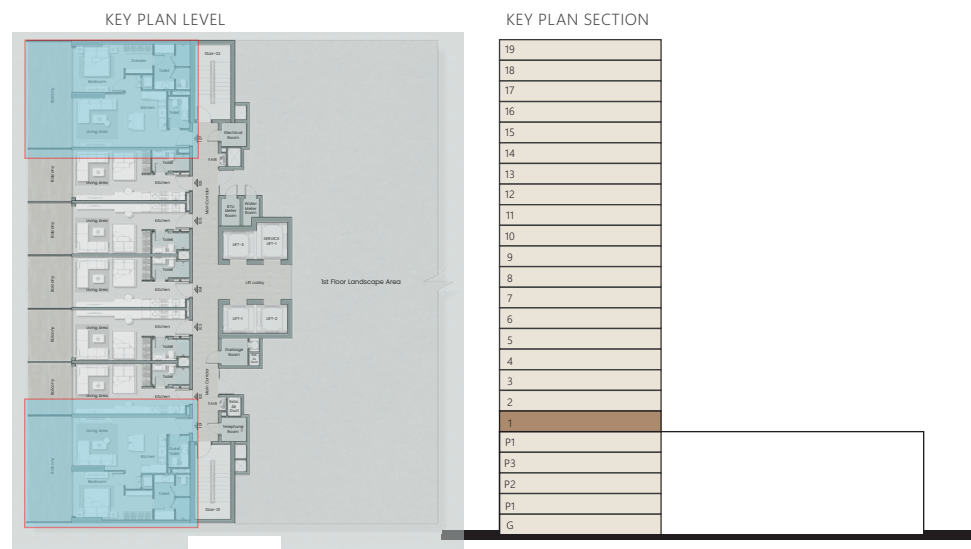

HAVELOCK HEIGHTS

1 BEDROOM-TYPE A

LEVEL 1 Unit 101 & 107

(APPROX)

Suit Sq.Ft 646.16

Balcony Sq.Ft 250.58

Total Sq.Ft 896.74

HAVELOCK HEIGHTS

1 BEDROOM+S-TYPE B

LEVEL 2-3 Series 02 & 10

LEVEL 4-17 Series 02 & 08

(APPROX)

Suit Sq.Ft 752.72

Balcony Sq.Ft 142.08

Total Sq.Ft 894.80

HAVELOCK HEIGHTS