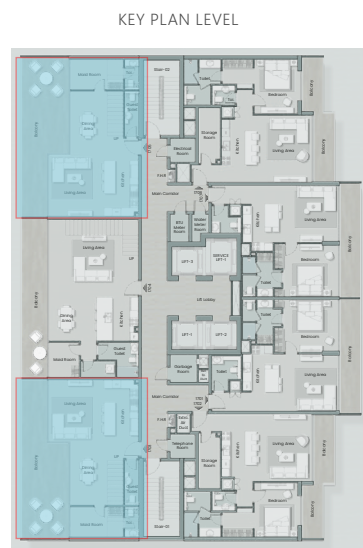

HAVELOCK HEIGHTS

4TH TILL 16TH FLOOR PLAN (TYPICAL)

HAVELOCK HEIGHTS

17TH FLOOR PLAN

HAVELOCK HEIGHTS

18TH FLOOR PLAN

HAVELOCK HEIGHTS

19TH FLOOR PLAN

HAVELOCK HEIGHTS

STUDIO-TYPE 1

LEVEL 1 Unit 102,103,104,105,106

(APPROX)

Suit Sq.Ft 321.95

Balcony Sq.Ft 124.43

Total Sq.Ft 446.38

HAVELOCK HEIGHTS

Lower Level (17th Floor)

Higher Level (18th Floor)

HAVELOCK HEIGHTS

2 BEDROOM DUPLEX TYPE B LEVEL 19 UNITS 1901 & 1902

(APPROX)	
Suit Sq.Ft	962.62
Balcony Sq.Ft	263.29
Total Sq.Ft	1,215.68

HAVELOCK HEIGHTS

3 BEDROOM LEVEL 17 UNIT 1703 & 1705

(APPROX)	
Suit Sq.Ft	2,009.30
Balcony Sq.Ft	877.90
Total Sq.Ft	2,887.20

Lower Level (17th Floor)

Higher Level (18th Floor)