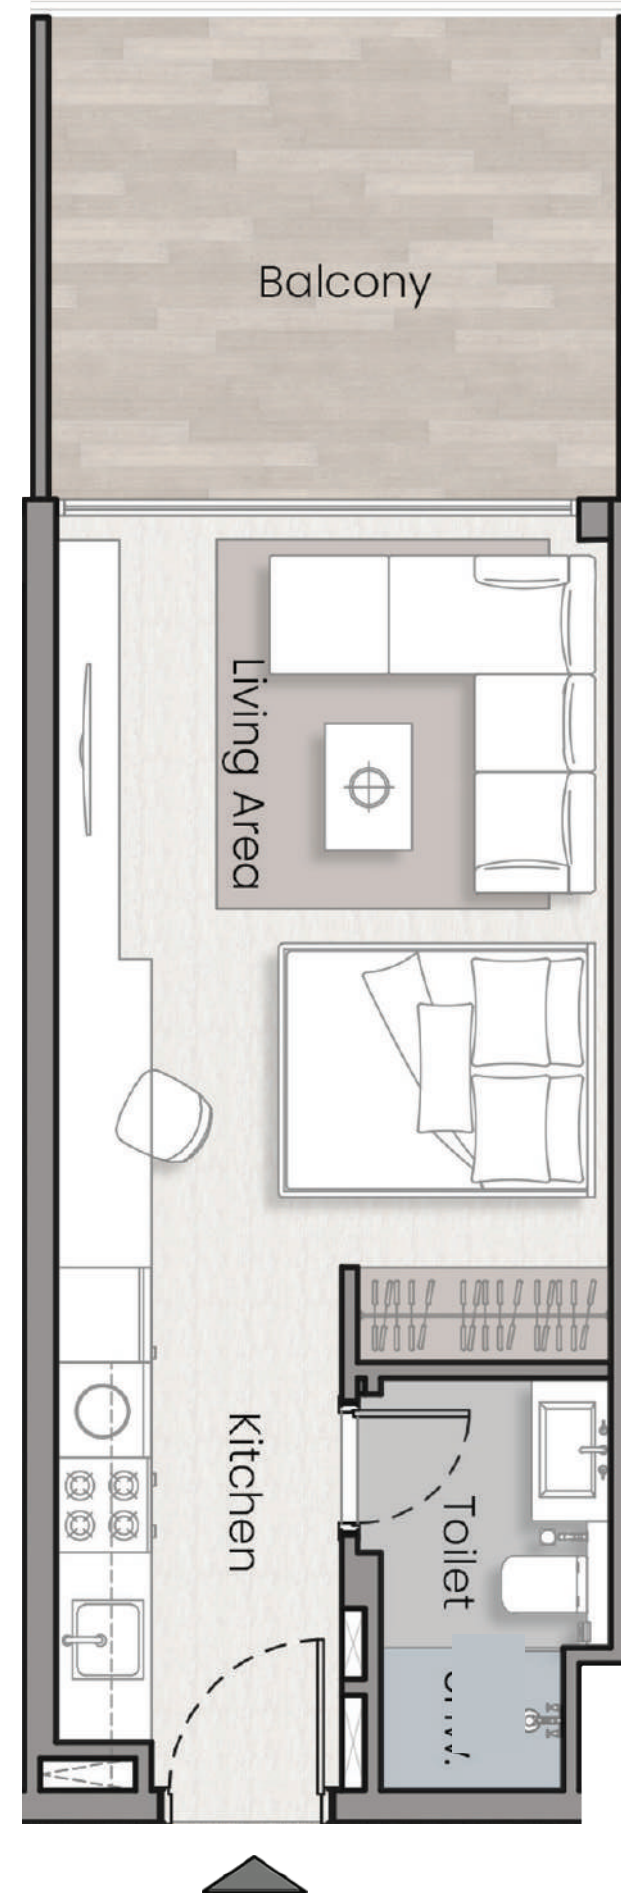

HAVELOCK HEIGHTS

FLOOR PLAN

HAVELOCK HEIGHTS

1ST FLOOR PLAN

CITY VIEW ←

→ POOL VIEW

HAVELOCK HEIGHTS

2ND & 3RD FLOOR PLAN (TYPICAL)

HAVELOCK HEIGHTS

4TH TILL 16TH FLOOR PLAN (TYPICAL)

HAVELOCK HEIGHTS

17TH FLOOR PLAN

HAVELOCK HEIGHTS

18TH FLOOR PLAN

HAVELOCK HEIGHTS

19TH FLOOR PLAN

HAVELOCK HEIGHTS

STUDIO-TYPE 1

LEVEL 1 Unit 102,103,104,105,106

(APPROX)

Suit Sq.Ft 321.95

Balcony Sq.Ft 124.43

Total Sq.Ft 446.38

HAVELOCK HEIGHTS

STUDIO-TYPE 2

LEVEL 2-3 Series 04,05,06,07,08

LEVEL 4-16 Series 04,05,06

(APPROX)

Suit Sq.Ft 321.95

Balcony Sq.Ft 53.50

Total Sq.Ft 375.45

LEVEL 2-3