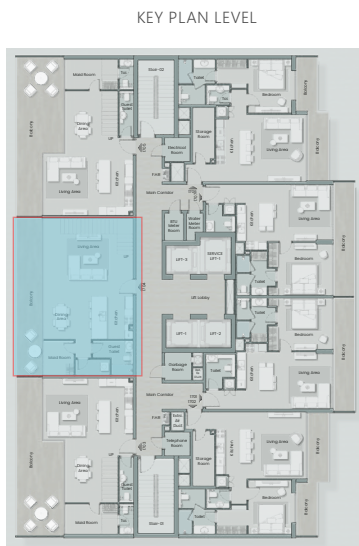

HAVELOCK HEIGHTS

4TH TILL 16TH FLOOR PLAN (TYPICAL)

HAVELOCK HEIGHTS

17TH FLOOR PLAN

HAVELOCK HEIGHTS

18TH FLOOR PLAN

HAVELOCK HEIGHTS

19TH FLOOR PLAN

(APPROX)	
Suit Sq.Ft	962.62
Balcony Sq.Ft	159.74
Total Sq.Ft	1,122.35

DUPLEX
APARTMENTS

HAVELOCK HEIGHTS

2 BEDROOM DUPLEX TYPE A LEVEL 17 UNIT 1704

(APPROX)	
Suit Sq.Ft	1,360.45
Balcony Sq.Ft	392.88
Total Sq.Ft	1,753.33

Lower Level (17th Floor)

Higher Level (18th Floor)

HAVELOCK HEIGHTS

2 BEDROOM DUPLEX TYPE B LEVEL 19 UNITS 1901 & 1902

(APPROX)	
Suit Sq.Ft	962.62
Balcony Sq.Ft	263.29
Total Sq.Ft	1,215.68

HAVELOCK HEIGHTS

3 BEDROOM LEVEL 17 UNIT 1703 & 1705

(APPROX)	
Suit Sq.Ft	2,009.30
Balcony Sq.Ft	877.90
Total Sq.Ft	2,887.20

Lower Level (17th Floor)

Higher Level (18th Floor)