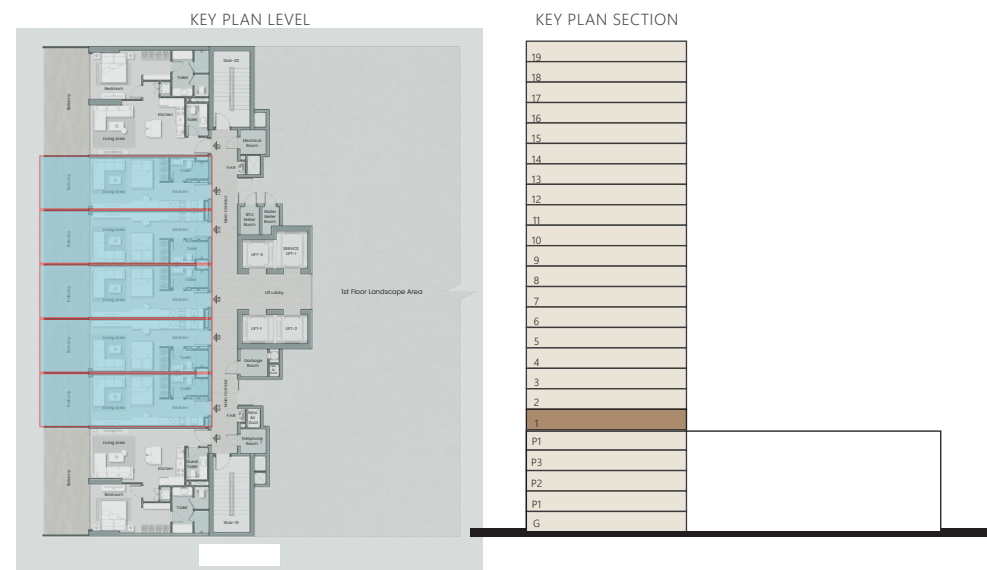

HAVELOCK HEIGHTS

4TH TILL 16TH FLOOR PLAN (TYPICAL)

HAVELOCK HEIGHTS

17TH FLOOR PLAN

HAVELOCK HEIGHTS

18TH FLOOR PLAN

HAVELOCK HEIGHTS

19TH FLOOR PLAN

HAVELOCK HEIGHTS

STUDIO-TYPE 1

LEVEL 1 Unit 102,103,104,105,106

(APPROX)

Suit Sq.Ft 321.95

Balcony Sq.Ft 124.43

Total Sq.Ft 446.38

HAVELOCK HEIGHTS

STUDIO-TYPE 2

LEVEL 2-3 Series 04,05,06,07,08

LEVEL 4-16 Series 04,05,06

(APPROX)

Suit Sq.Ft 321.95

Balcony Sq.Ft 53.50

Total Sq.Ft 375.45

LEVEL 2-3

HAVELOCK HEIGHTS

1 BEDROOM-TYPE A

LEVEL 1 Unit 101 & 107

(APPROX)

Suit Sq.Ft 646.16

Balcony Sq.Ft 250.58

Total Sq.Ft 896.74

HAVELOCK HEIGHTS