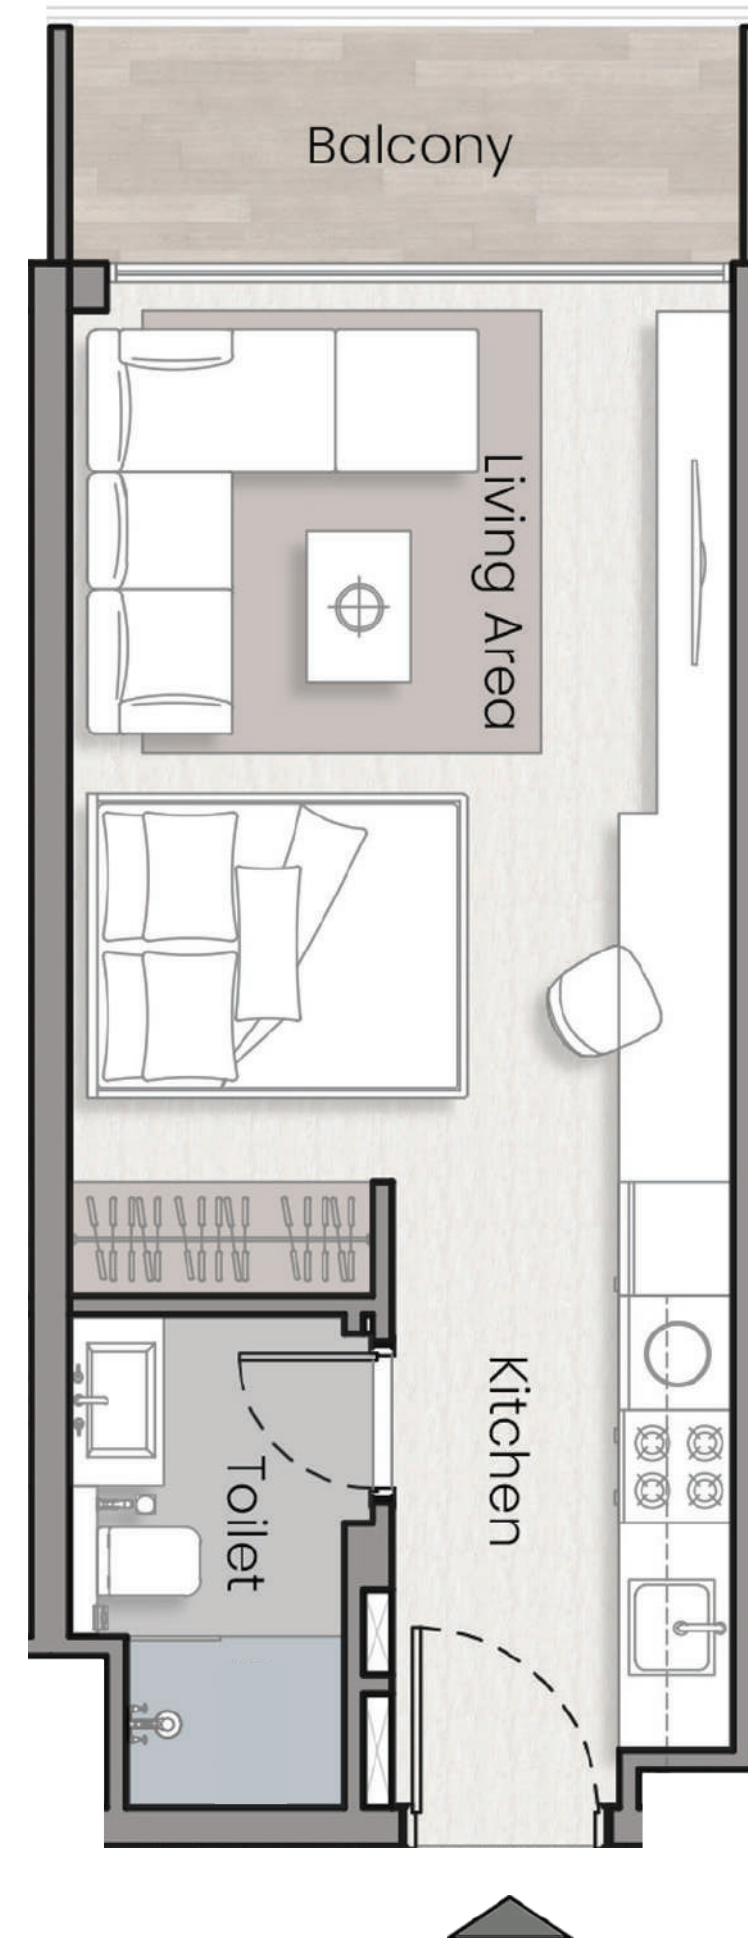

HAVELOCK HEIGHTS

4TH TILL 16TH FLOOR PLAN (TYPICAL)

HAVELOCK HEIGHTS

17TH FLOOR PLAN

HAVELOCK HEIGHTS

18TH FLOOR PLAN

HAVELOCK HEIGHTS

19TH FLOOR PLAN

HAVELOCK HEIGHTS

STUDIO-TYPE 1

LEVEL 1 Unit 102,103,104,105,106

(APPROX)

Suit Sq.Ft 321.95

Balcony Sq.Ft 124.43

Total Sq.Ft 446.38

HAVELOCK HEIGHTS

STUDIO-TYPE 2

LEVEL 2-3 Series 04,05,06,07,08

LEVEL 4-16 Series 04,05,06

(APPROX)

Suit Sq.Ft 321.95

Balcony Sq.Ft 53.50

Total Sq.Ft 375.45

LEVEL 2-3

HAVELOCK HEIGHTS

1 BEDROOM-TYPE A

LEVEL 1 Unit 101 & 107

(APPROX)

Suit Sq.Ft 646.16

Balcony Sq.Ft 250.58

Total Sq.Ft 896.74

HAVELOCK HEIGHTS