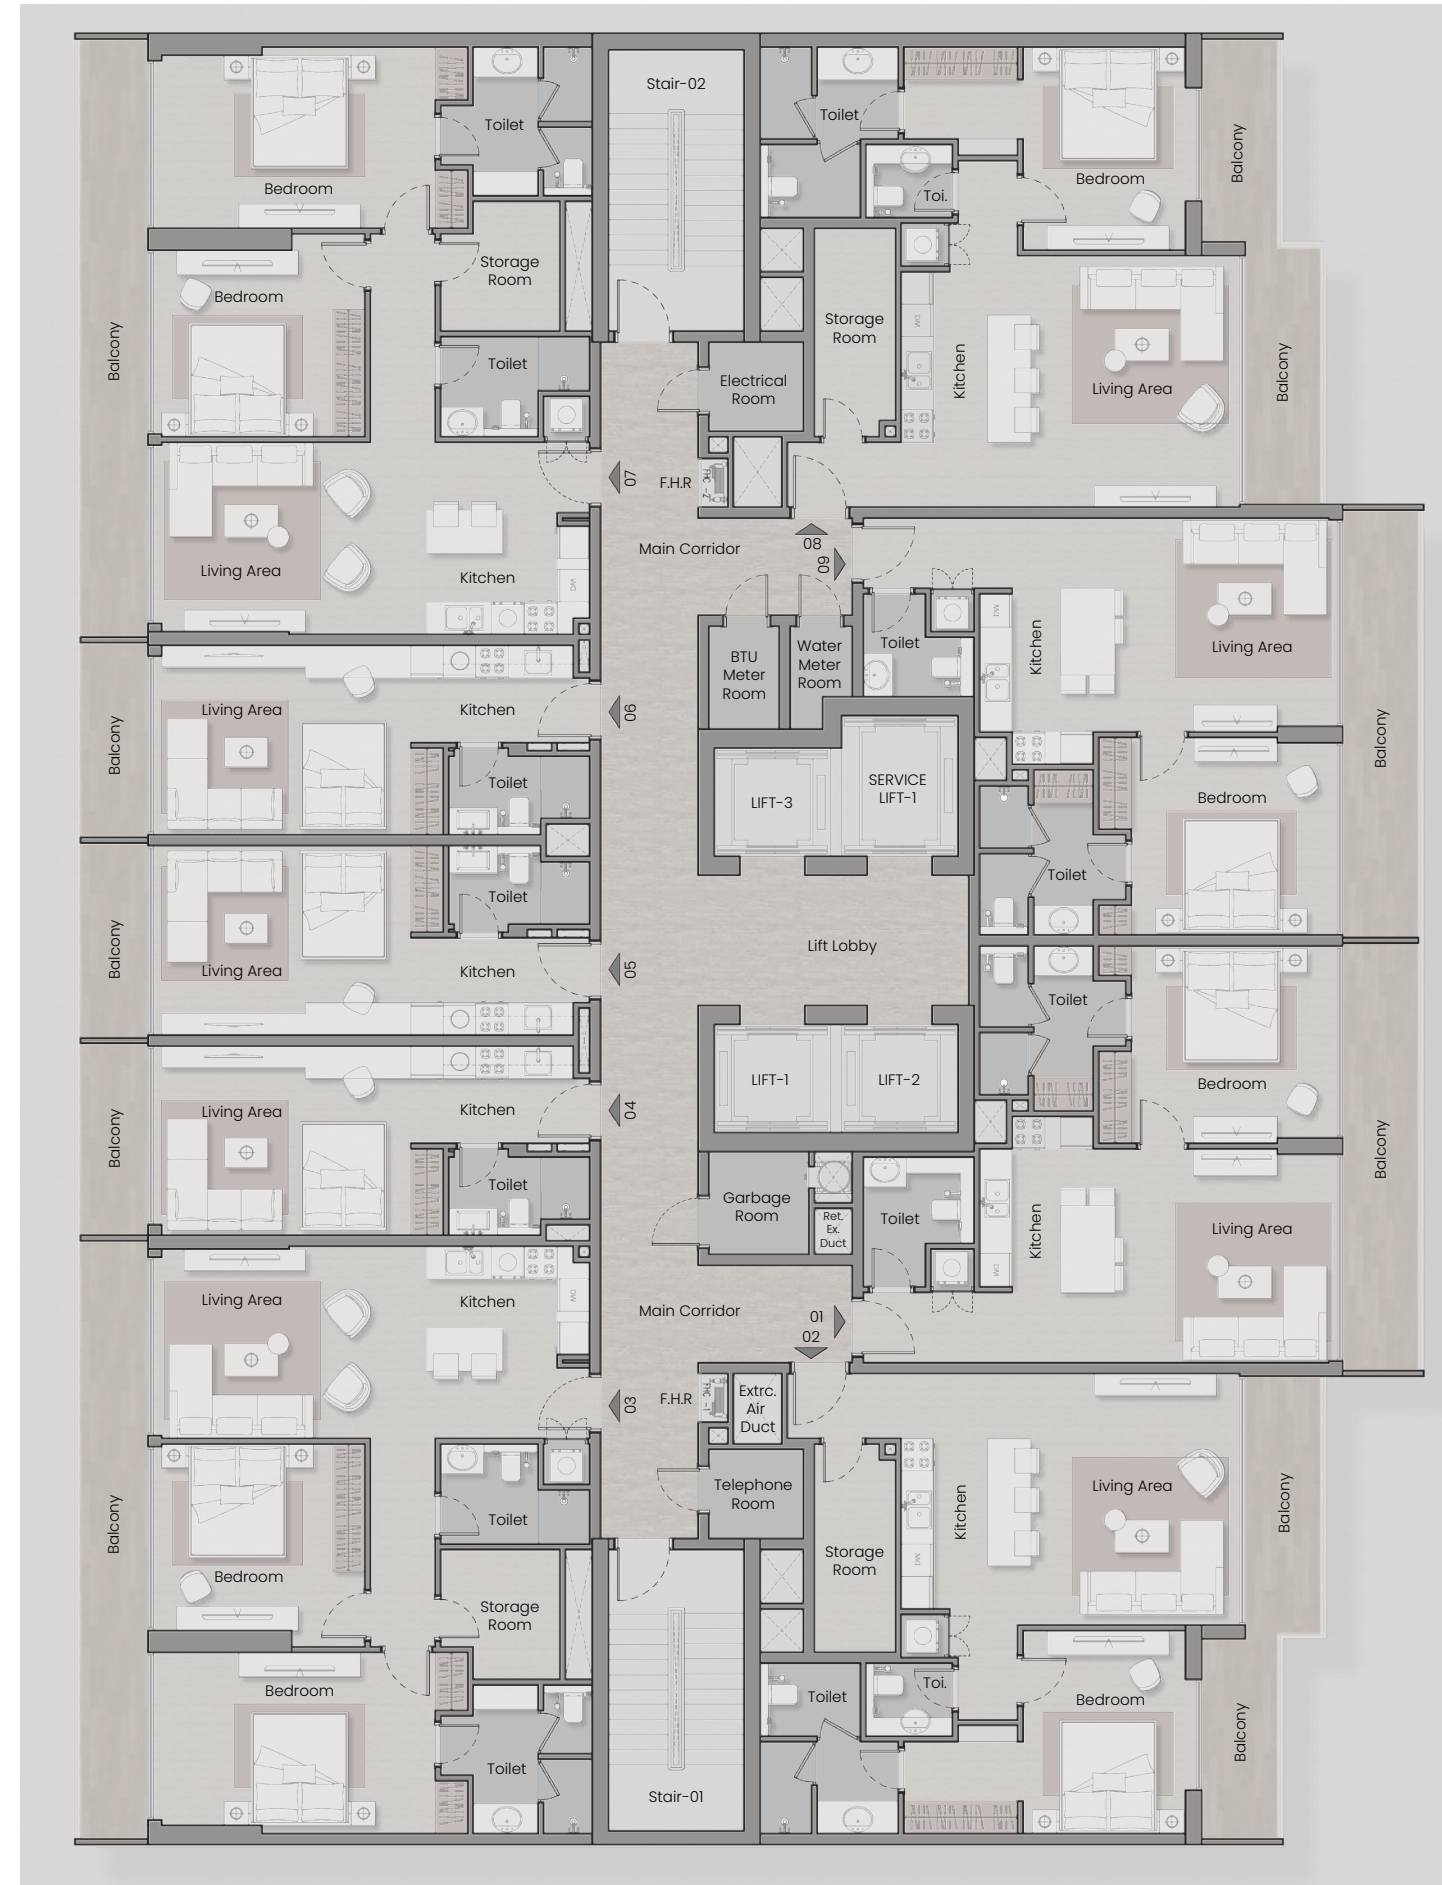

HAVELOCK HEIGHTS

FLOOR PLAN

HAVELOCK HEIGHTS

1ST FLOOR PLAN

CITY VIEW ←

→ POOL VIEW

HAVELOCK HEIGHTS

2ND & 3RD FLOOR PLAN (TYPICAL)

HAVELOCK HEIGHTS

4TH TILL 16TH FLOOR PLAN (TYPICAL)

HAVELOCK HEIGHTS

17TH FLOOR PLAN

HAVELOCK HEIGHTS

18TH FLOOR PLAN

HAVELOCK HEIGHTS

19TH FLOOR PLAN

HAVELOCK HEIGHTS

STUDIO-TYPE 1

LEVEL 1 Unit 102,103,104,105,106

(APPROX)

Suit Sq.Ft 321.95

Balcony Sq.Ft 124.43

Total Sq.Ft 446.38

HAVELOCK HEIGHTS

STUDIO-TYPE 2

LEVEL 2-3 Series 04,05,06,07,08

LEVEL 4-16 Series 04,05,06

(APPROX)

Suit Sq.Ft 321.95

Balcony Sq.Ft 53.50

Total Sq.Ft 375.45

LEVEL 2-3