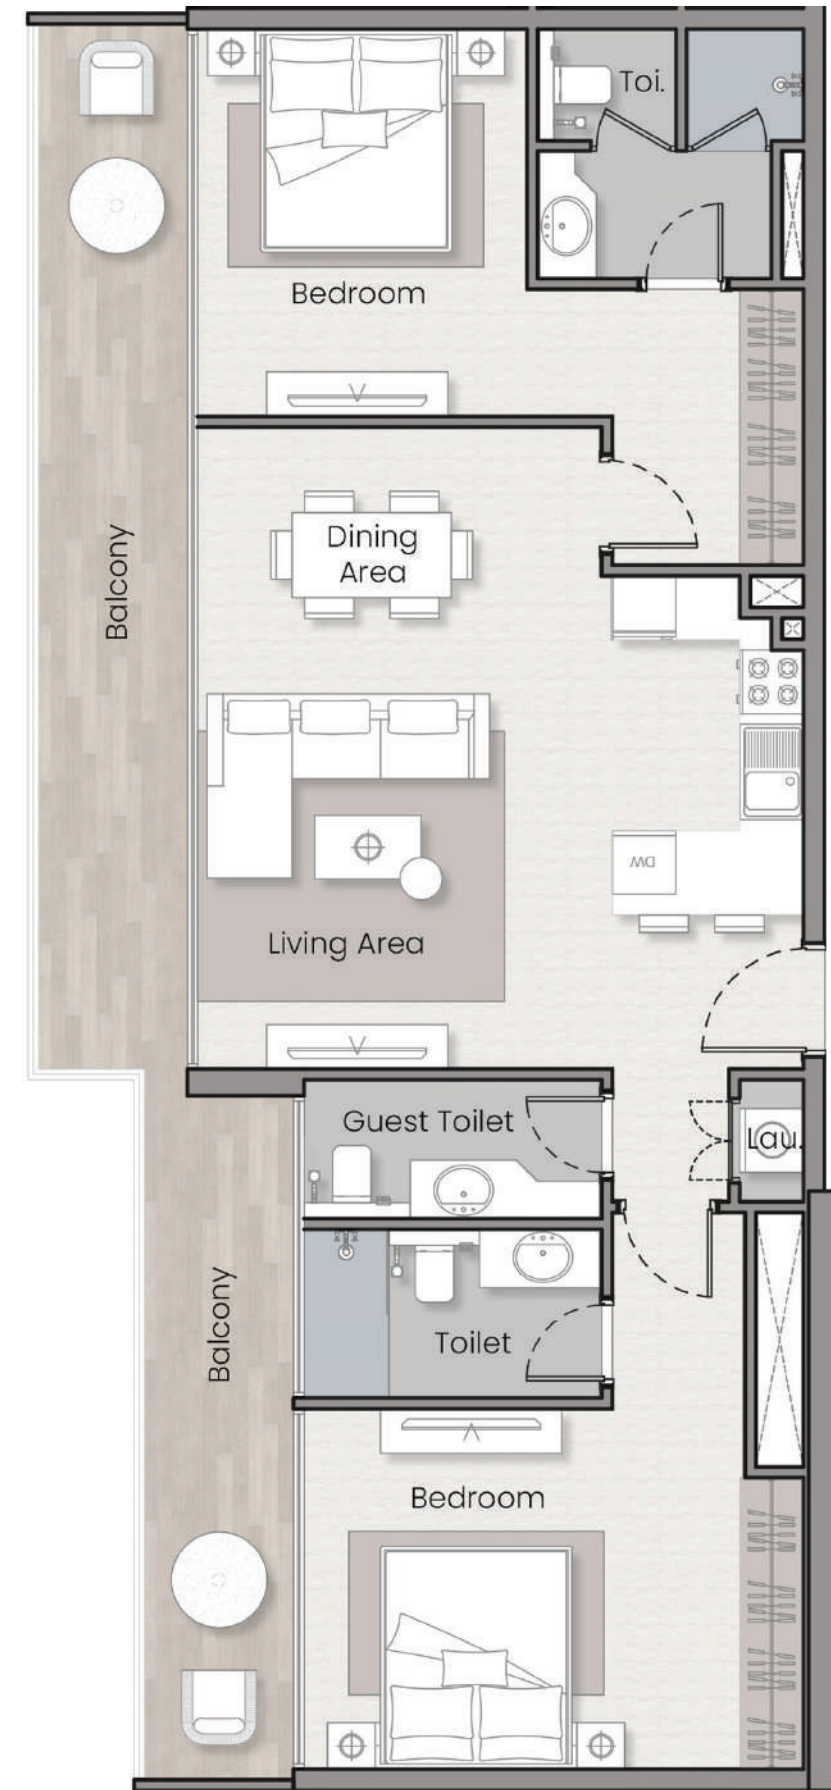

(APPROX)	
Suit Sq.Ft	962.62
Balcony Sq.Ft	159.74
Total Sq.Ft	1,122.35

DUPLEX
APARTMENTS

HAVELOCK HEIGHTS

2 BEDROOM DUPLEX TYPE A LEVEL 17 UNIT 1704

(APPROX)	
Suit Sq.Ft	1,360.45
Balcony Sq.Ft	392.88
Total Sq.Ft	1,753.33

Lower Level (17th Floor)

Higher Level (18th Floor)

HAVELOCK HEIGHTS

2 BEDROOM DUPLEX TYPE B LEVEL 19 UNITS 1901 & 1902

(APPROX)	
Suit Sq.Ft	962.62
Balcony Sq.Ft	263.29
Total Sq.Ft	1,215.68

HAVELOCK HEIGHTS

3 BEDROOM LEVEL 17 UNIT 1703 & 1705

(APPROX)	
Suit Sq.Ft	2,009.30
Balcony Sq.Ft	877.90
Total Sq.Ft	2,887.20

Lower Level (17th Floor)

Higher Level (18th Floor)