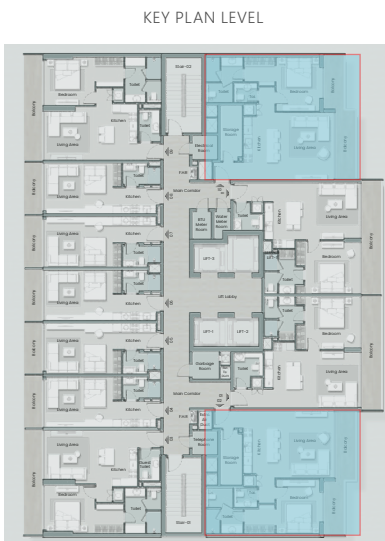

HAVELOCK HEIGHTS

4TH TILL 16TH FLOOR PLAN (TYPICAL)

HAVELOCK HEIGHTS

17TH FLOOR PLAN

HAVELOCK HEIGHTS

18TH FLOOR PLAN

HAVELOCK HEIGHTS

19TH FLOOR PLAN

HAVELOCK HEIGHTS

1 BEDROOM-TYPE A

LEVEL 1 Unit 101 & 107

(APPROX)

Suit Sq.Ft 646.16

Balcony Sq.Ft 250.58

Total Sq.Ft 896.74

HAVELOCK HEIGHTS

1 BEDROOM+S-TYPE B

LEVEL 2-3 Series 02 & 10

LEVEL 4-17 Series 02 & 08

(APPROX)

Suit Sq.Ft 752.72

Balcony Sq.Ft 142.08

Total Sq.Ft 894.80

HAVELOCK HEIGHTS

1 BEDROOM-TYPE C

LEVEL 2-3 Series 01 & 11
LEVEL 4-16 Series 01 & 09

(APPROX)

Suit Sq.Ft 651.32

Balcony Sq.Ft 126.26

Total Sq.Ft 777.58

HAVELOCK HEIGHTS

2 BEDROOM LEVEL 4-16 Series 03 & 07