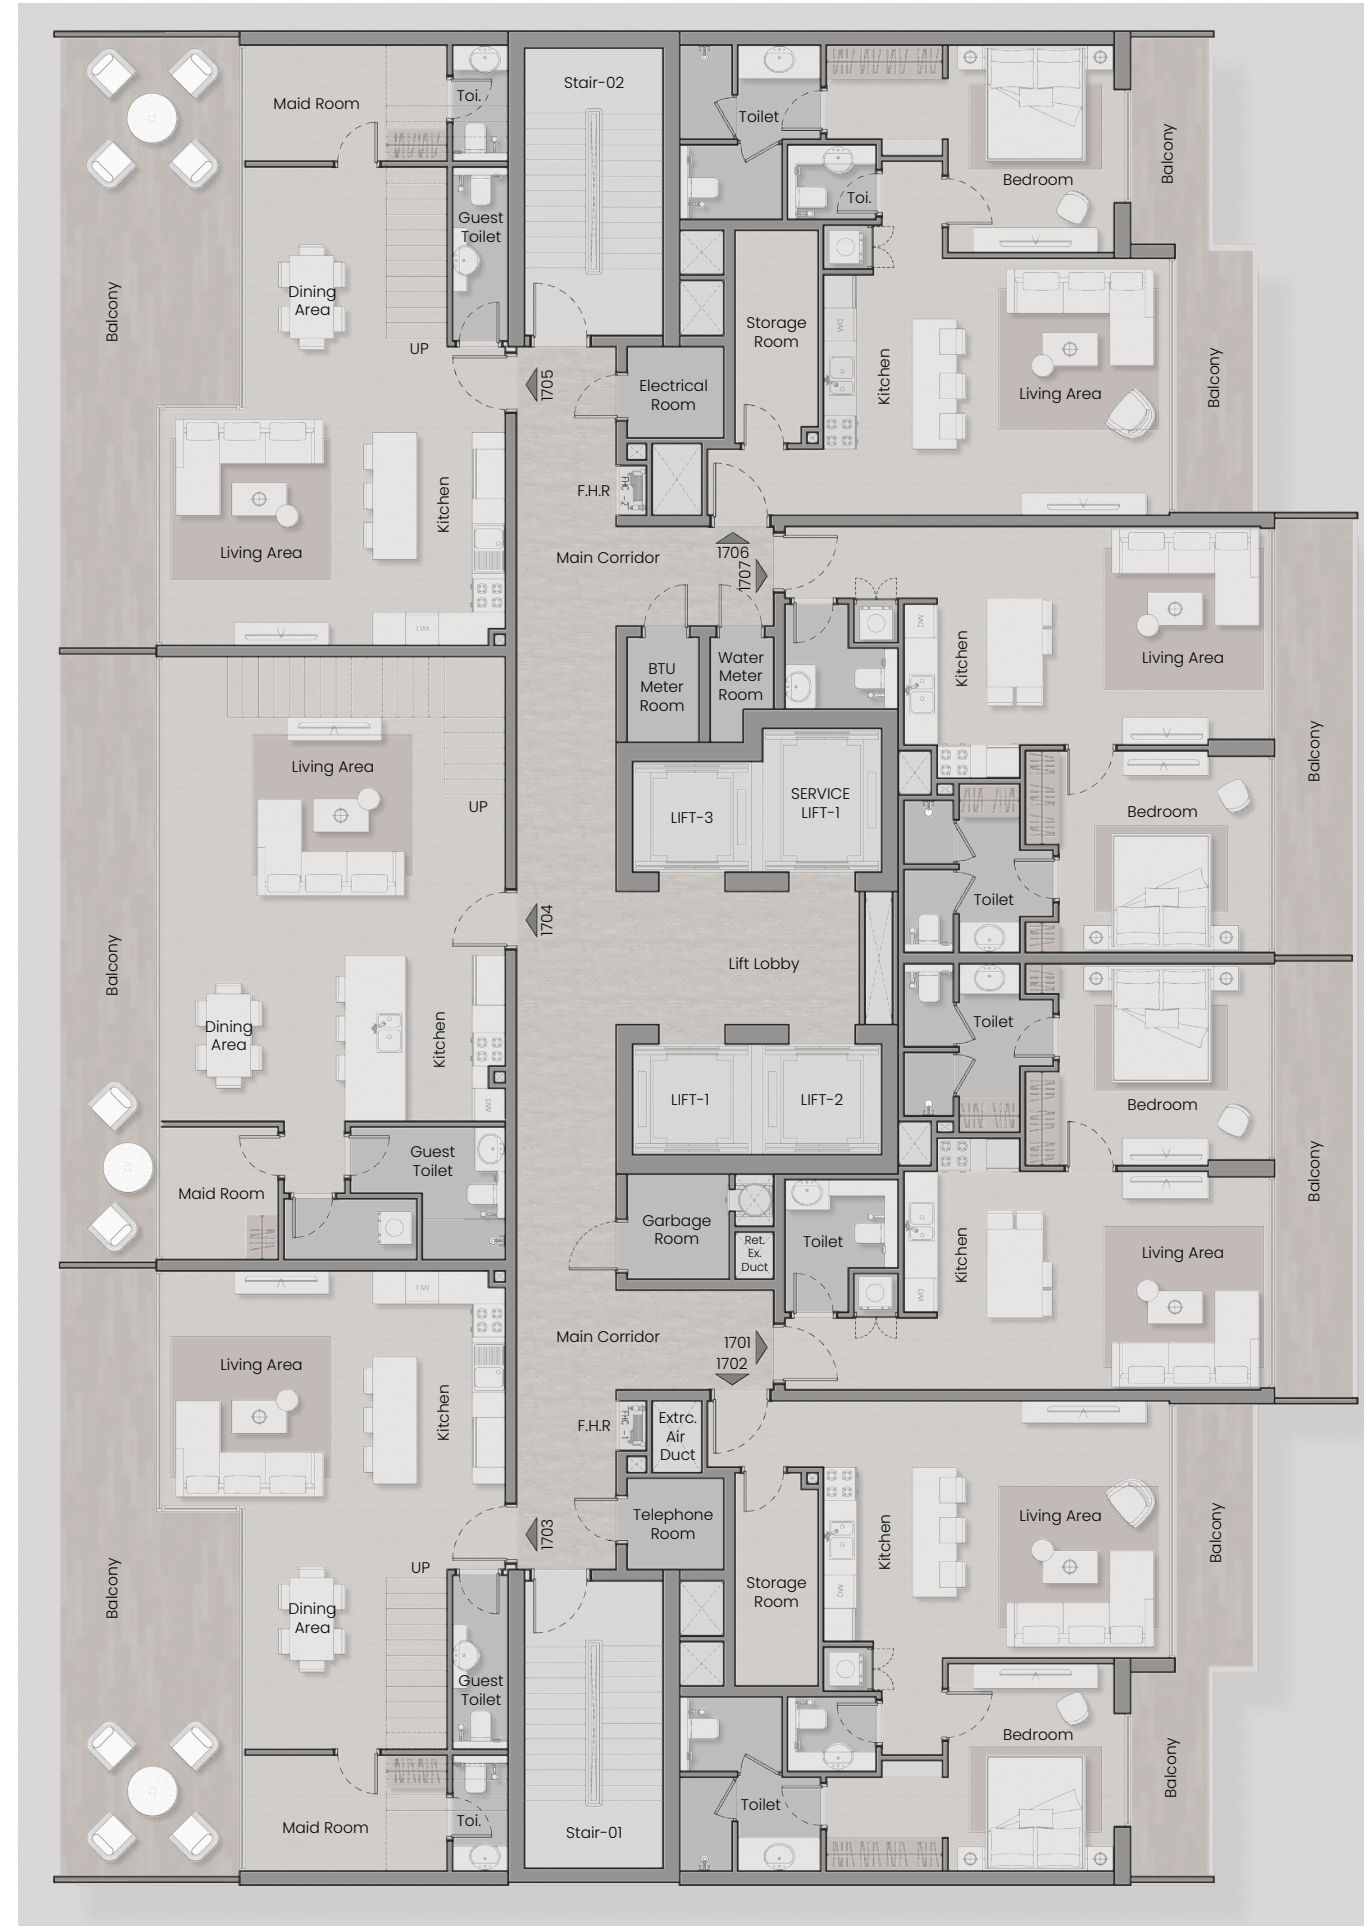

HAVELOCK HEIGHTS

FLOOR PLAN

HAVELOCK HEIGHTS

1ST FLOOR PLAN

CITY VIEW ←

→ POOL VIEW

HAVELOCK HEIGHTS

2ND & 3RD FLOOR PLAN (TYPICAL)

HAVELOCK HEIGHTS

4TH TILL 16TH FLOOR PLAN (TYPICAL)

HAVELOCK HEIGHTS

17TH FLOOR PLAN

HAVELOCK HEIGHTS

18TH FLOOR PLAN

HAVELOCK HEIGHTS

19TH FLOOR PLAN

HAVELOCK HEIGHTS

STUDIO-TYPE 1

LEVEL 1 Unit 102,103,104,105,106

(APPROX)

Suit Sq.Ft 321.95

Balcony Sq.Ft 124.43

Total Sq.Ft 446.38

HAVELOCK HEIGHTS