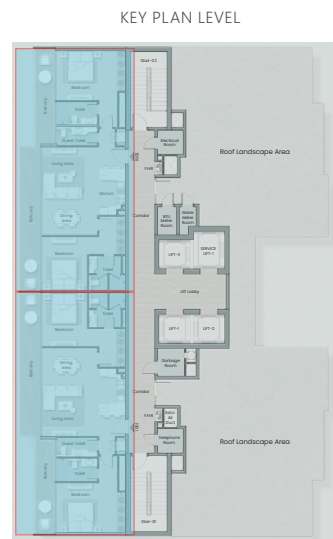

HAVELOCK HEIGHTS

STUDIO-TYPE 1

LEVEL 1 Unit 102,103,104,105,106

(APPROX)

Suit Sq.Ft 321.95

Balcony Sq.Ft 124.43

Total Sq.Ft 446.38

HAVELOCK HEIGHTS

(APPROX)	
Suit Sq.Ft	962.62
Balcony Sq.Ft	159.74
Total Sq.Ft	1,122.35

DUPLEX
APARTMENTS

HAVELOCK HEIGHTS

2 BEDROOM DUPLEX TYPE A LEVEL 17 UNIT 1704

(APPROX)	
Suit Sq.Ft	1,360.45
Balcony Sq.Ft	392.88
Total Sq.Ft	1,753.33

Lower Level (17th Floor)

Higher Level (18th Floor)

HAVELOCK HEIGHTS

2 BEDROOM DUPLEX TYPE B LEVEL 19 UNITS 1901 & 1902

(APPROX)	
Suit Sq.Ft	962.62
Balcony Sq.Ft	263.29
Total Sq.Ft	1,215.68

HAVELOCK HEIGHTS

3 BEDROOM LEVEL 17 UNIT 1703 & 1705

(APPROX)	
Suit Sq.Ft	2,009.30
Balcony Sq.Ft	877.90
Total Sq.Ft	2,887.20

Lower Level (17th Floor)

Higher Level (18th Floor)