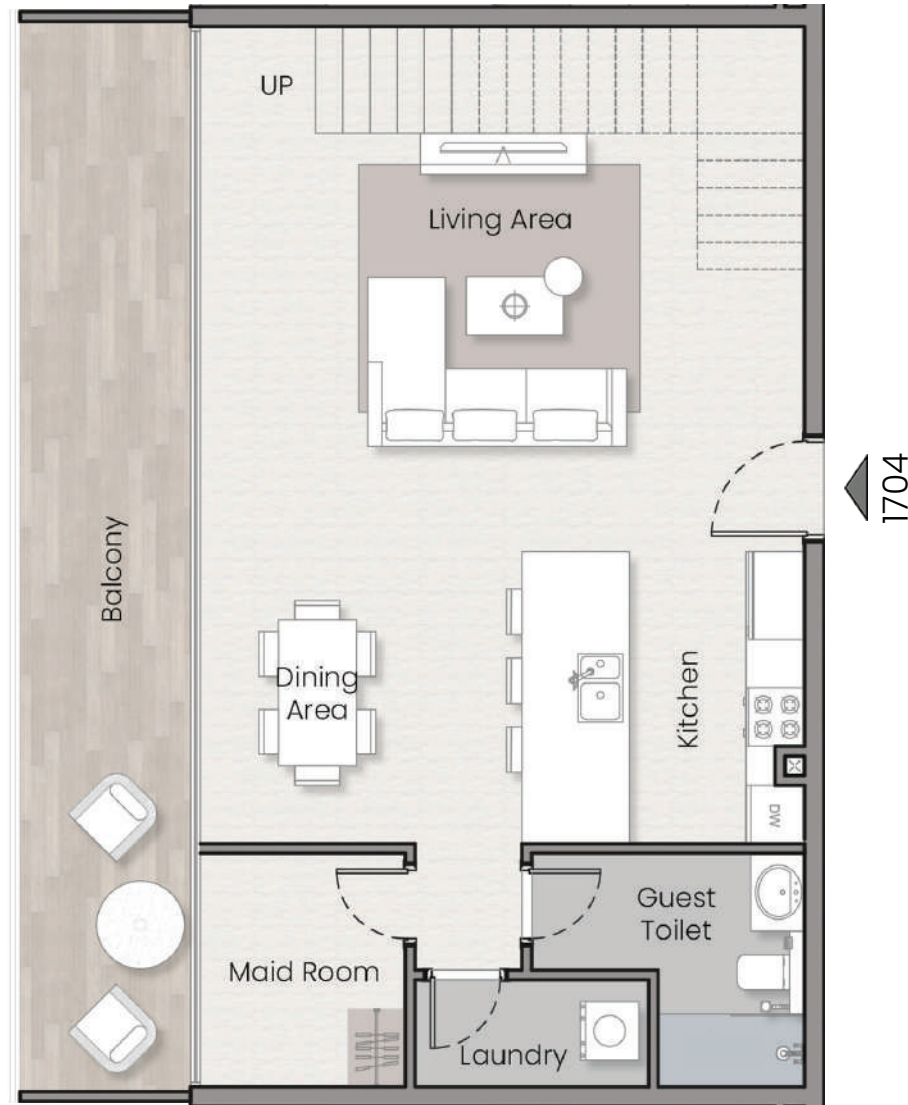

(APPROX)	
Suit Sq.Ft	962.62
Balcony Sq.Ft	159.74
Total Sq.Ft	1,122.35

DUPLEX
APARTMENTS

HAVELOCK HEIGHTS

2 BEDROOM DUPLEX TYPE A LEVEL 17 UNIT 1704

(APPROX)	
Suit Sq.Ft	1,360.45
Balcony Sq.Ft	392.88
Total Sq.Ft	1,753.33

Lower Level (17th Floor)

Higher Level (18th Floor)

HAVELOCK HEIGHTS

2 BEDROOM DUPLEX TYPE B LEVEL 19 UNITS 1901 & 1902

(APPROX)	
Suit Sq.Ft	962.62
Balcony Sq.Ft	263.29
Total Sq.Ft	1,215.68

HAVELOCK HEIGHTS

3 BEDROOM LEVEL 17 UNIT 1703 & 1705

(APPROX)	
Suit Sq.Ft	2,009.30
Balcony Sq.Ft	877.90
Total Sq.Ft	2,887.20

Lower Level (17th Floor)

Higher Level (18th Floor)