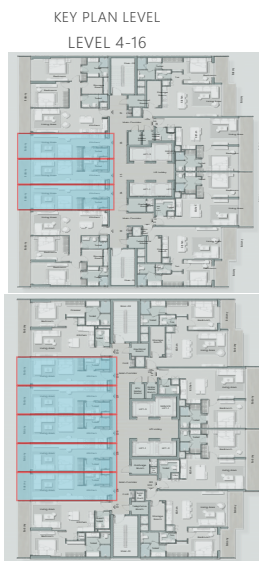

HAVELOCK HEIGHTS

4TH TILL 16TH FLOOR PLAN (TYPICAL)

HAVELOCK HEIGHTS

17TH FLOOR PLAN

HAVELOCK HEIGHTS

18TH FLOOR PLAN

HAVELOCK HEIGHTS

19TH FLOOR PLAN

HAVELOCK HEIGHTS

STUDIO-TYPE 1

LEVEL 1 Unit 102,103,104,105,106

(APPROX)

Suit Sq.Ft 321.95

Balcony Sq.Ft 124.43

Total Sq.Ft 446.38

HAVELOCK HEIGHTS

STUDIO-TYPE 2

LEVEL 2-3 Series 04,05,06,07,08

LEVEL 4-16 Series 04,05,06

(APPROX)

Suit Sq.Ft 321.95

Balcony Sq.Ft 53.50

Total Sq.Ft 375.45

LEVEL 2-3

HAVELOCK HEIGHTS

1 BEDROOM-TYPE A

LEVEL 1 Unit 101 & 107

(APPROX)

Suit Sq.Ft 646.16

Balcony Sq.Ft 250.58

Total Sq.Ft 896.74

HAVELOCK HEIGHTS