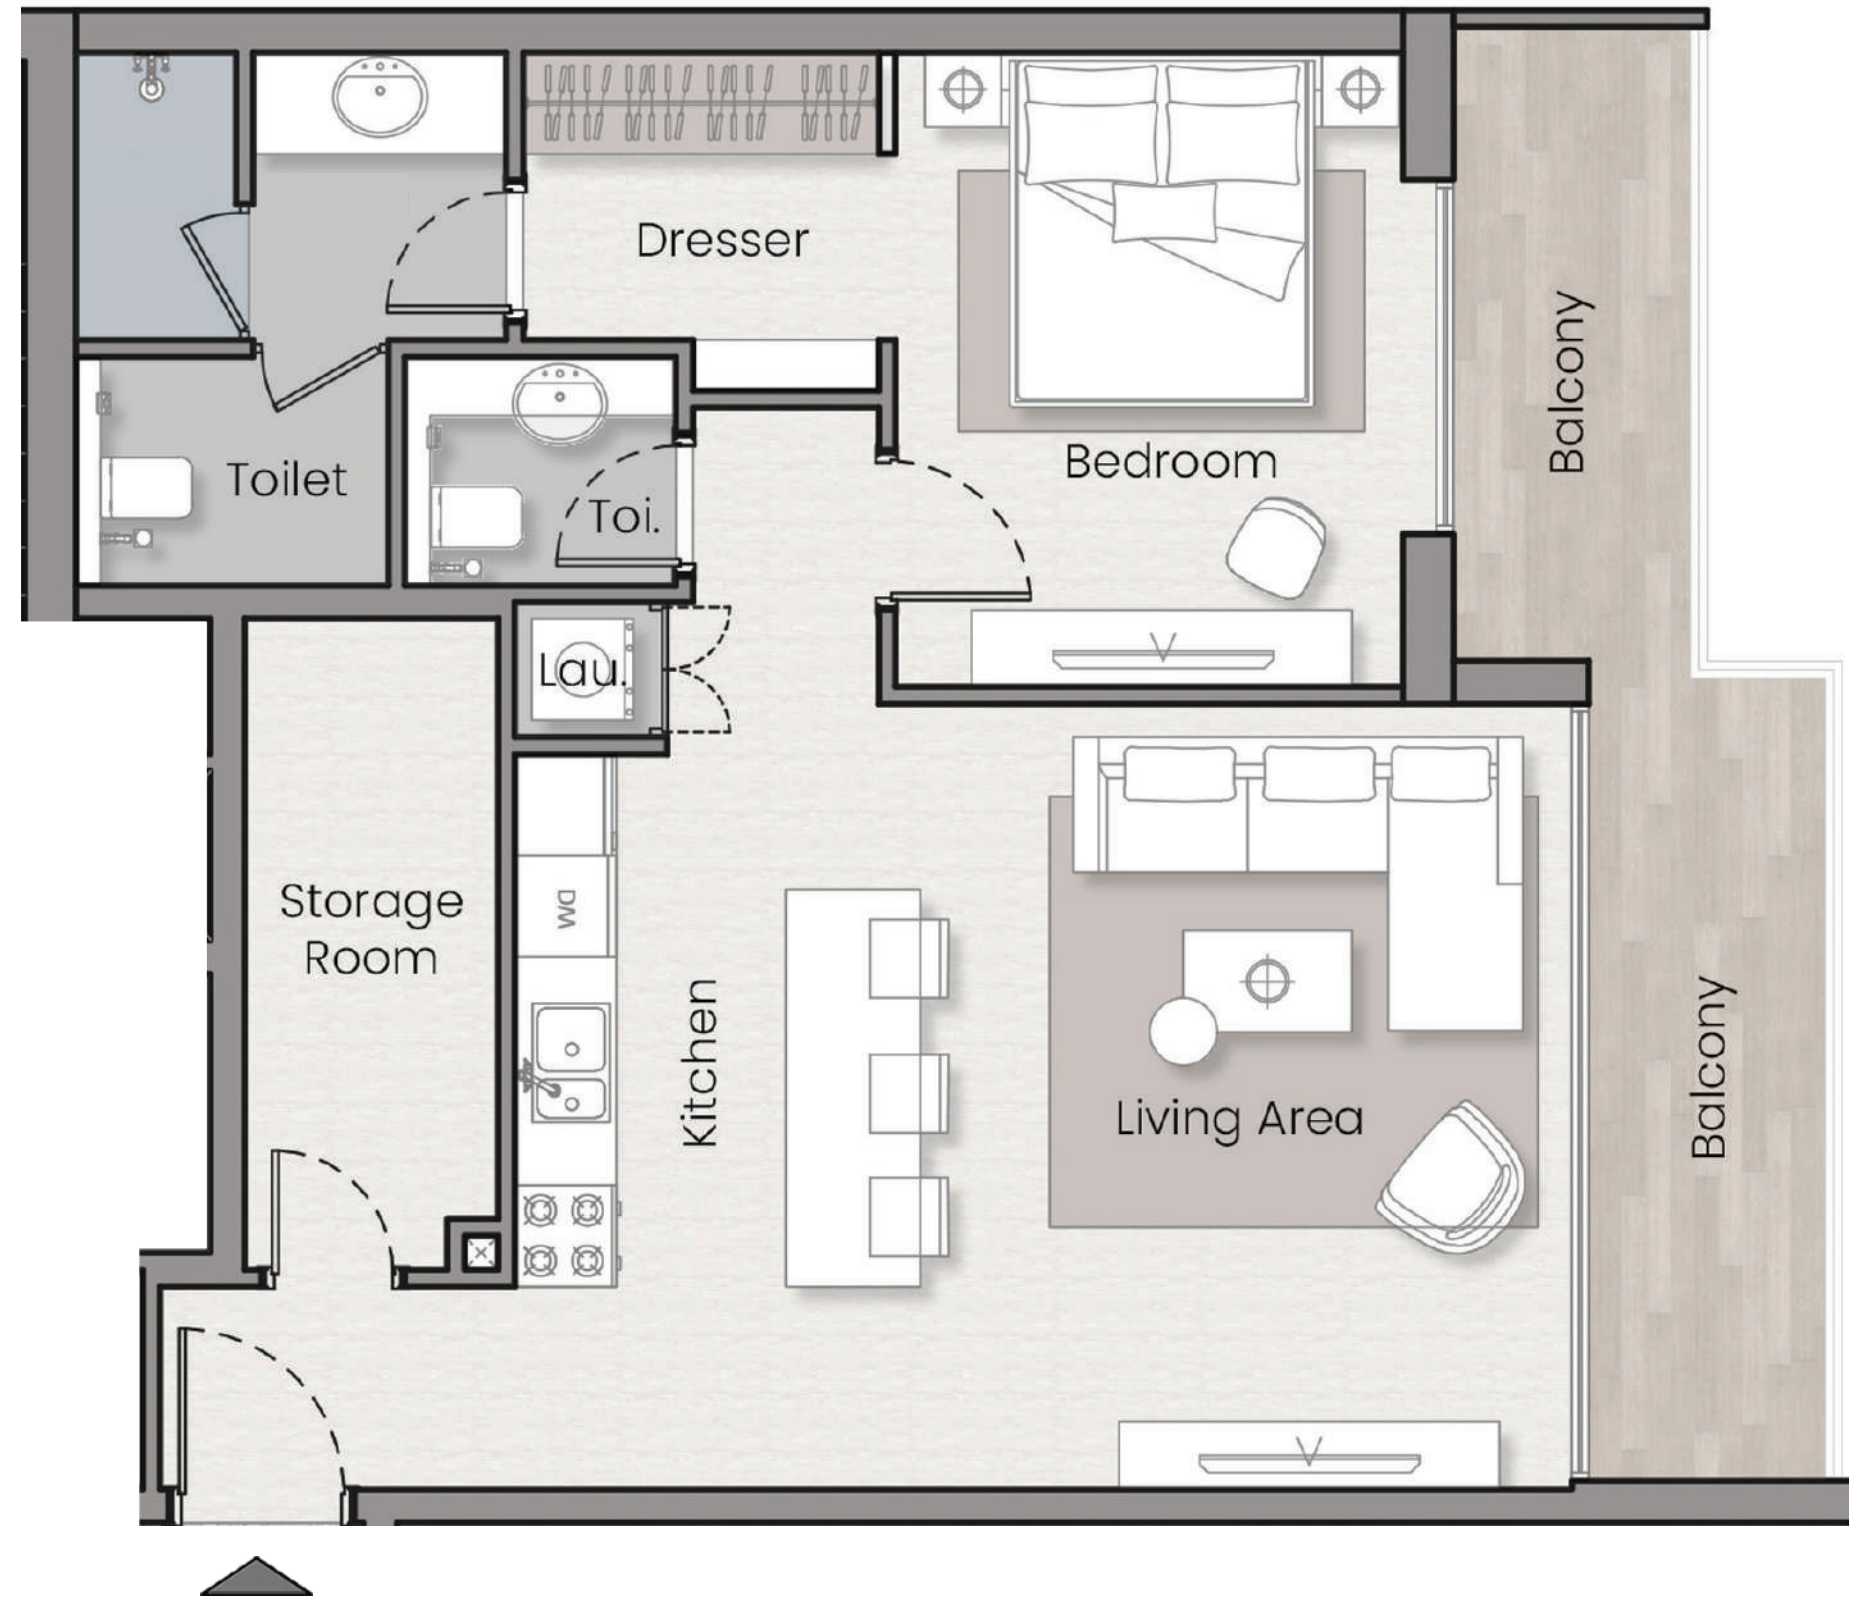

1 BEDROOM+S-TYPE B

LEVEL 2-3 Series 02 & 10

LEVEL 4-17 Series 02 & 08

(APPROX)

Suit Sq.Ft 752.72

Balcony Sq.Ft 142.08

Total Sq.Ft 894.80

HAVELOCK HEIGHTS

(APPROX)	
Suit Sq.Ft	962.62
Balcony Sq.Ft	159.74
Total Sq.Ft	1,122.35

DUPLEX
APARTMENTS

HAVELOCK HEIGHTS

2 BEDROOM DUPLEX TYPE A LEVEL 17 UNIT 1704

(APPROX)	
Suit Sq.Ft	1,360.45
Balcony Sq.Ft	392.88
Total Sq.Ft	1,753.33

Lower Level (17th Floor)

Higher Level (18th Floor)

HAVELOCK HEIGHTS

2 BEDROOM DUPLEX TYPE B LEVEL 19 UNITS 1901 & 1902

(APPROX)	
Suit Sq.Ft	962.62
Balcony Sq.Ft	263.29
Total Sq.Ft	1,215.68

HAVELOCK HEIGHTS

3 BEDROOM LEVEL 17 UNIT 1703 & 1705

(APPROX)	
Suit Sq.Ft	2,009.30
Balcony Sq.Ft	877.90
Total Sq.Ft	2,887.20

Lower Level (17th Floor)

Higher Level (18th Floor)