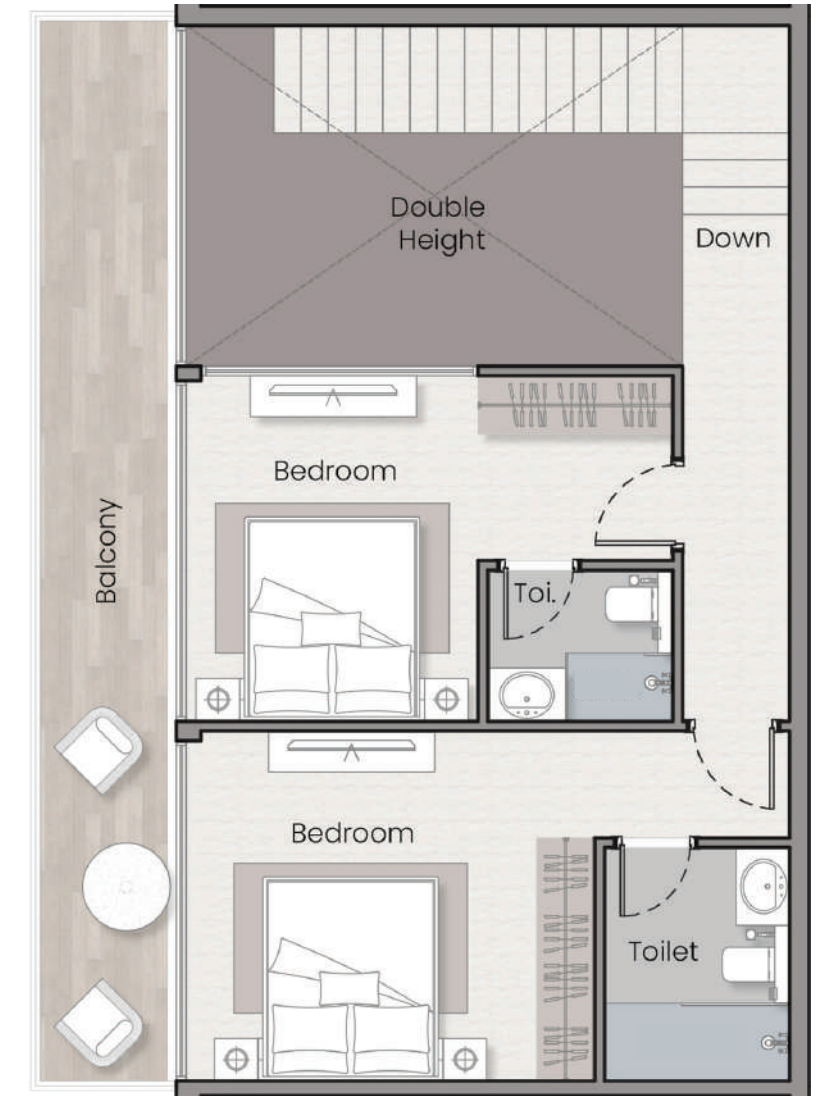

(APPROX)	
Suit Sq.Ft	962.62
Balcony Sq.Ft	159.74
Total Sq.Ft	1,122.35

DUPLEX
APARTMENTS

HAVELOCK HEIGHTS

2 BEDROOM DUPLEX TYPE A LEVEL 17 UNIT 1704

(APPROX)	
Suit Sq.Ft	1,360.45
Balcony Sq.Ft	392.88
Total Sq.Ft	1,753.33

Lower Level (17th Floor)

Higher Level (18th Floor)

HAVELOCK HEIGHTS

2 BEDROOM DUPLEX TYPE B LEVEL 19 UNITS 1901 & 1902

(APPROX)	
Suit Sq.Ft	962.62
Balcony Sq.Ft	263.29
Total Sq.Ft	1,215.68

HAVELOCK HEIGHTS

3 BEDROOM LEVEL 17 UNIT 1703 & 1705

(APPROX)	
Suit Sq.Ft	2,009.30
Balcony Sq.Ft	877.90
Total Sq.Ft	2,887.20

Lower Level (17th Floor)

Higher Level (18th Floor)