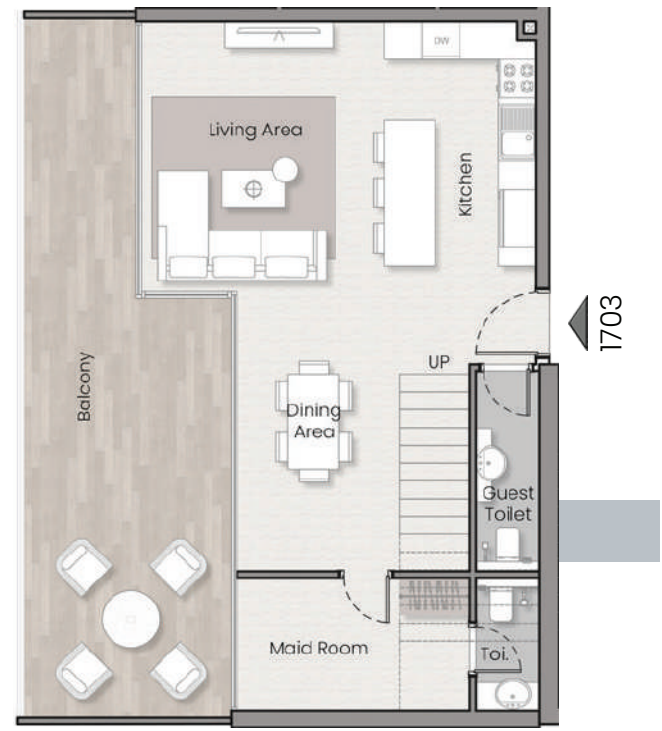

(APPROX)	
Suit Sq.Ft	962.62
Balcony Sq.Ft	159.74
Total Sq.Ft	1,122.35

DUPLEX
APARTMENTS

HAVELOCK HEIGHTS

2 BEDROOM DUPLEX TYPE A LEVEL 17 UNIT 1704

(APPROX)	
Suit Sq.Ft	1,360.45
Balcony Sq.Ft	392.88
Total Sq.Ft	1,753.33

Lower Level (17th Floor)

Higher Level (18th Floor)

HAVELOCK HEIGHTS

2 BEDROOM DUPLEX TYPE B LEVEL 19 UNITS 1901 & 1902

(APPROX)	
Suit Sq.Ft	962.62
Balcony Sq.Ft	263.29
Total Sq.Ft	1,215.68

HAVELOCK HEIGHTS

3 BEDROOM LEVEL 17 UNIT 1703 & 1705

(APPROX)	
Suit Sq.Ft	2,009.30
Balcony Sq.Ft	877.90
Total Sq.Ft	2,887.20

Lower Level (17th Floor)

Higher Level (18th Floor)