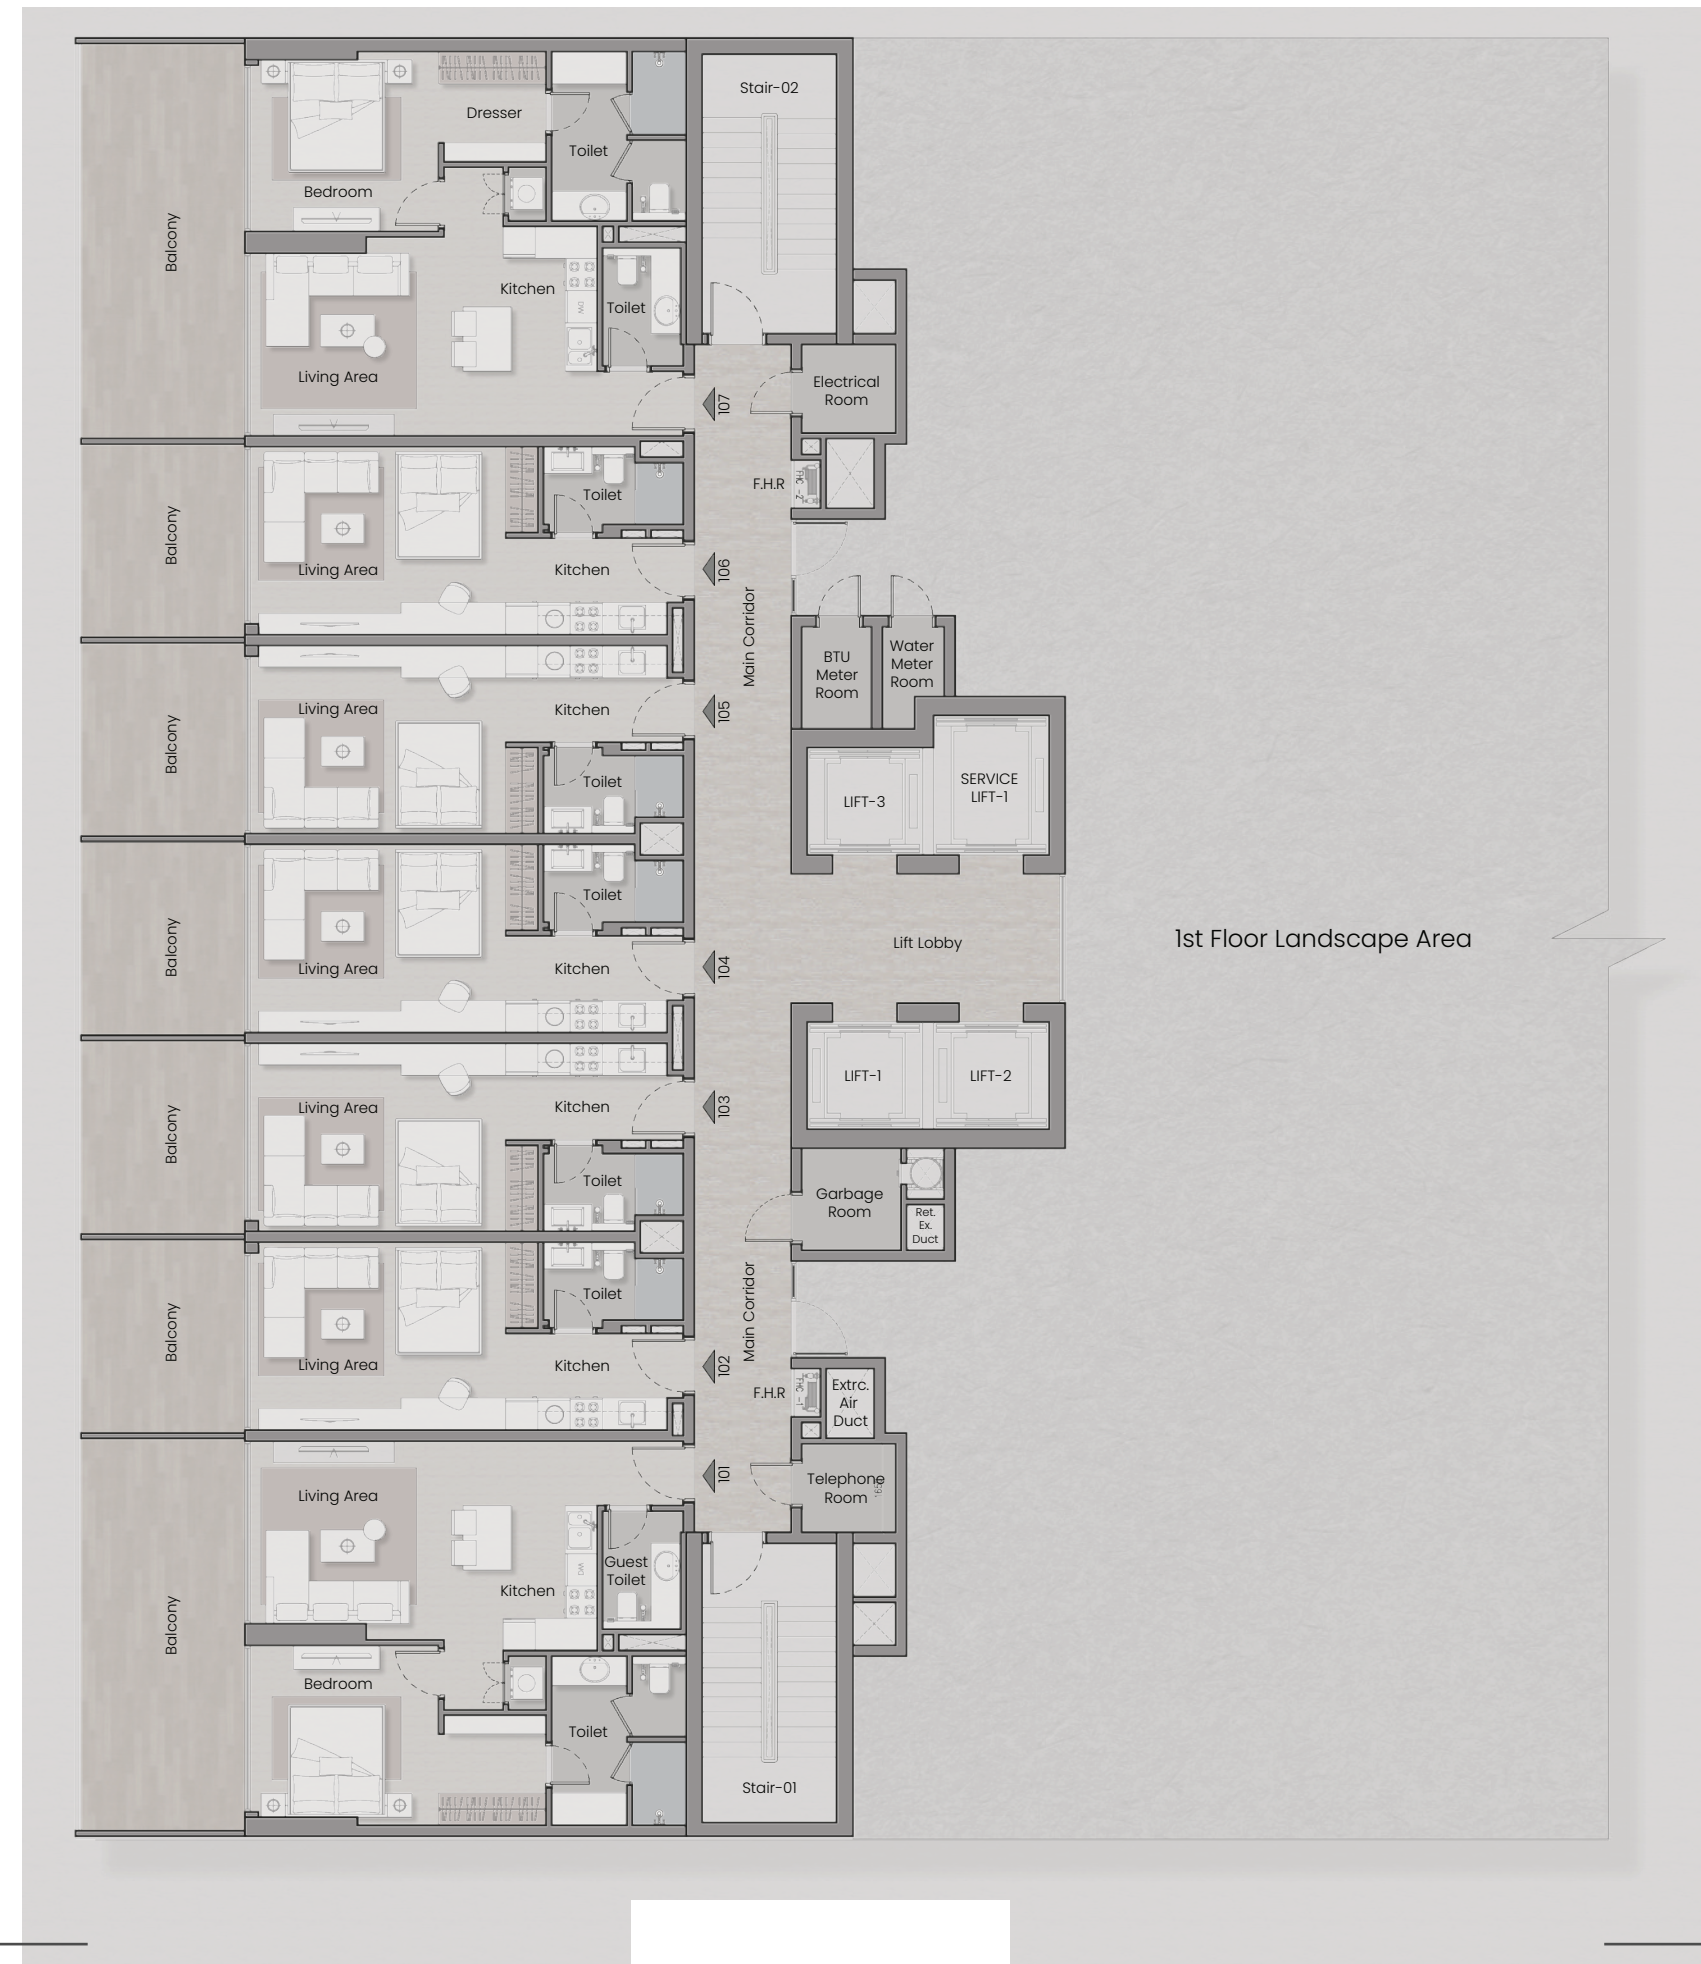

HAVELOCK HEIGHTS

FLOOR PLAN

HAVELOCK HEIGHTS

1ST FLOOR PLAN

CITY VIEW ←

→ POOL VIEW

HAVELOCK HEIGHTS

2ND & 3RD FLOOR PLAN (TYPICAL)

HAVELOCK HEIGHTS

4TH TILL 16TH FLOOR PLAN (TYPICAL)

HAVELOCK HEIGHTS

17TH FLOOR PLAN

HAVELOCK HEIGHTS

18TH FLOOR PLAN

HAVELOCK HEIGHTS

19TH FLOOR PLAN

HAVELOCK HEIGHTS

STUDIO-TYPE 1

LEVEL 1 Unit 102,103,104,105,106

(APPROX)

Suit Sq.Ft 321.95

Balcony Sq.Ft 124.43

Total Sq.Ft 446.38

HAVELOCK HEIGHTS