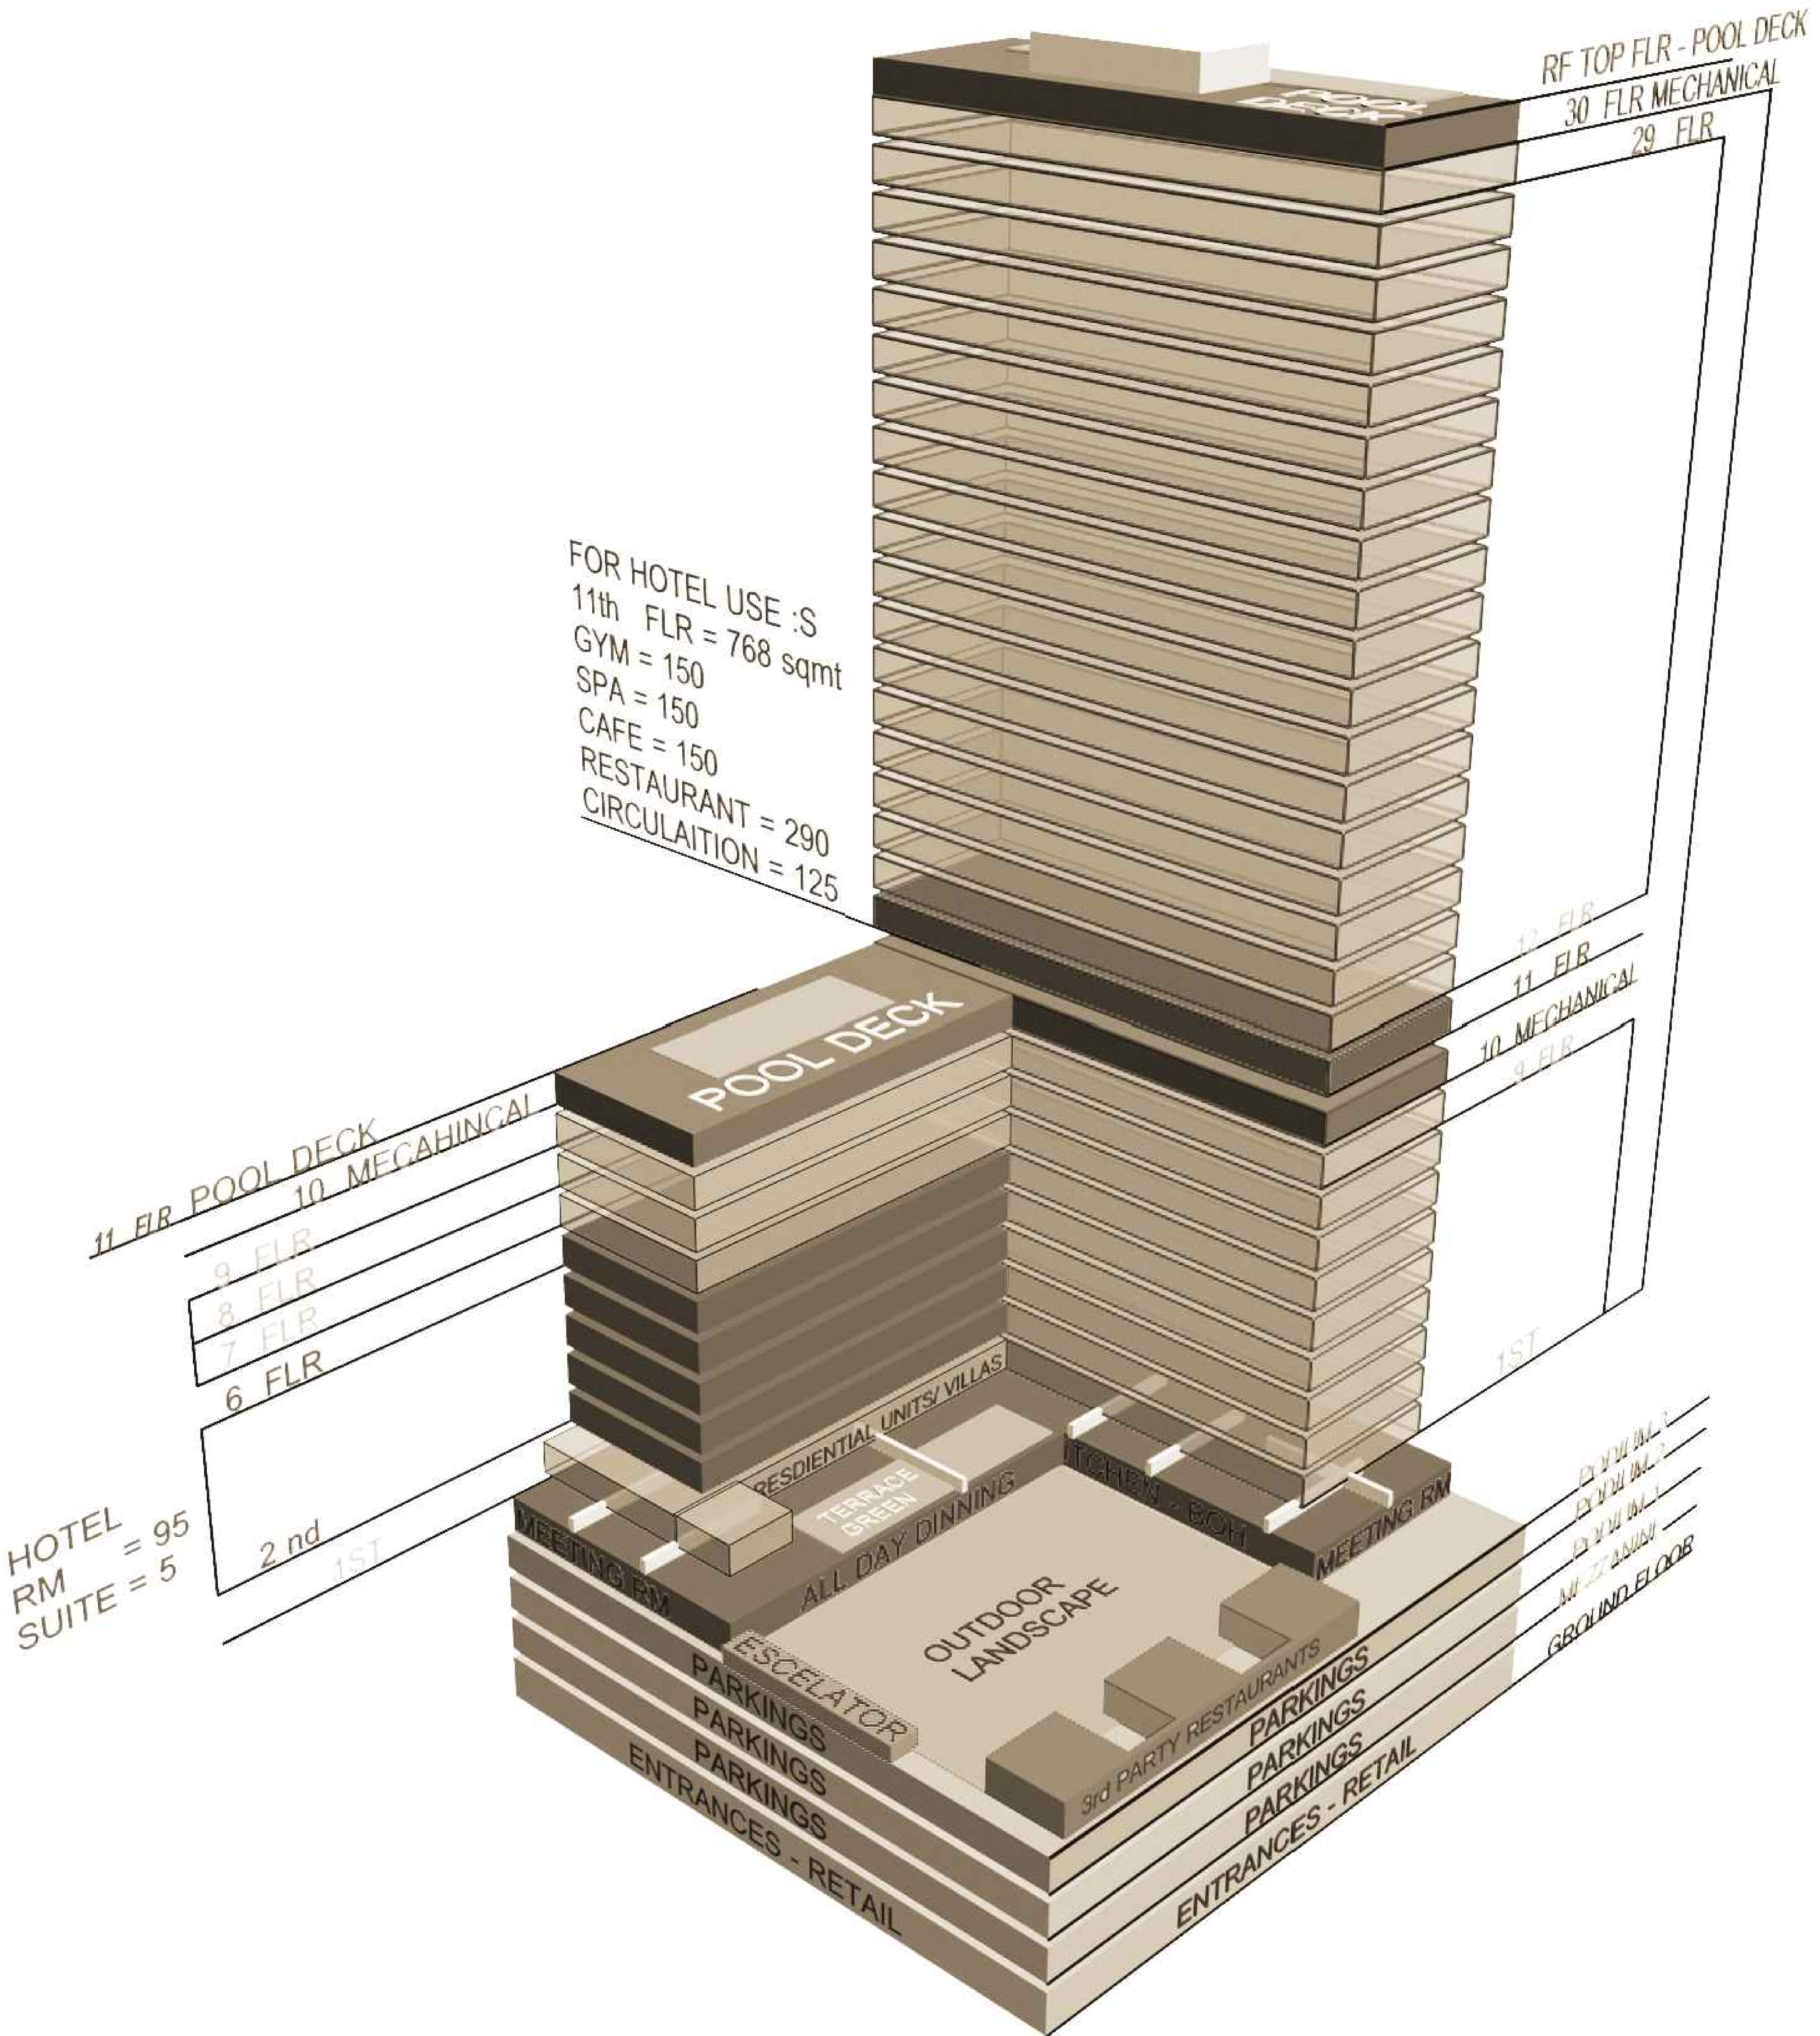

3rd Podium :

- Entire floor for Retail Shops + Outdoor community .

2nd --to-- 6th :

- Hotel units :
- King room = 50
- Twin room = 45
- Suite= 5
- Total= 100 hotel units.

11th floor :

- All Day Dinning - Pool Deck.