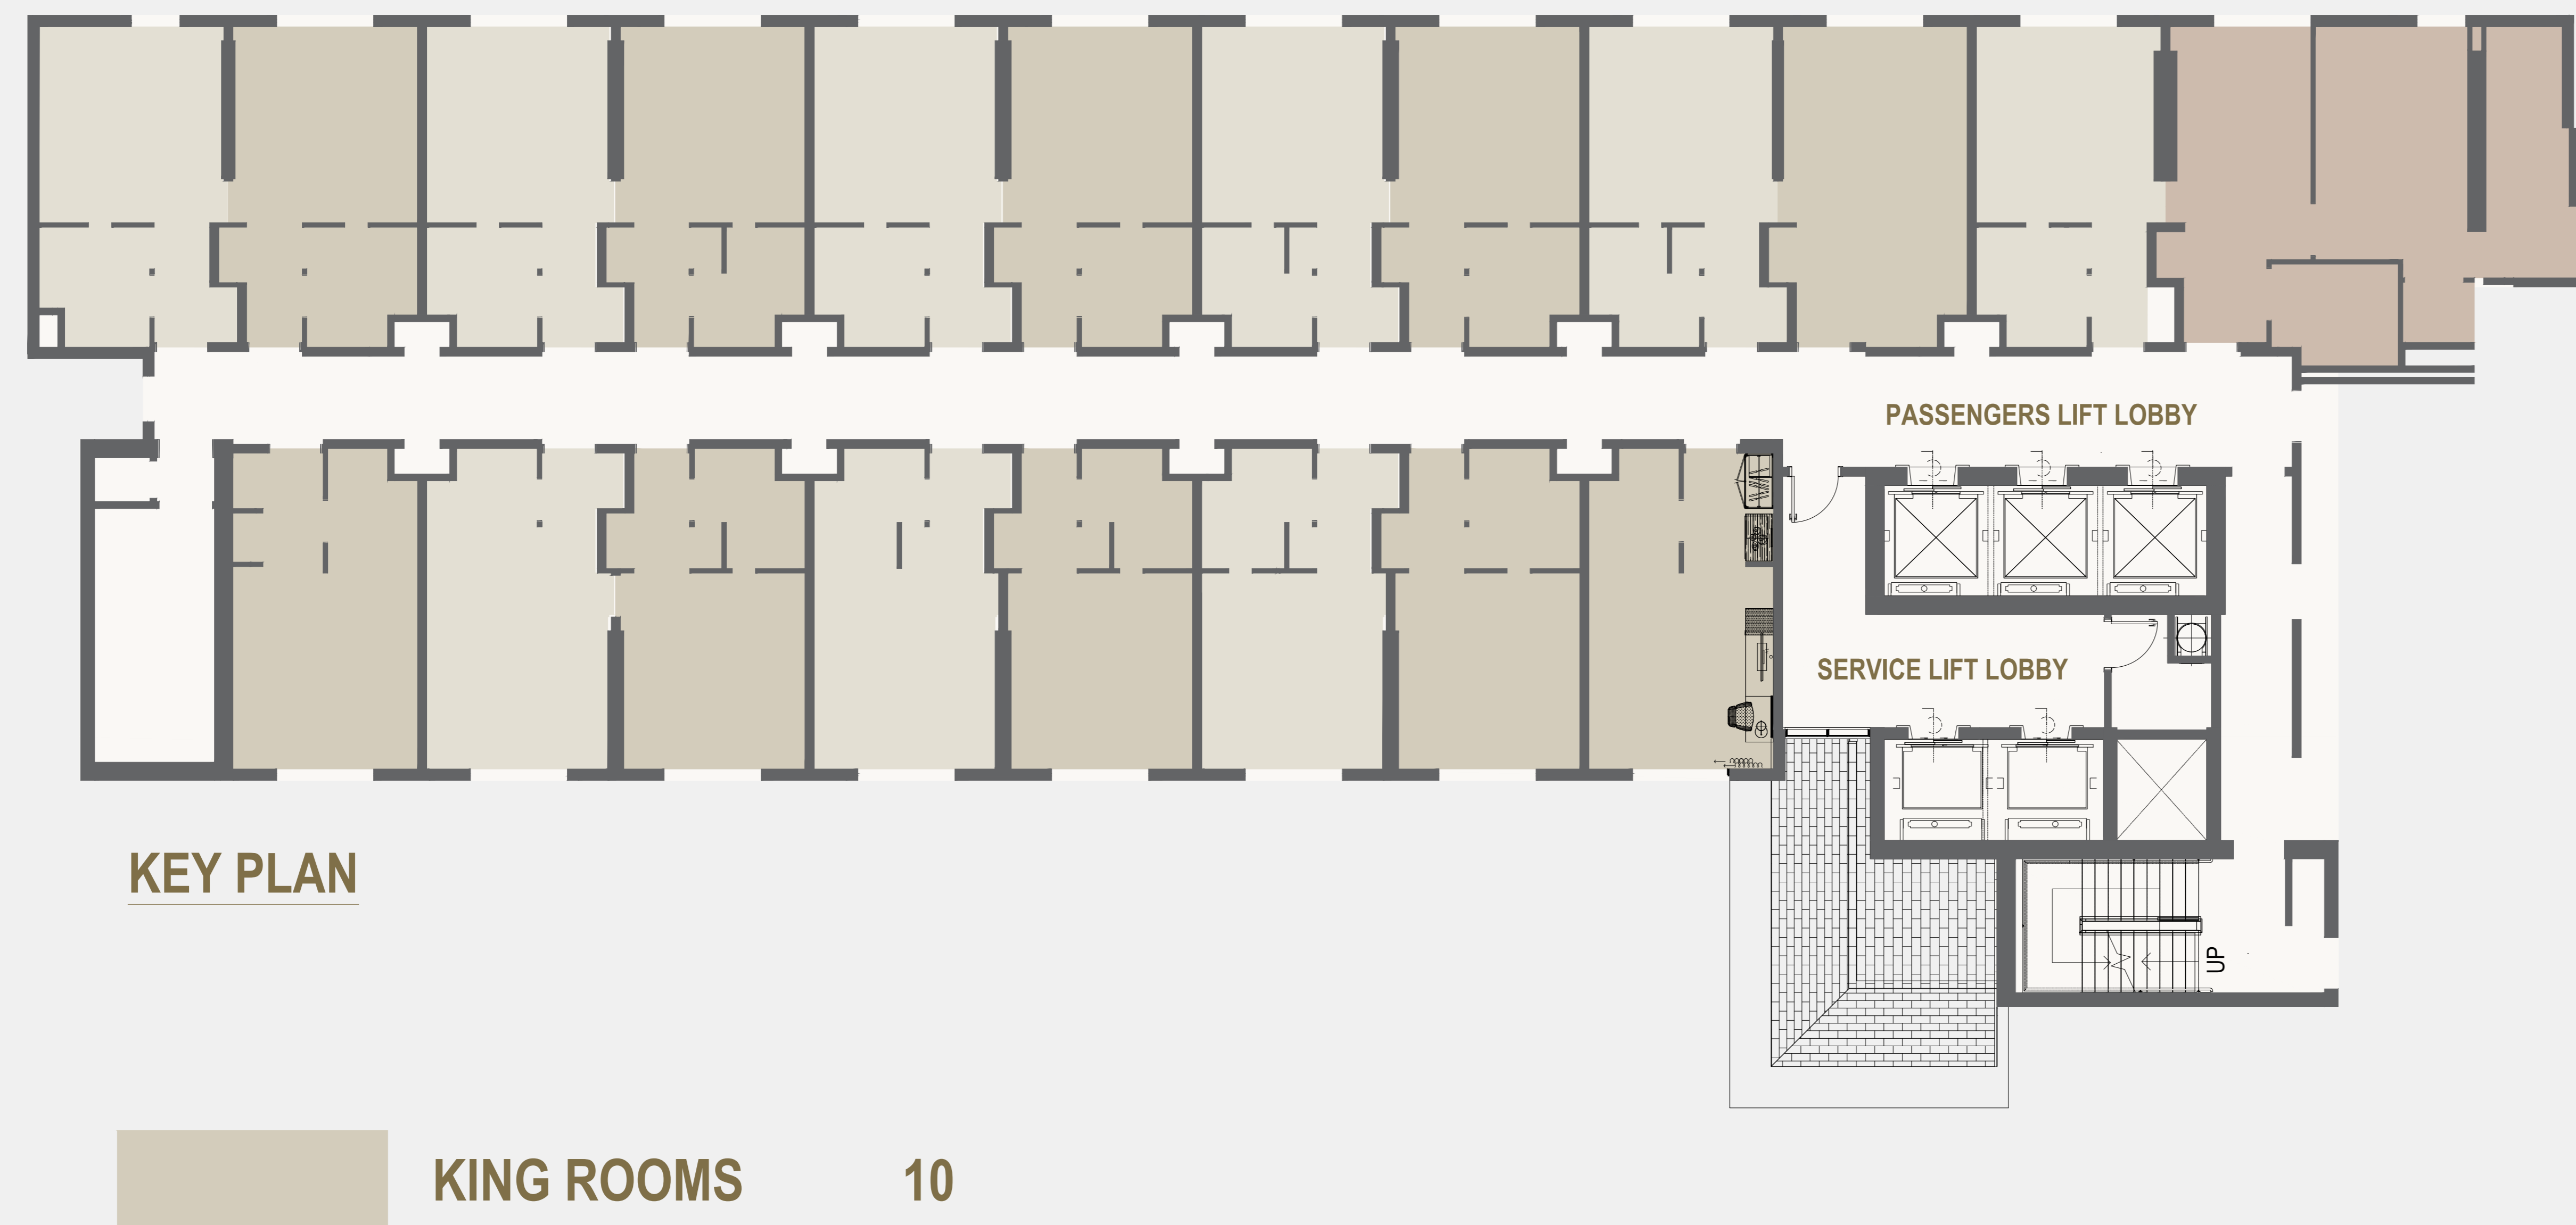

KING ROOM

AREA = 29 sqmt.

Total numbers = 50 units