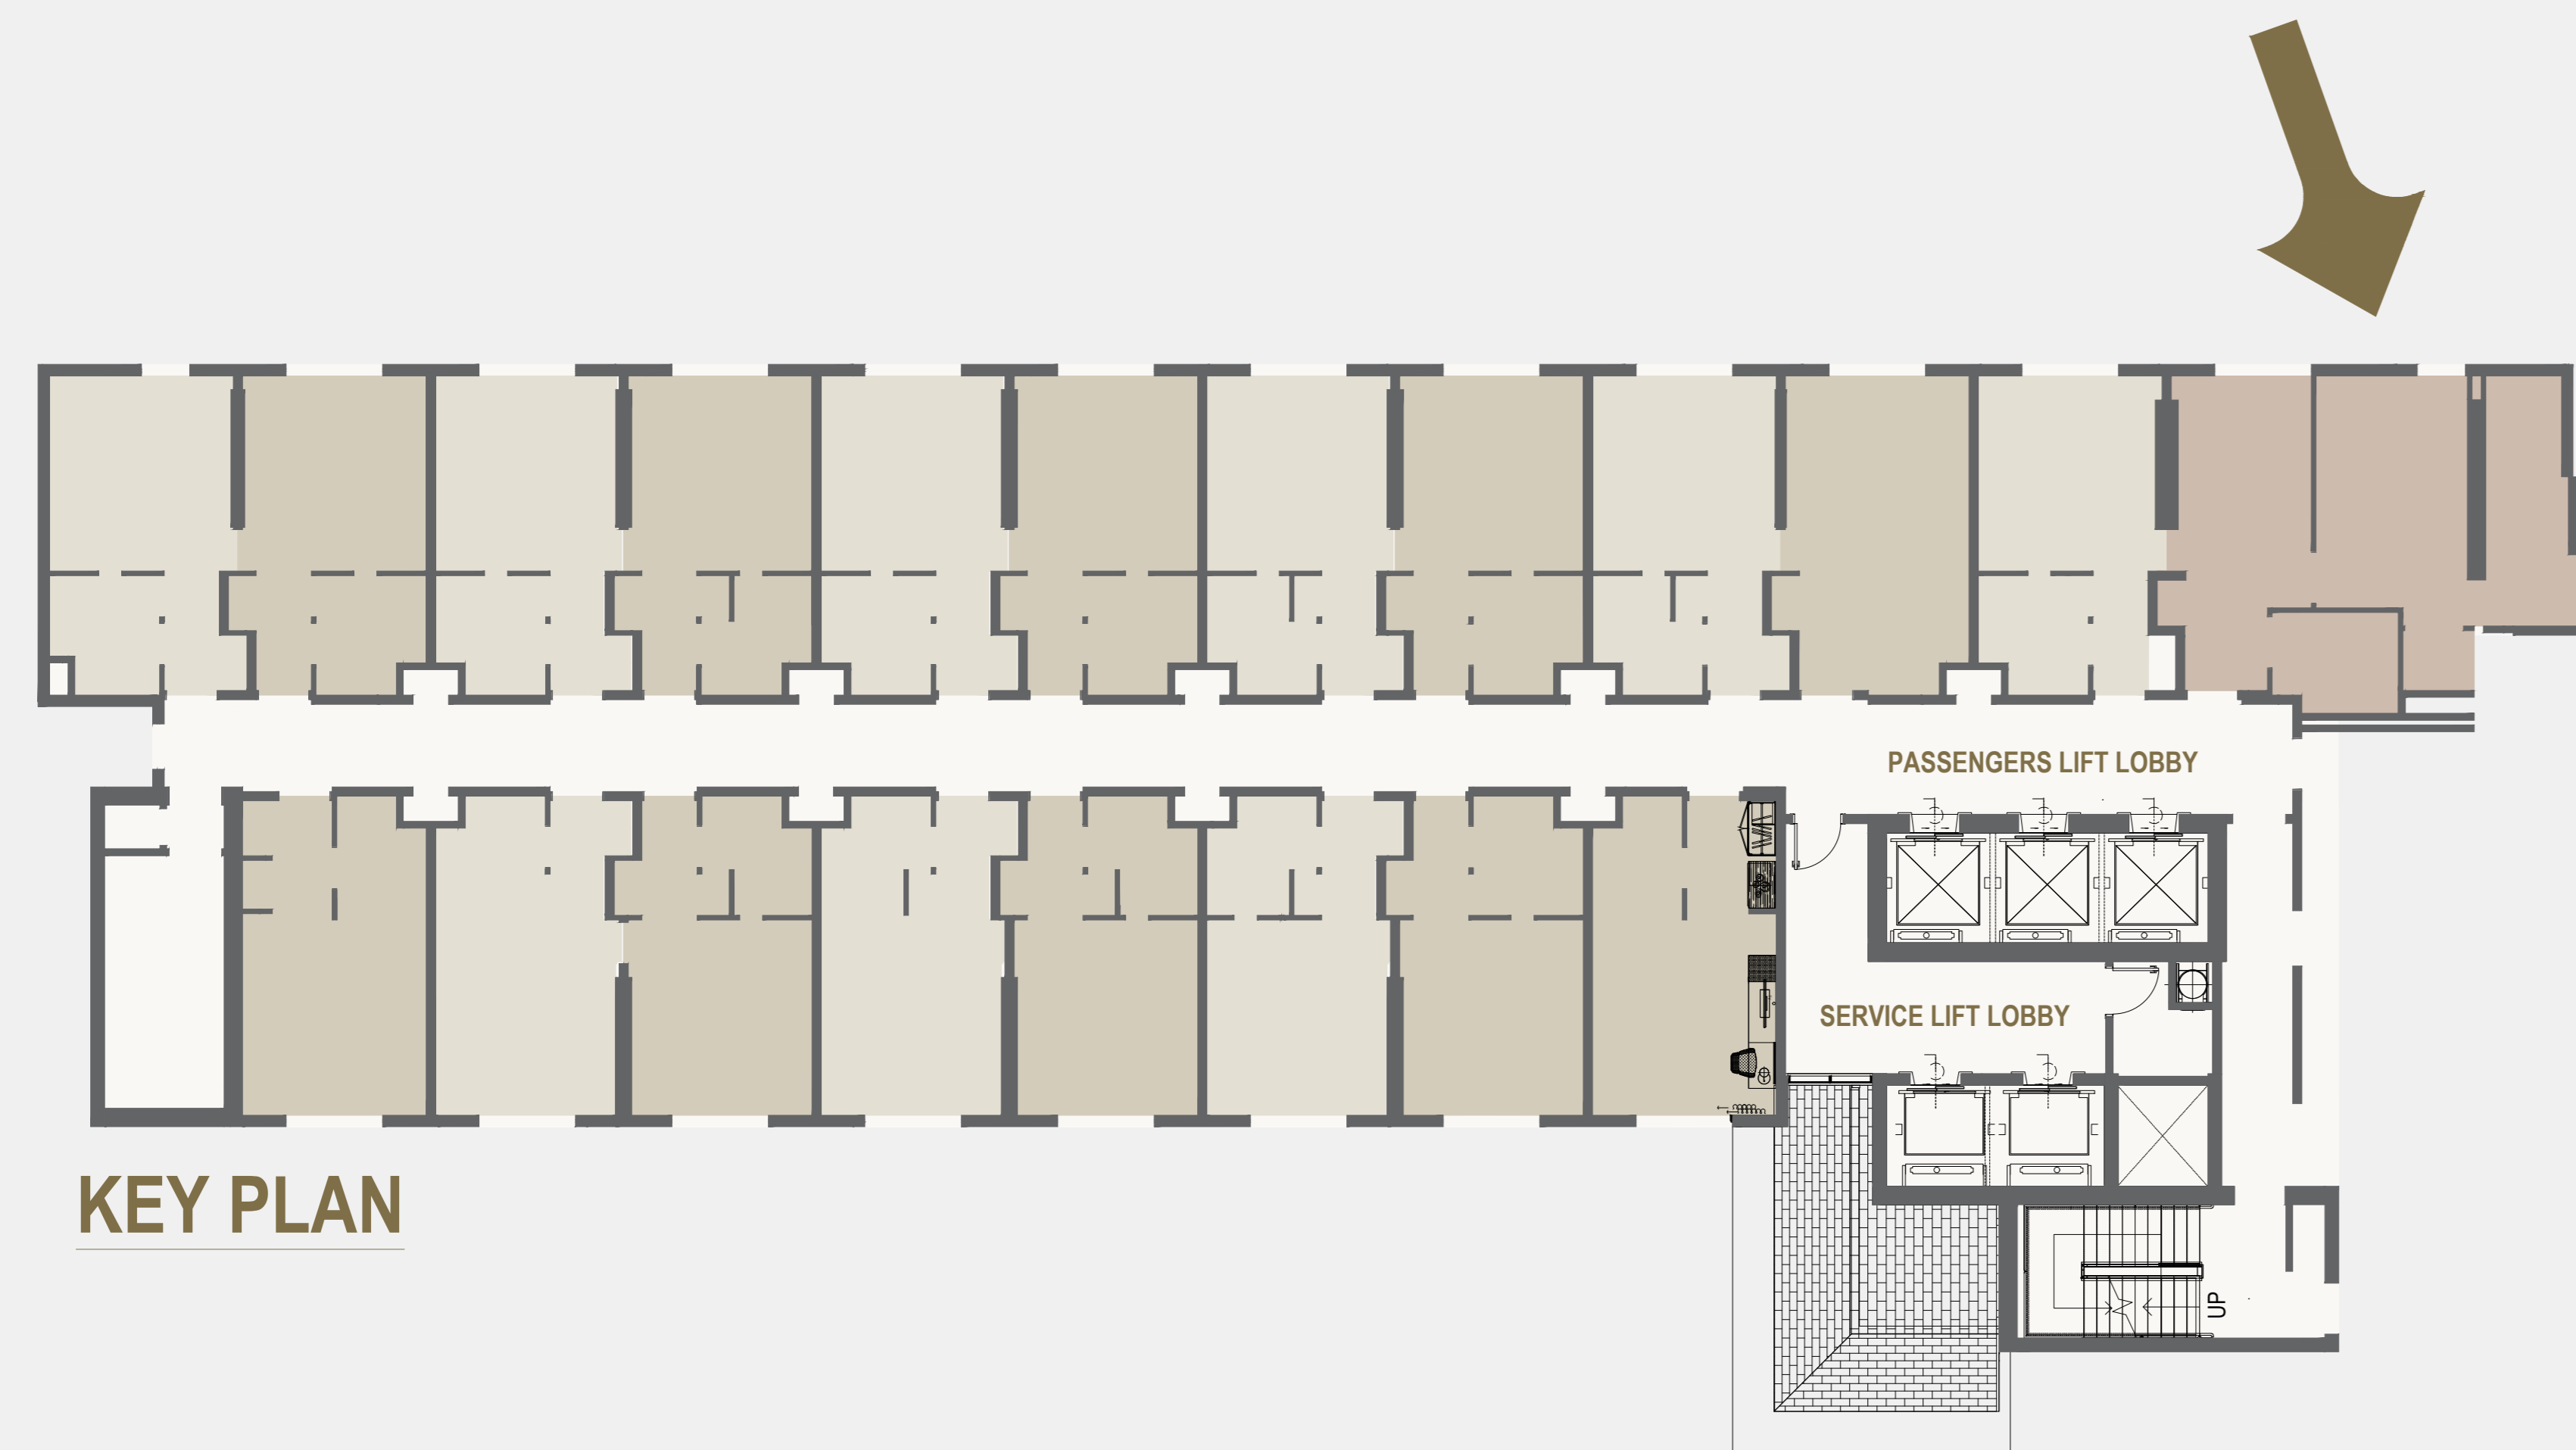

SUITE (1 BEDROOM)

AREA = 60 sqmt.

Total numbers = 5 units

SUITE 05