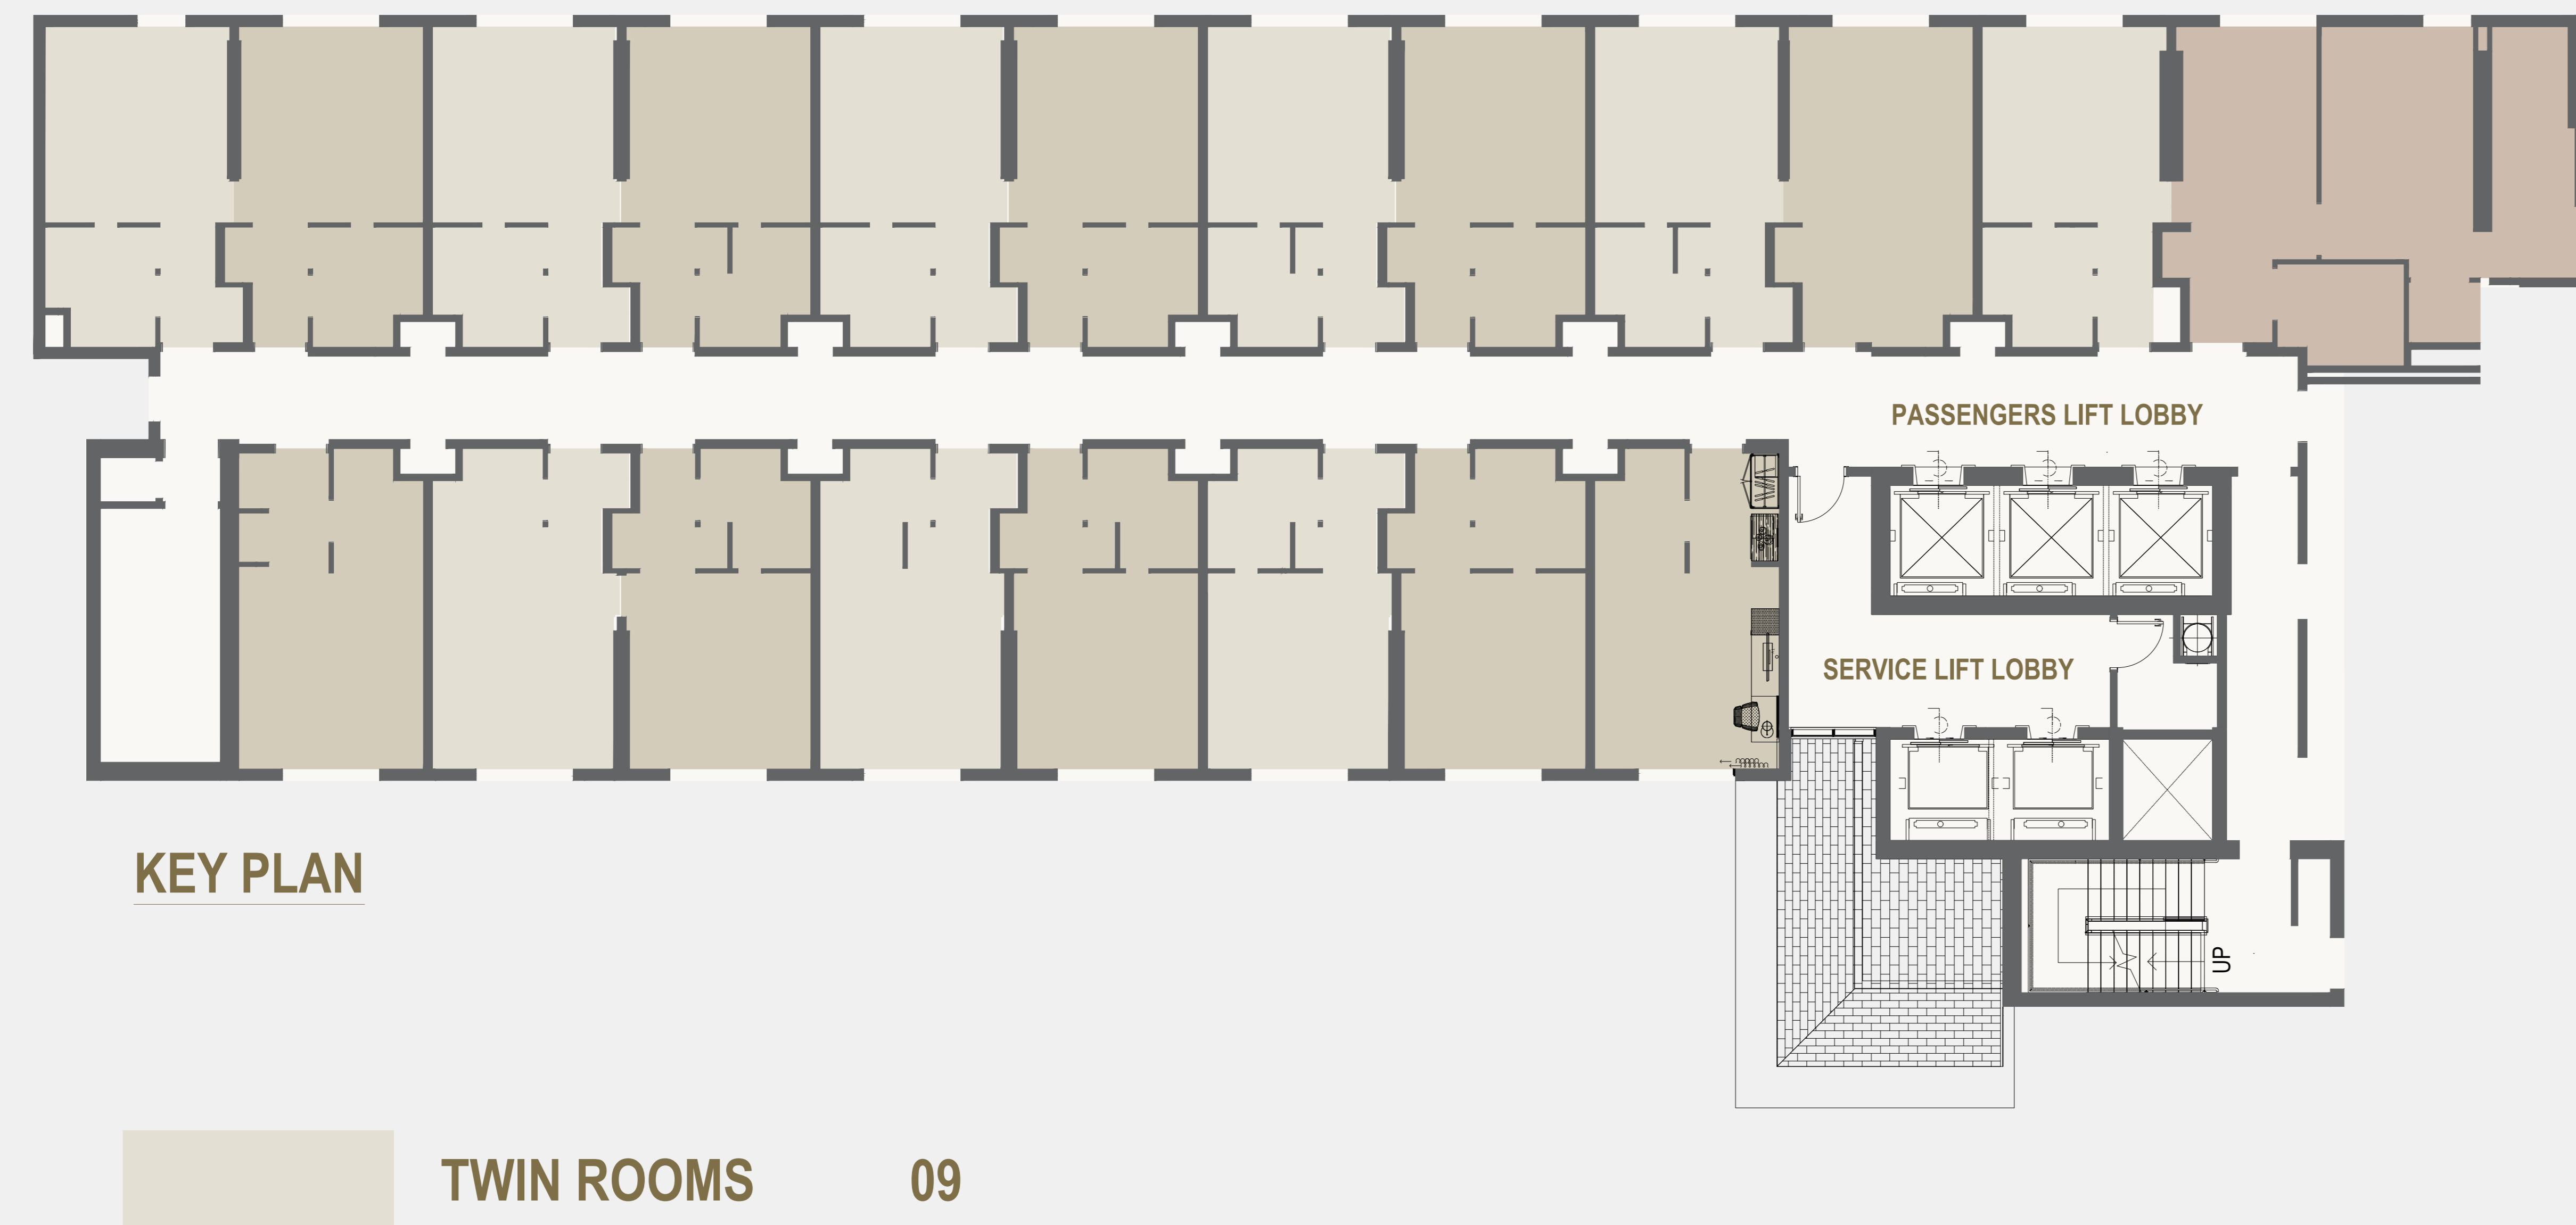

KING ROOM

AREA = 29 sqmt.

Total numbers = 50 units

TWIN ROOM

AREA = 29 sqmt.

Total numbers = 45 units

Twin Room

BRANDED HOTEL at JVC, DUBAI