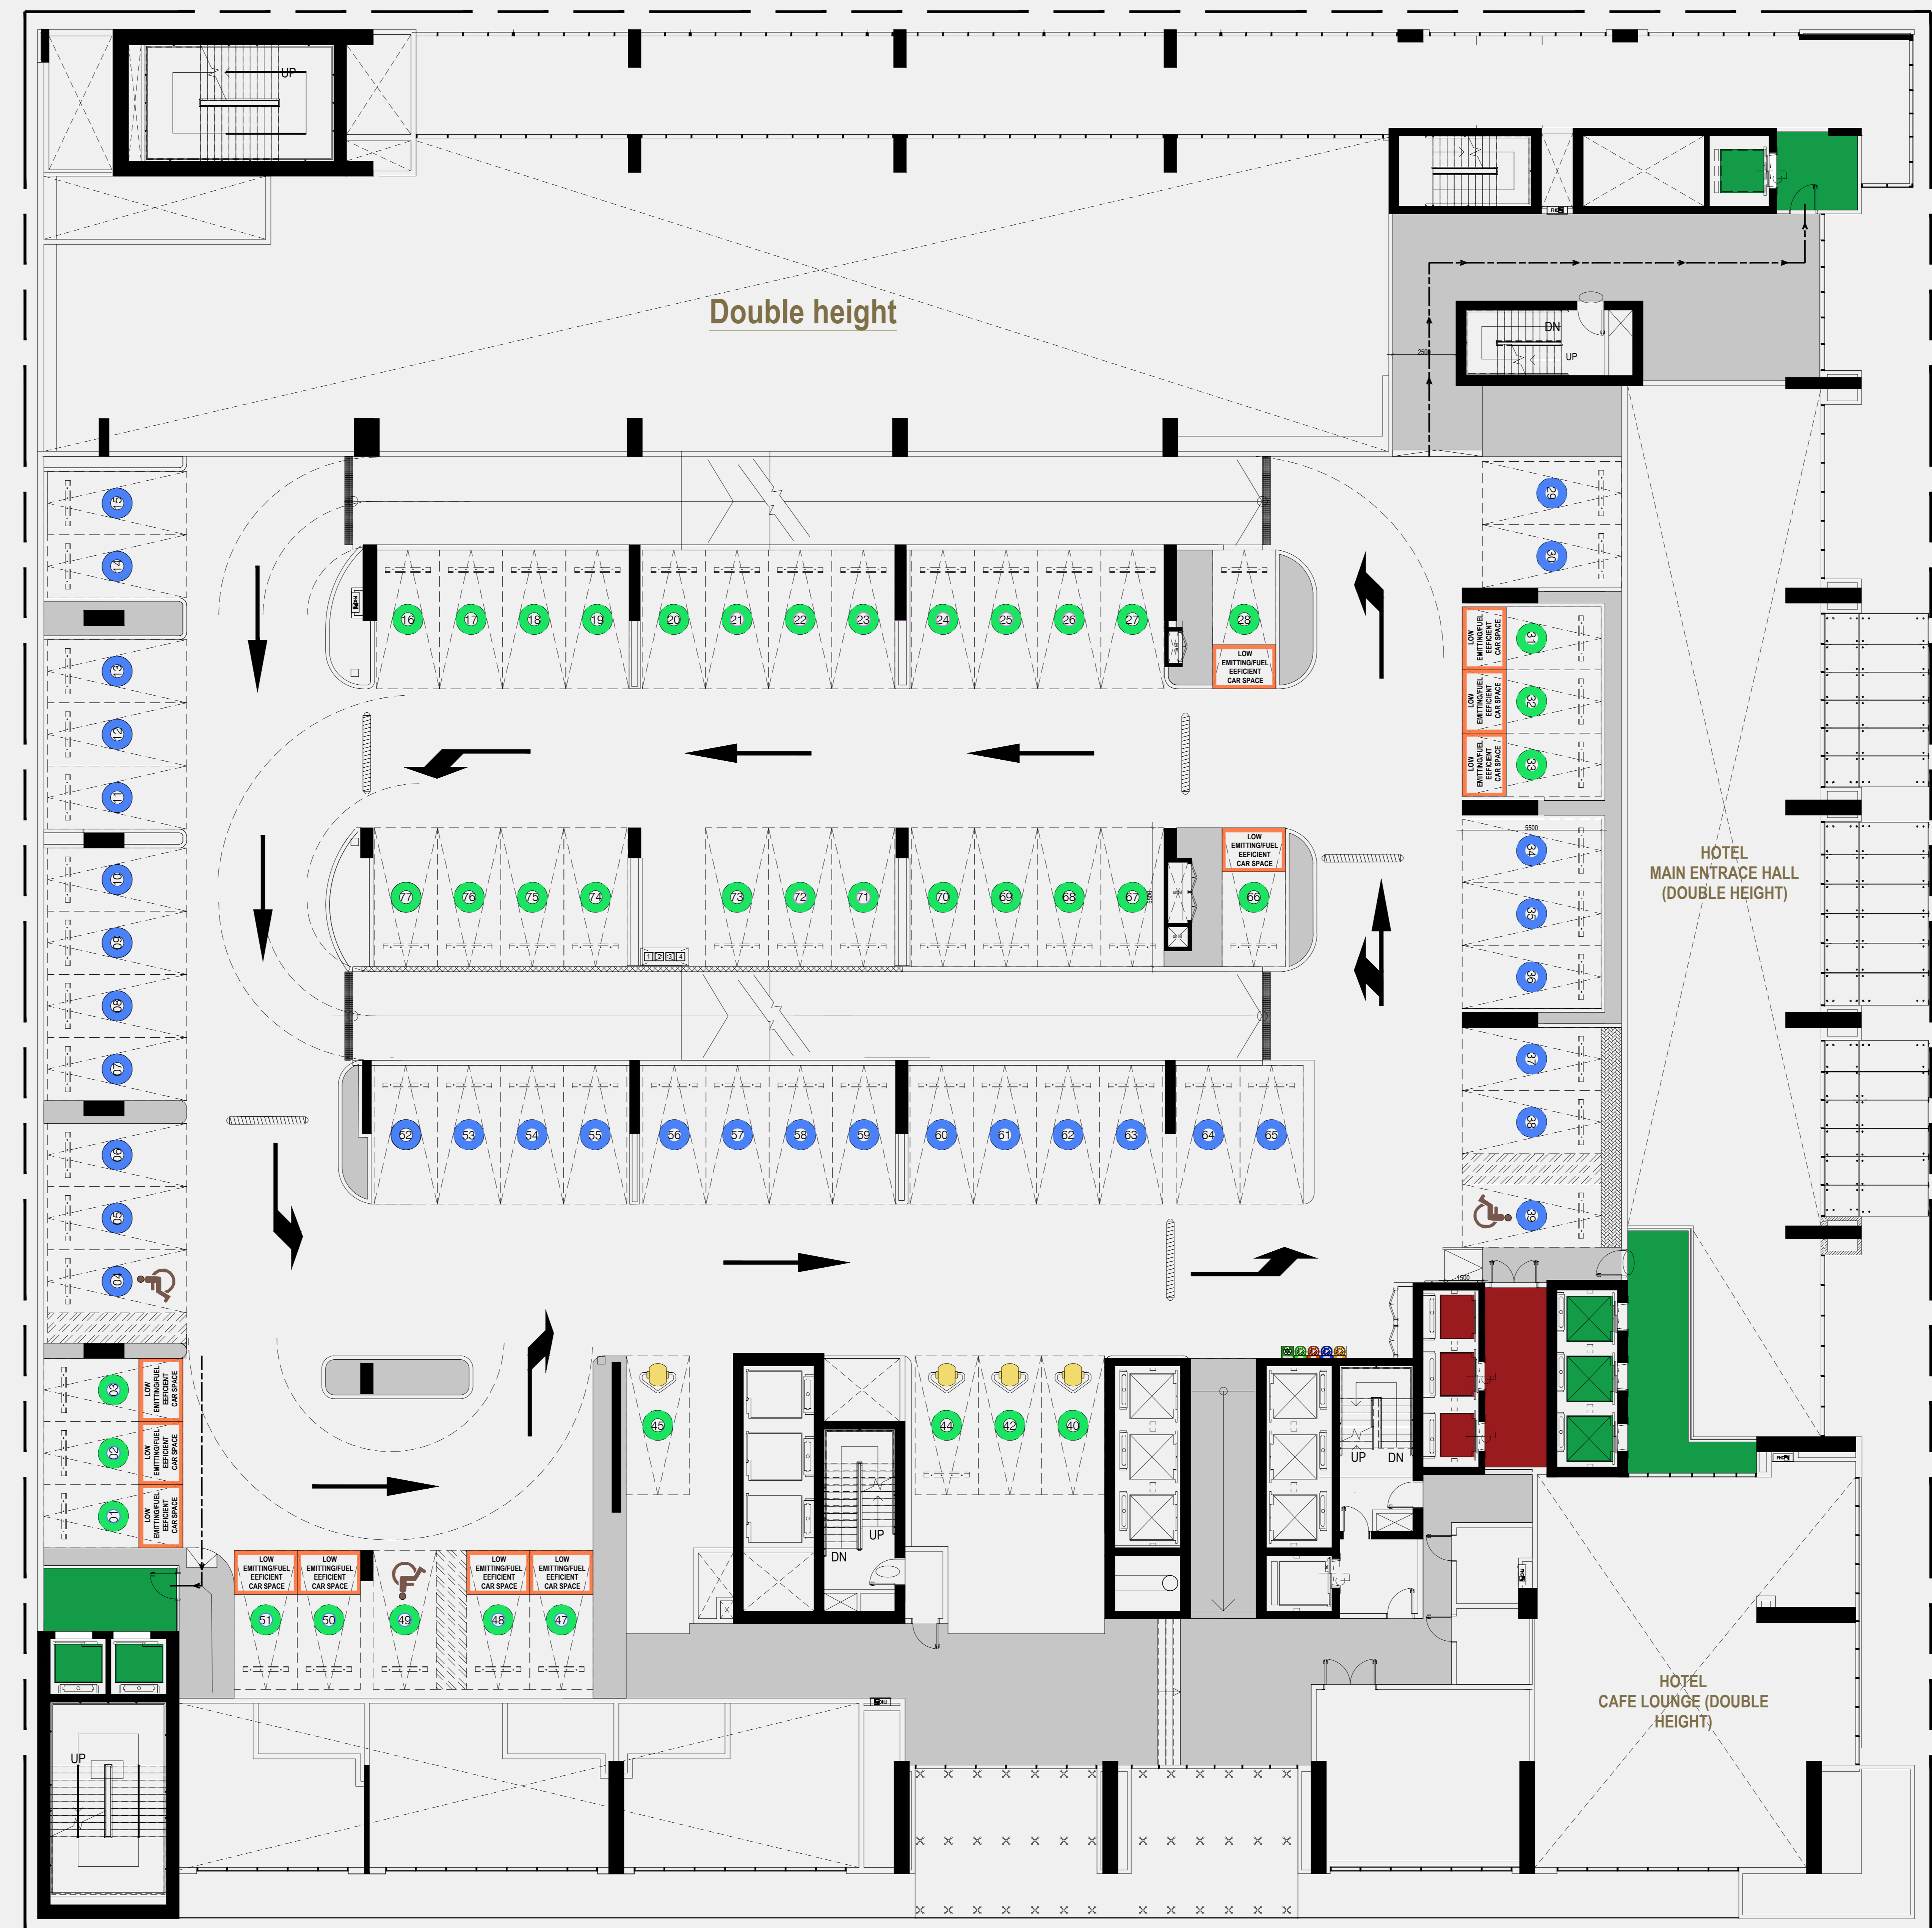

"Savor the World on Your Plate: Explore Our Exquisite Group of Specialty Restaurants for a Culinary Journey Like No Other."

King Room

HOTEL COMPONENTS :

- F.O.H ENTRANCES
- B.O.H CIRCULATIONS (Dedicated for 3rd Podium Retail shops).
- B.O.H CIRCULATIONS (Dedicated for Hotel).
- HOTEL BACK OFFICES
- CAFE LOUNGE (RETAIL) - 185 sqmt.
- INDIVIDUAL RETAIL SHOPS
- RETAIL 4 --- 786 sqmt.