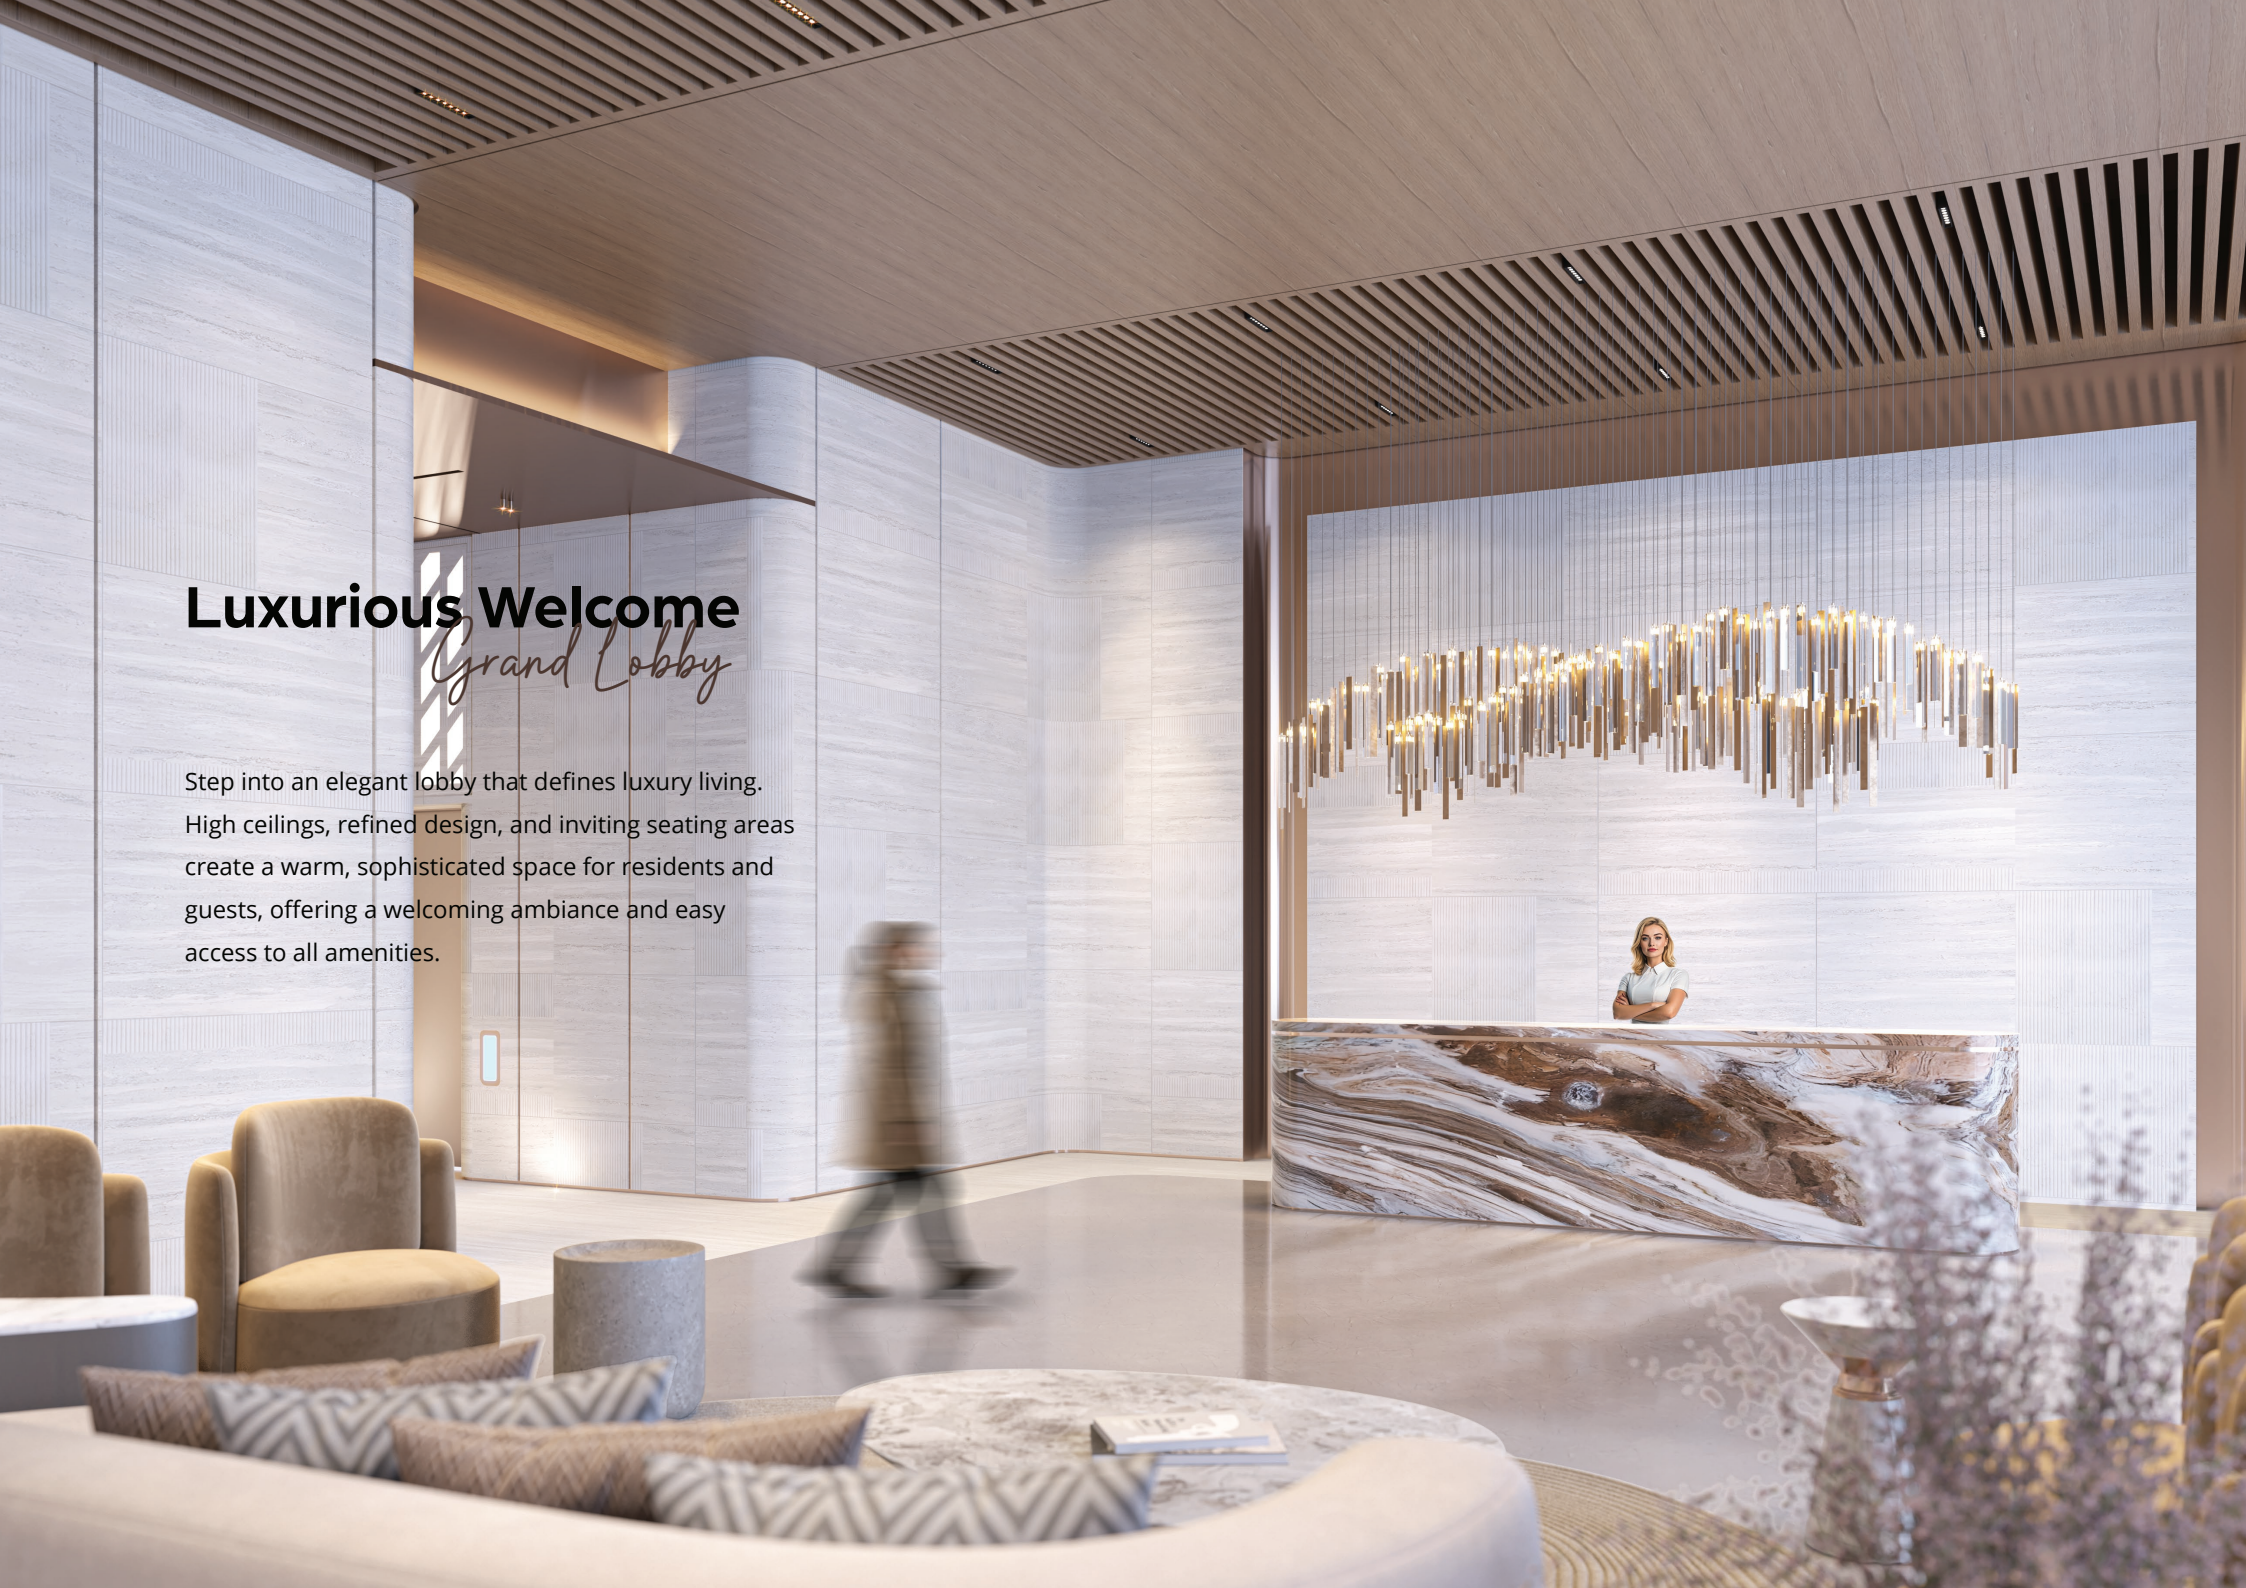

Path of Vitality
Jogging Track

Little Adventures
Kids Play Area.

In every Ripple
Love Awaits

Nourishing Body
Mind, and Soul

Luxurious Welcome

Grand Lobby

Step into an elegant lobby that defines luxury living. High ceilings, refined design, and inviting seating areas create a warm, sophisticated space for residents and guests, offering a welcoming ambiance and easy access to all amenities.