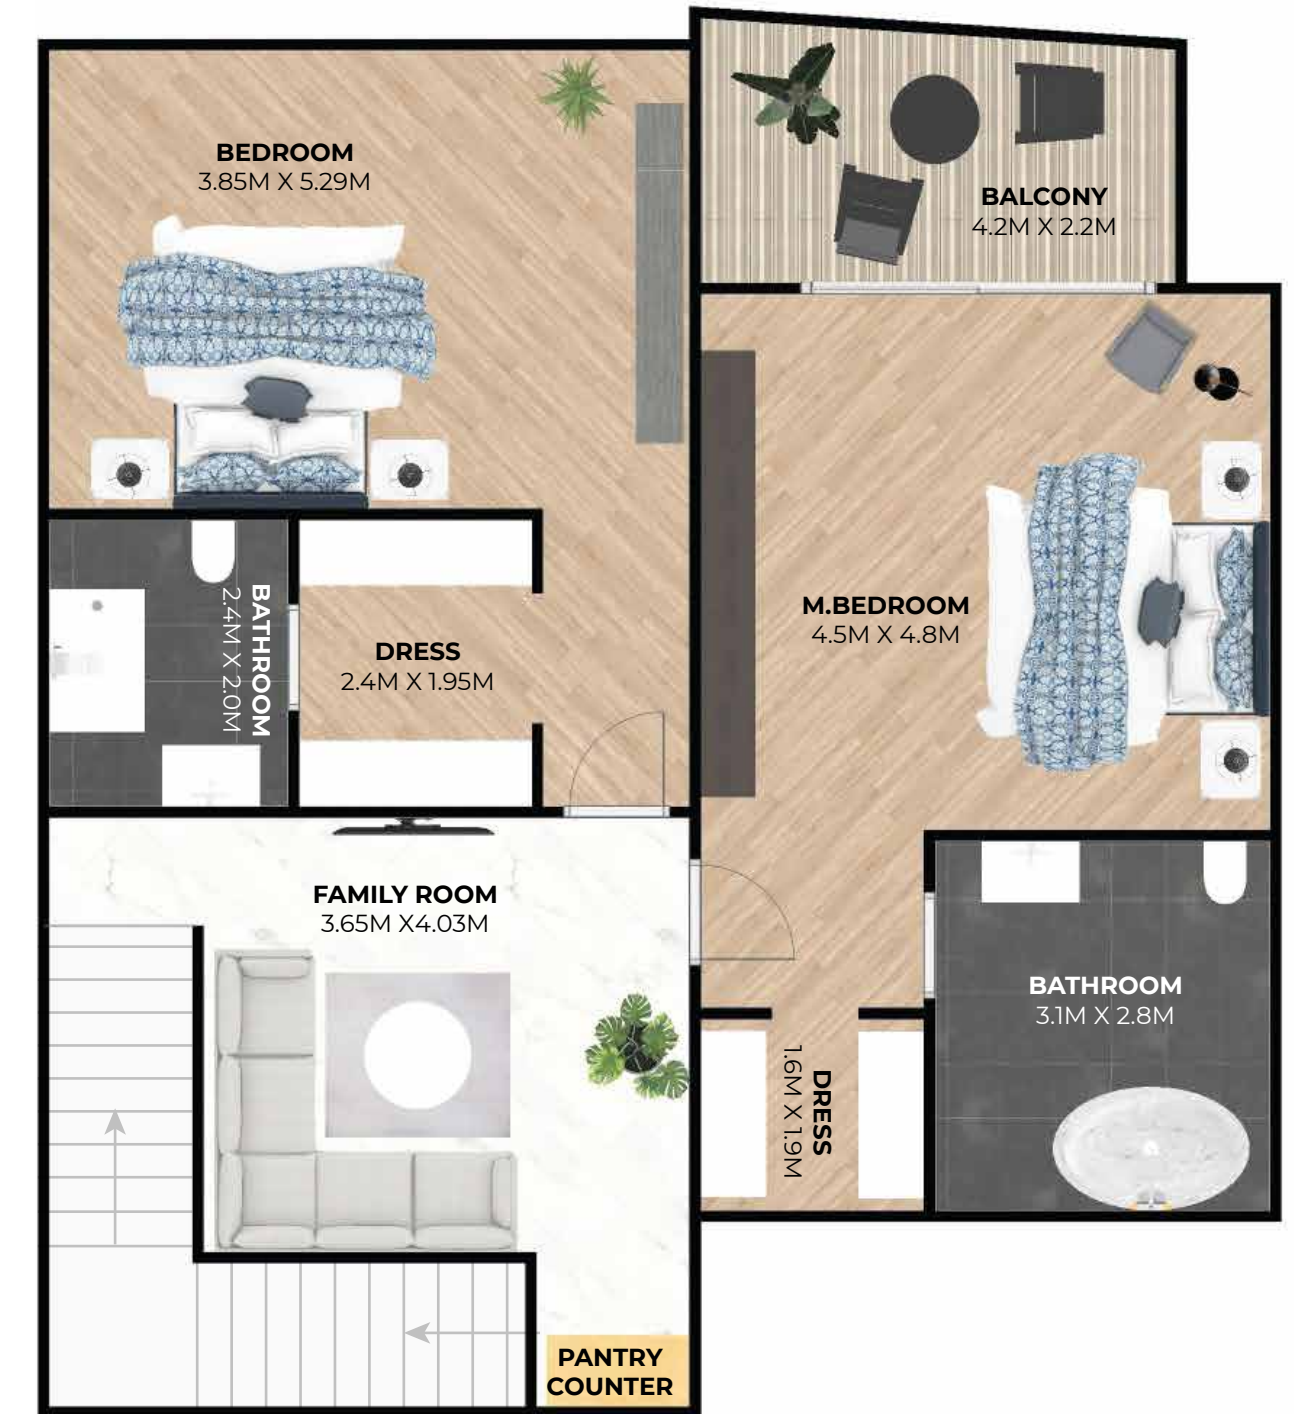

TOTAL AREA 2531 SQFT

GROUND FLOOR

FIRST FLOOR

3 BEDROOM DUPLEX

DUPLEX 04

PODIUM

TOTAL AREA 2486 SQFT

GROUND FLOOR

FIRST FLOOR

4 BEDROOM DUPLEX

DUPLEX 01

PODIUM

TOTAL AREA 3276 SQFT

GROUND FLOOR

FIRST FLOOR

4 BEDROOM DUPLEX