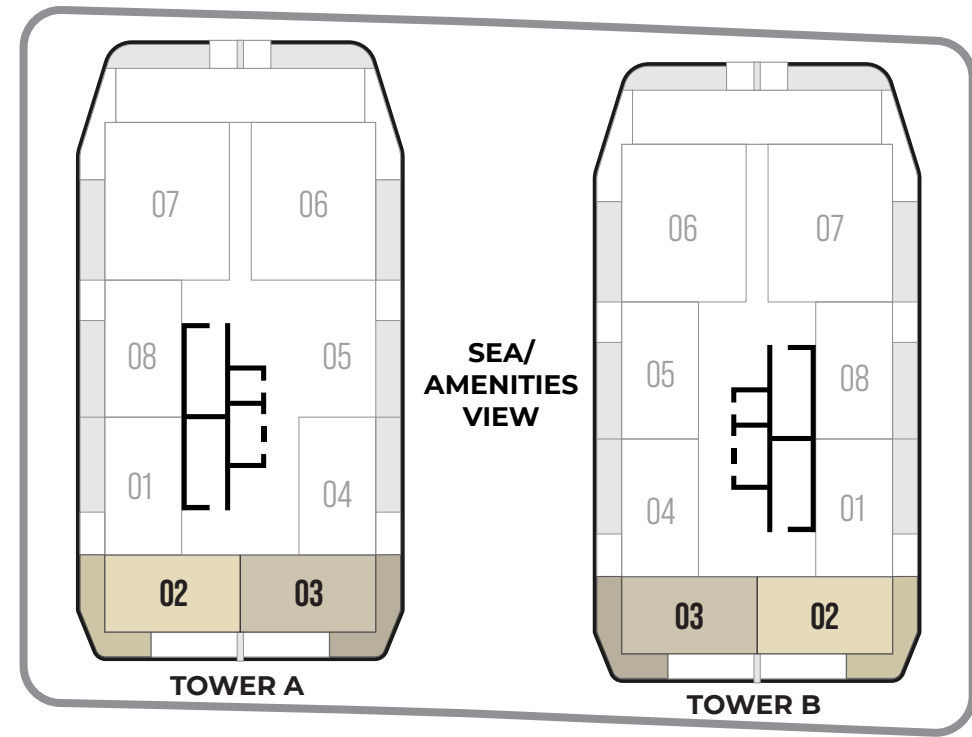

FLOORS 3,5,7

AREA 846 SQFT

1 BEDROOM

TYPE-3A

FLOORS 2,4,6

AREA 883 SQFT

FULL SEA VIEW

1 BEDROOM

TYPE-3B

FLOORS 3,5,7

AREA 823 SQFT

FULL SEA VIEW

ISLAND VIEW

1 BEDROOM

TYPE-1 WITH JACUZZI

FLOOR 1

TOTAL AREA 3200 SQFT

GROUND FLOOR

FIRST FLOOR

ISLAND VIEW

4 BEDROOM DUPLEX

DUPLEX 05

PODIUM

TOTAL AREA 3261 SQFT

PODIUM

TOTAL AREA 4574 SQFT