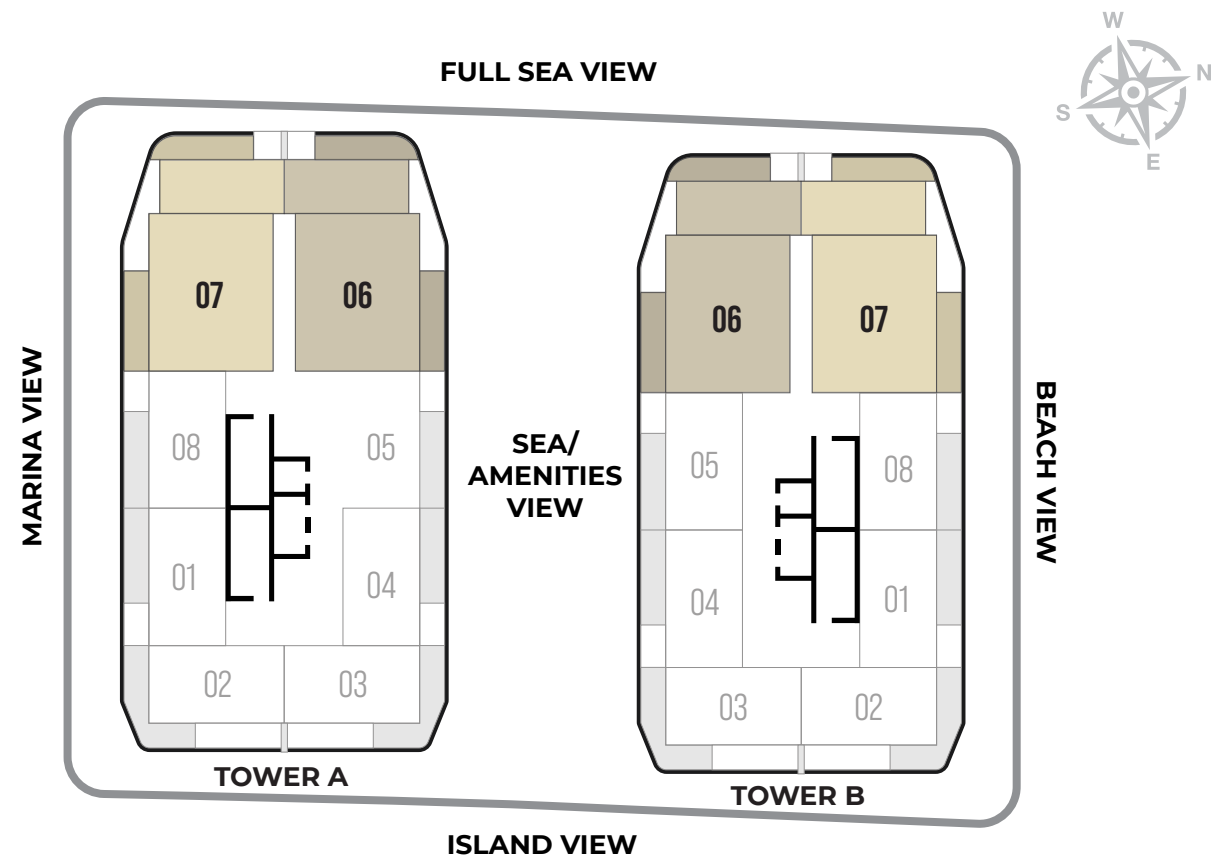

3 BEDROOM

TYPE - A

FLOORS 2,4,6

AREA 1785 SQFT