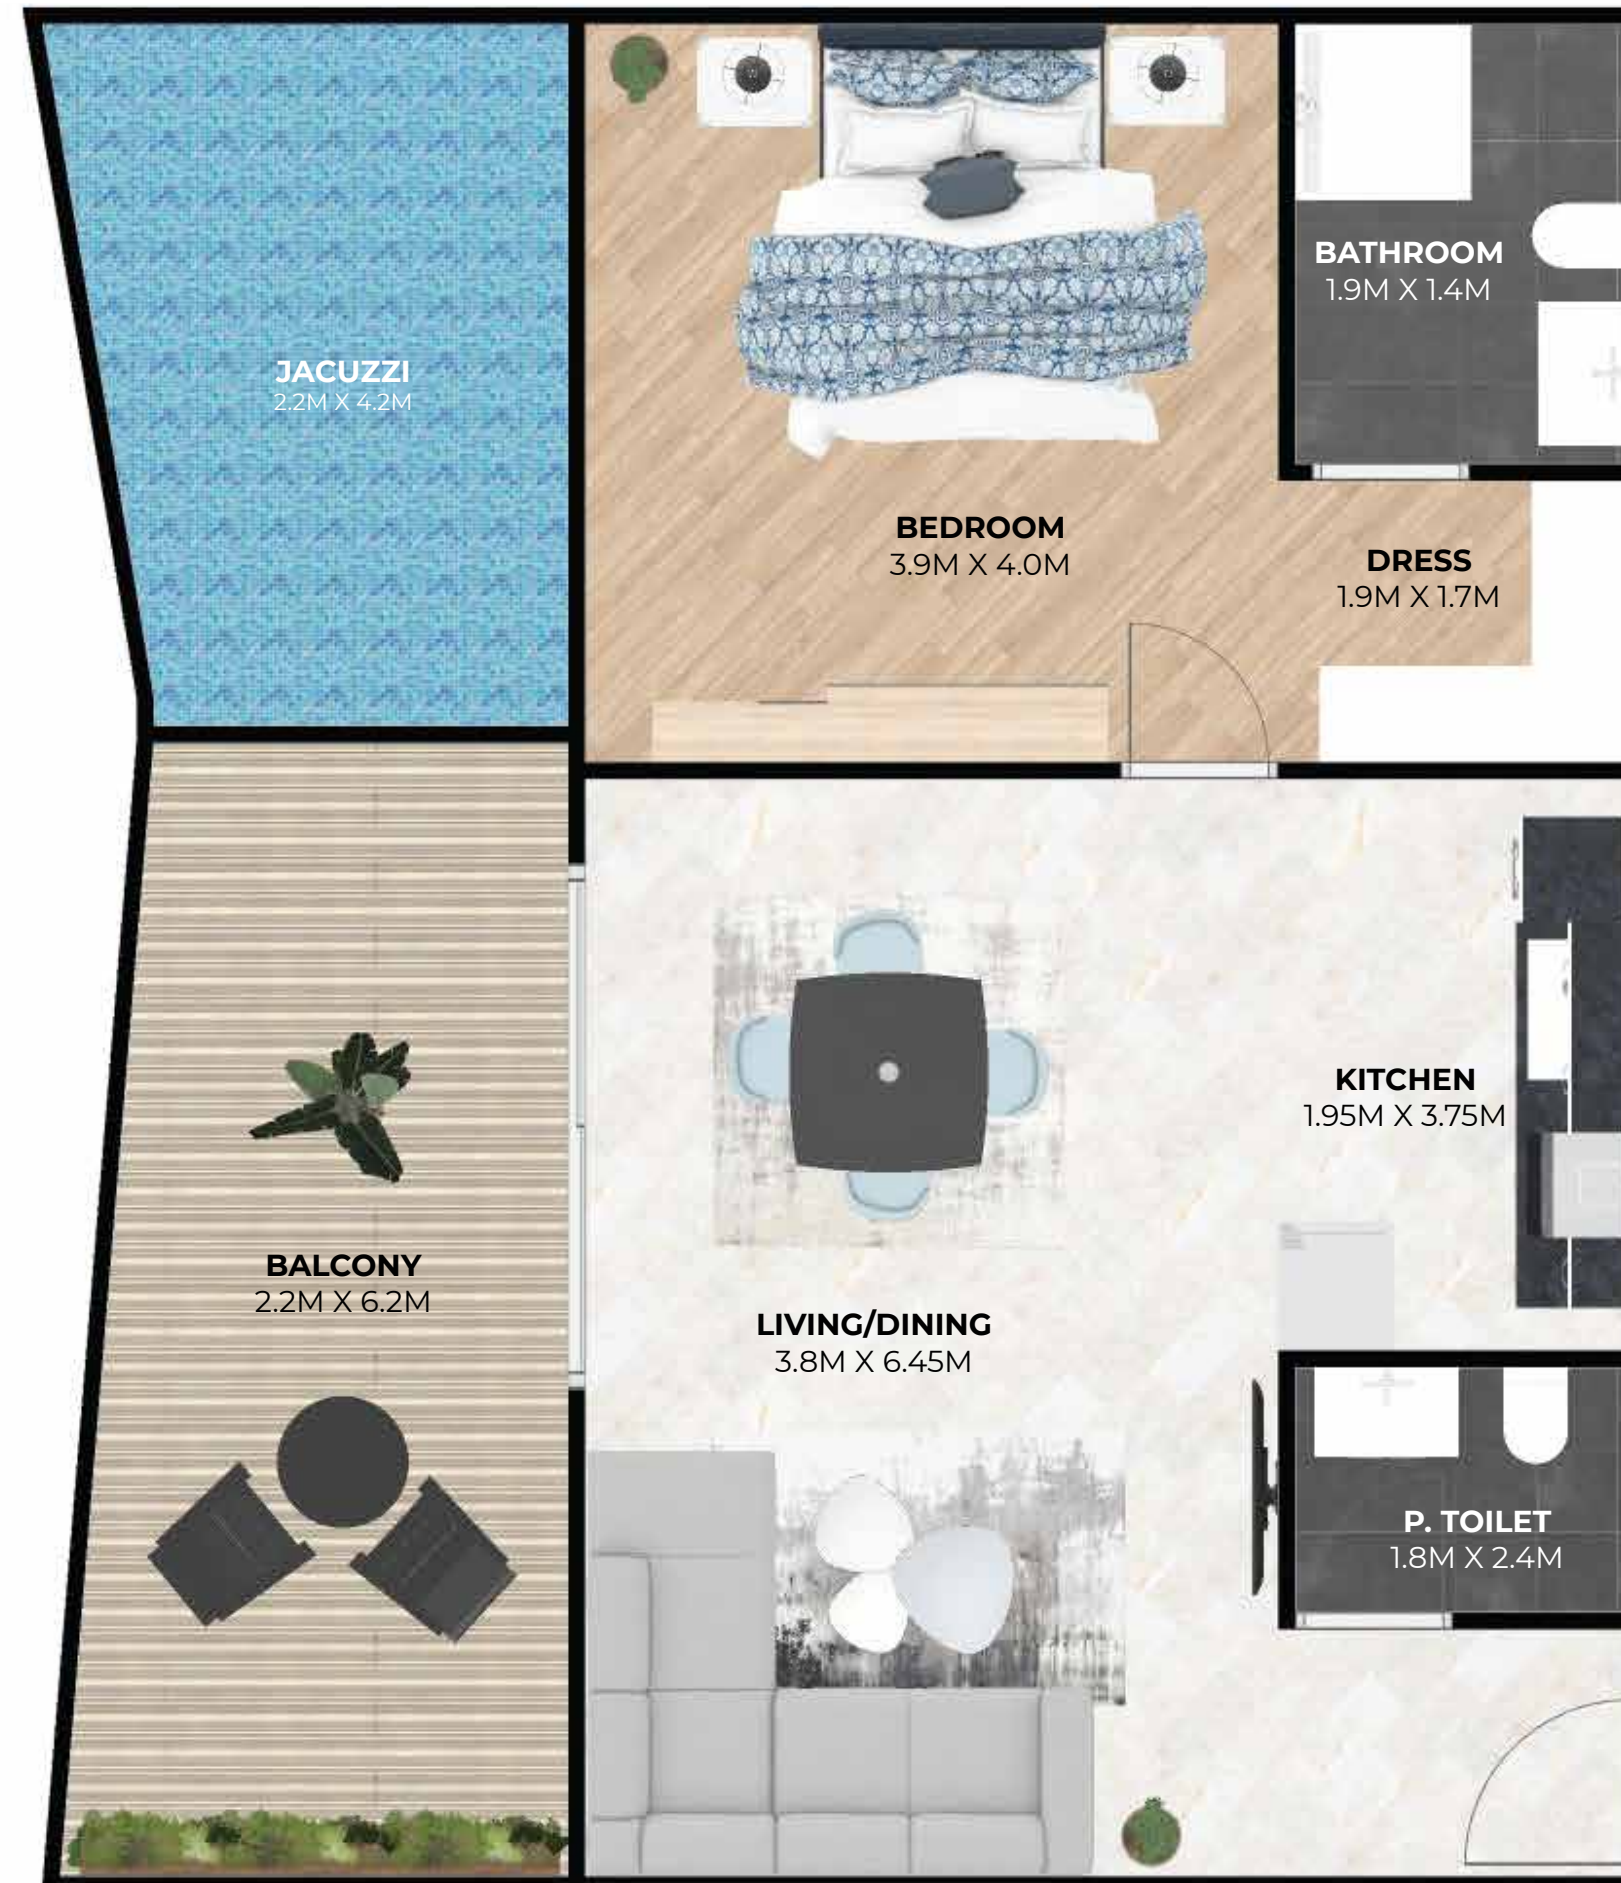

TYPE-3B

FLOORS 3,5,7

AREA 823 SQFT

FULL SEA VIEW

ISLAND VIEW

1 BEDROOM

TYPE-1 WITH JACUZZI

FLOOR 1

AREA 917 SQFT

1 BEDROOM

TYPE-2A WITH JACUZZI

FLOOR 1

AREA 941 SQFT

1 BEDROOM

TYPE-2B WITH JACUZZI

FLOOR 1

AREA 962 SQFT

1 BEDROOM

TYPE 3 WITH JACUZZI

FLOOR 1

AREA 859 SQFT

3 BEDROOM

TYPE - A

FLOORS 2,4,6

TOTAL AREA 2531 SQFT

GROUND FLOOR

FIRST FLOOR

3 BEDROOM DUPLEX

DUPLEX 04

PODIUM

TOTAL AREA 2486 SQFT

GROUND FLOOR