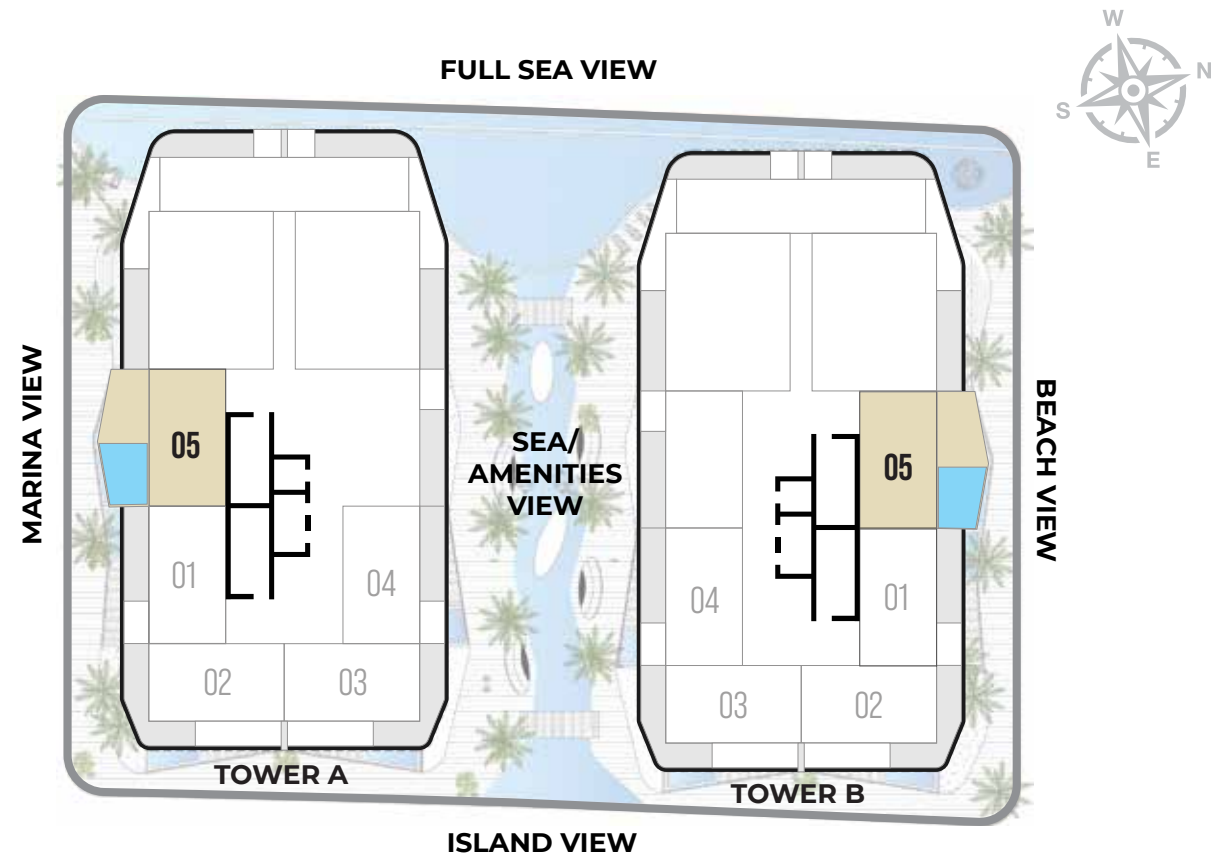

AREA 917 SQFT

1 BEDROOM

TYPE-2A WITH JACUZZI

FLOOR 1

AREA 941 SQFT

1 BEDROOM

TYPE-2B WITH JACUZZI

FLOOR 1

TOTAL AREA 3200 SQFT

GROUND FLOOR

FIRST FLOOR

ISLAND VIEW

4 BEDROOM DUPLEX

DUPLEX 05

PODIUM

TOTAL AREA 3261 SQFT

PODIUM

TOTAL AREA 4574 SQFT