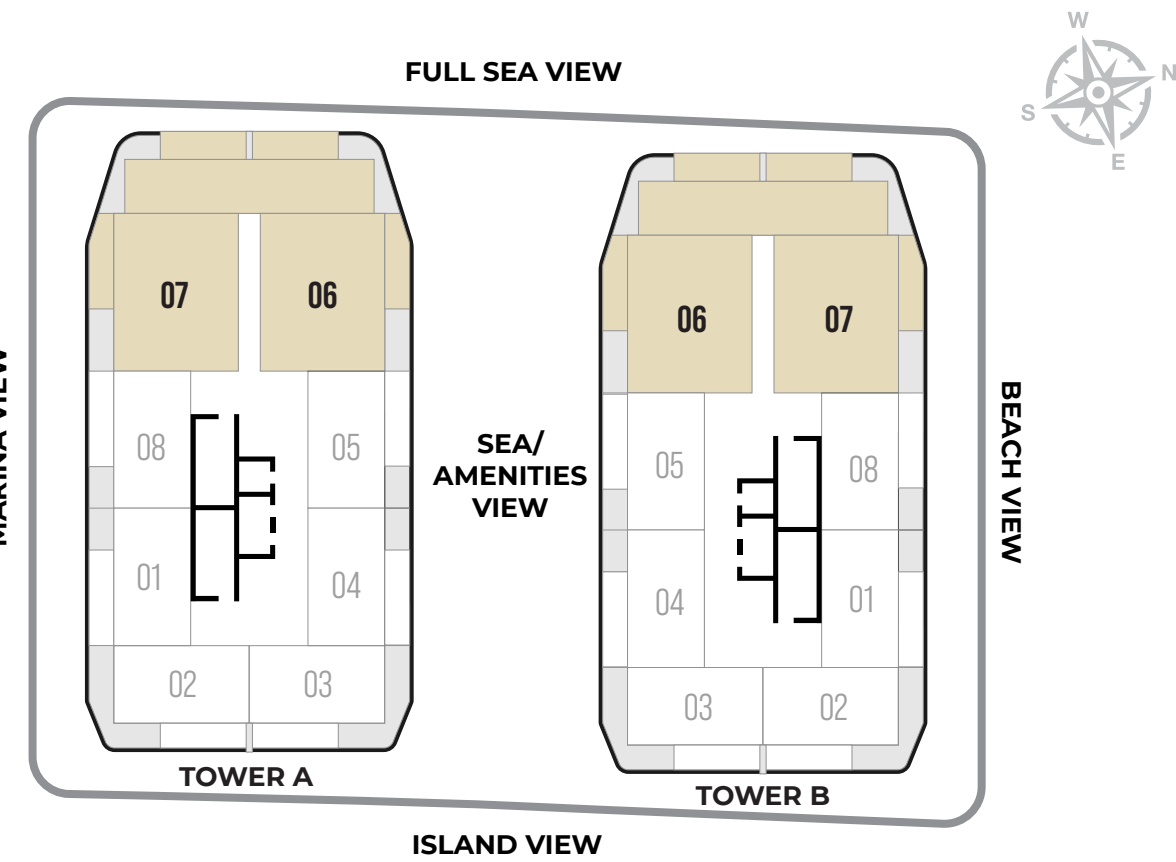

AREA 1785 SQFT

3 BEDROOM

TYPE - B

FLOORS 3,5,7

AREA 1915 SQFT

3 BEDROOM DUPLEX

DUPLEX 03

PODIUM

TOTAL AREA 2531 SQFT

GROUND FLOOR

FIRST FLOOR

3 BEDROOM DUPLEX

DUPLEX 04

PODIUM

TOTAL AREA 2486 SQFT

GROUND FLOOR

TOTAL AREA 3200 SQFT

GROUND FLOOR

FIRST FLOOR

ISLAND VIEW

4 BEDROOM DUPLEX

DUPLEX 05

PODIUM

TOTAL AREA 3261 SQFT

PODIUM

TOTAL AREA 4574 SQFT