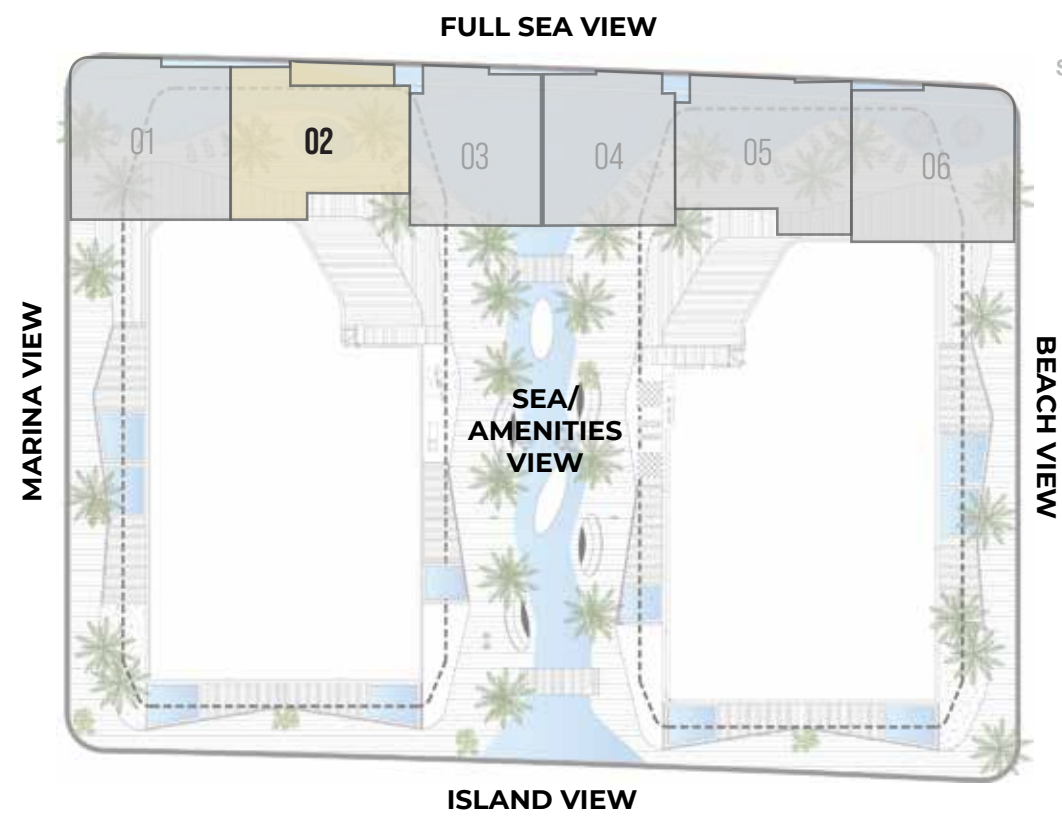

4 BEDROOM DUPLEX

DUPLEX 02

PODIUM

TOTAL AREA 3242 SQFT