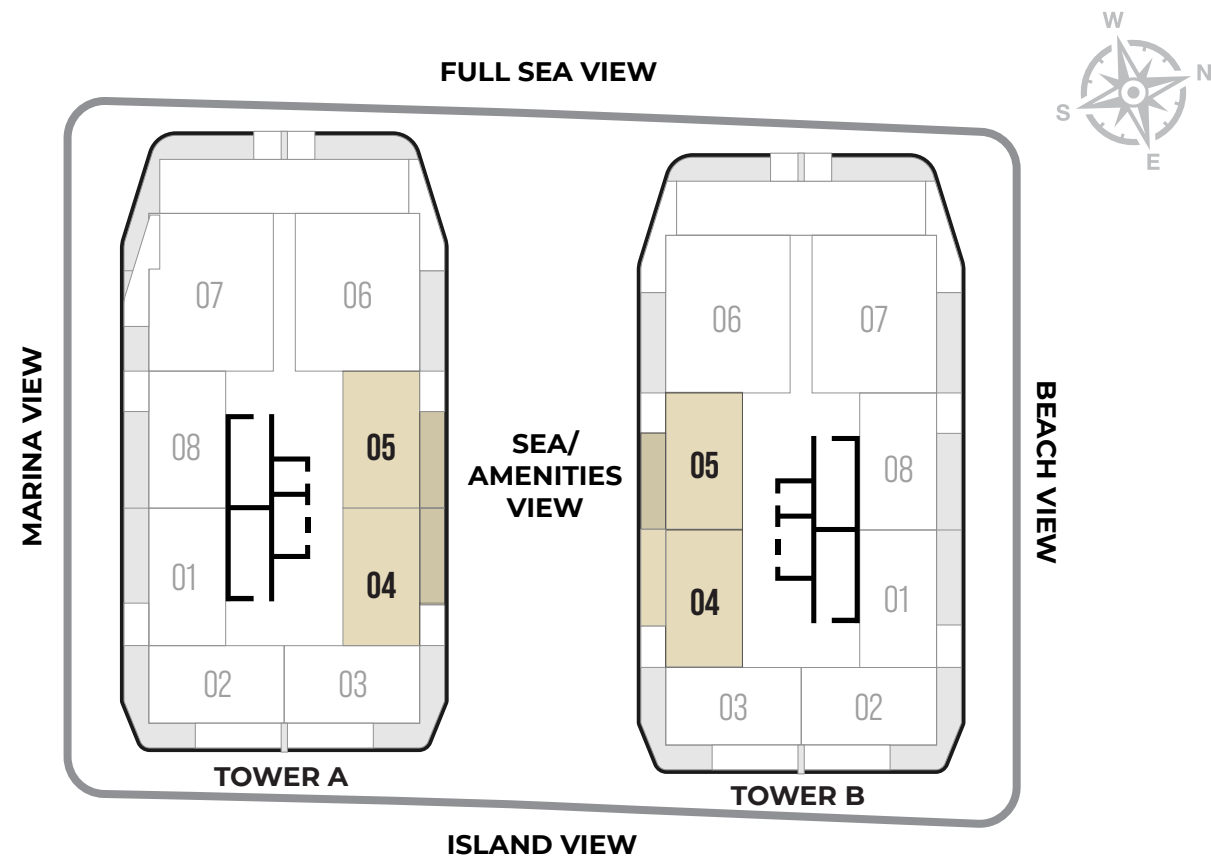

Floor plans

BY TRÉPPAN LIVING

1 BEDROOM

TYPE-1A

FLOORS 2,4,6

AREA 842 SQFT

1 BEDROOM

TYPE-1B

FLOORS 3,5,7

AREA 846 SQFT

1 BEDROOM

TYPE-3A

FLOORS 2,4,6

AREA 883 SQFT

FULL SEA VIEW

1 BEDROOM

TOTAL AREA 3200 SQFT

GROUND FLOOR

FIRST FLOOR

ISLAND VIEW

4 BEDROOM DUPLEX

DUPLEX 05

PODIUM

TOTAL AREA 3261 SQFT

PODIUM

TOTAL AREA 4574 SQFT