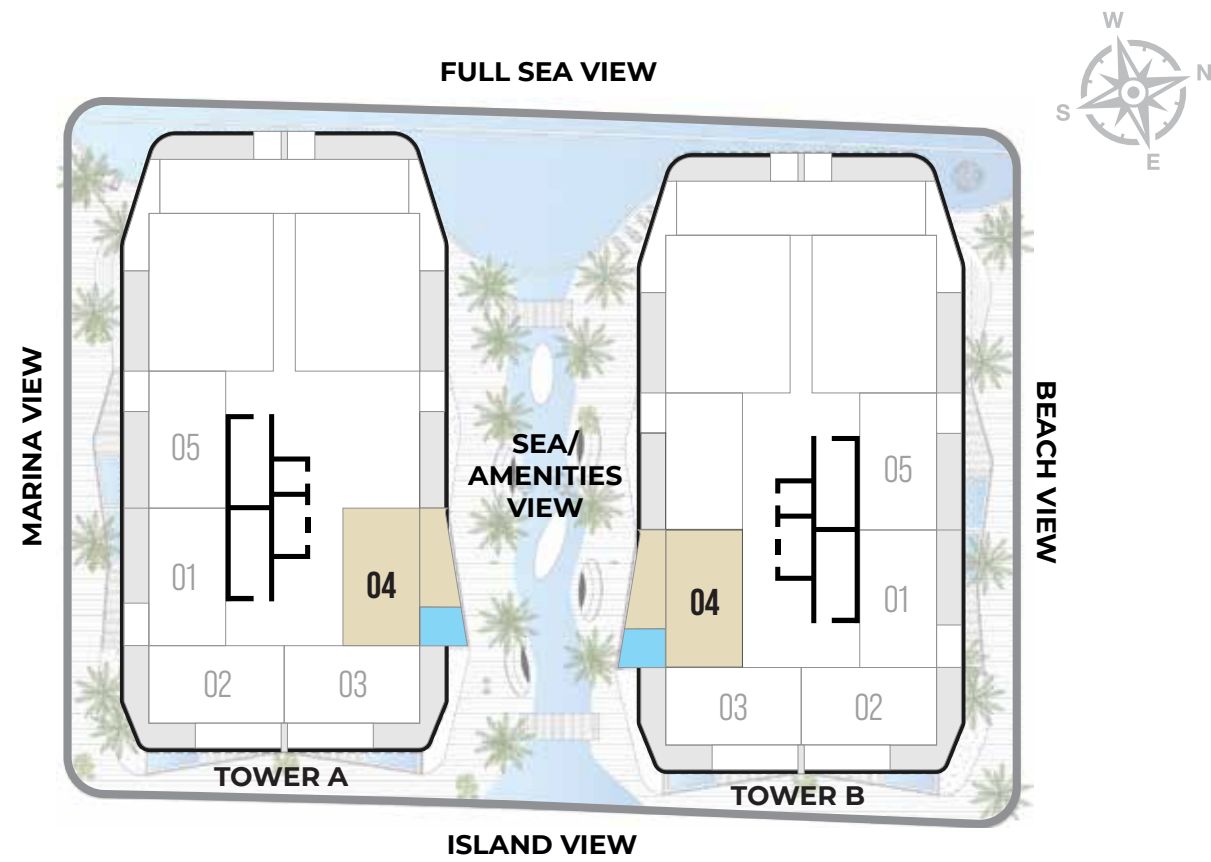

TYPE-3B

FLOORS 3,5,7

AREA 823 SQFT

FULL SEA VIEW

ISLAND VIEW

1 BEDROOM

TYPE-1 WITH JACUZZI

FLOOR 1

AREA 917 SQFT

1 BEDROOM

TYPE-2A WITH JACUZZI

FLOOR 1

AREA 941 SQFT

1 BEDROOM

TYPE-2B WITH JACUZZI

FLOOR 1

TOTAL AREA 3200 SQFT

GROUND FLOOR

FIRST FLOOR

ISLAND VIEW

4 BEDROOM DUPLEX

DUPLEX 05

PODIUM

TOTAL AREA 3261 SQFT

PODIUM

TOTAL AREA 4574 SQFT