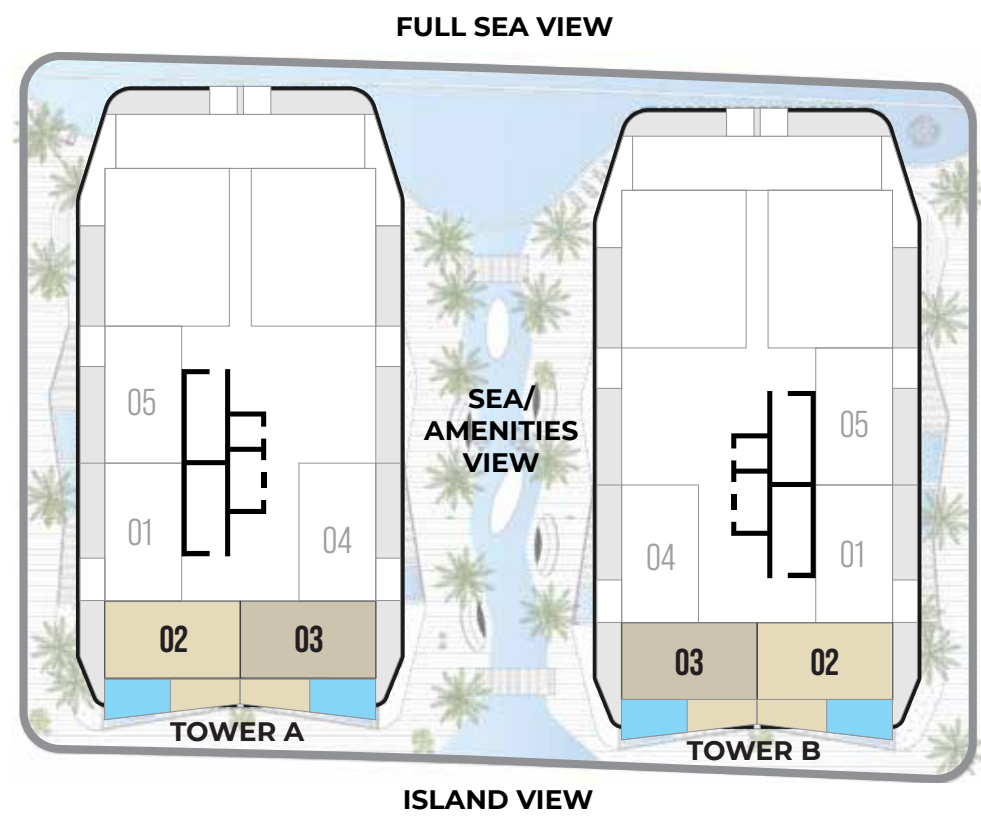

AREA 962 SQFT

1 BEDROOM

TYPE 3 WITH JACUZZI

FLOOR 1

AREA 859 SQFT

3 BEDROOM

TYPE - A

FLOORS 2,4,6

TOTAL AREA 2531 SQFT

GROUND FLOOR

FIRST FLOOR

3 BEDROOM DUPLEX

DUPLEX 04

PODIUM

TOTAL AREA 2486 SQFT

GROUND FLOOR

TOTAL AREA 3200 SQFT

GROUND FLOOR

FIRST FLOOR

ISLAND VIEW

4 BEDROOM DUPLEX

DUPLEX 05

PODIUM

TOTAL AREA 3261 SQFT

PODIUM

TOTAL AREA 4574 SQFT