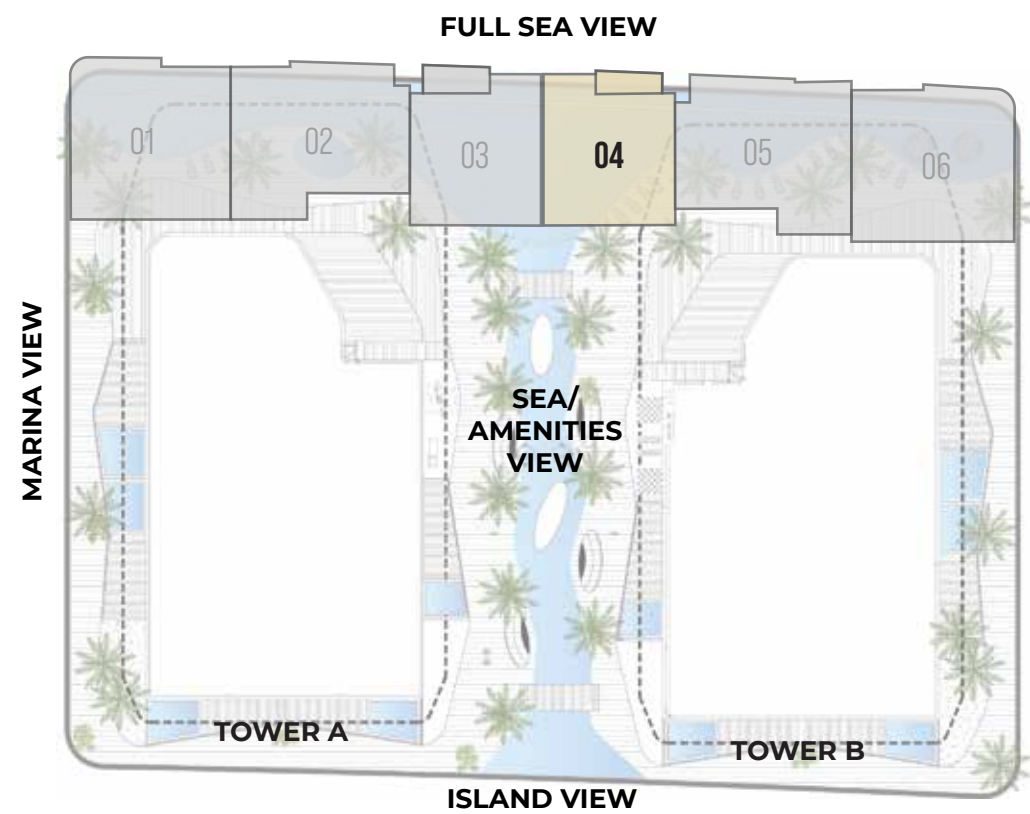

TOTAL AREA 2531 SQFT

GROUND FLOOR

FIRST FLOOR

3 BEDROOM DUPLEX

DUPLEX 04

PODIUM

TOTAL AREA 2486 SQFT

GROUND FLOOR

TOTAL AREA 3200 SQFT

GROUND FLOOR

FIRST FLOOR

ISLAND VIEW

4 BEDROOM DUPLEX

DUPLEX 05

PODIUM

TOTAL AREA 3261 SQFT