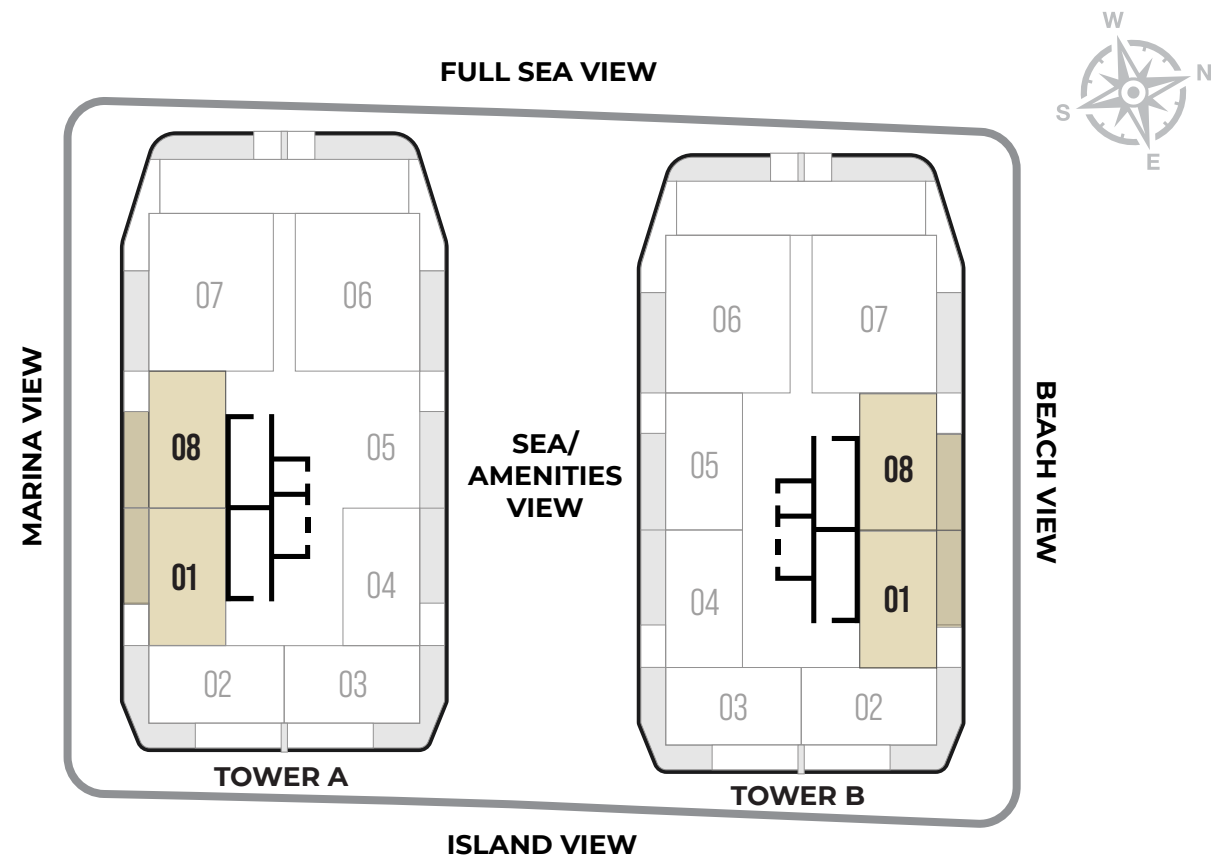

FLOORS 3,5,7

AREA 840 SQFT

1 BEDROOM

TYPE-2A

FLOORS 2,4,6

AREA 848 SQFT

1 BEDROOM

TYPE-2B

FLOORS 3,5,7

AREA 846 SQFT

1 BEDROOM

TYPE-3A

FLOORS 2,4,6

AREA 883 SQFT

FULL SEA VIEW

1 BEDROOM

TOTAL AREA 3200 SQFT

GROUND FLOOR

FIRST FLOOR

ISLAND VIEW

4 BEDROOM DUPLEX

DUPLEX 05

PODIUM

TOTAL AREA 3261 SQFT

PODIUM

TOTAL AREA 4574 SQFT