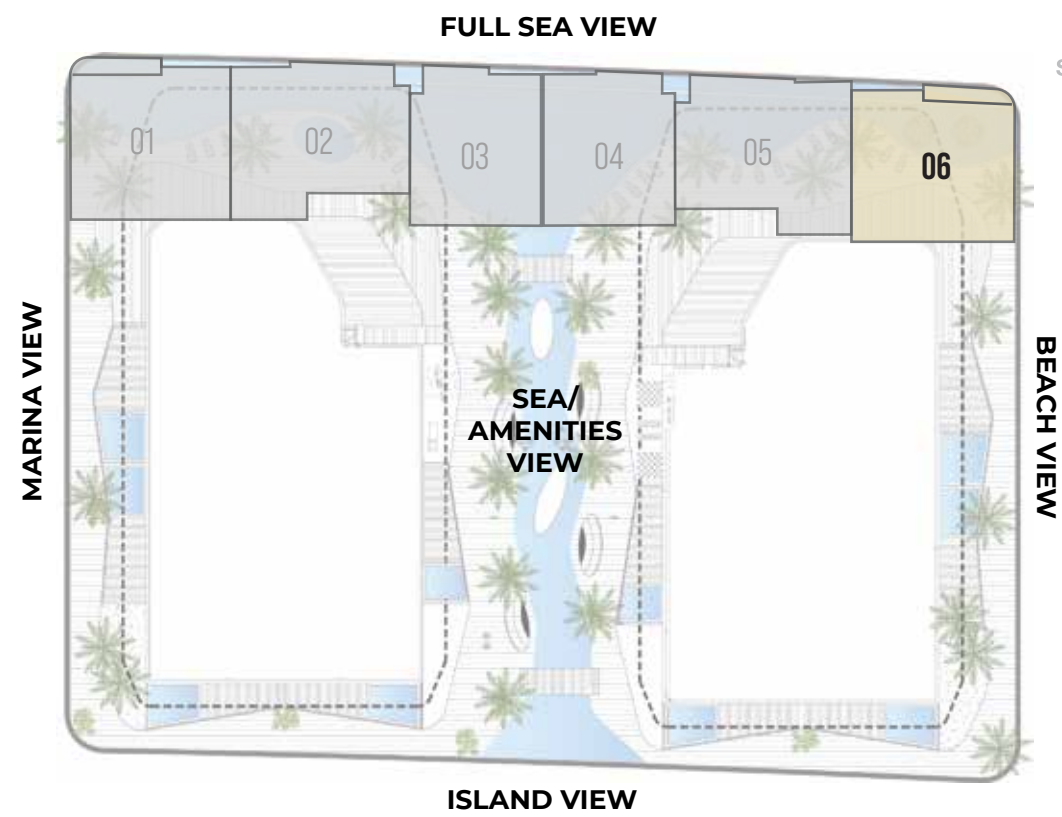

TOTAL AREA 3200 SQFT

GROUND FLOOR

FIRST FLOOR

ISLAND VIEW

4 BEDROOM DUPLEX

DUPLEX 05

PODIUM

TOTAL AREA 3261 SQFT