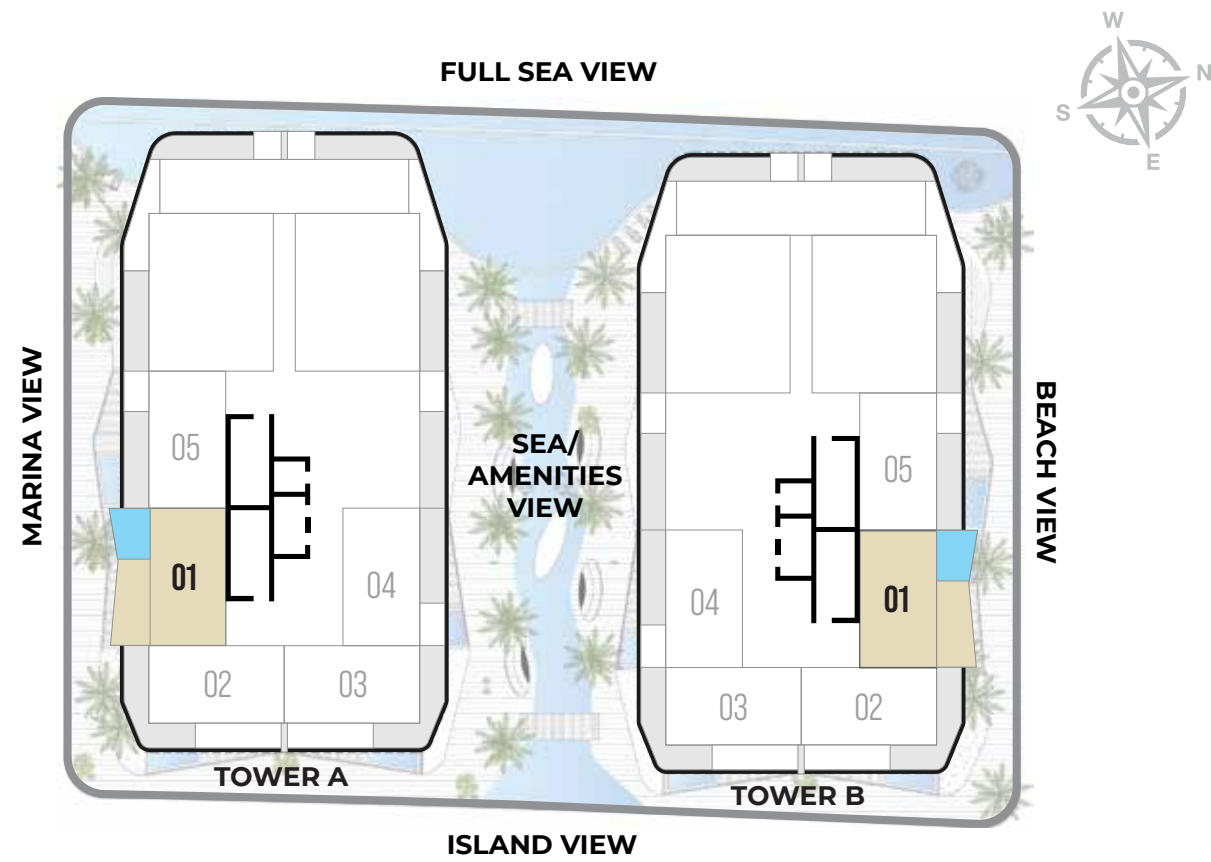

1 BEDROOM

TYPE-2B WITH JACUZZI

FLOOR 1

AREA 962 SQFT