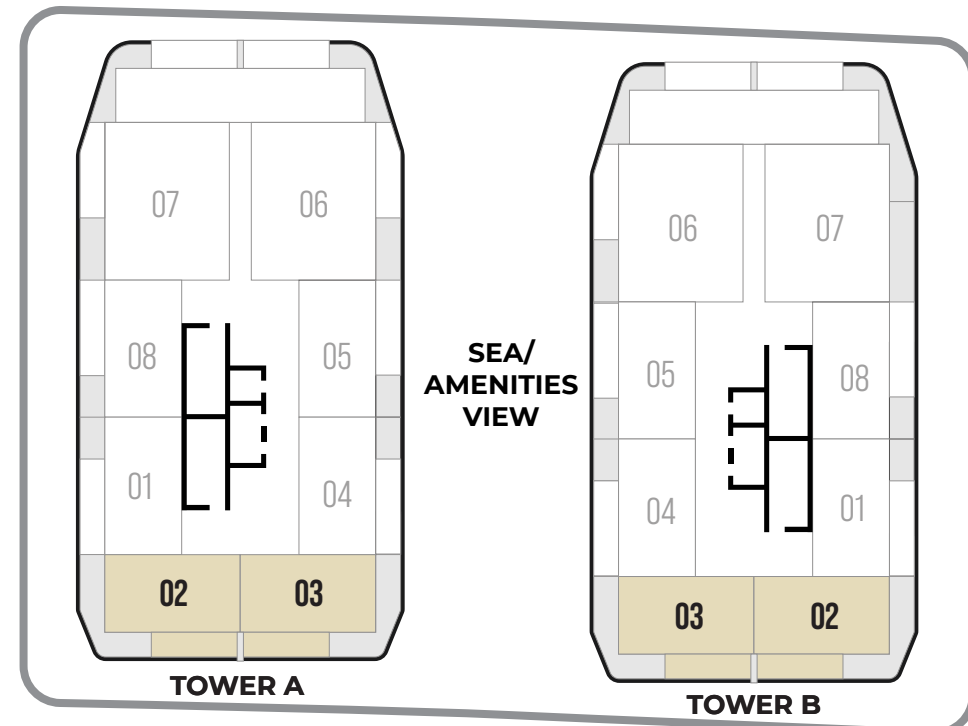

FLOORS 3,5,7

AREA 846 SQFT

1 BEDROOM

TYPE-3A

FLOORS 2,4,6

AREA 883 SQFT

FULL SEA VIEW

1 BEDROOM

TYPE-3B

FLOORS 3,5,7

AREA 823 SQFT

FULL SEA VIEW

ISLAND VIEW

1 BEDROOM

TYPE-1 WITH JACUZZI

FLOOR 1

TOTAL AREA 3200 SQFT

GROUND FLOOR

FIRST FLOOR

ISLAND VIEW

4 BEDROOM DUPLEX

DUPLEX 05

PODIUM

TOTAL AREA 3261 SQFT

PODIUM

TOTAL AREA 4574 SQFT