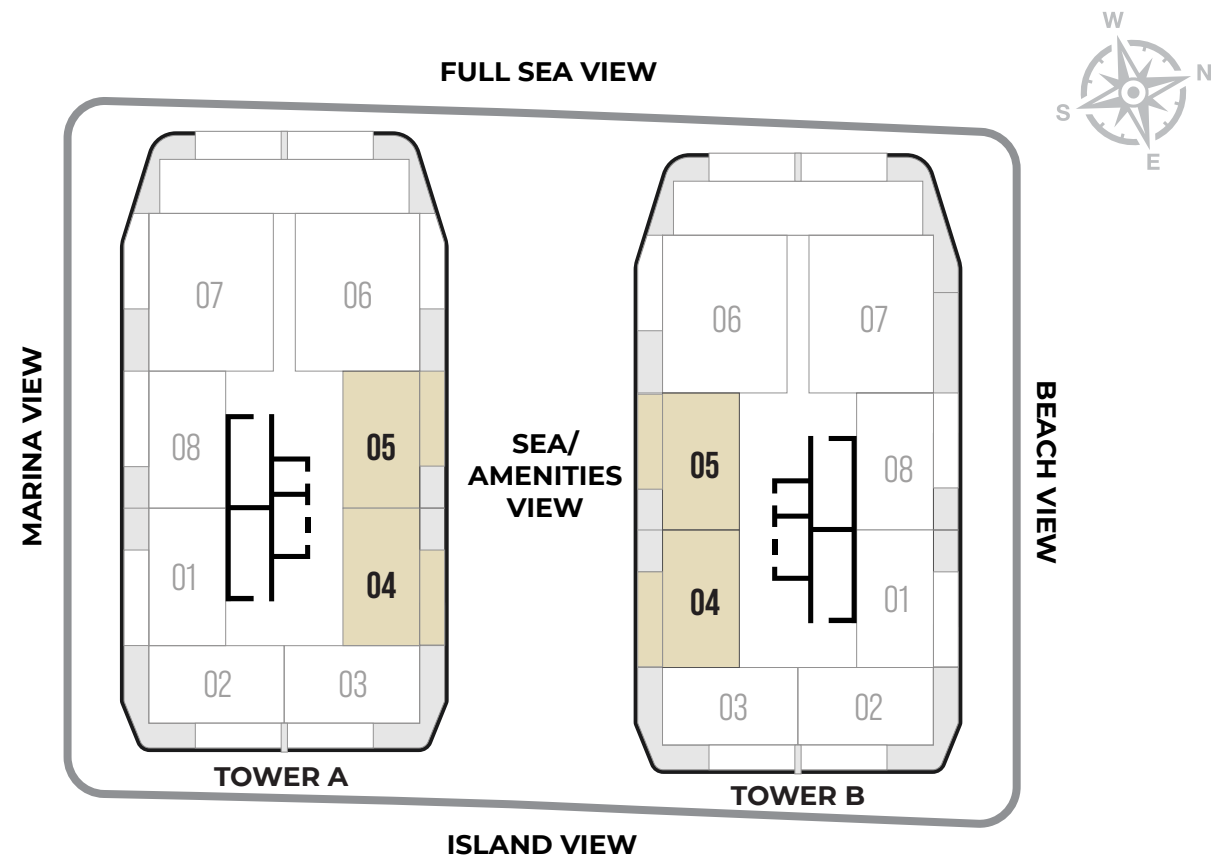

1 BEDROOM

TYPE-1B

FLOORS 3,5,7

AREA 840 SQFT