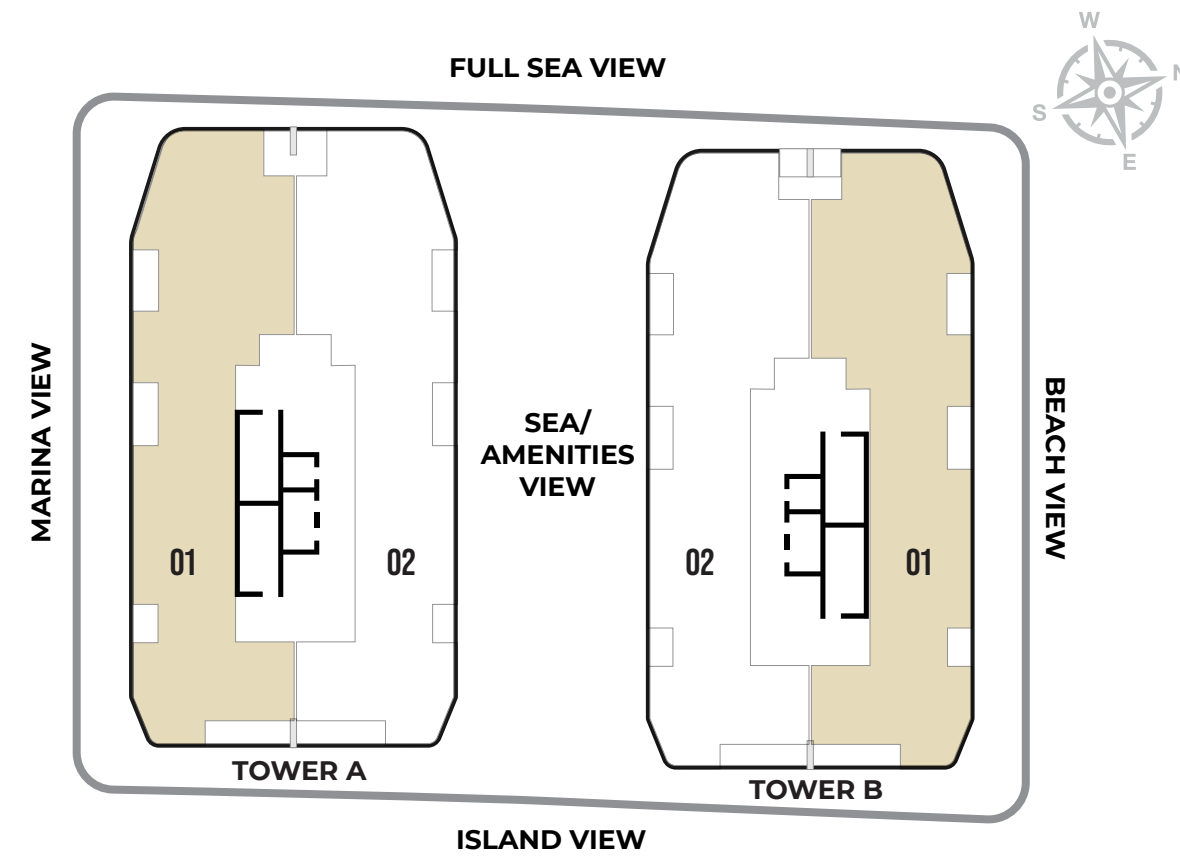

4 BEDROOM PENTHOUSE

PENTHOUSE 01

FLOOR 8

TOTAL AREA 4591 SQFT