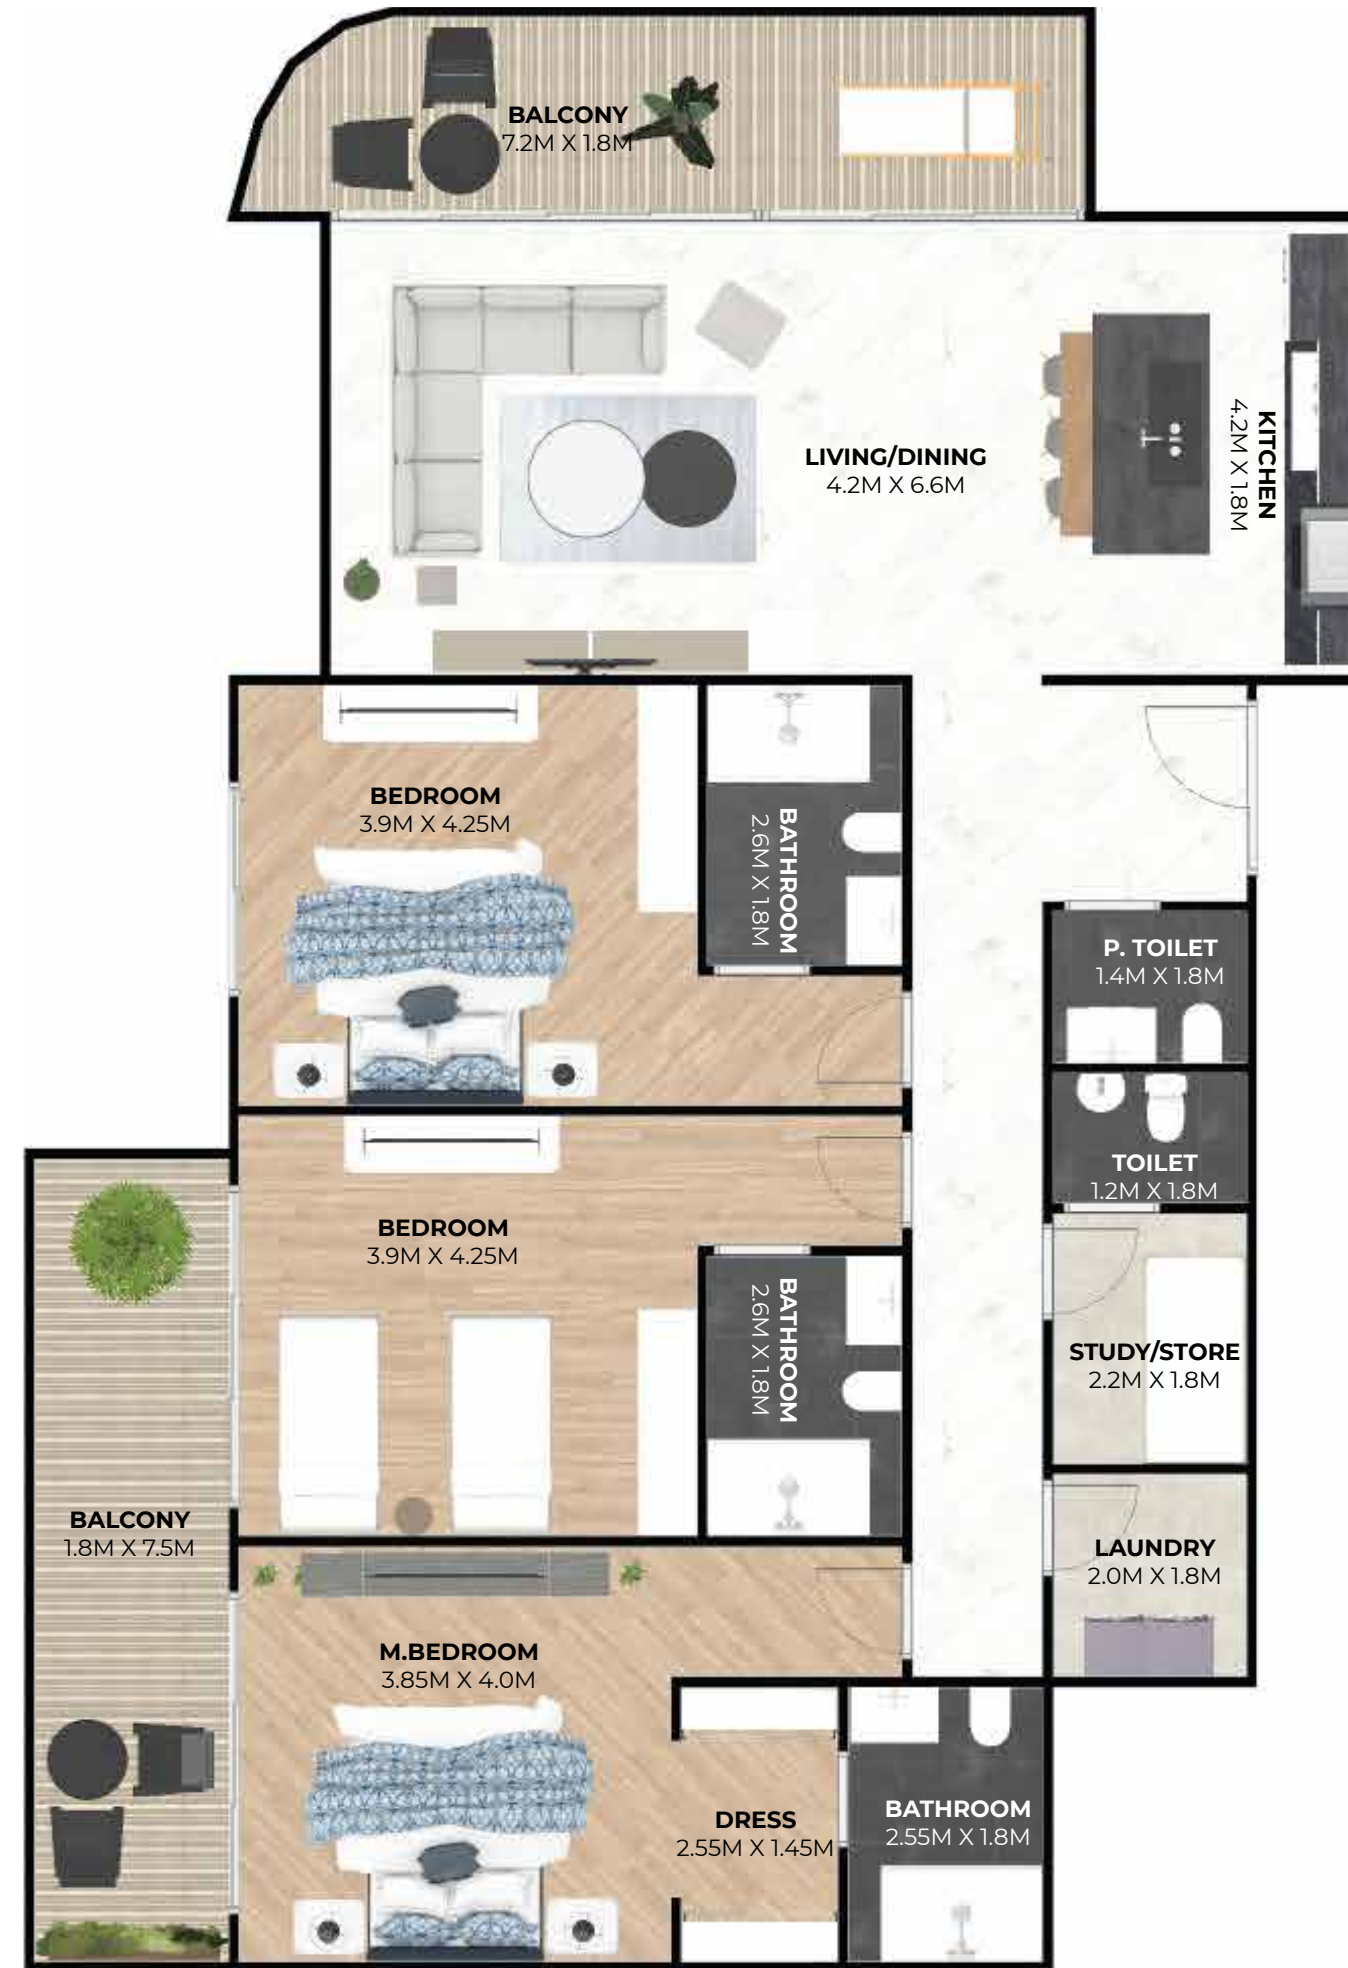

TYPE-3B

FLOORS 3,5,7

AREA 823 SQFT

FULL SEA VIEW

ISLAND VIEW

1 BEDROOM

TYPE-1 WITH JACUZZI

FLOOR 1

AREA 962 SQFT

1 BEDROOM

TYPE 3 WITH JACUZZI

FLOOR 1

AREA 859 SQFT

3 BEDROOM

TYPE - A

FLOORS 2,4,6

AREA 1785 SQFT

3 BEDROOM

TYPE - B

FLOORS 3,5,7

AREA 1915 SQFT

3 BEDROOM DUPLEX

DUPLEX 03

PODIUM

TOTAL AREA 2531 SQFT

GROUND FLOOR

FIRST FLOOR

3 BEDROOM DUPLEX

DUPLEX 04

PODIUM

TOTAL AREA 2486 SQFT

GROUND FLOOR