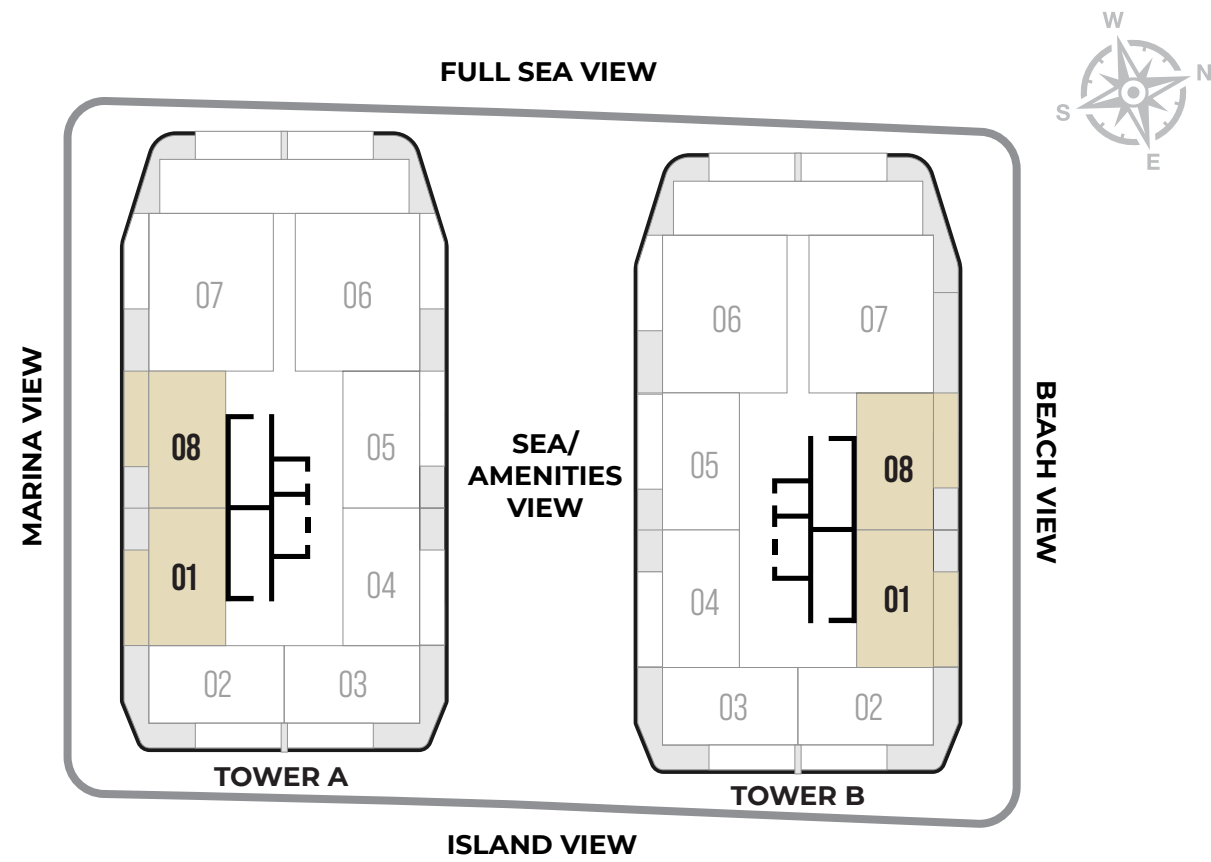

FLOORS 3,5,7

AREA 840 SQFT

1 BEDROOM

TYPE-2A

FLOORS 2,4,6

AREA 848 SQFT

1 BEDROOM

TYPE-2B

FLOORS 3,5,7

AREA 846 SQFT

1 BEDROOM

TYPE-3A

FLOORS 2,4,6

AREA 883 SQFT

FULL SEA VIEW

1 BEDROOM

TOTAL AREA 3200 SQFT

GROUND FLOOR

FIRST FLOOR

ISLAND VIEW

4 BEDROOM DUPLEX

DUPLEX 05

PODIUM

TOTAL AREA 3261 SQFT

PODIUM

TOTAL AREA 4574 SQFT