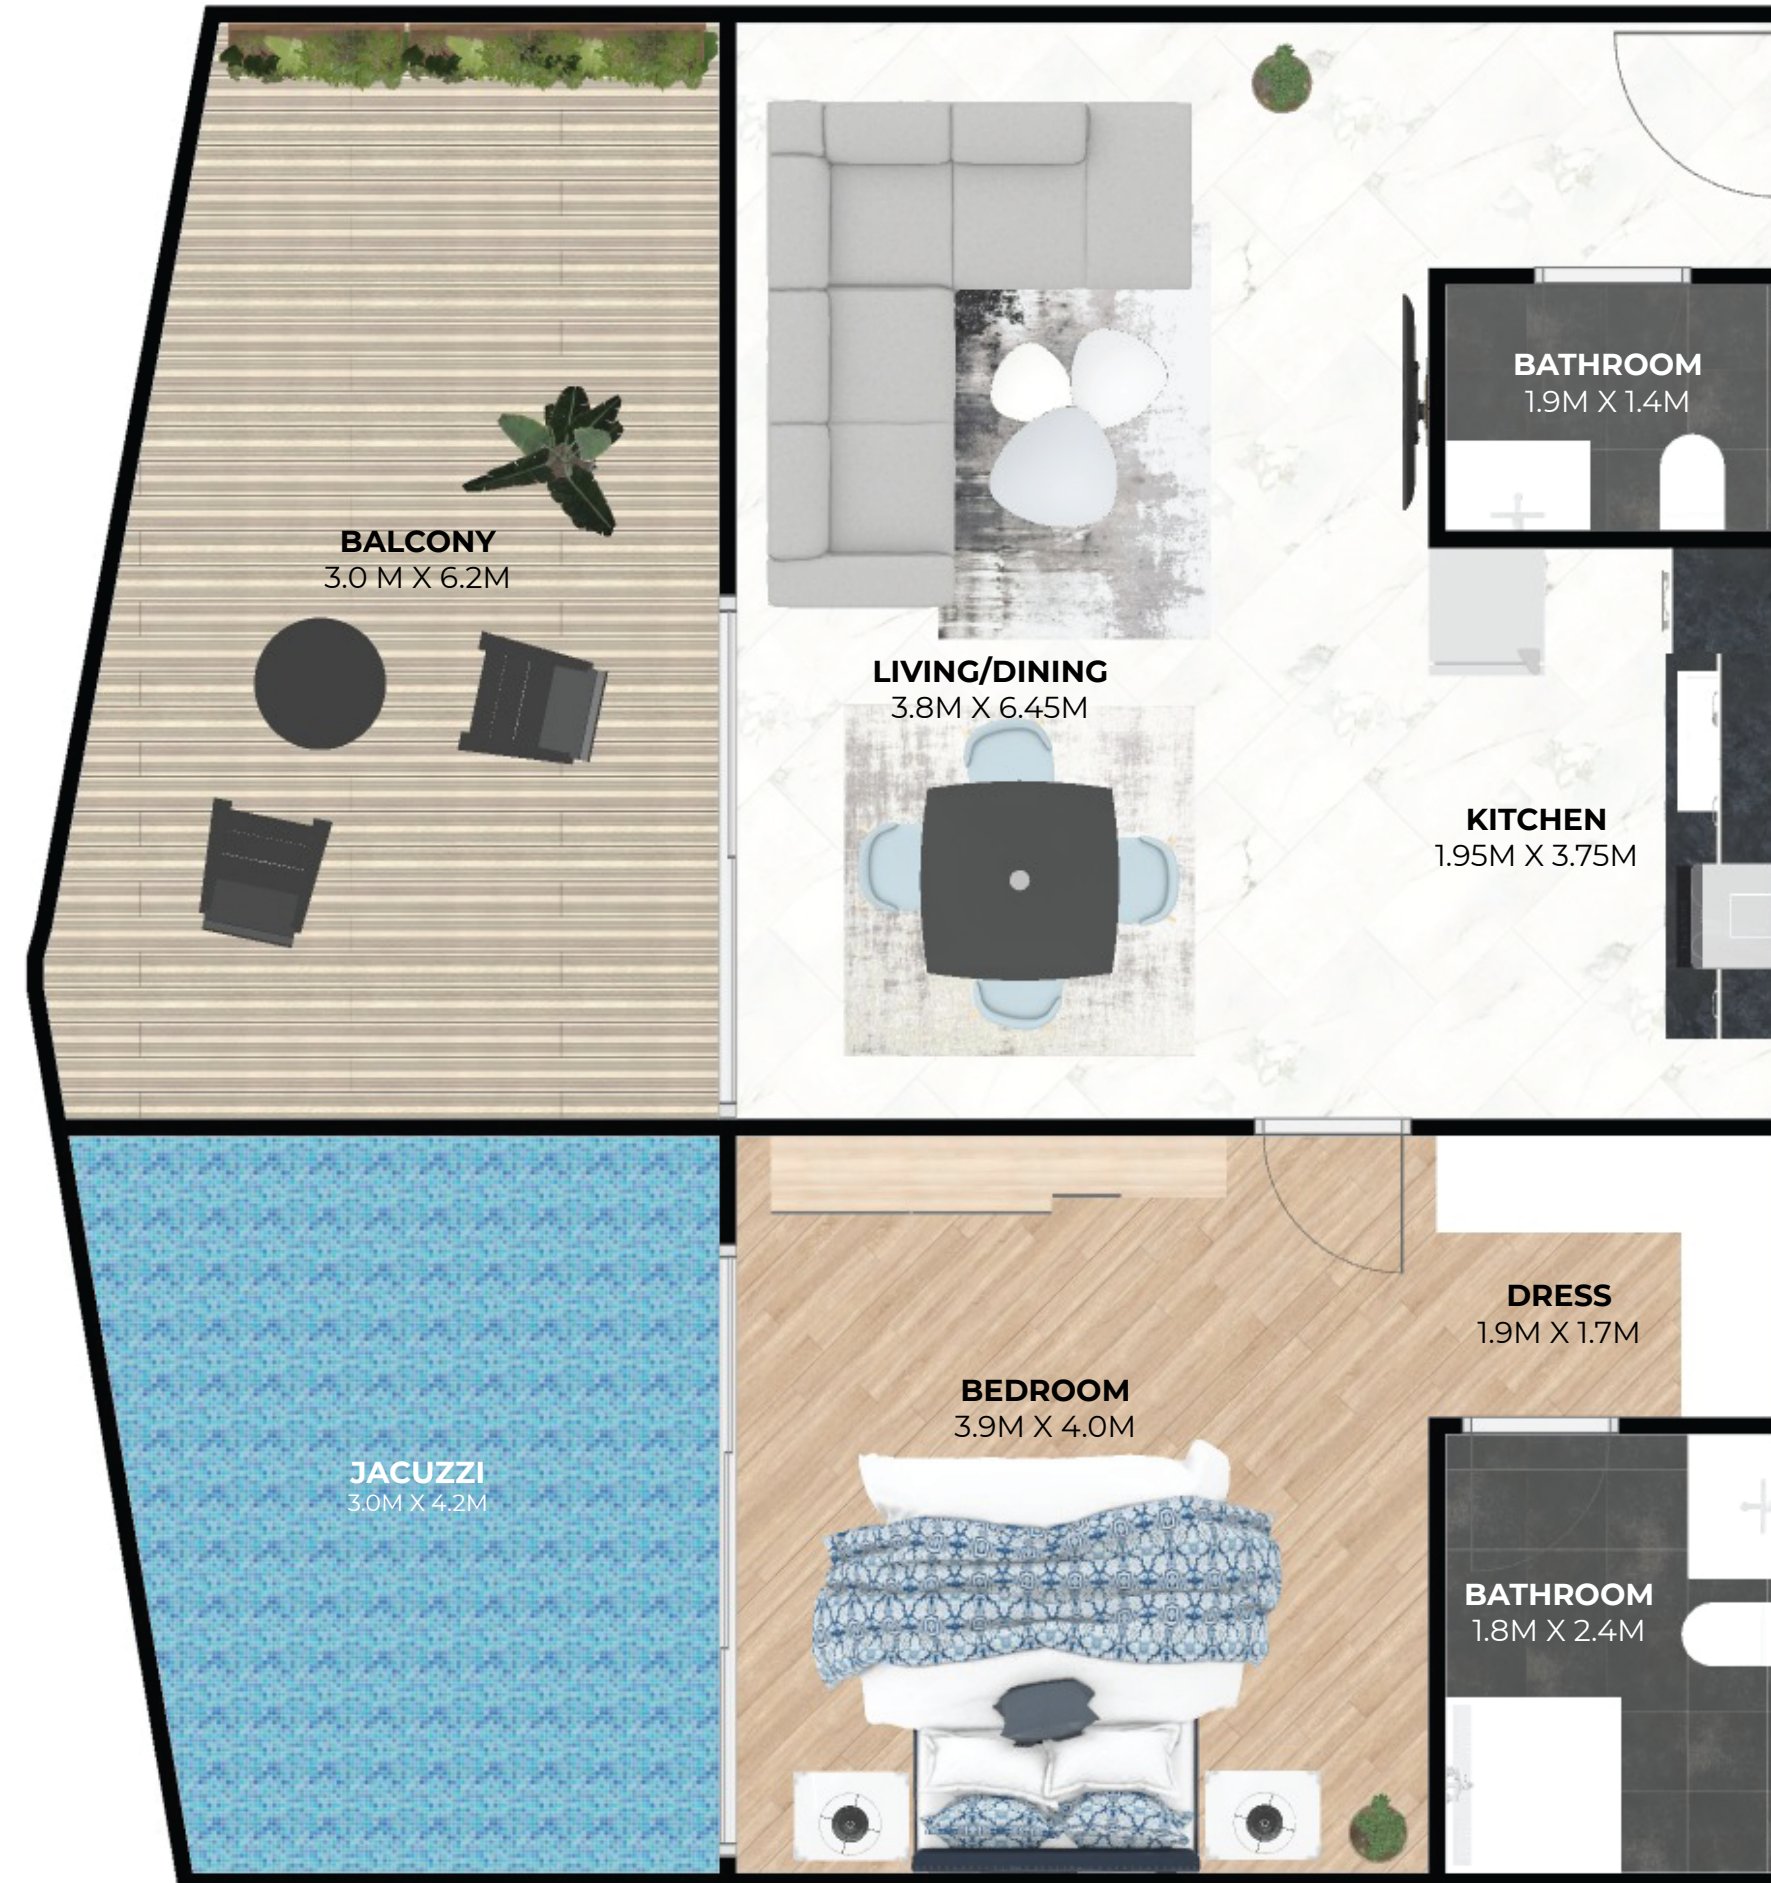

TYPE-3B

FLOORS 3,5,7

AREA 823 SQFT

FULL SEA VIEW

ISLAND VIEW

1 BEDROOM

TYPE-1 WITH JACUZZI

FLOOR 1

AREA 917 SQFT

1 BEDROOM

TYPE-2A WITH JACUZZI

FLOOR 1

AREA 941 SQFT

1 BEDROOM

TYPE-2B WITH JACUZZI

FLOOR 1

AREA 962 SQFT

1 BEDROOM

TYPE 3 WITH JACUZZI

FLOOR 1

AREA 859 SQFT

3 BEDROOM

TYPE - A

FLOORS 2,4,6

TOTAL AREA 2531 SQFT

GROUND FLOOR

FIRST FLOOR

3 BEDROOM DUPLEX

DUPLEX 04

PODIUM

TOTAL AREA 2486 SQFT

GROUND FLOOR