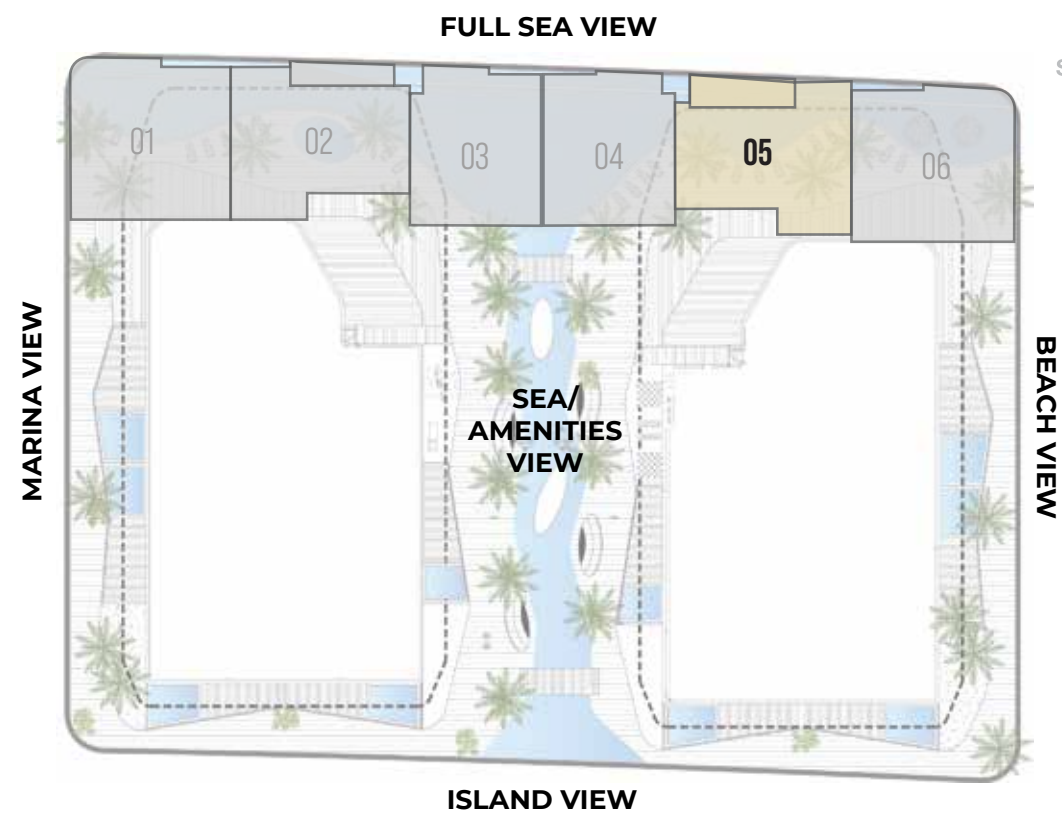

4 BEDROOM DUPLEX

DUPLEX 05

PODIUM

TOTAL AREA 3261 SQFT