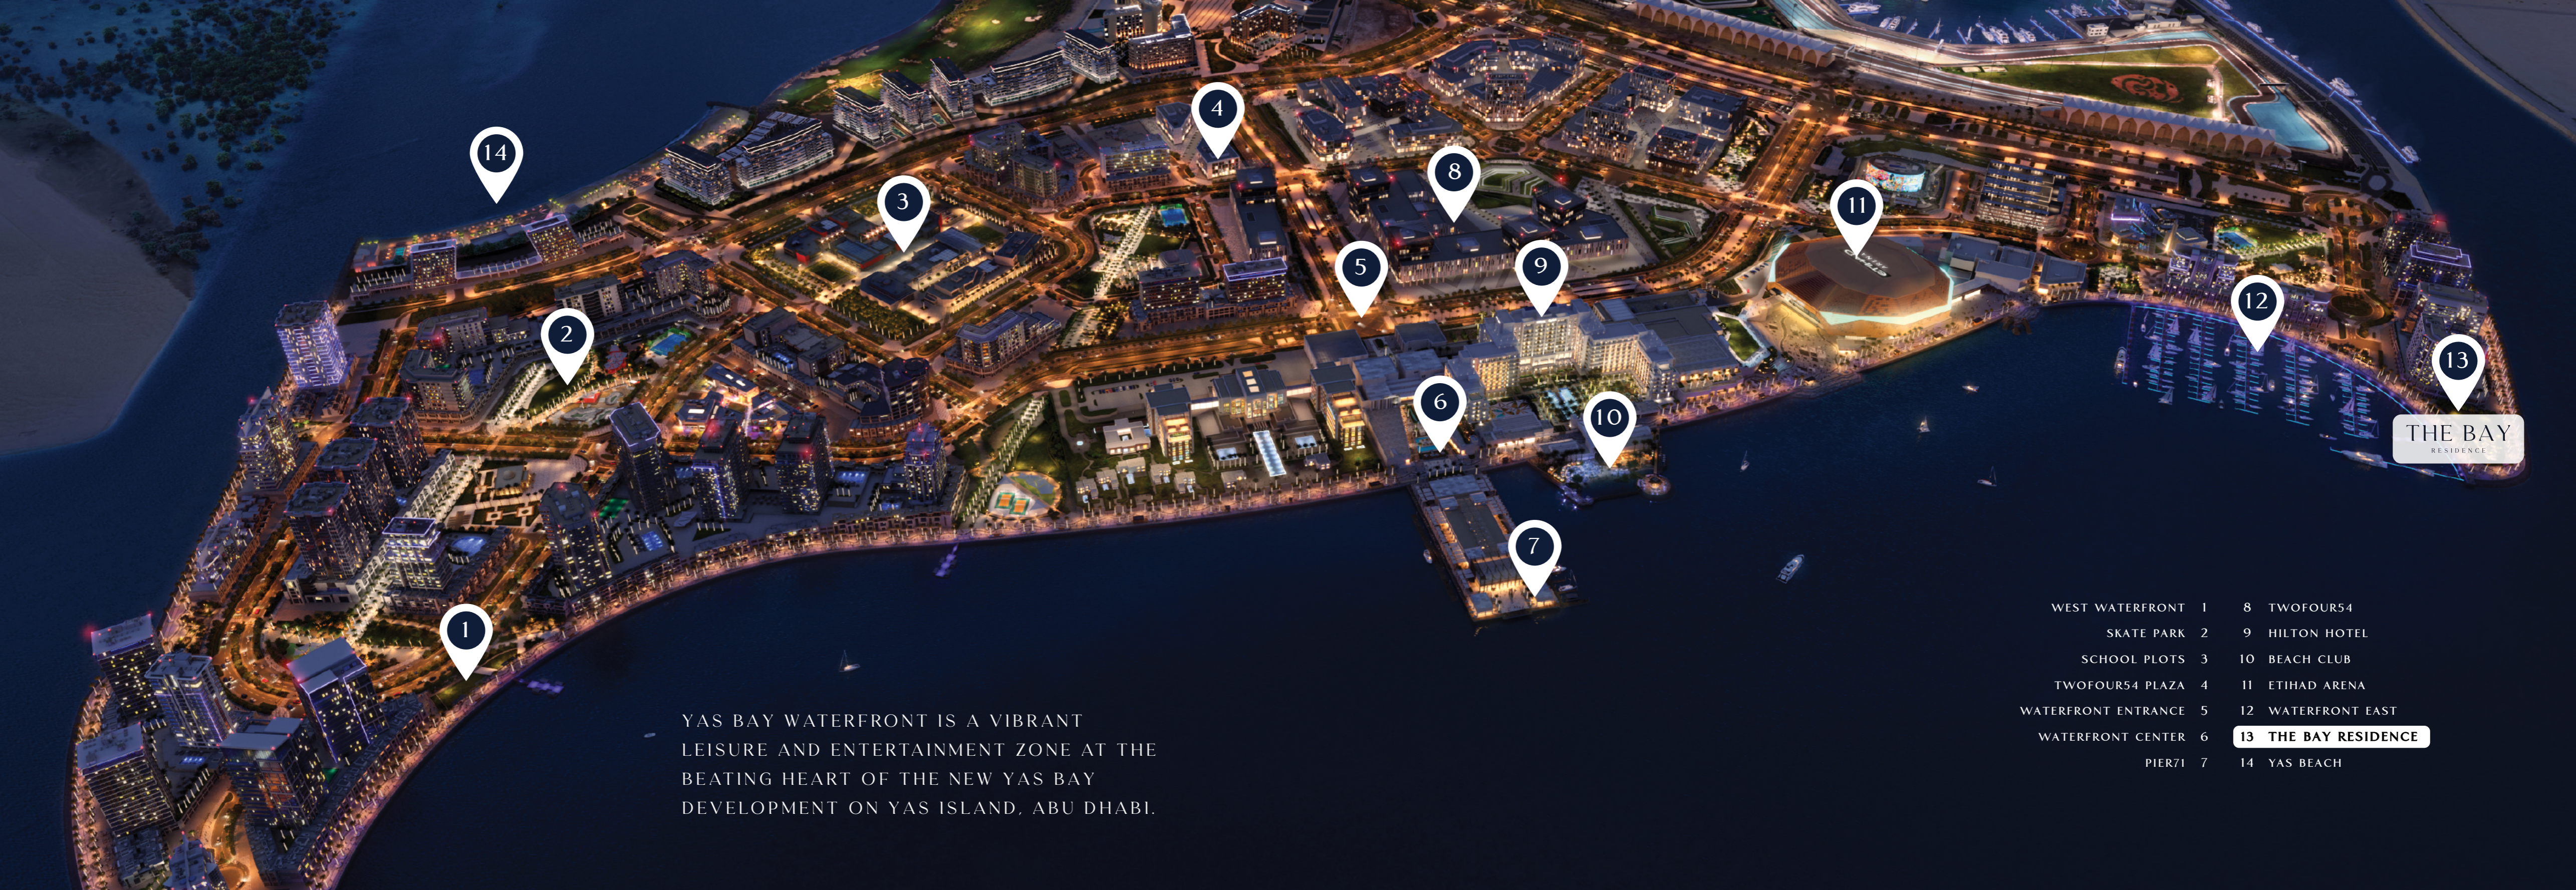

Lorem ipsum dolor sit amet, consectetur.

YAS BAY WATERFRONT IS A VIBRANT LEISURE AND ENTERTAINMENT ZONE AT THE BEATING HEART OF THE NEW YAS BAY DEVELOPMENT ON YAS ISLAND, ABU DHABI.

- | | | | |
|---------------------|---|-----------|--------------------------|
| WEST WATERFRONT | 1 | 8 | TWOFOUR54 |
| SKATE PARK | 2 | 9 | HILTON HOTEL |
| SCHOOL PLOTS | 3 | 10 | BEACH CLUB |
| TWOFOUR54 PLAZA | 4 | 11 | ETIHAD ARENA |
| WATERFRONT ENTRANCE | 5 | 12 | WATERFRONT EAST |
| WATERFRONT CENTER | 6 | 13 | THE BAY RESIDENCE |
| PIER71 | 7 | 14 | YAS BEACH |

THE BAY
RESIDENCE

YAS BAY AN ICONIC WATERFRONT EXPERIENCE

Lorem ipsum dolor sit amet, consectetur adipiscing elit, sed diam nonummy nibh euismod tincidunt ut euismod tincidunt. Lorem ipsum dolor sit amet, consectetur adipiscing elit, sed diam nonummy nibh euismod tincidunt ut euismod tincidunt. Lorem ipsum dolor sit amet, consectetur adipiscing elit, sed diam nonummy nibh euismod tincidunt ut euismod tincidunt. Lorem ipsum dolor sit amet, consectetur.