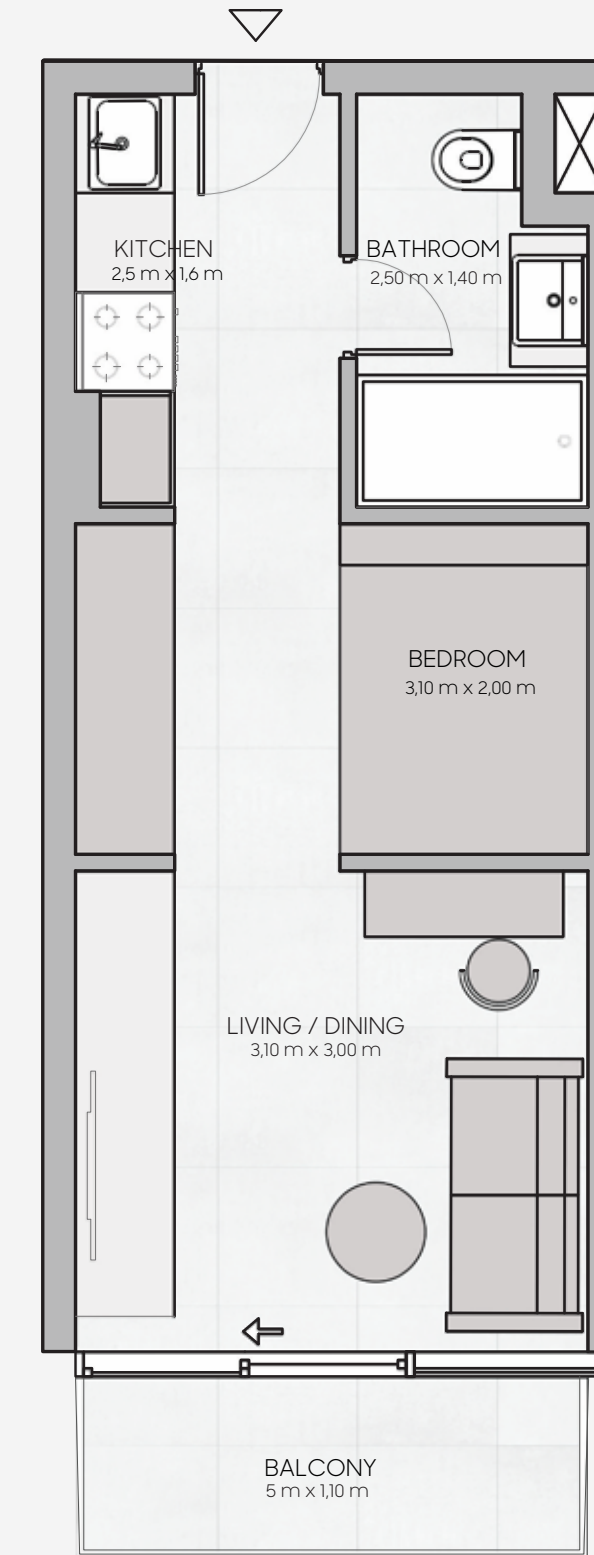

THE
COMUNITY

FLOOR PLANS

Studio Apartment

Series 03 - Floor 6-17

BUA	306.02 sq.ft.
-----	---------------

Studio Apartment

Series 04 - Floor 6-17

BUA	304.94 sq.ft.
-----	---------------

* All images used are for illustrative purposes only and do not represent the actual size, features, specifications, fittings and furnishing. All materials, dimensions, and drawings are approximate only.

Studio Apartment

Series 05 - Floor 6-17

BUA	302.58 sq.ft.
-----	---------------

Studio Apartment

Series 06 - Floor 6-17

BUA	271.47 sq.ft.
-----	---------------

* All images used are for illustrative purposes only and do not represent the actual size, features, specifications, fittings and furnishing. All materials, dimensions, and drawings are approximate only.

BUA	327.44 sq.ft.
-----	---------------

* All images used are for illustrative purposes only and do not represent the actual size, features, specifications, fittings and furnishing. All materials, dimensions, and drawings are approximate only.