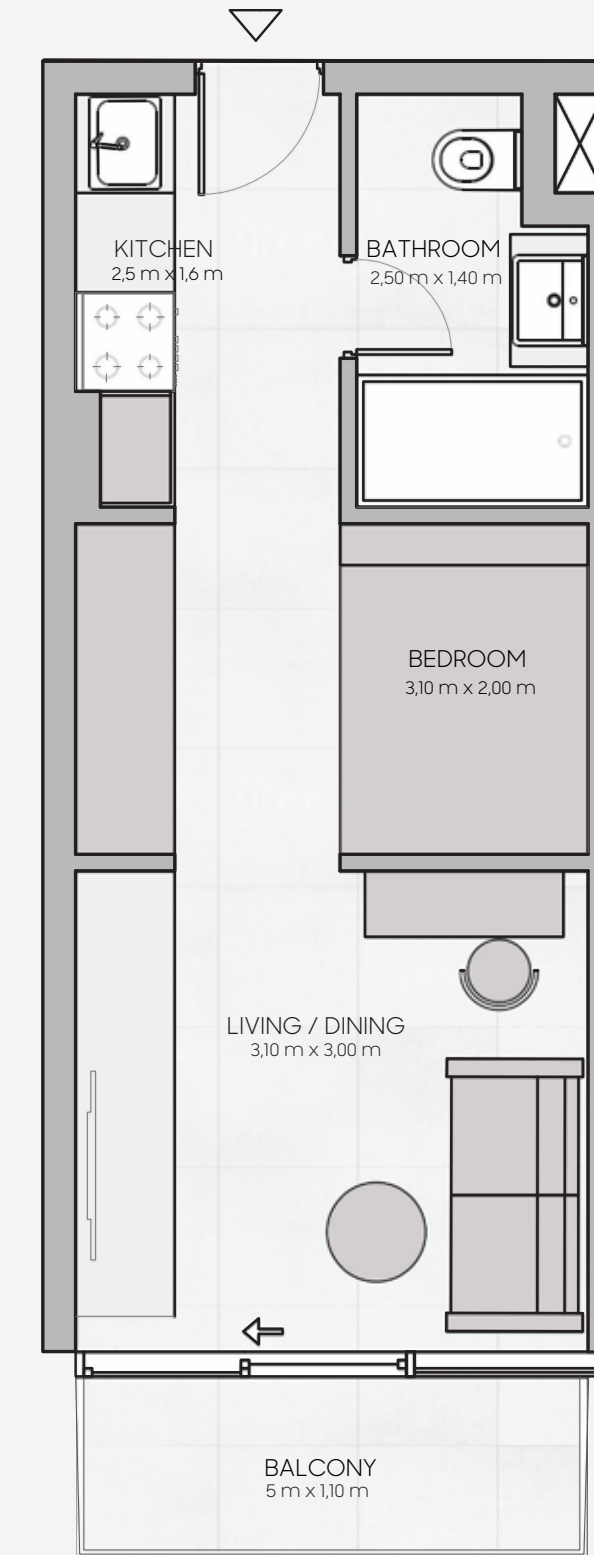

THE
COMUNITY

FLOOR PLANS

Studio Apartment

Series 03 - Floor 6-17

BUA	306.02 sq.ft.
-----	---------------

Studio Apartment

Series 04 - Floor 6-17

BUA	304.94 sq.ft.
-----	---------------

* All images used are for illustrative purposes only and do not represent the actual size, features, specifications, fittings and furnishing. All materials, dimensions, and drawings are approximate only.

Studio Apartment

Series 05 - Floor 6-17

BUA	302.58 sq.ft.
-----	---------------

Studio Apartment

Series 06 - Floor 6-17

BUA	271.47 sq.ft.
-----	---------------

* All images used are for illustrative purposes only and do not represent the actual size, features, specifications, fittings and furnishing. All materials, dimensions, and drawings are approximate only.

BUA	327.44 sq.ft.
-----	---------------

* All images used are for illustrative purposes only and do not represent the actual size, features, specifications, fittings and furnishing. All materials, dimensions, and drawings are approximate only.