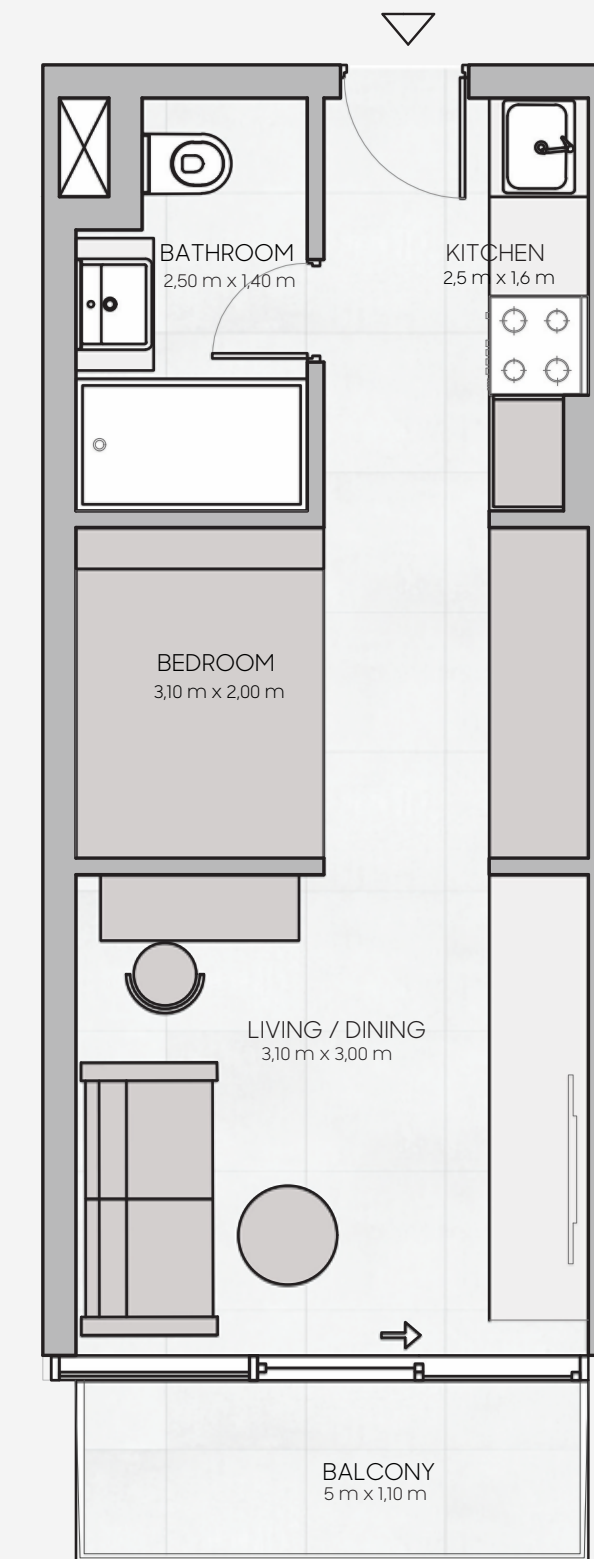

THE
COMUNITY

FLOOR PLANS

Studio Apartment

Series 03 - Floor 6-17

BUA	306.02 sq.ft.
-----	---------------

Studio Apartment

Series 04 - Floor 6-17

BUA	304.94 sq.ft.
-----	---------------

* All images used are for illustrative purposes only and do not represent the actual size, features, specifications, fittings and furnishing. All materials, dimensions, and drawings are approximate only.

Studio Apartment

Series 05 - Floor 6-17

BUA	302.58 sq.ft.
-----	---------------

Studio Apartment

Series 06 - Floor 6-17

BUA	271.47 sq.ft.
-----	---------------

* All images used are for illustrative purposes only and do not represent the actual size, features, specifications, fittings and furnishing. All materials, dimensions, and drawings are approximate only.

BUA	327.44 sq.ft.
-----	---------------

* All images used are for illustrative purposes only and do not represent the actual size, features, specifications, fittings and furnishing. All materials, dimensions, and drawings are approximate only.