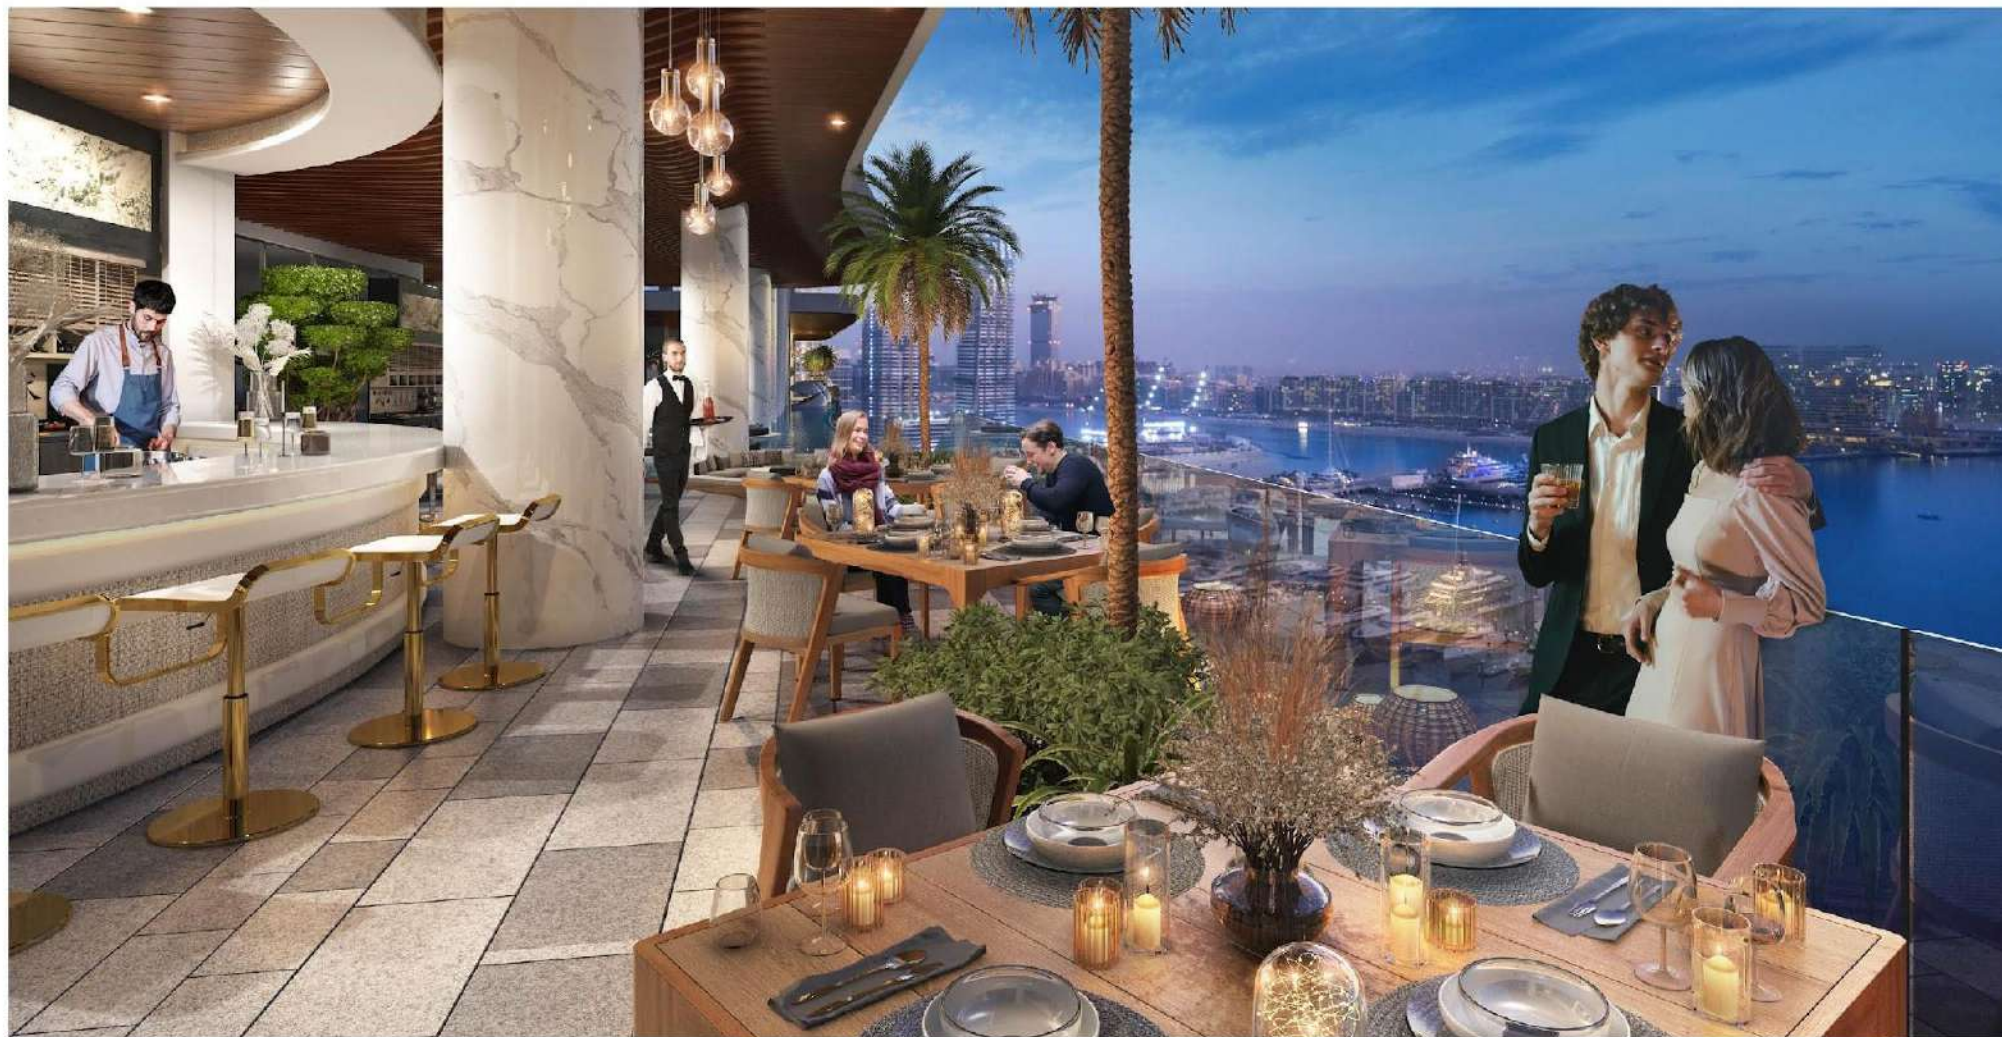

CAVALLI SUSHI BAR

LEVEL 43

DAMAC
BAY2
BY CAVALLI