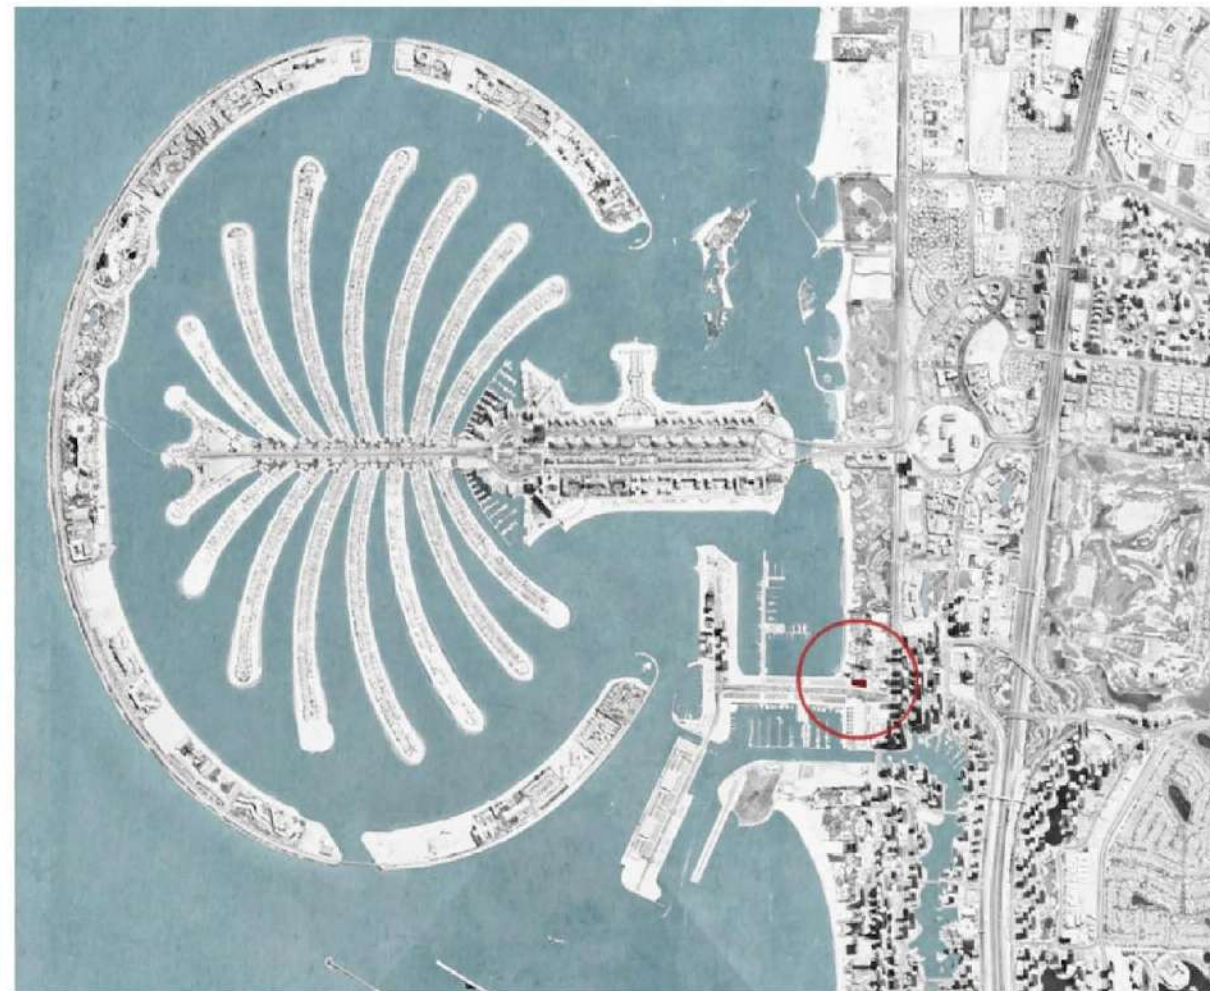

roberto cavalli

SEAFRONT DISTRICT

DAMAC HARBOUR IS LOCATED AT THE INTERSECTION OF THE ICONIC PALM JUMEIRAH AND BLUEWATERS ISLAND, EQUIDISTANT FROM DUBAI INTERNATIONAL AIRPORT AND AL MAKTOUM INTERNATIONAL AIRPORT.

THIS UNIQUE WATERFRONT NEIGHBORHOOD IS A STONE'S THROW FROM THE CITY'S MOST-LOVED LANDMARKS, BEAUTIFUL BEACHES AND WORLD-FAMOUS ATTRACTIONS SUCH AS AIN DUBAI AND BURJ AL ARAB.

A UNIQUE BACKDROP, AN ICONIC VISTA AND AN ACCESSIBLE LOCATION, COMBINED WITH A WIDE RANGE OF LIVING, RETAIL AND HOSPITALITY CHOICES AS WELL AS EXTENSIVE BERTHING FACILITIES MAKE DAMAC HARBOUR THE REGION'S MOST UNIQUE LIFESTYLE OFFERING.