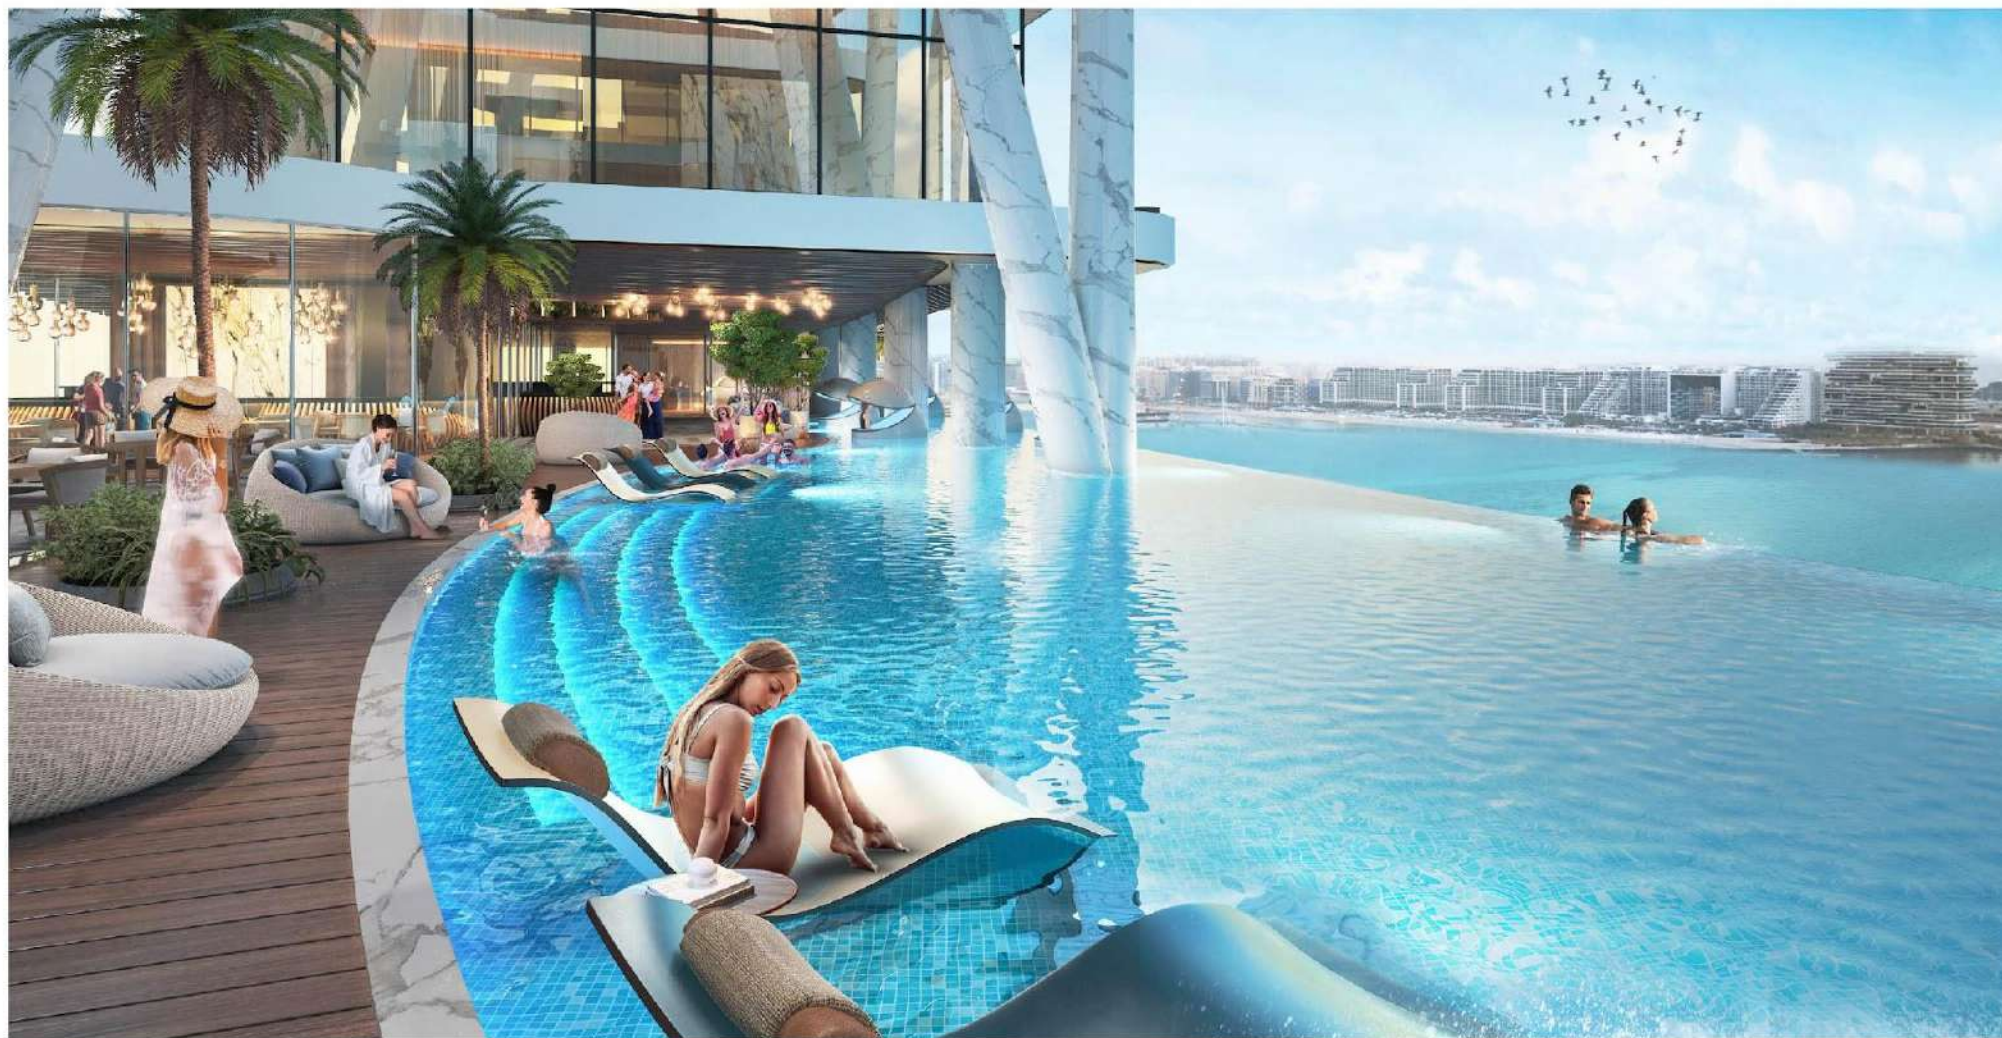

INFINITY POOL

LEVEL 43

DAMAC
BAY2
BY CAVALLI