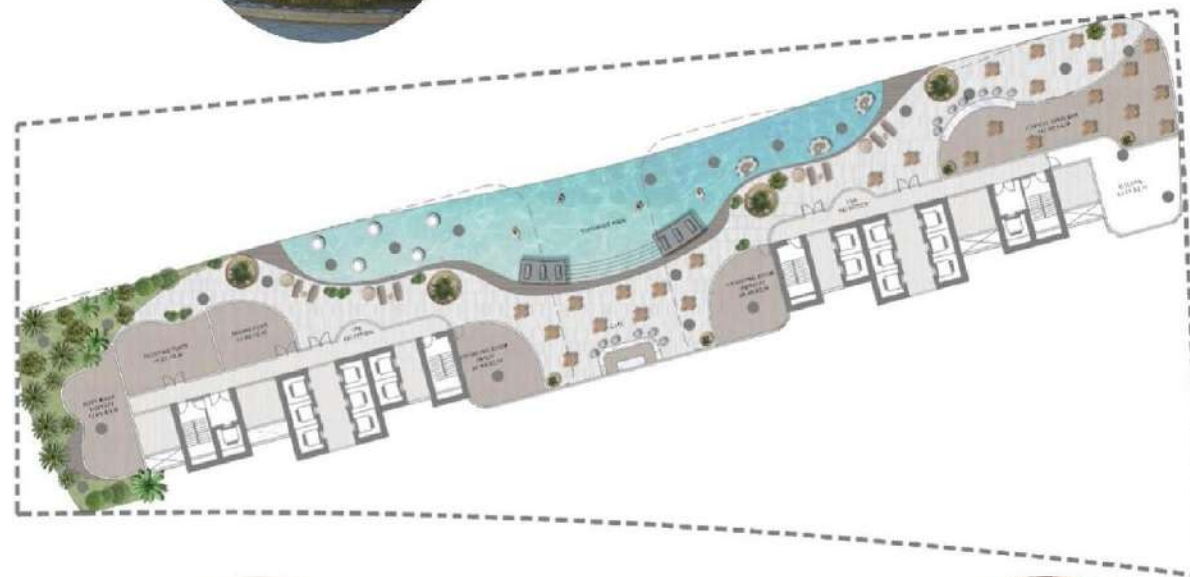

AMENITIES

HOT BOAT TUBS

LEVEL 1

DAMAC
BAY2
BY CAVALLI

YOGA AREA

LEVEL 1

DAMAC
BAY 2
BY CAVALLI

SUNKEN SEATING

LEVEL 1

JUNGLE BAR

LEVEL 1

DAMAC
BAY2
BY CAVALLI

LEVEL 43

AMENITIES

TROPICAL
TREATMENT
ROOMS

BANANA LEAF BODY
WRAP TREATMENTS

DREAM PODS

THE PODS

CAVALLI SUSHI BAR

INFINITY POOL

LEVEL 43

DAMAC
BAY2
BY CAVALLI

FLOATING THERAPY PODS

LEVEL 43

TROPICAL TREATMENT ROOMS

LEVEL 43

DAMAC
BAY2
BY CAVALLI

BANANA LEAF BODY WRAP TREATMENT

LEVEL 43

DAMAC
BAY2
BY CAVALLI

MUSIC PODS

LEVEL 43