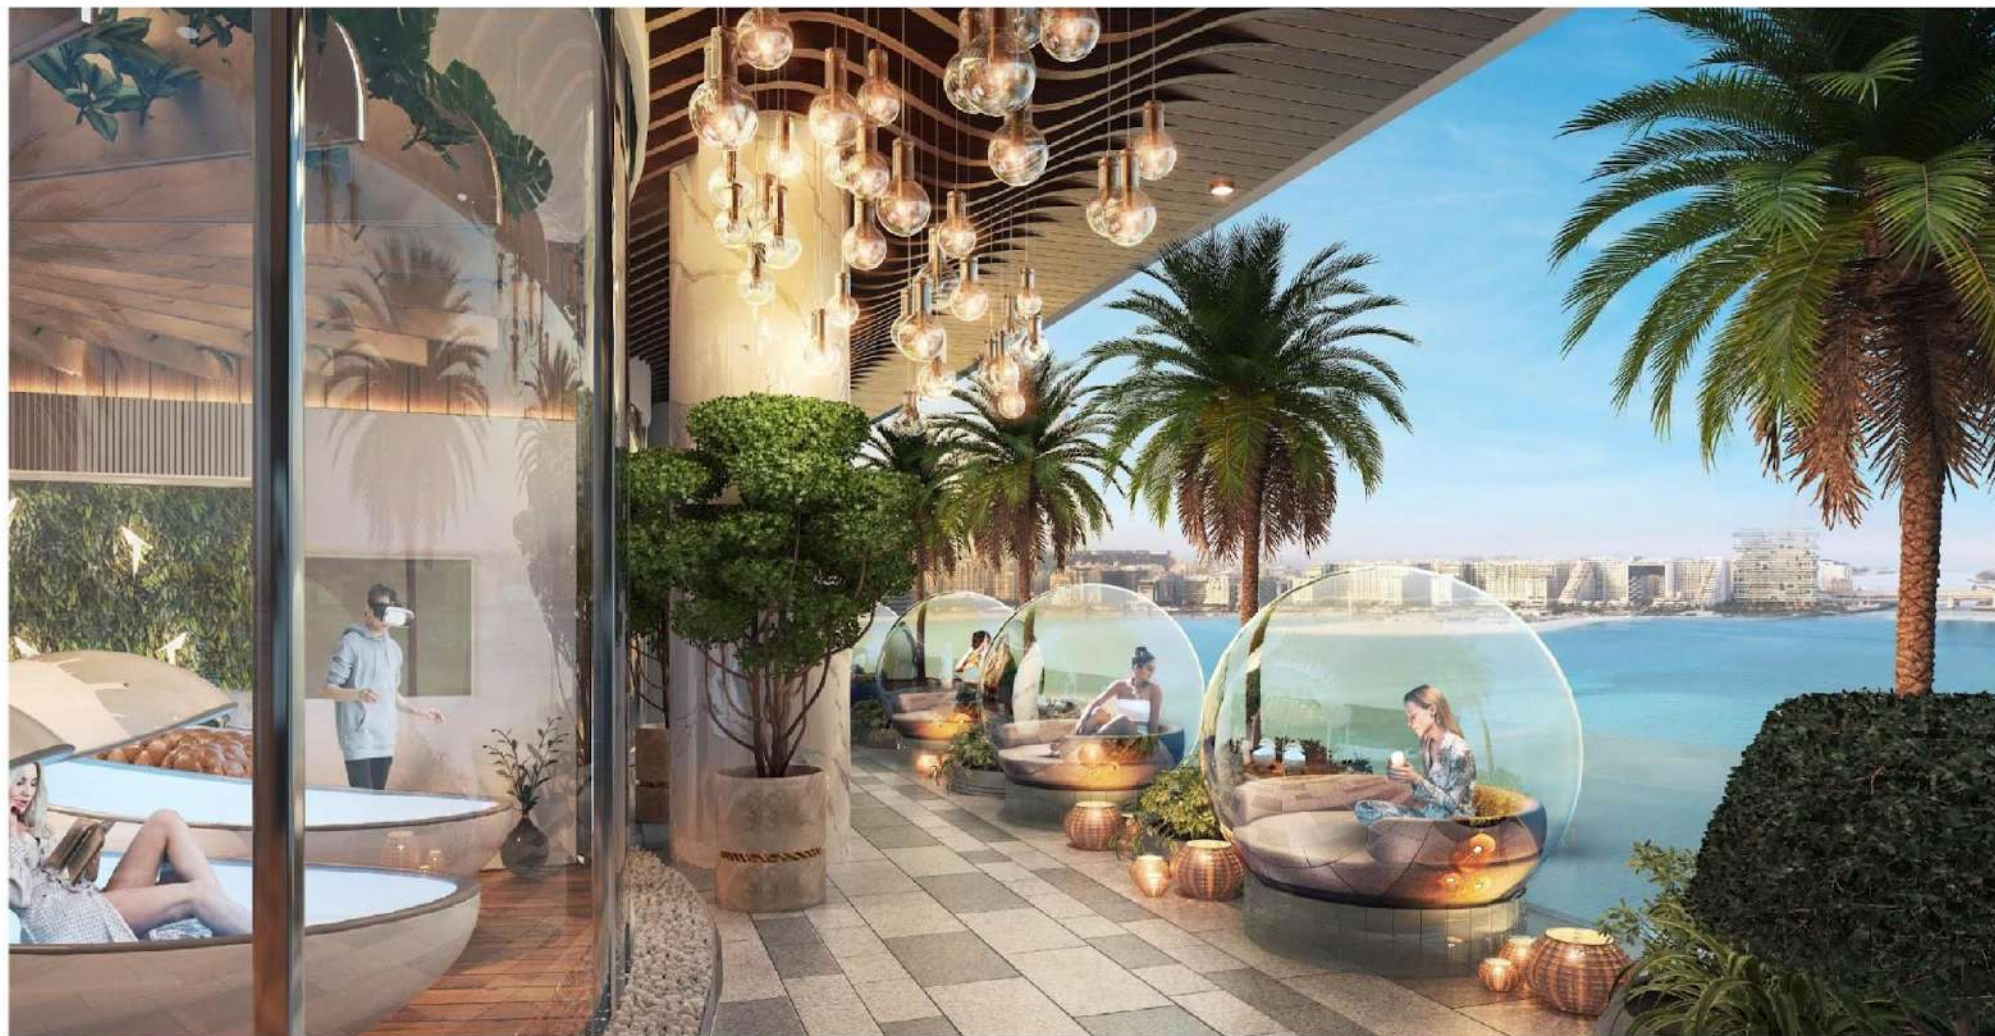

DAMAC
BAY2
BY CAVALLI

AMENITIES

DREAM PODS

LEVEL 43

DAMAC
BAY2
BY CAVALLI

The Metronap pod combines luxurious comfort, innovative technology and timeless design to provide features like the zero gravity position, specially composed sleep music and gentle wake sequence of programmed lights and vibrations. Designed to help you relax, the Energy Pod is powered by firmware developed around a simple principle – a 20-minute nap is beneficial for wellbeing and productivity. Features include a status indicator that communicates when the Energy Pod will be free next, and usage tracking that helps optimize facility management.