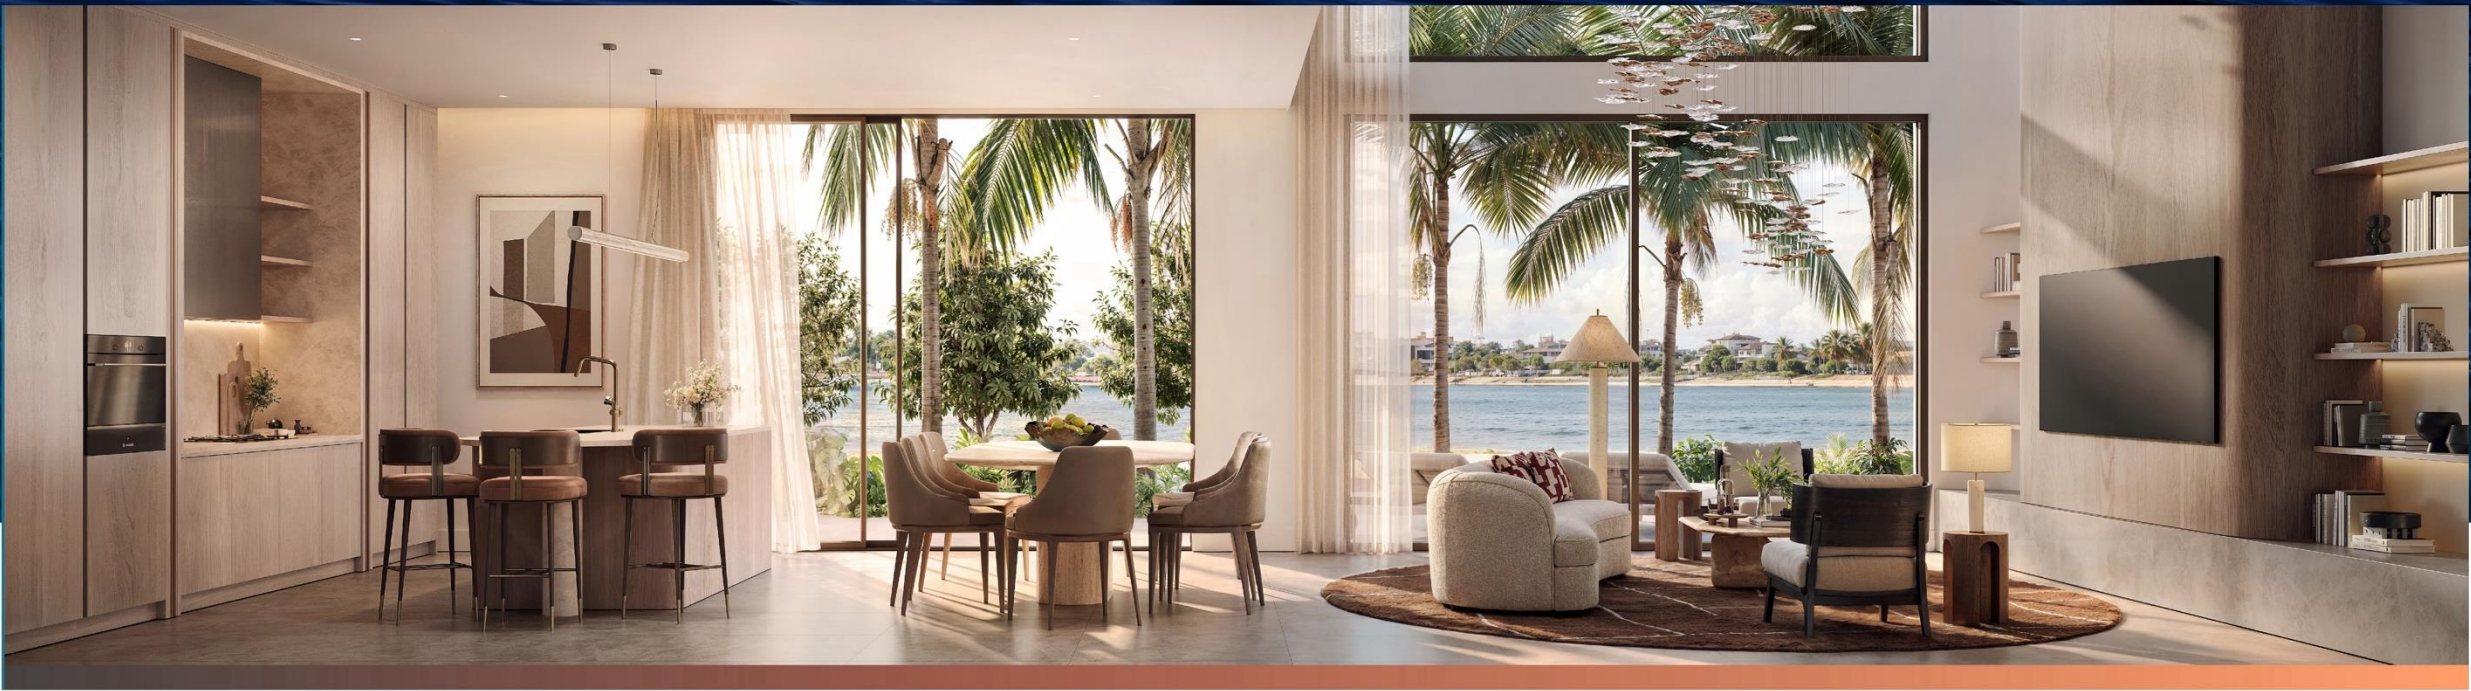

LIGHT FINISHES