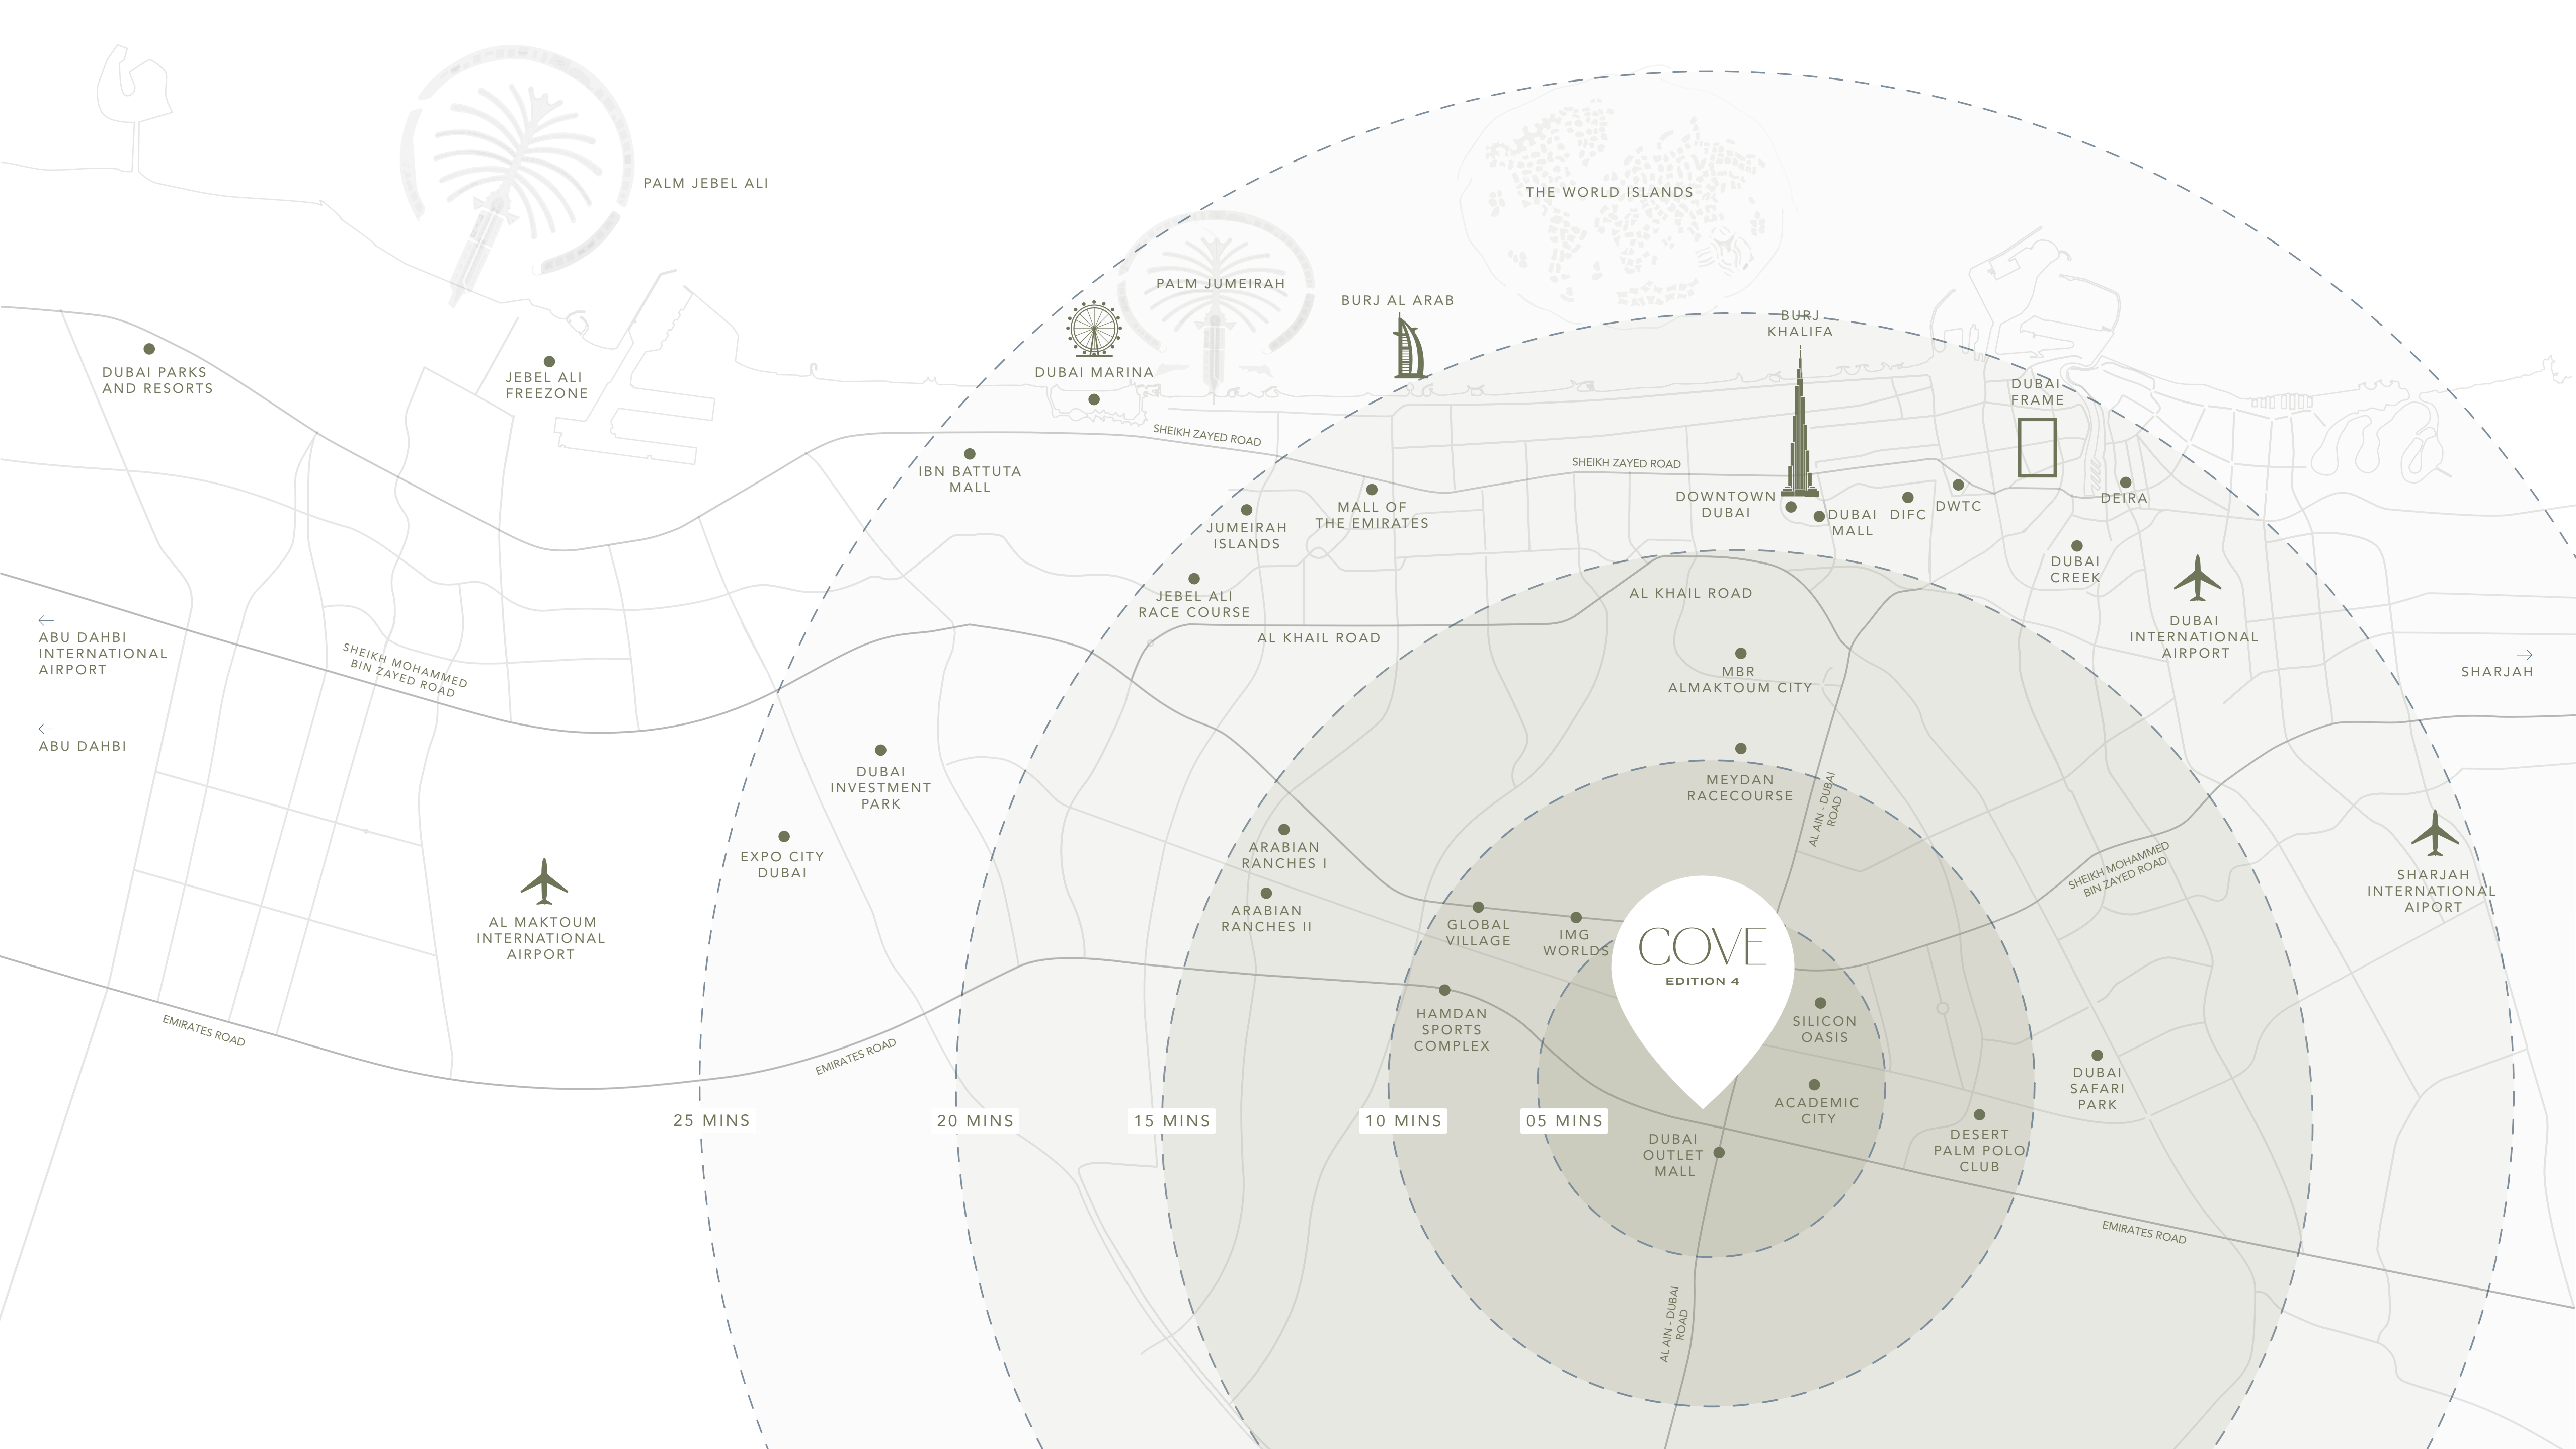

WHERE FOCUS  
GOES, ENERGY  
FLOWS.

WHERE FOCUS  
GOES, ENERGY  
FLOWS.

COVE  
EDITION 4

PALM JEBEL ALI

THE WORLD ISLANDS

PALM JUMEIRAH

BURJ AL ARAB

BURJ KHALIFA

DUBAI FRAME

DUBAI PARKS AND RESORTS

JEBEL ALI FREEZONE

DUBAI MARINA

IBN BATTUTA MALL

JUMEIRAH ISLANDS

MALL OF THE EMIRATES

DOWNTOWN DUBAI

DUBAI MALL

DIFC

DUBAI OUTLET MALL	05 mins
ACADEMIC CITY	05 mins
SILICON OASIS	05 mins
GLOBAL VILLAGE	10 mins
IMG WORLD	10 mins
HAMDAN SPORTS COMPLEX	10 mins
DESERT PALM POLO CLUB	10 mins
DUBAI SAFARI PARK	10 mins
MEYDAN RACECOURSE	15 mins
ARABIAN RANCHES 1 & 2	15 mins
DUBAI INTERNATIONAL AIRPORT	20 mins
MBR AL MAKTOUM CITY	20 mins
DOWNTOWN DUBAI	20 mins
DUBAI MALL	20 mins
BURJ KHALIFA	20 mins
DUBAI FRAME	20 mins
DUBAI CREEK	20 mins
MALL OF THE EMIRATES	20 mins
DUBAI MARINA	25 mins
PALM JUMEIRAH	25 mins
JEBEL ALI RACE COURSE	25 mins
JUMEIRAH ISLANDS	25 mins
IBN BATTUTA MALL	25 mins
DUBAI PARKS AND RESORTS	25 mins
EXPO CITY DUBAI	25 mins