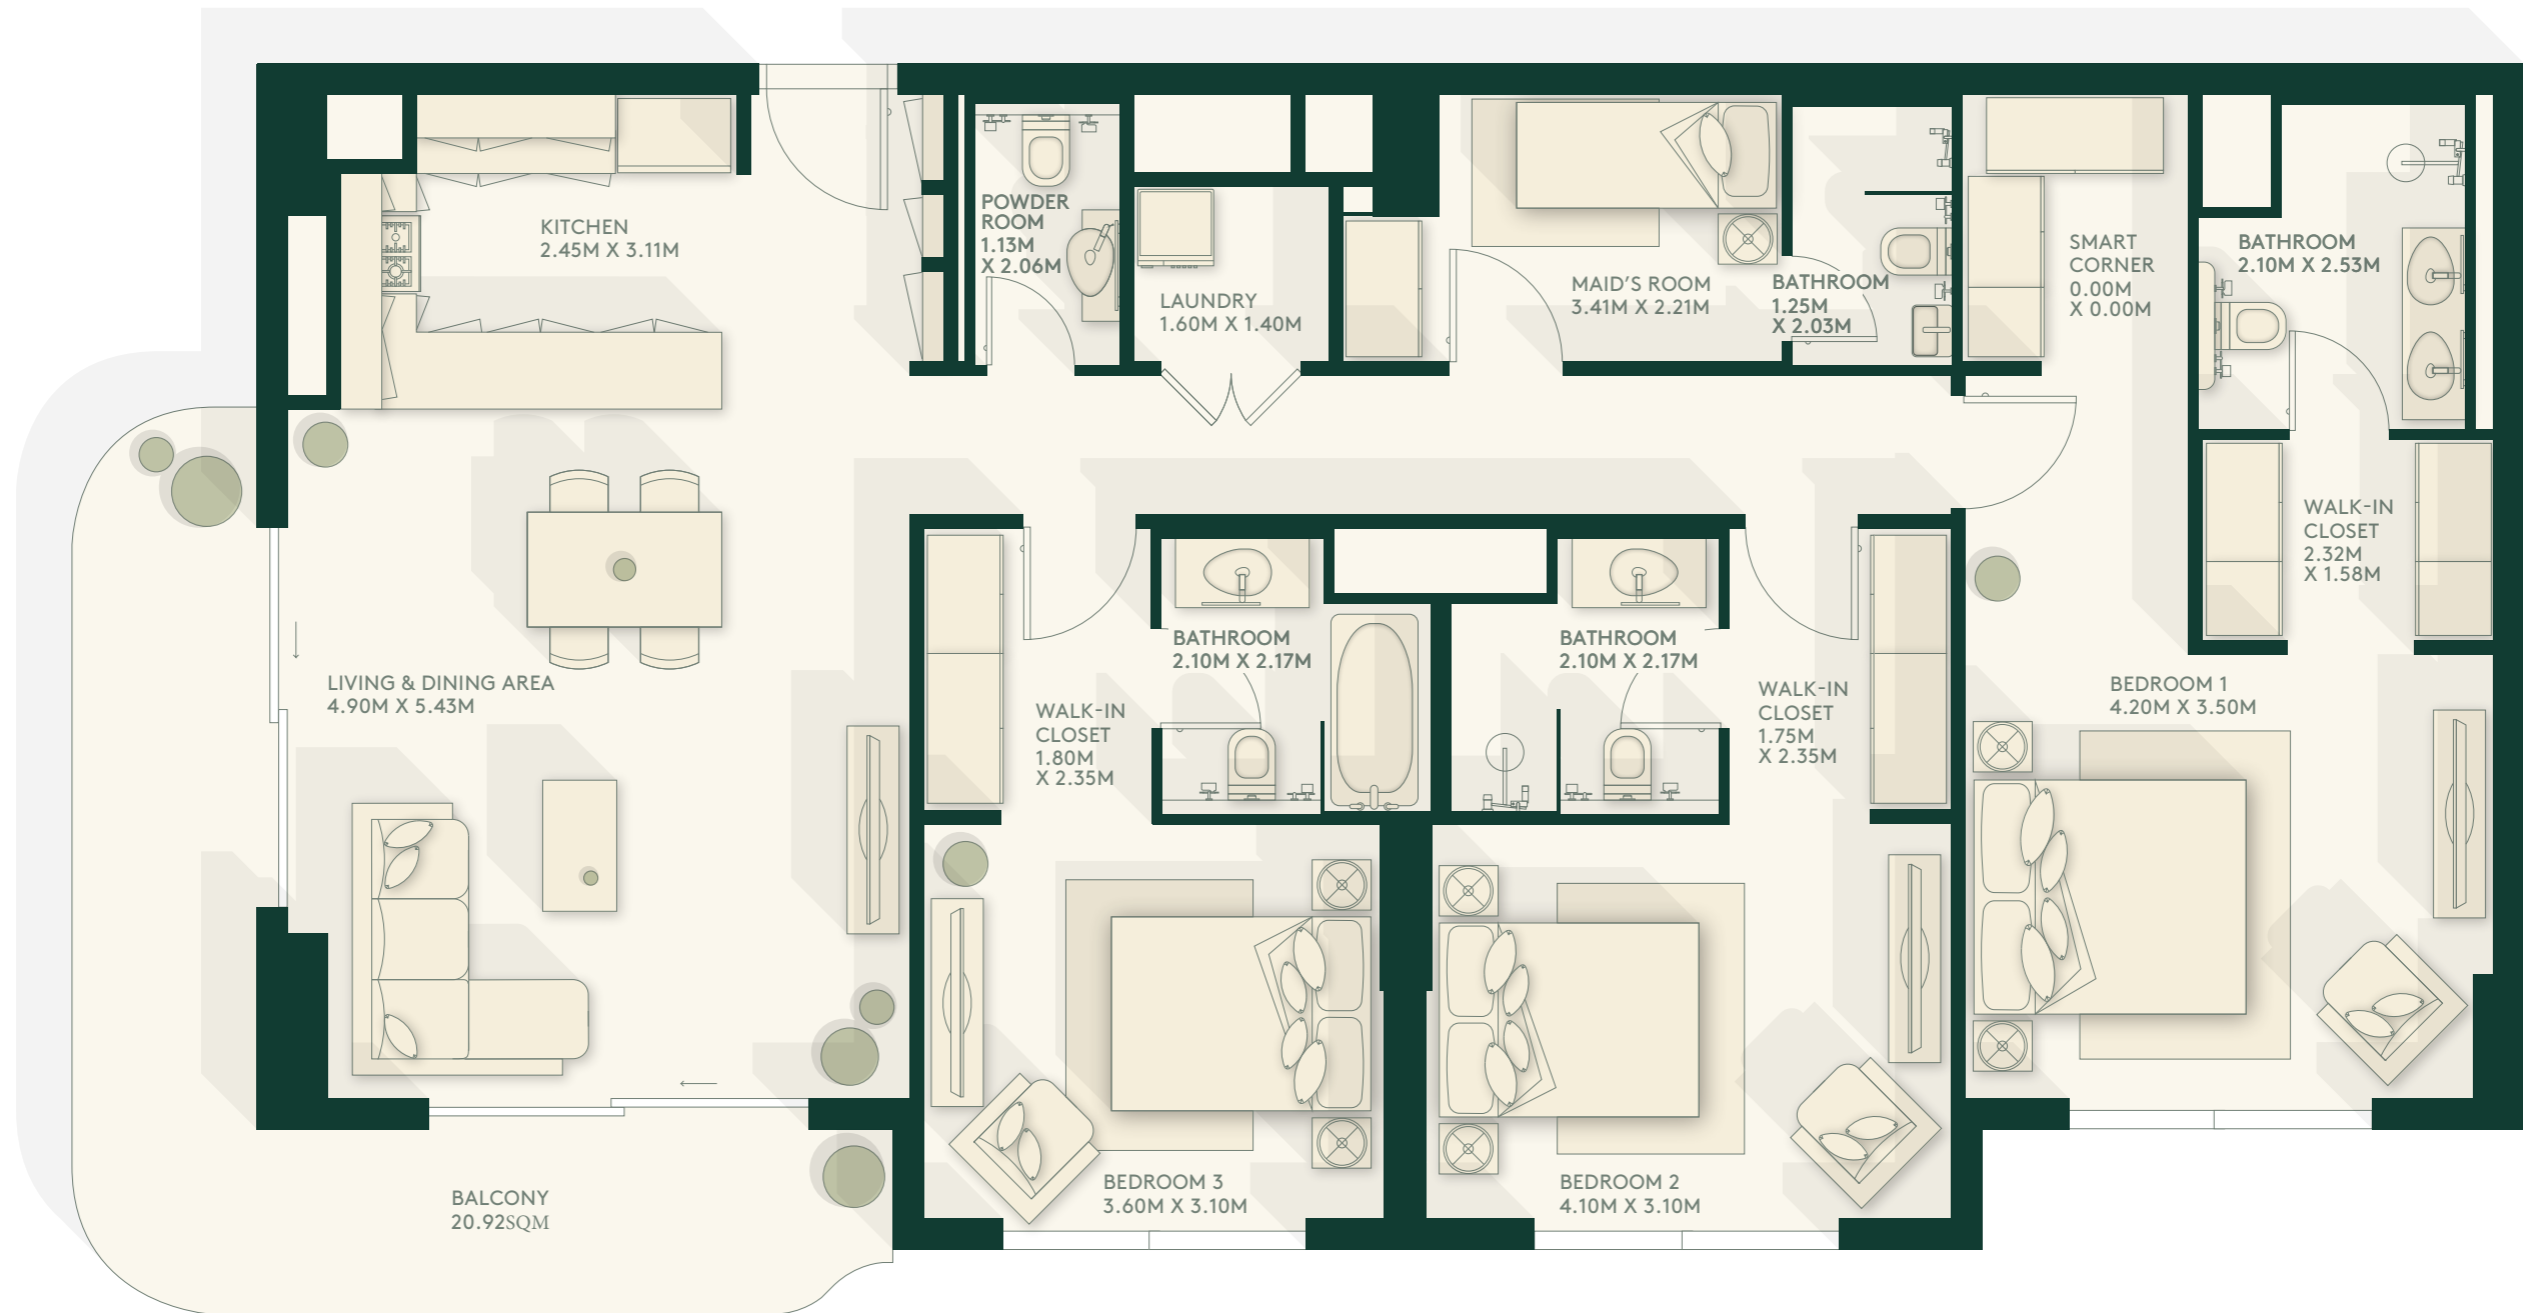

# 2 Bedroom – Type A Corner

109.641 SQM

# 2 Bedroom - Type A Middle

106.375 SQM

# 2 Bedroom – Type B Corner

132.289 SQM

# 3 Bedroom – Type A Corner

153.224 SQM