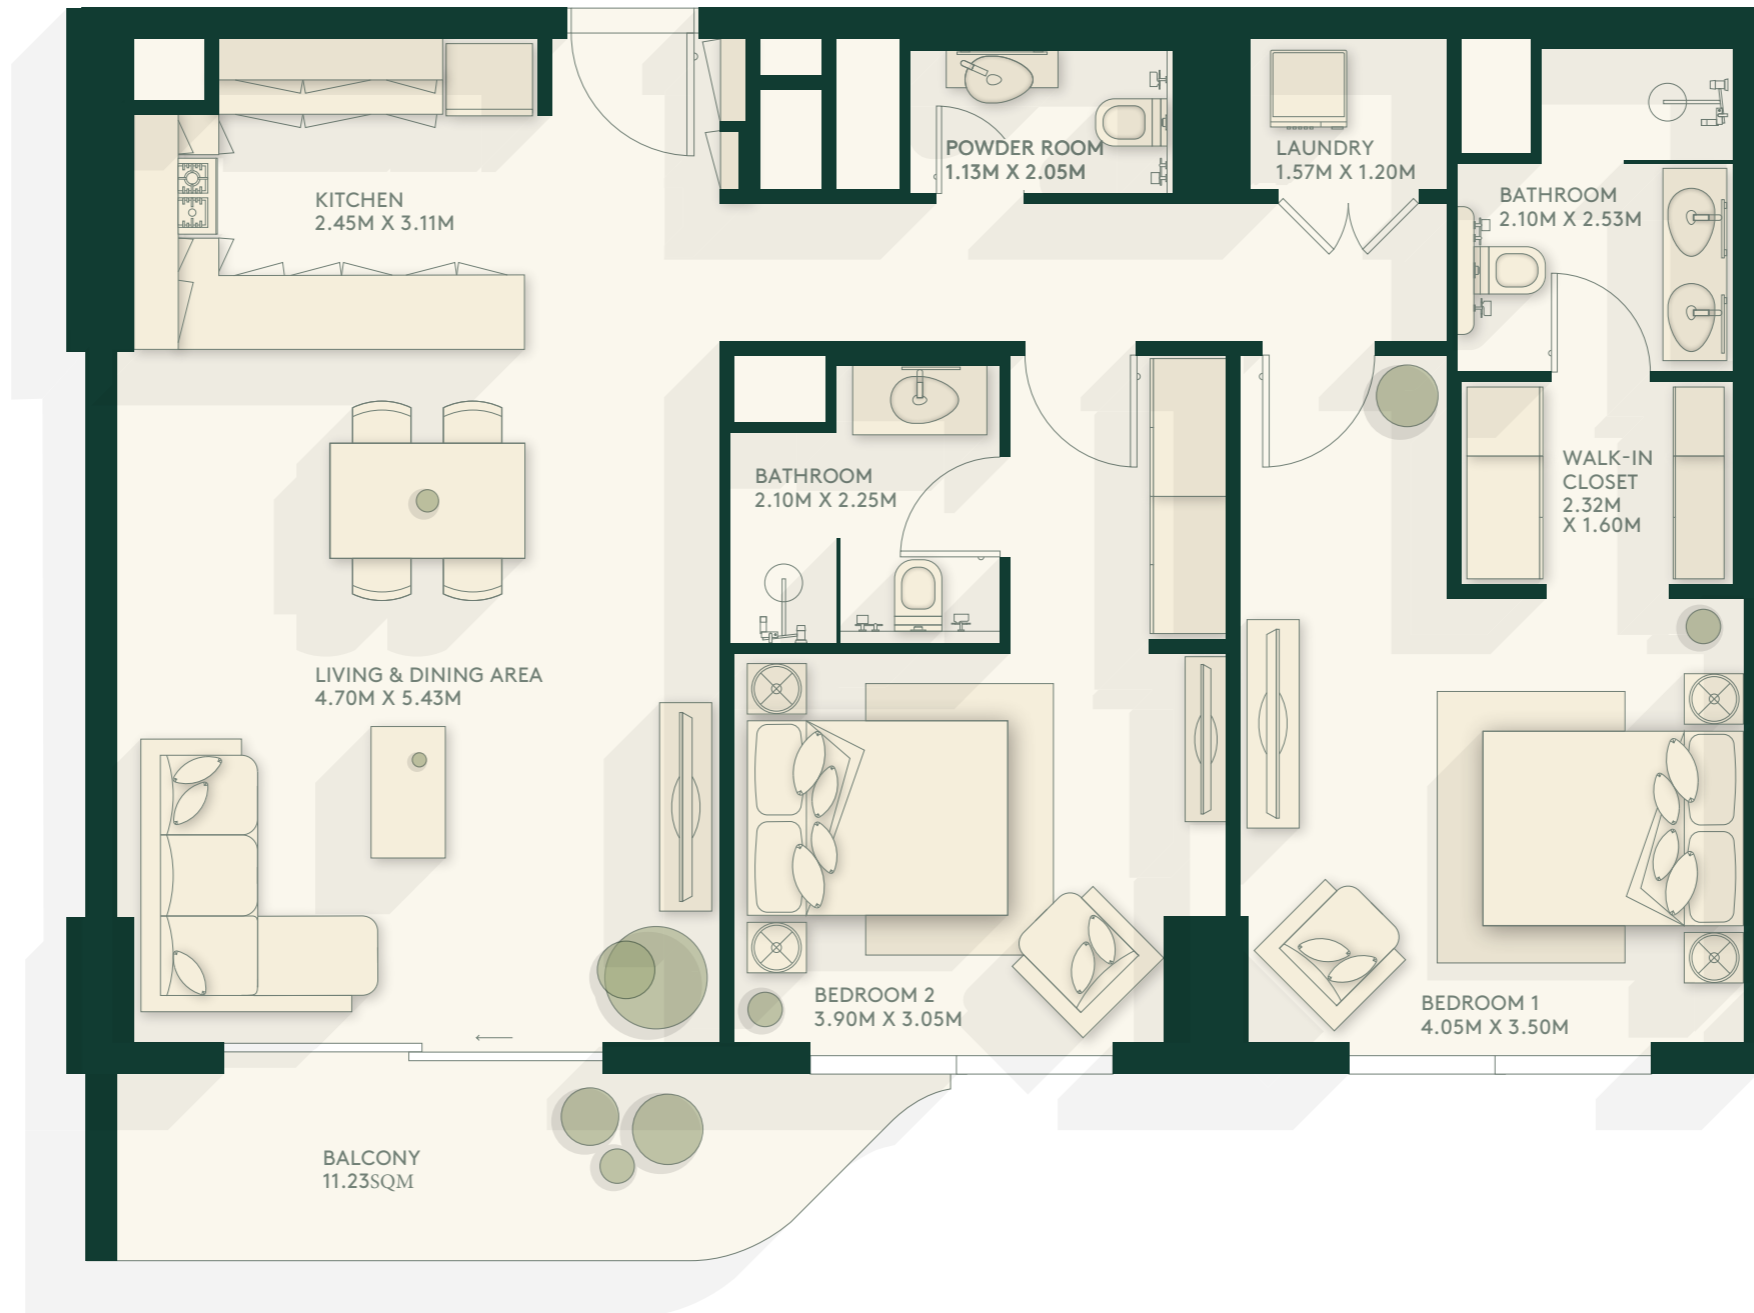

# 1 Bedroom Corner

70.780 SQM

# 2 Bedroom – Type A Corner

109.641 SQM

# 2 Bedroom - Type A Middle

106.375 SQM

# 2 Bedroom – Type B Corner

132.289 SQM