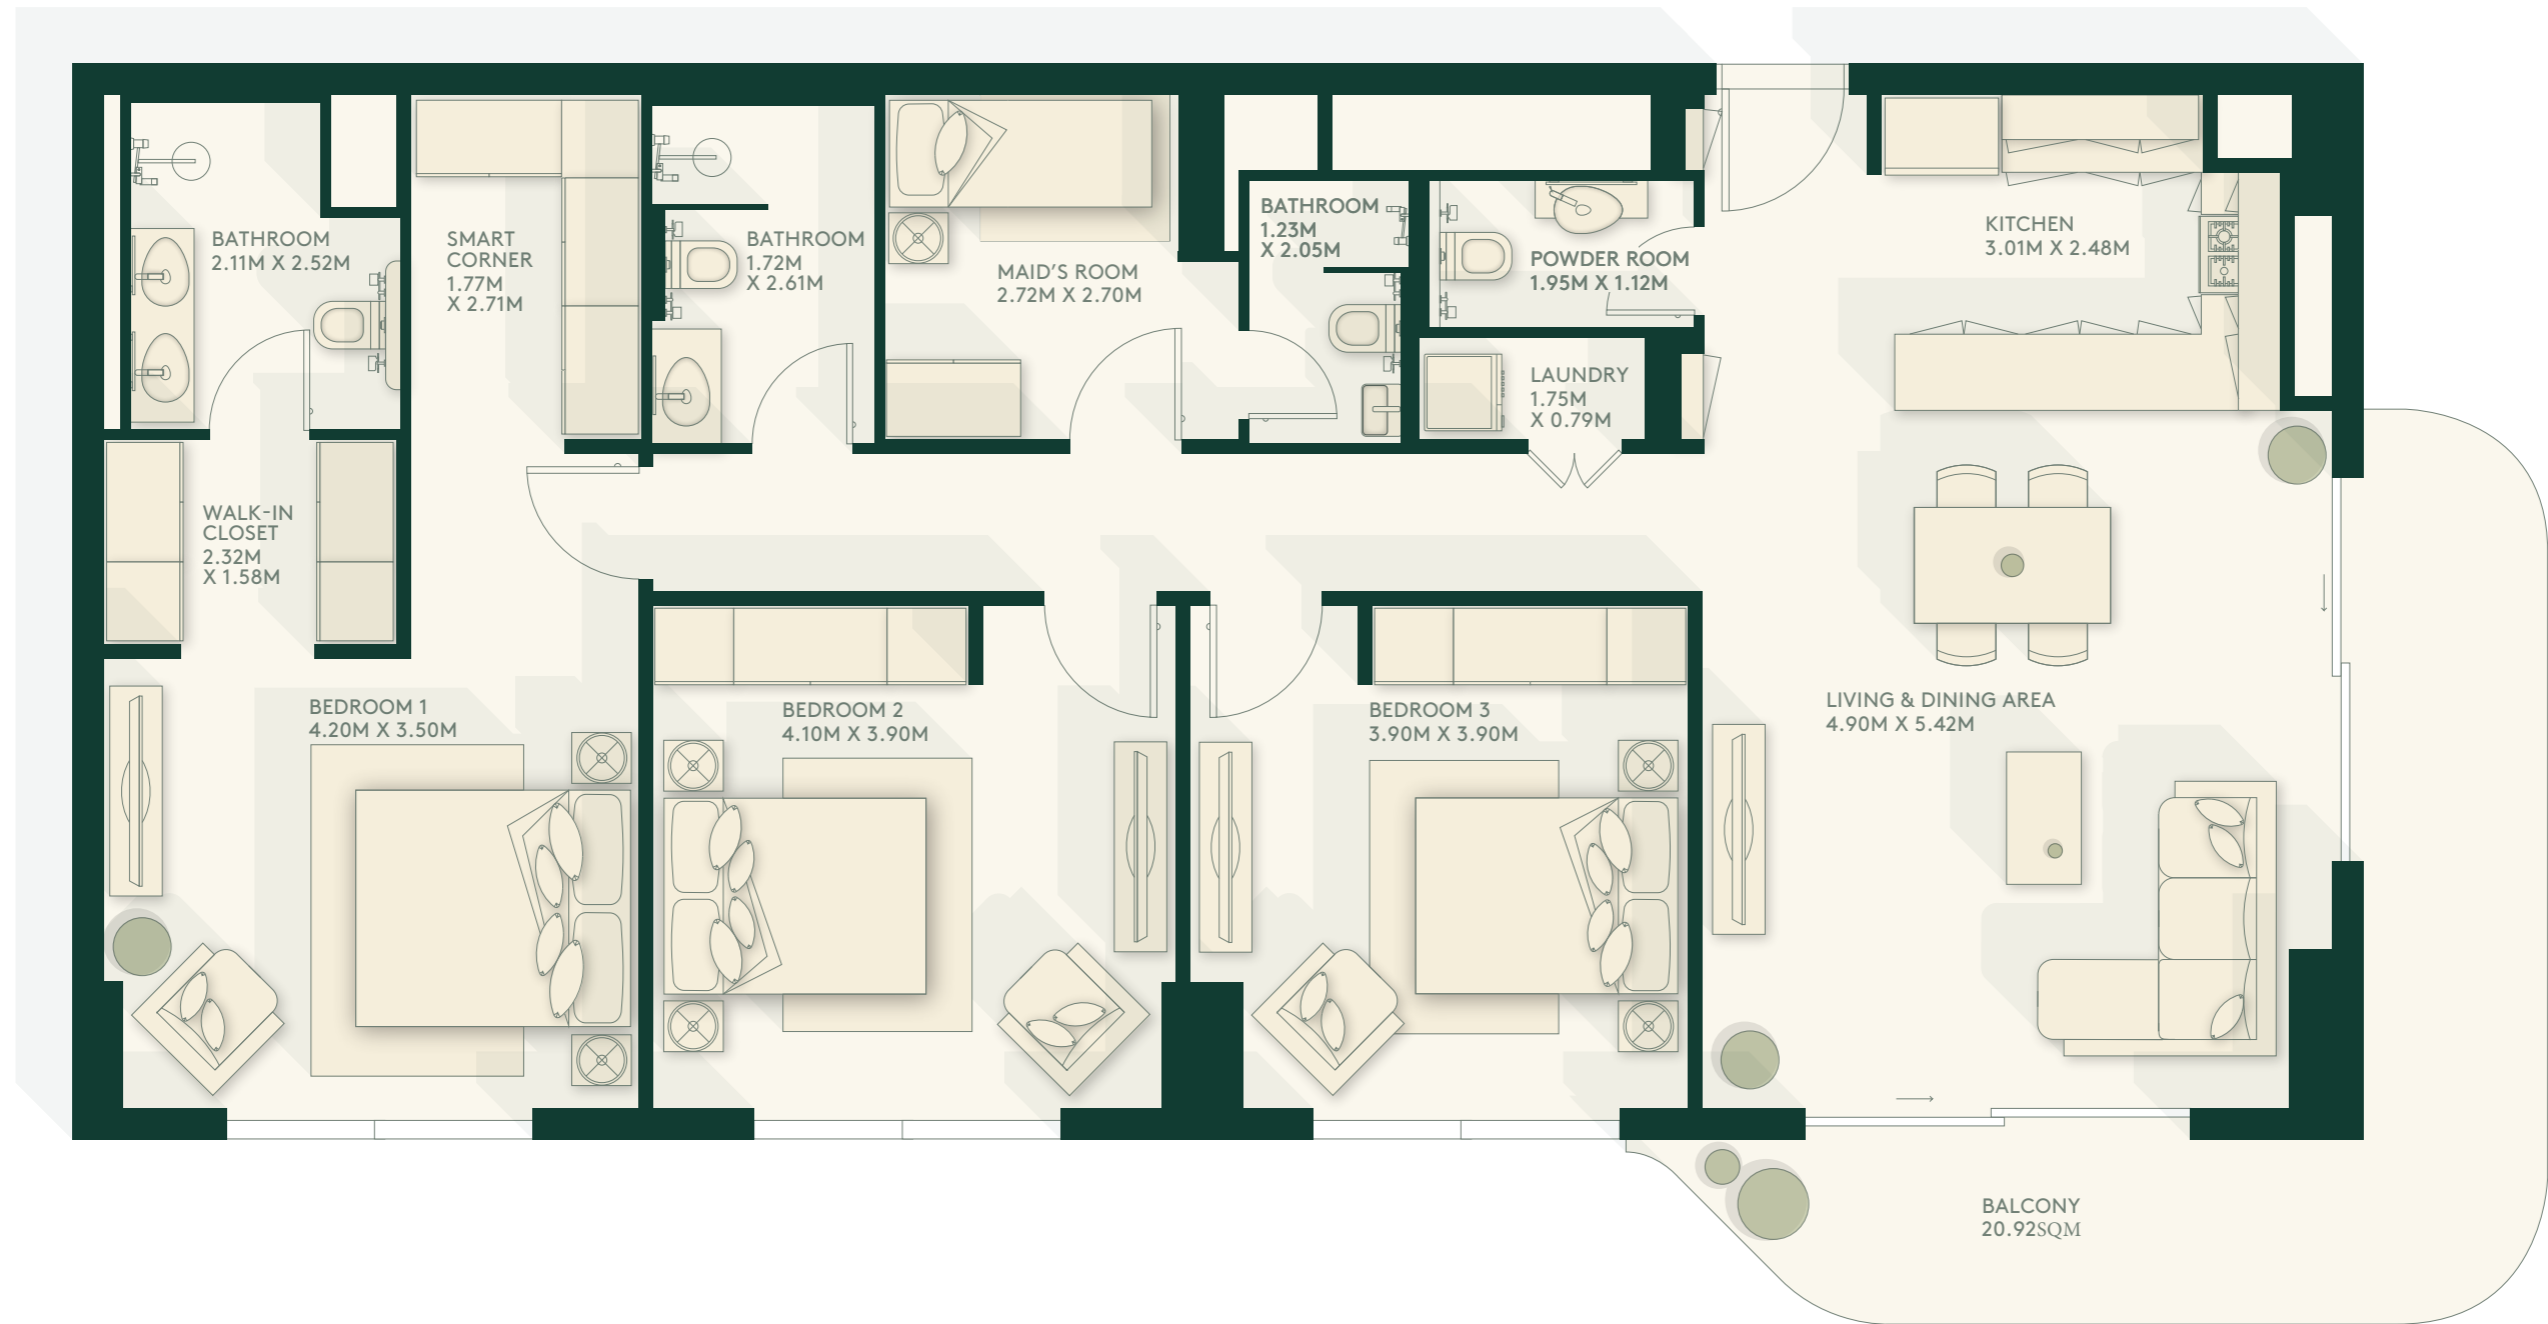

# 2 Bedroom – Type B Corner

132.289 SQM

# 3 Bedroom – Type A Corner

153.224 SQM

# 3 Bedroom – Type B Corner

145.533 SQM