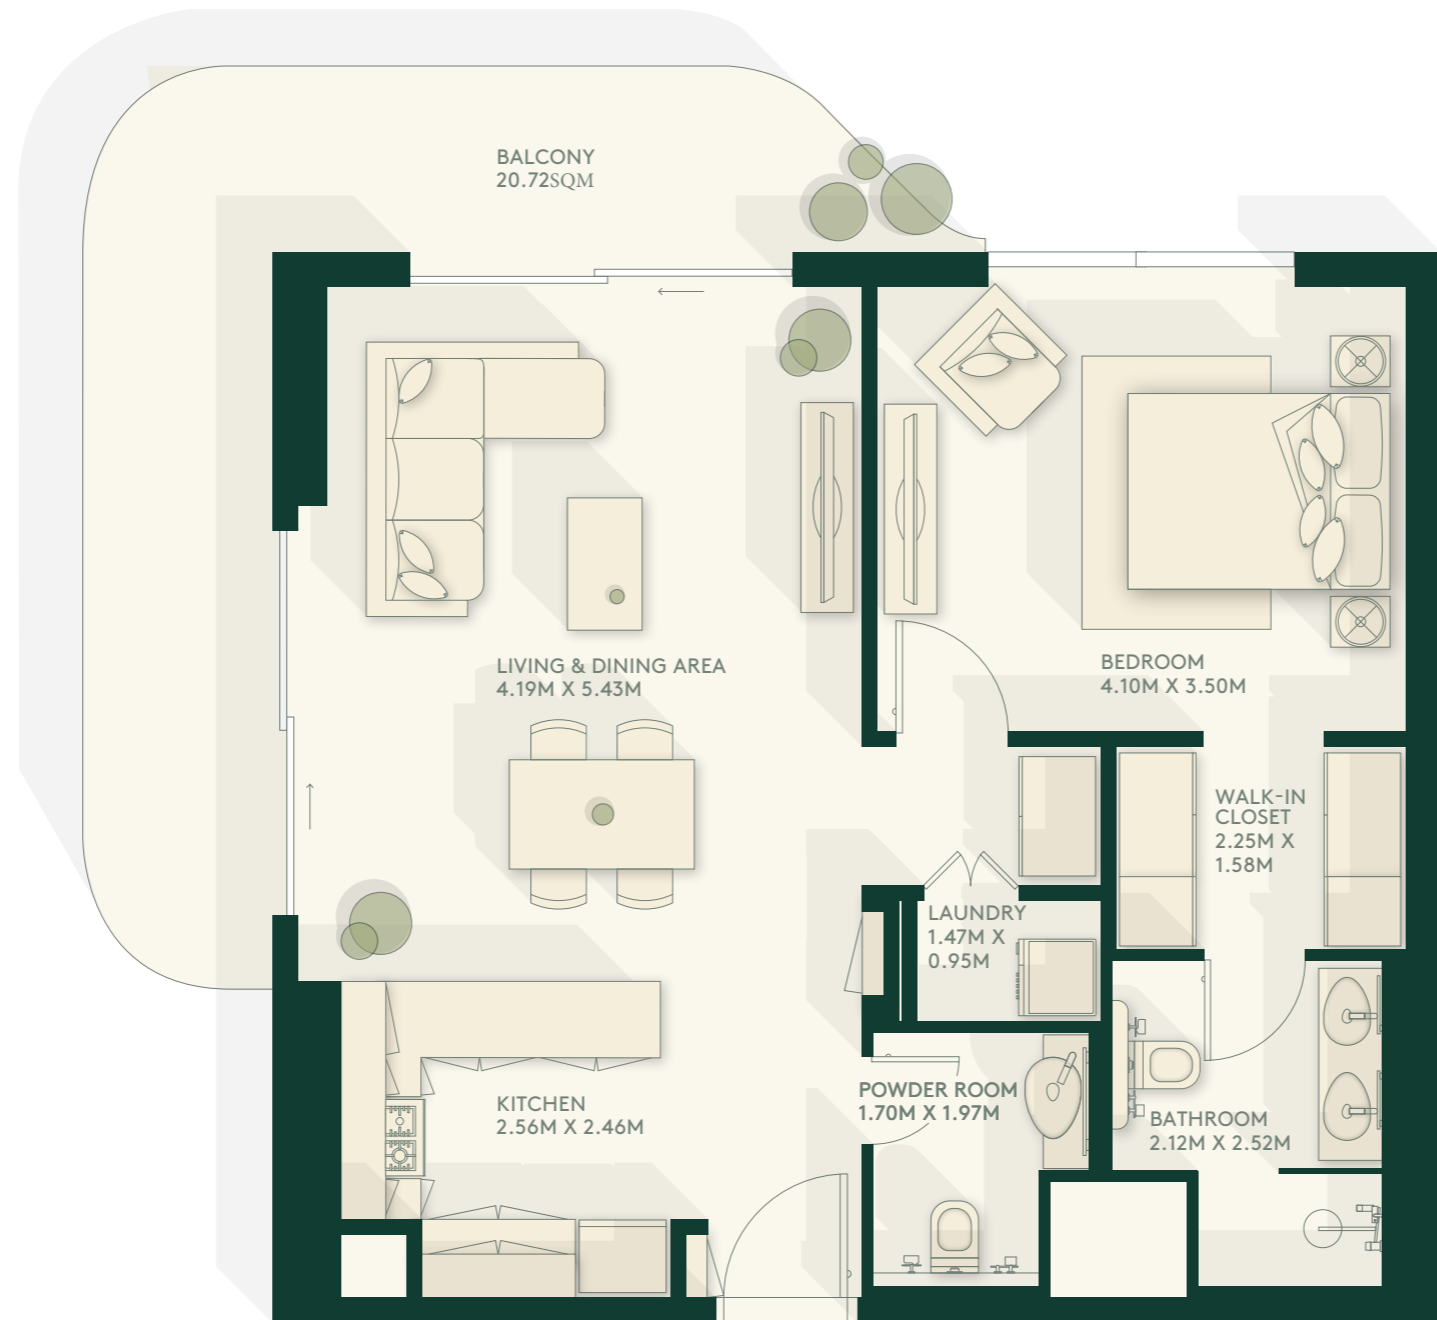

# Studio Type B

45.625 SQM

# 1 Bedroom Middle

73.467 SQM

# 1 Bedroom Corner

70.780 SQM

# 2 Bedroom – Type A Corner

109.641 SQM