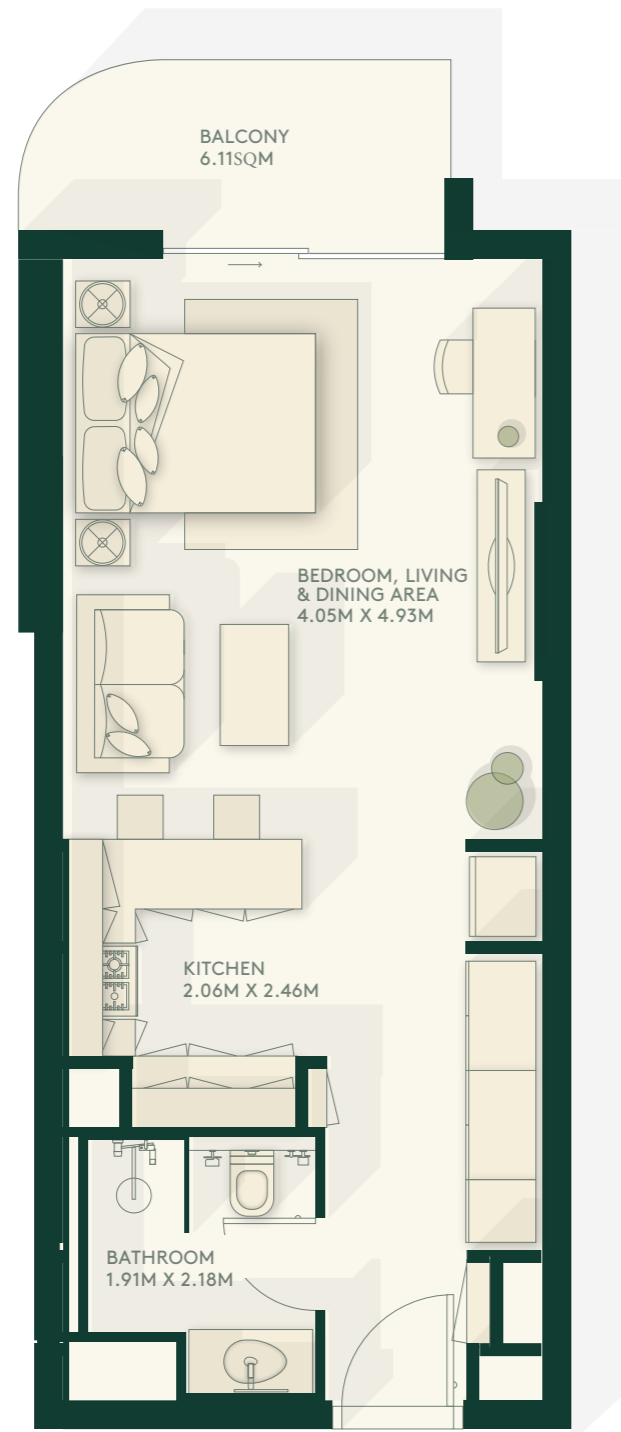

# Studio Type A

43.828 SQM

# Studio Type B

45.625 SQM

# 1 Bedroom Middle

73.467 SQM

# 1 Bedroom Corner

70.780 SQM