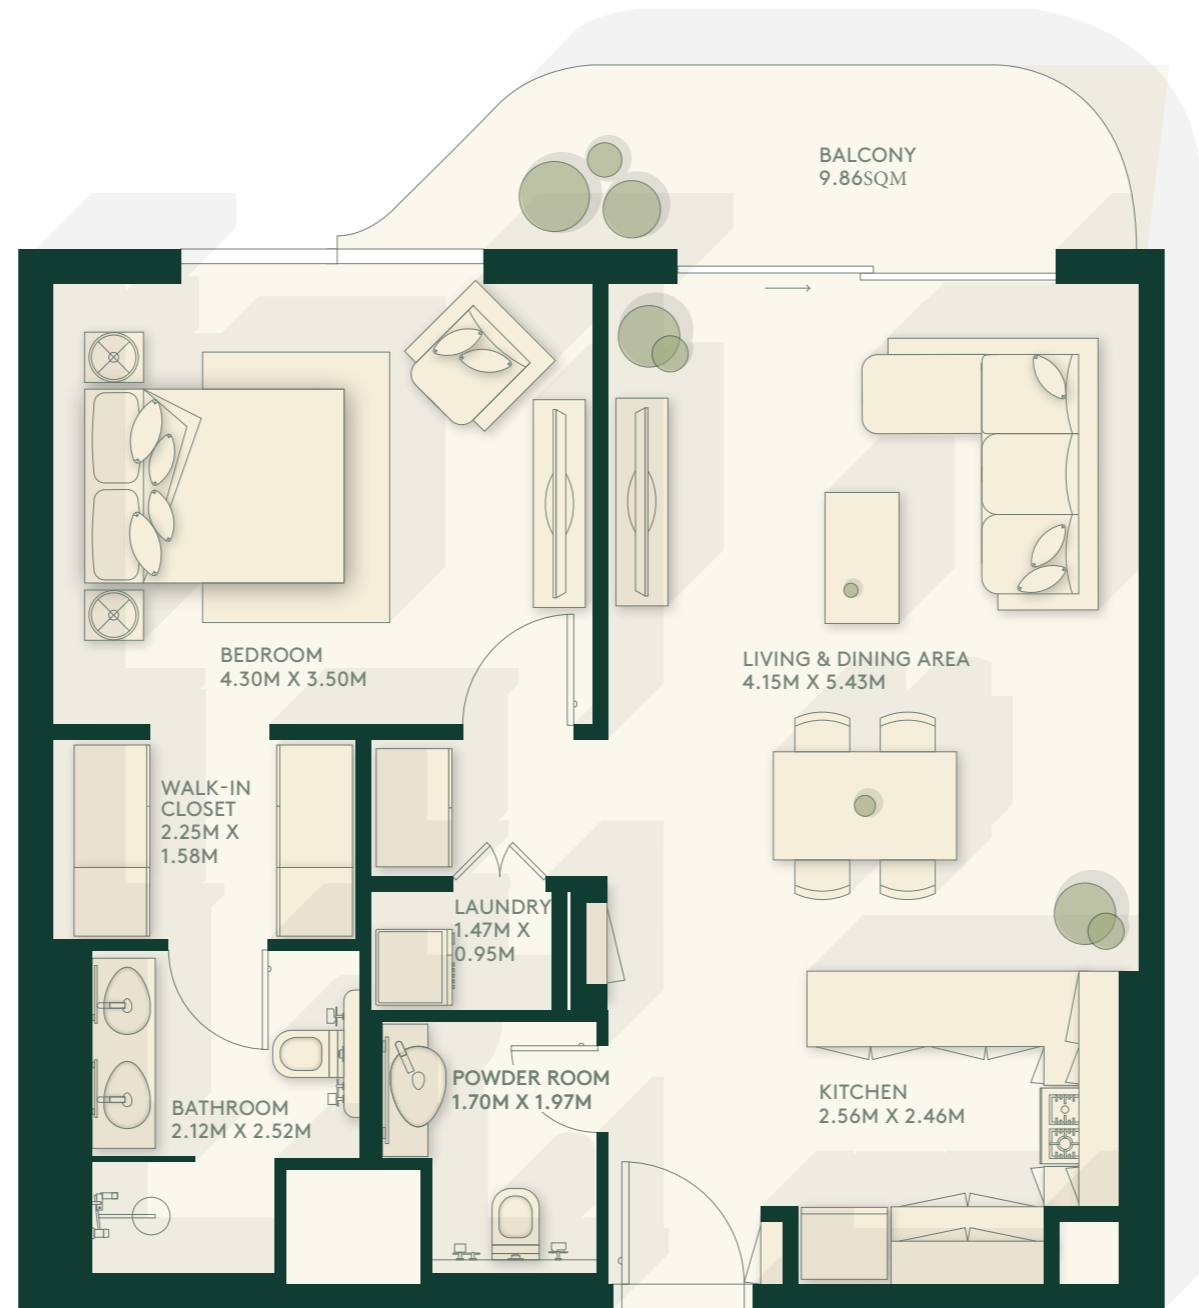

# Studio Type A

43.828 SQM

# Studio Type B

45.625 SQM

# 1 Bedroom Middle

73.467 SQM

# 1 Bedroom Corner

70.780 SQM