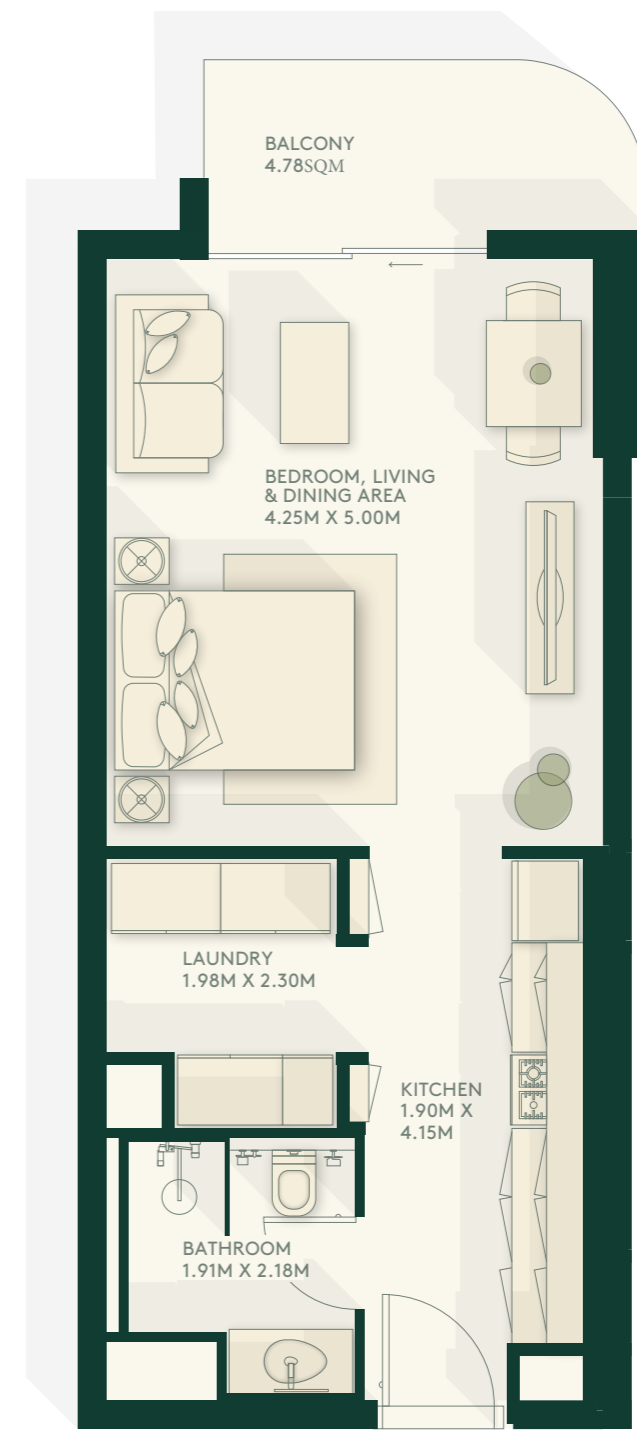

# Studio Type A

43.828 SQM

# Studio Type B

45.625 SQM

# 1 Bedroom Middle

73.467 SQM

# 1 Bedroom Corner

70.780 SQM