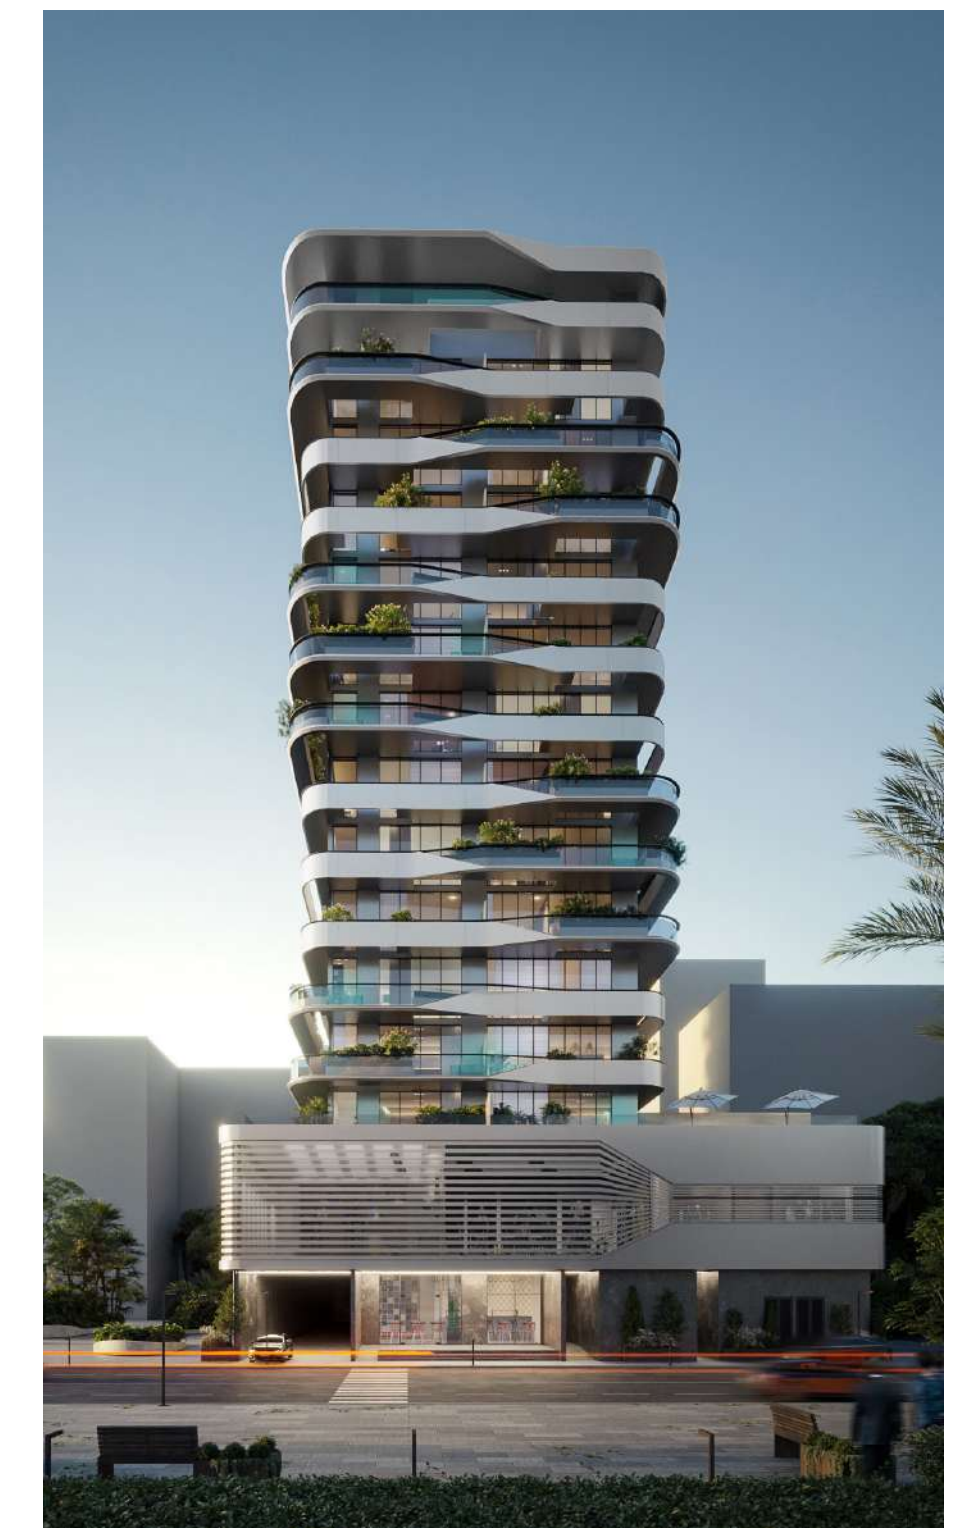

An aerial photograph of turquoise water with white text overlay. The text is arranged in two lines: 'BAYVIEW' on top and 'BOULEVARD' below it. The 'B' in 'BOULEVARD' is significantly larger than the other letters and overlaps with the 'B' in 'BAYVIEW'.

Nestled along the waterfront, Dubai Island is a captivating destination that beckons both visitors and residents alike. Connected to Dubai by the Deira Island Bridge, with the Deira View Point offering panoramic vistas, its prime location along the shoreline provides breathtaking views of the Arabian Gulf and the majestic Dubai skyline beyond.

Experience
the essence
of resort-style
living in your own
home.

AB Developers on Dubai Island offers residents stunning waterfront views and a luxurious lifestyle in a serene environment. The property features well-maintained grounds, tranquil communal areas, and lavish amenities for relaxation. With a picturesque waterfront promenade and lush green spaces, residents can immerse themselves in nature's beauty. AB Cavalier prioritizes peace and tranquility, creating a harmonious and fulfilling lifestyle for its residents.

Drawing inspiration from nautical elements, the design employs a series of horizontal lines to disrupt the building's solid volume. By varying depths along the facades and balconies, the architecture achieves a dynamic and visually appealing structure. This interplay of depths and lines adds sophistication and elegance, creating a sensual and captivating aesthetic.