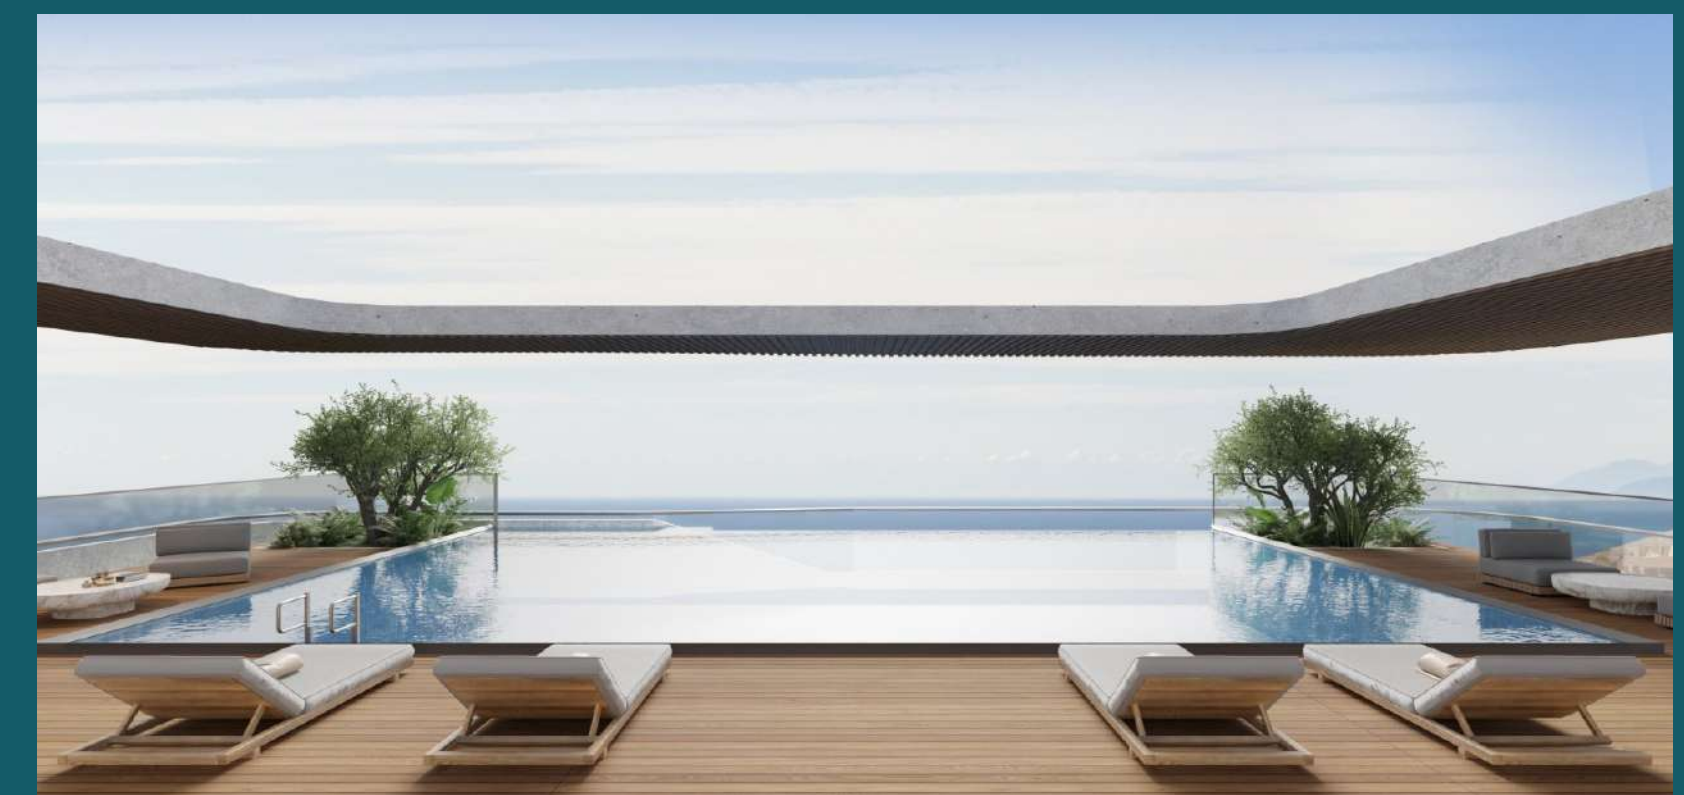

Architecture

BAYVIEW BOULEVARD seamlessly integrates sleek modern design with an array of exclusive amenities to ensure unparalleled convenience and comfort. Residents can indulge in leisurely days lounging by the infinity pool or staying active in the state-of-the-art fitness center. With its luxurious finishes and abundance of amenities, BAYVIEW fosters a lifestyle centered around relaxation and connectivity, transforming urban living into an oasis that residents proudly call home.

Drawing inspiration from nautical elements, the design employs a series of horizontal lines to disrupt the building's solid volume. By varying depths along the facades and balconies, the architecture achieves a dynamic and visually appealing structure. This interplay of depths and lines adds sophistication and elegance, creating a sensual and captivating aesthetic.

Indulge in
premier
amenities
right at your
fingertips.

Immerse yourself in a world of luxury and vitality at Bayview Boulevard, where an array of amenities awaits you. From a breathtaking infinity pool to a scenic jogging track, BBQ zone, and dog park, every aspect is designed to enhance your lifestyle. Elevate your fitness routine in our cutting-edge gym, and indulge in the convenience of concierge-level services. Bayview Boulevard offers a haven of abundant amenities, meticulously crafted for modern living and an unparalleled lifestyle.