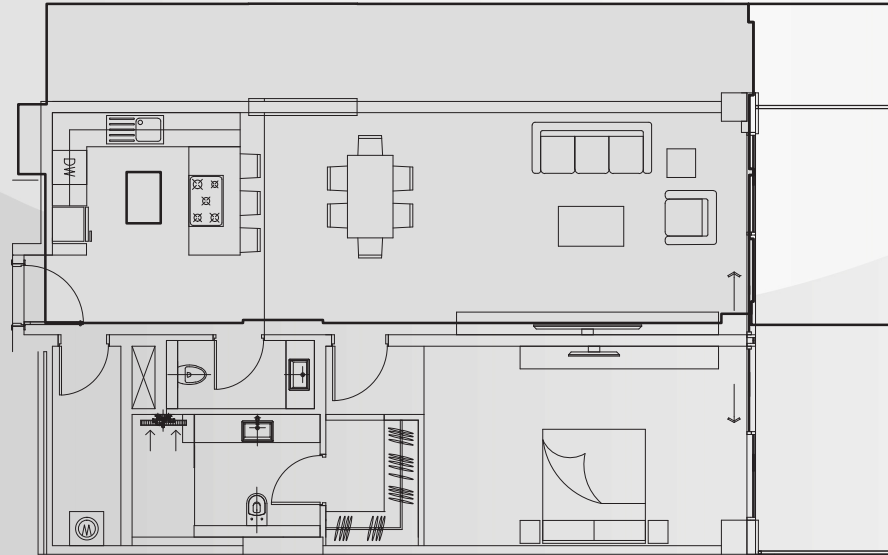

BLOCK	UNIT	VIEW	FLOOR	BEDROOMS	SUITE AREA (sqft.)	BALCONY AREA (sqft.)	TOTAL UNIT AREA (sqft.)
A	104	MEYDAN	1	1	1,003.84	254.78	1,258.62
A	106	MEYDAN	1	1	987.70	266.19	1,258.89
B	105	MEYDAN	1	1	1,005.46	286.21	1,291.67
A	204	BURJ	2	1	963.59	155.75	1,119.34
A	206	MEYDAN	2	1	987.91	161.78	1,149.69
B	205	BURJ	2	1	1,005.56	173.94	1,179.51
A	304	MEYDAN	3	1	1,003.95	155.11	1,159.06
A	306	MEYDAN	3	1	987.91	161.78	1,149.69
B	305	MEYDAN	3	1	1,005.56	173.94	1,179.51