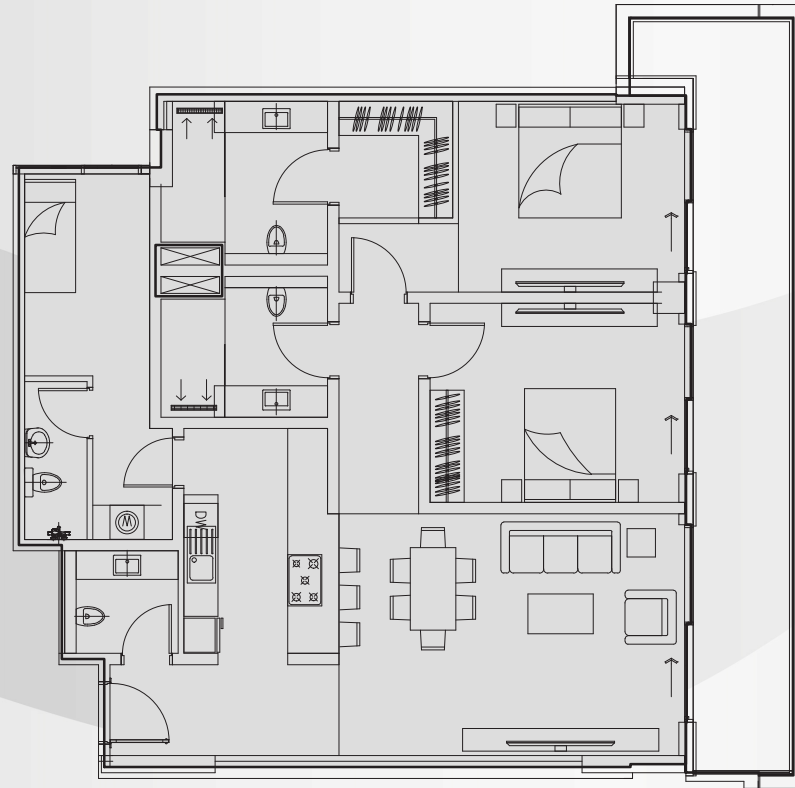

BLOCK	UNIT	VIEW	FLOOR	ROOMS	SUITE AREA (sqft.)	BALCONY AREA (sqft.)	TOTAL UNIT AREA (sqft.)
B	110	BURJ	1	2	1,403.94	279.00	1,682.94