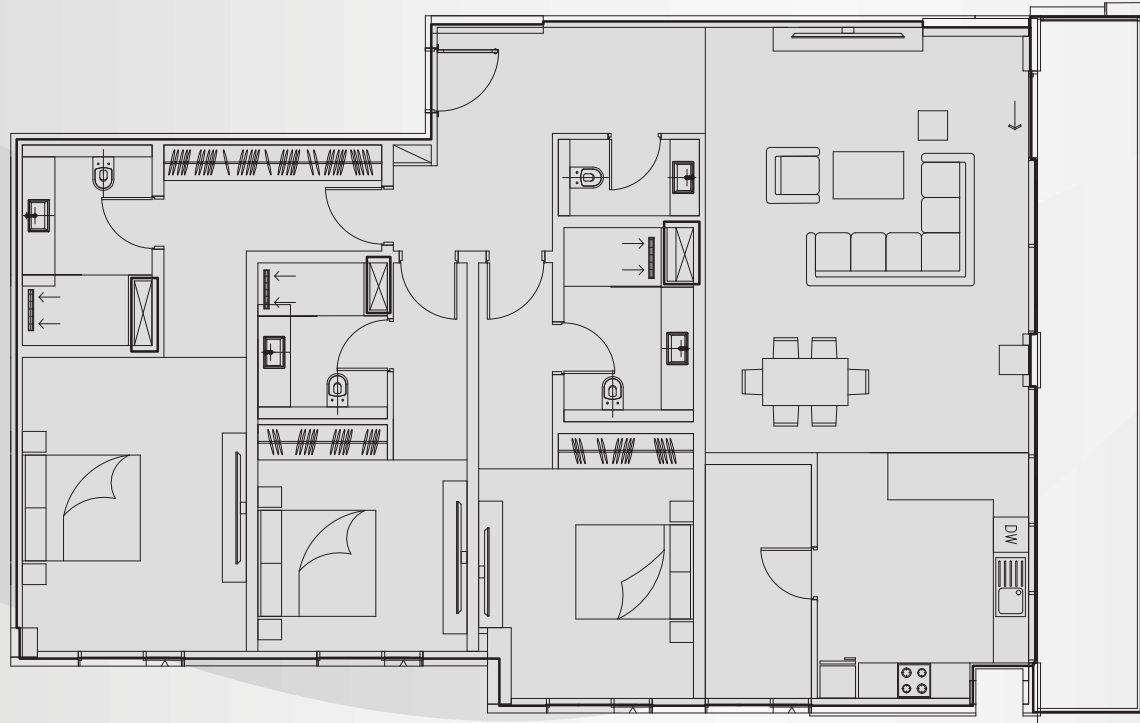

fän Properties | *The 100*

The 100

FLOOR PLANS

BLOCK	UNIT	VIEW	FLOOR	BEDROOMS	SUITE AREA (sqft.)	BALCONY AREA (sqft.)	TOTAL UNIT AREA (sqft.)
A	102	BURJ	1	3	1,911.99	231.21	2,143.20
A	202	BURJ	2	3	1,912.21	230.89	2,143.09
A	302	BURJ	3	3	1,912.21	230.89	2,143.09

BLOCK	UNIT	VIEW	FLOOR	BEDROOMS	SUITE AREA (sqft.)	BALCONY AREA (sqft.)	TOTAL UNIT AREA (sqft.)
B	102	BURJ	1	3	1,911.99	231.21	2,143.20
B	202	BURJ	2	3	1,912.10	231.21	2,143.31
B	302	BURJ	3	3	1,912.10	231.21	2,143.31

BLOCK	UNIT	VIEW	FLOOR	BEDROOMS	SUITE AREA (sqft.)	BALCONY AREA (sqft.)	TOTAL UNIT AREA (sqft.)
A	103	MEYDAN	1	3	1,920.17	267.27	2,187.44
A	203	MEYDAN	2	3	1,919.64	267.48	2,187.12
A	303	MEYDAN	3	3	1,919.64	267.48	2,187.12