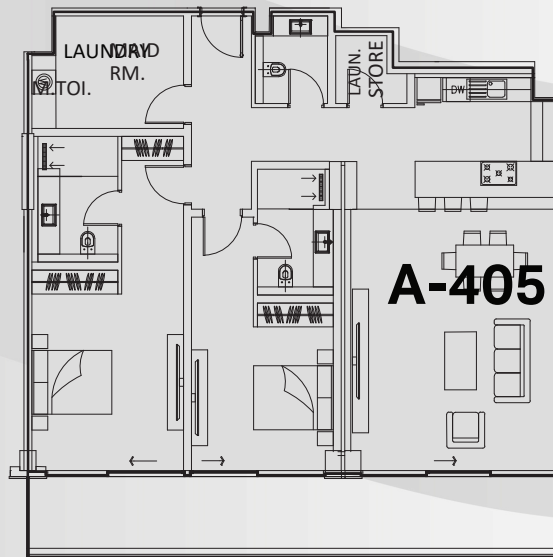

BLOCK	UNIT	VIEW	FLOOR	ROOMS	SUITE AREA (sqft.)	BALCONY AREA (sqft.)	TOTAL UNIT AREA (sqft.)
A	405	MEYDAN	4	2	1,571.32	297.08	1,868.40
B	405	MEYDAN	4	2	1,571.32	297.08	1,868.40