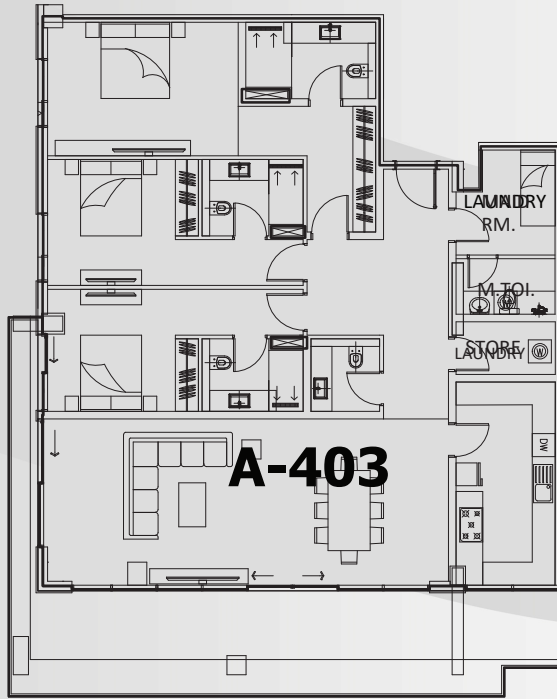

BLOCK	UNIT	VIEW	FLOOR	ROOMS	SUITE AREA (sqft.)	BALCONY AREA (sqft.)	TOTAL UNIT AREA (sqft.)
A	403	MEYDAN	4	3	1,977.22	494.28	2,471.50
A	403	MEYDAN	4	3	1,977.22	494.28	2,471.50