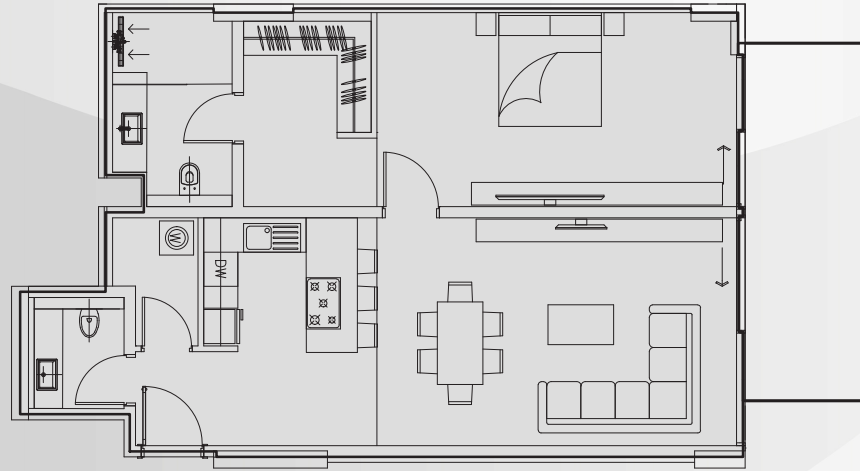

BLOCK	UNIT	VIEW	FLOOR	BEDROOMS	SUITE AREA (sqft.)	BALCONY AREA (sqft.)	TOTAL UNIT AREA (sqft.)
A	109	BURJ	1	1	969.07	155.86	1,124.94
A	209	BURJ	2	1	963.59	155.75	1,119.34
A	309	BURJ	3	1	963.59	155.75	1,119.34
B	101	BURJ	1	1	974.13	156.94	1,131.07
B	201	BURJ	2	1	974.13	156.94	1,131.07
B	301	BURJ	3	1	974.13	156.94	1,131.07