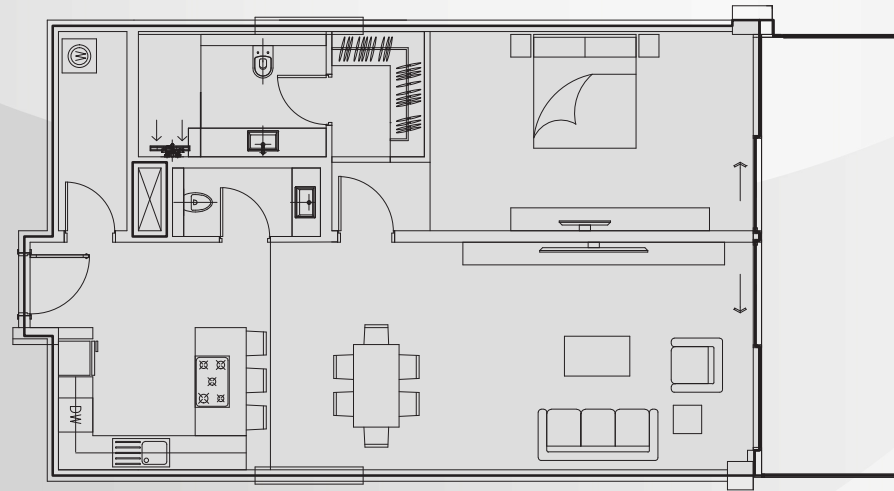

BLOCK	UNIT	VIEW	FLOOR	ROOMS	SUITE AREA (sqft.)	BALCONY AREA (sqft.)	TOTAL UNIT AREA (sqft.)
A	107	BURJ	1	1	1,053.89	219.80	1,273.69
A	207	BURJ	2	1	1,053.79	219.80	1,273.59
A	307	BURJ	3	1	1,053.79	219.80	1,273.59
B	108	BURJ	1	1	1,035.81	222.27	1,258.09
B	208	BURJ	2	1	1,033.98	222.27	1,256.26
B	308	BURJ	3	1	1,033.98	222.27	1,256.26