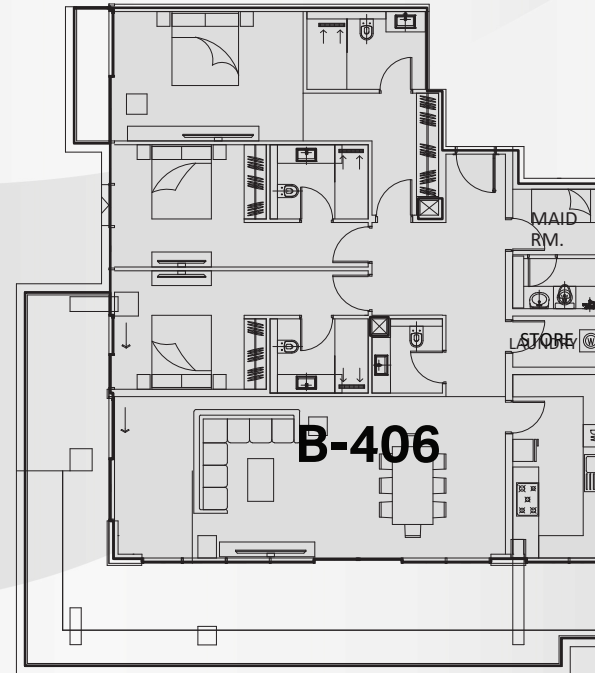

BLOCK	UNIT	VIEW	FLOOR	ROOMS	SUITE AREA (sqft.)	BALCONY AREA (sqft.)	TOTAL UNIT AREA (sqft.)
A	406	MEYDAN	4	3	1,933.84	693.73	2,627.58
B	406	MEYDAN	4	3	1,933.74	693.73	2,627.47