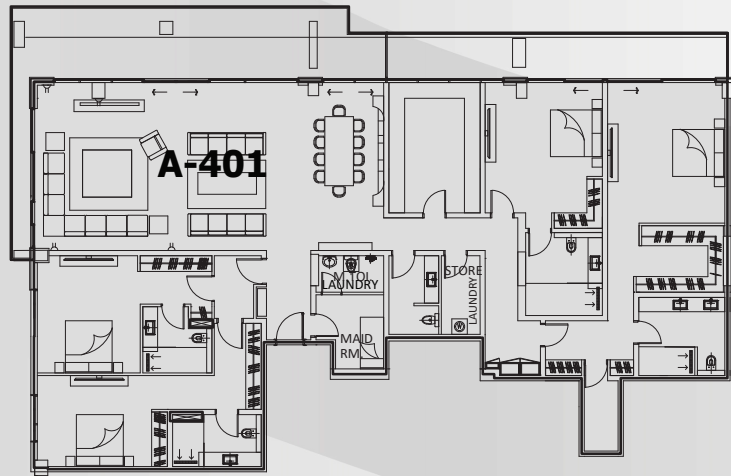

BLOCK	UNIT	VIEW	FLOOR	ROOMS	SUITE AREA (sqft.)	BALCONY AREA (sqft.)	TOTAL UNIT AREA (sqft.)
A	401	BURJ	4	4	3,546.49	744	4,290.49
A	401	BURJ	4	4	3,543.16	747.34	4,290.49