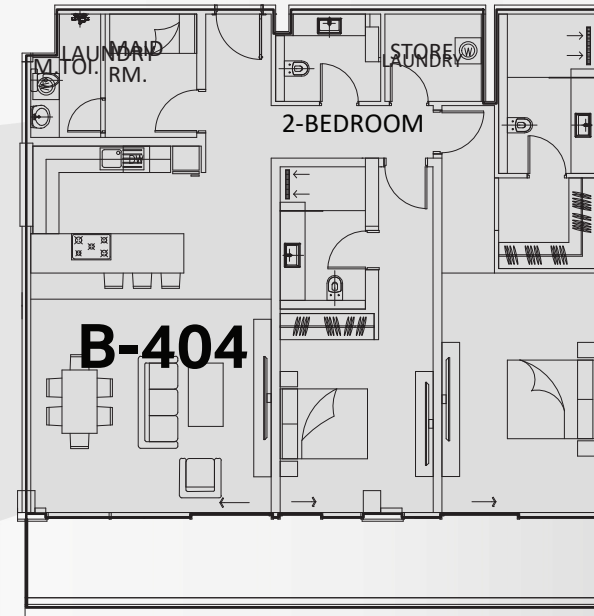

BLOCK	UNIT	VIEW	FLOOR	ROOMS	SUITE AREA (sqft.)	BALCONY AREA (sqft.)	TOTAL UNIT AREA (sqft.)
A	404	MEYDAN	4	2	1,615.12	294.29	1,909.41
B	404	MEYDAN	4	2	1,615.02	294.39	1,909.41