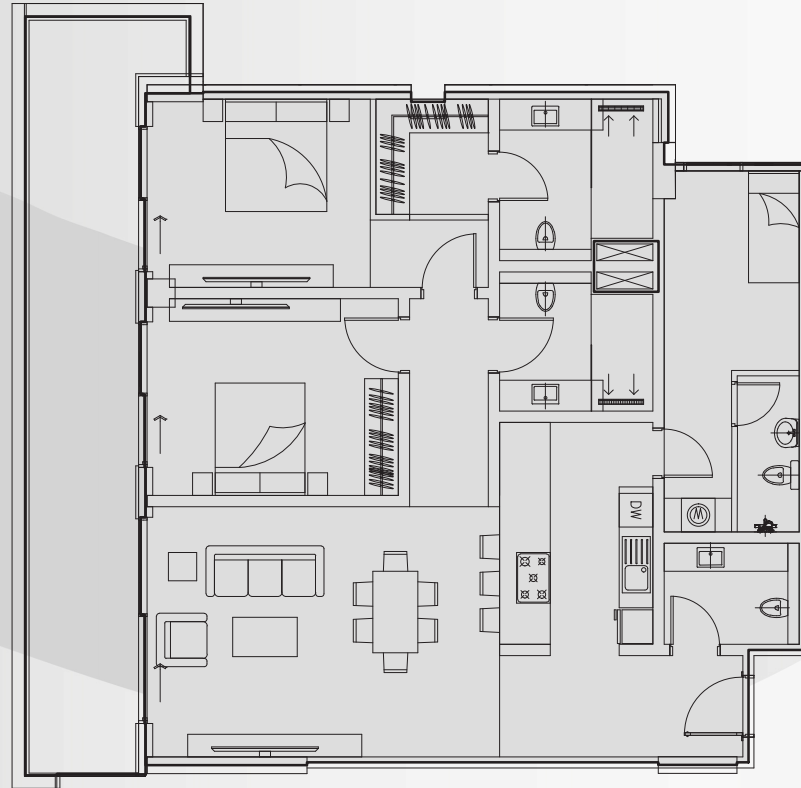

BLOCK	UNIT	VIEW	FLOOR	ROOMS	SUITE AREA (sqft.)	BALCONY AREA (sqft.)	TOTAL UNIT AREA (sqft.)
B	112	MEYDAN	1	2	1,443.98	317.54	1,761.51