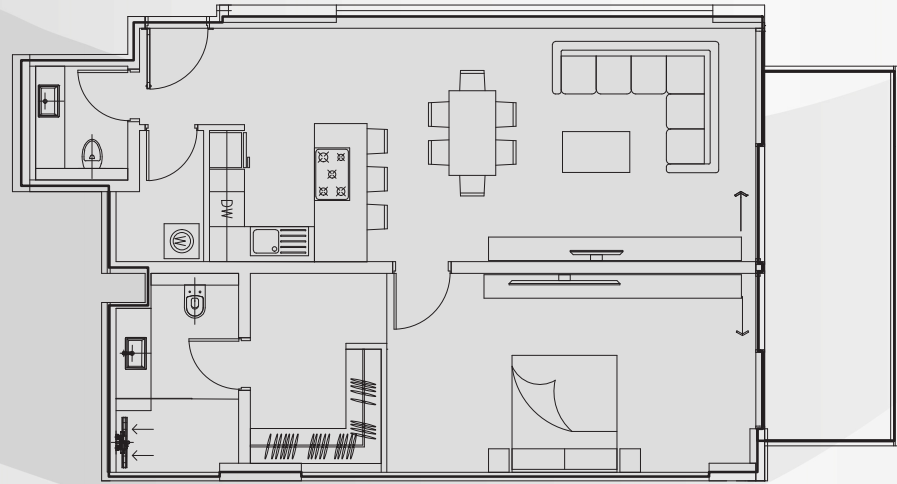

BLOCK	UNIT	VIEW	FLOOR	BEDROOMS	SUITE AREA (sqft.)	BALCONY AREA (sqft.)	TOTAL UNIT AREA (sqft.)
A	101	BURJ	1	1	973.13	158.23	1,132.36
A	201	BURJ	2	1	973.13	158.12	1,132.26
A	301	BURJ	3	1	974.13	158.12	1,132.26
B	109	BURJ	1	1	969.40	156.94	1,126.34
B	209	BURJ	2	1	963.37	156.94	1,120.31
B	309	BURJ	3	1	963.37	156.94	1,120.31