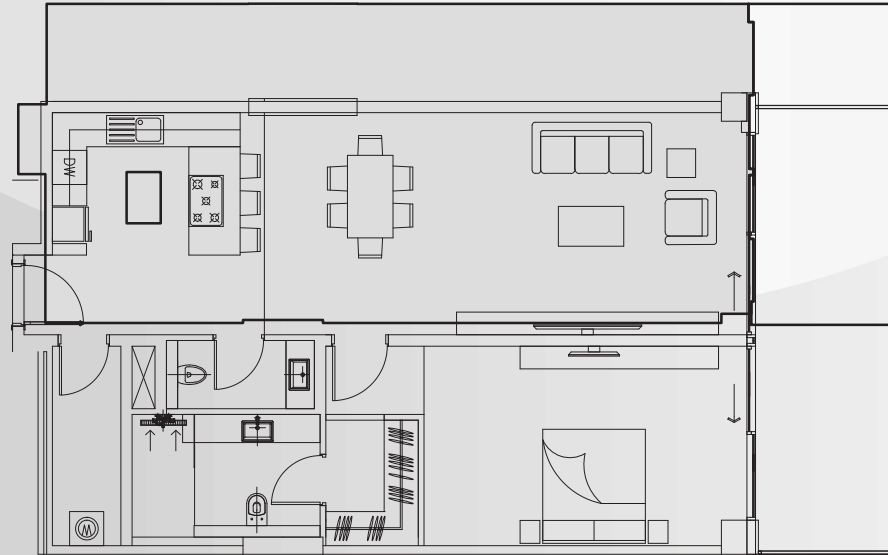

BLOCK	UNIT	VIEW	FLOOR	ROOMS	SUITE AREA (sqft.)	BALCONY AREA (sqft.)	TOTAL UNIT AREA (sqft.)
A	108	BURJ	1	1	1,035.81	221.95	1,257.76
A	208	BURJ	2	1	1,034.30	221.95	1,256.26
A	308	BURJ	3	1	1,034.30	221.95	1,256.26
B	107	BURJ	1	1	987.80	220.01	1,207.82
B	207	BURJ	2	1	1,053.79	220.01	1,273.80
B	307	BURJ	3	1	1,053.79	220.01	1,273.80