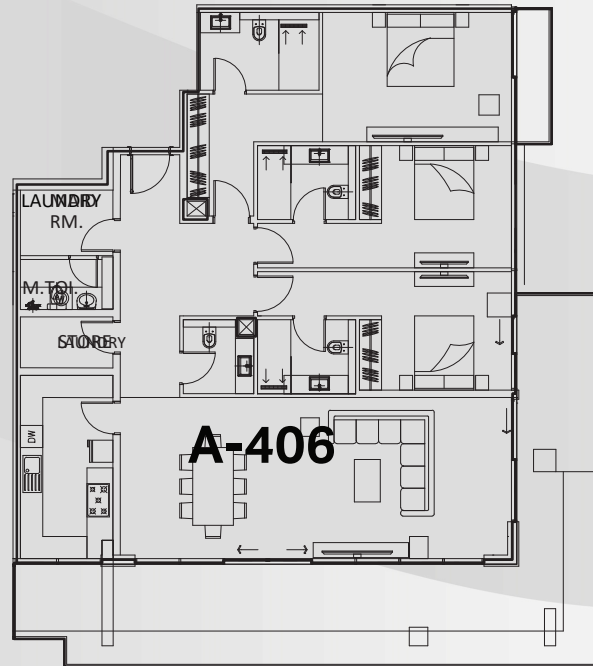

BLOCK	UNIT	VIEW	FLOOR	ROOMS	SUITE AREA (sqft.)	BALCONY AREA (sqft.)	TOTAL UNIT AREA (sqft.)
A	406	MEYDAN	4	3	1,933.84	693.73	2,627.58
B	406	MEYDAN	4	3	1,933.74	693.73	2,627.47