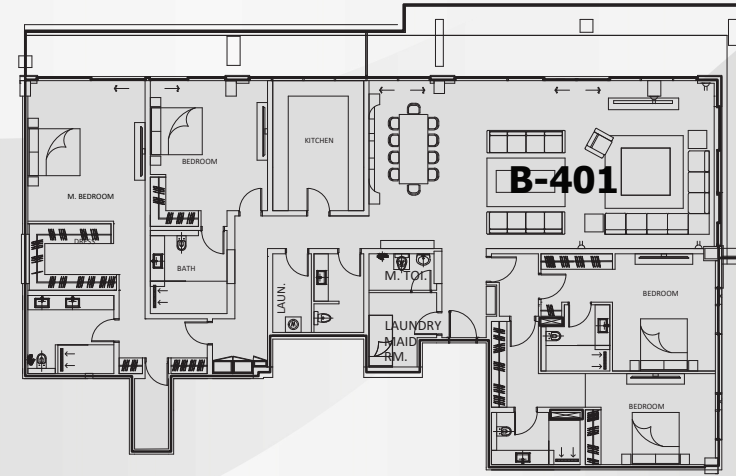

BLOCK	UNIT	VIEW	FLOOR	ROOMS	SUITE AREA (sqft.)	BALCONY AREA (sqft.)	TOTAL UNIT AREA (sqft.)
A	401	BURJ	4	4	3,546.49	744	4,290.49
A	401	BURJ	4	4	3,543.16	747.34	4,290.49