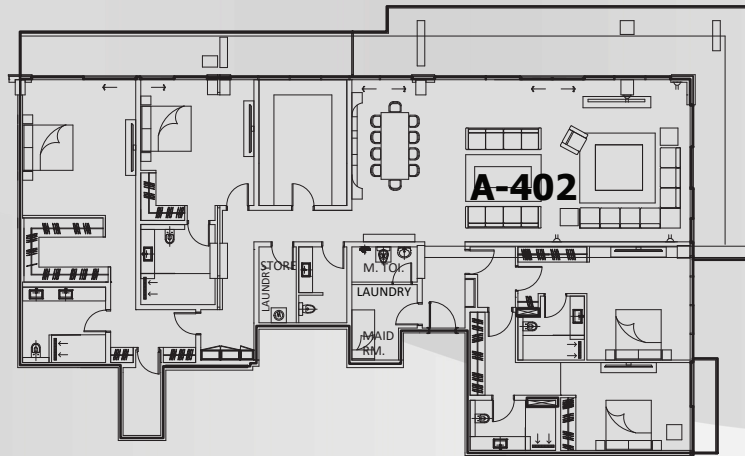

BLOCK	UNIT	VIEW	FLOOR	ROOMS	SUITE AREA (sqft.)	BALCONY AREA (sqft.)	TOTAL UNIT AREA (sqft.)
A	402	BURJ	4	4	3,573.30	950.67	4,523.96
B	402	BURJ	4	4	3,573.19	950.67	4,523.86