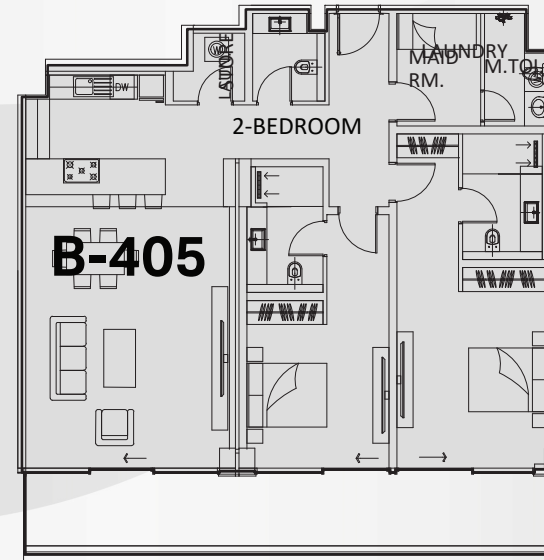

BLOCK	UNIT	VIEW	FLOOR	ROOMS	SUITE AREA (sqft.)	BALCONY AREA (sqft.)	TOTAL UNIT AREA (sqft.)
A	405	MEYDAN	4	2	1,571.32	297.08	1,868.40
B	405	MEYDAN	4	2	1,571.32	297.08	1,868.40