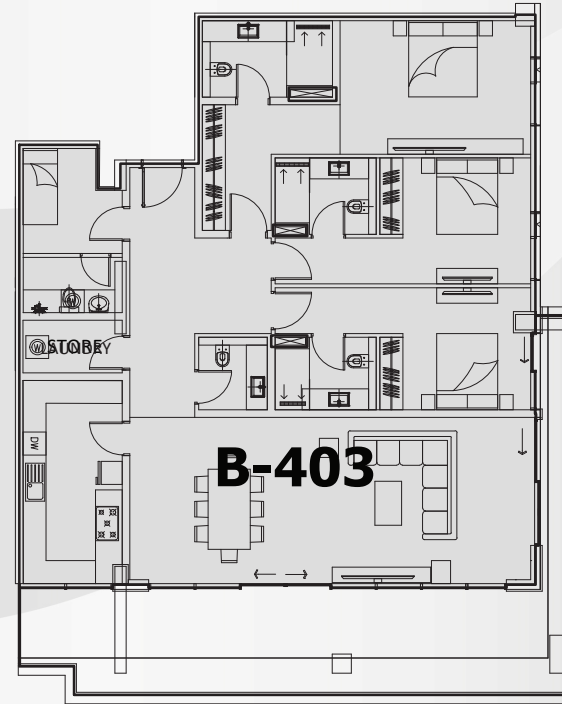

BLOCK	UNIT	VIEW	FLOOR	ROOMS	SUITE AREA (sqft.)	BALCONY AREA (sqft.)	TOTAL UNIT AREA (sqft.)
A	403	MEYDAN	4	3	1,977.22	494.28	2,471.50
A	403	MEYDAN	4	3	1,977.22	494.28	2,471.50