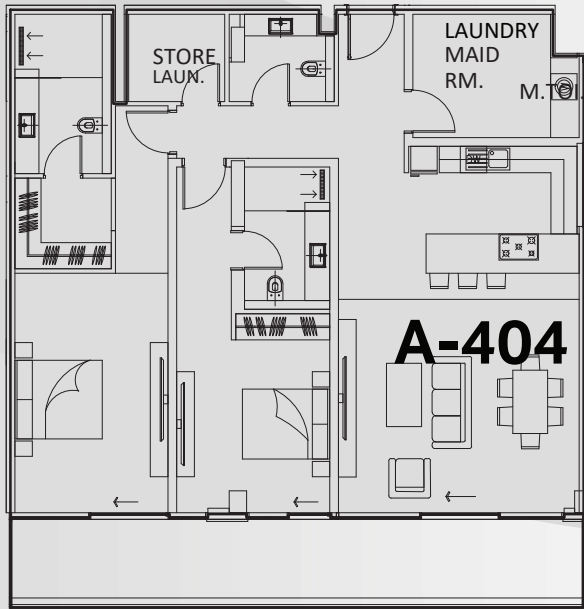

BLOCK	UNIT	VIEW	FLOOR	ROOMS	SUITE AREA (sqft.)	BALCONY AREA (sqft.)	TOTAL UNIT AREA (sqft.)
B	211	COURTYARD	2	1	732.27	111.41	843.68
B	311	COURTYARD	3	1	732.27	111.41	843.68

BLOCK	UNIT	VIEW	FLOOR	ROOMS	SUITE AREA (sqft.)	BALCONY AREA (sqft.)	TOTAL UNIT AREA (sqft.)
A	401	BURJ	4	4	3,546.49	744	4,290.49
A	401	BURJ	4	4	3,543.16	747.34	4,290.49

BLOCK	UNIT	VIEW	FLOOR	ROOMS	SUITE AREA (sqft.)	BALCONY AREA (sqft.)	TOTAL UNIT AREA (sqft.)
A	402	BURJ	4	4	3,573.30	950.67	4,523.96
B	402	BURJ	4	4	3,573.19	950.67	4,523.86

BLOCK	UNIT	VIEW	FLOOR	ROOMS	SUITE AREA (sqft.)	BALCONY AREA (sqft.)	TOTAL UNIT AREA (sqft.)
A	403	MEYDAN	4	3	1,977.22	494.28	2,471.50
A	403	MEYDAN	4	3	1,977.22	494.28	2,471.50