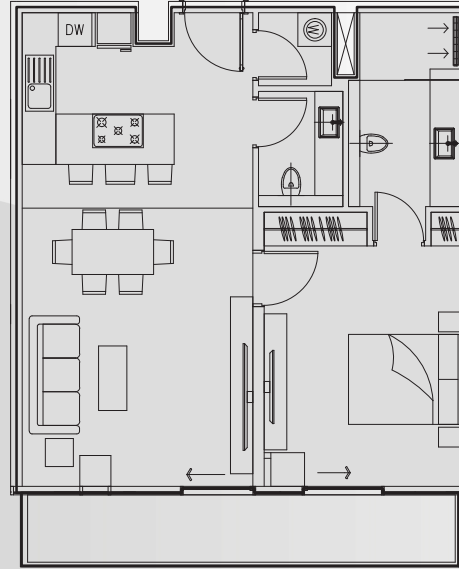

BLOCK	UNIT	VIEW	FLOOR	ROOMS	SUITE AREA (sqft.)	BALCONY AREA (sqft.)	TOTAL UNIT AREA (sqft.)
A	211	COURTYARD	2	1	732.48	111.41	843.89
A	311	COURTYARD	3	1	732.27	111.41	843.68