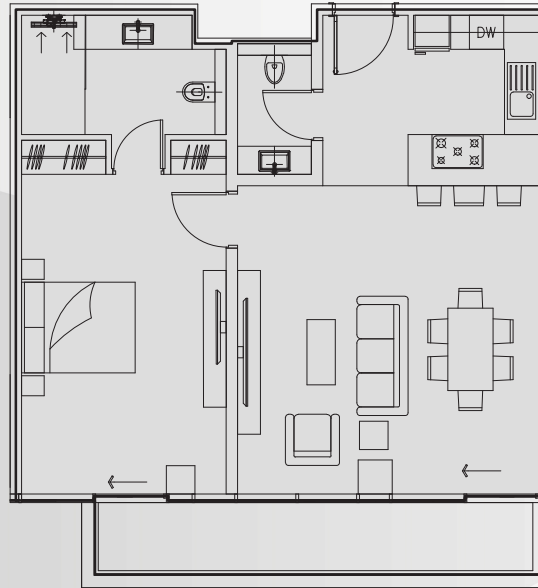

BLOCK	UNIT	VIEW	FLOOR	ROOMS	SUITE AREA (sqft.)	BALCONY AREA (sqft.)	TOTAL UNIT AREA (sqft.)
A	111	COURTYARD	1	1	849.27	112.38	961.65