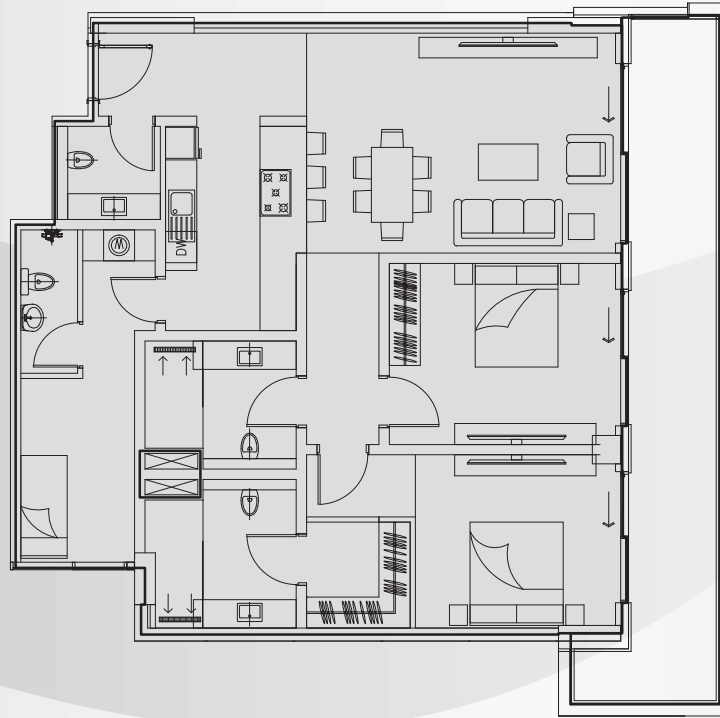

BLOCK	UNIT	VIEW	FLOOR	ROOMS	SUITE AREA (sqft.)	BALCONY AREA (sqft.)	TOTAL UNIT AREA (sqft.)
A	110	BURJ	1	2	1,404.04	279.22	1,683.26