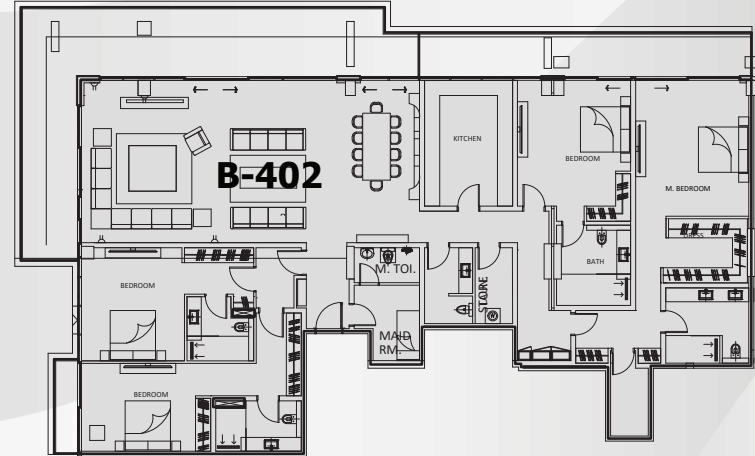

BLOCK	UNIT	VIEW	FLOOR	ROOMS	SUITE AREA (sqft.)	BALCONY AREA (sqft.)	TOTAL UNIT AREA (sqft.)
A	402	BURJ	4	4	3,573.30	950.67	4,523.96
B	402	BURJ	4	4	3,573.19	950.67	4,523.86