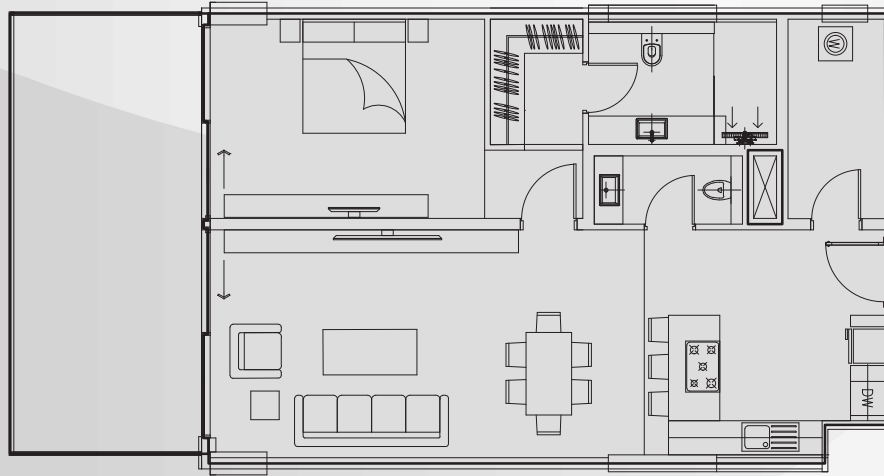

BLOCK	UNIT	VIEW	FLOOR	BEDROOMS	SUITE AREA (sqft.)	BALCONY AREA (sqft.)	TOTAL UNIT AREA (sqft.)
A	105	MEYDAN	1	1	1,005.46	286.21	1,291.67
A	106	MEYDAN	1	1	987.70	266.19	1,253.89
B	104	MEYDAN	1	1	1,003.95	254.78	1,258.73
A	205	MEYDAN	2	1	1,005.56	173.94	1,179.51
A	206	MEYDAN	2	1	987.91	161.78	1,149.69
B	204	MEYDAN	2	1	1,003.95	155.00	1,158.95
A	305	MEYDAN	3	1	1,005.56	173.94	1,179.51
A	306	MEYDAN	3	1	987.91	161.78	1,149.69
B	304	MEYDAN	3	1	1,003.95	155.00	1,158.95