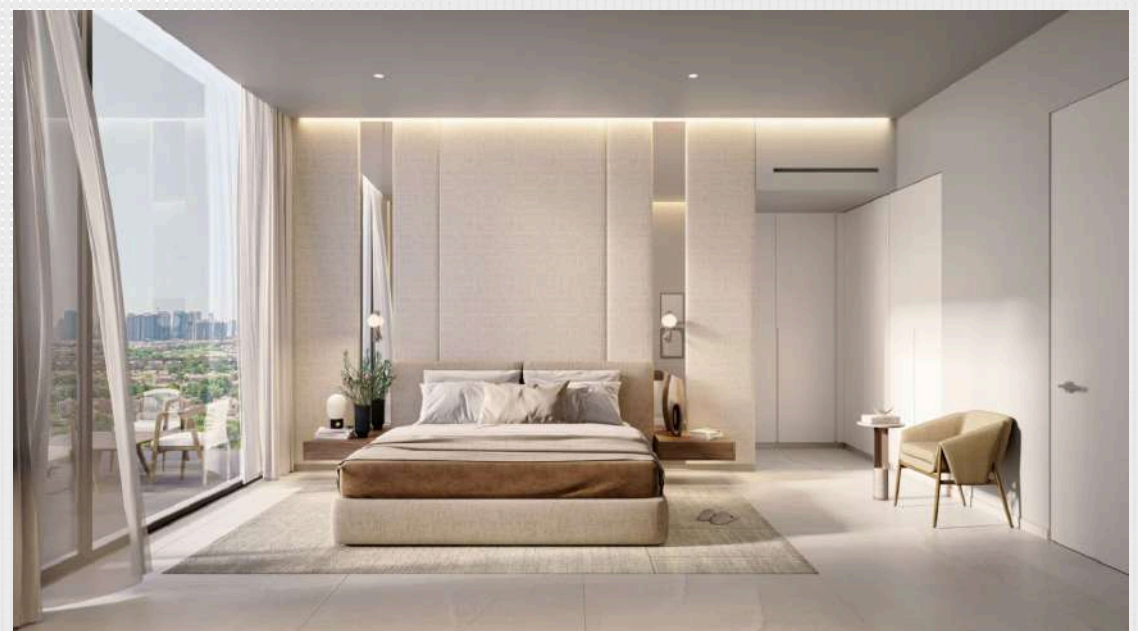

AMIS

At AMIS, design excellence has been a cornerstone from day one. Our commitment goes beyond project execution—we aim to redefine luxury living. Impeccably crafted by award-winning architects and designers, our exclusive residences embody sophistication, with intricate details tailored to suit the most discerning tastes.