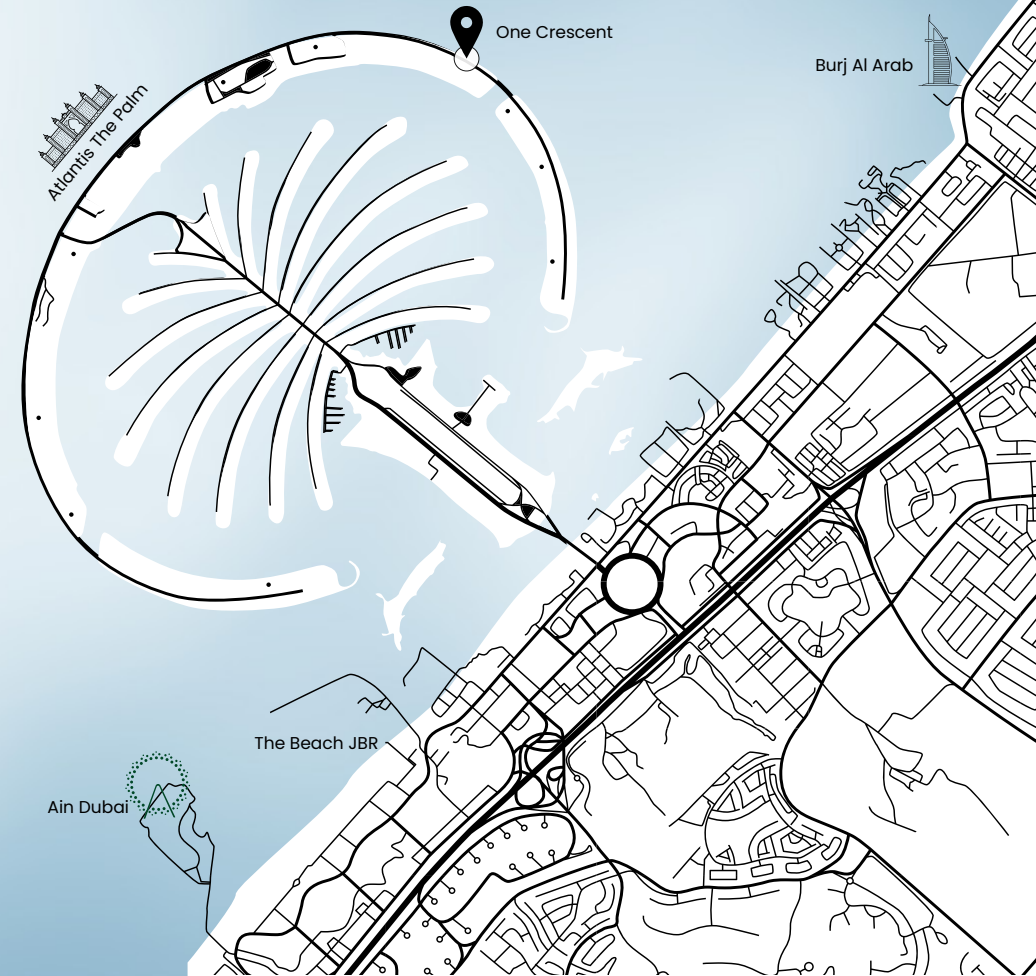

A Prominent Location

Located at Palm Jumeirah, a luxurious haven in Dubai, is renowned as a playground for the affluent elite. Its unique palm-shaped design and stunning waterfront location makes it a symbol of prestige. This exclusive enclave boasts lavish residences, upscale amenities, and a vibrant lifestyle scene. With easy access to the city's attractions and business districts, Palm Jumeirah remains the ultimate destination for luxury living and leisure.

2 Min To Atlantis

5 Min To Nakheel Mall

15 Min To Burj Al Arab

15 Min To Dubai Marina

15 Min To Mall Of The Emirates

25 Min To Dubai Mall

25 Min To DIFC

25 Min To Dubai Int. Airport