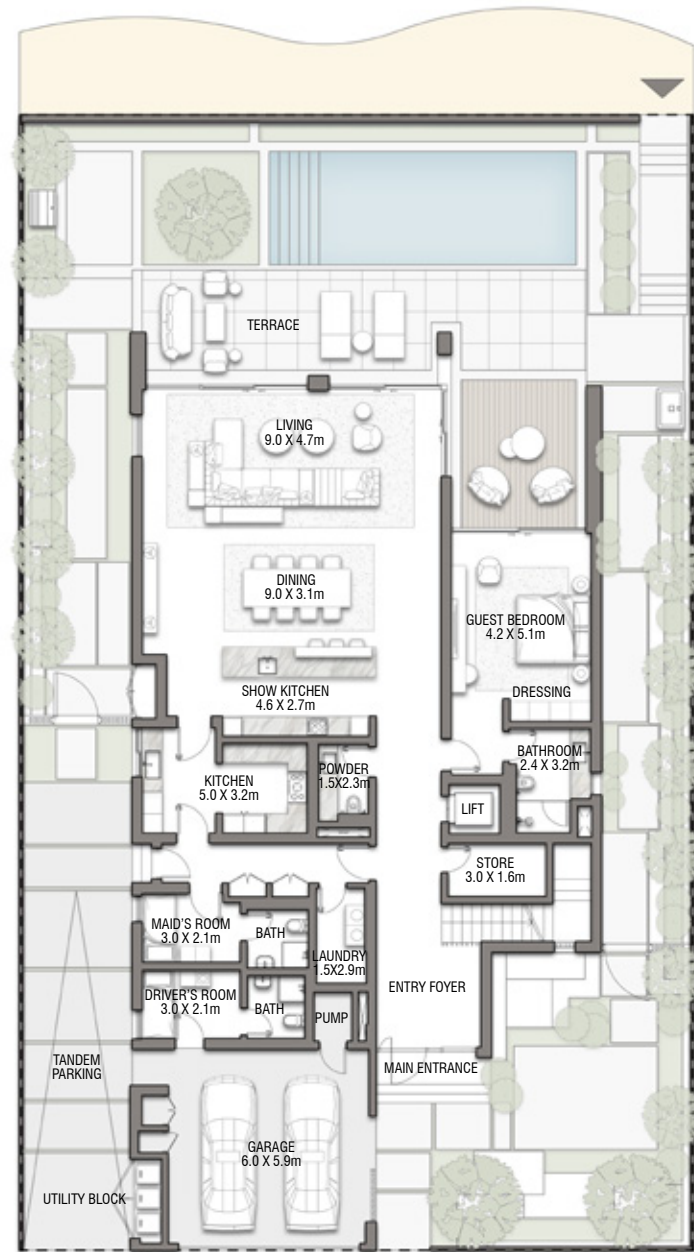

GROUND FLOOR