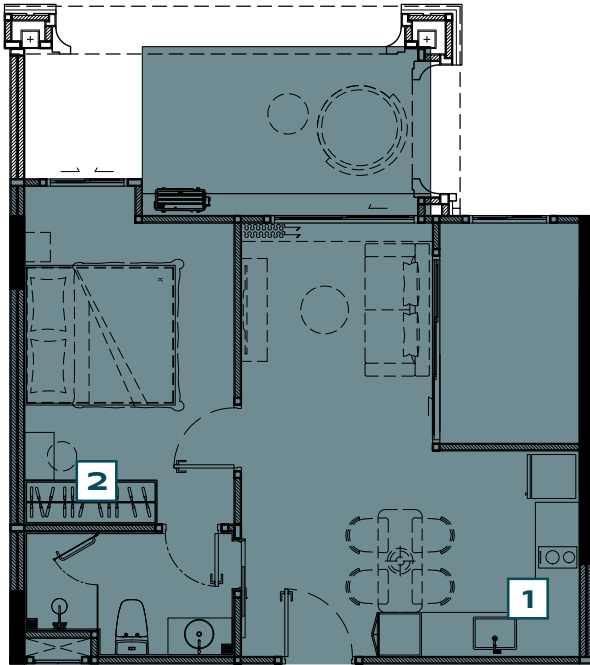

1 BEDROOM LEGEND TYPE L - POOL ACCESS

PART OF FREE PACKAGE

the **TITLE**
LEGENDARY
 BANG-TAO

1 BEDROOM LEGEND TYPE L - BALCONY

ITEM	QUANTITY
1 BUILT-IN PANTRY (A) SINK (B) ELECTRIC HOB (C) HOOD	1 PC. 1 PC. 1 PC.
2 WARDROBE	1 PC.
OTHERS (A) WALLPAPER (B) CURTAIN & SHEER CURTAIN (C) WATER HEATER (D) AIR CONDITIONING	1 SET 1 SET 2 PCS. 2 PCS.

PART OF FREE PACKAGE

the **TITLE**
LEGENDARY
 BANG-TAO

1 BEDROOM PLUS TYPE SP - POOL ACCESS

ITEM	QUANTITY
1 BUILT-IN PANTRY (A) SINK (B) ELECTRIC HOB (C) HOOD	1 PC. 1 PC. 1 PC.
2 WARDROBE	1 PC.
OTHERS (A) WALLPAPER (B) CURTAIN & SHEER CURTAIN (C) WATER HEATER (D) AIR CONDITIONING	1 SET 1 SET 2 PCS. 3 PCS.