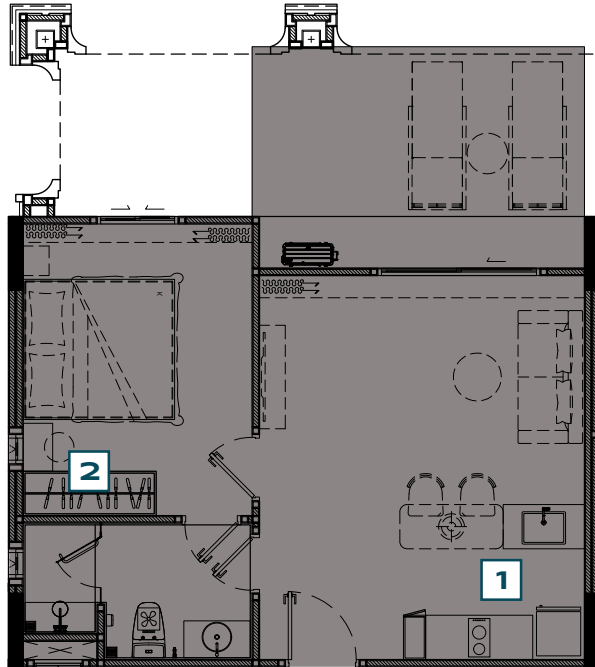

PART OF FREE PACKAGE

the **TITLE**
LEGENDARY
BANG-TAO

ITEM	QUANTITY
1 BUILT-IN PANTRY (A) SINK (B) ELECTRIC HOB (C) HOOD	1 PC. 1 PC. 1 PC.
2 WARDROBE	1 PC.
OTHERS (A) WALLPAPER (B) CURTAIN & SHEER CURTAIN (C) WATER HEATER (D) AIR CONDITIONING	1 SET 1 SET 2 PCS. 2 PCS.

1 BEDROOM LEGEND TYPE L - POOL ACCESS