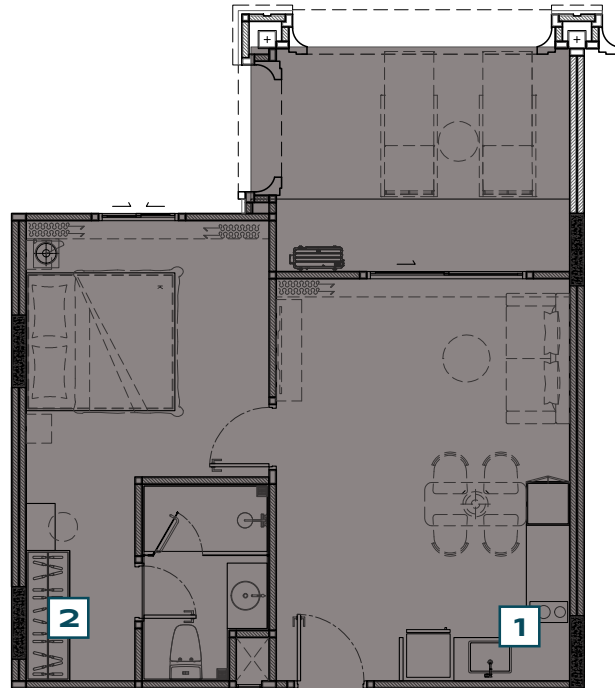

PART OF FREE PACKAGE

the **TITLE**
LEGENDARY
BANG-TAO

ITEM	QUANTITY
1 BUILT-IN PANTRY (A) SINK (B) ELECTRIC HOB (C) HOOD	1 PC. 1 PC. 1 PC.
2 WARDROBE	1 PC.
OTHERS (A) WALLPAPER (B) CURTAIN & SHEER CURTAIN (C) WATER HEATER (D) AIR CONDITIONING	1 SET 1 SET 2 PCS. 2 PCS.

1 BEDROOM LEGEND TYPE WN - POOL ACCESS