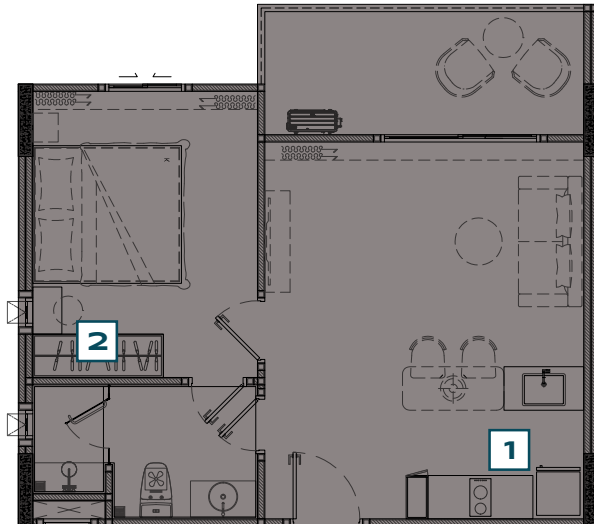

PART OF FREE PACKAGE

the **TITLE**
LEGENDARY
BANG-TAO

1 BEDROOM LEGEND TYPE L - BALCONY

ITEM	QUANTITY
1 BUILT-IN PANTRY (A) SINK (B) ELECTRIC HOB (C) HOOD	1 PC. 1 PC. 1 PC.
2 WARDROBE	1 PC.
OTHERS (A) WALLPAPER (B) CURTAIN & SHEER CURTAIN (C) WATER HEATER (D) AIR CONDITIONING	1 SET 1 SET 2 PCS. 2 PCS.