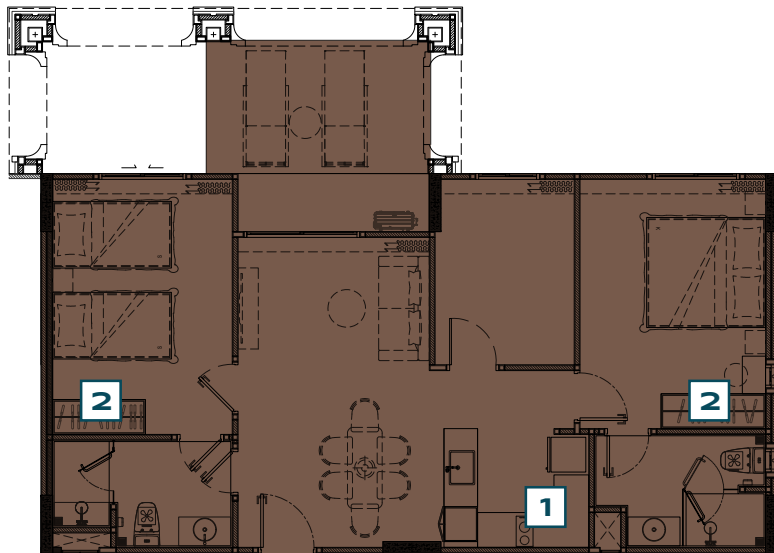

PART OF FREE PACKAGE

the **TITLE**
LEGENDARY
BANG-TAO

2 BEDROOM PLUS TYPE XLP - POOL ACCESS

ITEM	QUANTITY
1 BUILT-IN PANTRY (A) SINK (B) ELECTRIC HOB (C) HOOD	1 PC. 1 PC. 1 PC.
2 WARDROBE	2 PCS.
OTHERS (A) WALLPAPER (B) CURTAIN & SHEER CURTAIN (C) WATER HEATER (D) AIR CONDITIONING	1 SET 1 SET 3 PCS. 4 PCS.