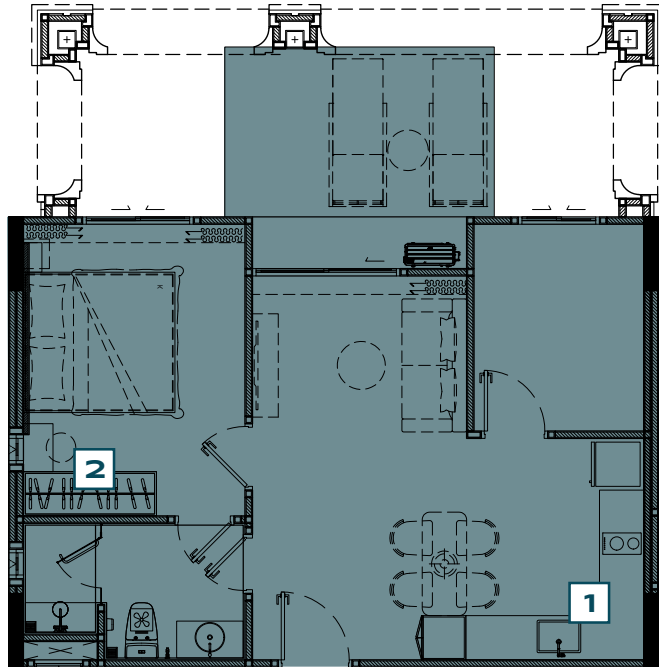

PART OF FREE PACKAGE

the **TITLE**
LEGENDARY
BANG-TAO

1 BEDROOM PLUS TYPE LP - POOL ACCESS

ITEM	QUANTITY
1 BUILT-IN PANTRY (A) SINK (B) ELECTRIC HOB (C) HOOD	1 PC. 1 PC. 1 PC.
2 WARDROBE	1 PC.
OTHERS (A) WALLPAPER (B) CURTAIN & SHEER CURTAIN (C) WATER HEATER (D) AIR CONDITIONING	1 SET 1 SET 2 PCS. 3 PCS.