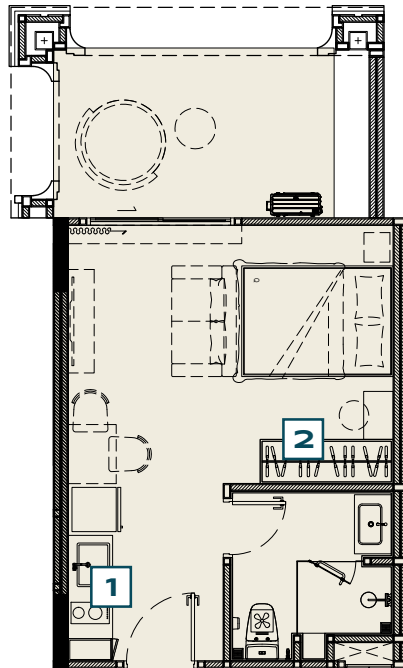

PART OF FREE PACKAGE

the **TITLE**
LEGENDARY
 BANG-TAO

STUDIO TYPE XS - POOL ACCESS

ITEM	QUANTITY
1 BUILT-IN PANTRY (A) SINK (B) ELECTRIC HOB (C) HOOD	1 PC. 1 PC. 1 PC.
2 WARDROBE	1 PC.
OTHERS (A) WALLPAPER (B) CURTAIN & SHEER CURTAIN (C) WATER HEATER (D) AIR CONDITIONING	1 SET 1 SET 2 PCS. 1 PC.

PART OF FREE PACKAGE

the **TITLE**
LEGENDARY
 BANG-TAO

STUDIO TYPE XS - BALCONY

ITEM	QUANTITY
1 BUILT-IN PANTRY (A) SINK (B) ELECTRIC HOB (C) HOOD	1 PC. 1 PC. 1 PC.
2 WARDROBE	1 PC.
OTHERS (A) WALLPAPER (B) CURTAIN & SHEER CURTAIN (C) WATER HEATER (D) AIR CONDITIONING	1 SET 1 SET 2 PCS. 1 PC.

PART OF FREE PACKAGE

the **TITLE**
LEGENDARY
 BANG-TAO

1 BEDROOM TYPE S - POOL ACCESS

ITEM	QUANTITY
1 BUILT-IN PANTRY (A) SINK (B) ELECTRIC HOB (C) HOOD	1 PC. 1 PC. 1 PC.
2 WARDROBE	1 PC.
OTHERS (A) WALLPAPER (B) CURTAIN & SHEER CURTAIN (C) WATER HEATER (D) AIR CONDITIONING	1 SET 1 SET 2 PCS. 2 PCS.