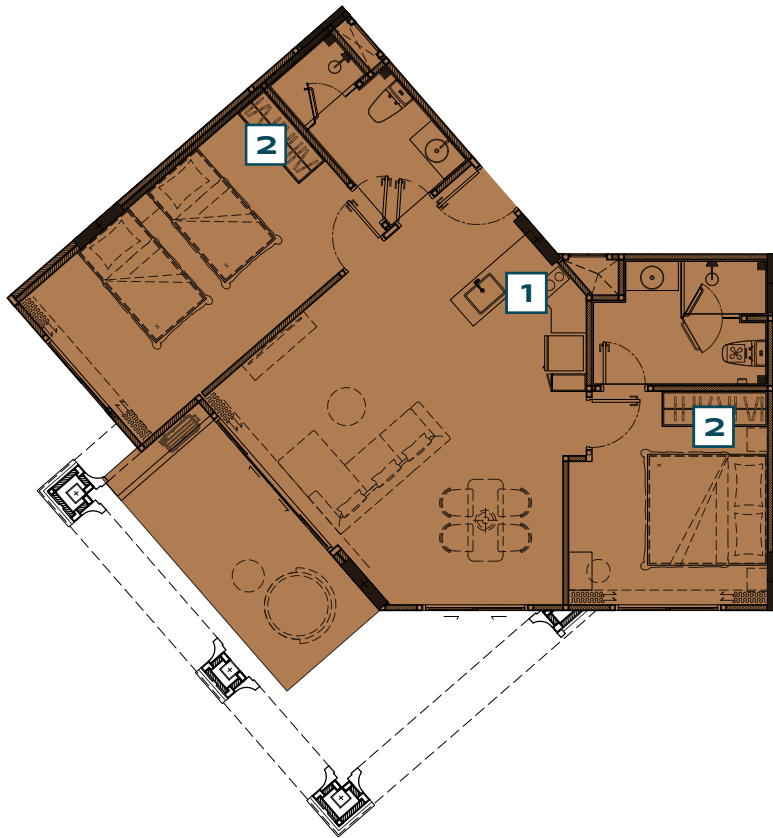

2 BEDROOM LEGEND TYPE XXL - POOL ACCESS

PART OF FREE PACKAGE

the **TITLE**
LEGENDARY
 BANG-TAO

ITEM	QUANTITY
1 BUILT-IN PANTRY (A) SINK (B) ELECTRIC HOB (C) HOOD	1 PC. 1 PC. 1 PC.
2 WARDROBE	2 PCS.
OTHERS (A) WALLPAPER (B) CURTAIN & SHEER CURTAIN (C) WATER HEATER (D) AIR CONDITIONING	1 SET 1 SET 3 PCS. 3 PCS.

2 BEDROOM LEGEND TYPE XXL - BALCONY

PART OF FREE PACKAGE

the **TITLE**
LEGENDARY
 BANG-TAO

2 BEDROOM LEGEND TYPE XXL - POOL ACCESS

ITEM	QUANTITY
1 BUILT-IN PANTRY (A) SINK (B) ELECTRIC HOB (C) HOOD	1 PC. 1 PC. 1 PC.
2 WARDROBE	2 PCS.
OTHERS (A) WALLPAPER (B) CURTAIN & SHEER CURTAIN (C) WATER HEATER (D) AIR CONDITIONING	1 SET 1 SET 3 PCS. 3 PCS.