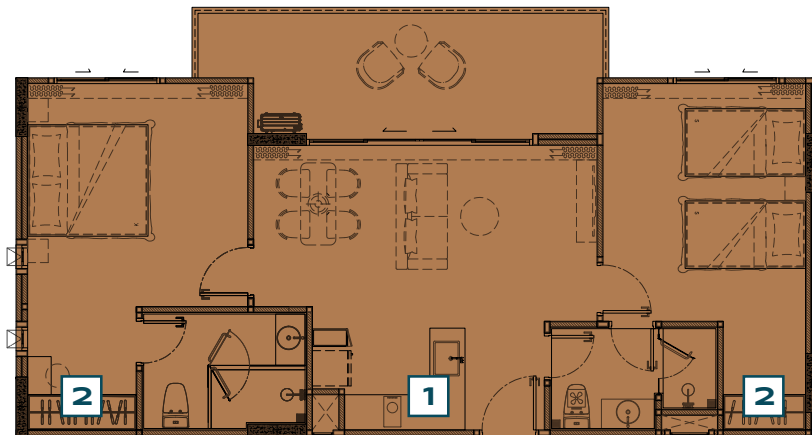

PART OF FREE PACKAGE

the **TITLE**
LEGENDARY
 BANG-TAO

ITEM	QUANTITY
1 BUILT-IN PANTRY (A) SINK (B) ELECTRIC HOB (C) HOOD	1 PC. 1 PC. 1 PC.
2 WARDROBE	2 PCS.
OTHERS (A) WALLPAPER (B) CURTAIN & SHEER CURTAIN (C) WATER HEATER (D) AIR CONDITIONING	1 SET 1 SET 3 PCS. 3 PCS.

2 BEDROOM LEGEND TYPE XXL - POOL ACCESS

PART OF FREE PACKAGE

the **TITLE**
LEGENDARY
 BANG-TAO

ITEM	QUANTITY
1 BUILT-IN PANTRY (A) SINK (B) ELECTRIC HOB (C) HOOD	1 PC. 1 PC. 1 PC.
2 WARDROBE	2 PCS.
OTHERS (A) WALLPAPER (B) CURTAIN & SHEER CURTAIN (C) WATER HEATER (D) AIR CONDITIONING	1 SET 1 SET 3 PCS. 3 PCS.