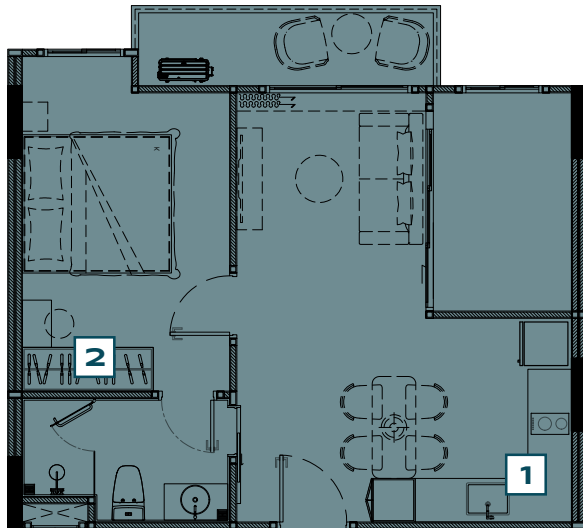

PART OF FREE PACKAGE

the **TITLE**
LEGENDARY
BANG-TAO

1 BEDROOM PLUS TYPE SP - BALCONY

ITEM	QUANTITY
1 BUILT-IN PANTRY (A) SINK (B) ELECTRIC HOB (C) HOOD	1 PC. 1 PC. 1 PC.
2 WARDROBE	1 PC.
OTHERS (A) WALLPAPER (B) CURTAIN & SHEER CURTAIN (C) WATER HEATER (D) AIR CONDITIONING	1 SET 1 SET 2 PCS. 3 PCS.