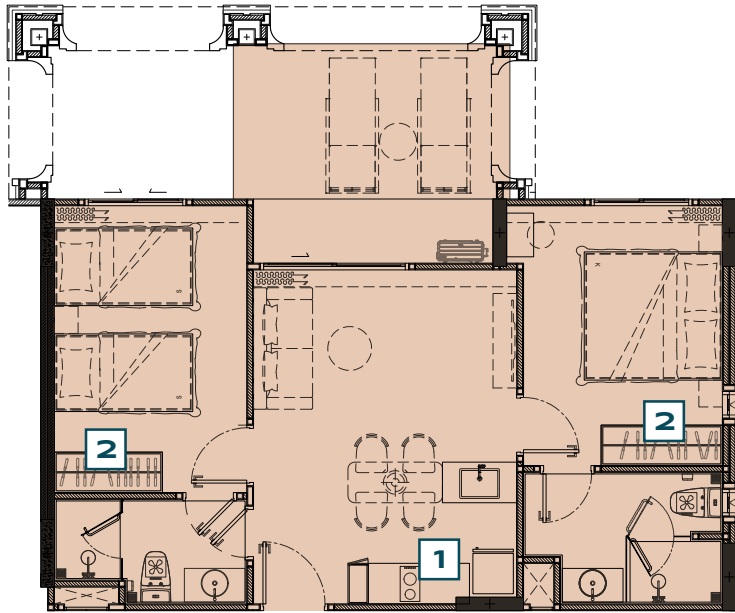

PART OF FREE PACKAGE

the **TITLE**
LEGENDARY
 BANG-TAO

1 BEDROOM PLUS TYPE LP - BALCONY

ITEM	QUANTITY
1 BUILT-IN PANTRY (A) SINK (B) ELECTRIC HOB (C) HOOD	1 PC. 1 PC. 1 PC.
2 WARDROBE	1 PC.
OTHERS (A) WALLPAPER (B) CURTAIN & SHEER CURTAIN (C) WATER HEATER (D) AIR CONDITIONING	1 SET 1 SET 2 PCS. 3 PCS.

PART OF FREE PACKAGE

the **TITLE**
LEGENDARY
 BANG-TAO

2 BEDROOM TYPE XL - POOL ACCESS

ITEM	QUANTITY
1 BUILT-IN PANTRY (A) SINK (B) ELECTRIC HOB (C) HOOD	1 PC. 1 PC. 1 PC.
2 WARDROBE	2 PCS.
OTHERS (A) WALLPAPER (B) CURTAIN & SHEER CURTAIN (C) WATER HEATER (D) AIR CONDITIONING	1 SET 1 SET 3 PCS. 3 PCS.