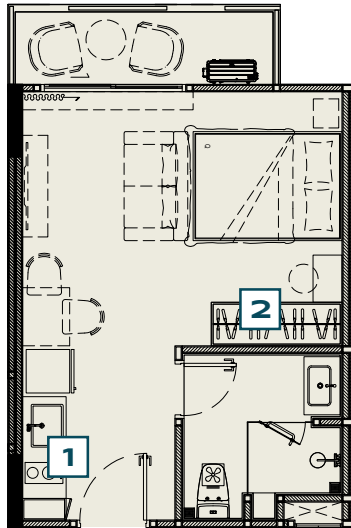

PART OF FREE PACKAGE

the **TITLE**
LEGENDARY
 BANG-TAO

STUDIO TYPE XS - POOL ACCESS

ITEM	QUANTITY
1 BUILT-IN PANTRY (A) SINK (B) ELECTRIC HOB (C) HOOD	1 PC. 1 PC. 1 PC.
2 WARDROBE	1 PC.
OTHERS (A) WALLPAPER (B) CURTAIN & SHEER CURTAIN (C) WATER HEATER (D) AIR CONDITIONING	1 SET 1 SET 2 PCS. 1 PC.

PART OF FREE PACKAGE

the **TITLE**
LEGENDARY
 BANG-TAO

STUDIO TYPE XS - BALCONY

ITEM	QUANTITY
1 BUILT-IN PANTRY (A) SINK (B) ELECTRIC HOB (C) HOOD	1 PC. 1 PC. 1 PC.
2 WARDROBE	1 PC.
OTHERS (A) WALLPAPER (B) CURTAIN & SHEER CURTAIN (C) WATER HEATER (D) AIR CONDITIONING	1 SET 1 SET 2 PCS. 1 PC.