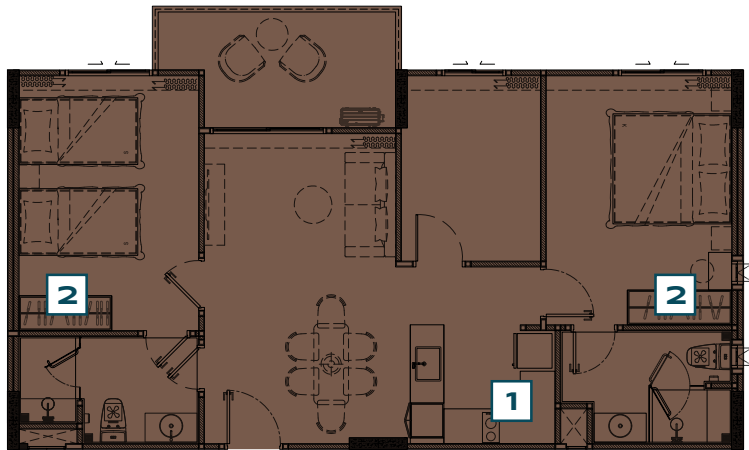

PART OF FREE PACKAGE

the **TITLE**
LEGENDARY
BANG-TAO

2 BEDROOM PLUS TYPE XLP - BALCONY

ITEM	QUANTITY
1 BUILT-IN PANTRY (A) SINK (B) ELECTRIC HOB (C) HOOD	1 PC. 1 PC. 1 PC.
2 WARDROBE	2 PCS.
OTHERS (A) WALLPAPER (B) CURTAIN & SHEER CURTAIN (C) WATER HEATER (D) AIR CONDITIONING	1 SET 1 SET 3 PCS. 4 PCS.