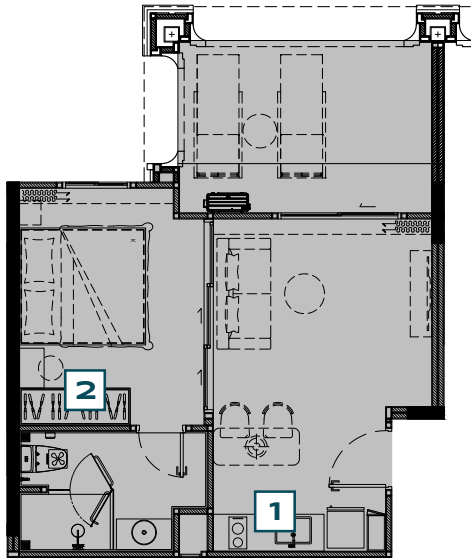

PART OF FREE PACKAGE

the **TITLE**
LEGENDARY
 BANG-TAO

1 BEDROOM TYPE S - BALCONY

ITEM	QUANTITY
1 BUILT-IN PANTRY (A) SINK (B) ELECTRIC HOB (C) HOOD	1 PC. 1 PC. 1 PC.
2 WARDROBE	1 PC.
OTHERS (A) WALLPAPER (B) CURTAIN & SHEER CURTAIN (C) WATER HEATER (D) AIR CONDITIONING	1 SET 1 SET 2 PCS. 2 PCS.

PART OF FREE PACKAGE

the **TITLE**
LEGENDARY
 BANG-TAO

1 BEDROOM MAX TYPE M - POOL ACCESS

ITEM	QUANTITY
1 BUILT-IN PANTRY (A) SINK (B) ELECTRIC HOB (C) HOOD	1 PC. 1 PC. 1 PC.
2 WARDROBE	1 PC.
OTHERS (A) WALLPAPER (B) CURTAIN & SHEER CURTAIN (C) WATER HEATER (D) AIR CONDITIONING	1 SET 1 SET 2 PCS. 2 PCS.