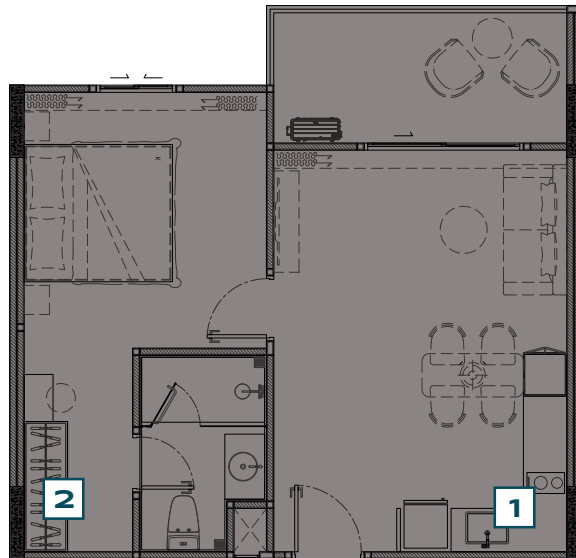

PART OF FREE PACKAGE

the **TITLE**
LEGENDARY
 BANG-TAO

ITEM	QUANTITY
1 BUILT-IN PANTRY (A) SINK (B) ELECTRIC HOB (C) HOOD	1 PC. 1 PC. 1 PC.
2 WARDROBE	1 PC.
OTHERS (A) WALLPAPER (B) CURTAIN & SHEER CURTAIN (C) WATER HEATER (D) AIR CONDITIONING	1 SET 1 SET 2 PCS. 2 PCS.

1 BEDROOM LEGEND TYPE WN - POOL ACCESS

PART OF FREE PACKAGE

the **TITLE**
LEGENDARY
 BANG-TAO

ITEM	QUANTITY
1 BUILT-IN PANTRY (A) SINK (B) ELECTRIC HOB (C) HOOD	1 PC. 1 PC. 1 PC.
2 WARDROBE	1 PC.
OTHERS (A) WALLPAPER (B) CURTAIN & SHEER CURTAIN (C) WATER HEATER (D) AIR CONDITIONING	1 SET 1 SET 2 PCS. 2 PCS.