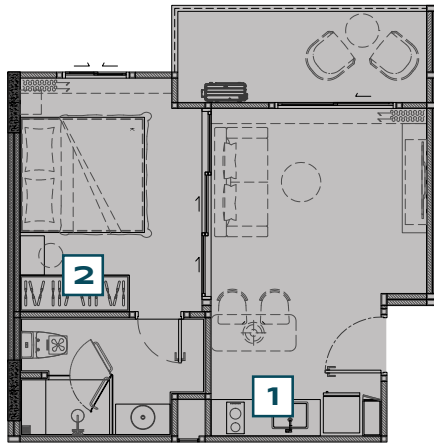

PART OF FREE PACKAGE

the **TITLE**
LEGENDARY
 BANG-TAO

1 BEDROOM TYPE S - BALCONY

ITEM	QUANTITY
1 BUILT-IN PANTRY (A) SINK (B) ELECTRIC HOB (C) HOOD	1 PC. 1 PC. 1 PC.
2 WARDROBE	1 PC.
OTHERS (A) WALLPAPER (B) CURTAIN & SHEER CURTAIN (C) WATER HEATER (D) AIR CONDITIONING	1 SET 1 SET 2 PCS. 2 PCS.

PART OF FREE PACKAGE

the **TITLE**
LEGENDARY
 BANG-TAO

1 BEDROOM MAX TYPE M - POOL ACCESS

ITEM	QUANTITY
1 BUILT-IN PANTRY (A) SINK (B) ELECTRIC HOB (C) HOOD	1 PC. 1 PC. 1 PC.
2 WARDROBE	1 PC.
OTHERS (A) WALLPAPER (B) CURTAIN & SHEER CURTAIN (C) WATER HEATER (D) AIR CONDITIONING	1 SET 1 SET 2 PCS. 2 PCS.

PART OF FREE PACKAGE

the **TITLE**
LEGENDARY
 BANG-TAO

1 BEDROOM MAX TYPE M - BALCONY

ITEM	QUANTITY
1 BUILT-IN PANTRY (A) SINK (B) ELECTRIC HOB (C) HOOD	1 PC. 1 PC. 1 PC.
2 WARDROBE	1 PC.
OTHERS (A) WALLPAPER (B) CURTAIN & SHEER CURTAIN (C) WATER HEATER (D) AIR CONDITIONING	1 SET 1 SET 2 PCS. 2 PCS.