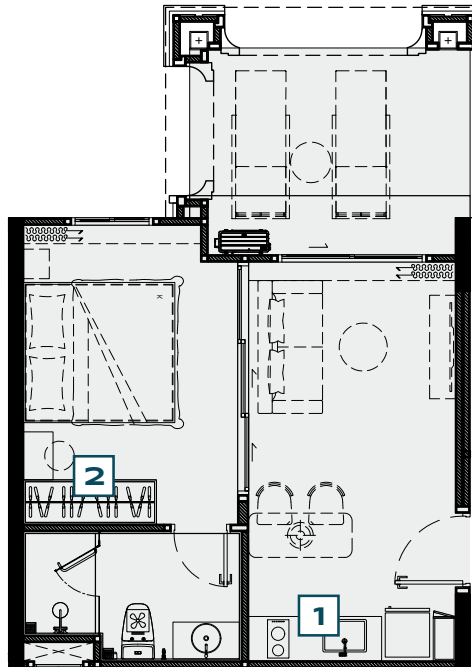

PART OF FREE PACKAGE

the **TITLE**
LEGENDARY
 BANG-TAO

STUDIO TYPE XS - BALCONY

ITEM	QUANTITY
1 BUILT-IN PANTRY (A) SINK (B) ELECTRIC HOB (C) HOOD	1 PC. 1 PC. 1 PC.
2 WARDROBE	1 PC.
OTHERS (A) WALLPAPER (B) CURTAIN & SHEER CURTAIN (C) WATER HEATER (D) AIR CONDITIONING	1 SET 1 SET 2 PCS. 1 PC.

PART OF FREE PACKAGE

the **TITLE**
LEGENDARY
 BANG-TAO

1 BEDROOM TYPE S - POOL ACCESS

ITEM	QUANTITY
1 BUILT-IN PANTRY (A) SINK (B) ELECTRIC HOB (C) HOOD	1 PC. 1 PC. 1 PC.
2 WARDROBE	1 PC.
OTHERS (A) WALLPAPER (B) CURTAIN & SHEER CURTAIN (C) WATER HEATER (D) AIR CONDITIONING	1 SET 1 SET 2 PCS. 2 PCS.