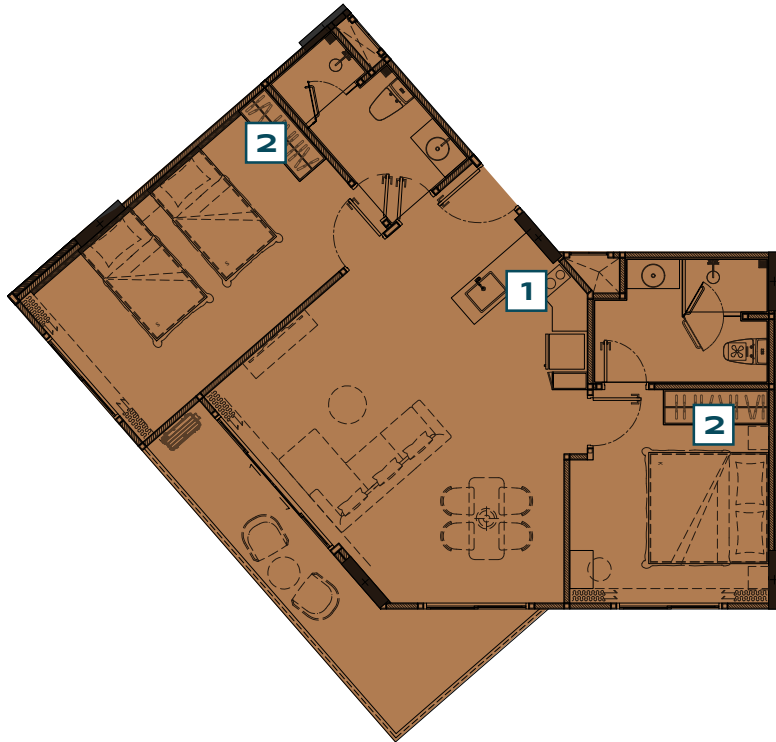

PART OF FREE PACKAGE

the **TITLE**
LEGENDARY
BANG-TAO

2 BEDROOM LEGEND TYPE XXL - BALCONY

ITEM	QUANTITY
1 BUILT-IN PANTRY (A) SINK (B) ELECTRIC HOB (C) HOOD	1 PC. 1 PC. 1 PC.
2 WARDROBE	2 PCS.
OTHERS (A) WALLPAPER (B) CURTAIN & SHEER CURTAIN (C) WATER HEATER (D) AIR CONDITIONING	1 SET 1 SET 3 PCS. 3 PCS.