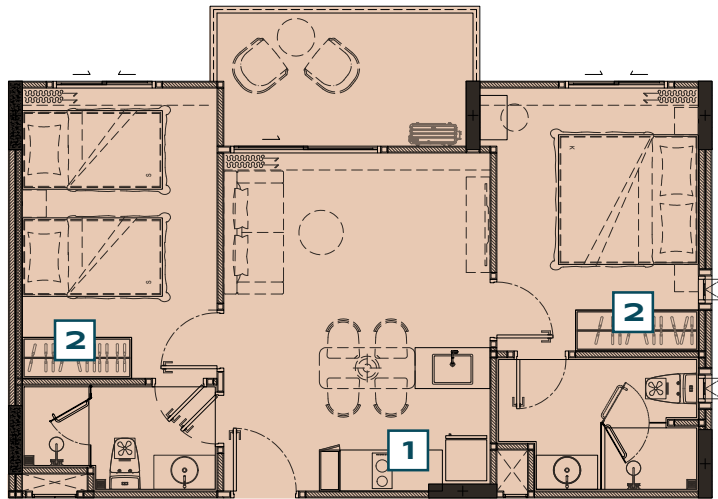

PART OF FREE PACKAGE

the **TITLE**
LEGENDARY
 BANG-TAO

2 BEDROOM TYPE XL - POOL ACCESS

ITEM	QUANTITY
1 BUILT-IN PANTRY (A) SINK (B) ELECTRIC HOB (C) HOOD	1 PC. 1 PC. 1 PC.
2 WARDROBE	2 PCS.
OTHERS (A) WALLPAPER (B) CURTAIN & SHEER CURTAIN (C) WATER HEATER (D) AIR CONDITIONING	1 SET 1 SET 3 PCS. 3 PCS.

PART OF FREE PACKAGE

the **TITLE**
LEGENDARY
 BANG-TAO

2 BEDROOM TYPE XL - BALCONY

ITEM	QUANTITY
1 BUILT-IN PANTRY (A) SINK (B) ELECTRIC HOB (C) HOOD	1 PC. 1 PC. 1 PC.
2 WARDROBE	2 PCS.
OTHERS (A) WALLPAPER (B) CURTAIN & SHEER CURTAIN (C) WATER HEATER (D) AIR CONDITIONING	1 SET 1 SET 3 PCS. 3 PCS.