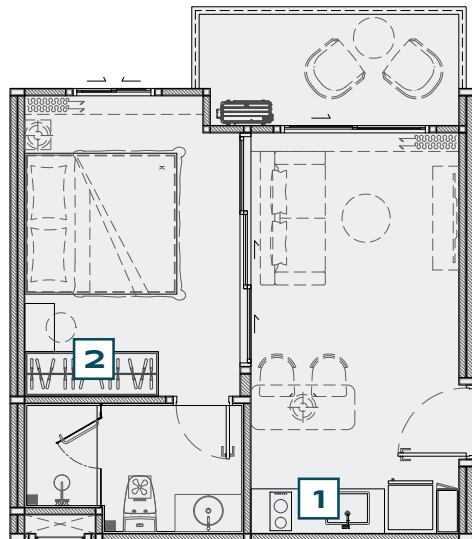

PART OF FREE PACKAGE

the **TITLE**
LEGENDARY
 BANG-TAO

1 BEDROOM TYPE S - POOL ACCESS

ITEM	QUANTITY
1 BUILT-IN PANTRY (A) SINK (B) ELECTRIC HOB (C) HOOD	1 PC. 1 PC. 1 PC.
2 WARDROBE	1 PC.
OTHERS (A) WALLPAPER (B) CURTAIN & SHEER CURTAIN (C) WATER HEATER (D) AIR CONDITIONING	1 SET 1 SET 2 PCS. 2 PCS.

PART OF FREE PACKAGE

the **TITLE**
LEGENDARY
 BANG-TAO

1 BEDROOM TYPE S - BALCONY

ITEM	QUANTITY
1 BUILT-IN PANTRY (A) SINK (B) ELECTRIC HOB (C) HOOD	1 PC. 1 PC. 1 PC.
2 WARDROBE	1 PC.
OTHERS (A) WALLPAPER (B) CURTAIN & SHEER CURTAIN (C) WATER HEATER (D) AIR CONDITIONING	1 SET 1 SET 2 PCS. 2 PCS.