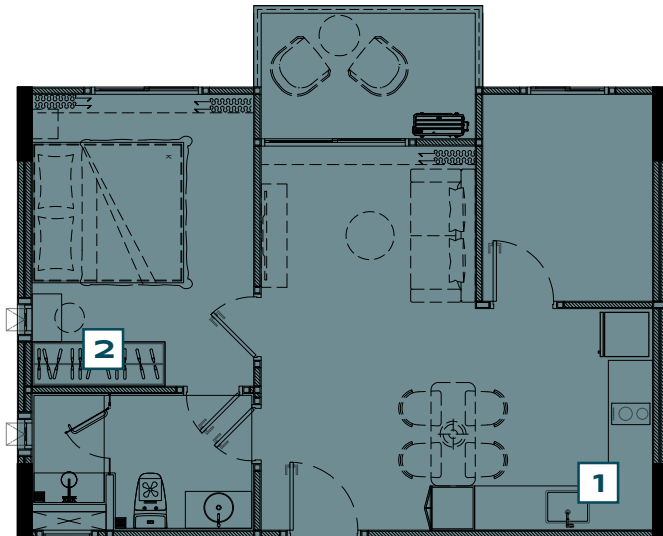

PART OF FREE PACKAGE

the **TITLE**
LEGENDARY
BANG-TAO

1 BEDROOM PLUS TYPE LP - BALCONY

ITEM	QUANTITY
1 BUILT-IN PANTRY (A) SINK (B) ELECTRIC HOB (C) HOOD	1 PC. 1 PC. 1 PC.
2 WARDROBE	1 PC.
OTHERS (A) WALLPAPER (B) CURTAIN & SHEER CURTAIN (C) WATER HEATER (D) AIR CONDITIONING	1 SET 1 SET 2 PCS. 3 PCS.