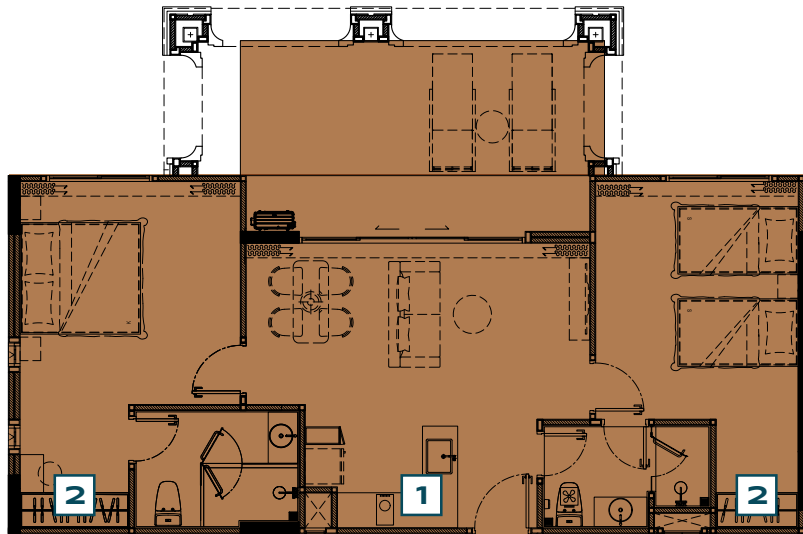

PART OF FREE PACKAGE

the **TITLE**
LEGENDARY
BANG-TAO

ITEM	QUANTITY
1 BUILT-IN PANTRY (A) SINK (B) ELECTRIC HOB (C) HOOD	1 PC. 1 PC. 1 PC.
2 WARDROBE	2 PCS.
OTHERS (A) WALLPAPER (B) CURTAIN & SHEER CURTAIN (C) WATER HEATER (D) AIR CONDITIONING	1 SET 1 SET 3 PCS. 3 PCS.

2 BEDROOM LEGEND TYPE XXL - POOL ACCESS