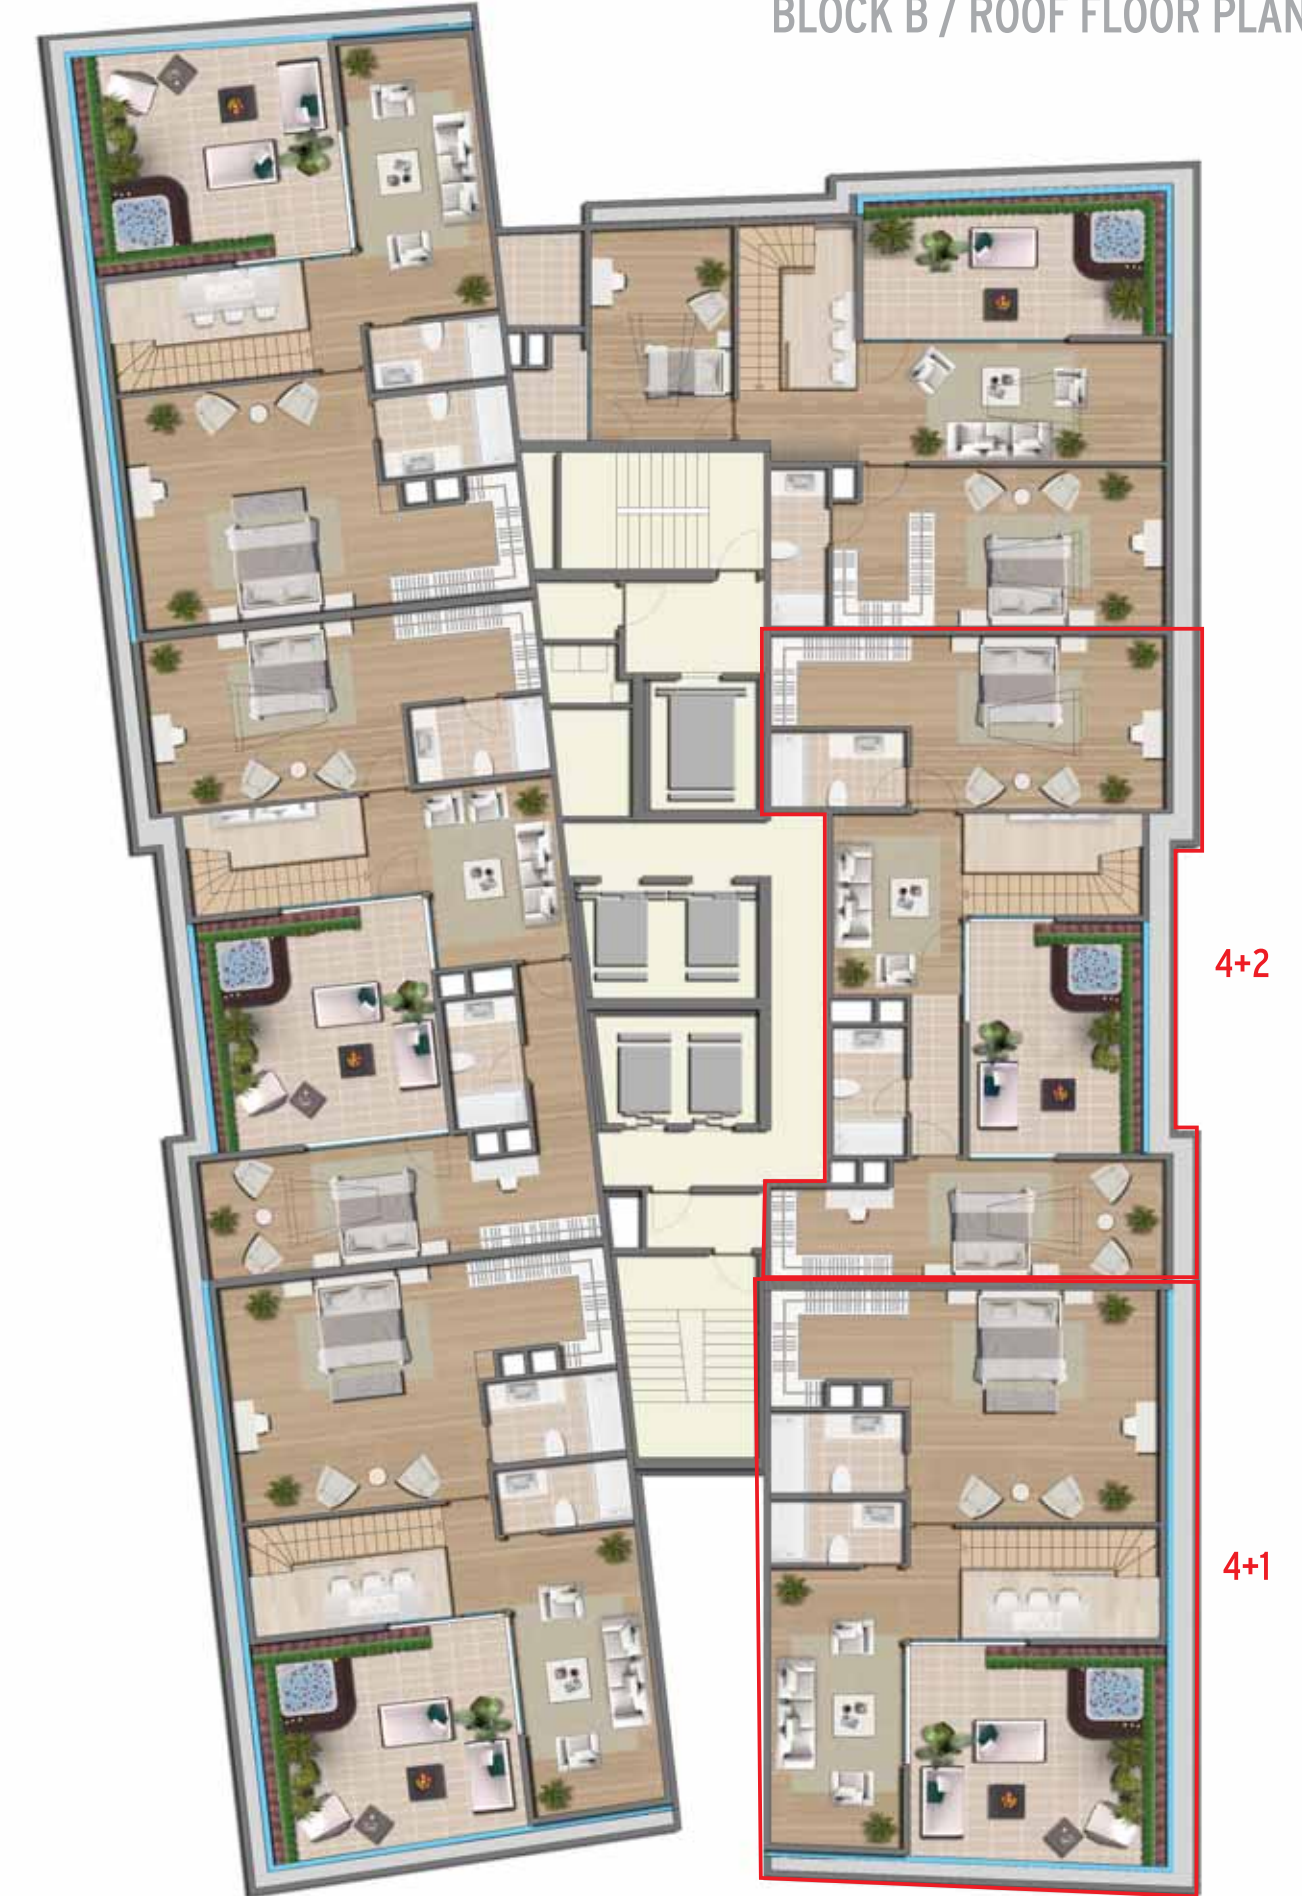

B BLOK / ÇATI KATI PLANI (DUBLEKS ÜST)
BLOCK B / ROOF FLOOR PLAN (TOP DUPLEX)