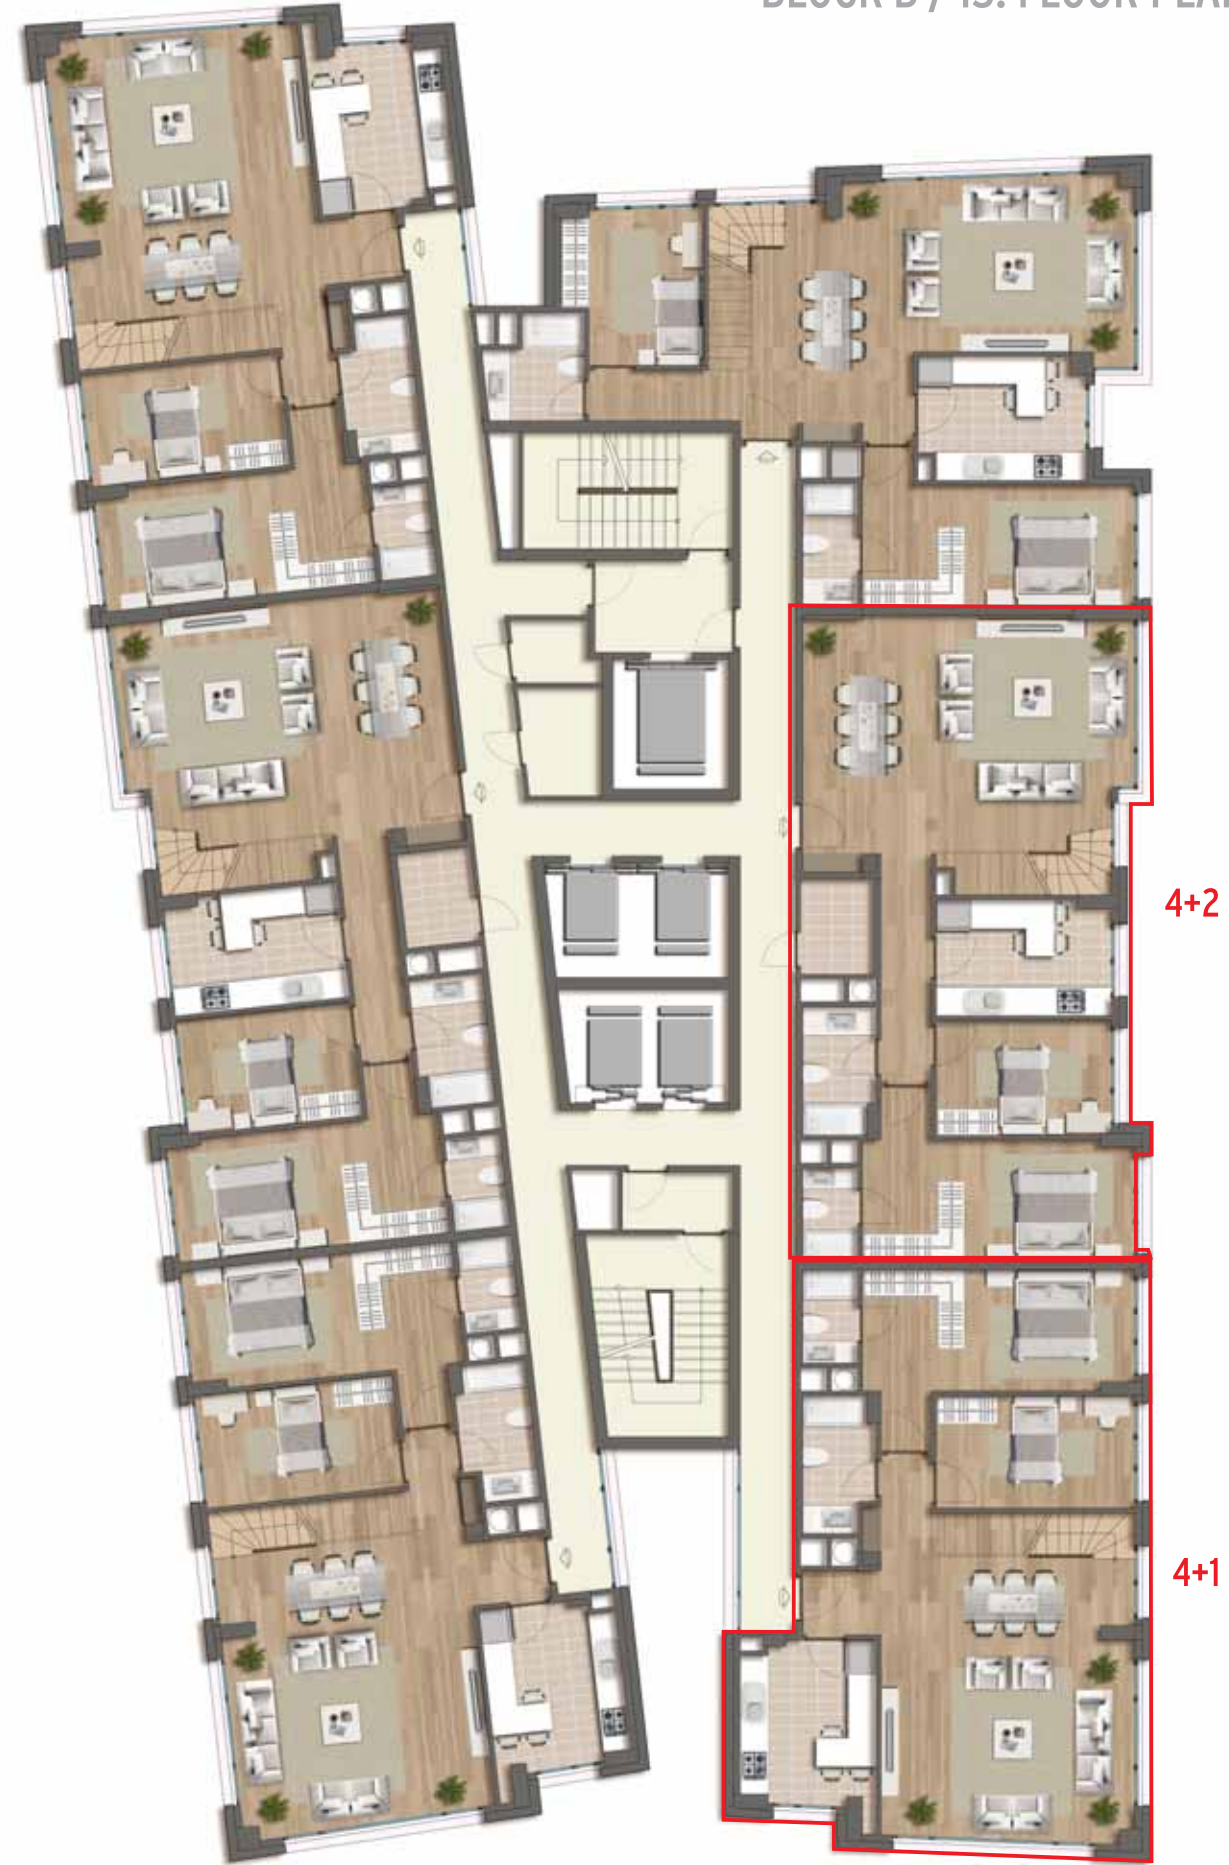

B BLOK / 15. KAT PLANI (DUBLEKS ALT)
BLOCK B / 15. FLOOR PLAN (UNDER DUPLEX)