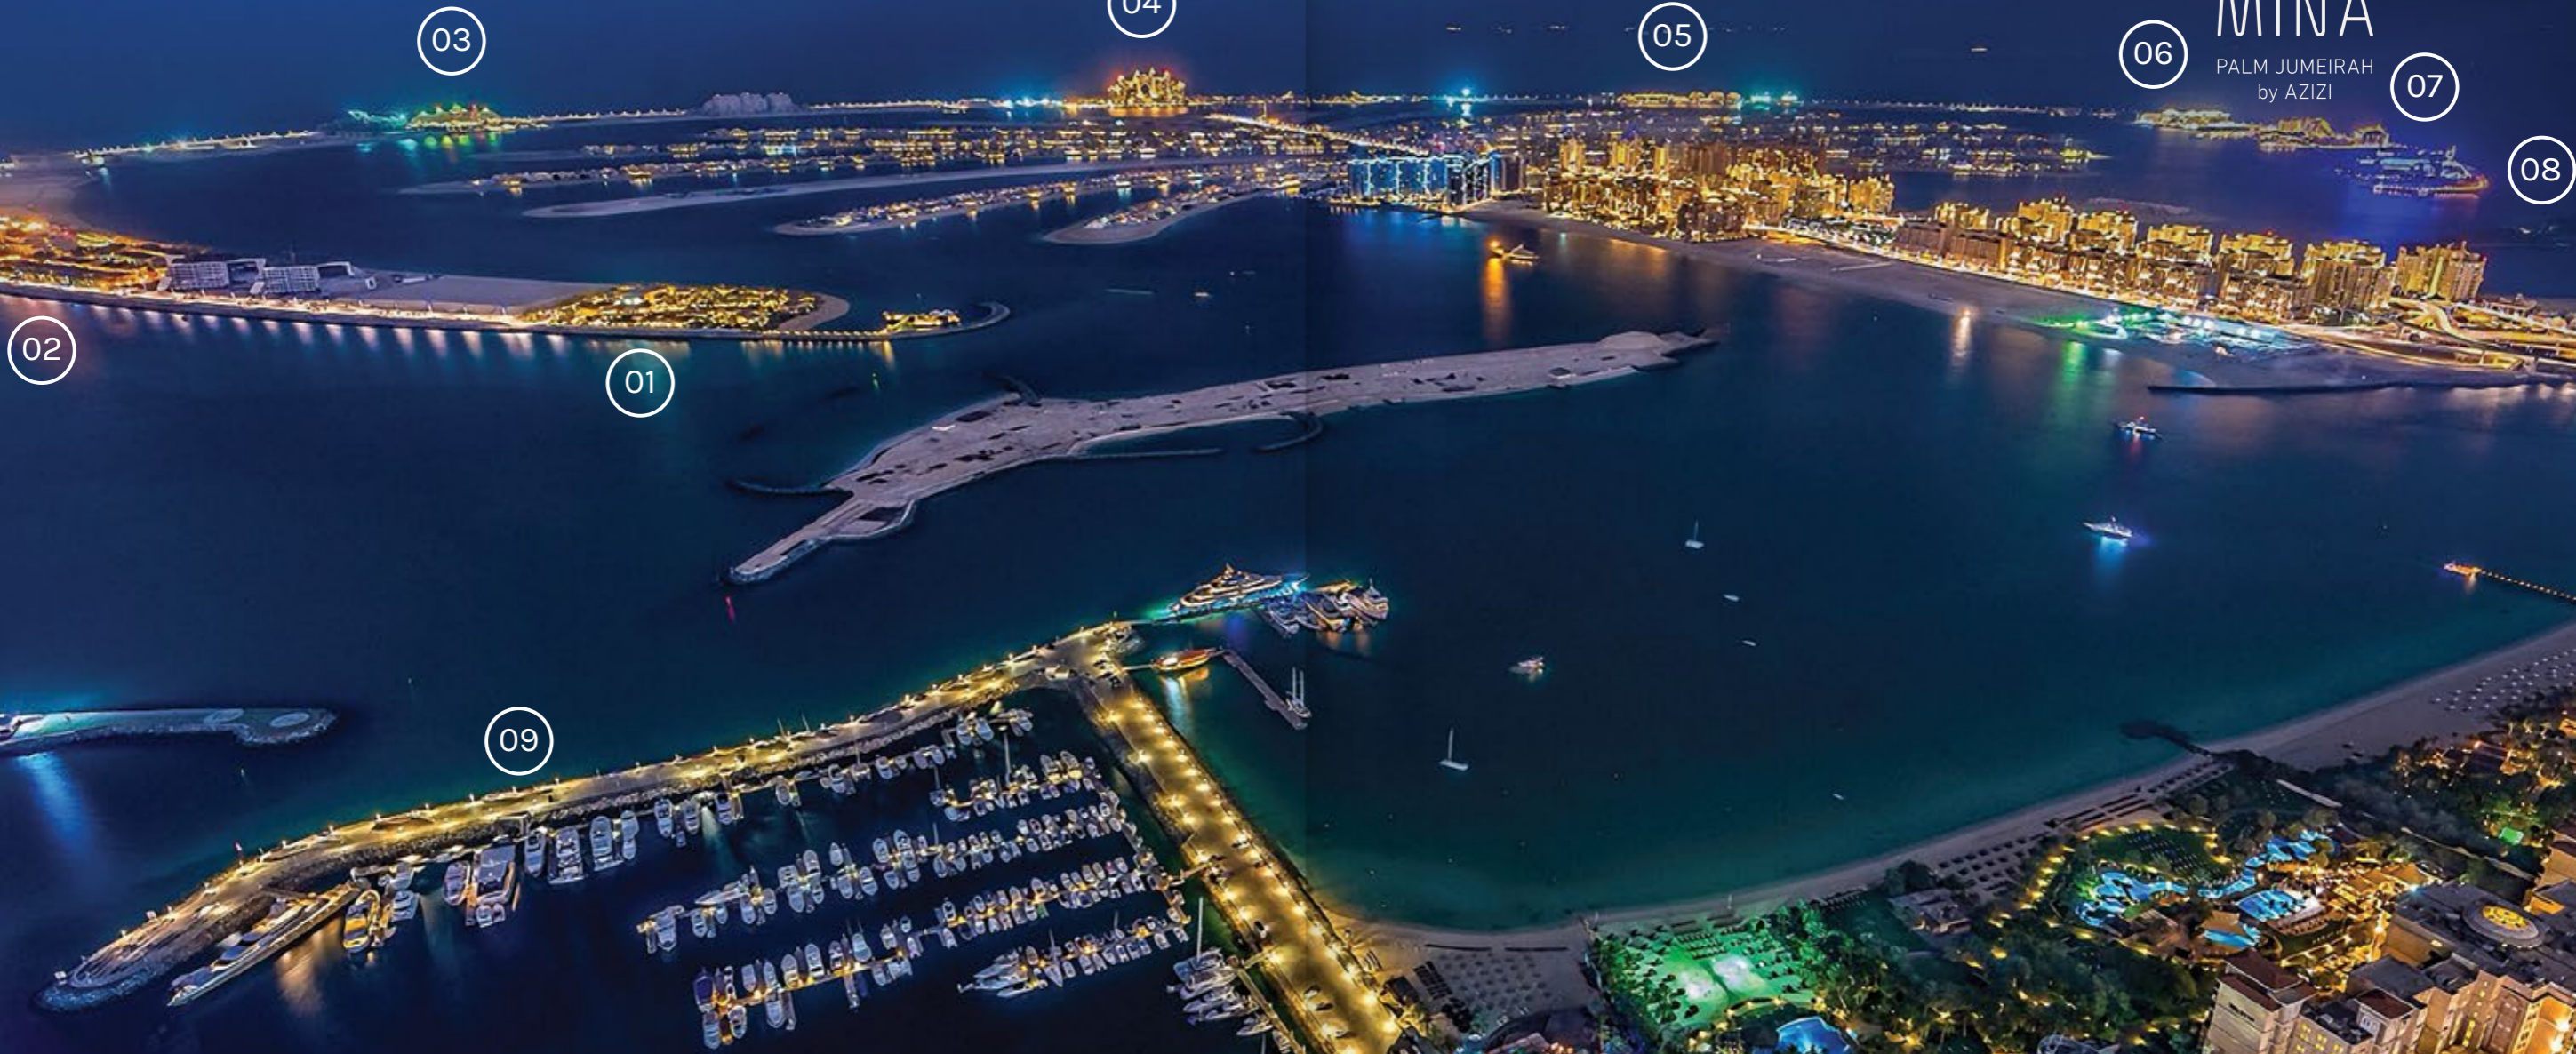

MINA
PALM JUMEIRAH
by AZIZI