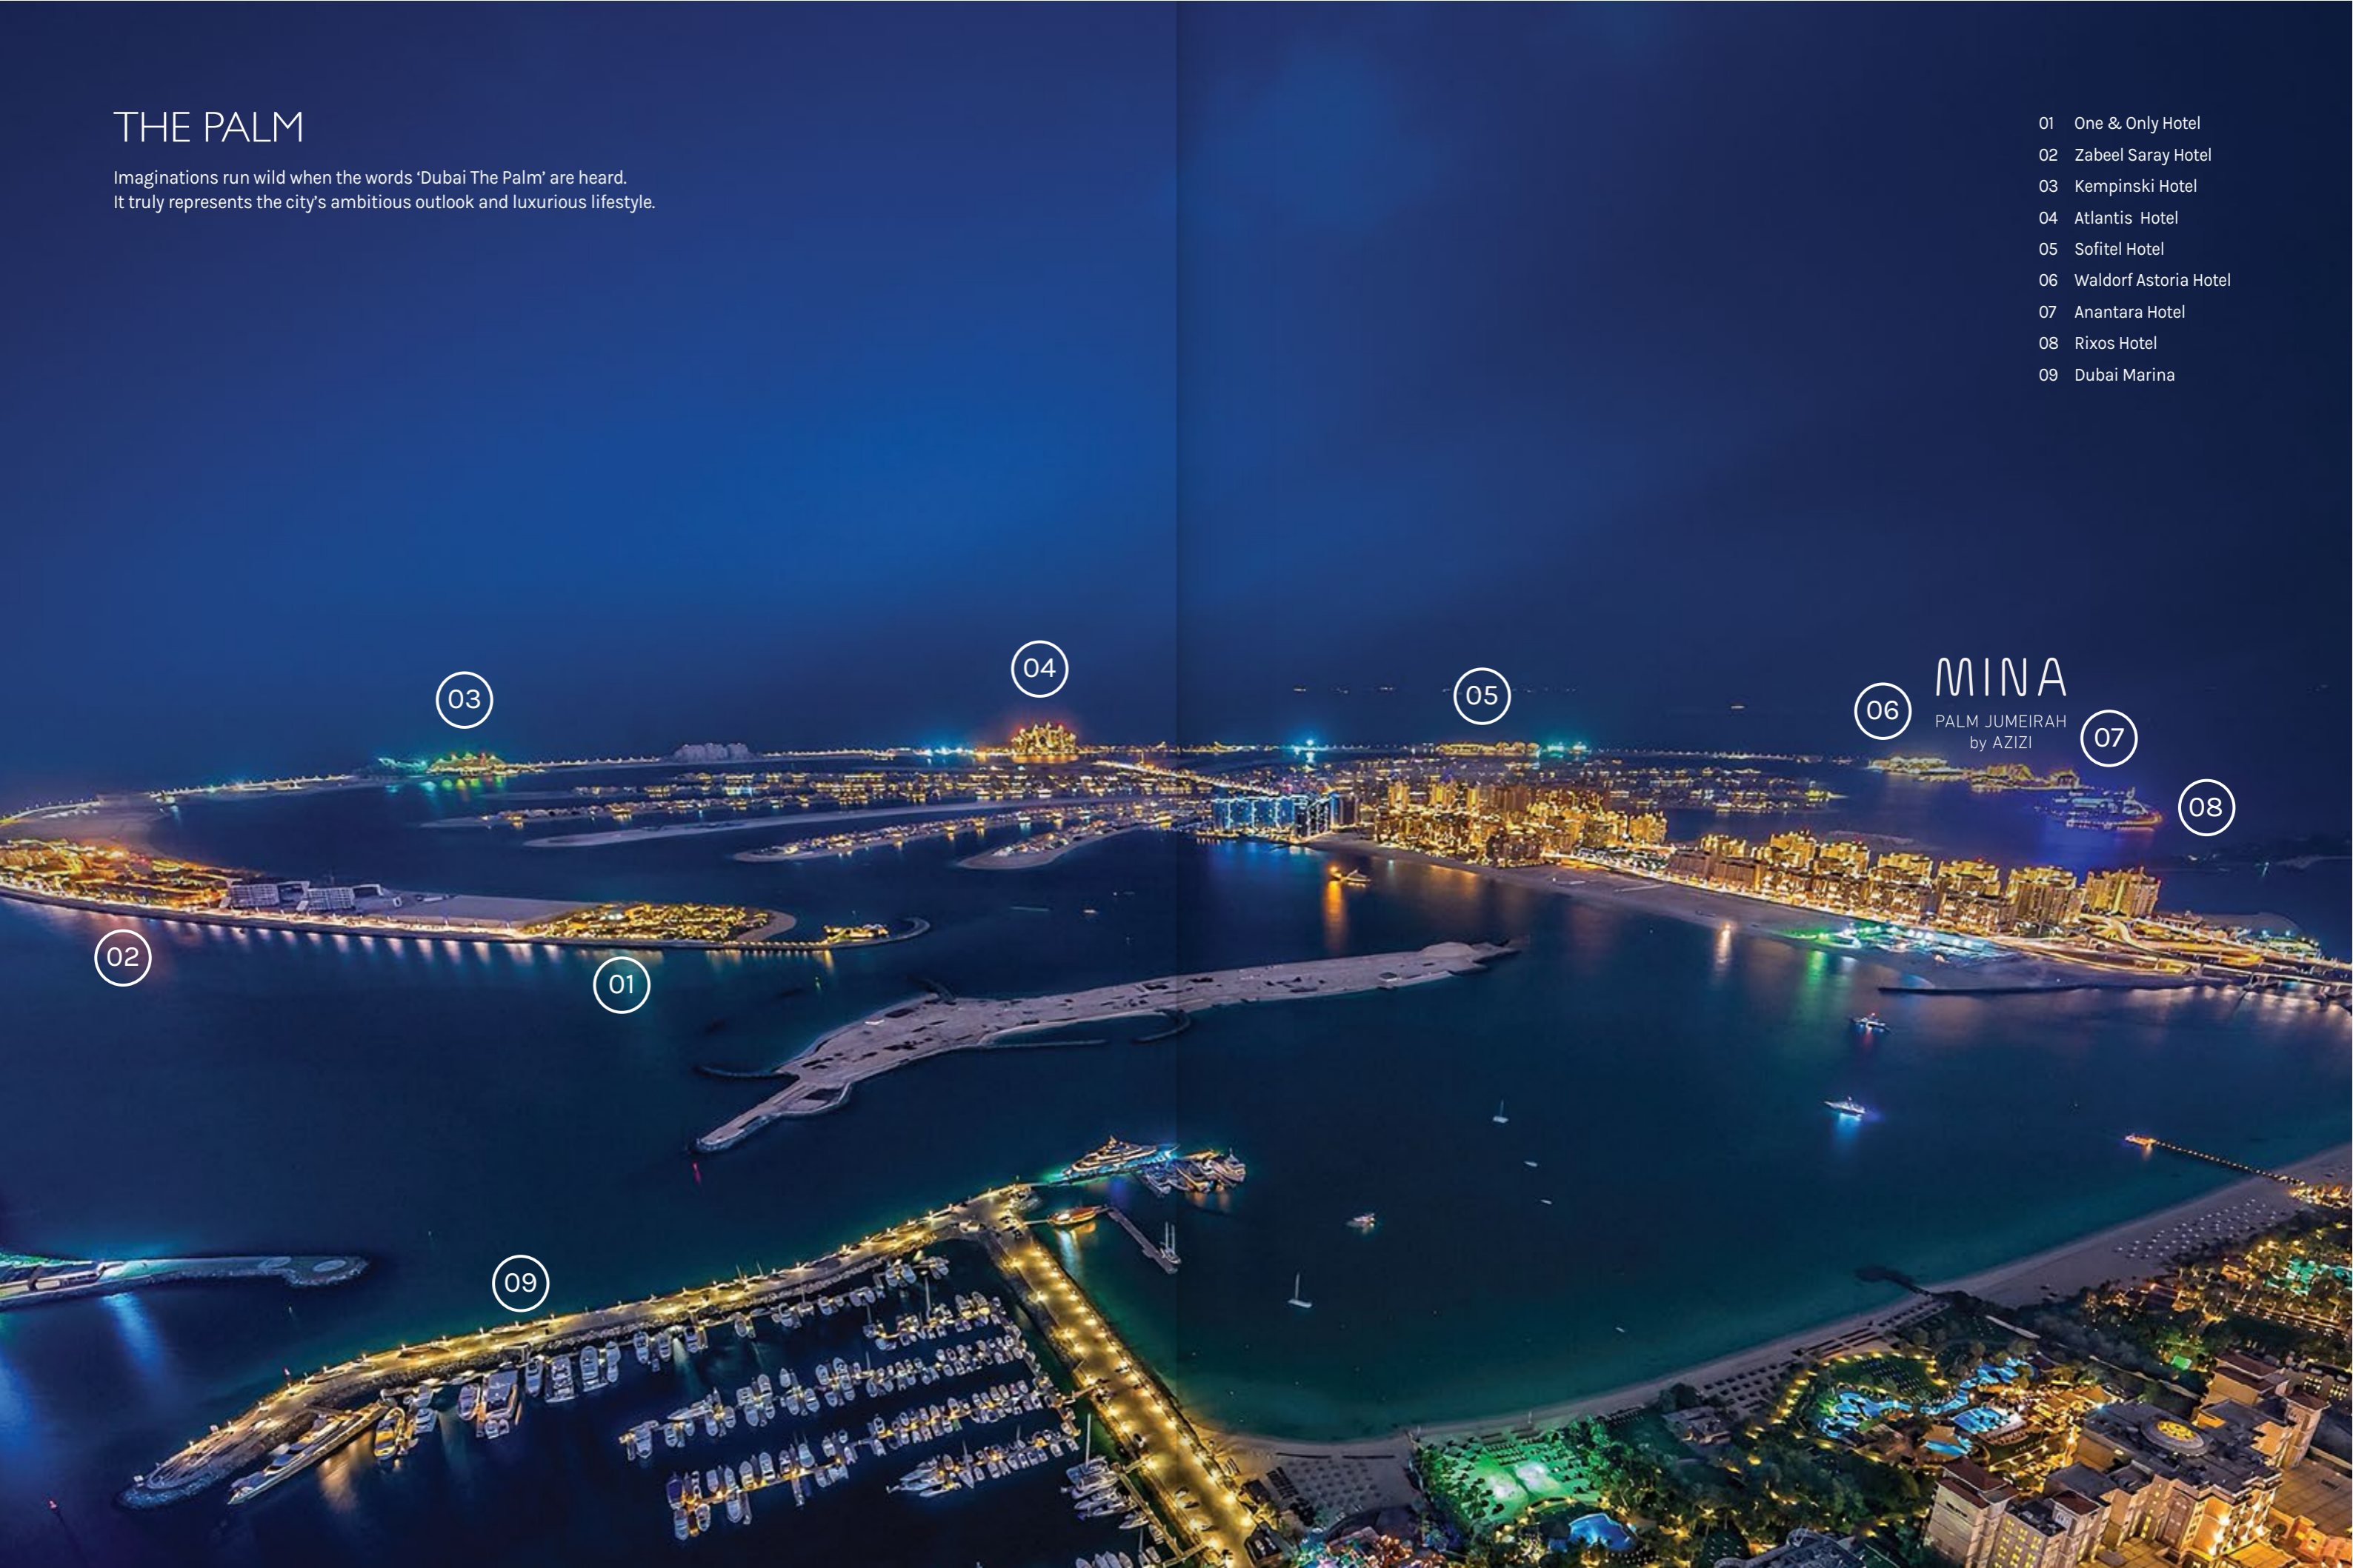

Named after my own darling granddaughter, Mina, this unique building, located in the most splendid location in Dubai, is a marvel in both architecture and living. It is a fitting reflection of my love for her, and the importance of family when making decisions for life. This project sets new standards in planning and world-class consultation, design, natural environment and lifestyle. It provides an unquestionable bond between nature, habitat and family, and is befitting those who demand the very best for themselves, and for those they love most. There's no better way to create an enduring connection with one's family, cementing a concrete bond between parents and children. This is Azizi's most personal project to date, and there's no better way to witness this unique opportunity than with your own eyes.

# THE PALM

Imaginations run wild when the words 'Dubai The Palm' are heard. It truly represents the city's ambitious outlook and luxurious lifestyle.

- 01 One & Only Hotel
- 02 Zabeel Saray Hotel
- 03 Kempinski Hotel
- 04 Atlantis Hotel
- 05 Sofitel Hotel
- 06 Waldorf Astoria Hotel
- 07 Anantara Hotel
- 08 Rixos Hotel
- 09 Dubai Marina