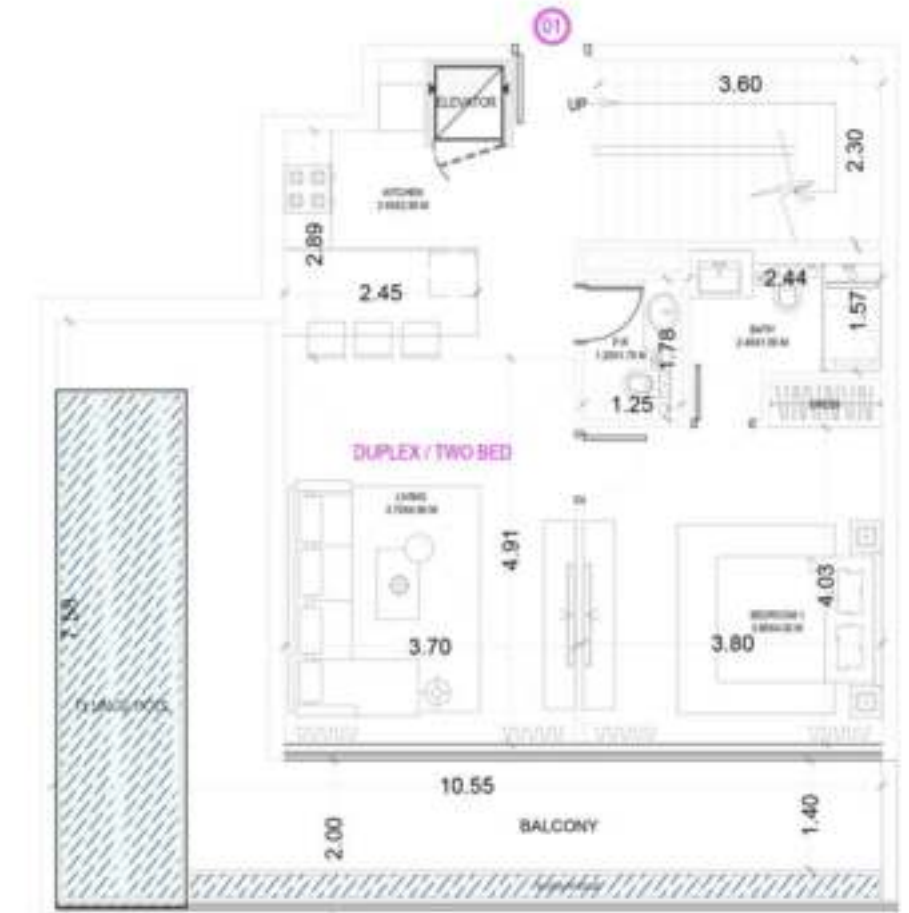

TYPE - 17

DUPLEX / TWO BED

[1662.22 sq.ft. - 1745.75 sq.ft.] - with swimming pool

AREA

CARPET AREA	FROM : 117.75 SQ.M. TO : 117.67 SQ.M.	FROM : 1267.49 SQ.FT. TO : 1266.63 SQ.FT.
BALCONY	FROM : 26.63 SQ.M. TO : 33.66 SQ.M.	FROM : 286.65 SQ.FT. TO : 362.33 SQ.FT.
SWIMMING POOL	FROM : 10.04 SQ.M. TO : 10.85 SQ.M.	FROM : 108.07 SQ.FT. TO : 116.79 SQ.FT.
TOTAL	FROM : 154.42 SQ.M. TO : 162.18 SQ.M.	FROM : 1662.22 SQ.FT. TO : 1745.75 SQ.FT.

UNIT NOS:

1001 1005 1201 1205 1401 1405