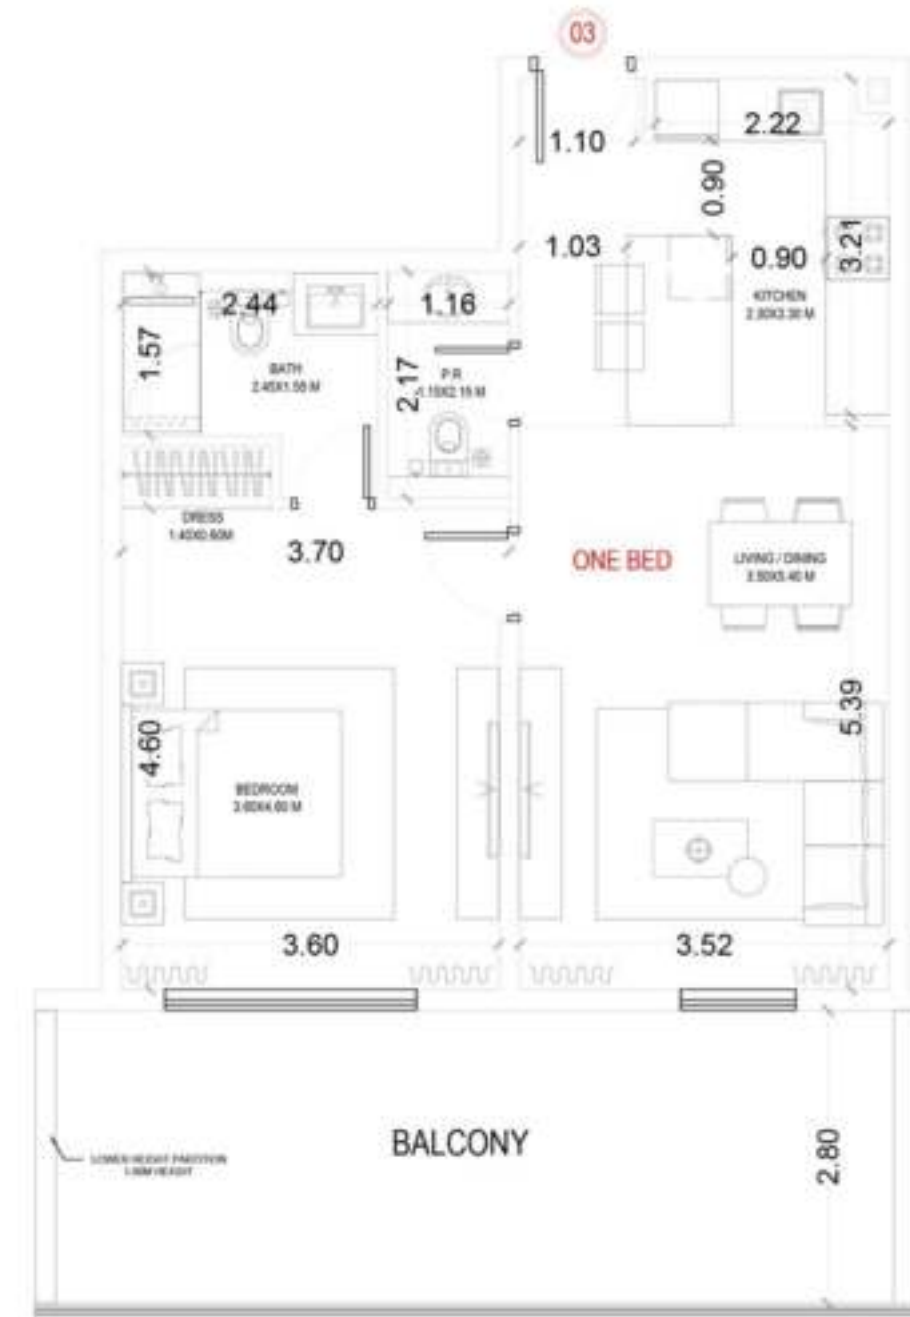

UNIT NOS:

802

TYPE - 7

ONE BED [680.62 sq.ft - 908.29 sq.ft.]

AREA

CARPET AREA	59.78 SQ.M.	643.49 SQ.FT.
BALCONY	FROM : 3.45 SQ.M. TO : 24.60 SQ.M.	FROM : 37.14 SQ.FT. TO : 264.80 SQ.FT.
TOTAL	FROM : 63.23 SQ.M. TO : 84.38 SQ.M.	FROM : 680.62 SQ.FT. TO : 908.29 SQ.FT.

UNIT NOS:

103 303 503 703 903

TYPE - 7a

ONE BED [725.94 sq.ft. - 805.49] - with swimming pool

AREA

CARPET AREA	59.78 SQ.M.	643.49 SQ.FT.
BALCONY	FROM : 4.21 SQ.M. TO : 11.50 SQ.M.	FROM : 45.32 SQ.FT. TO : 123.79 SQ.FT.
SWIMMING POOL	FROM : 3.40 SQ.M. TO : 3.55 SQ.M.	FROM : 36.60 SQ.FT. TO : 38.21 SQ.FT.
TOTAL	FROM : 67.44 SQ.M. TO : 74.83 SQ.M.	FROM : 725.94 SQ.FT. TO : 805.49 SQ.FT.