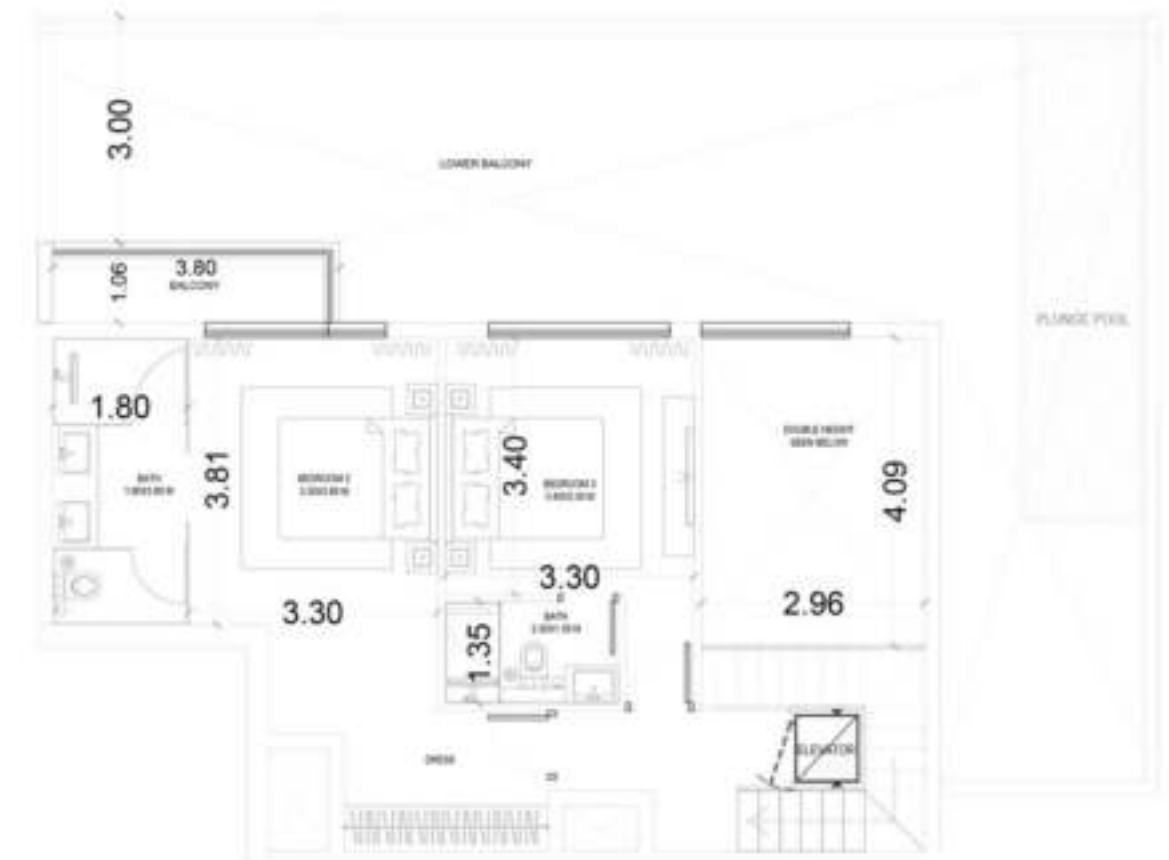

TYPE - 19

DUPLIX / THREE BED

[2275.24 sq.ft. - 2330.79 sq.ft.] - with swimming pool

AREA

CARPET AREA	139.00 SQ.M.	1496.23 SQ.FT.
BALCONY	FROM : 54.04 SQ.M. TO : 65.70 SQ.M.	FROM : 581.70 SQ.FT. TO : 707.21 SQ.FT.
SWIMMING POOL	FROM : 18.33 SQ.M. TO : 11.83 SQ.M.	FROM : 127.34 SQ.FT. TO : 197.31 SQ.FT.
TOTAL	FROM : 211.37 SQ.M. TO : 216.53 SQ.M.	FROM : 2275.24 SQ.FT. TO : 2330.79 SQ.FT.

UNIT NOS:

1601 1603