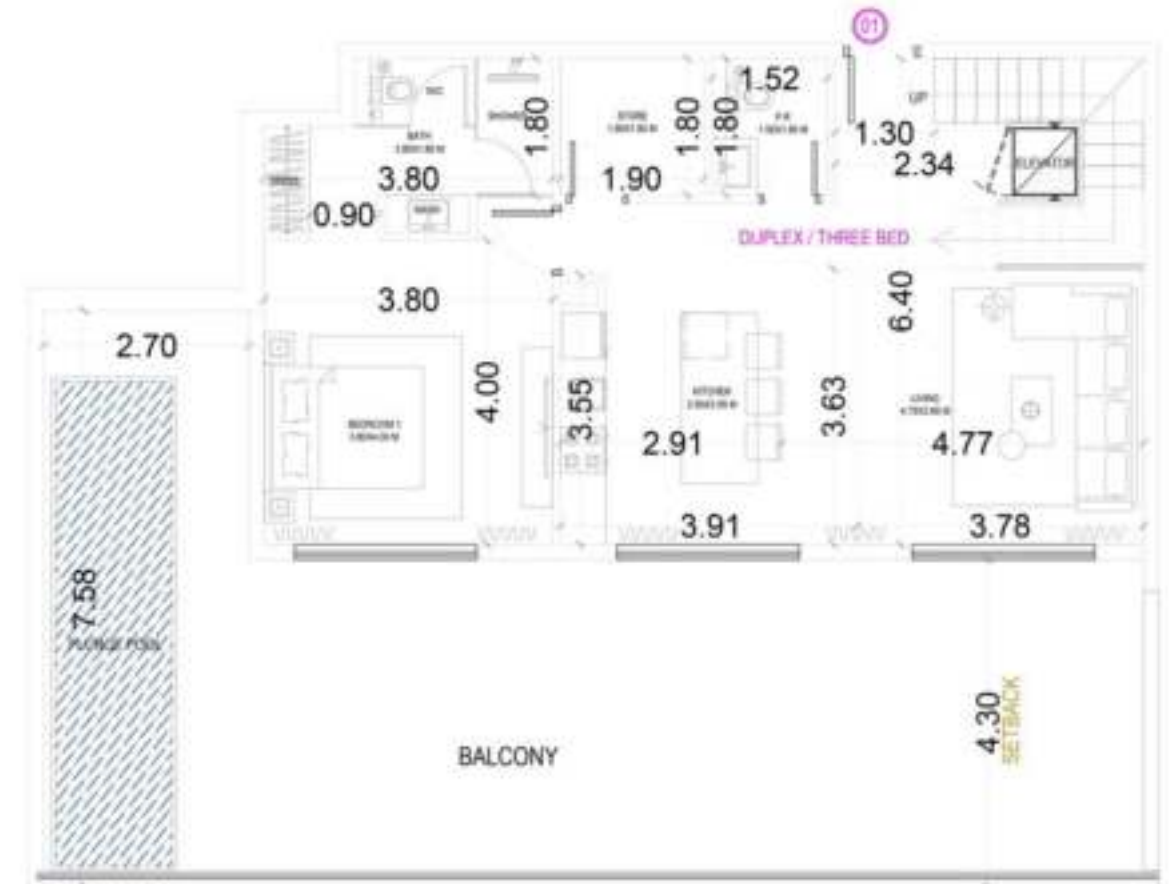

TYPE - 19

DUPLIX / THREE BED

[2275.24 sq.ft. - 2330.79 sq.ft.] - with swimming pool

AREA

CARPET AREA	139.00 SQ.M.	1496.23 SQ.FT.
BALCONY	FROM : 54.04 SQ.M. TO : 65.70 SQ.M.	FROM : 581.70 SQ.FT. TO : 707.21 SQ.FT.
SWIMMING POOL	FROM : 18.33 SQ.M. TO : 11.83 SQ.M.	FROM : 127.34 SQ.FT. TO : 197.31 SQ.FT.
TOTAL	FROM : 211.37 SQ.M. TO : 216.53 SQ.M.	FROM : 2275.24 SQ.FT. TO : 2330.79 SQ.FT.

UNIT NOS:

1601 1603