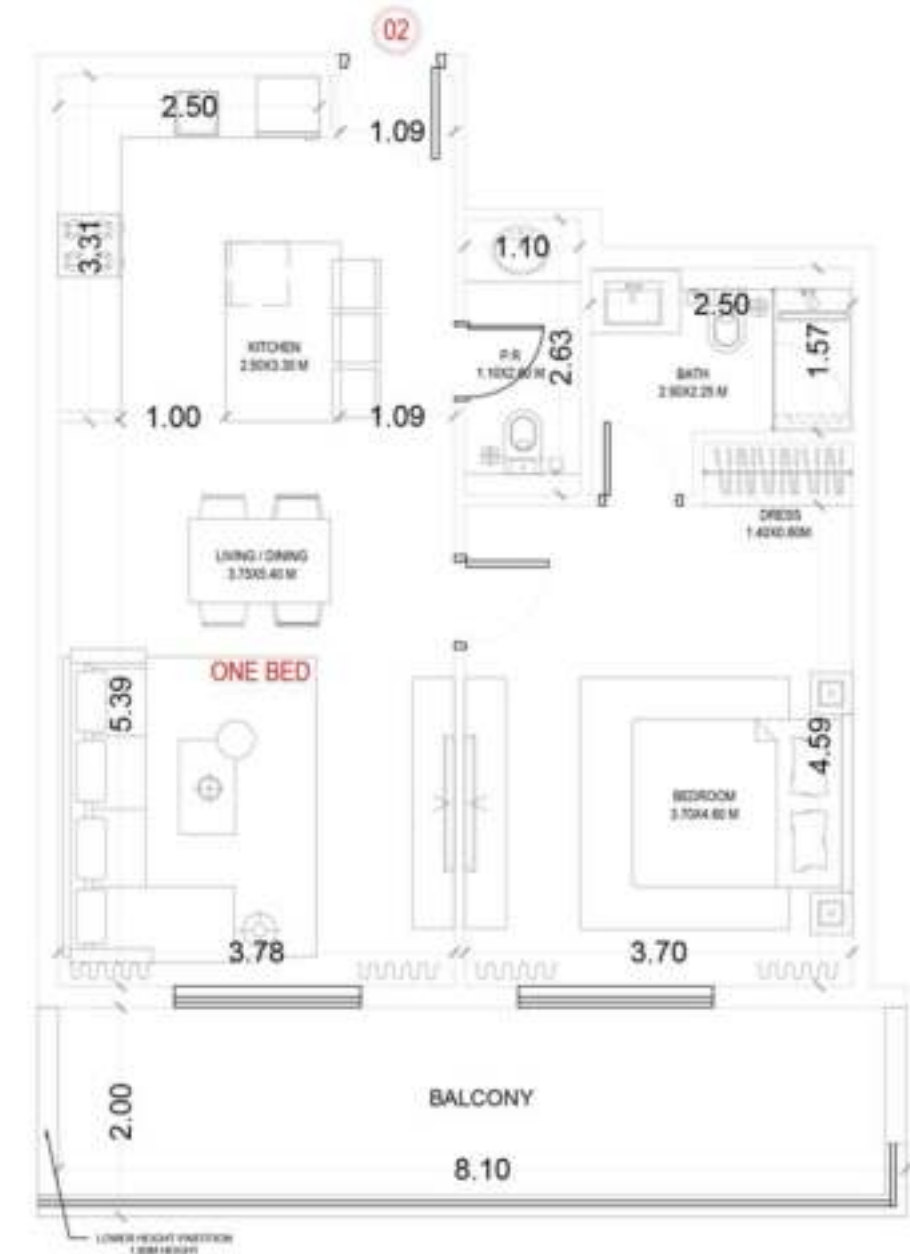

TYPE - 9

ONE BED [844.89 sq.ft - 849.30 sq.ft.]

AREA

CARPET AREA	62.70 SQ.M.	674.92 SQ.FT.
BALCONY	FROM : 15.79 SQ.M. TO : 16.20 SQ.M.	FROM : 169.97 SQ.FT. TO : 174.38 SQ.FT.
TOTAL	FROM : 78.49 SQ.M. TO : 78.90 SQ.M.	FROM : 844.89 SQ.FT. TO : 849.30 SQ.FT.

UNIT NOS:

1002 1101 1301 1402 1501