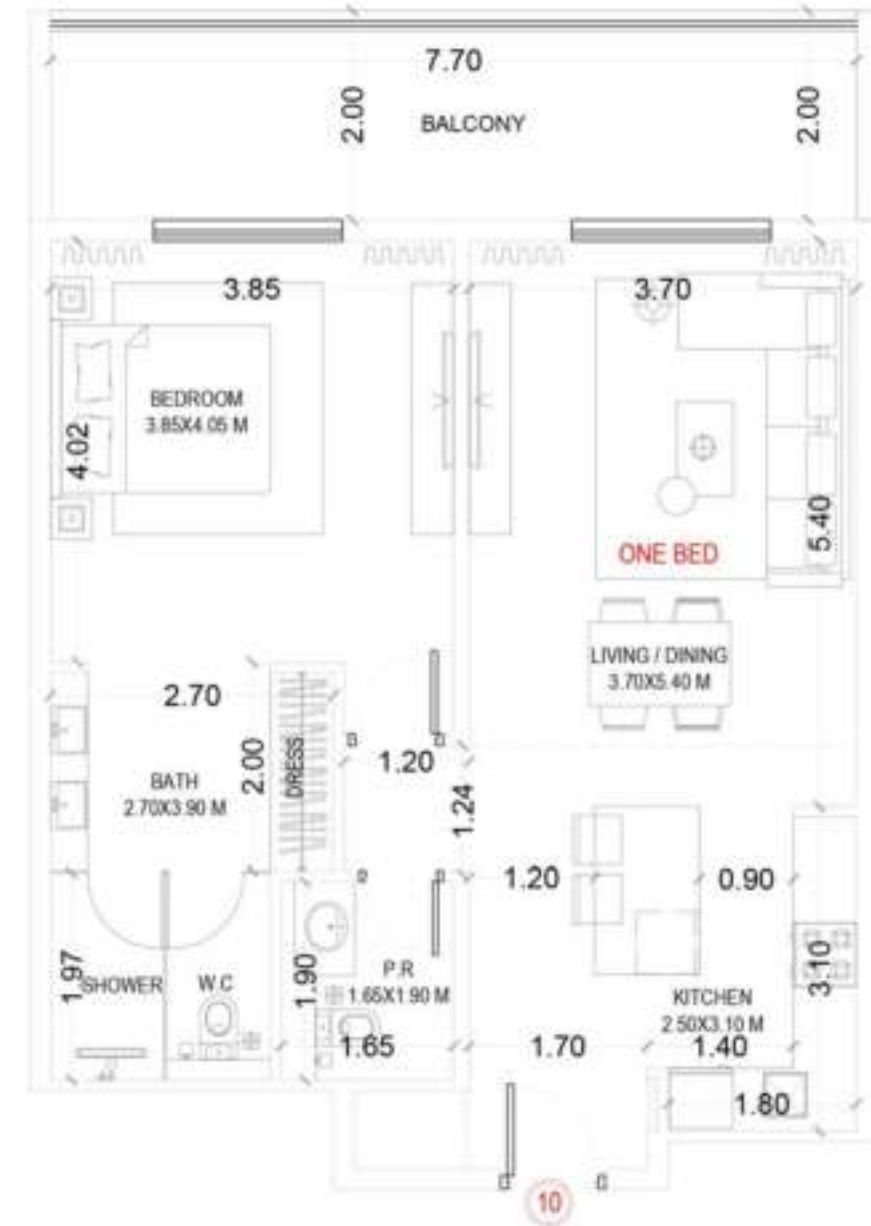

TYPE - 11

ONE BED [904.09 sq.ft - 904.63 sq.ft.]

AREA

CARPET AREA	68.20 SQ.M.	734.12 SQ.FT.
BALCONY	FROM : 15.79 SQ.M. TO : 15.84 SQ.M.	FROM : 169.97 SQ.FT. TO : 170.51 SQ.FT.
TOTAL	FROM : 83.99 SQ.M. TO : 84.04 SQ.M.	FROM : 904.09 SQ.FT. TO : 904.63 SQ.FT.

UNIT NOS:

1010 1108 1210 1308 1410 1508