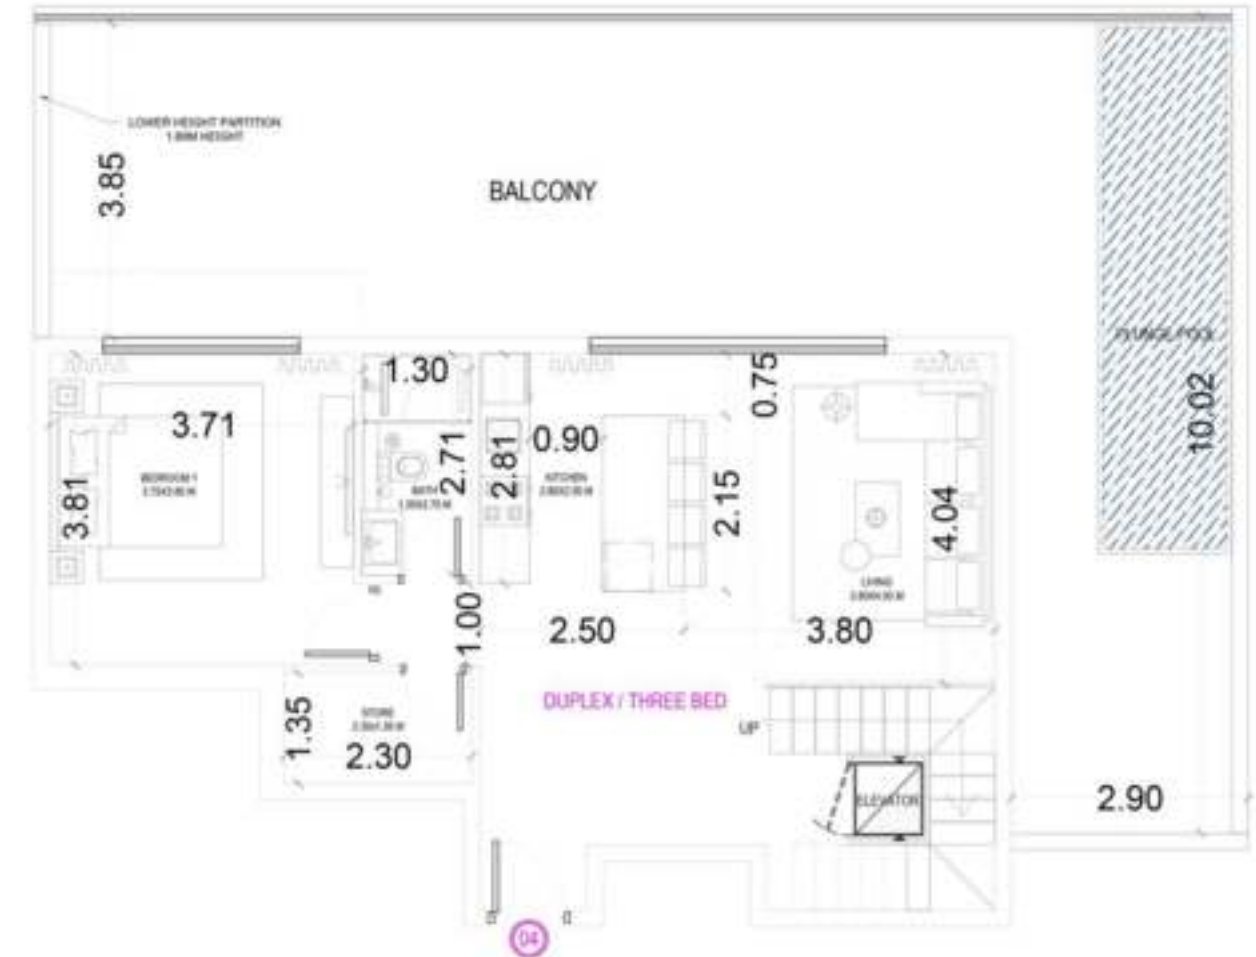

TYPE - 18

DUPLEX / THREE BED

[2207.32 sq.ft. - 2251.02 sq.ft.] - with swimming pool

AREA

CARPET AREA	128.18 SQ.M.	1379.76 SQ.FT.
BALCONY	FROM : 65.40 SQ.M. TO : 70.34 SQ.M.	FROM : 703.98 SQ.FT. TO : 757.16 SQ.FT.
SWIMMING POOL	FROM : 11.48 SQ.M. TO : 10.60 SQ.M.	FROM : 114.10 SQ.FT. TO : 123.57 SQ.FT.
TOTAL	FROM : 205.06 SQ.M. TO : 209.12 SQ.M.	FROM : 2207.32 SQ.FT. TO : 2251.02 SQ.FT.

UNIT NOS:

1604 1606