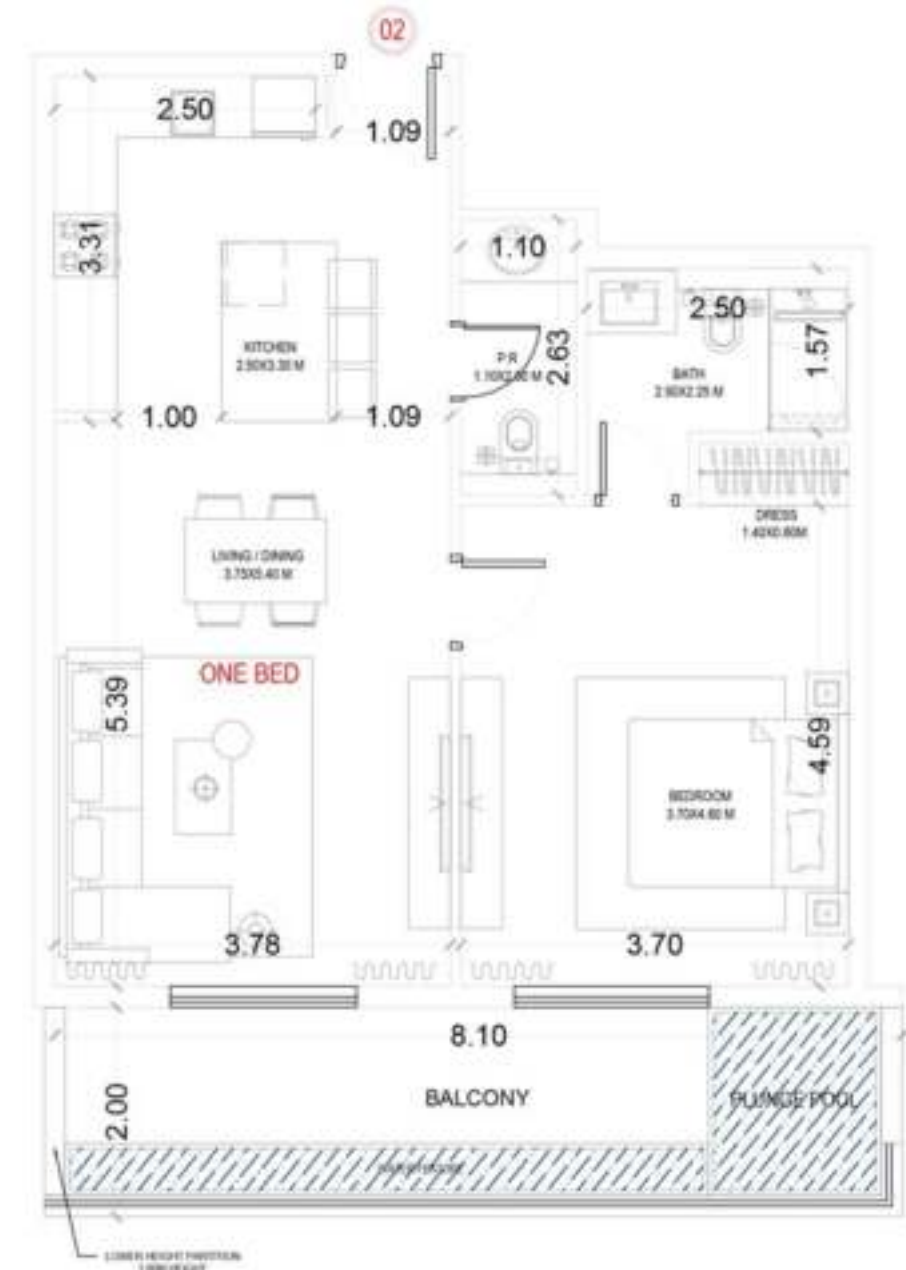

TYPE - 9a

ONE BED [846.39 sq.ft.] - with swimming pool

AREA

CARPET AREA	62.70 SQ.M.	674.92 SQ.FT.
BALCONY	12.49 SQ.M.	134.45 SQ.FT.
SWIMMING POOL	3.44 SQ.M.	37.03 SQ.FT.
TOTAL	78.63 SQ.M.	846.39 SQ.FT.

UNIT NOS:

1202