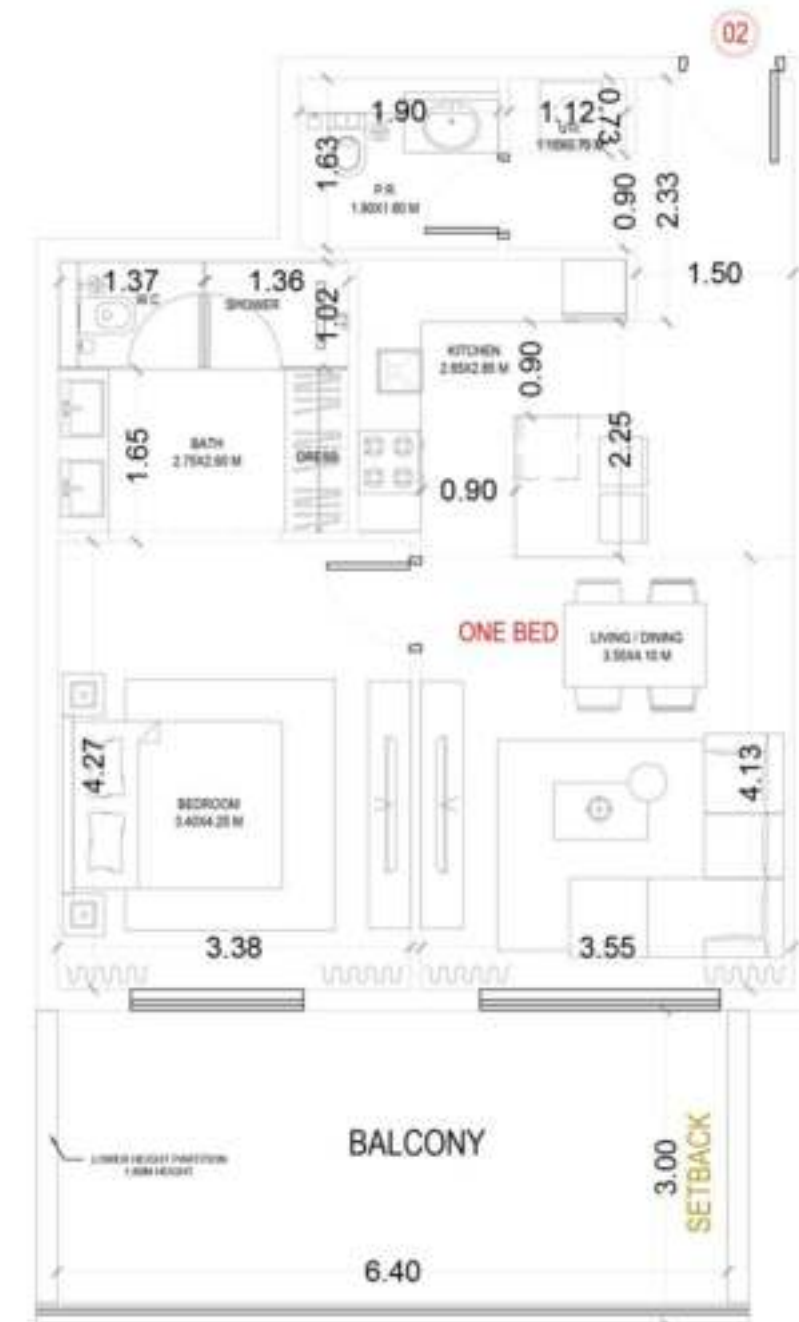

TYPE - 1

STUDIO [400.43 sq.ft - 452.85 sq.ft.]

AREA

CARPET AREA	33.69 SQ.M.	362.65 SQ.FT.
BALCONY	FROM : 3.51 SQ.M. TO : 8.40 SQ.M.	FROM : 37.78 SQ.FT. TO : 90.42 SQ.FT.
TOTAL	FROM : 37.20 SQ.M. TO : 42.07 SQ.M.	FROM : 400.43 SQ.FT. TO : 452.85 SQ.FT.

UNIT NOS:

101	106	201	206	301	306	401	406	501
506	601	606	701	706	801	806	901	906

TYPE - 6

ONE BED [700.22 sq.ft - 875.78 sq.ft.]

AREA

CARPET AREA	60.36 SQ.M.	649.73 SQ.FT.
BALCONY	FROM : 4.69 SQ.M. TO : 21.00 SQ.M.	FROM : 50.48 SQ.FT. TO : 226.05 SQ.FT.
TOTAL	FROM : 65.05 SQ.M. TO : 81.36 SQ.M.	FROM : 700.22 SQ.FT. TO : 875.78 SQ.FT.

UNIT NOS:

102	105	202	205	302	305	402	405	502
505	602	605	702	705	805	902	905	

TYPE - 6a

ONE BED [762.97 sq.ft.] - with swimming pool

AREA

CARPET AREA	60.36 SQ.M.	649.73 SQ.FT.
BALCONY	7.07 SQ.M.	76.10 SQ.FT.
SWIMMING POOL	3.45 SQ.M.	37.14 SQ.FT.
TOTAL	70.88 SQ.M.	762.97 SQ.FT.

UNIT NOS:

802

TYPE - 7

ONE BED [680.62 sq.ft - 908.29 sq.ft.]

AREA

CARPET AREA	59.78 SQ.M.	643.49 SQ.FT.
BALCONY	FROM : 3.45 SQ.M. TO : 24.60 SQ.M.	FROM : 37.14 SQ.FT. TO : 264.80 SQ.FT.
TOTAL	FROM : 63.23 SQ.M. TO : 84.38 SQ.M.	FROM : 680.62 SQ.FT. TO : 908.29 SQ.FT.