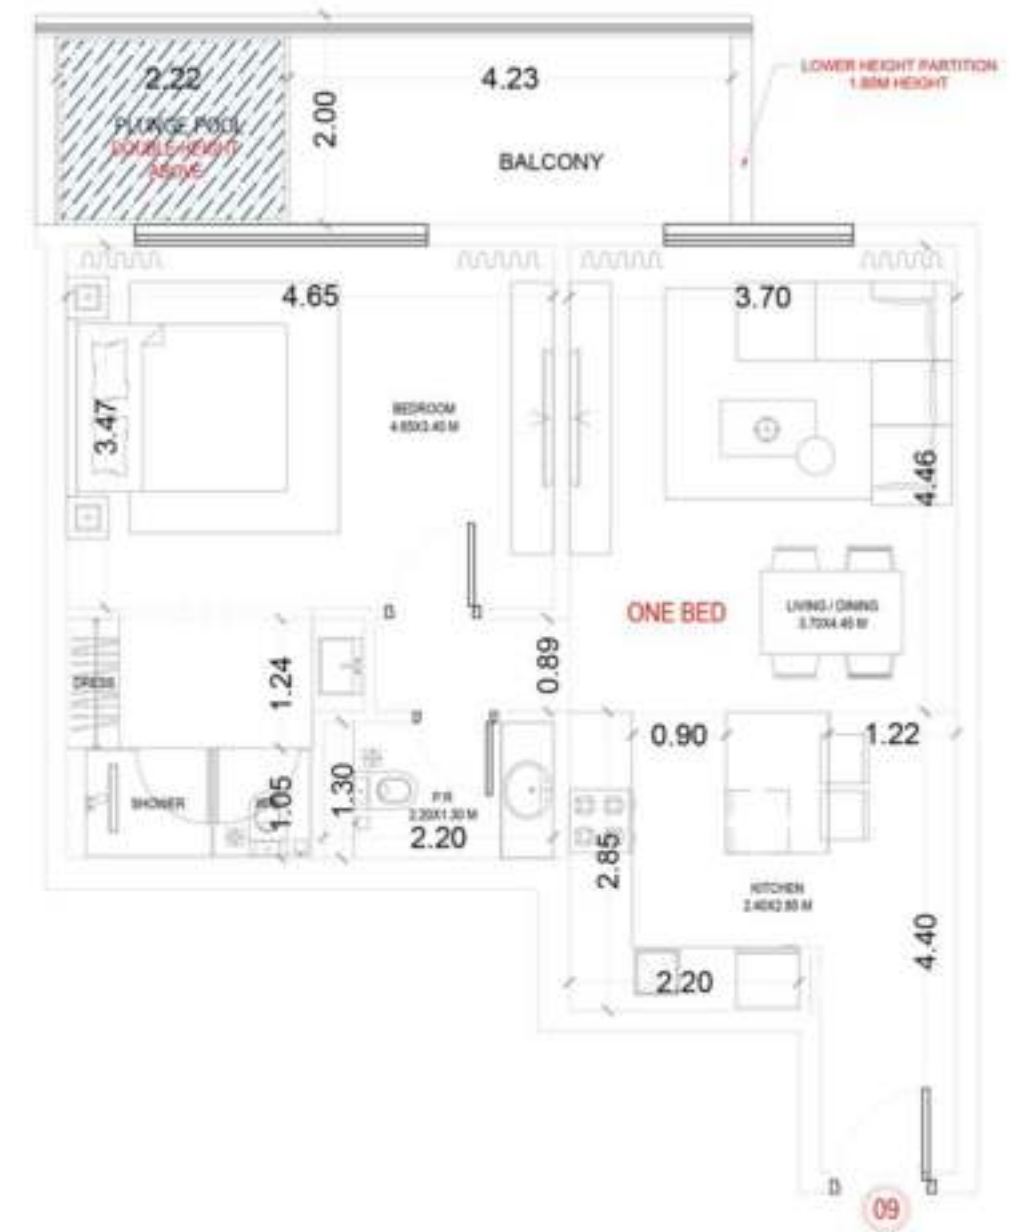

TYPE - 8a

ONE BED [700.11 sq.ft - 869.54 sq.ft.] - with swimming pool

AREA

CARPET AREA	61.05 SQ.M.	657.16 SQ.FT.
BALCONY	FROM : 6.68 SQ.M. TO : 15.15 SQ.M.	FROM : 71.91 SQ.FT. TO : 163.08 SQ.FT.
SWIMMING POOL	FROM : 4.57 SQ.M. TO : 4.65 SQ.M.	FROM : 49.19 SQ.FT. TO : 50.05 SQ.FT.
TOTAL	FROM : 72.31 SQ.M. TO : 80.78 SQ.M.	FROM : 778.36 SQ.FT. TO : 869.54 SQ.FT.

UNIT NOS:

209	211	309	311	509	511
609	611	709	711	811	911