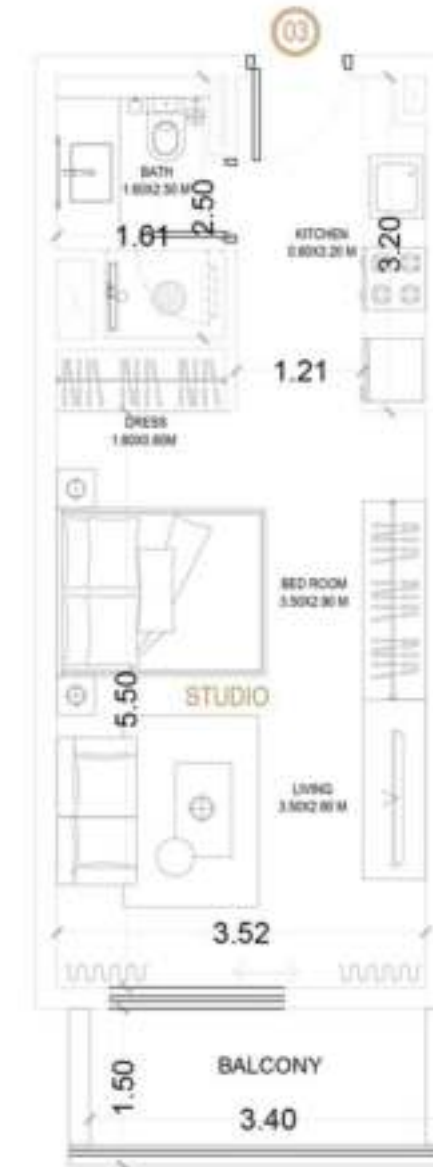

TYPE - 1

STUDIO [400.43 sq.ft - 452.85 sq.ft.]

AREA

CARPET AREA	33.69 SQ.M.	362.65 SQ.FT.
BALCONY	FROM : 3.51 SQ.M. TO : 8.40 SQ.M.	FROM : 37.78 SQ.FT. TO : 90.42 SQ.FT.
TOTAL	FROM : 37.20 SQ.M. TO : 42.07 SQ.M.	FROM : 400.43 SQ.FT. TO : 452.85 SQ.FT.

UNIT NOS:

207	213	307	313	407	413	507	513	607	613	707
713	807	813	907	913	1006	1104	1206	1304	1406	1504

TYPE - 2

STUDIO [401.61 sq.ft - 452.96 sq.ft.]

AREA

CARPET AREA	34.38 SQ.M.	370.08 SQ.FT.
BALCONY	FROM : 2.93 SQ.M. TO : 7.71 SQ.M.	FROM : 31.54 SQ.FT. TO : 82.99 SQ.FT.
TOTAL	FROM : 37.31 SQ.M. TO : 42.08 SQ.M.	FROM : 401.61 SQ.FT. TO : 452.96 SQ.FT.

UNIT NOS:

208	212	308	312	408	412	508	512	608	612	708
712	808	812	908	912	1007	1105	1207	1305	1407	1505

TYPE - 3

STUDIO [408.72 sq.ft - 427.02 sq.ft.]

AREA

CARPET AREA	32.95 SQ.M.	354.68 SQ.FT.
BALCONY	FROM : 5.02 SQ.M. TO : 6.72 SQ.M.	FROM : 54.04 SQ.FT. TO : 72.34 SQ.FT.
TOTAL	FROM : 37.97 SQ.M. TO : 39.67 SQ.M.	FROM : 408.72 SQ.FT. TO : 427.02 SQ.FT.

UNIT NOS:

1003 1102 1203 1302 1502

TYPE - 3a

STUDIO [427.02 sq.ft.] - with swimming pool

AREA

CARPET AREA	32.95 SQ.M.	354.68 SQ.FT.
BALCONY	3.27 SQ.M.	35.20 SQ.FT.
SWIMMING POOL	3.45 SQ.M.	37.14 SQ.FT.
TOTAL	39.67 SQ.M.	427.02 SQ.FT.