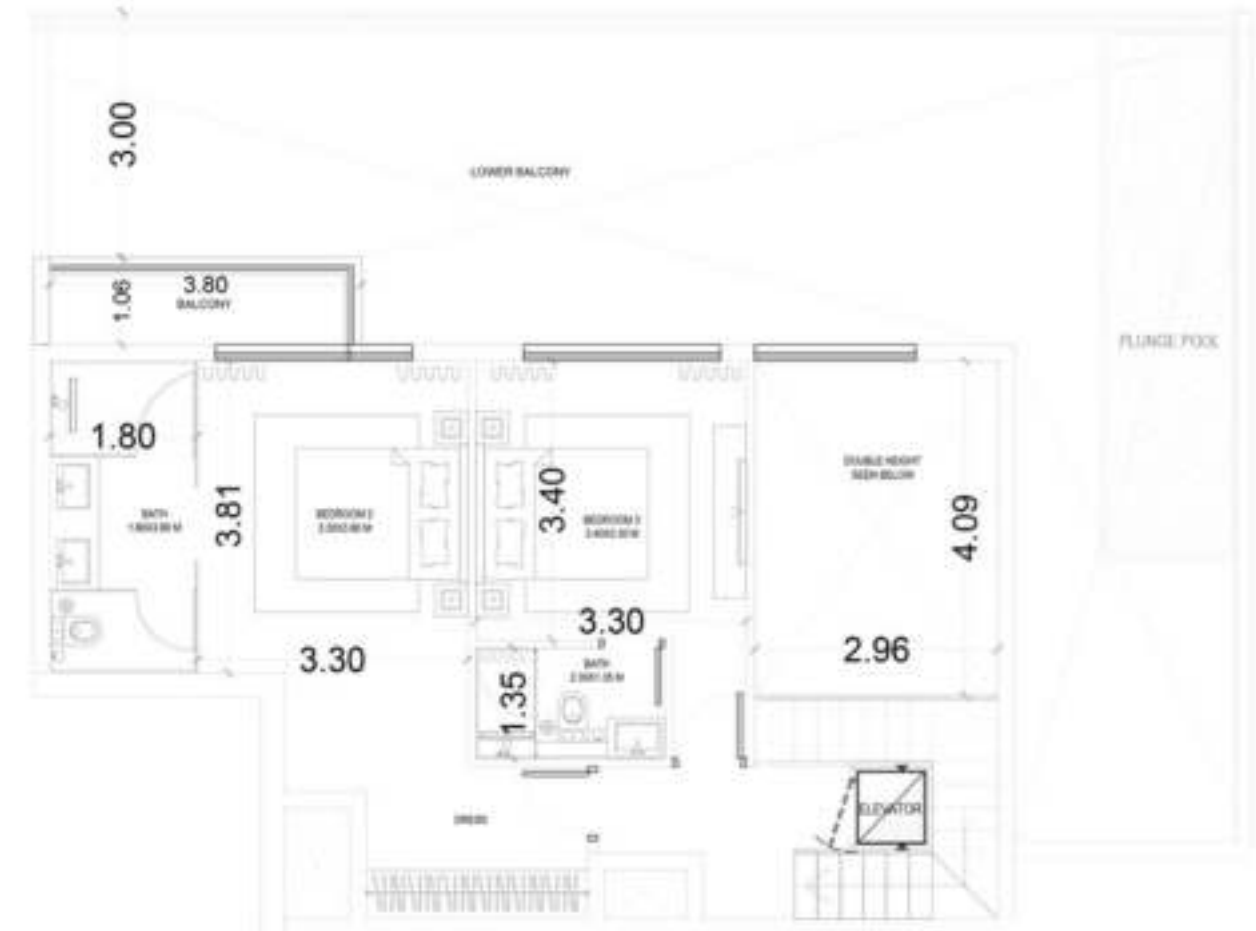

TYPE - 18

DUPLEX / THREE BED

[2207.32 sq.ft. - 2251.02 sq.ft.] - with swimming pool

AREA

CARPET AREA	128.18 SQ.M.	1379.76 SQ.FT.
BALCONY	FROM : 65.40 SQ.M. TO : 70.34 SQ.M.	FROM : 703.98 SQ.FT. TO : 757.16 SQ.FT.
SWIMMING POOL	FROM : 11.48 SQ.M. TO : 10.60 SQ.M.	FROM : 114.10 SQ.FT. TO : 123.57 SQ.FT.
TOTAL	FROM : 205.06 SQ.M. TO : 209.12 SQ.M.	FROM : 2207.32 SQ.FT. TO : 2251.02 SQ.FT.

UNIT NOS:

1604 1606