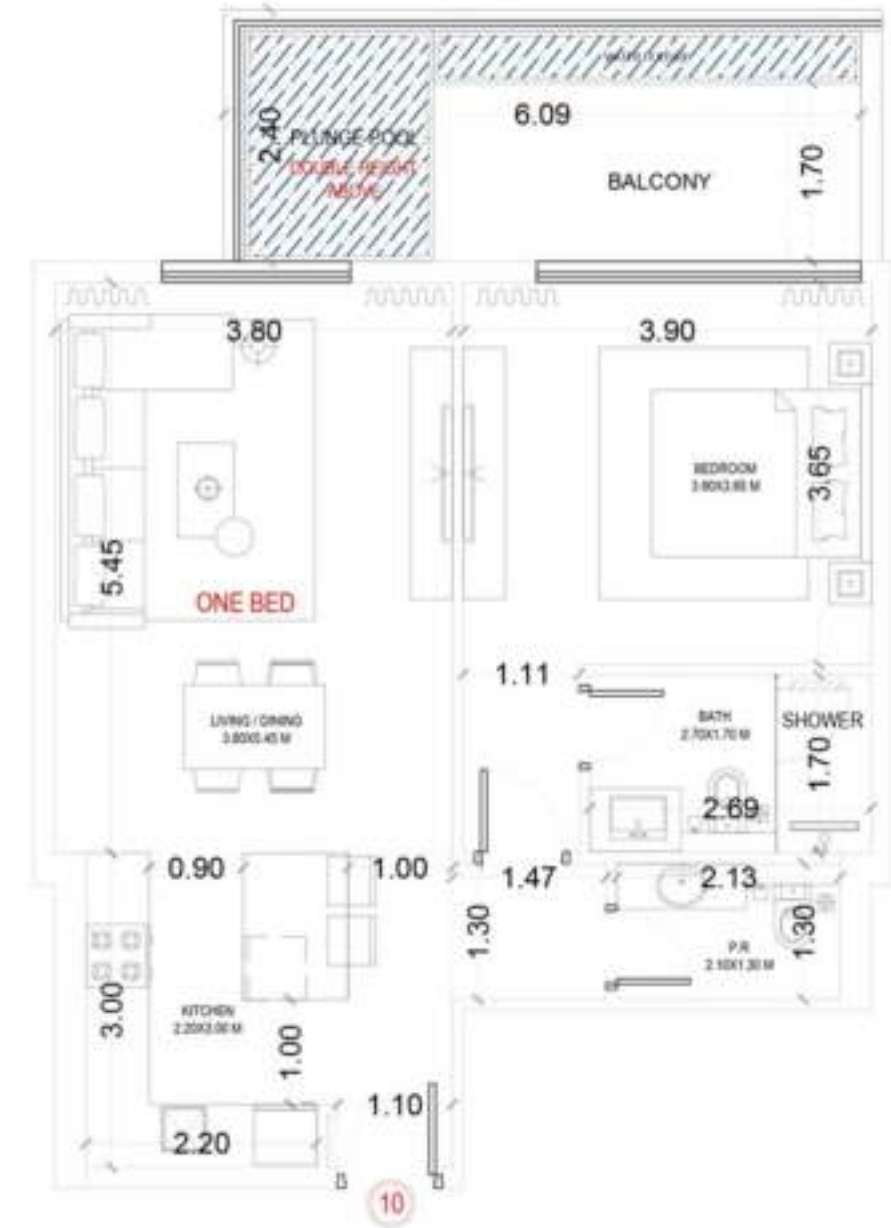

UNIT NOS:

310 510 710 910

TYPE - 10a

ONE BED [750.16 sq.ft - 837.36 sq.ft.] - with swimming pool

AREA

CARPET AREA	61.30 SQ.M.	659.85 SQ.FT.
BALCONY	FROM : 4.71 SQ.M. TO : 12.84 SQ.M.	FROM : 50.70 SQ.FT. TO : 138.21 SQ.FT.
SWIMMING POOL	FROM : 3.68 SQ.M. TO : 4.49 SQ.M.	FROM : 39.61 SQ.FT. TO : 48.33 SQ.FT.
TOTAL	FROM : 69.69 SQ.M. TO : 77.82 SQ.M.	FROM : 750.16 SQ.FT. TO : 837.67 SQ.FT.

UNIT NOS:

210 410 610 810

TYPE - 11

ONE BED [904.09 sq.ft - 904.63 sq.ft.]

AREA

CARPET AREA	68.20 SQ.M.	734.12 SQ.FT.
BALCONY	FROM : 15.79 SQ.M. TO : 15.84 SQ.M.	FROM : 169.97 SQ.FT. TO : 170.51 SQ.FT.
TOTAL	FROM : 83.99 SQ.M. TO : 84.04 SQ.M.	FROM : 904.09 SQ.FT. TO : 904.63 SQ.FT.