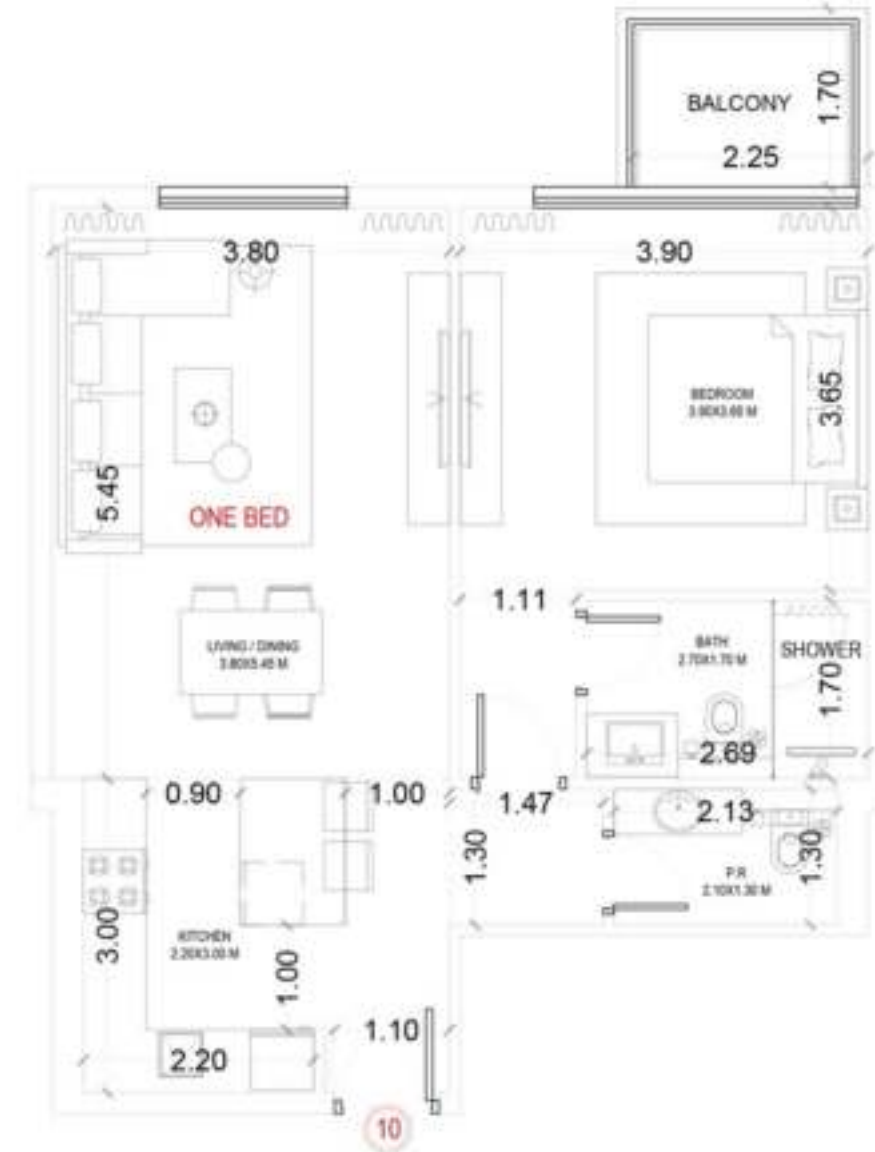

TYPE - 10

ONE BED [700.11 sq.ft - 774.49 sq.ft.]

AREA

CARPET AREA	61.30 SQ.M.	659.85 SQ.FT.
BALCONY	FROM : 3.74 SQ.M. TO : 10.65 SQ.M.	FROM : 40.26 SQ.FT. TO : 114.64 SQ.FT.
TOTAL	FROM : 65.04 SQ.M. TO : 71.95 SQ.M.	FROM : 700.11 SQ.FT. TO : 774.49 SQ.FT.

UNIT NOS:

310 510 710 910