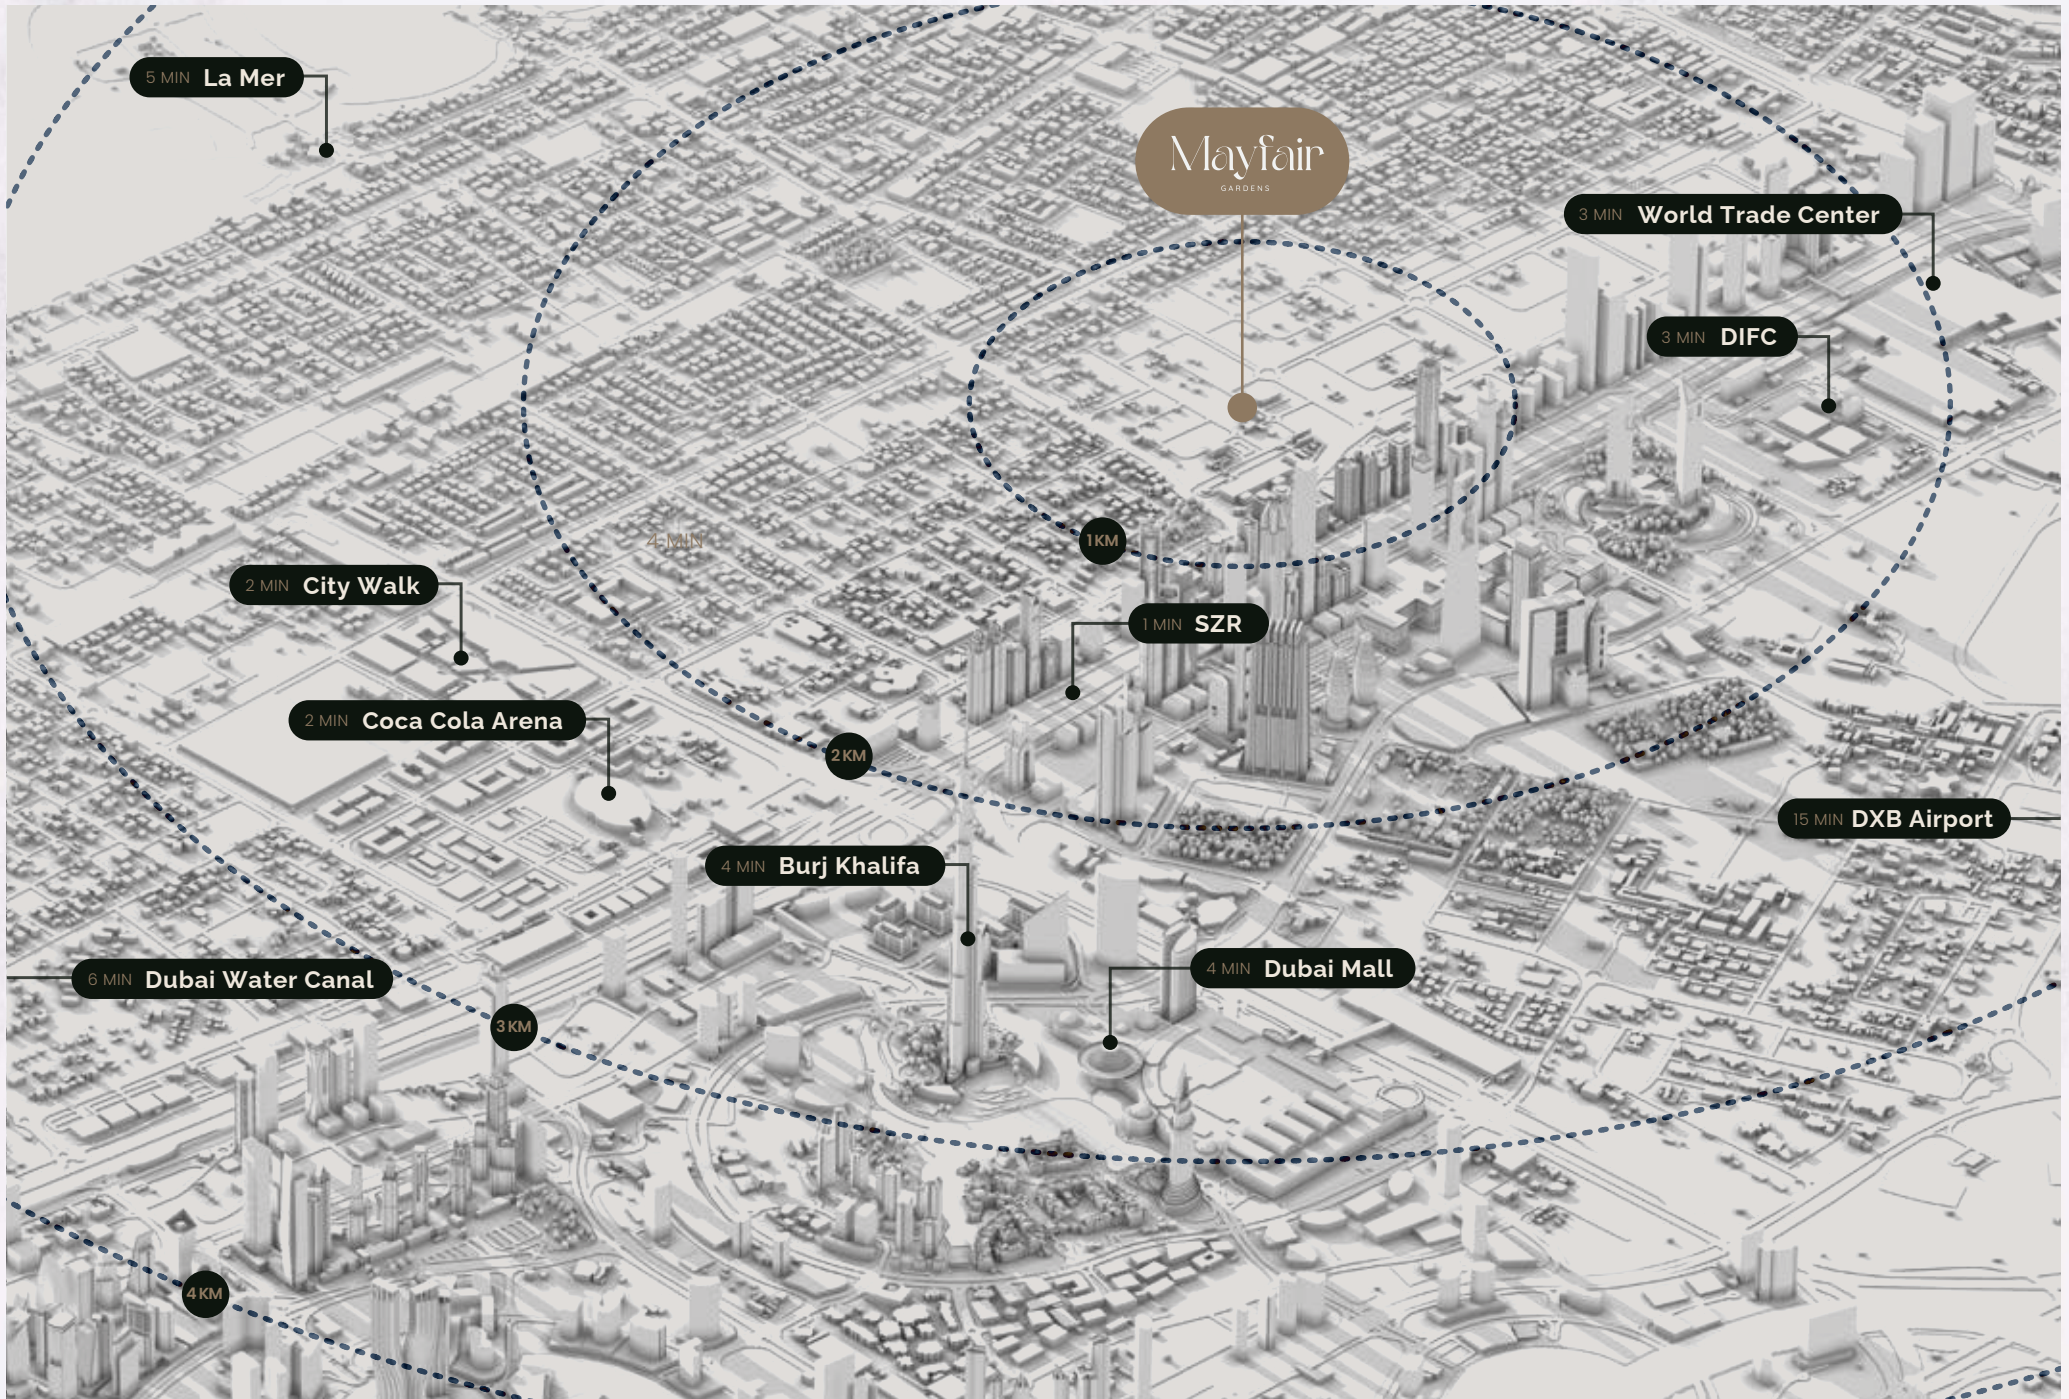

# LUXURY LIVING

Mayfair Gardens by Majid redefines luxury living in Dubai's Jumeirah Garden City. Ideally located in the city's core, this development is just moments away from renowned attractions like the Museum of the Future, Burj Khalifa, Dubai Mall, and Jumeirah Beach, offering residents an unmatched level of convenience.

# THE LOCATION

Mayfair  
GARDENS

5 MIN La Mer

Mayfair  
GARDENS

3 MIN World Trade Center

3 MIN DIFC

2 MIN City Walk

2 MIN Coca Cola Arena

15 MIN DXB Airport

4 MIN Burj Khalifa

4 MIN Dubai Mall

6 MIN Dubai Water Canal

1 KM

1 MIN SZR

2 KM

3 KM