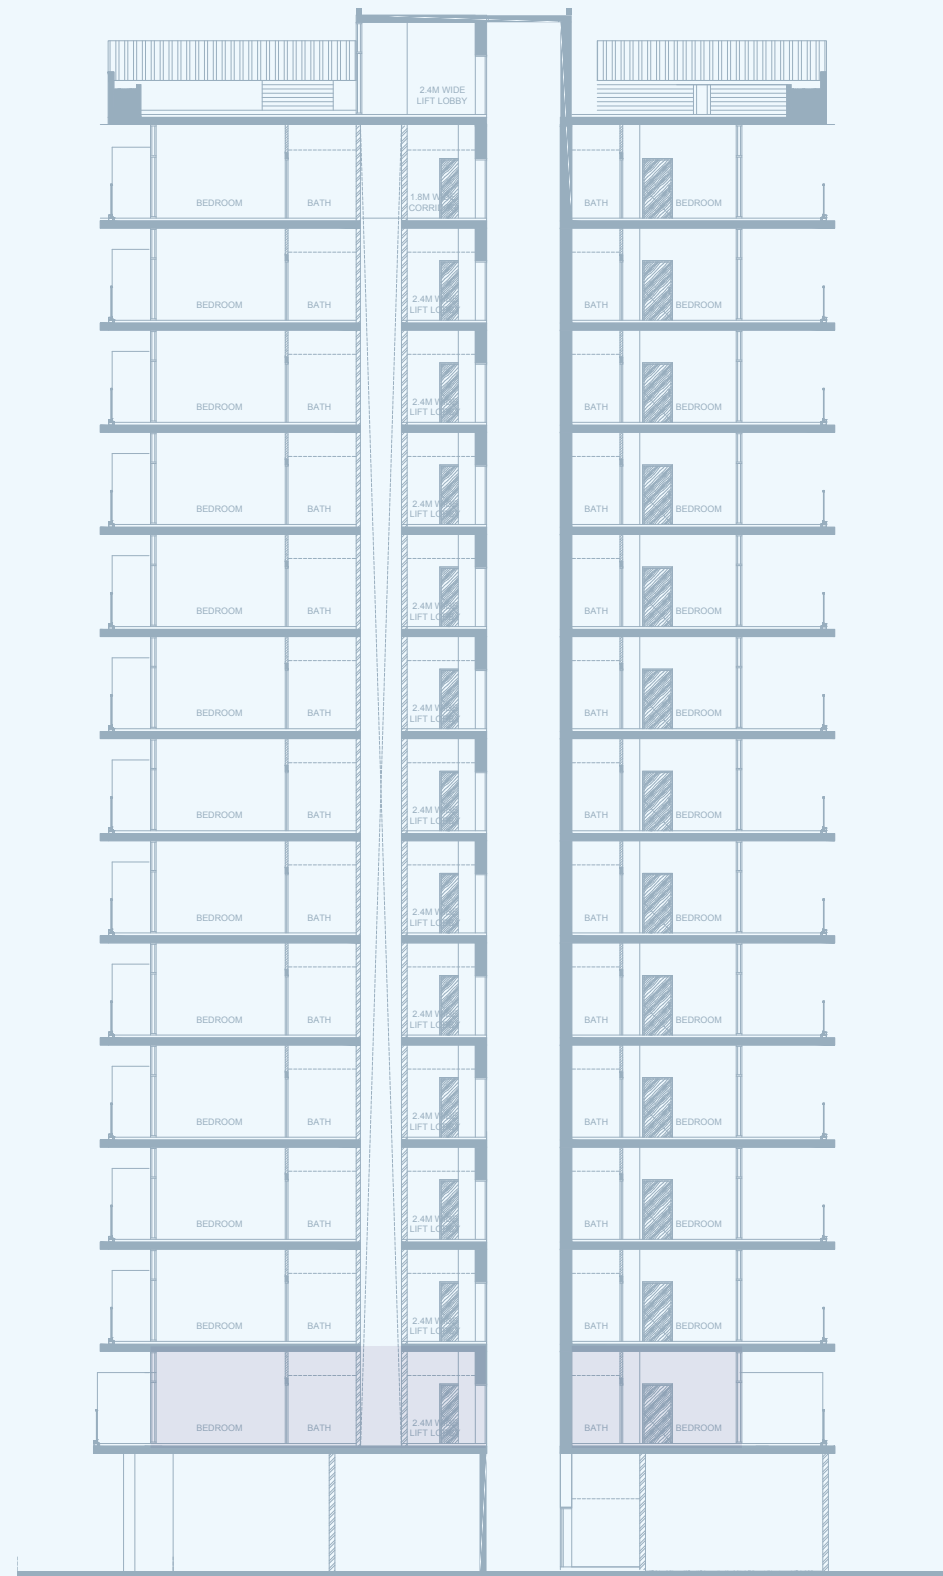

FLOOR PLANS

COVE  
EDITION  
BY IMTIAZ

**IMTIAZ**

## COVE EDITION BY IMTIAZ

- STUDIO
- 1 BEDROOM
- 2 BEDROOM

## 1<sup>ST</sup> FLOOR

## COVE EDITION BY IMTIAZ

- STUDIO
- 1 BEDROOM
- 2 BEDROOM
- POOL

2<sup>ND</sup> TO 13<sup>TH</sup> FLOOR