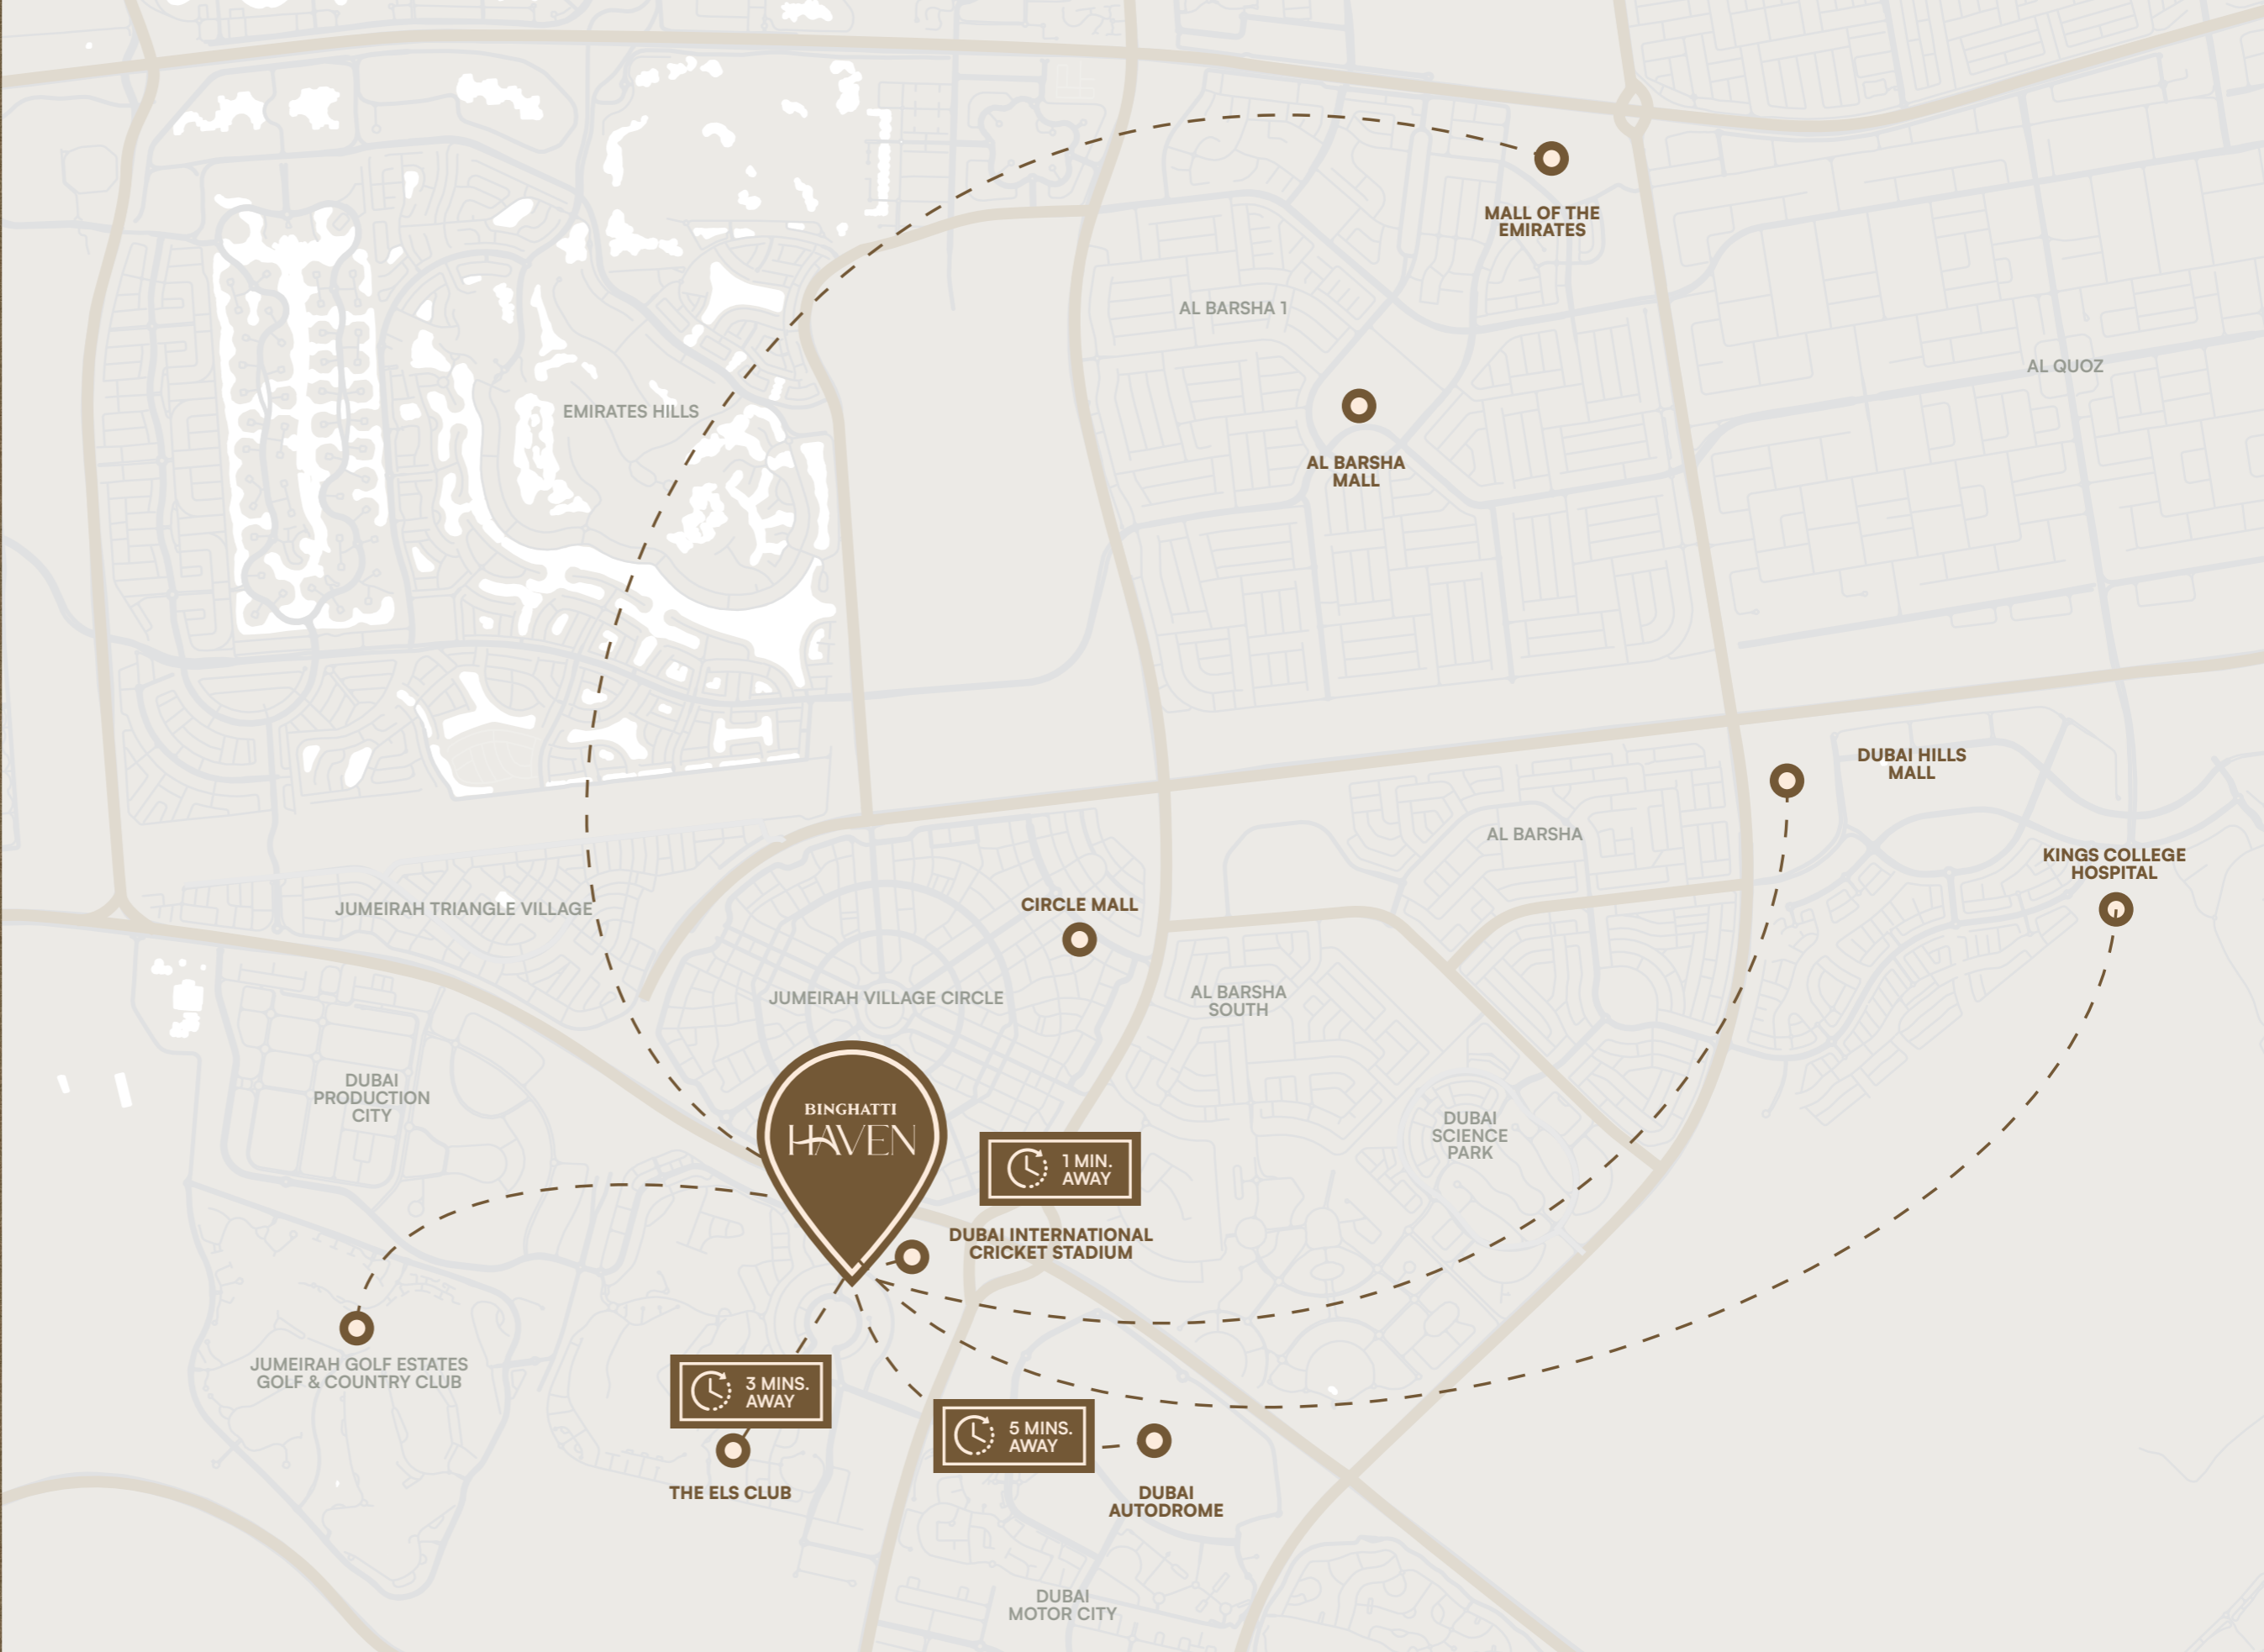

# Inside the court, Here and Now

Haven enjoys a strategic location in Dubai Sports City, with easy access to major road networks and public transportation. Explore the city's vibrant charm, from the iconic Burj Khalifa to the tranquil shores of Dubai Marina, all within effortless reach.

DUBAI AUTODROME

DUBAI INTERNATIONAL CRICKET STADIUM

THE ELS CLUB  
DUBAI SPORTS CITY

MALL OF THE EMIRATES

KINGS COLLEGE HOSPITAL

DUBAI HILLS MALL