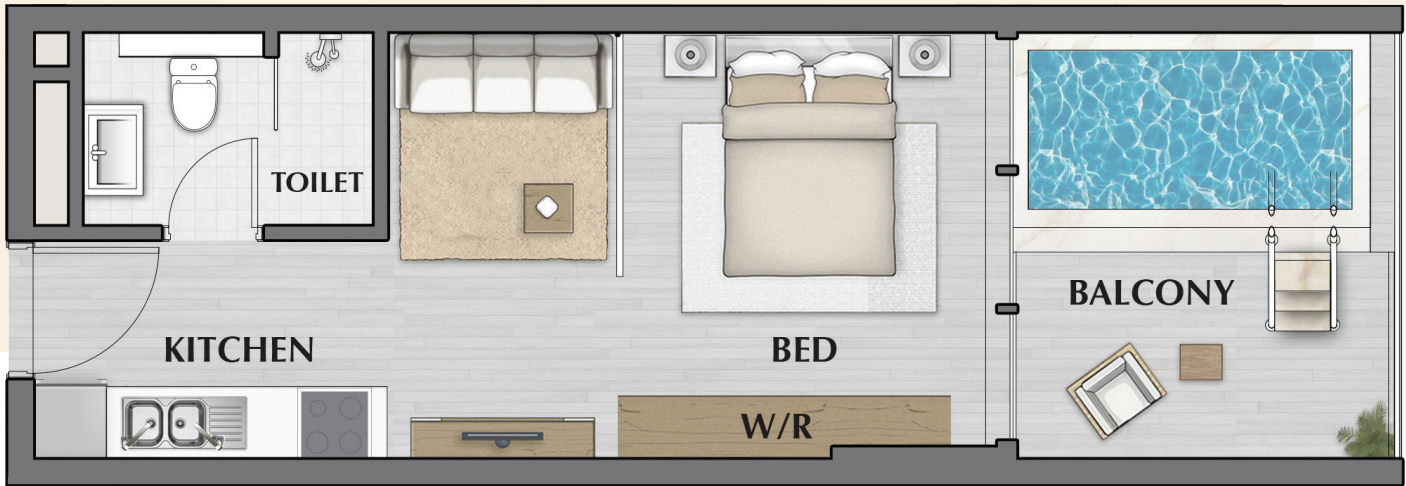

EMPIRE

DEVELOPMENTS

EMPIRE *estates*

CROWNED LIVING AT
ARJAN
DUBAI

STUDIO APARTMENT SIZE: 443.55 SQ.FT.

EMPIRE DEVELOPMENTS
BY EMPIRE ESTATES

EMPIRE
DEVELOPMENTS

DISCLAIMER