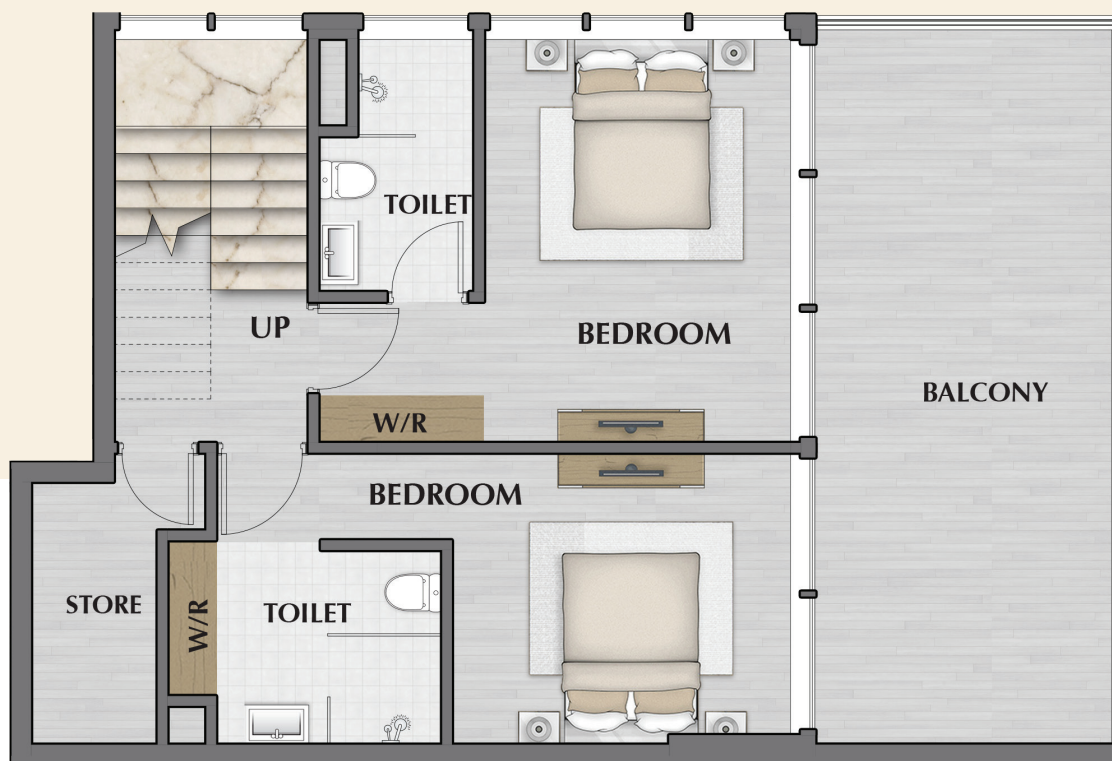

EMPIRE *estates*

CROWNED LIVING AT
ARJAN
DUBAI

2 BEDROOM DUPLEX APARTMENT SIZE: 2137.48 SQ.FT.

EMPIRE DEVELOPMENTS
BY EMPIRE ESTATES

TYPE F LOWER

EMPIRE
DEVELOPMENTS

DISCLAIMER

1. ALL DIMENSIONS ARE IN IMPERIAL AND METRIC, AND MEASURED FROM FINISH TO FINISH EXCLUDING CONSTRUCTION TOLERANCES. 2. ALL MATERIALS, DIMENSIONS, AND DRAWINGS ARE APPROXIMATE ONLY. 3. INFORMATION IS SUBJECT TO CHANGE WITHOUT NOTICE, AT DEVELOPER'S ABSOLUTE DISCRETION. 4. ACTUAL AREA MAY VARY FROM THE STATED AREA. 5. DRAWINGS NOT TO SCALE.

EMPIRE estates

CROWNED LIVING AT
ARJAN
DUBAI

2 BEDROOM DUPLEX APARTMENT SIZE: 2137.48 SQ.FT.

EMPIRE DEVELOPMENTS
BY EMPIRE ESTATES

TYPE F UPPER

EMPIRE
DEVELOPMENTS

DISCLAIMER

1. ALL DIMENSIONS ARE IN IMPERIAL AND METRIC, AND MEASURED FROM FINISH TO FINISH EXCLUDING CONSTRUCTION TOLERANCES. 2. ALL MATERIALS, DIMENSIONS, AND DRAWINGS ARE APPROXIMATE ONLY. 3. INFORMATION IS SUBJECT TO CHANGE WITHOUT NOTICE, AT DEVELOPER'S ABSOLUTE DISCRETION. 4. ACTUAL AREA MAY VARY FROM THE STATED AREA. 5. DRAWINGS NOT TO SCALE.