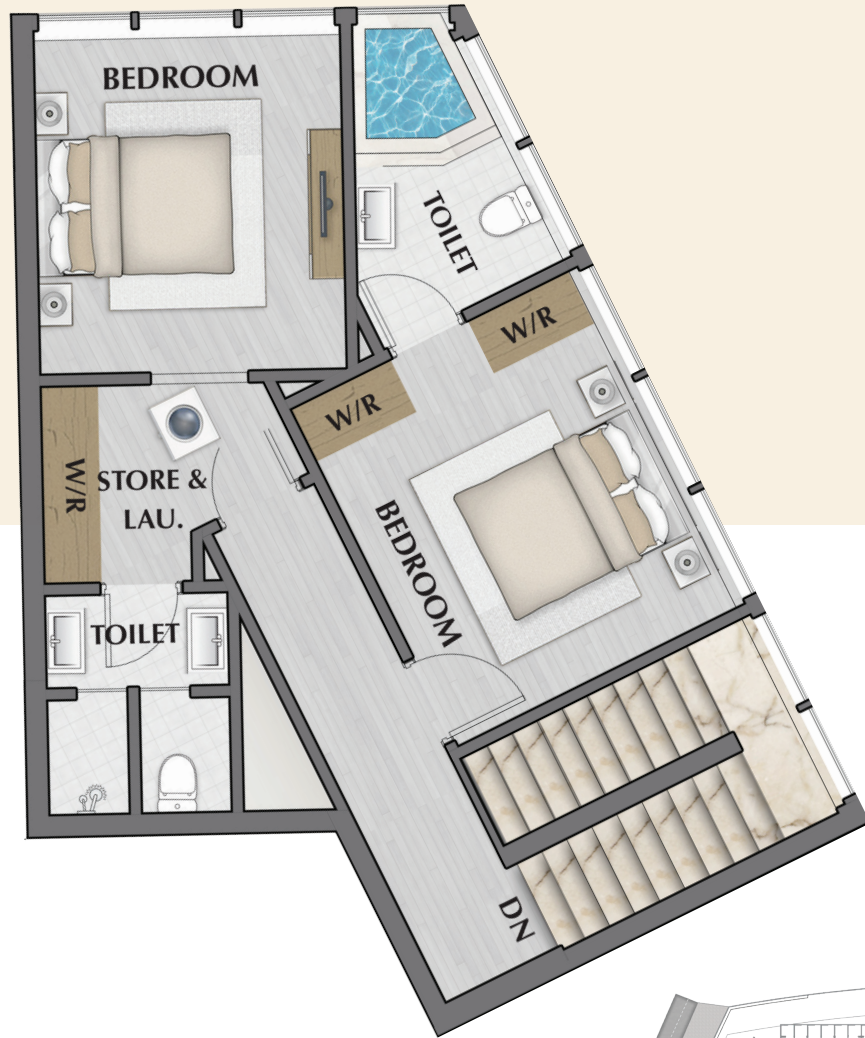

EMPIRE estates

CROWNED LIVING AT
ARJAN
DUBAI

2 BEDROOM DUPLEX APARTMENT SIZE: 1639.68 SQ.FT.

EMPIRE DEVELOPMENTS
BY
EMPIRE ESTATES

TYPE B UPPER