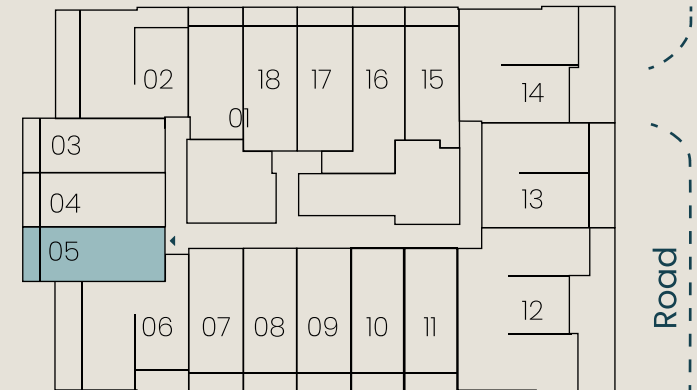

04

Studio

Unit Details

Unit Series : 04

Unit Type : Studio

Size: 408.92 sqft

05

Studio

Unit Details

Unit Series : 05

Unit Type : Studio

Size: 408.71 sqft

06

1 Bed room

Unit Details

Unit Series : 06