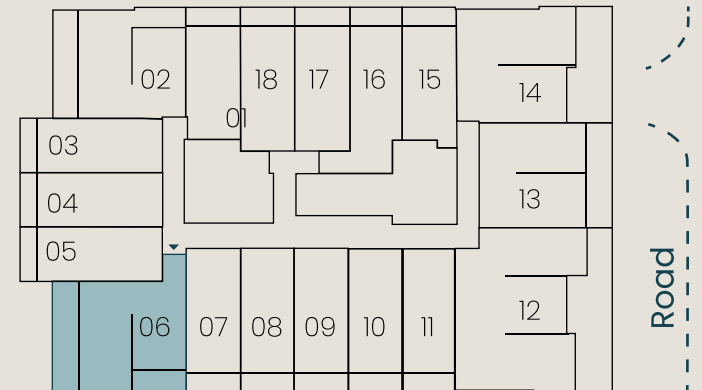

06

1 Bed room

Unit Details

Unit Series : 06

Unit Type : 1 Bed Room

Size: 814.18 sqft