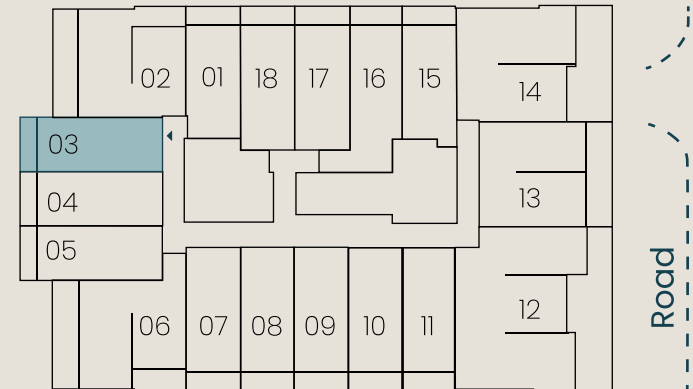

Unit Details

Unit Series : 01

Unit Type : Studio

Size 397.19 sqft

02

1 Bed Room

Unit Details

Unit Series : 02

Unit Type : 1 Bed Room

Size: 772.42 Sqft

03

Studio

Unit Details

Unit Series : 02

Unit Type : Studio

Size: 409.14 sqft