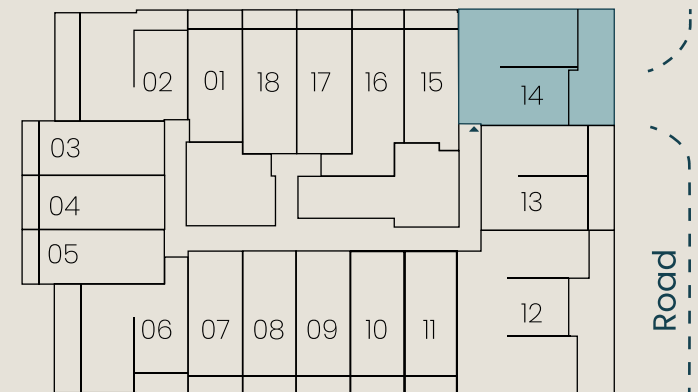

14

1 Bed Room

Unit Details

Unit Series : 14

Unit Type : 1 Bed Room

Size: 939.69 sqft - 967.68 sqft