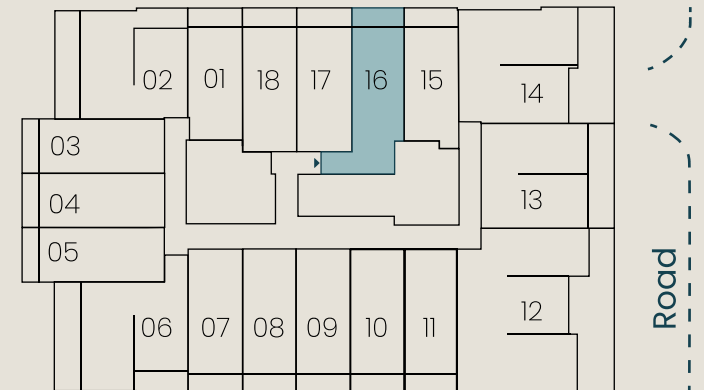

16

Studio

Unit Details

Unit Series : 16

Unit Type : Studio

Size: 520.00 sqft

17

Studio