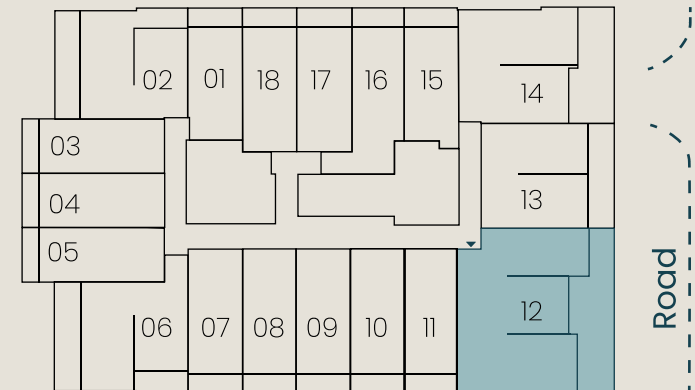

12

2 Bed Room

Unit Details

Unit Series : 12

Unit Type : 2 Bed Room

Size: 1346.89 sqft - 1347.96 sqft

13

1 Bed Room