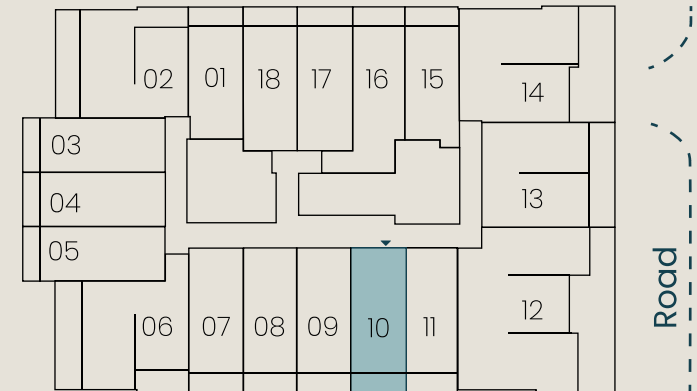

10

Studio

Unit Details

Unit Series : 10

Unit Type : Studio

Size: 408.38 sqft