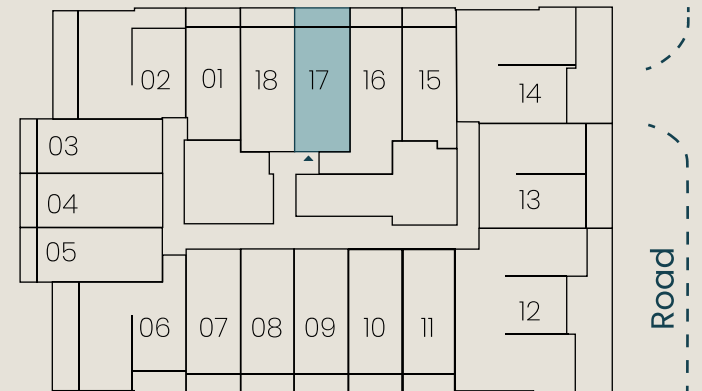

Unit Details

Unit Series : 17

Unit Type : Studio

Size: 405.58 sqft