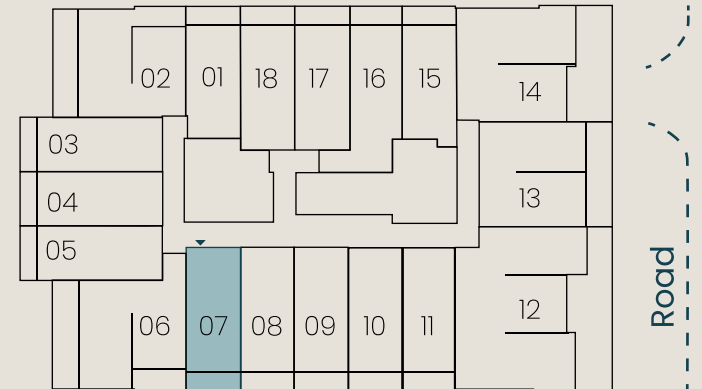

Unit Type : 1 Bed Room

Size: 814.18 sqft

07

Studio

Unit Details

Unit Series : 07

Unit Type : Studio

Size: 408.38 sqft

08

Studio

Unit Details

Unit Series : 08

Unit Type : Studio

Size: 406.55 sqft - 406.66 sqft

09

Studio