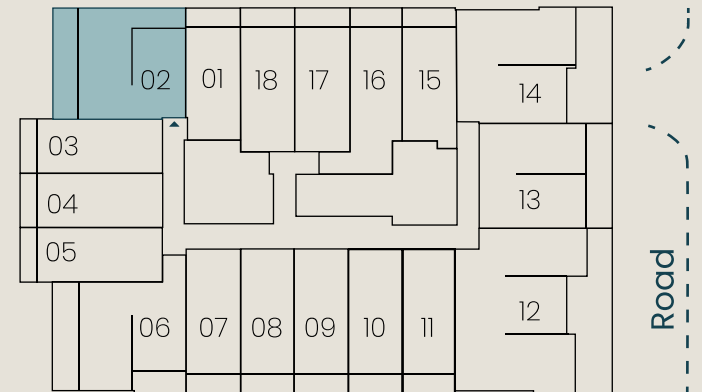

Unit Details

Unit Series : 01

Unit Type : Studio

Size 397.19 sqft

02

1 Bed Room

Unit Details

Unit Series : 02

Unit Type : 1 Bed Room

Size: 772.42 Sqft

03

Studio

Unit Details

Unit Series : 02

Unit Type : Studio

Size: 409.14 sqft

04

Studio

Unit Details

Unit Series : 04

Unit Type : Studio

Size: 408.92 sqft

05

Studio