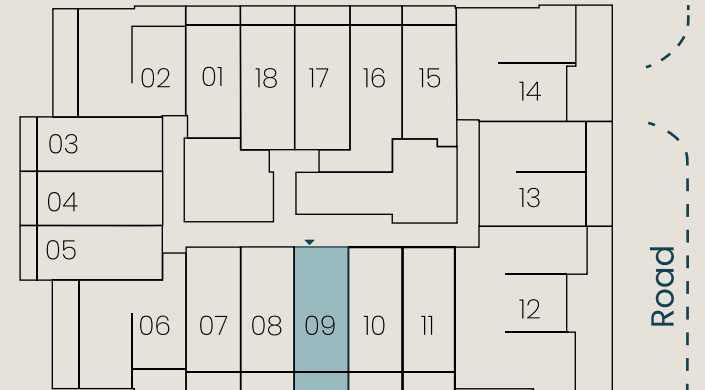

09

Studio

Unit Details

Unit Series : 09

Unit Type : Studio

Size: 406.66 sqft