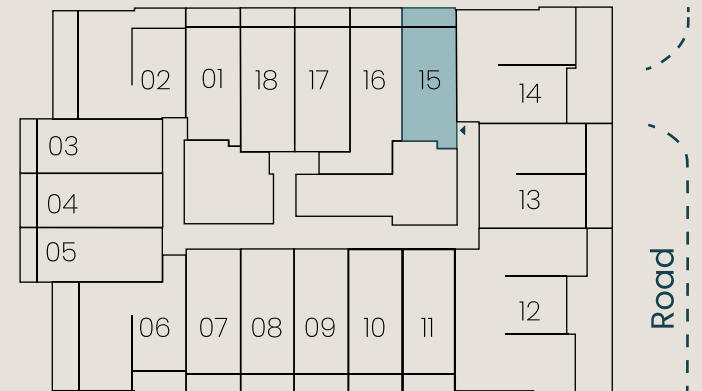

Unit Type : 1 Bed Room

Size: 939.69 sqft - 967.68 sqft

15

Studio

Unit Details

Unit Series : 15

Unit Type : Studio

Size: 400.53 sqft