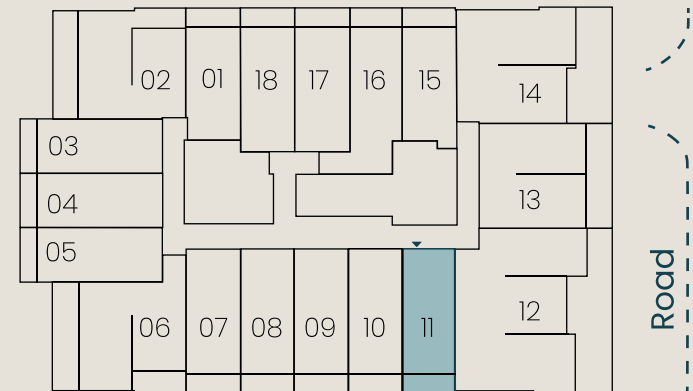

Unit Type : Studio

Size: 408.38 sqft

11

Studio

Unit Details

Unit Series : 11

Unit Type : Studio

Size: 404.51 sqft

12

2 Bed Room

Unit Details

Unit Series : 12

Unit Type : 2 Bed Room

Size: 1346.89 sqft - 1347.96 sqft

13

1 Bed Room