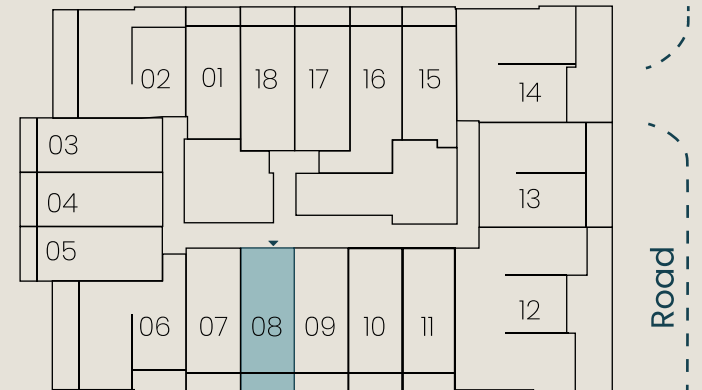

08

Studio

Unit Details

Unit Series : 08

Unit Type : Studio

Size: 406.55 sqft - 406.66 sqft

09

Studio