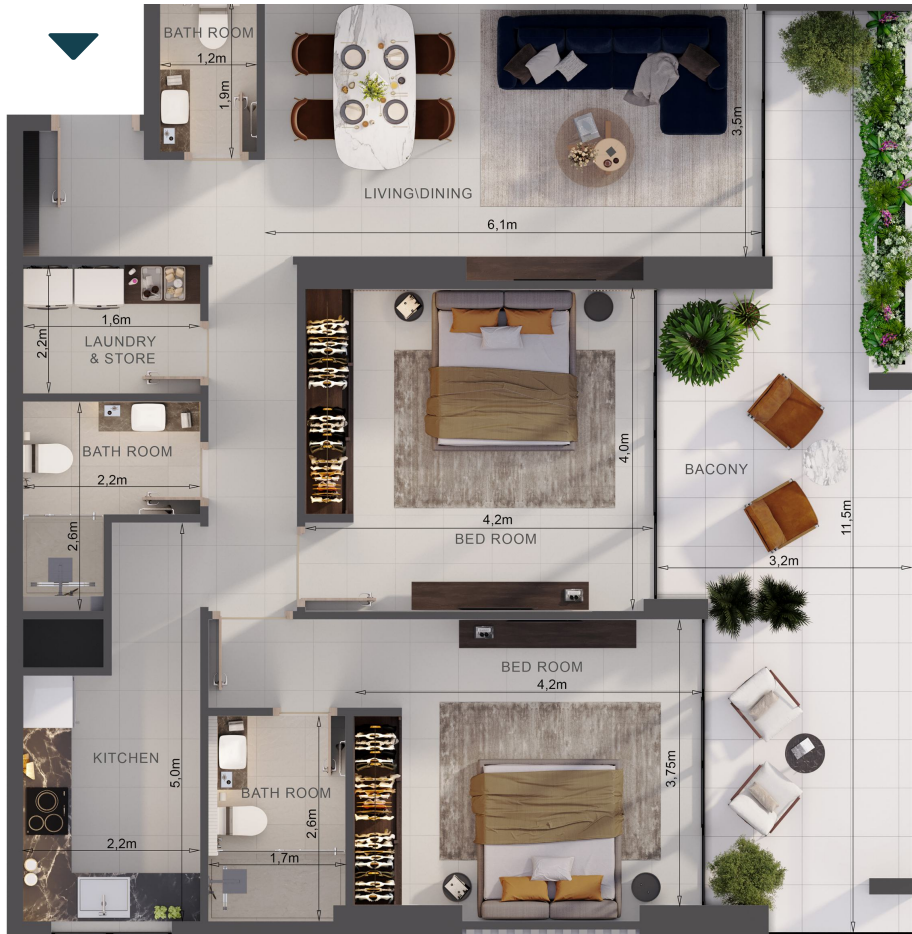

12

2 Bed Room

Unit Details

Unit Series : 12

Unit Type : 2 Bed Room

Size: 1346.89 sqft - 1347.96 sqft

13

1 Bed Room