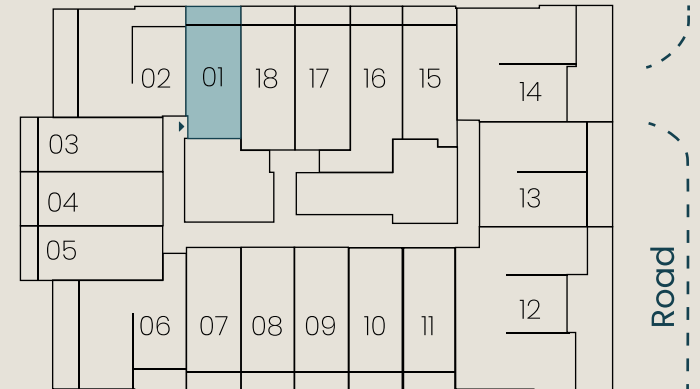

OASIS LOFTS

BY

UNIESTATE

Floor Plans

Floor Plate

1-9 Floors

01

Studio

Unit Details

Unit Series : 01

Unit Type : Studio

Size 397.19 sqft

02

1 Bed Room

Unit Details

Unit Series : 02

Unit Type : 1 Bed Room

Size: 772.42 Sqft

03

Studio

Unit Details

Unit Series : 02

Unit Type : Studio

Size: 409.14 sqft

04

Studio

Unit Details

Unit Series : 04

Unit Type : Studio

Size: 408.92 sqft

05

Studio