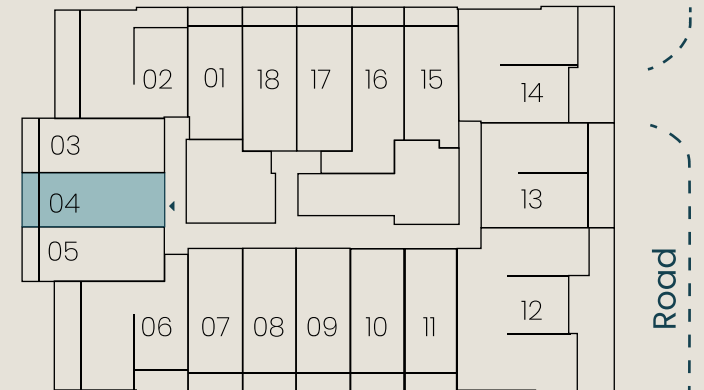

04

Studio

Unit Details

Unit Series : 04

Unit Type : Studio

Size: 408.92 sqft

05

Studio

Unit Details

Unit Series : 05

Unit Type : Studio

Size: 408.71 sqft

06

1 Bed room

Unit Details

Unit Series : 06