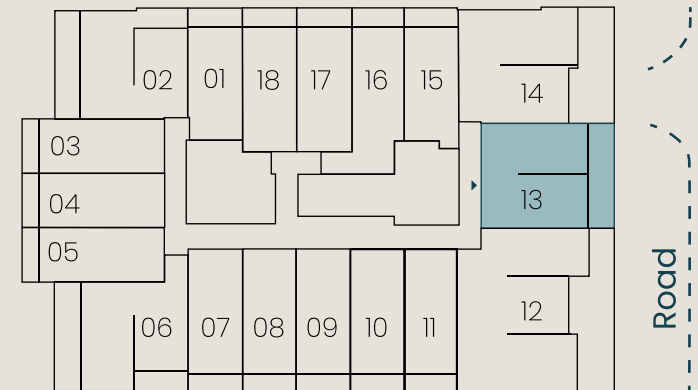

13

1 Bed Room

Unit Details

Unit Series : 13

Unit Type : 1 Bed Room

Size: 722.90 sqft - 750.89 sqft