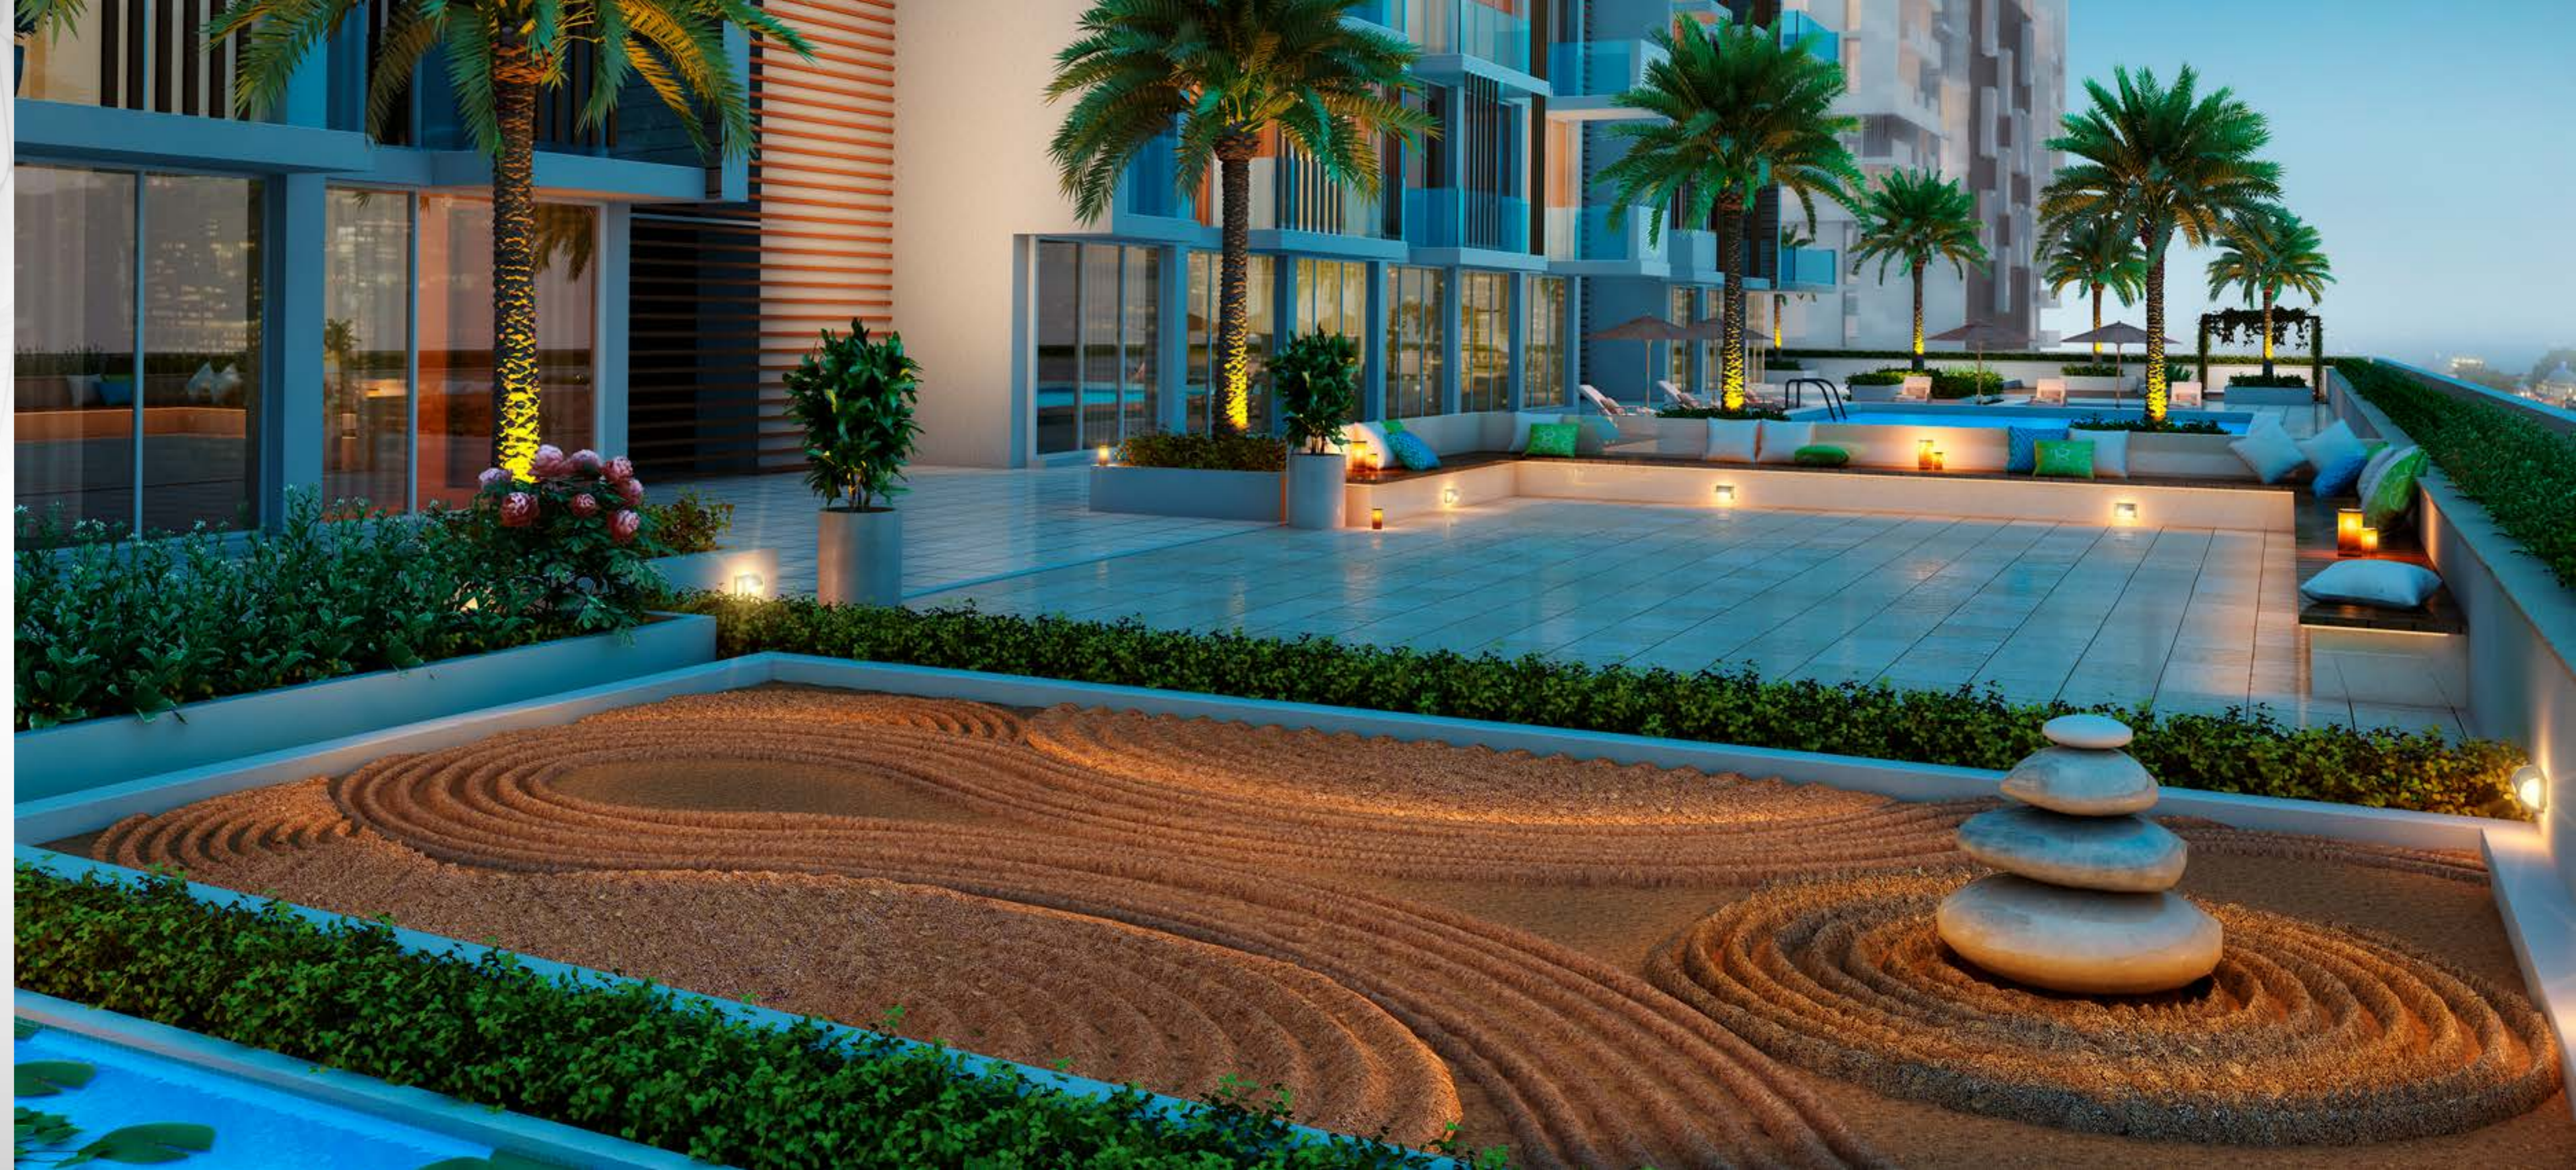

ZEN GARDEN

The sand or gravel in a Zen garden represent the sea or ocean and is used instead of water. Corniche Zen garden is carefully raked by our designers to create the impression of waves on the surface of a body of water. The rocks themselves represent islands or rock formations jutting out from the water.