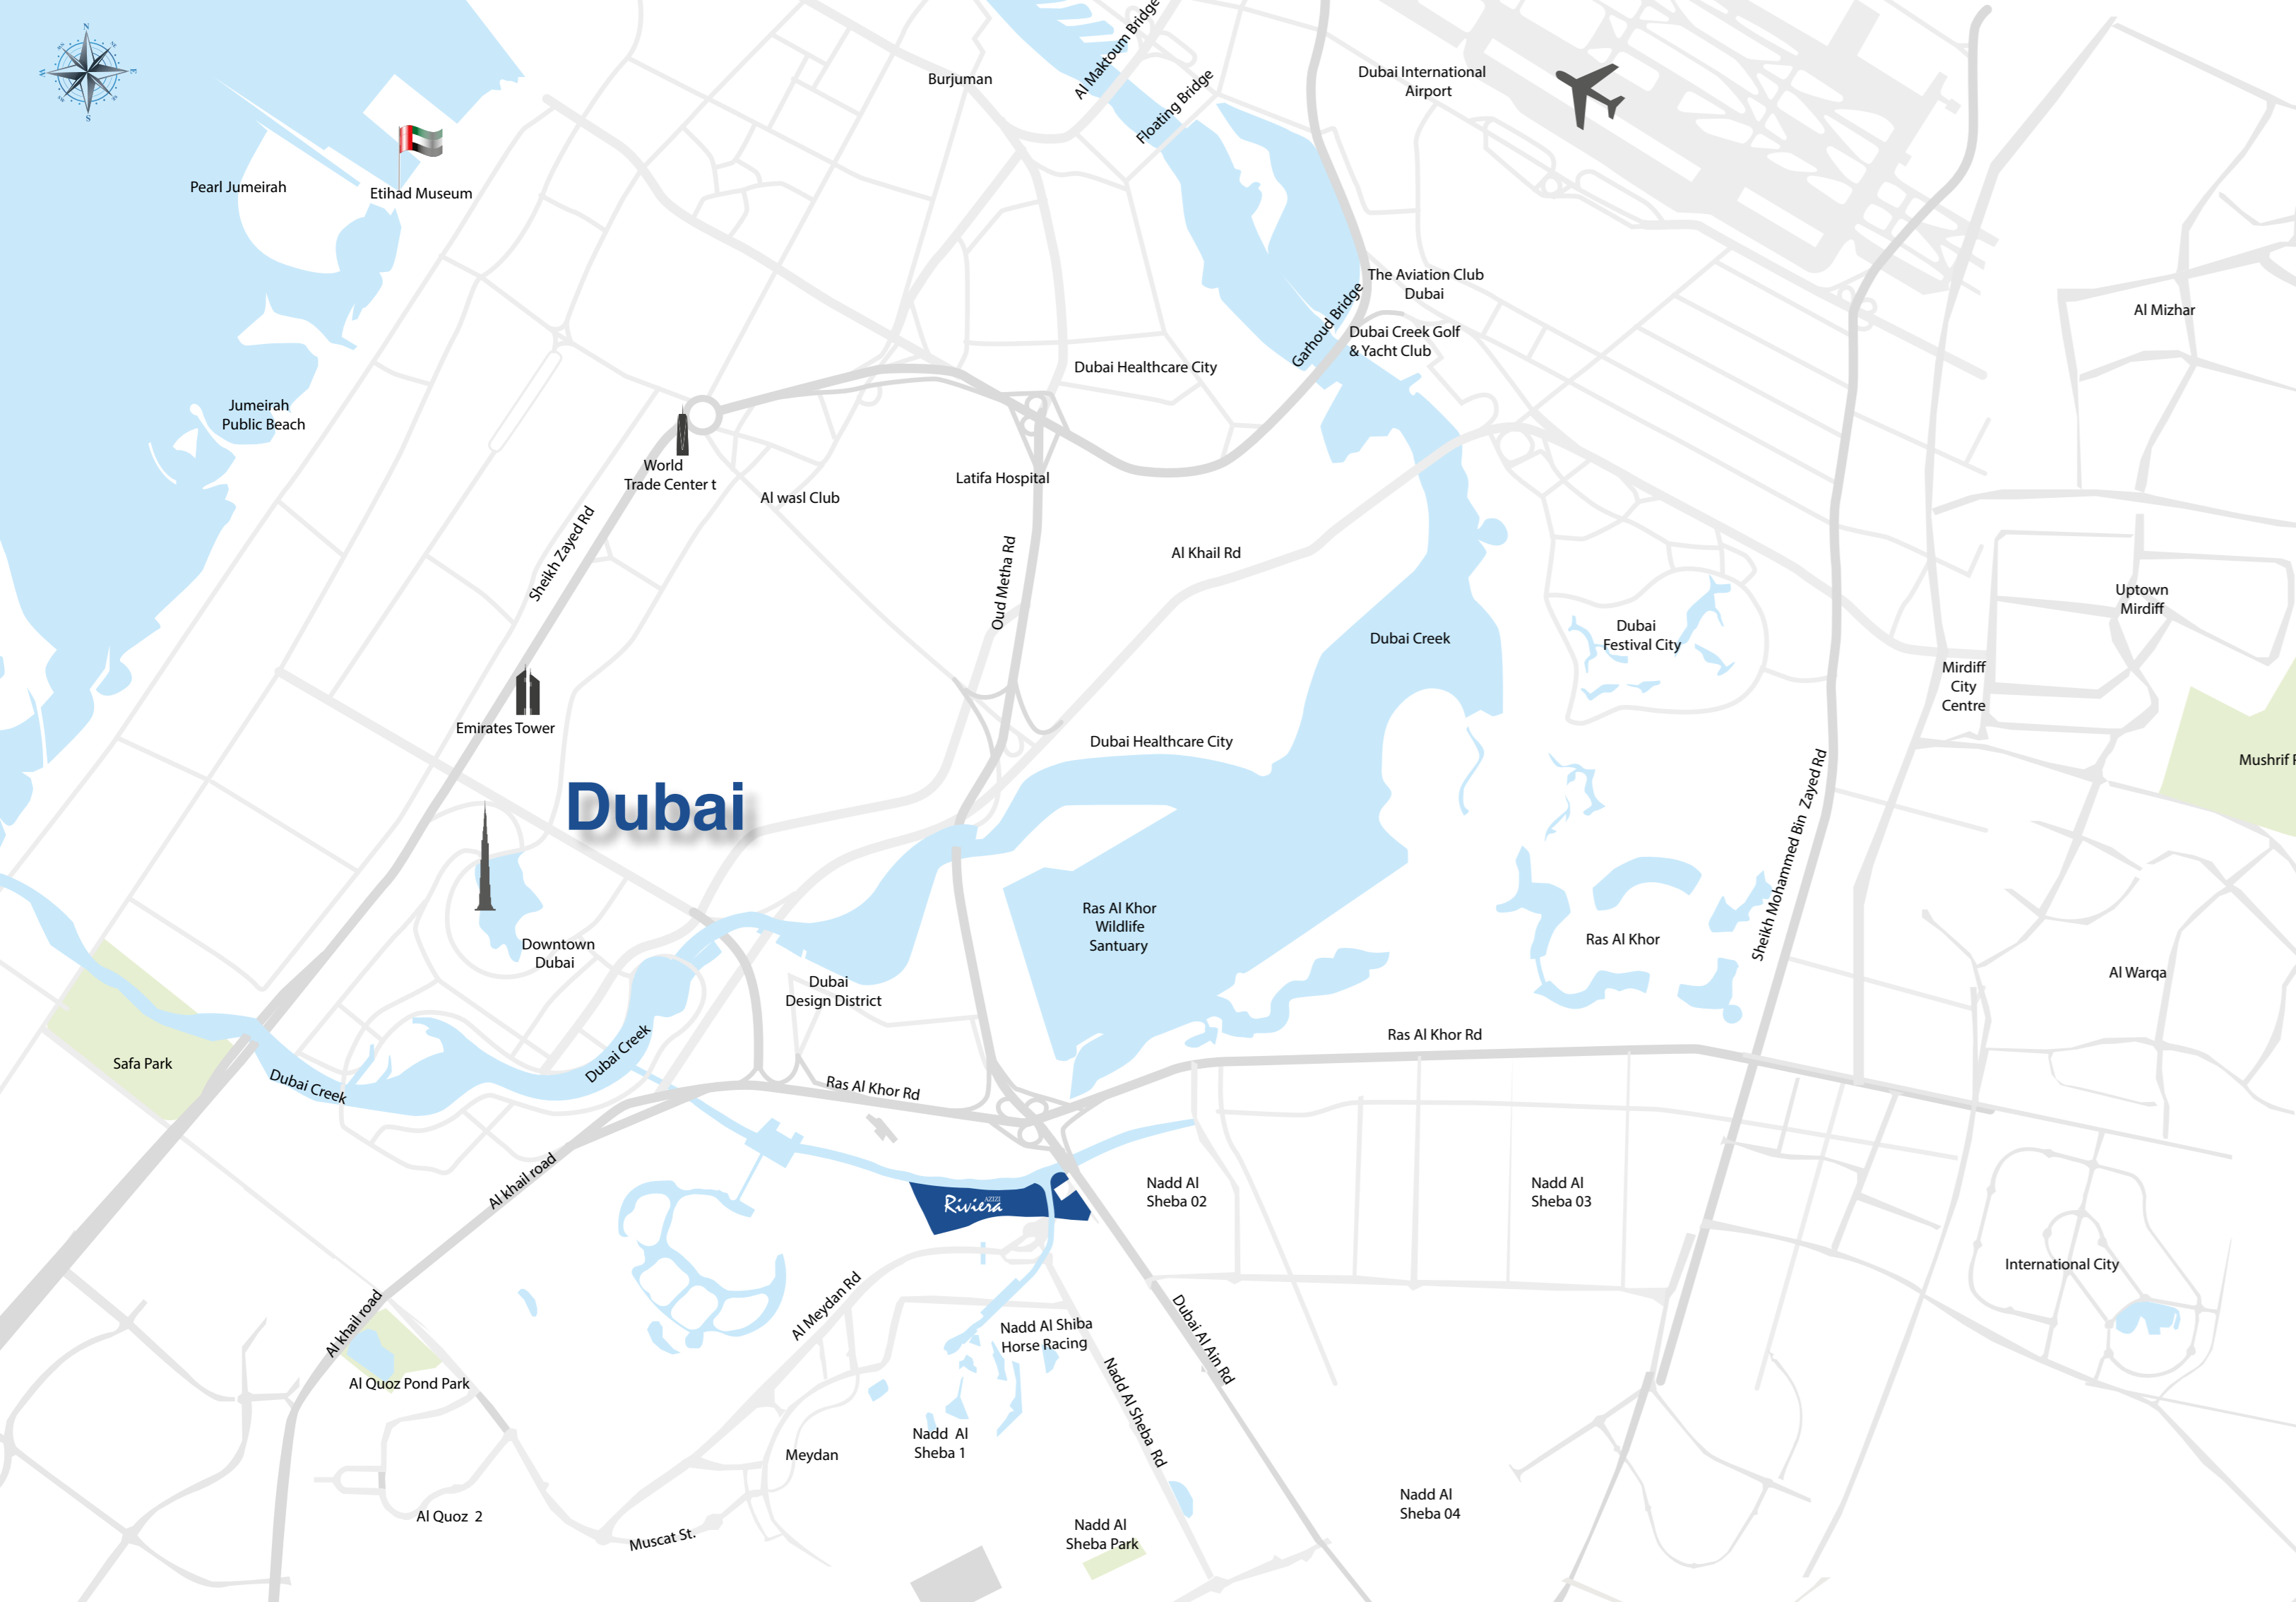

meydan

NEW COMMUNITY LIVING FOR ALL

The first phase of Azizi Riviera is set within a multiphase development comprising of 18 mid-rise residential buildings comprising 2,273 units, a mega integrated retail district, waterfront views and lush greenery.

Riviera AZIZI

THE HEART OF THE RIVIERA

Named after the colour green, Corniche X is positioned right in the centre of Corniche VII and Corniche XI in phase 1 of the Azizi Riviera. The streets of Corniche are lined with vibrant and bustling retail, food and beverage outlets, making it the perfect place to catch up with friends, family and neighbours.

Just a short walk to the canal, with ample connections to public transport and water transportation, this is the ideal location to enjoy being a part of the Riviera community. Family activities, outdoor dining, cafes and bistros, cinemas and luxury retail will offer everything you need to live the good life of the Riviera.

AZIZI CORNICHE X

Riviera AZIZI

Meydan One Mall 5 Minutes • Dubai Creek 13 Minutes, 13 km. • Dubai International Airport 15 Minutes, 17 km.
 Dubai Mall 15 Minutes, 11 km. • Dubai Festival City 15 Minutes, 15 km.