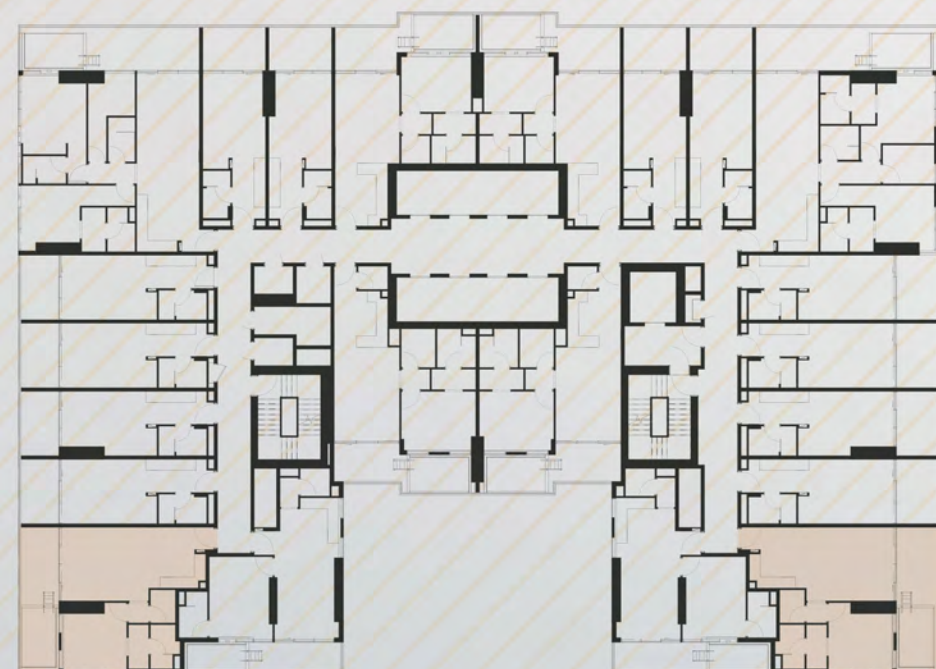

Size Range : 753.80 - 754.12

EMPIRE LAKEVIEWS

L I W A N

1 BHK with Pool

- 1 Bedroom
- Living Area
- Balcony
- Private Pool

Size Range : 804.28 - 830.11

EMPIRE LAKEVIEWS

L I W A N

1 BHK Without Pool

- 1 Bedroom
- Living Area
- Balcony
- Kitchen

Size Range : 804.28 - 830.11

EMPIRE LAKEVIEWS

L I W A N

1 BHK with Pool

- 1 Bedroom
- Living Area
- Private Pool
- Balcony

Size Range : 789.86 - 789.96

EMPIRE LAKEVIEWS

L I W A N

2 BHK with Pool

- 2 Bedrooms
- Living Area
- Maid Room
- Private Pool

Size Range : 1328.00

EMPIRE LAKEVIEWS

L I W A N

2 BHK with Pool