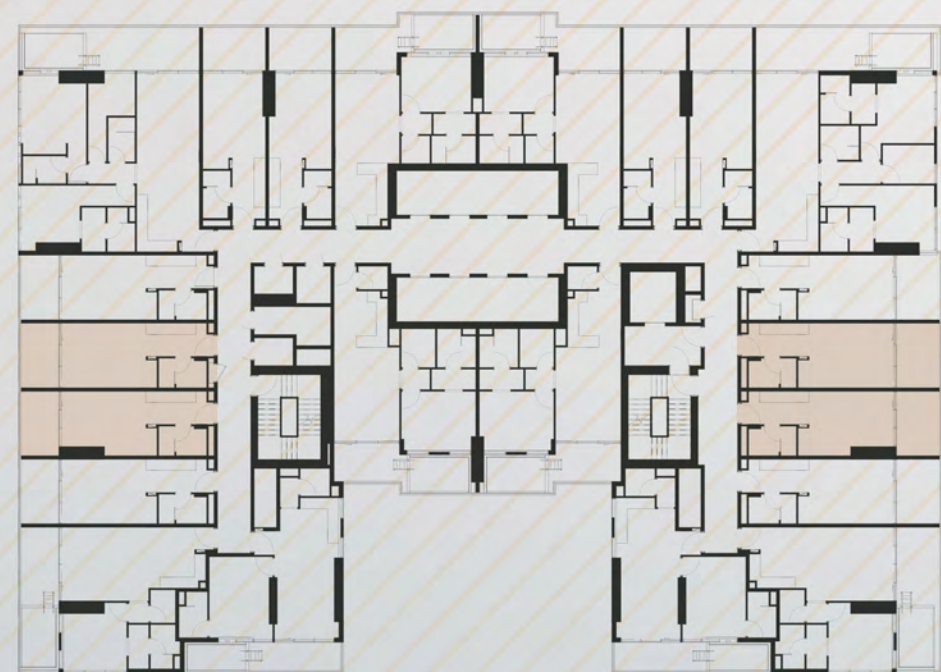

EMPIRE LAKEVIEWS

L I W A N

STUDIO Without Pool

- Bedroom
- Kitchen
- Bath
- Balcony

Size Range : 410.75 - 432.60

EMPIRE LAKEVIEWS

L I W A N

STUDIO with Pool

- Bedroom
- Kitchen
- Bath
- Private Pool

Size Range : 407.09 - 425.39

EMPIRE LAKEVIEWS

L I W A N

1 BHK with Pool

- 1 Bedroom
- Living Area
- Balcony
- Private Pool

Size Range : 856.70 - 867.14

EMPIRE LAKEVIEWS

L I W A N

1 BHK with Pool

- 1 Bedroom
- Living Area
- Balcony
- Private Pool

Size Range : 753.80 - 754.12

EMPIRE LAKEVIEWS

L I W A N

1 BHK Without Pool

- 1 Bedroom
- Living Area
- Balcony
- Kitchen