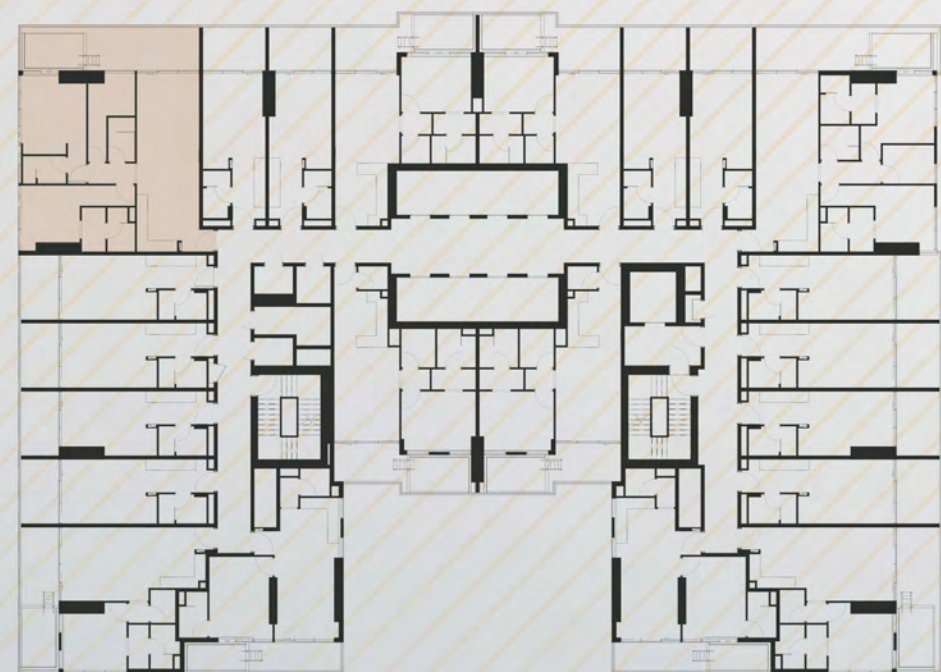

EMPIRE LAKEVIEWS

L I W A N

2 BHK with Pool

- 2 Bedrooms
- Living Area
- Maid Room
- Private Pool

Size Range : 1328.00

EMPIRE LAKEVIEWS

L I W A N

2 BHK with Pool

- 2 Bedrooms
- Living Area
- Maid Room
- Private Pool

Size Range : 1319.66

EMPIRE LAKEVIEWS

LIWAN

3 BHK Duplex with Pool

- 3 Bedrooms
- Living Area
- Maid Room
- Large Balcony
- Private Pool

Size Range : 2633.71

LOWER LEVEL

UPPER LEVEL

LOWER LEVEL

UPPER LEVEL