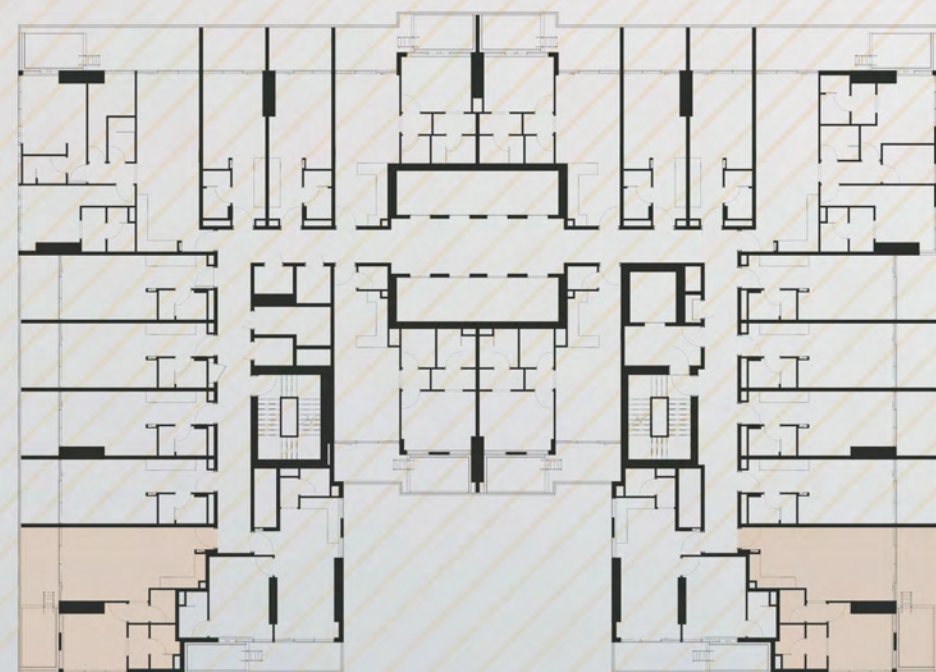

Size Range : 753.80 - 754.12

EMPIRE LAKEVIEWS

L I W A N

1 BHK with Pool

- 1 Bedroom
- Living Area
- Balcony
- Private Pool

Size Range : 804.28 - 830.11

EMPIRE LAKEVIEWS

L I W A N

1 BHK Without Pool

- 1 Bedroom
- Living Area
- Balcony
- Kitchen

Size Range : 804.28 - 830.11

EMPIRE LAKEVIEWS

L I W A N

1 BHK with Pool

- 1 Bedroom
- Living Area
- Private Pool
- Balcony

Size Range : 789.86 - 789.96

EMPIRE LAKEVIEWS

L I W A N

2 BHK with Pool

- 2 Bedrooms
- Living Area
- Maid Room
- Private Pool

Size Range : 1328.00

EMPIRE LAKEVIEWS

L I W A N

2 BHK with Pool