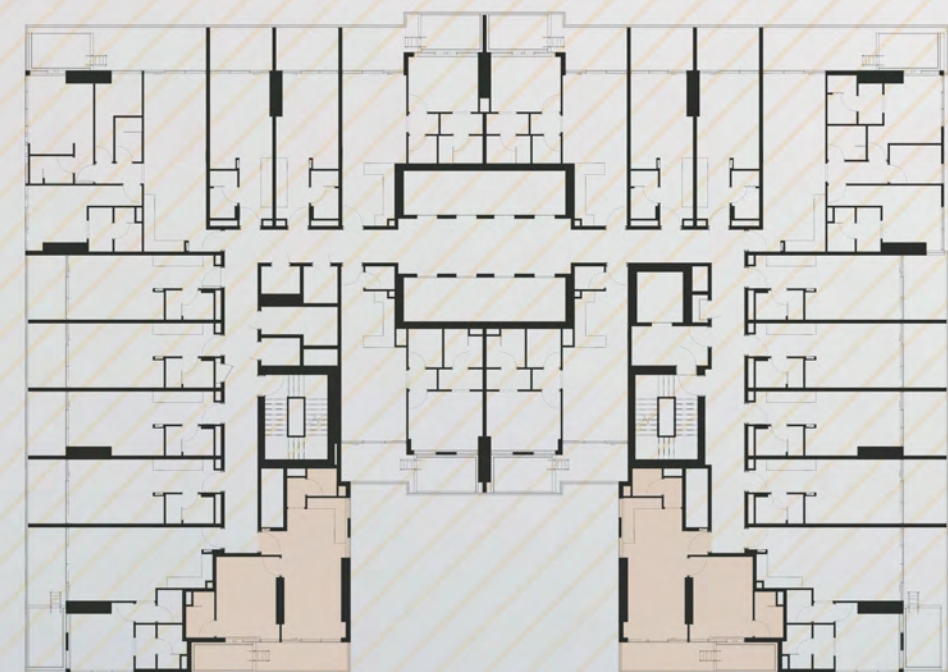

- Bedroom
- Kitchen
- Bath
- Private Pool

Size Range : 407.09 - 425.39

EMPIRE LAKEVIEWS

L I W A N

1 BHK with Pool

- 1 Bedroom
- Living Area
- Balcony
- Private Pool

Size Range : 856.70 - 867.14

EMPIRE LAKEVIEWS

L I W A N

1 BHK with Pool

- 1 Bedroom
- Living Area
- Balcony
- Private Pool

Size Range : 753.80 - 754.12

EMPIRE LAKEVIEWS

L I W A N

1 BHK Without Pool

- 1 Bedroom
- Living Area
- Balcony
- Kitchen

Size Range : 753.80 - 754.12

EMPIRE LAKEVIEWS

L I W A N

1 BHK with Pool

- 1 Bedroom
- Living Area
- Balcony
- Private Pool

Size Range : 804.28 - 830.11

EMPIRE LAKEVIEWS

L I W A N

1 BHK Without Pool

- 1 Bedroom
- Living Area
- Balcony
- Kitchen

Size Range : 804.28 - 830.11

EMPIRE LAKEVIEWS

L I W A N

1 BHK with Pool

- 1 Bedroom
- Living Area
- Private Pool
- Balcony

Size Range : 789.86 - 789.96