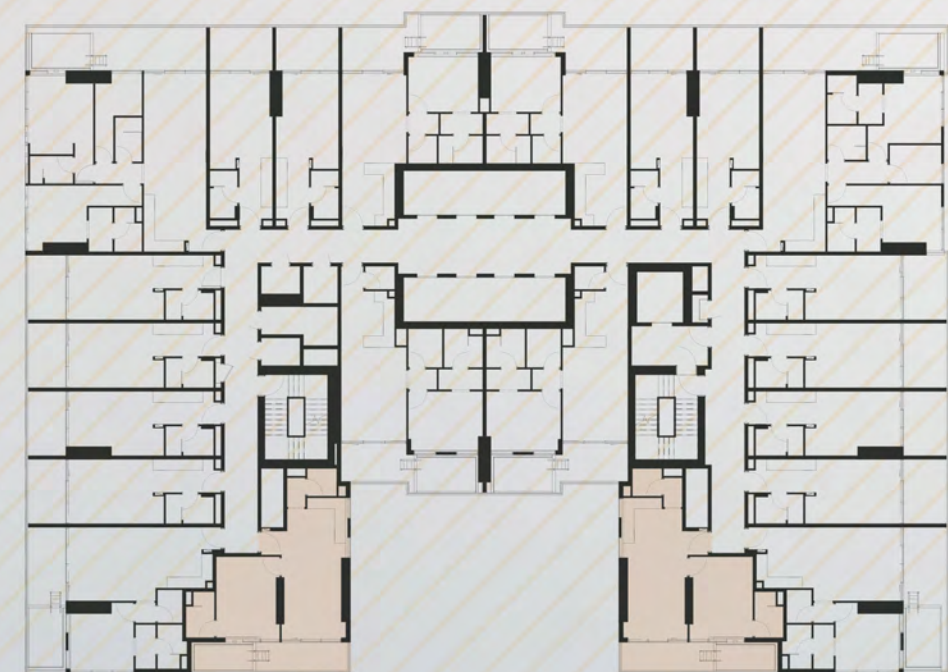

EMPIRE LAKEVIEWS

L I W A N

STUDIO Without Pool

- Bedroom
- Kitchen
- Bath
- Balcony

Size Range : 410.75 - 432.60

EMPIRE LAKEVIEWS

L I W A N

STUDIO with Pool

- Bedroom
- Kitchen
- Bath
- Private Pool

Size Range : 407.09 - 425.39

EMPIRE LAKEVIEWS

L I W A N

1 BHK with Pool

- 1 Bedroom
- Living Area
- Balcony
- Private Pool

Size Range : 856.70 - 867.14

EMPIRE LAKEVIEWS

L I W A N

1 BHK with Pool

- 1 Bedroom
- Living Area
- Balcony
- Private Pool

Size Range : 753.80 - 754.12

EMPIRE LAKEVIEWS

L I W A N

1 BHK Without Pool

- 1 Bedroom
- Living Area
- Balcony
- Kitchen

Size Range : 753.80 - 754.12

EMPIRE LAKEVIEWS

L I W A N

1 BHK with Pool

- 1 Bedroom
- Living Area
- Balcony
- Private Pool

Size Range : 804.28 - 830.11

EMPIRE LAKEVIEWS

L I W A N