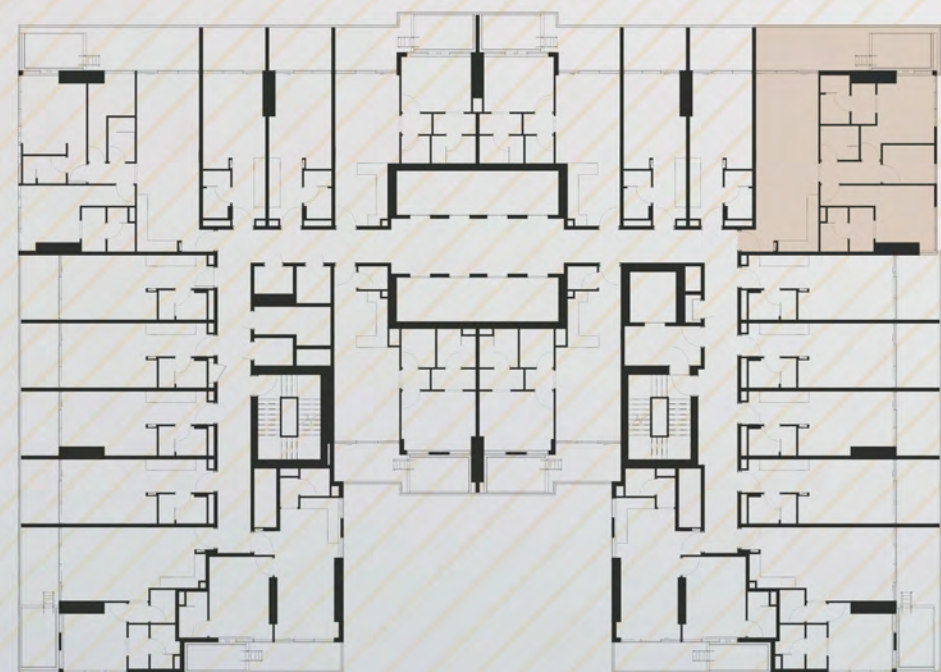

Size Range : 753.80 - 754.12

EMPIRE LAKEVIEWS

L I W A N

1 BHK with Pool

- 1 Bedroom
- Living Area
- Balcony
- Private Pool

Size Range : 804.28 - 830.11

EMPIRE LAKEVIEWS

L I W A N

1 BHK Without Pool

- 1 Bedroom
- Living Area
- Balcony
- Kitchen

Size Range : 804.28 - 830.11

EMPIRE LAKEVIEWS

L I W A N

1 BHK with Pool

- 1 Bedroom
- Living Area
- Private Pool
- Balcony

Size Range : 789.86 - 789.96

EMPIRE LAKEVIEWS

L I W A N

2 BHK with Pool

- 2 Bedrooms
- Living Area
- Maid Room
- Private Pool

Size Range : 1328.00

EMPIRE LAKEVIEWS

L I W A N

2 BHK with Pool

LOWER LEVEL

UPPER LEVEL

LOWER LEVEL

UPPER LEVEL