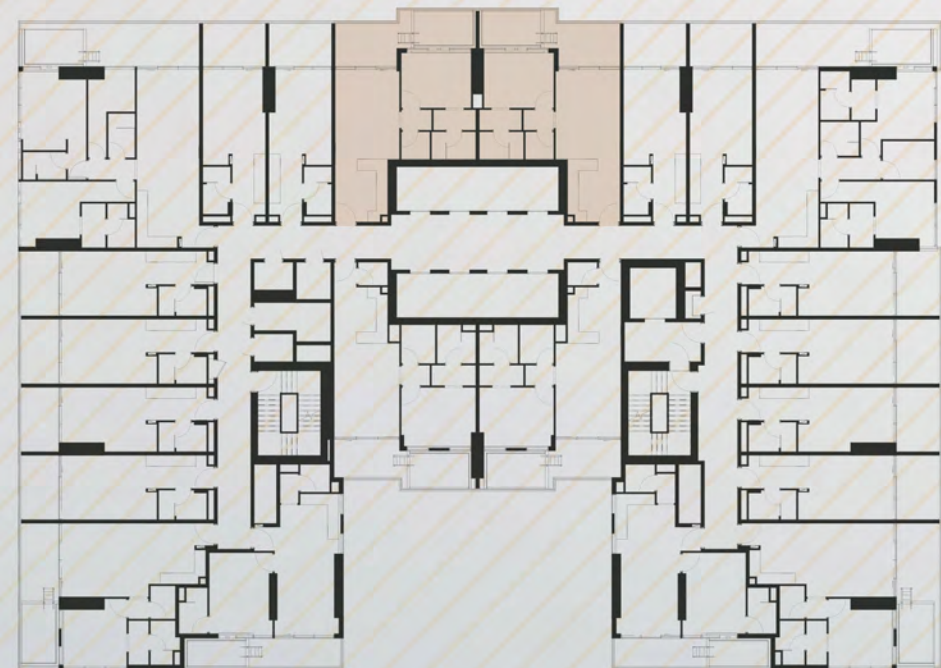

Size Range : 753.80 - 754.12

EMPIRE LAKEVIEWS

L I W A N

1 BHK with Pool

- 1 Bedroom
- Living Area
- Balcony
- Private Pool

Size Range : 804.28 - 830.11

EMPIRE LAKEVIEWS

L I W A N

1 BHK Without Pool

- 1 Bedroom
- Living Area
- Balcony
- Kitchen

Size Range : 804.28 - 830.11

EMPIRE LAKEVIEWS

L I W A N

1 BHK with Pool

- 1 Bedroom
- Living Area
- Private Pool
- Balcony

Size Range : 789.86 - 789.96

EMPIRE LAKEVIEWS

L I W A N

2 BHK with Pool

- 2 Bedrooms
- Living Area
- Maid Room
- Private Pool

Size Range : 1328.00

EMPIRE LAKEVIEWS

L I W A N

2 BHK with Pool

LOWER LEVEL

UPPER LEVEL

LOWER LEVEL

UPPER LEVEL