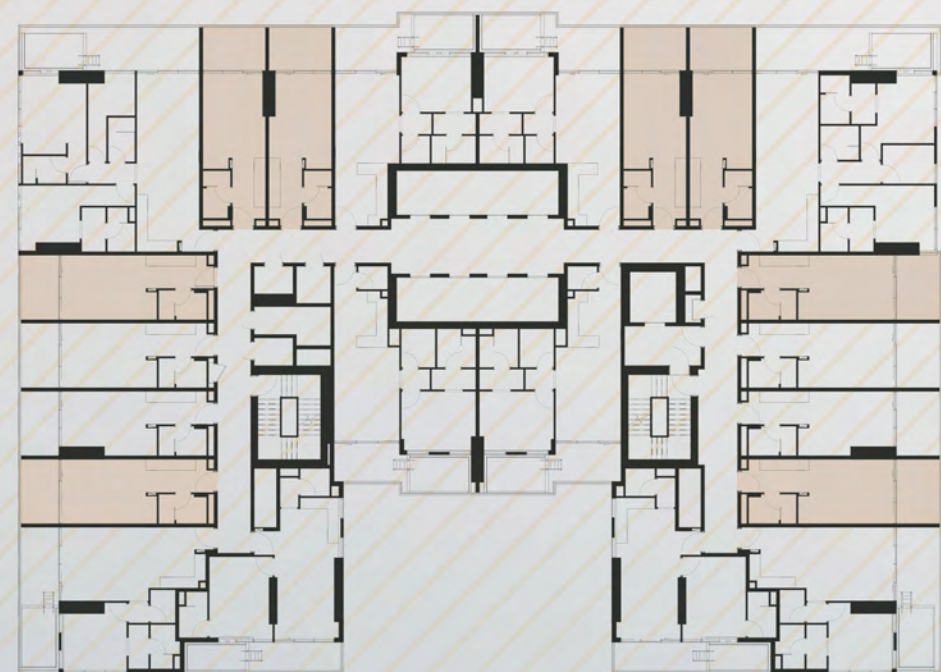

EMPIRE LAKEVIEWS

L I W A N

STUDIO Without Pool

- Bedroom
- Kitchen
- Bath
- Balcony

Size Range : 410.75 - 432.60

EMPIRE LAKEVIEWS

L I W A N

STUDIO with Pool

- Bedroom
- Kitchen
- Bath
- Private Pool

Size Range : 407.09 - 425.39

EMPIRE LAKEVIEWS

L I W A N

1 BHK with Pool

- 1 Bedroom
- Living Area
- Balcony
- Private Pool

Size Range : 856.70 - 867.14

EMPIRE LAKEVIEWS

L I W A N

1 BHK with Pool

- 1 Bedroom
- Living Area
- Balcony
- Private Pool

Size Range : 753.80 - 754.12

EMPIRE LAKEVIEWS

L I W A N

1 BHK Without Pool

- 1 Bedroom
- Living Area
- Balcony
- Kitchen

Size Range : 753.80 - 754.12

EMPIRE LAKEVIEWS

L I W A N

1 BHK with Pool

- 1 Bedroom
- Living Area
- Balcony
- Private Pool

Size Range : 804.28 - 830.11

EMPIRE LAKEVIEWS

L I W A N