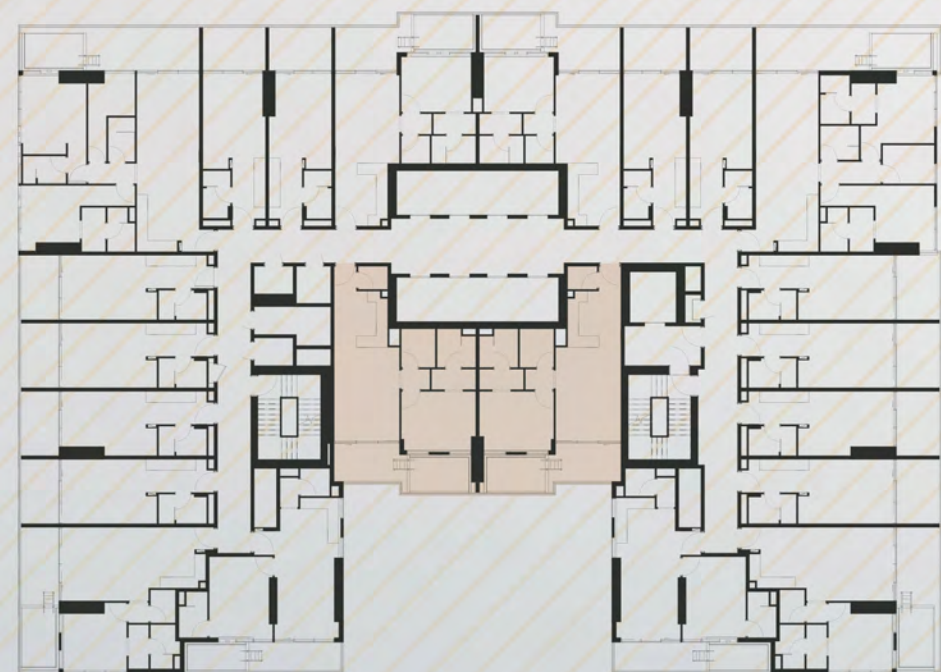

EMPIRE LAKEVIEWS

L I W A N

STUDIO Without Pool

- Bedroom
- Kitchen
- Bath
- Balcony

Size Range : 410.75 - 432.60

EMPIRE LAKEVIEWS

L I W A N

STUDIO with Pool

- Bedroom
- Kitchen
- Bath
- Private Pool

Size Range : 407.09 - 425.39

EMPIRE LAKEVIEWS

L I W A N

1 BHK with Pool

- 1 Bedroom
- Living Area
- Balcony
- Private Pool

Size Range : 856.70 - 867.14

EMPIRE LAKEVIEWS

L I W A N

1 BHK with Pool

- 1 Bedroom
- Living Area
- Balcony
- Private Pool

Size Range : 753.80 - 754.12

EMPIRE LAKEVIEWS

L I W A N

1 BHK Without Pool

- 1 Bedroom
- Living Area
- Balcony
- Kitchen

Size Range : 753.80 - 754.12

EMPIRE LAKEVIEWS

L I W A N

1 BHK with Pool

- 1 Bedroom
- Living Area
- Balcony
- Private Pool

Size Range : 804.28 - 830.11

EMPIRE LAKEVIEWS

L I W A N