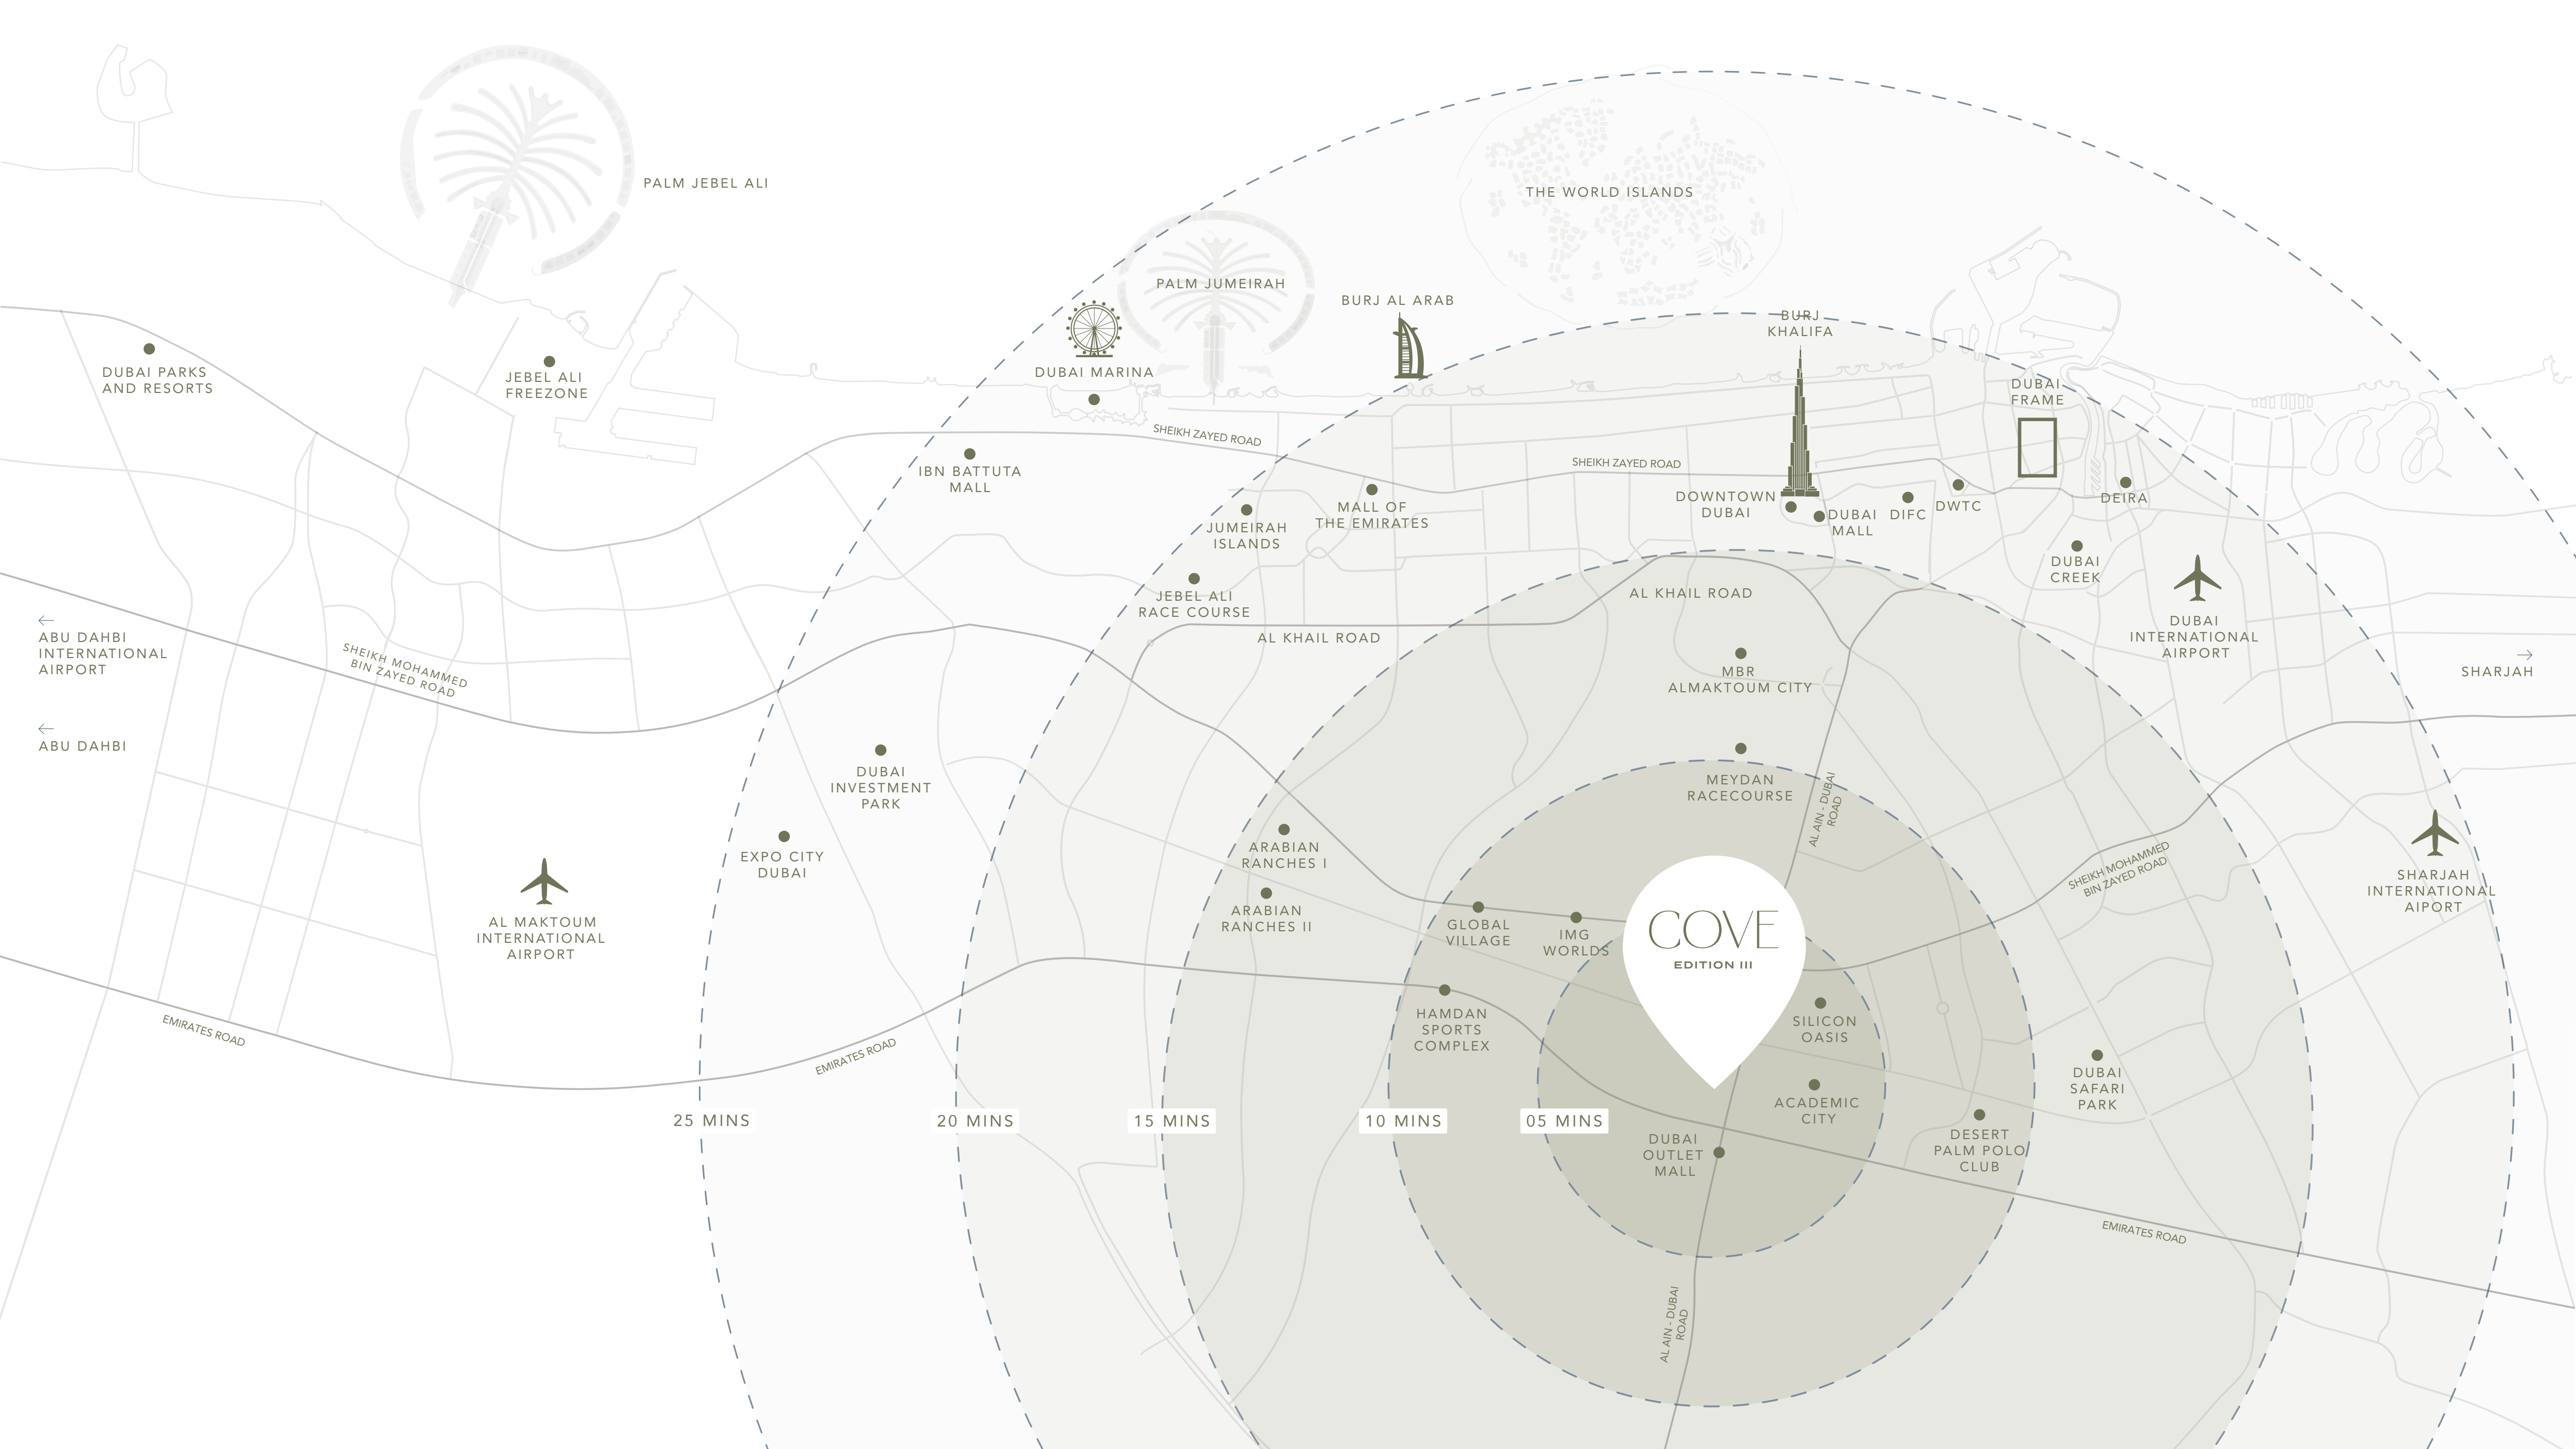

WHERE FOCUS  
GOES, ENERGY  
FLOWS.

WHERE FOCUS  
GOES, ENERGY  
FLOWS.

COVE  
EDITION III

PALM JEBEL ALI

THE WORLD ISLANDS

PALM JUMEIRAH

BURJ AL ARAB

BURJ KHALIFA

DUBAI FRAME

DUBAI PARKS AND RESORTS

JEBEL ALI FREEZONE

DUBAI MARINA

IBN BATTUTA MALL

MALL OF THE EMIRATES

DOWNTOWN DUBAI

DUBAI MALL

DIFC

DWTC

DUBAI OUTLET MALL	05 mins
ACADEMIC CITY	05 mins
SILICON OASIS	05 mins
GLOBAL VILLAGE	10 mins
IMG WORLD	10 mins
HAMDAN SPORTS COMPLEX	10 mins
DESERT PALM POLO CLUB	10 mins
DUBAI SAFARI PARK	10 mins
MEYDAN RACECOURSE	15 mins
ARABIAN RANCHES 1 & 2	15 mins
DUBAI INTERNATIONAL AIRPORT	20 mins
MBR AL MAKTOUM CITY	20 mins
DOWNTOWN DUBAI	20 mins
DUBAI MALL	20 mins
BURJ KHALIFA	20 mins
DUBAI FRAME	20 mins
DUBAI CREEK	20 mins
MALL OF THE EMIRATES	20 mins
DUBAI MARINA	25 mins
PALM JUMEIRAH	25 mins
JEBEL ALI RACE COURSE	25 mins
JUMEIRAH ISLANDS	25 mins
IBN BATTUTA MALL	25 mins
DUBAI PARKS AND RESORTS	25 mins
EXPO CITY DUBAI	25 mins