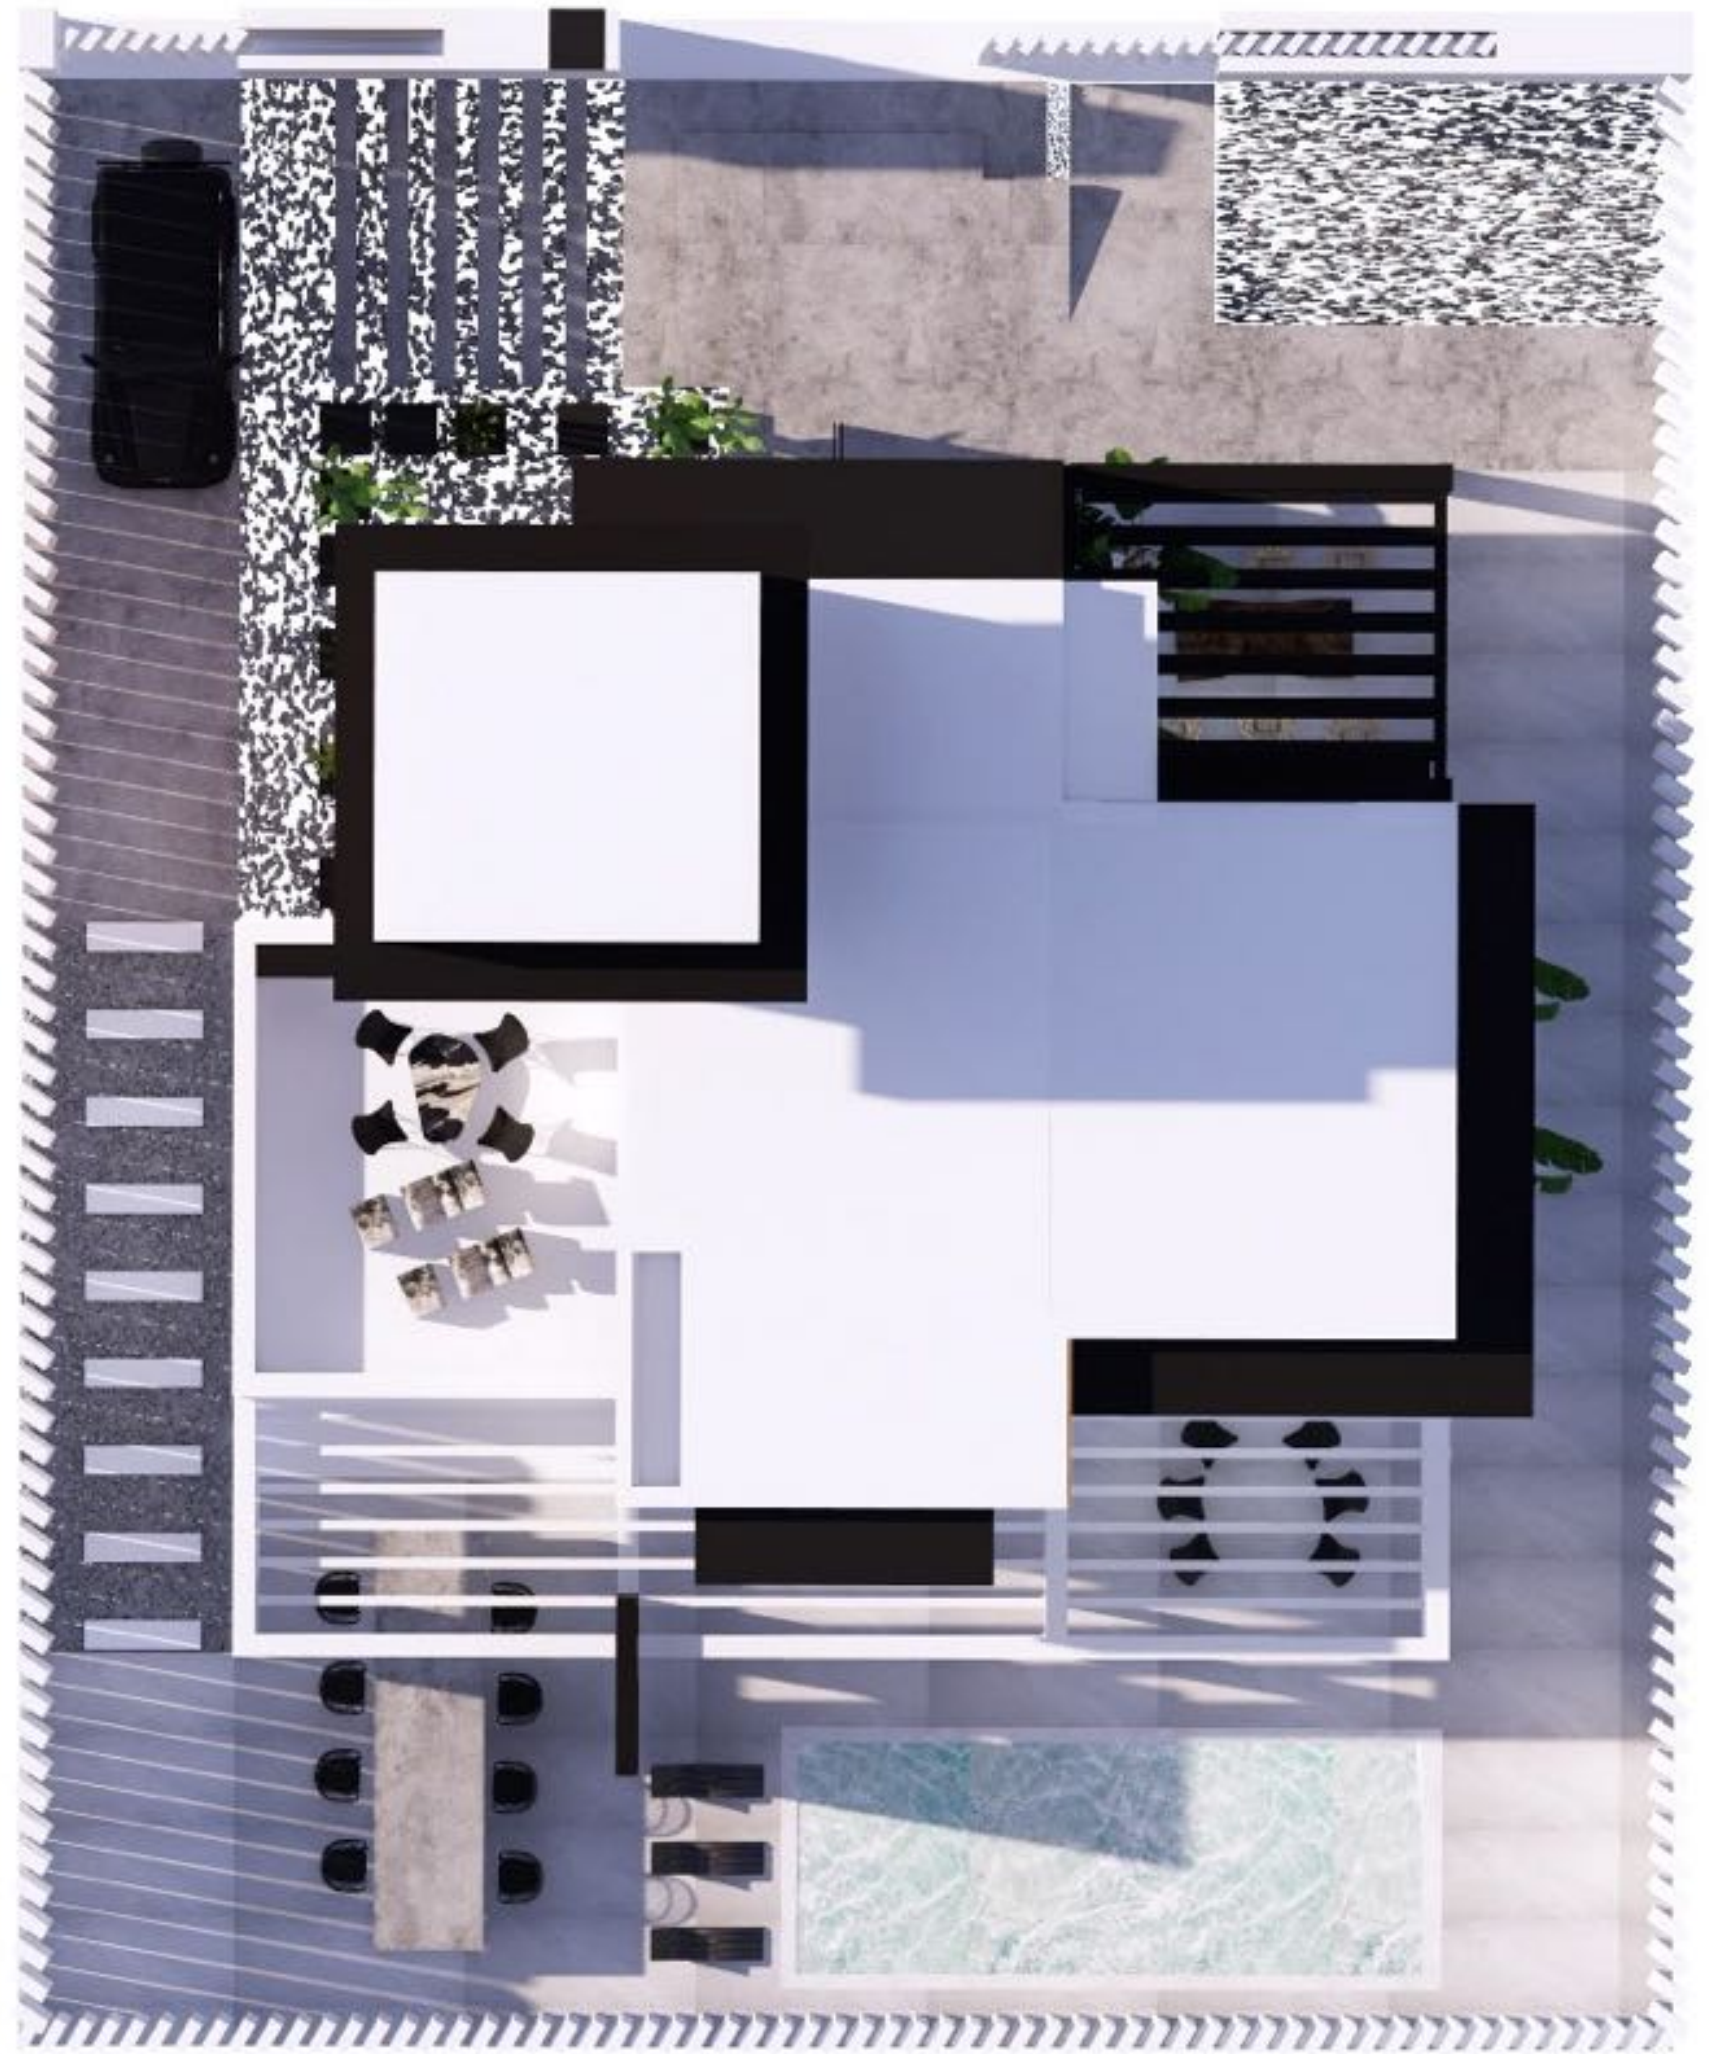

TREMESELE HOLDING
CONSTRUCTION & DEVELOPMENT

R O S E D A L E V I L L A S

LOCATION: YENİBOĞAZIÇI

PROJECT TYPE VILLA 2+1 / 3+1 / 4+1

DUBLEX 3+1 230 M²,
DUBLEX 4+1 270M²
BUNGALOW 2+1 120 M²
BUNGALOW 3+1 150 M²
TWINS 3+1 170 M²