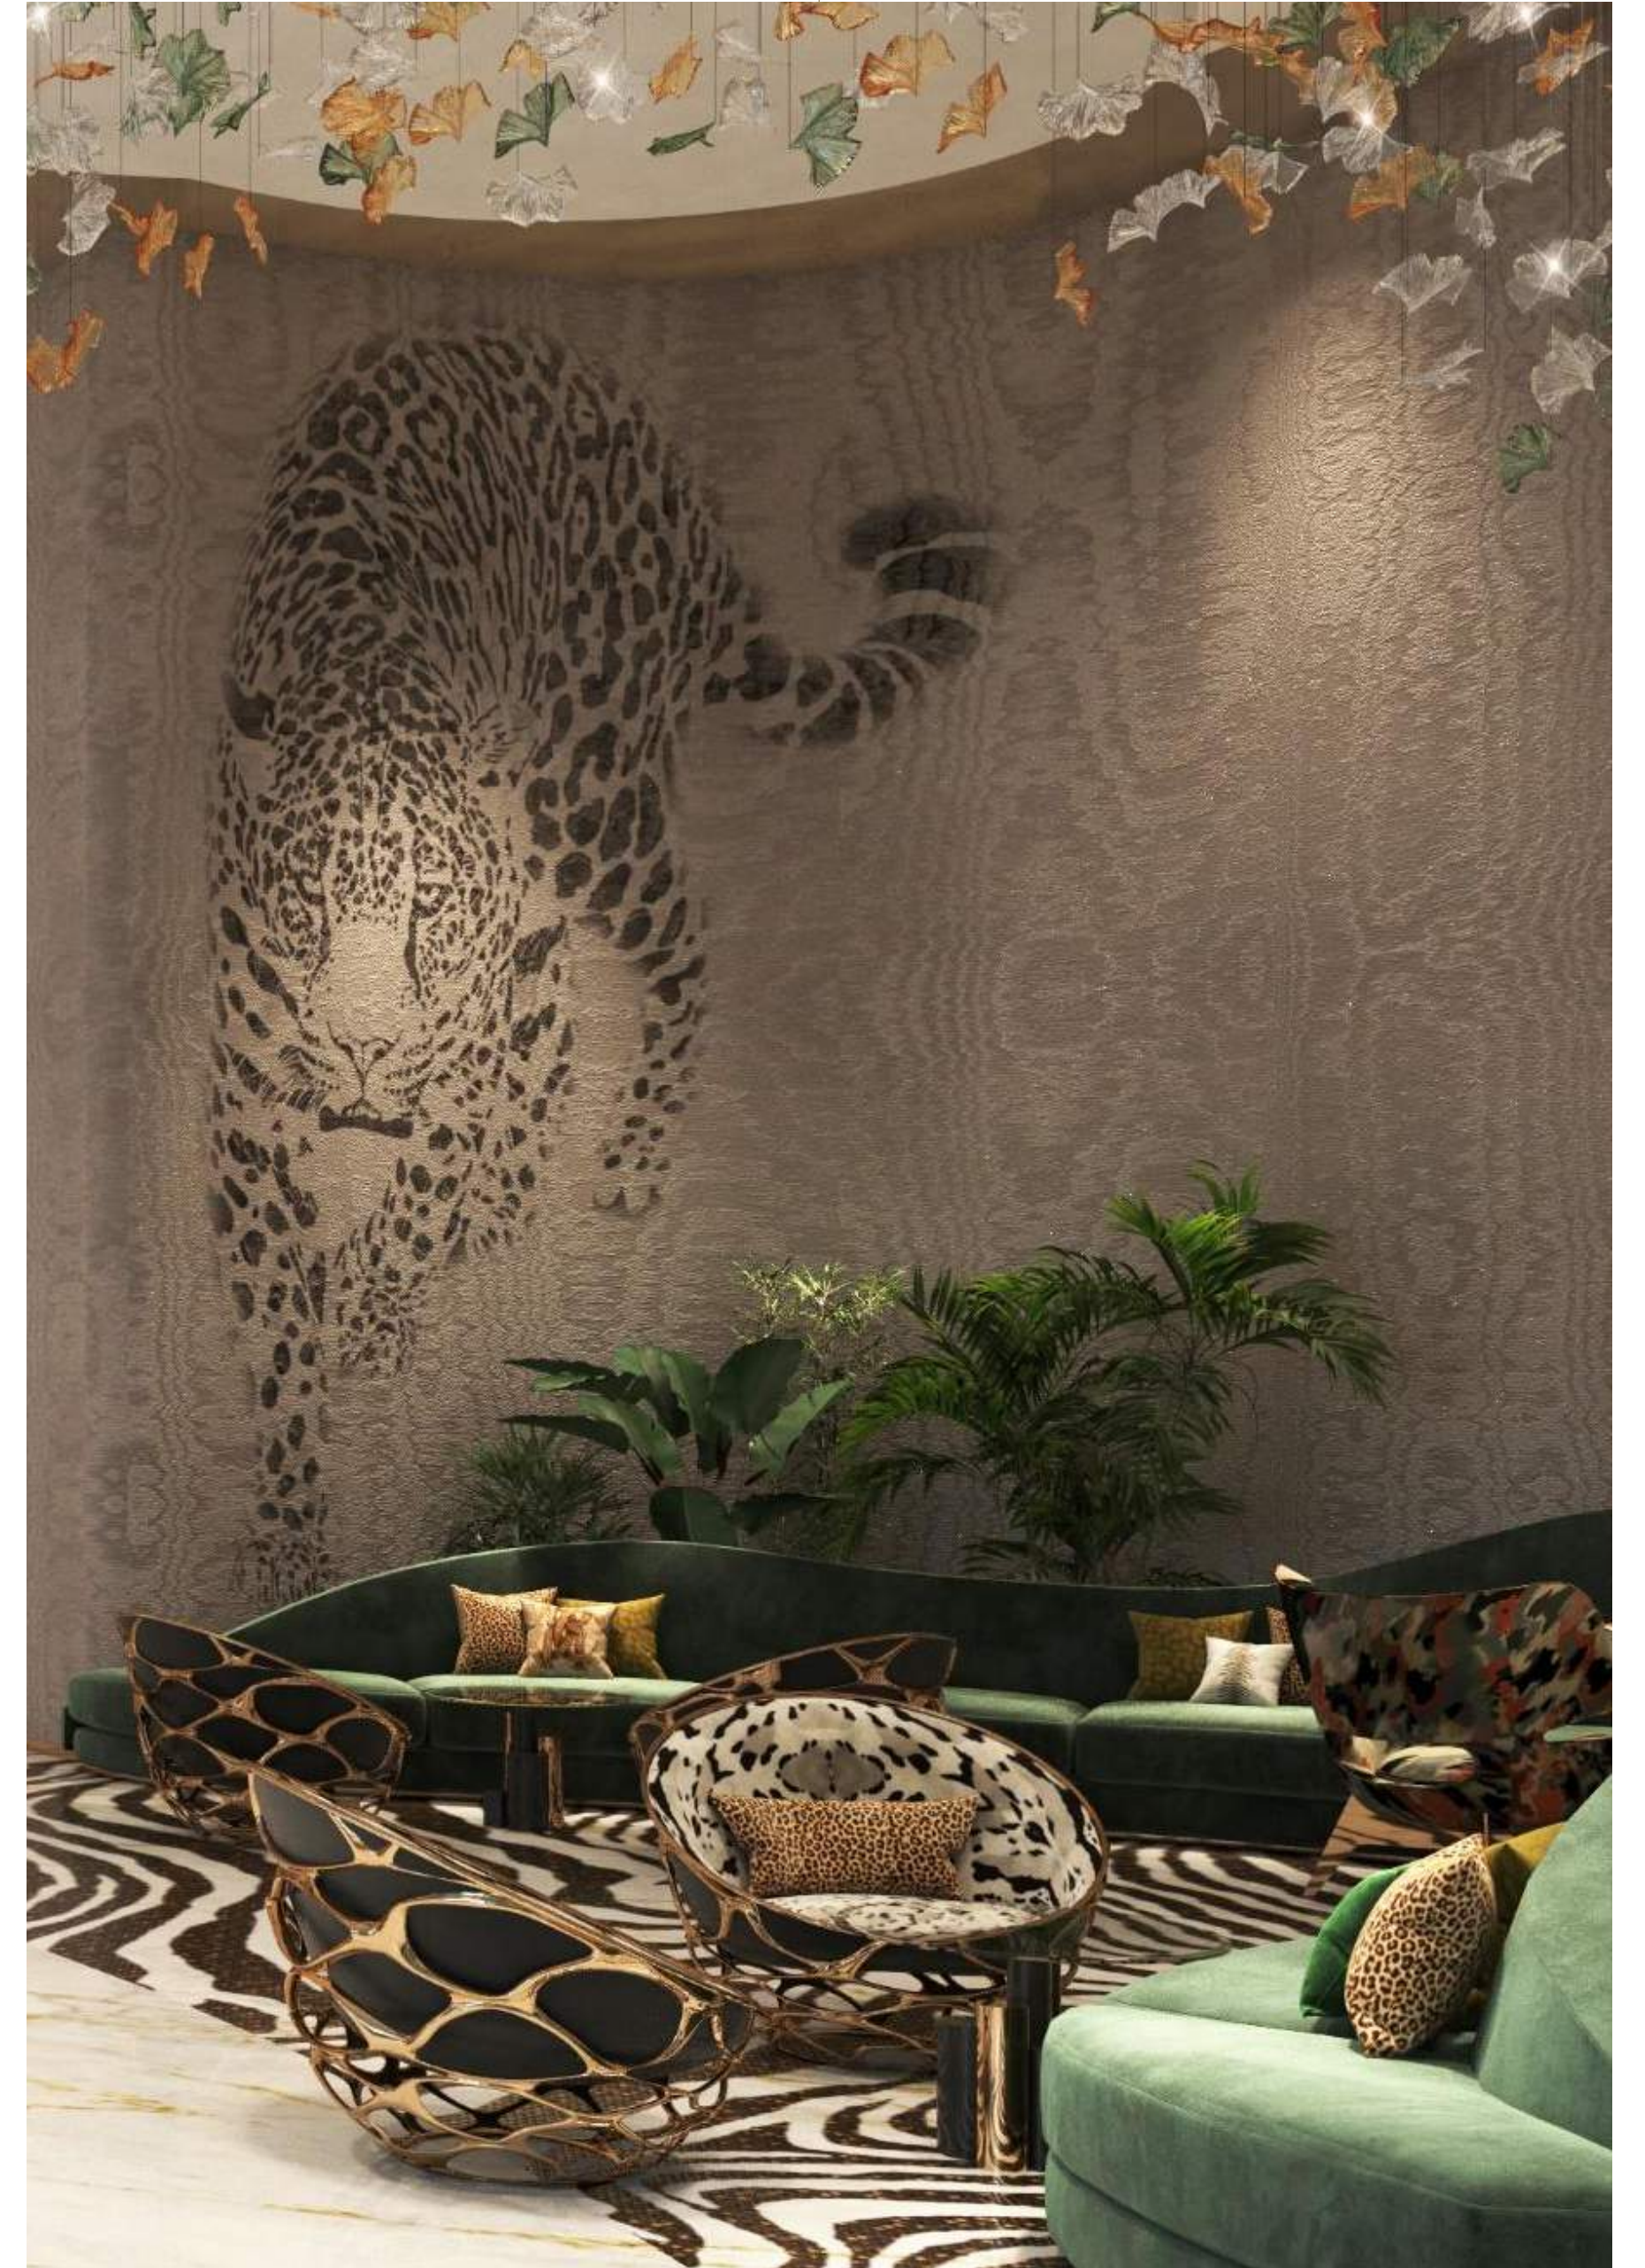

# UNTOUCHED RAINFORESTS

CAVALLI COUTURE IS MORE THAN A PLACE TO LIVE.  
IT IS A WAY OF LIFE, INSPIRED BY ONE OF OUR MOST  
MAJESTIC NATURAL ENVIRONMENTS: AMAZONIA.  
RICH IN GREENERY AND WATER FEATURES,  
THIS LANDMARK GIVES THOSE AT THE APEX OF  
SOCIETY THE OPPORTUNITY TO EXPERIENCE THE  
WONDERS OF THE RAINFOREST, RIGHT HERE IN DUBAI.