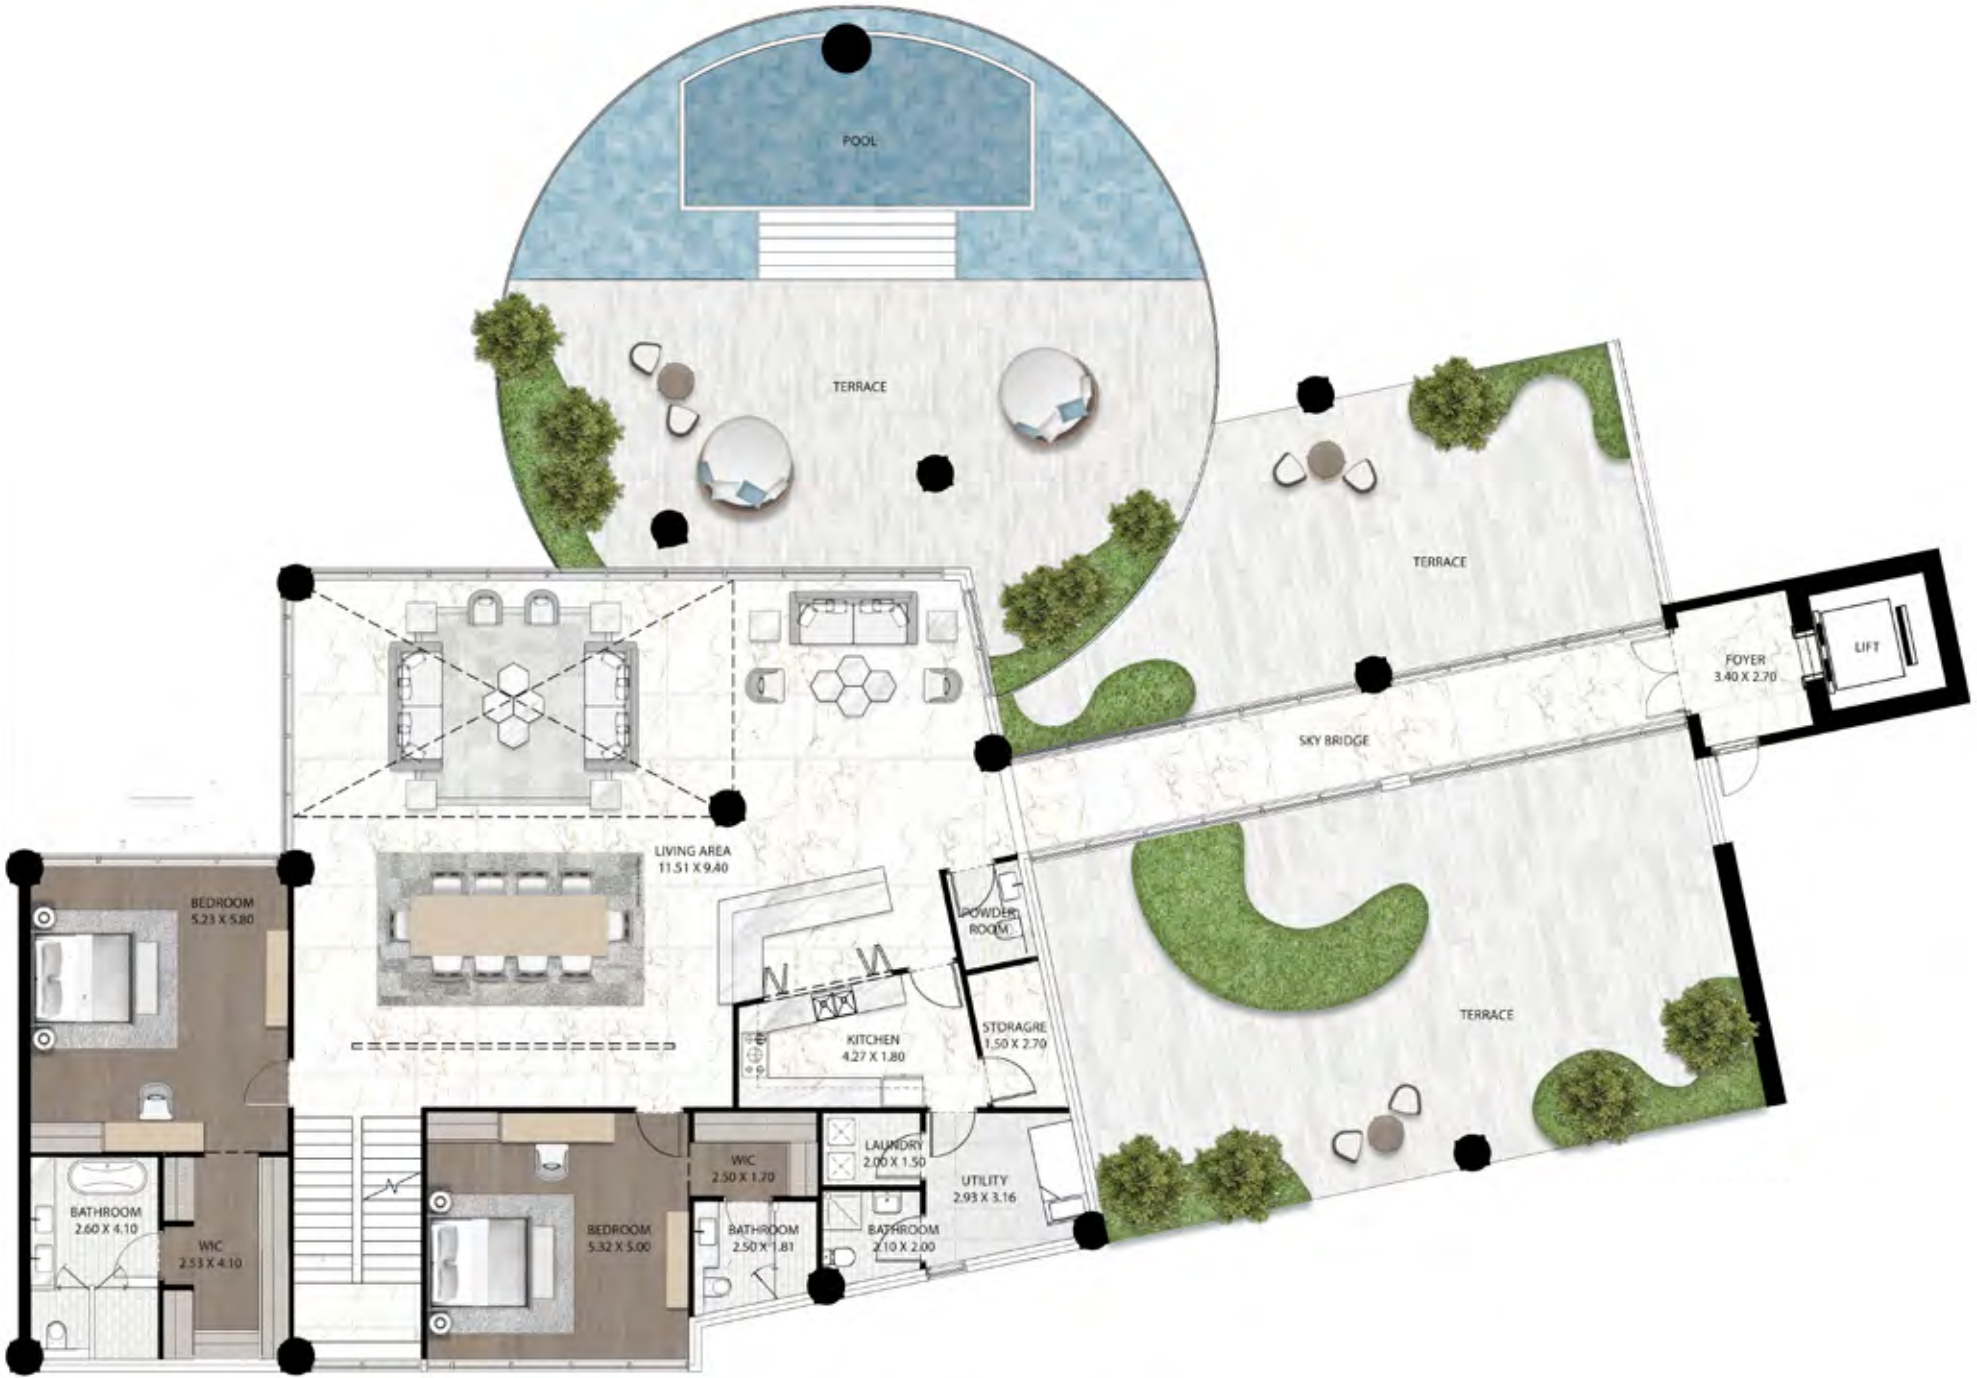

5-BEDROOM
TYPE 5 - LOWER

LEVEL 13

CAVALLI COUTURE