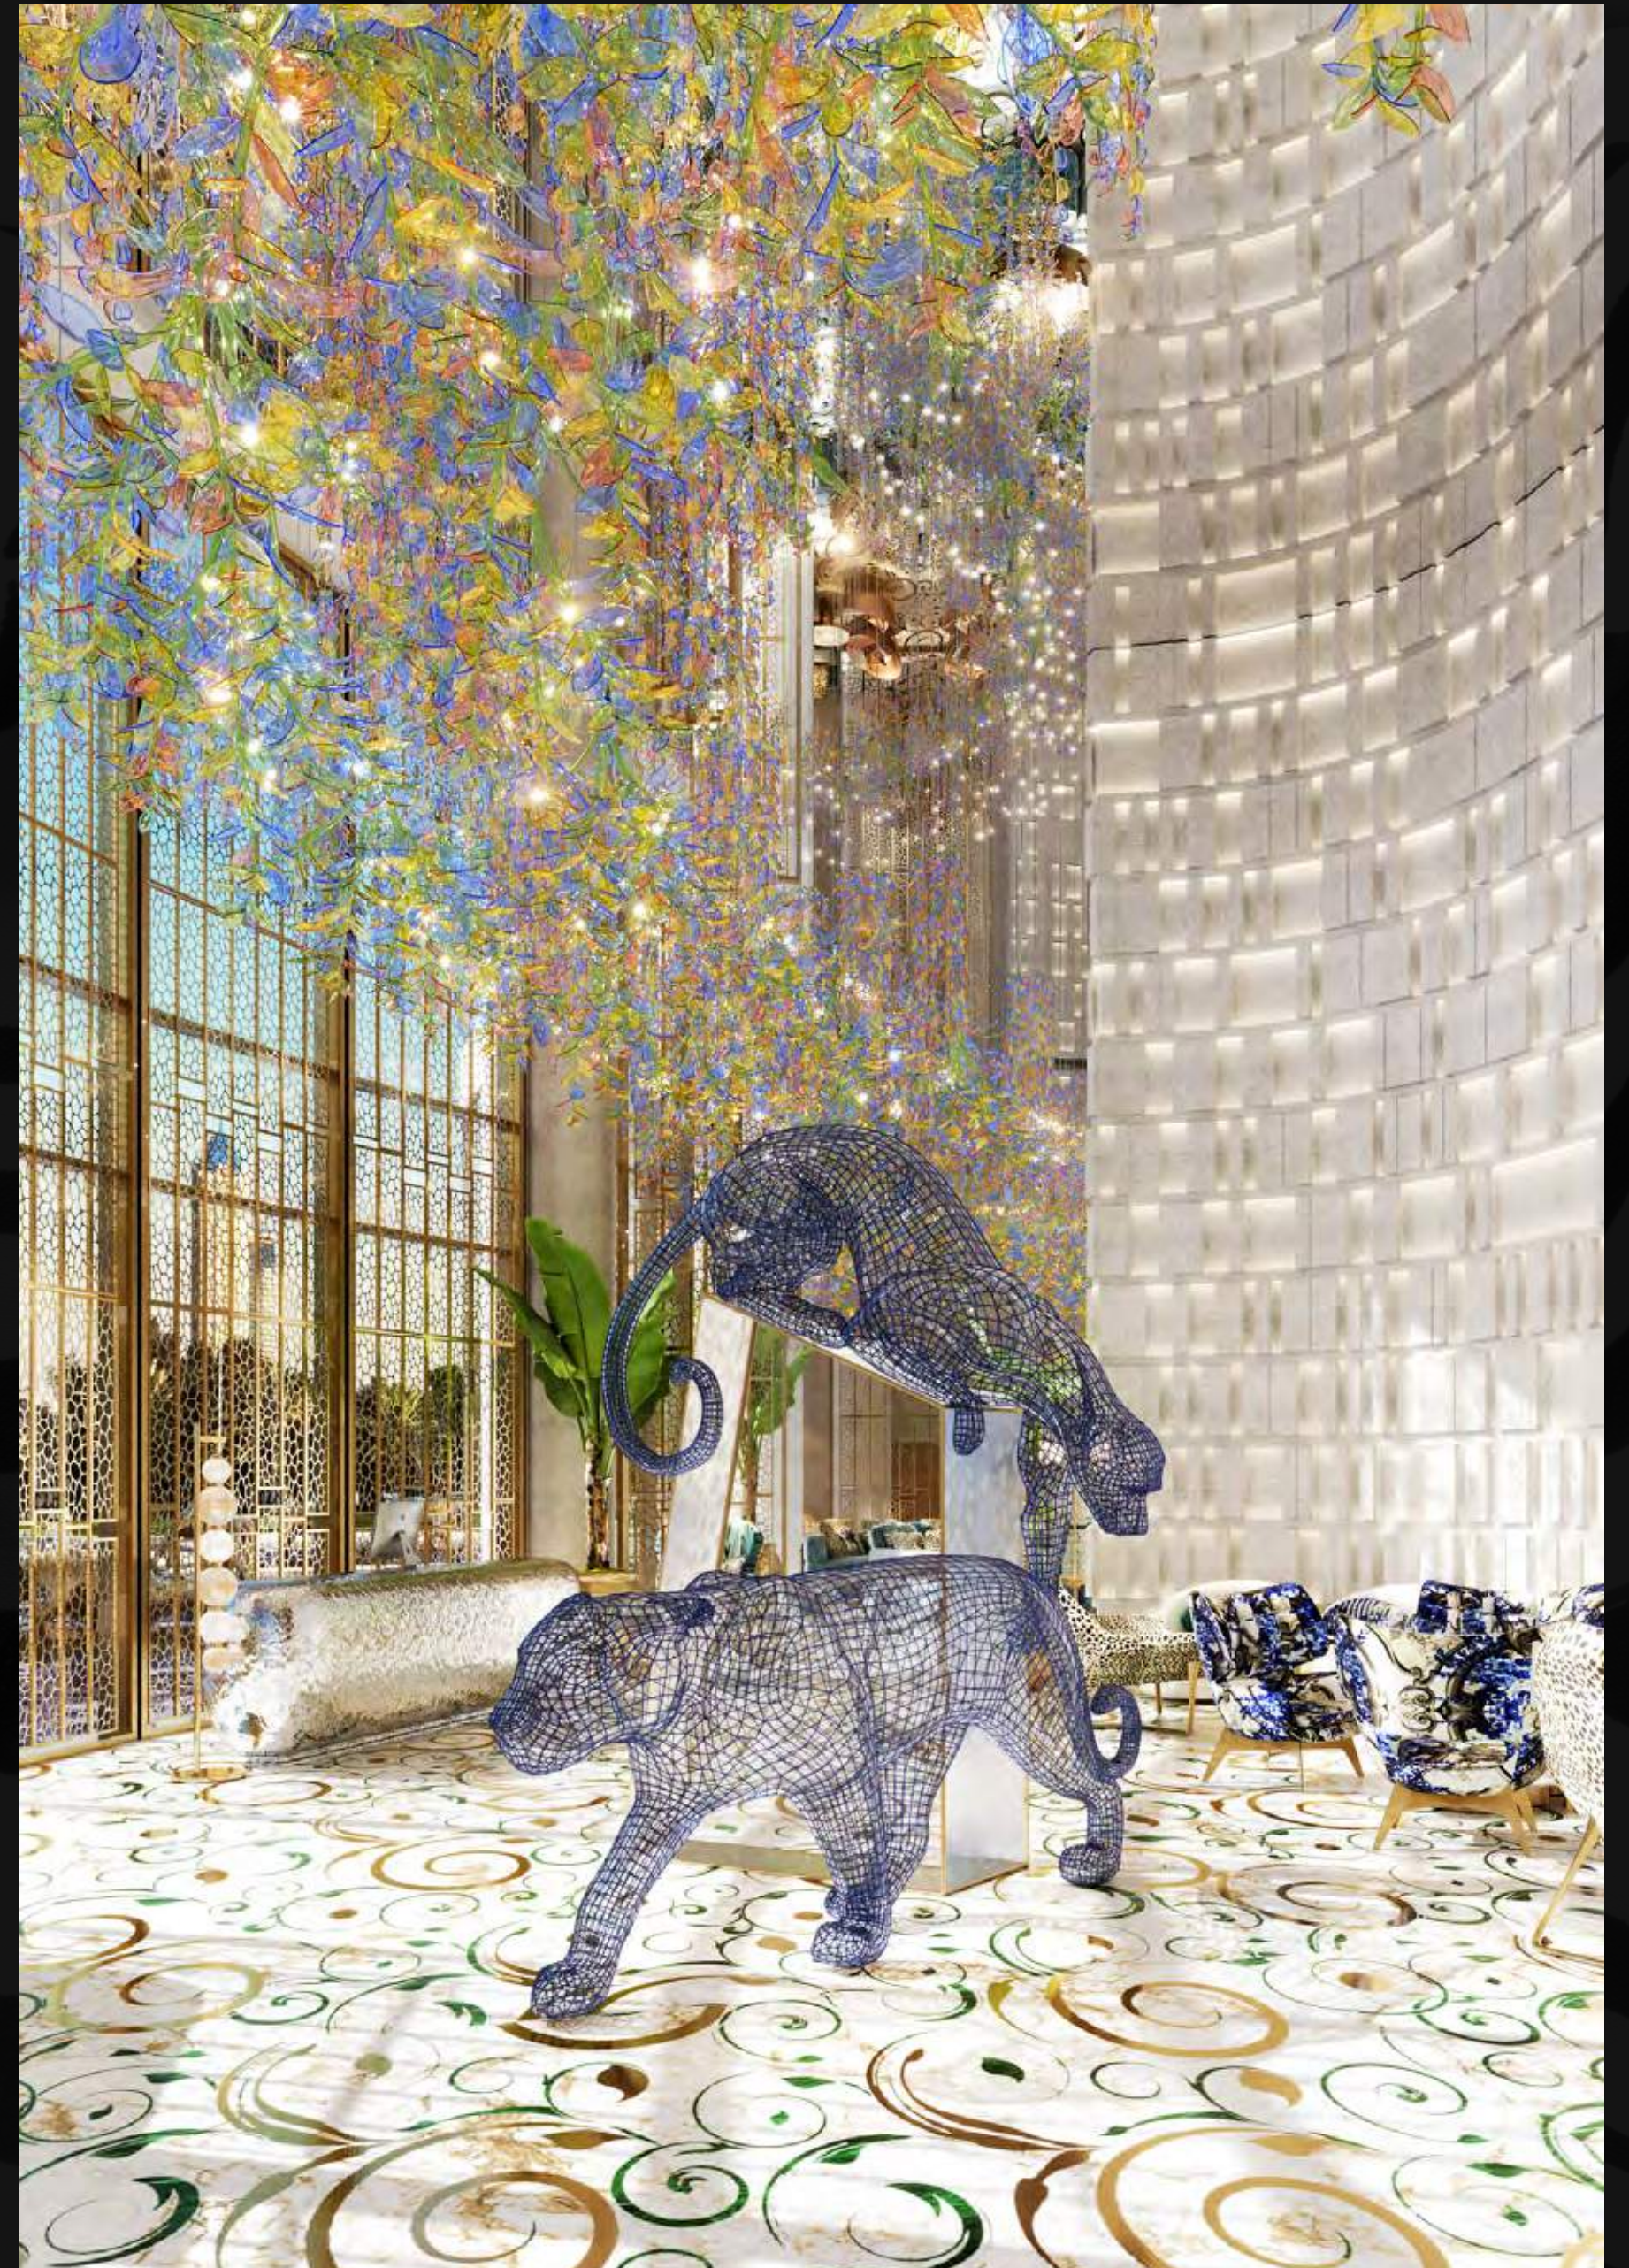

UNENDING WELCOMES

WHEN YOU ENTER CAVALLI COUTURE, YOU ENTER A TRIPLE-HEIGHT LOBBY WHICH NEVER STOPS GREETING YOU. WHETHER IT IS THE VIBRANT CAVALLI-DESIGNED INTERIOR THAT TRANSFORMS THE FOYER INTO A BOLD CELEBRATION OF ANIMAL PATTERNS AND COLOR OR THE UNOBSTRUCTED VIEW OF THE CANAL BEYOND, THE BUILDING MEETS YOU WITH INEXHAUSTIBLE FLAIR, TIME AND TIME AGAIN.