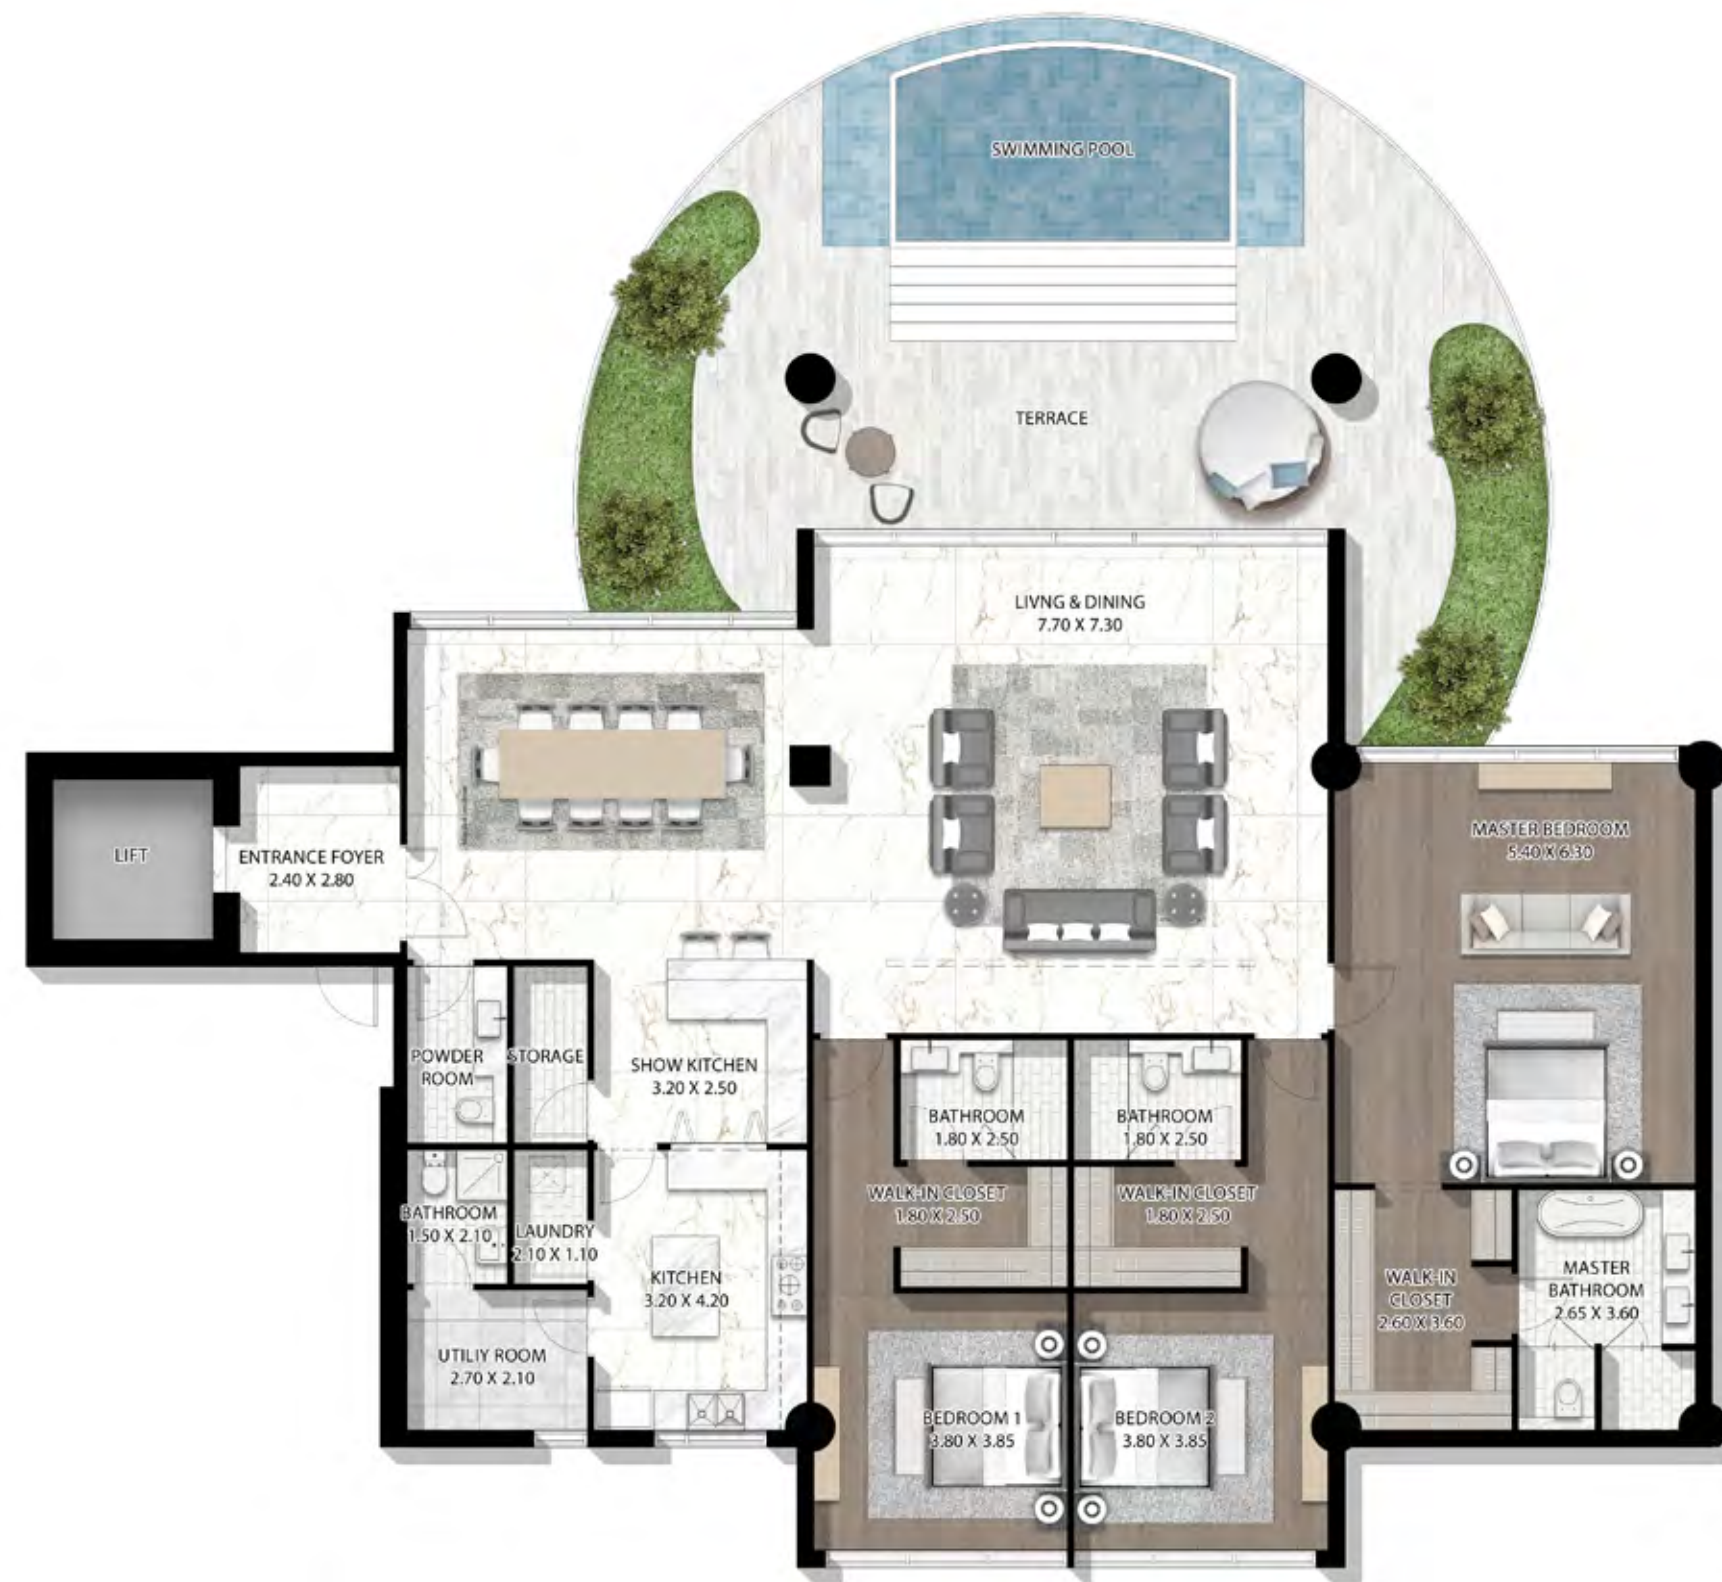

3-BEDROOM TYPE 4A

LEVEL 03 & 05

CAVALLI COUTURE