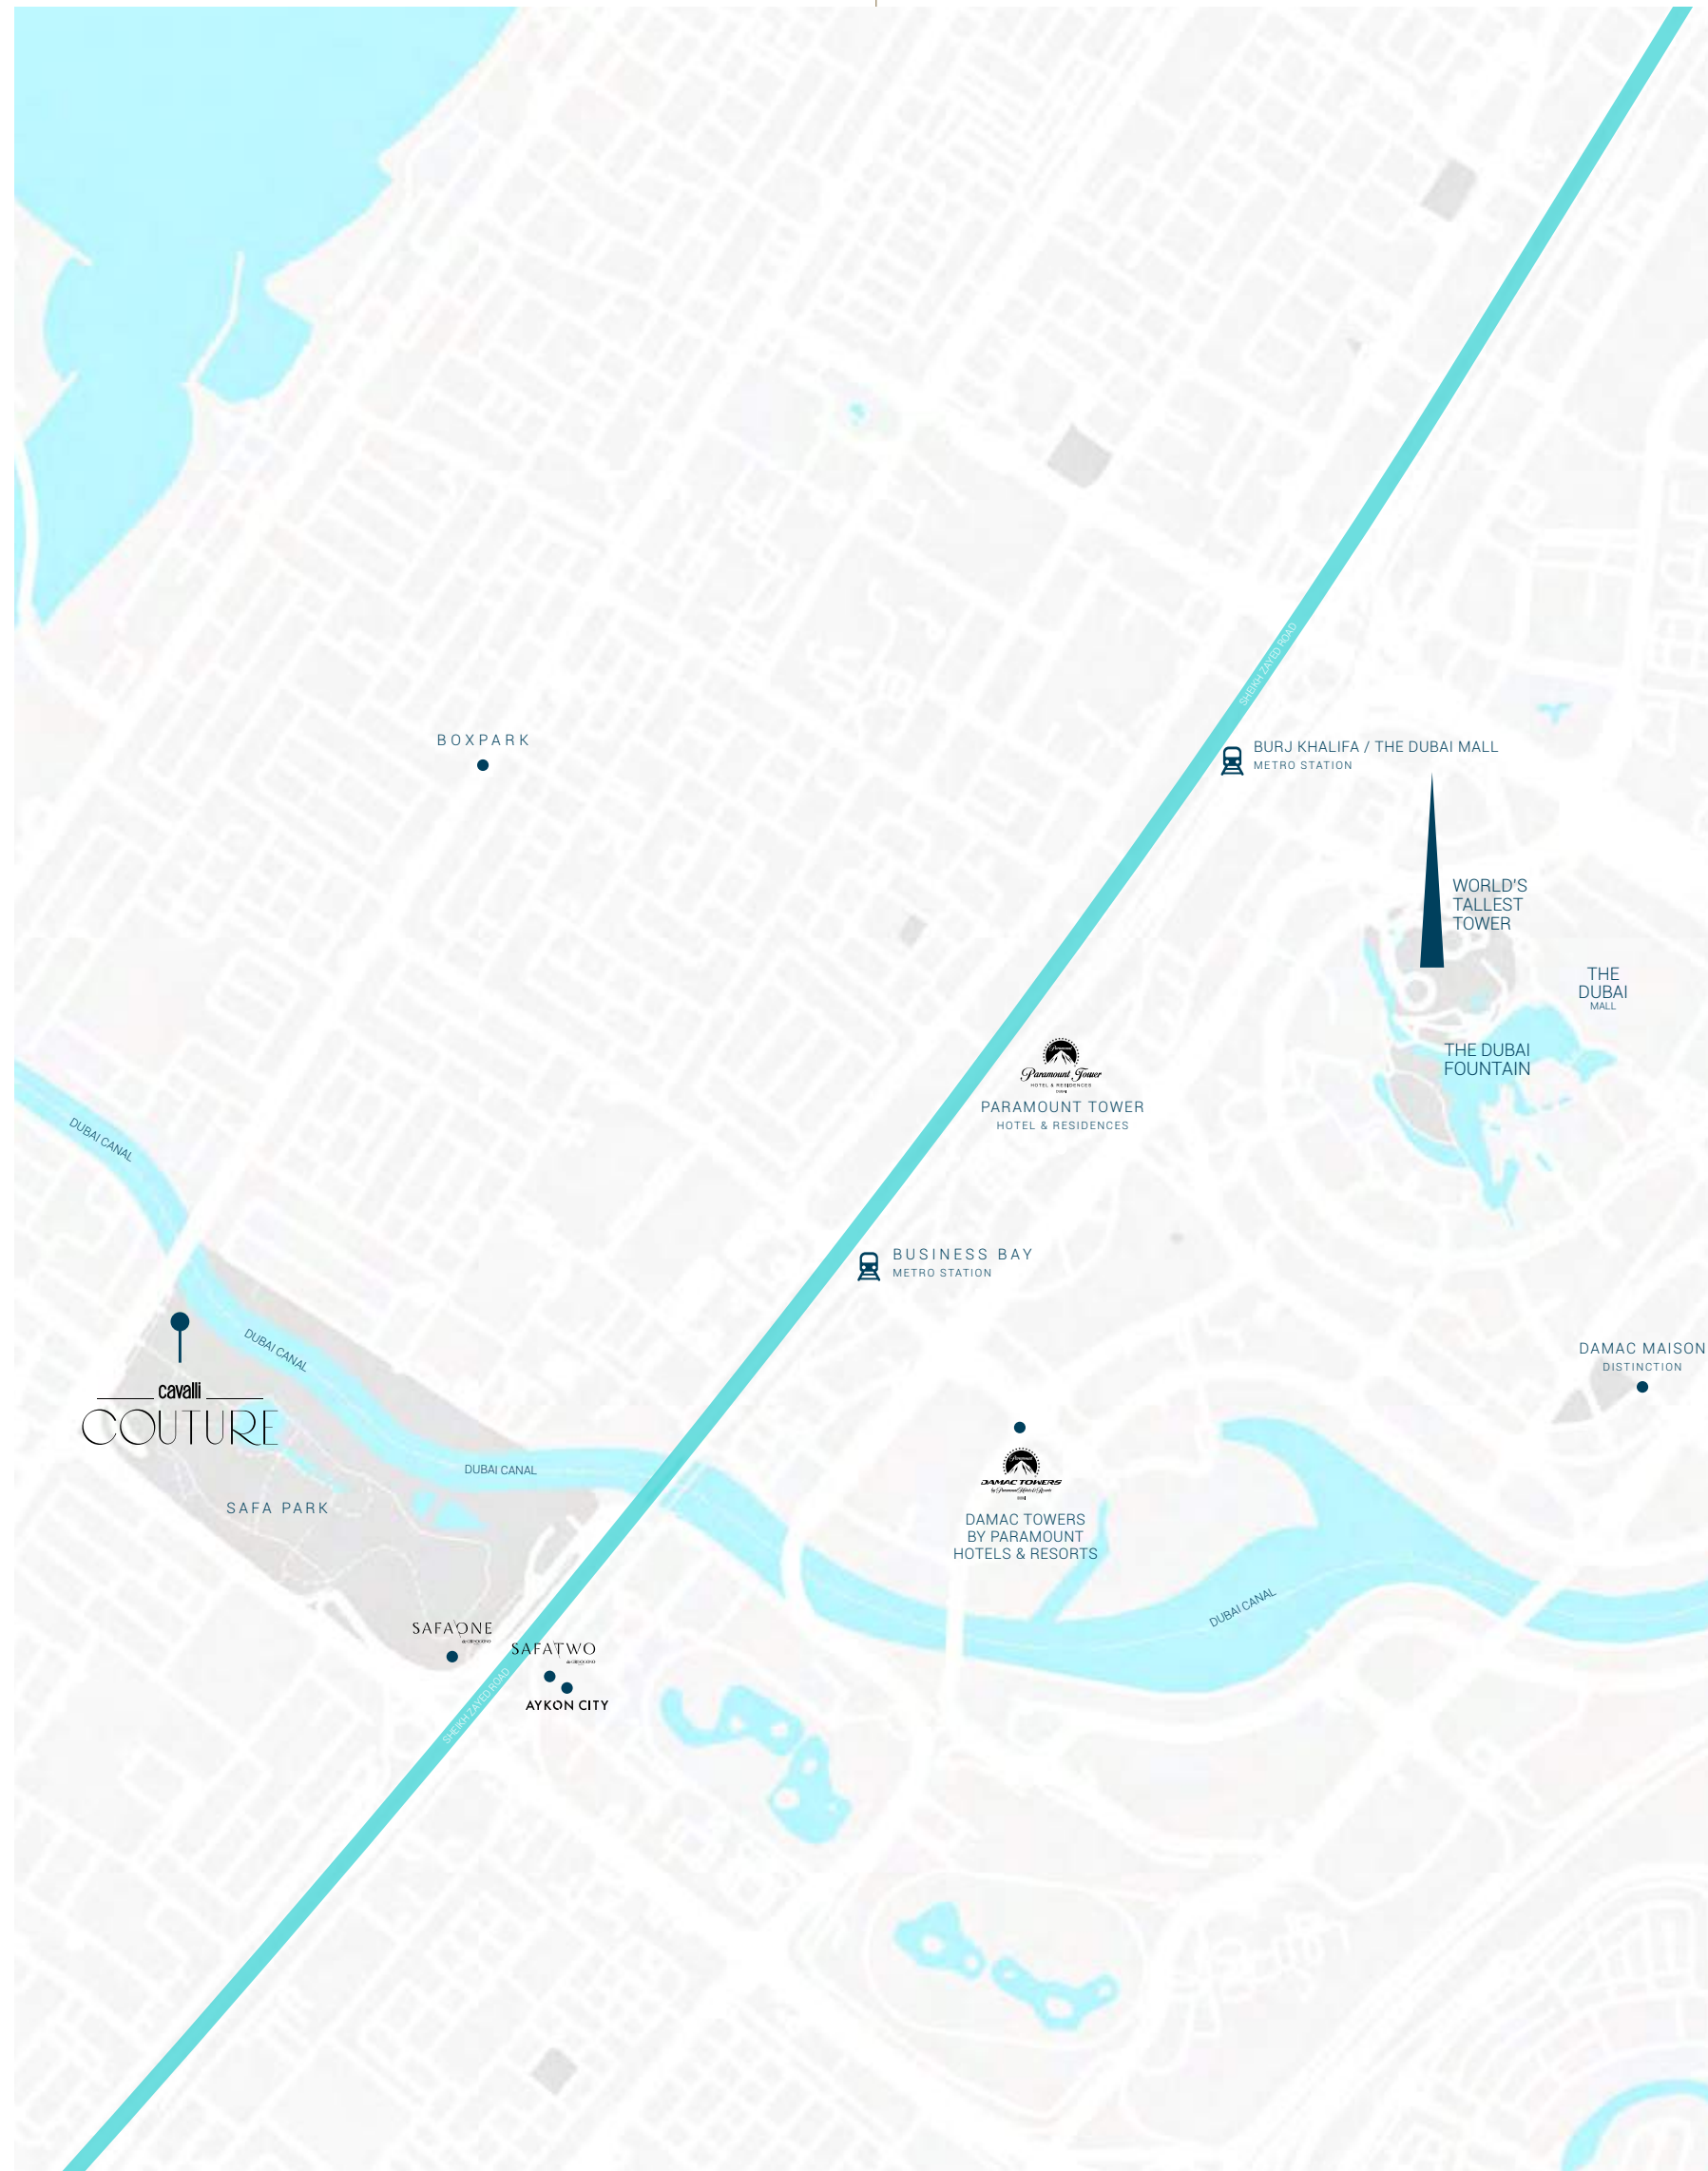

CAVALLI COUTURE