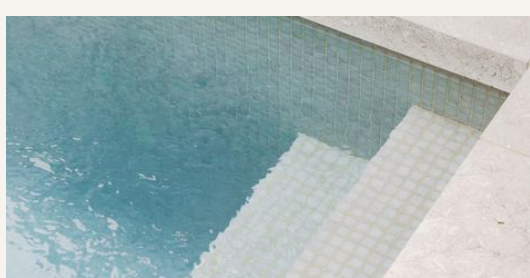

ACCENT MOSAIC TILE
AT POOL