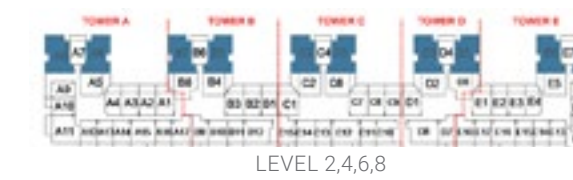

DAMAC RIVERSIDE - VIEWS

DAMAC RIVERSIDE - VIEWS

2BR - TYPE A1

2BR - TYPE A2

2BR - TYPE B1

2BR - TYPE B2

2BR - TYPE B3

2-BR APARTMENT