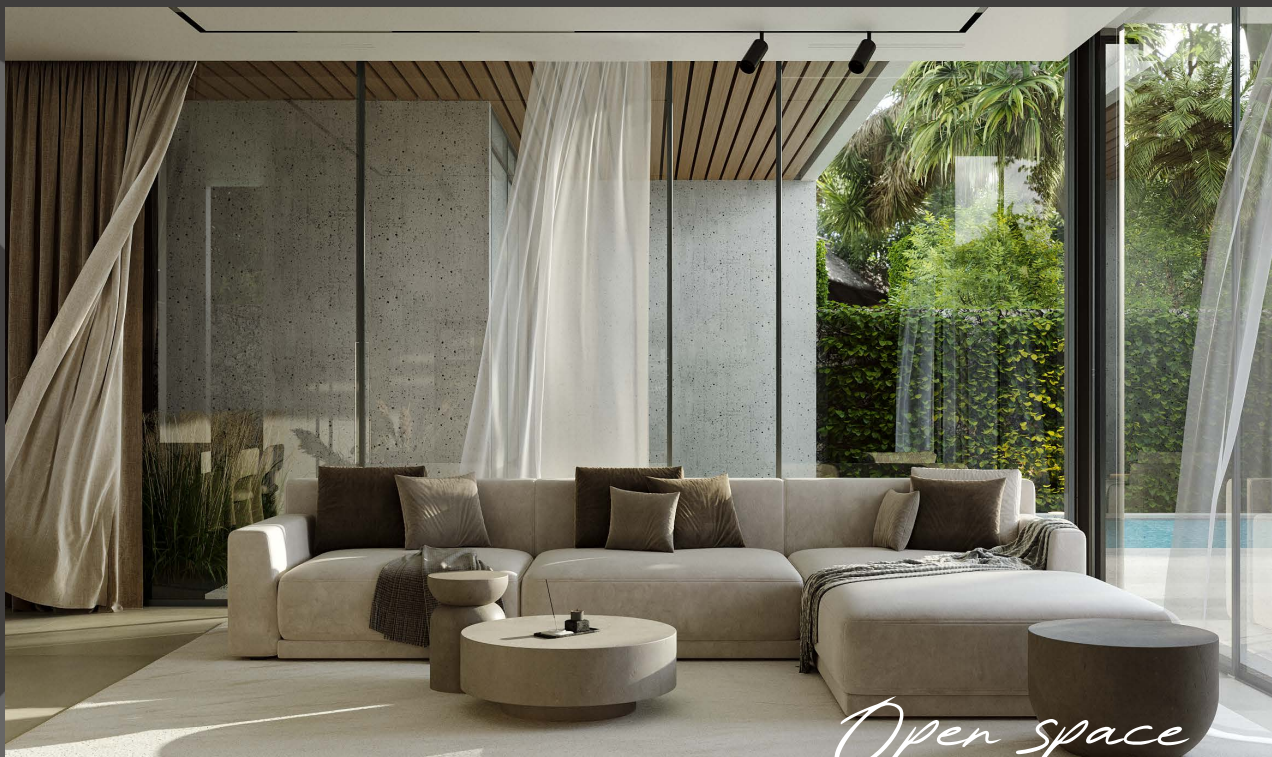

The concept behind COMO VILLA is to share beautiful moments in a completely private atmosphere while ensuring maximum comfort.

Through the use of panoramic windows, the aim is to reflect a sense of freedom and fill this magnificent space with light and vitality.

*Open space
Living room*

Open spaces and large floor-to-ceiling windows flood the entire villa with natural light, creating a sensation that nature is seamlessly integrated into your home.

SHANTI VILLAGE