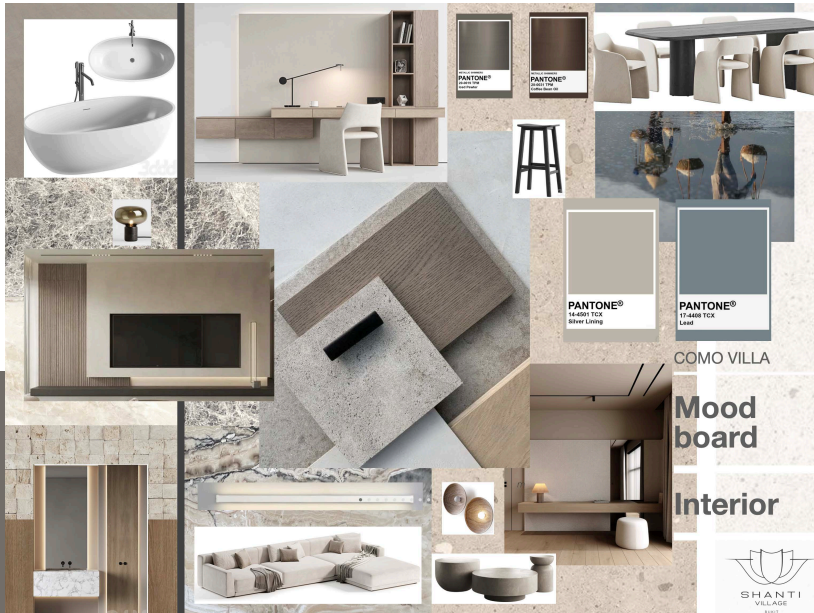

Functionality: Practicality and comfort in every item.

JAPANDI DESIGN

The lifestyle philosophy where beauty meets utility in harmony with nature.

WHAT'S INSIDE MATERIALS

The modern villa interior is decorated with exclusively designed and custom-made furniture crafted from Indonesian iron wood, teak wood, and wood veneer. It also features luxurious marble, neutral color schemes of beige and gray tones.

Harmony of Bali Spirit & European Quality

A personal entrance hall with a wardrobe - in every bedroom! Built-in closets, like secret storage spaces, where every element is meticulously thought out. The charm lies in the details: from the soft light flooding the closet compartments to the super-modern glossy shelves on metal guides, creating a special coziness.

BEAUTY LIES IN SIMPLE LINES

The niche with a table in the bedroom is a tiny paradise spot for brilliant ideas, where size doesn't matter, and coffee is a must! Textiles and mirrors blend harmoniously in the space, evoking a sense of lightness and order.

GOOD CHOICE

The Master bathroom looks as if one could find secret entrances to other dimensions in it, if one were to turn the faucets just right. Marble, glass, perfectly placed candles, and sculptures — everything is like in the most beautiful movie.