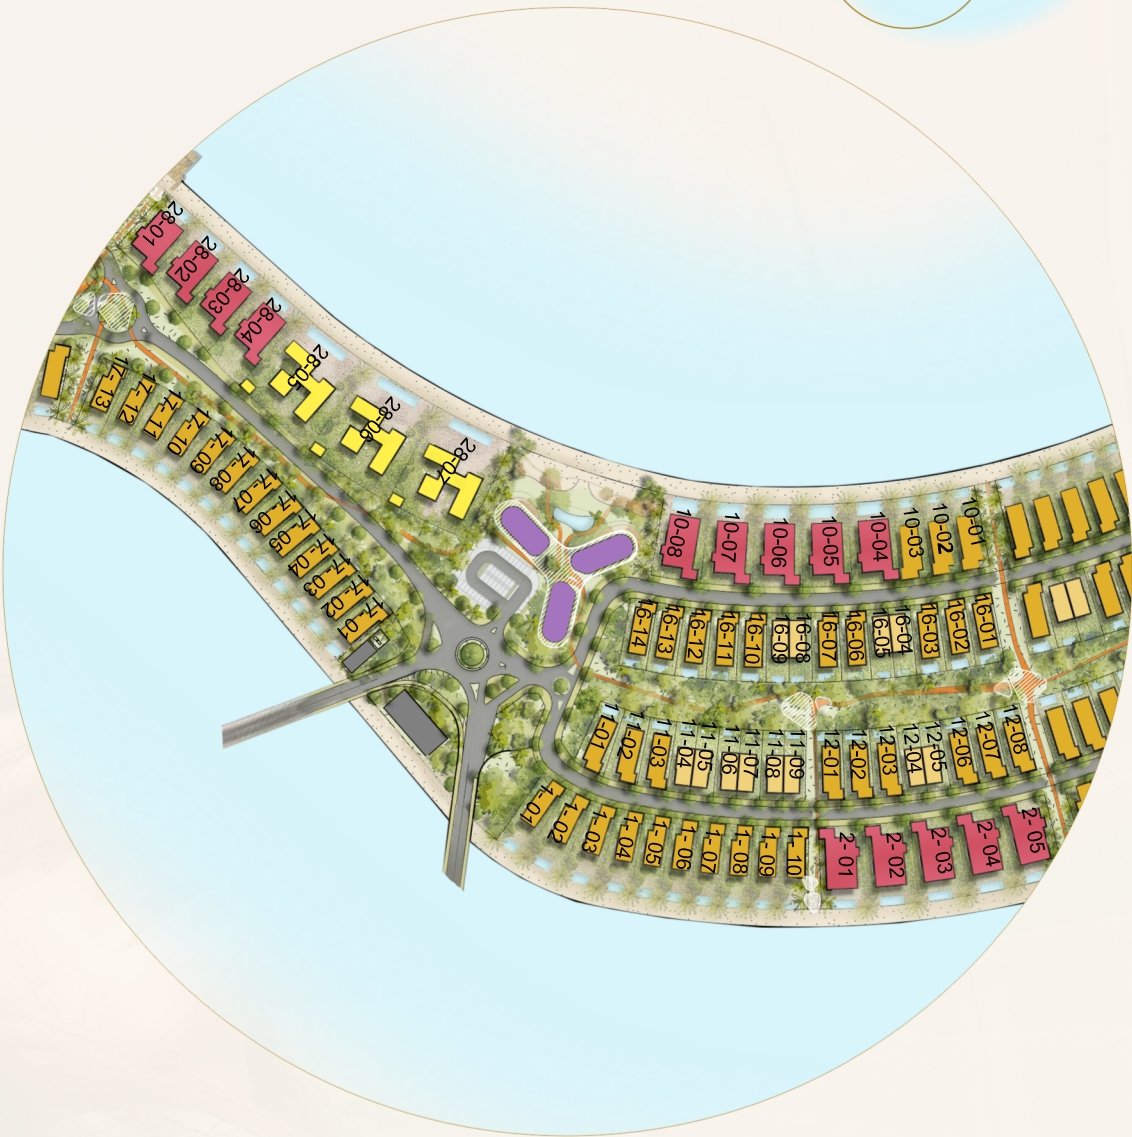

ALTHURAYA ISLAND

Invest in Iconic *Island Living*

5BR - Seabreeze Villa

Plot Area From: 3,868.26 Sq.ft
To: 5,133.62 Sq.ft

Area: 6,596.12 Sq.ft

6BR - Serene Villa

Plot Area From: 5,351.00 Sq.ft
To: 6,949.05 Sq.ft

Area: 7,159.08 Sq.ft

6BR - Azura Villa

Plot Area From: 6,415.05 Sq.ft
To: 8,975.00 Sq.ft

Area: 7,167.69 Sq.ft

8BR - Grandeur Villa

Plot Area From: 10,858.65 Sq.ft
To: 18,829.00 Sq.ft

Area: 14,746.56 Sq.ft

8BR - Majestic Villa

Plot Area From: 25,369.38 Sq.ft
To: 37,773.80 Sq.ft

Area: 25,758.04 Sq.ft