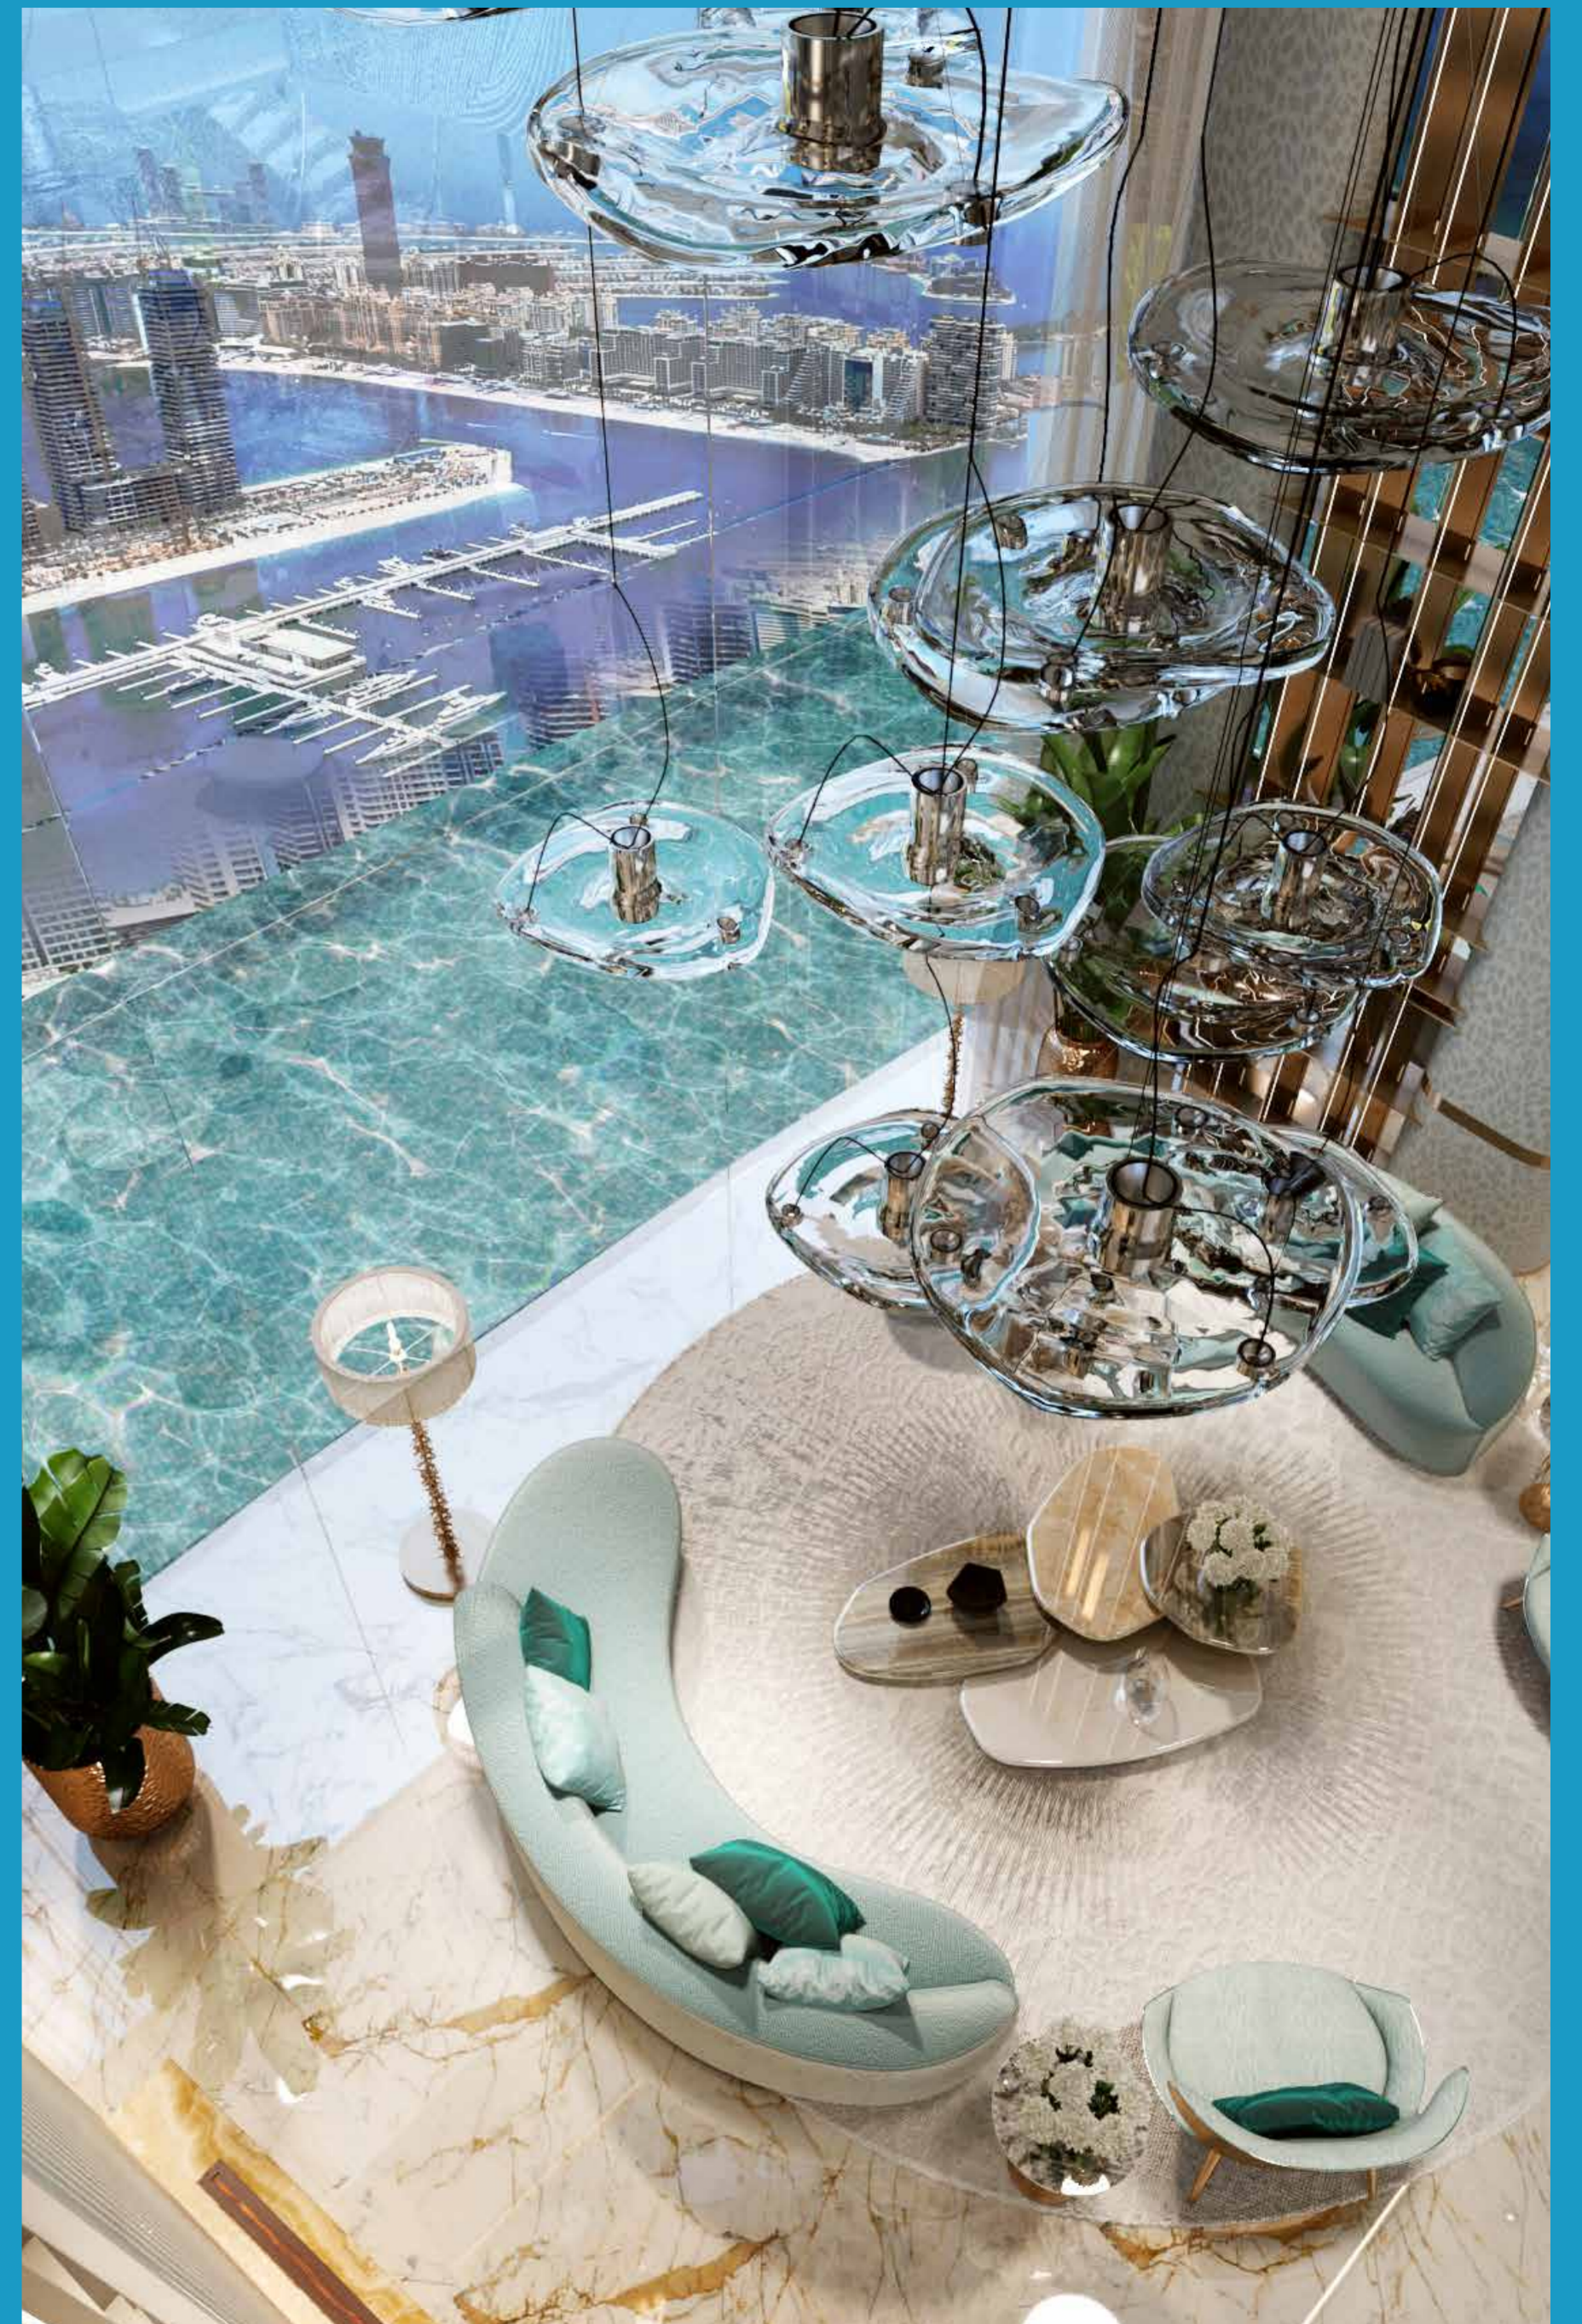

A WORLD
OF YOUR
OWN

Surround yourself with
the sky, the sun and
the sea, on an island
of happiness that
you have created
for yourself.