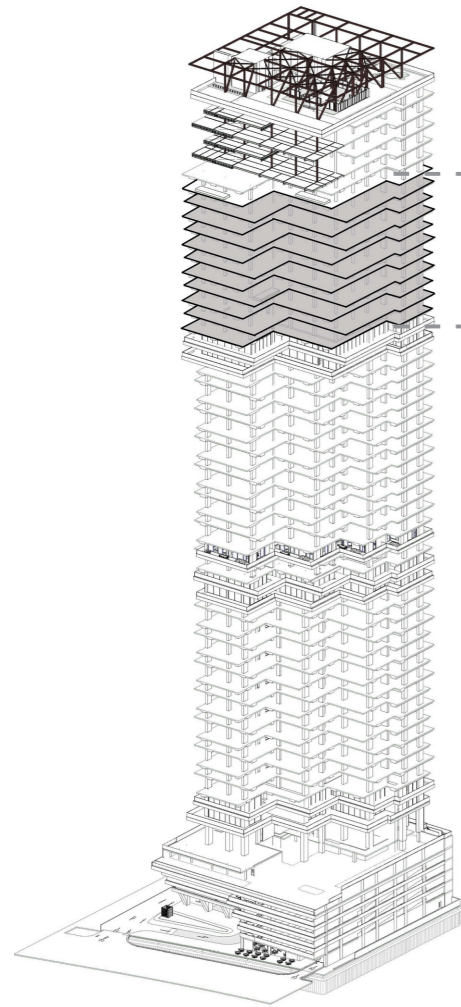

Fairmont

RESIDENCES
SOLARA TOWER DUBAI

TYPE A- VAR 1
APARTMENTS
LEVEL: 8,10,12,14,16,18,20

Fairmont

RESIDENCES
SOLARA TOWER DUBAI

TYPE A- VAR 2
APARTMENTS
LEVEL: 9,11,13,15,17,19,21

Fairmont

RESIDENCES
SOLARA TOWER DUBAI

TYPE B- VAR 1
APARTMENTS
LEVEL: 23,25,27,29,31,33,35,37

LEVEL 37

LEVEL 23

Fairmont

RESIDENCES
SOLARA TOWER DUBAI

TYPE B- VAR 2
APARTMENTS
LEVEL: 24,26,28,30,32,34,36

LEVEL 36

LEVEL 24

Fairmont

RESIDENCES
SOLARA TOWER DUBAI

TYPE C- VAR 1
APARTMENTS
LEVEL:39-41-43-45-47-49

LEVEL 49

LEVEL 39

03

04

02