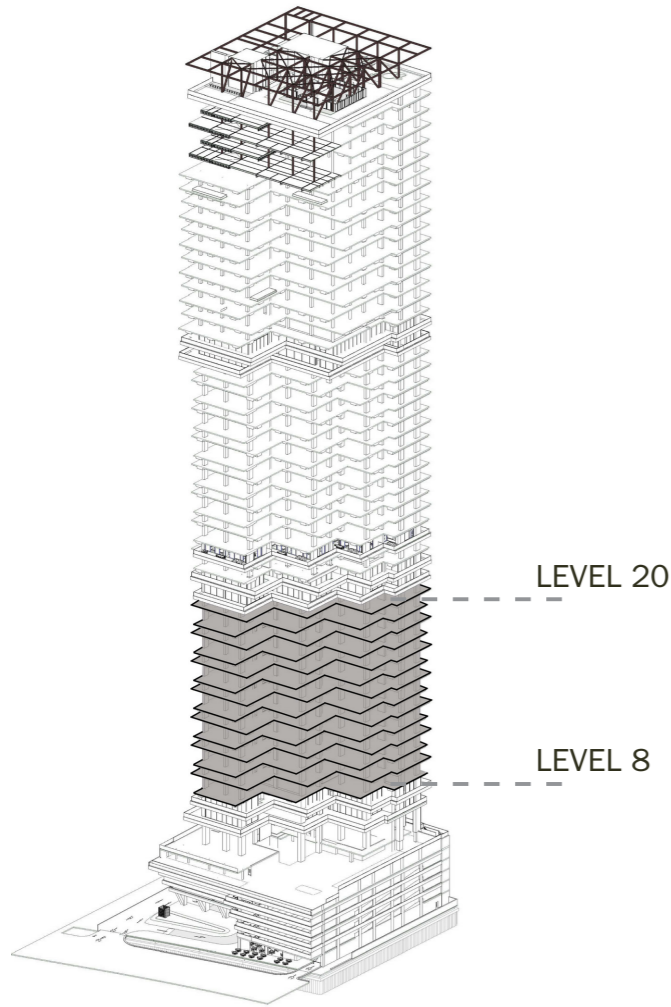

Fairmont

RESIDENCES
SOLARA TOWER DUBAI

TYPE A- VAR 1
APARTMENTS
LEVEL: 8,10,12,14,16,18,20

Fairmont

RESIDENCES
SOLARA TOWER DUBAI

TYPE A- VAR 2
APARTMENTS
LEVEL: 9,11,13,15,17,19,21

Fairmont

RESIDENCES
SOLARA TOWER DUBAI

TYPE B- VAR 1
APARTMENTS
LEVEL: 23,25,27,29,31,33,35,37

LEVEL 37

LEVEL 23

Fairmont

RESIDENCES
SOLARA TOWER DUBAI

TYPE B- VAR 2
APARTMENTS
LEVEL: 24,26,28,30,32,34,36

LEVEL 36

LEVEL 24

Fairmont

RESIDENCES
SOLARA TOWER DUBAI

TYPE C- VAR 1
APARTMENTS
LEVEL:39-41-43-45-47-49

LEVEL 49

LEVEL 39

03

04

02