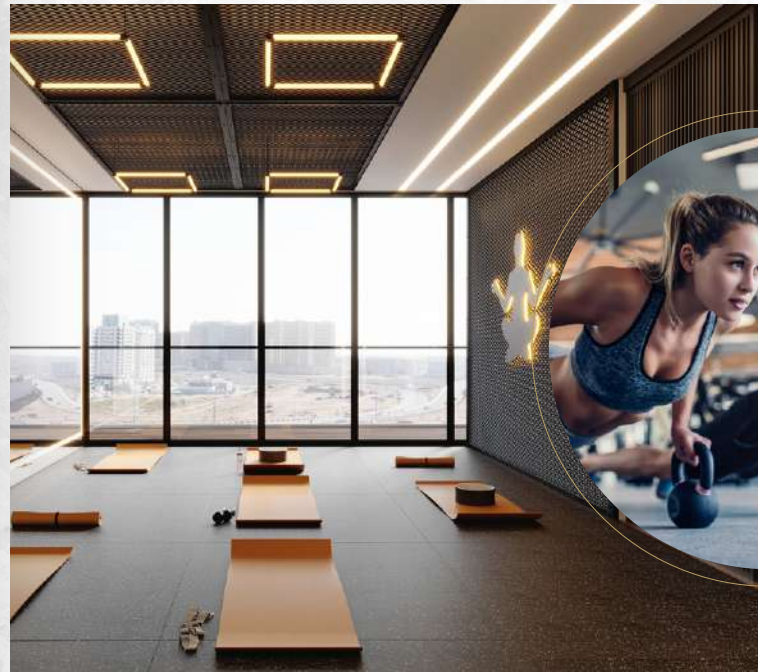

## INDOOR GOLF EXPERIENCE

where every swing is a moment of excitement and precision. Navigate through challenging courses, aiming for that perfect shot while surrounded by friends and family.

Experience the thrill of our indoor mini golf area, where every swing brings excitement and enjoyment. Designed for players of all skill levels, our meticulously crafted course offers the perfect blend of challenge and fun. Surround yourself with captivating aesthetics as you create unforgettable memories with loved ones.

Embark on an exhilarating journey into our indoor arcade and interactive game room. Delight in a realm where classic arcade games meet cutting-edge technology, offering endless thrills for all ages. Whether you're challenging friends to a game of skill or immersing yourself in virtual adventures, every moment is a captivating experience. At our residential haven, the thrill of gaming knows no bounds, promising unforgettable memories and boundless joy for residents and guests alike.

## ACTIVE LIFESTYLE

Enter the indoor gym, a space for fitness and health. From weights to cardio, it's where goals come to life.

Immerse yourself in unparalleled wellness at our gym and yoga room, where activity levels soar. From intense workouts to serene yoga sessions, our cutting-edge facilities cater to every fitness enthusiast. Recharge and revitalize in our luxurious ladies' and gents' sauna and steam rooms, where relaxation meets rejuvenation. Step into a world where wellness isn't just a goal—it's a vibrant, hyperactive lifestyle embraced by all.