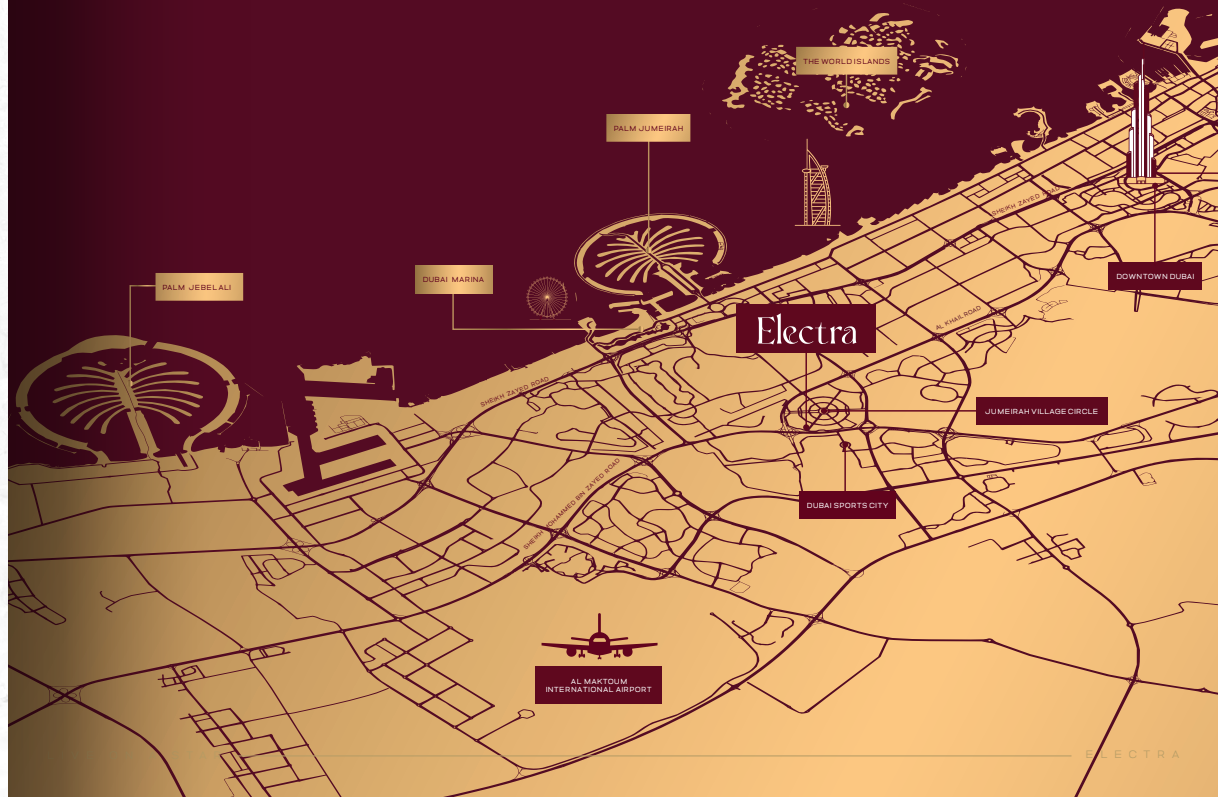

JVC's strategic location, close to major transportation hubs, including Sheikh Mohammed Bin Zayed Road, Al Khail Road, and Hessa Street, ensures seamless connectivity to Dubai's key destinations. Residents will surely enjoy convenient access to all that Dubai has to offer.

0-5

MINUTES

- Dubai Sports City
- Dubai International Cricket Stadium
- Dubai Auto drone
- Jumeirah Village Triangle
- Arjan
- Emirates Hills
- Jumeirah Golf Estates Golf & Country Club

10-15

MINUTES

- Burj Al Arab
- Palm Jumeirah
- Production City
- Motor City
- Al Barsha
- Dubai Studio City
- Al Furjan

15-25

MINUTES

- Downtown / Burj Khalifa
- Business Bay
- Dubai Investments Park
- Dubai International Airport
- IMG Worlds of Adventure
- Global Village
- Expo 2020

MALLS

- Circle Mall JVC
- City Centre Meaisem
- Dubai Hills Mall
- Al Barsha Mall
- Mall of the Emirates
- City Land Mall

SCHOOLS

- JSS International School
- Sunmarke School
- Gems Founders School
- Dwight School Dubai
- Gems Metropole School
- King's School Al Barsha

HOSPITALS

- Saudi German Hospital
- Emirates Hospital Day Surgery
- Mediclinic Parkview Hospital
- NMC Royal Hospital
- King's College Hospital London