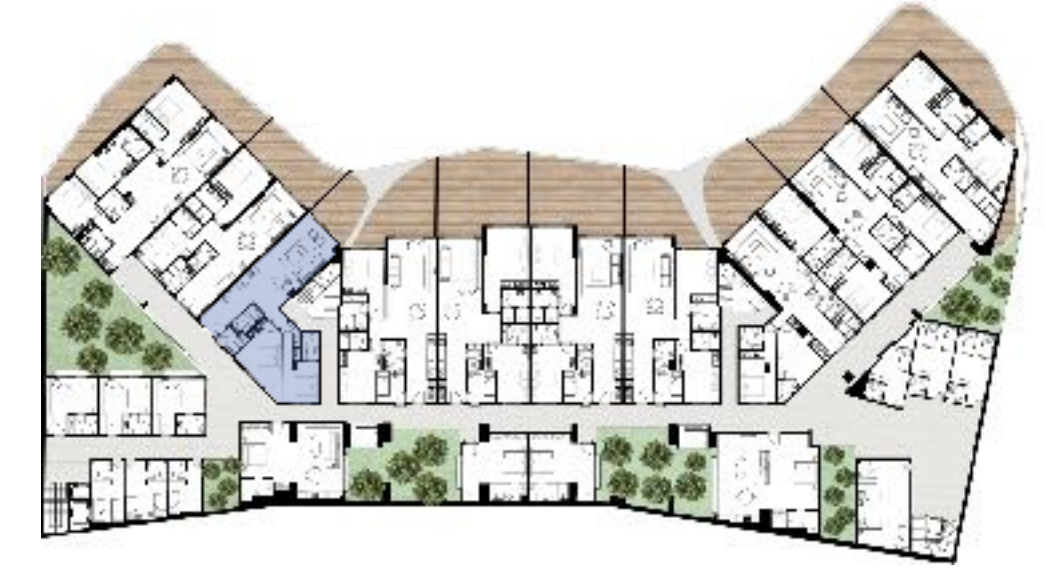

SEBA
mare
GÜNDOĞAN