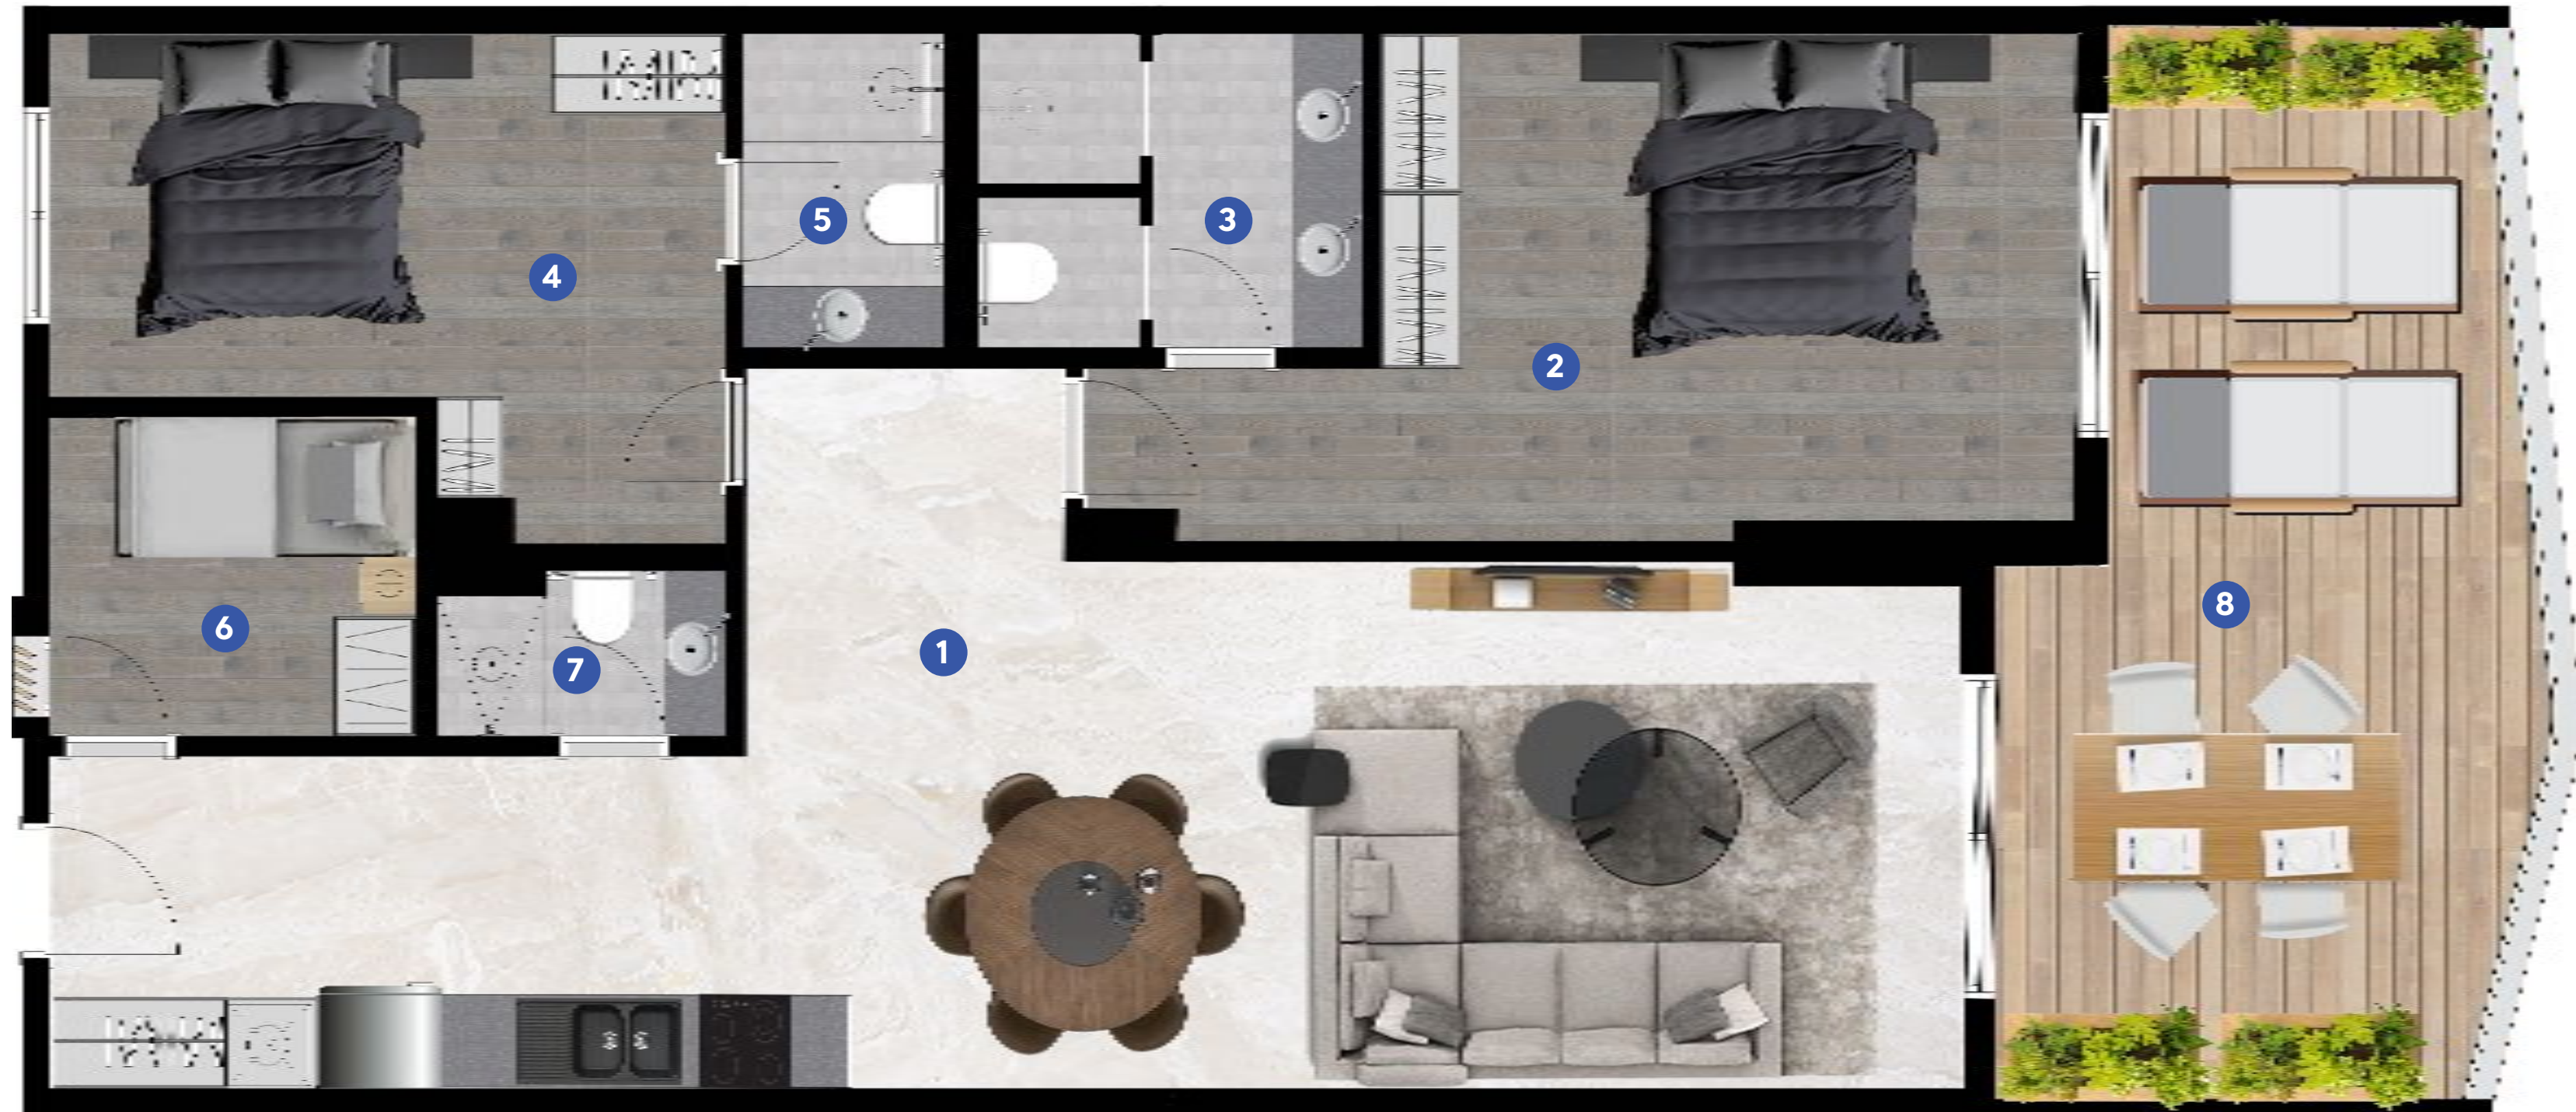

Apartment: 19
3rd Floor

2.5+1 RESIDENCE

1	Living Area	50.20m²
2	Master Bedroom	21.37m²
3	Master Bathroom	6.57m²
4	Bedroom 1	15.68m²
5	Bathroom 1	3.48m²
6	Room 1	6.35m²
7	Bathroom 2	2.60m²
8	Terrace	36.75m²

Net 143m²
Gross 173m²