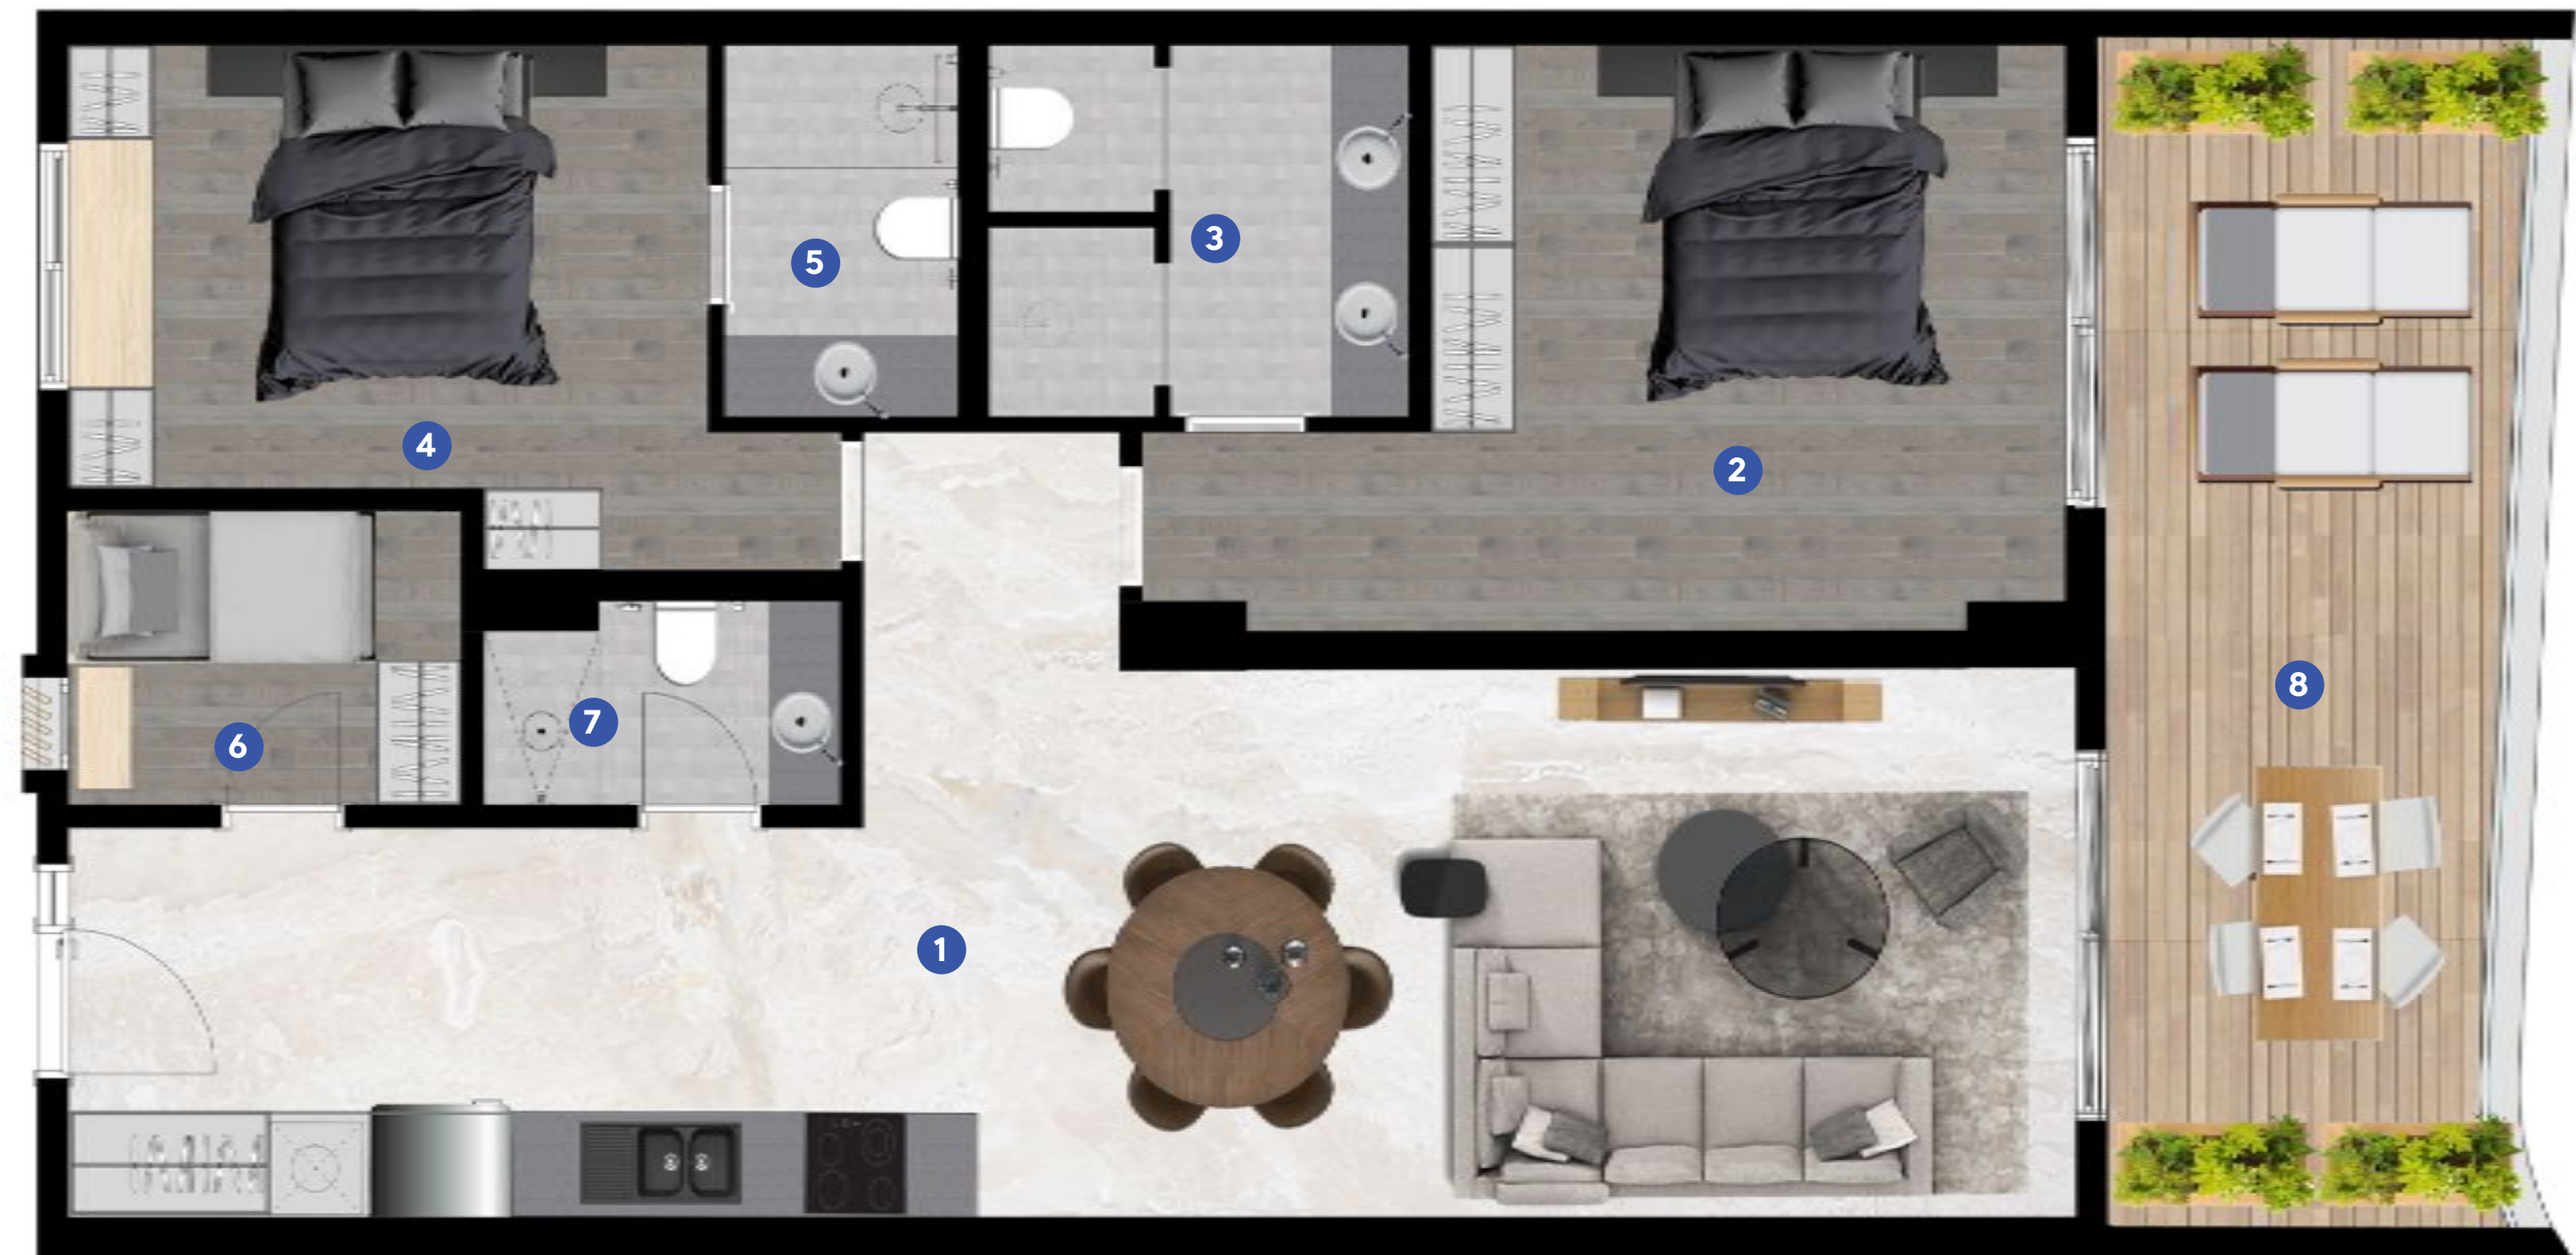

Net 113m²
Gross 155m²

SEBA
mare
GÜNDOĞAN

Apartment: 16
3rd Floor

2.5+1 RESIDENCE

1	Living Area	45.37m ²
2	Master Bedroom	15.23m ²
3	Master Bathroom	3.61m ²
4	Bedroom 1	16.58m ²
5	Room 1	4.00m ²
6	Bathroom 1	3.37m ²
7	Terrace	9.55m ²