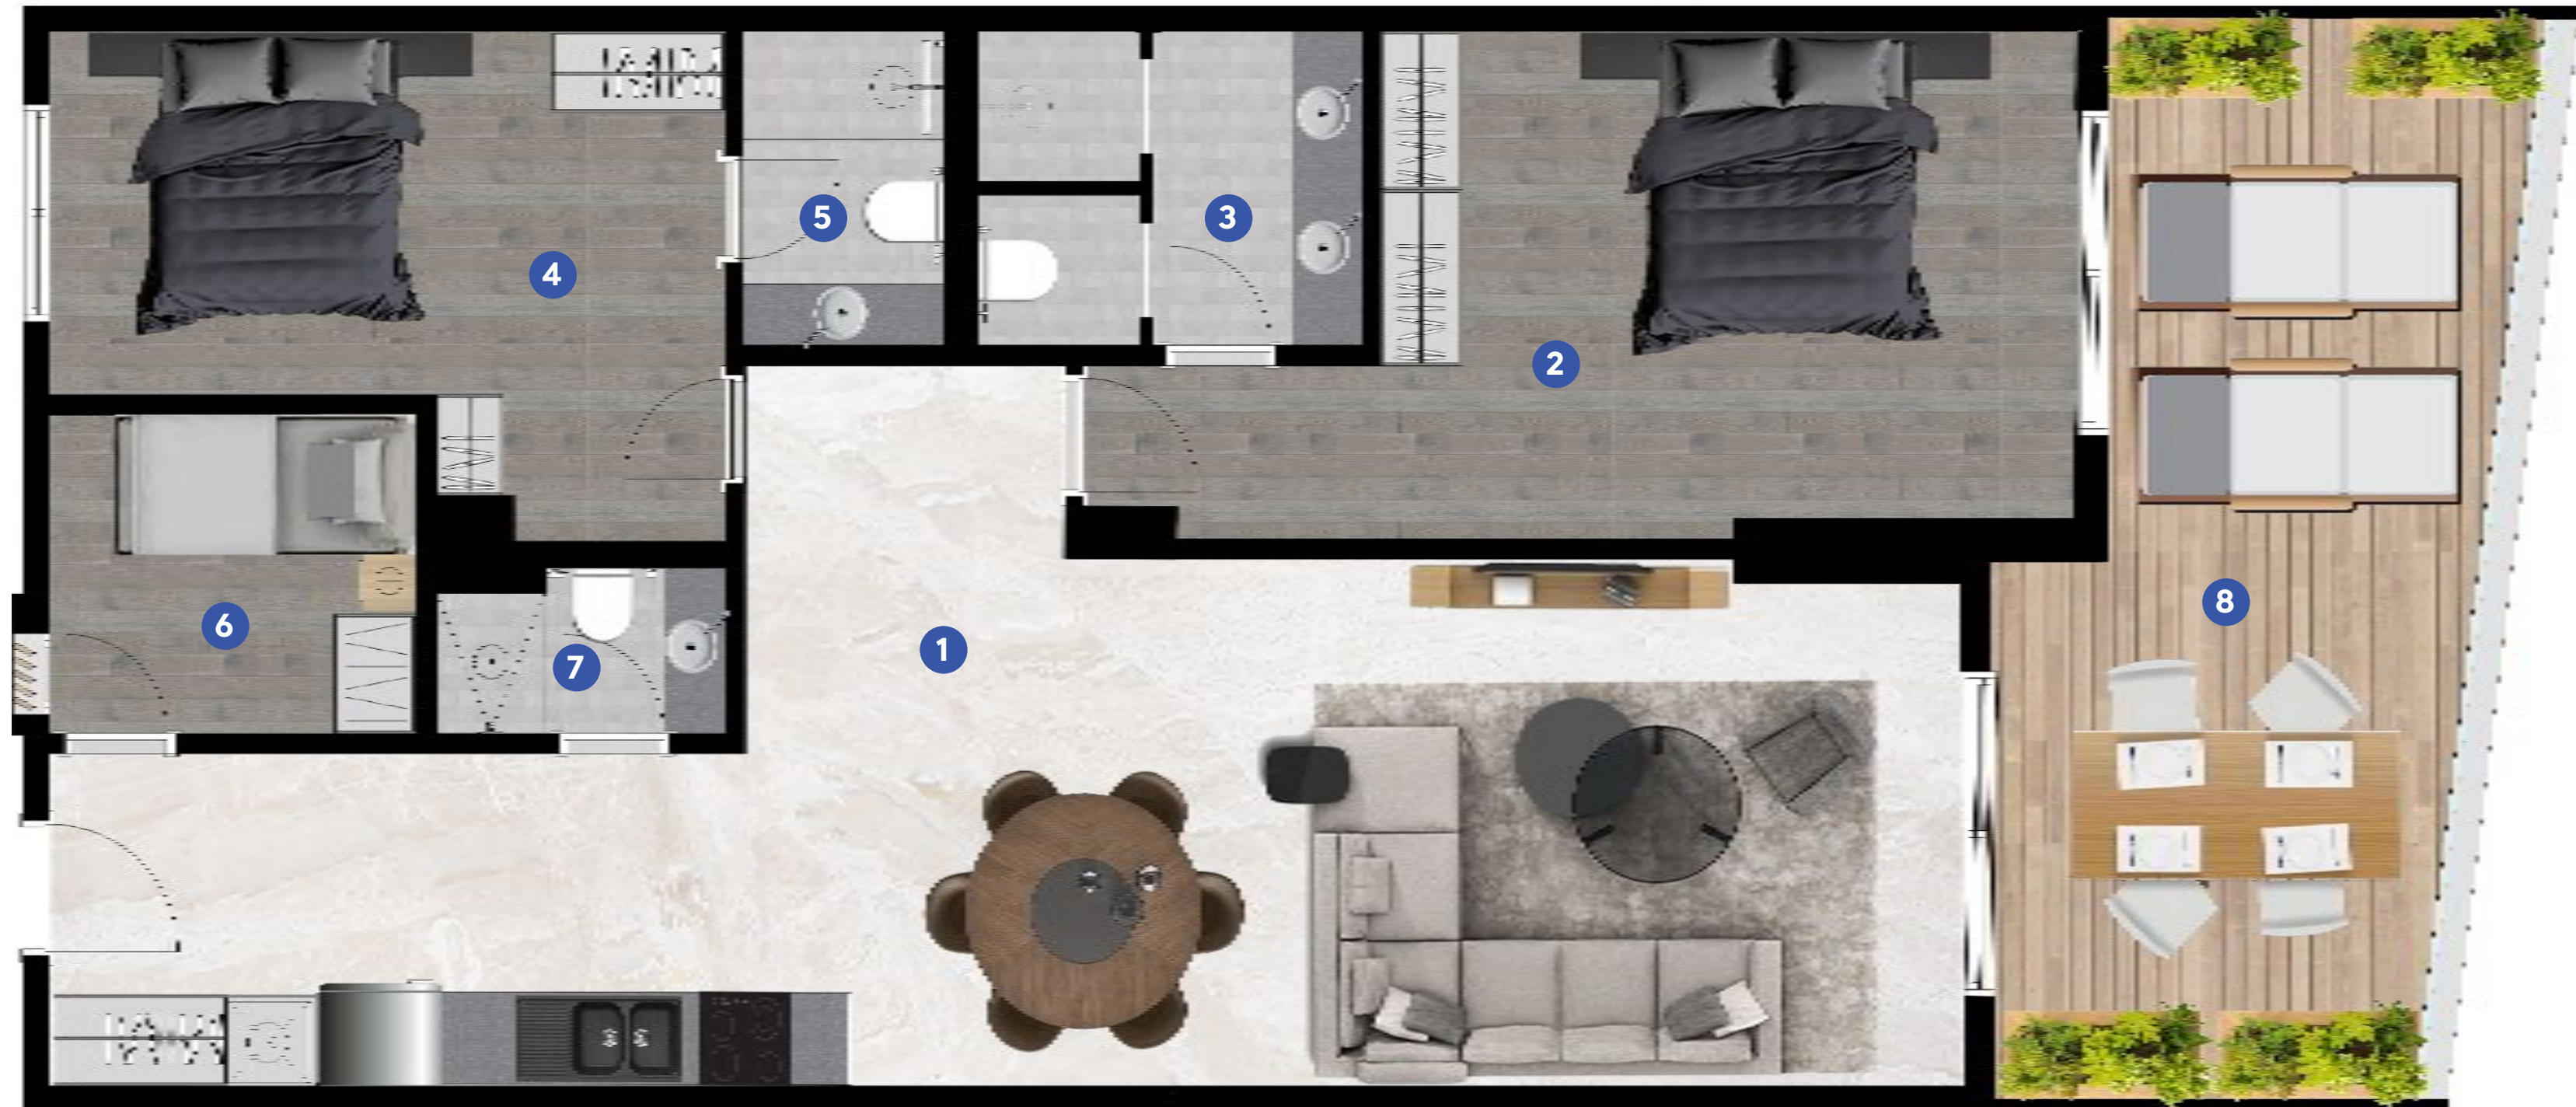

Apartment: 29
2nd Floor

2.5+1 RESIDENCE

- 1 Living Area 50.20m²
- 2 Master Bedroom 21.37m²
- 3 Master Bathroom 6.57m²
- 4 Bedroom 1 15.68m²
- 5 Bathroom 1 3.48m²
- 6 Room 1 6.35m²
- 7 Bathroom 2 2.60m²
- 8 Terrace 31.75m²

Net 138m²
Gross 188m²