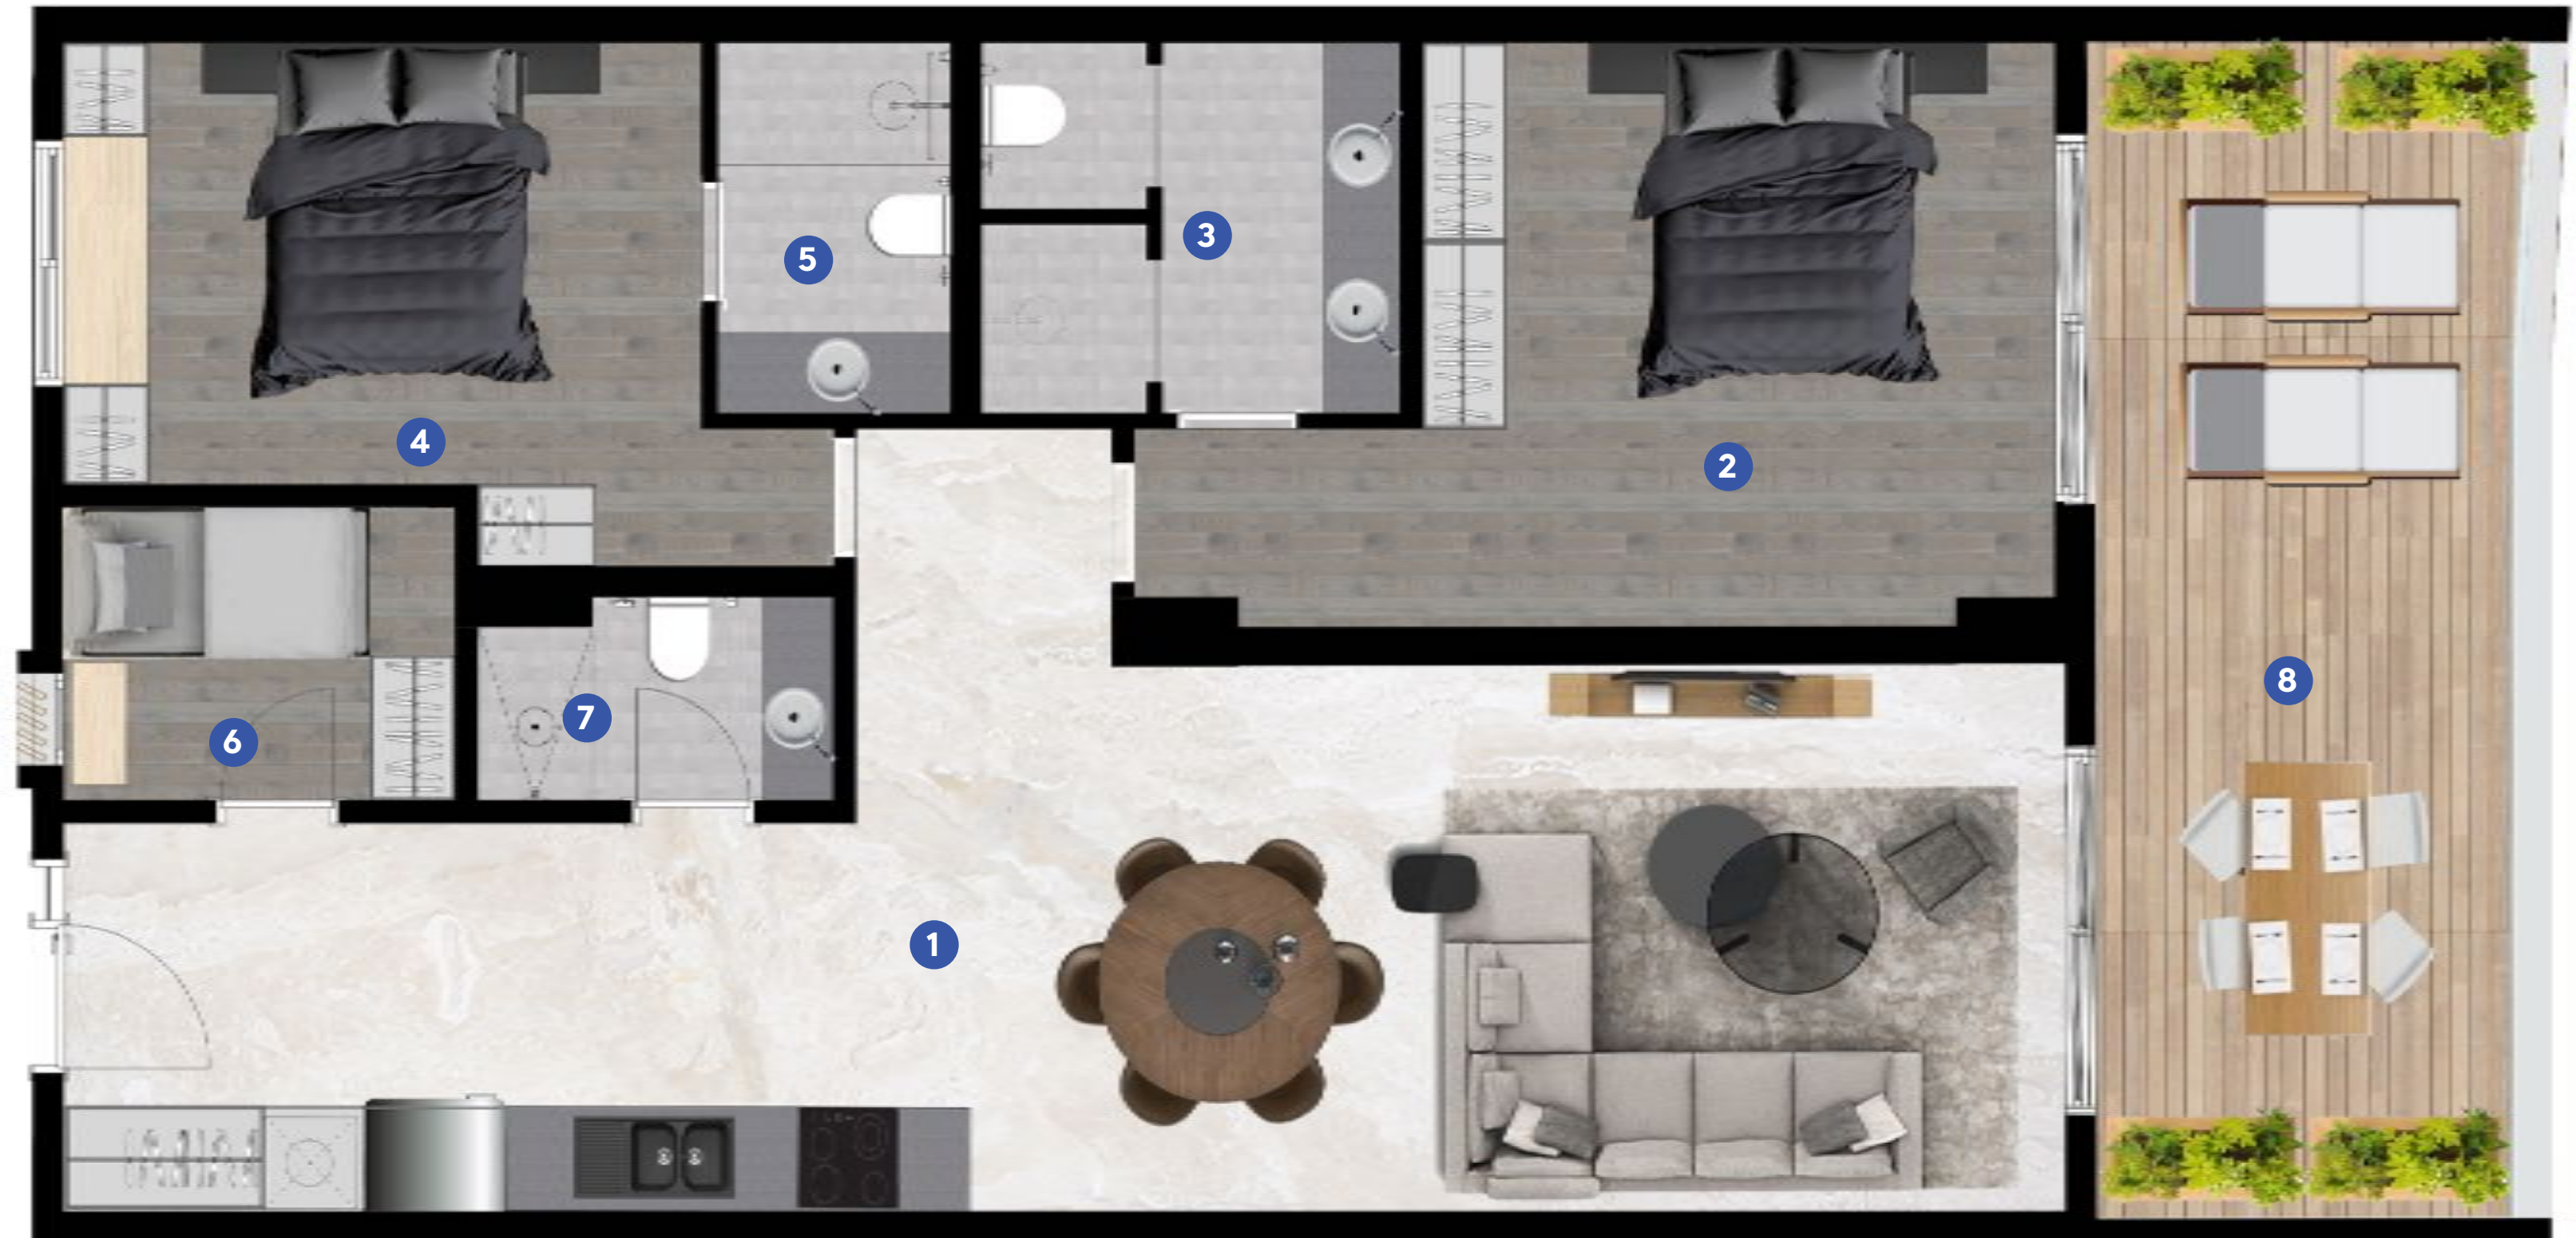

Net 126m²
Gross 172m²

SEBA
mare
GÜNDOĞAN

Apartment: 6
4th Floor

2.5+1 RESIDENCE

1	Living Area	45.37m ²
2	Master Bedroom	15.23m ²
3	Master Bathroom	3.61m ²
4	Bedroom 1	16.58m ²
5	Room 1	4.00m ²
6	Bathroom 1	3.37m ²
7	Terrace	8.00m ²