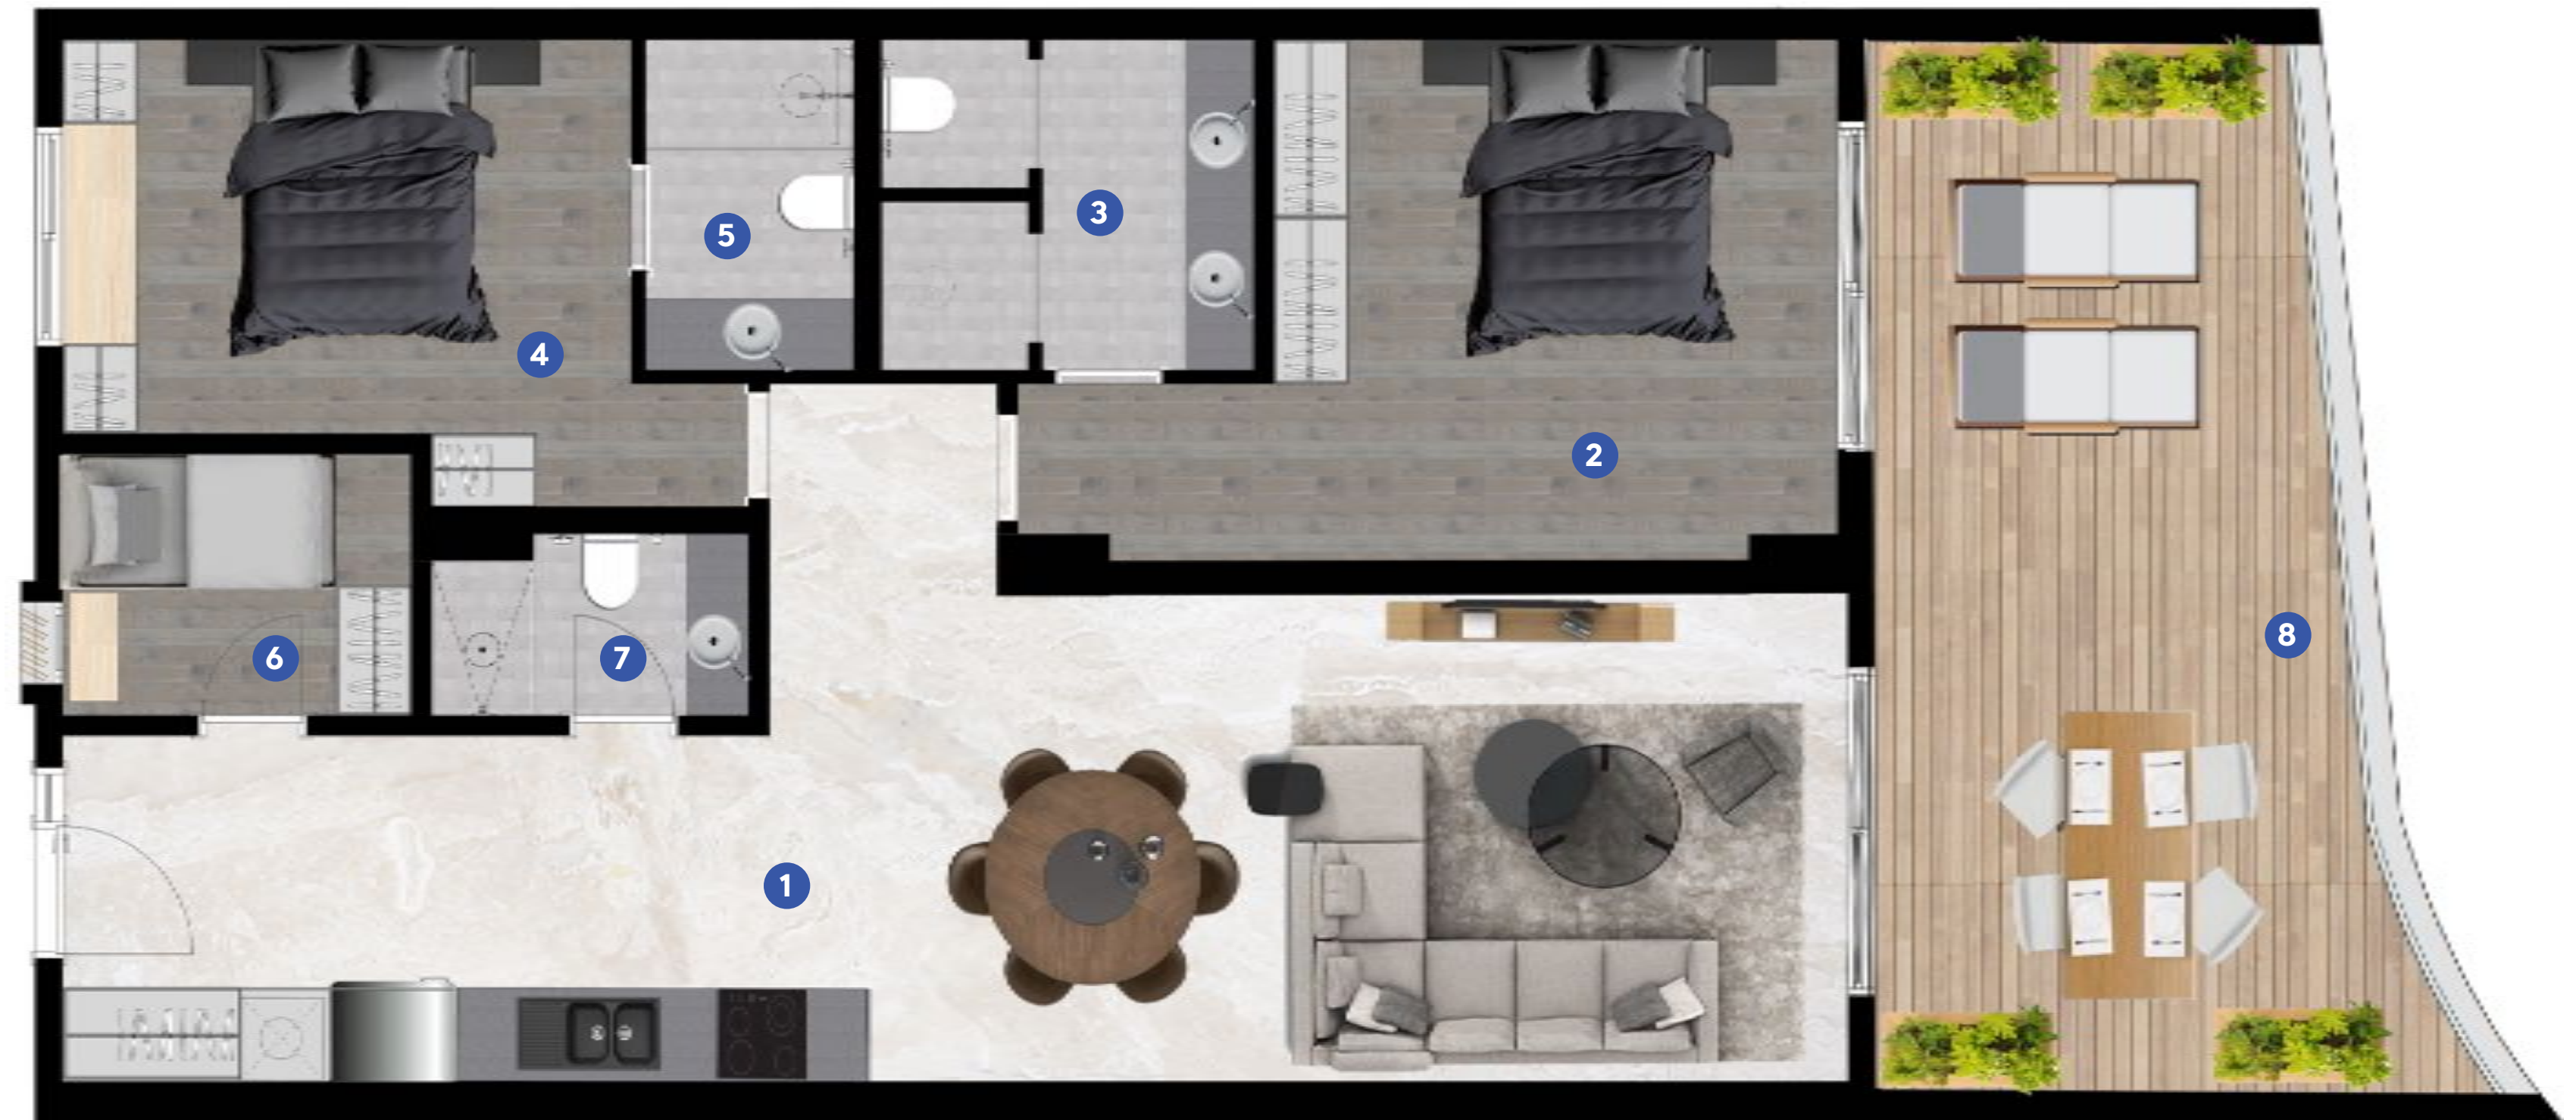

Apartment: 25
2nd Floor

2.5+1 REZİDANS

1	Living Area	44.00m²
2	Master Bedroom	18.00m²
3	Master Bathroom	6.60m²
4	Bedroom 1	14.00m²
5	Bathroom 1	3.70m²
6	Room 1	5.00m²
7	Bathroom 2	2.93m²
8	Terrace	31.77m²

Net
Gross

126m²
163m²