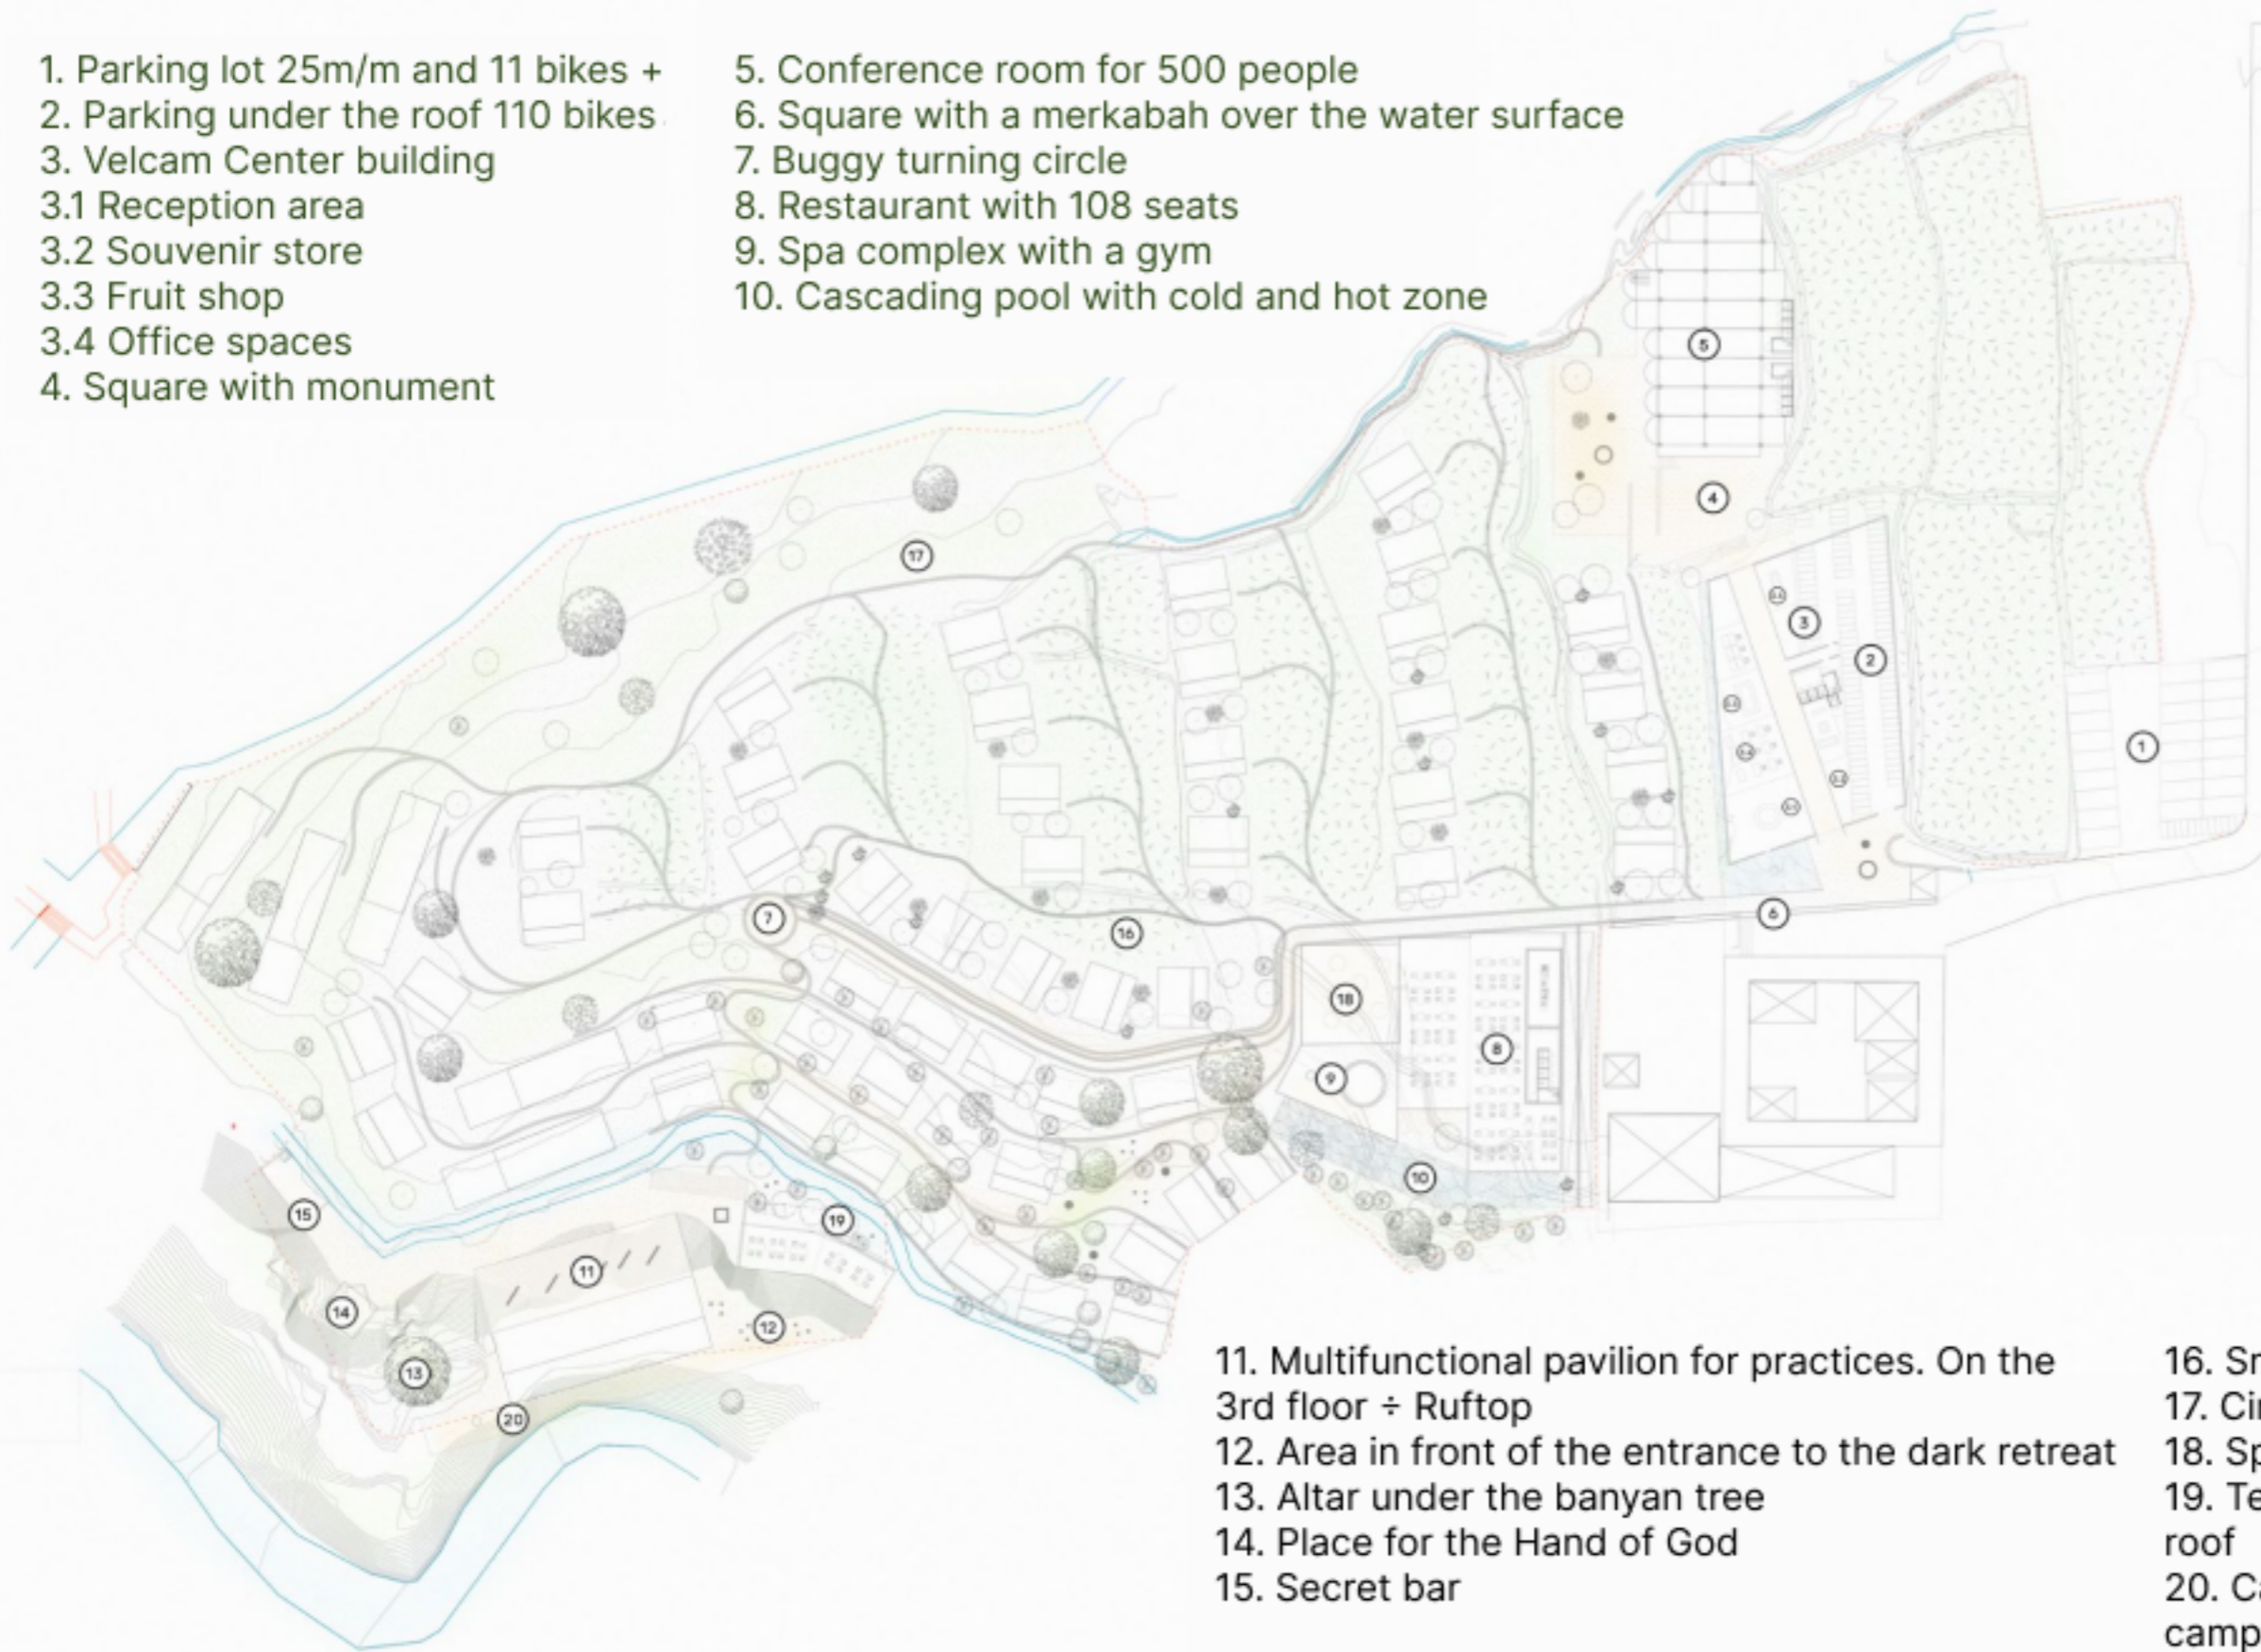

1. Parking lot 25m/m and 11 bikes +
2. Parking under the roof 110 bikes
3. Velcam Center building
 - 3.1 Reception area
 - 3.2 Souvenir store
 - 3.3 Fruit shop
 - 3.4 Office spaces
4. Square with monument

5. Conference room for 500 people
6. Square with a merkabah over the water surface
7. Buggy turning circle
8. Restaurant with 108 seats
9. Spa complex with a gym
10. Cascading pool with cold and hot zone

11. Multifunctional pavilion for practices. On the 3rd floor ÷ Ruftop
12. Area in front of the entrance to the dark retreat
13. Altar under the banyan tree
14. Place for the Hand of God
15. Secret bar

16. Small running track
17. Circular hike trail
18. Spa roofing
19. Tea house with observatory on the roof
20. Cantilever over the river with campfire area