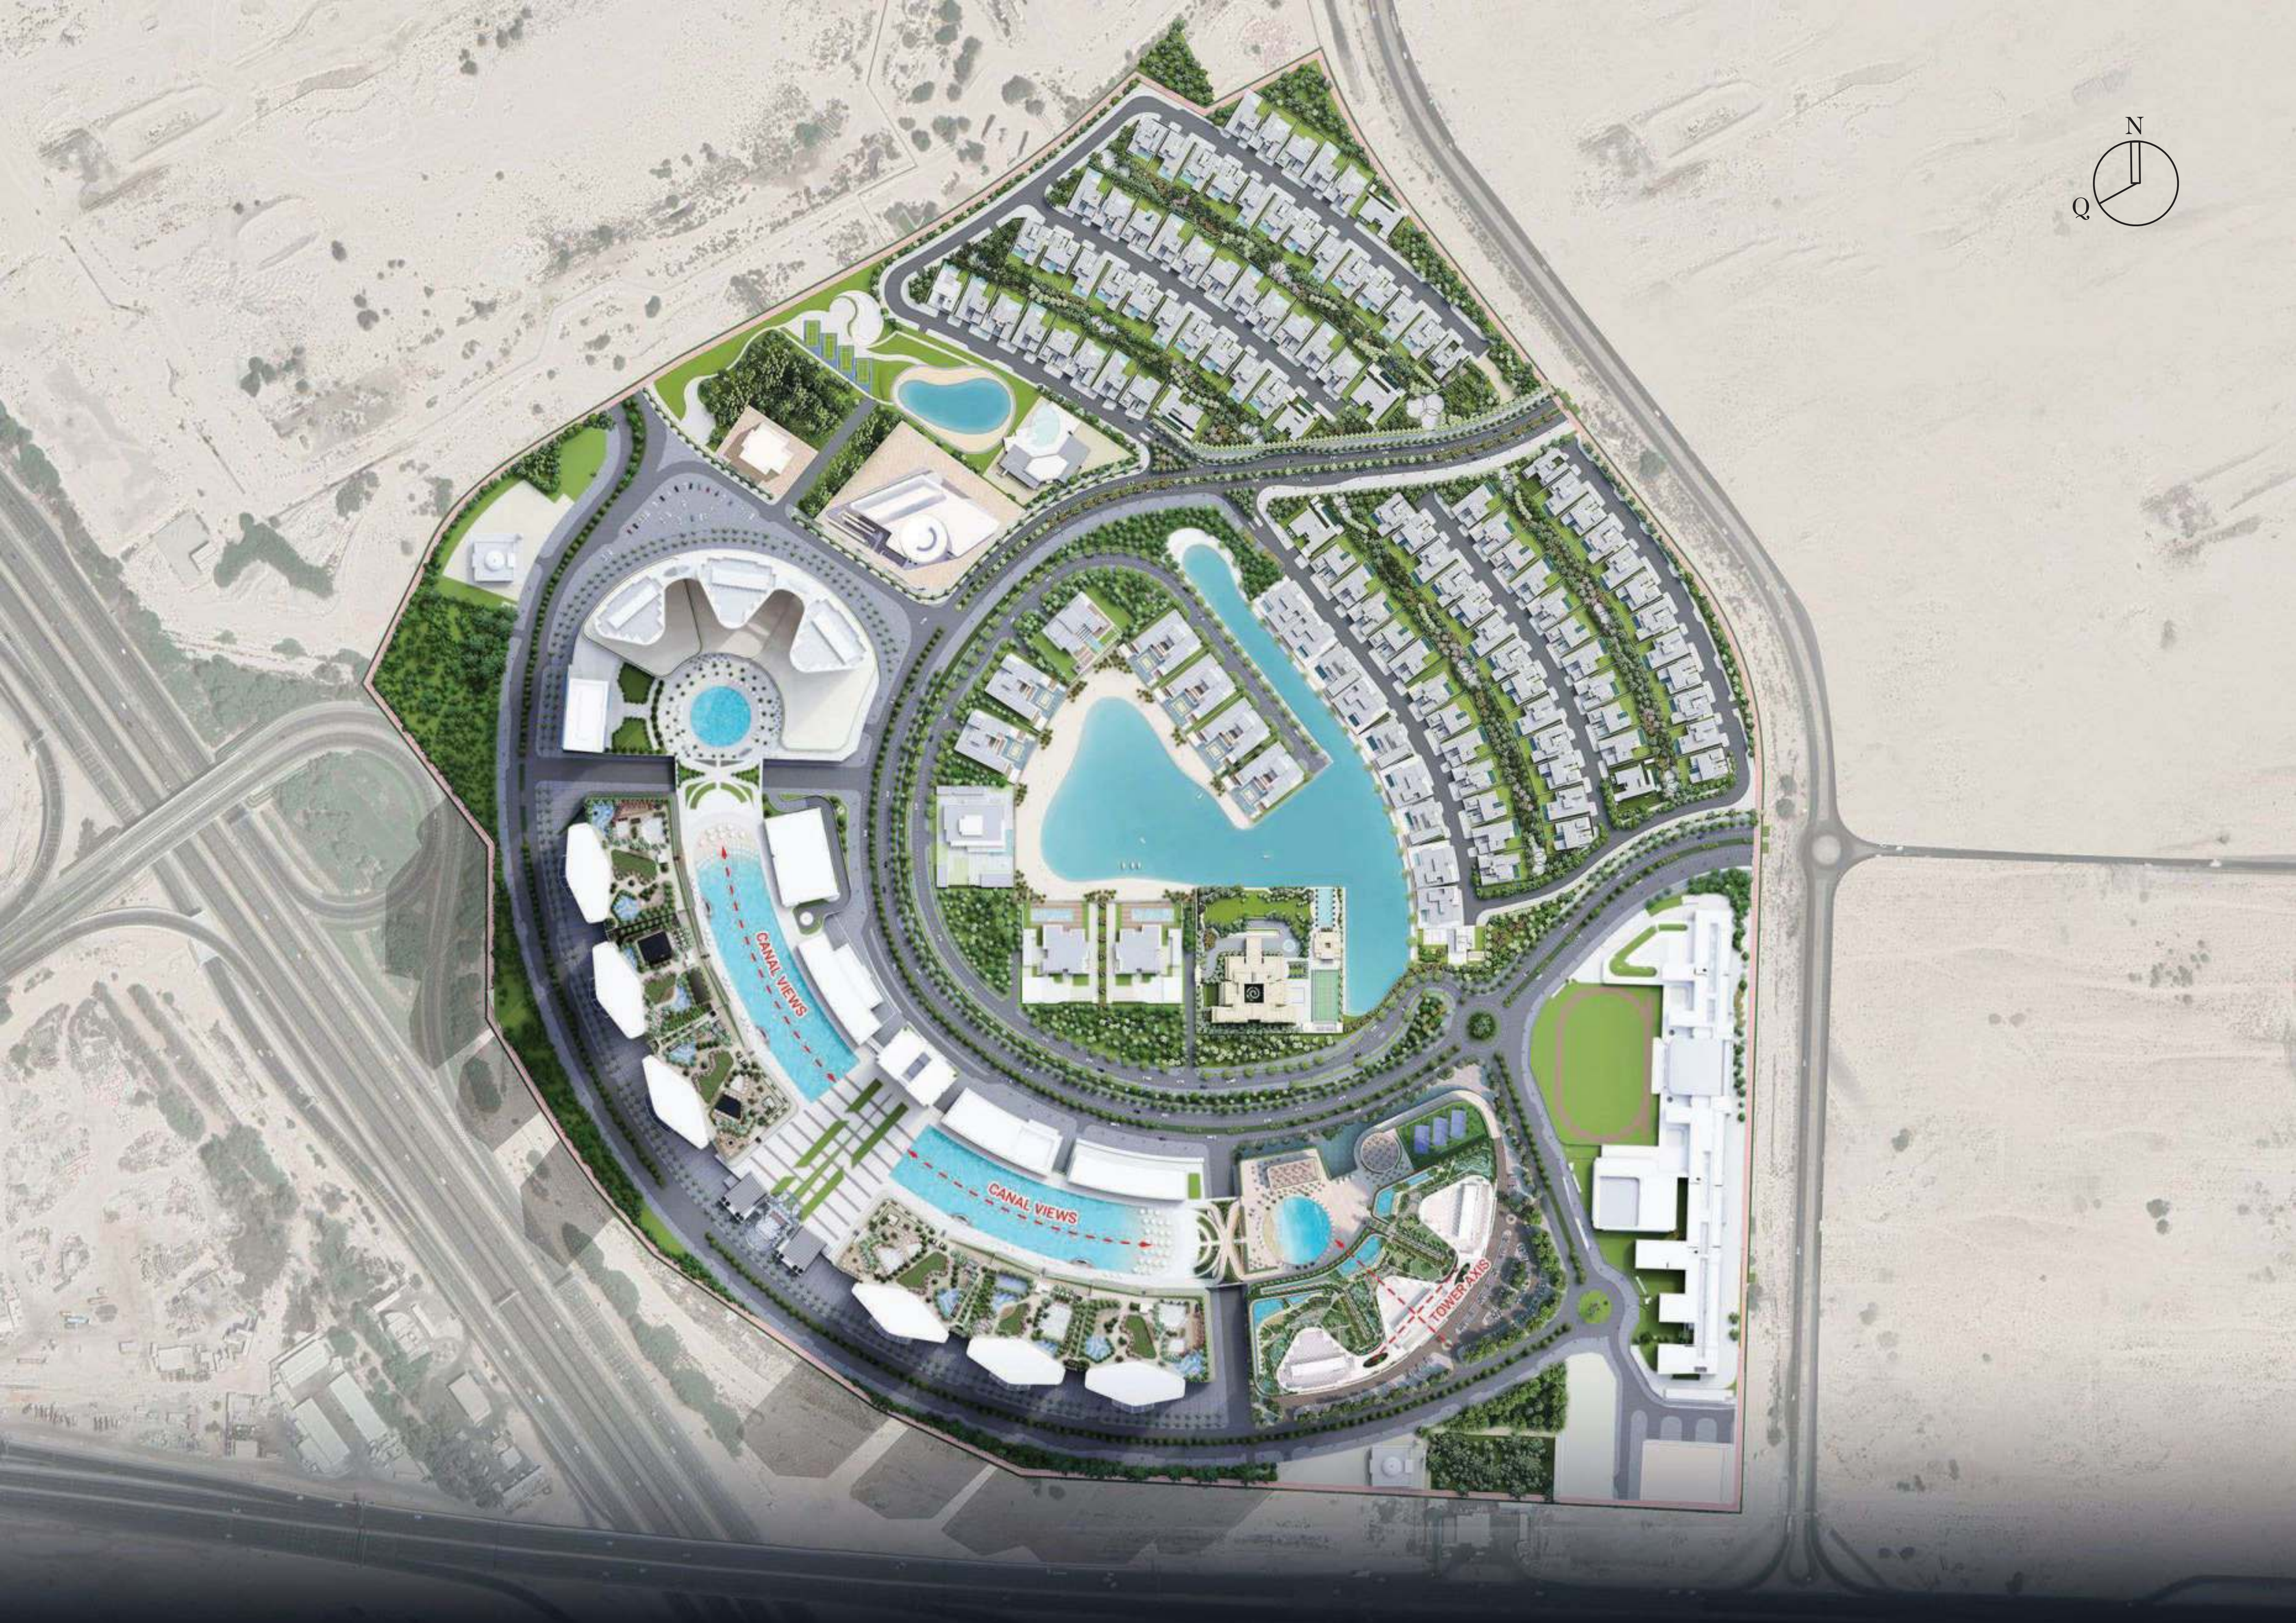

MASTER PLAN