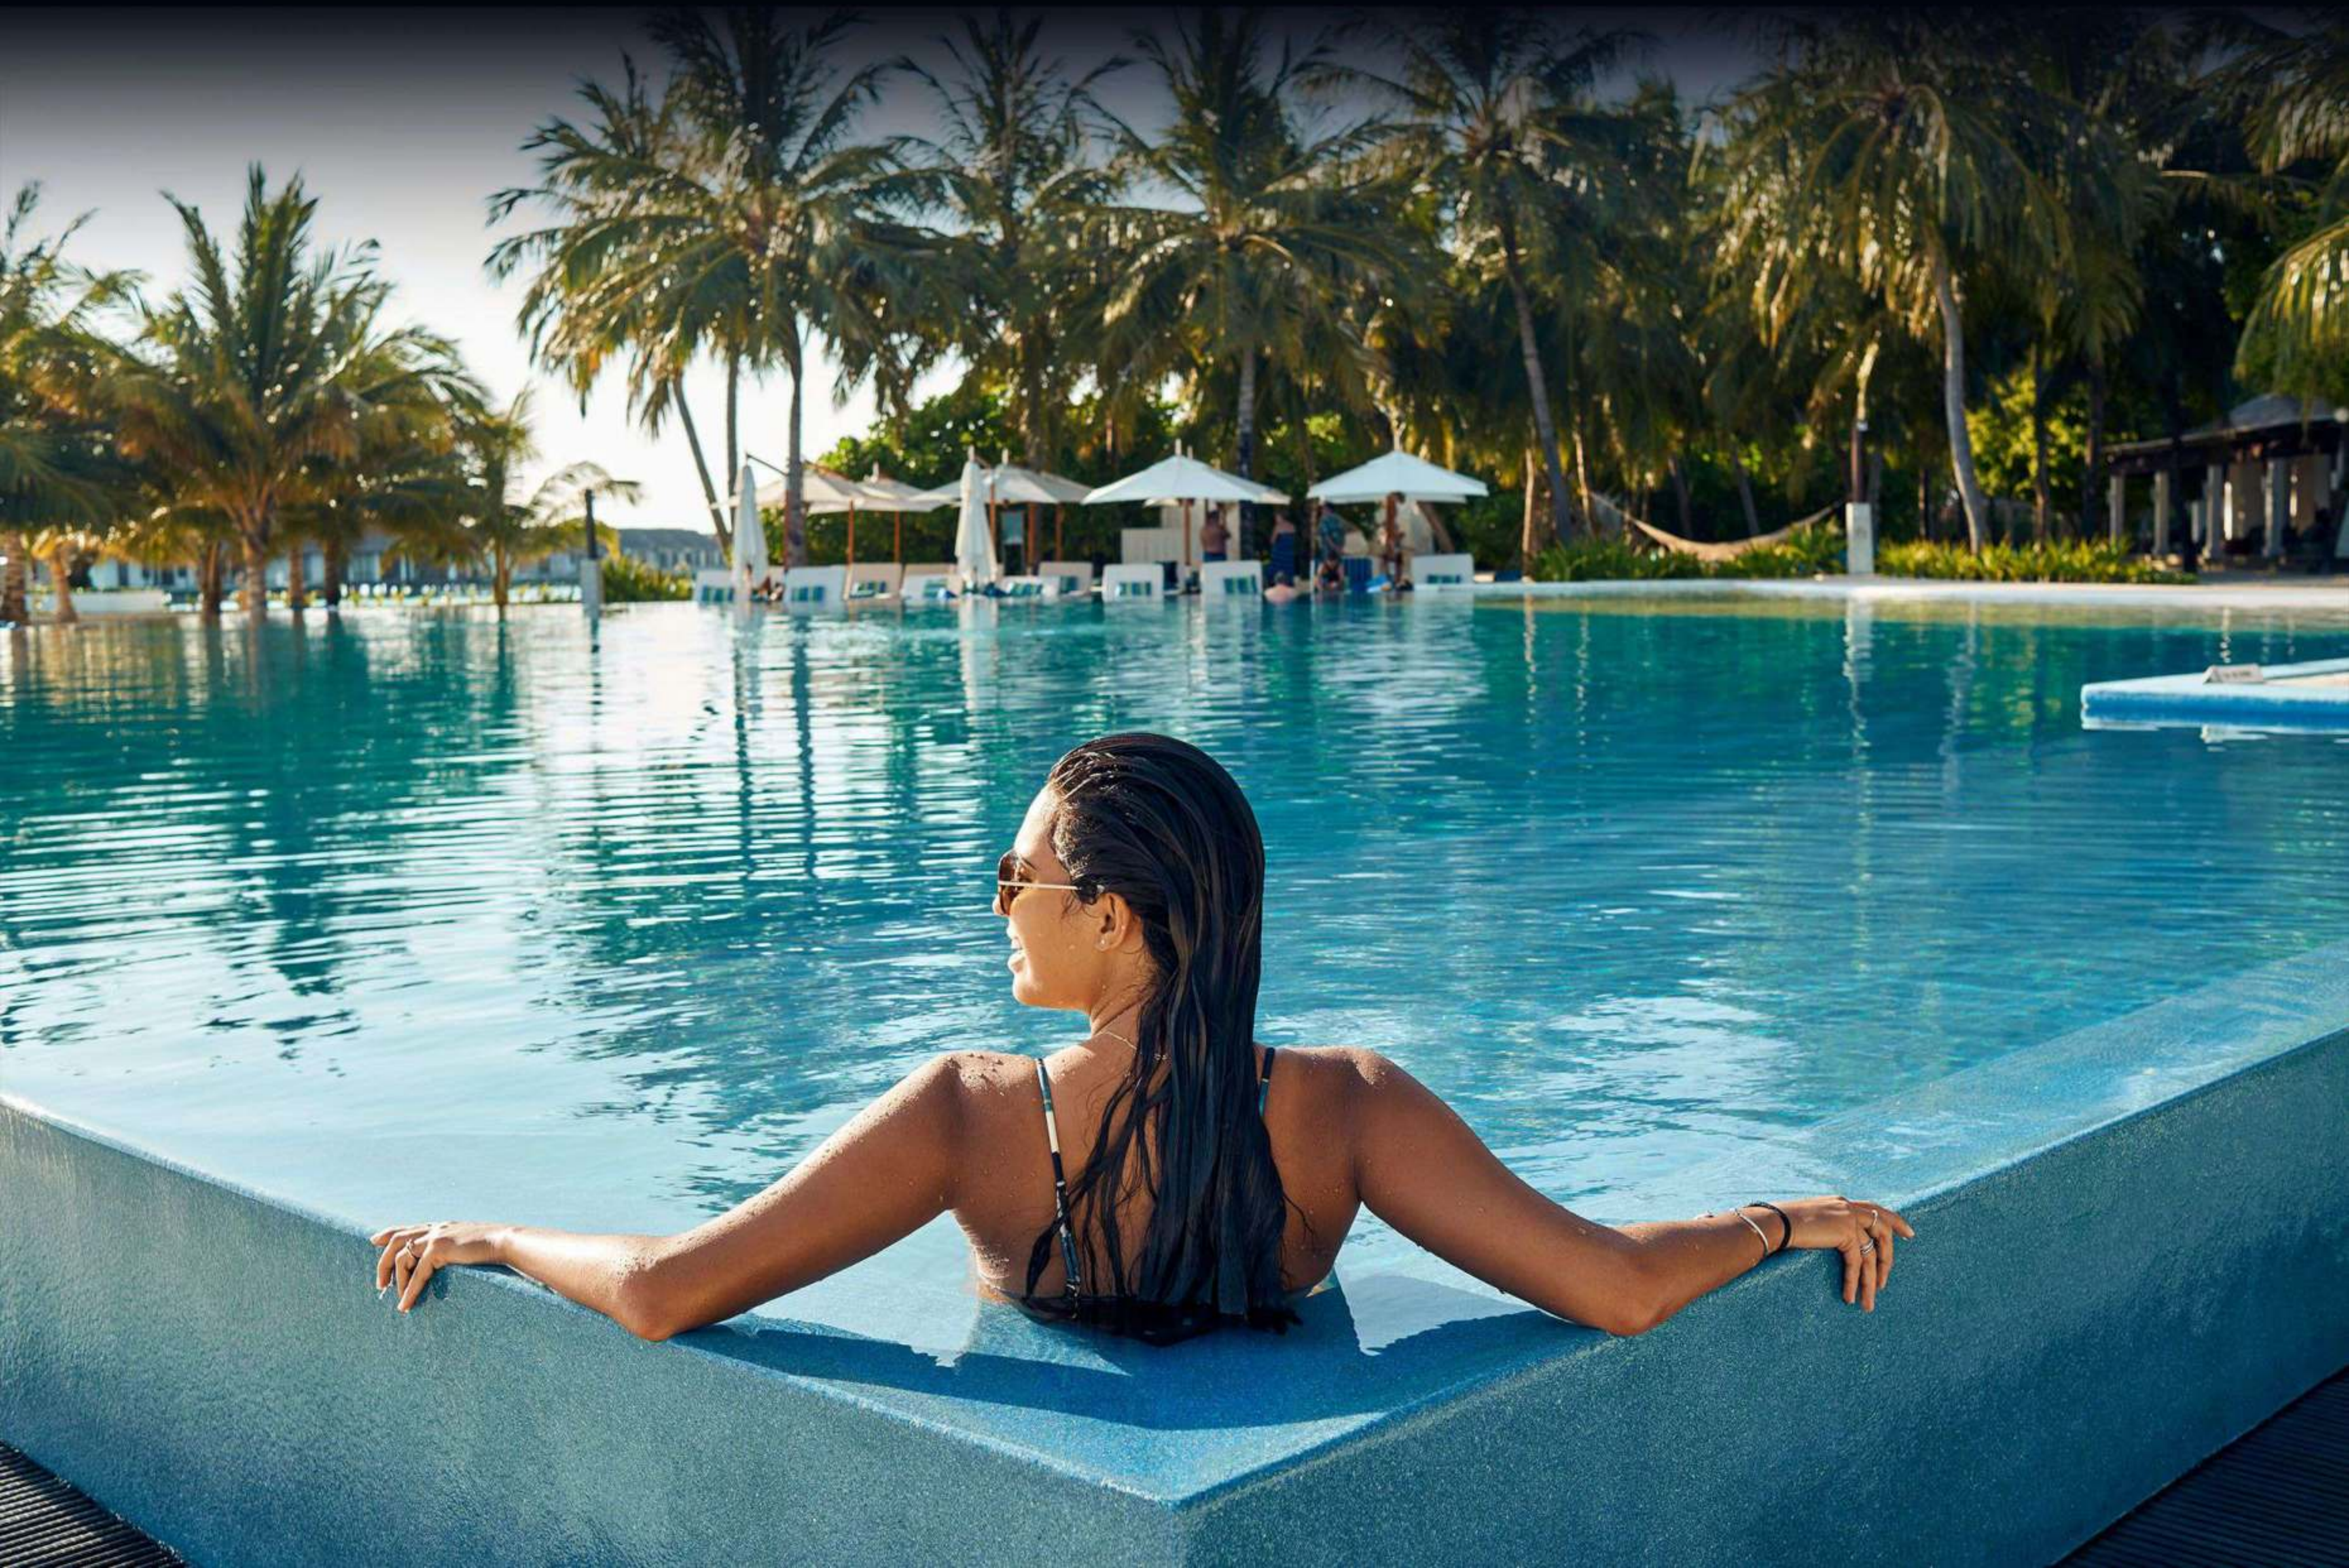

DISCOVER UNPARALLELED URBAN LUXURY

Skyscape Avenue epitomizes urban luxury with its sleek design and premium finishes, setting new standards of sophistication.

From the opulent lobby to the serene waterfront terrace, every corner exudes unparalleled comfort and indulgence.

Experience waterfront living at its finest in the heart of the
Sobha Hartland – II.