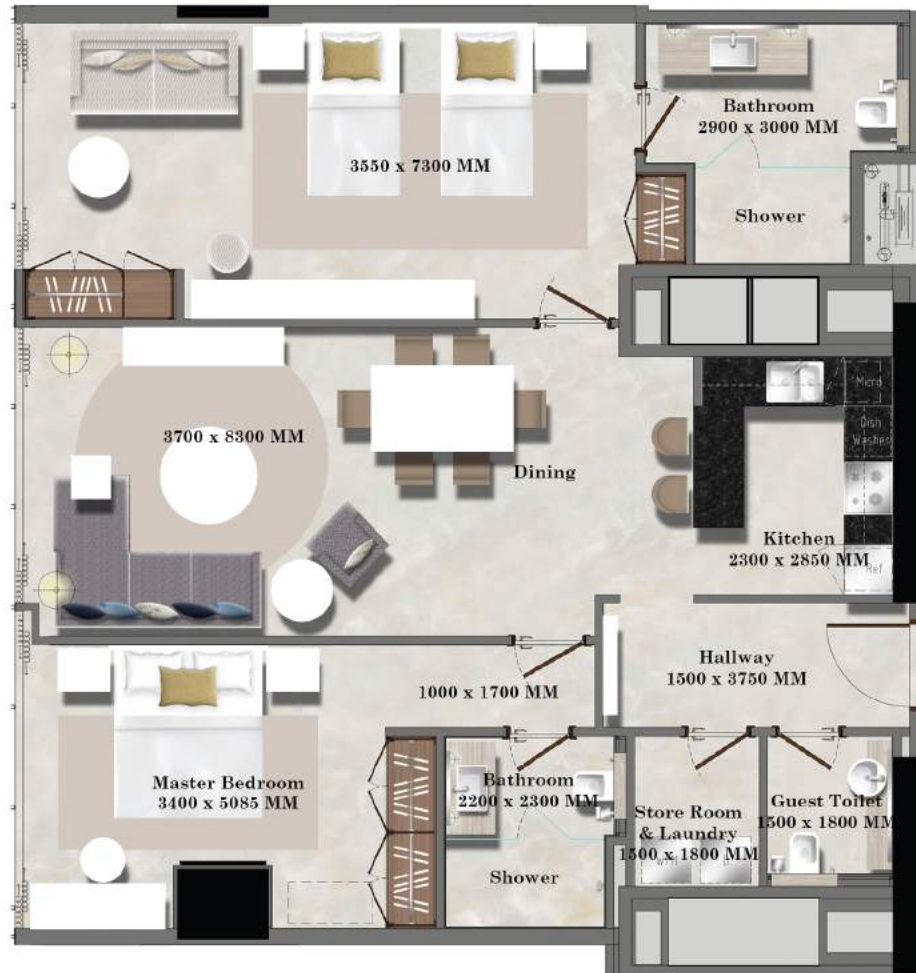

1705 - 2BR TYPE 4, J One Tower A

J ONE

DURAR
properties